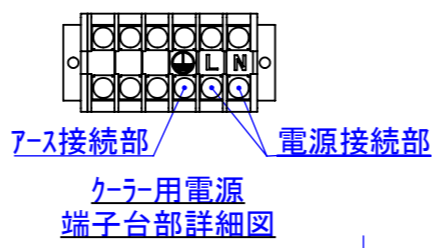

RevNo	Revision note	Date	Signature	Checked
-------	---------------	------	-----------	---------

表面処理:
 本体色: 7.5Y6/0.5レザートン
 扉色: N4.0レザートン

Designed by K_Ikeda	Checked by -	Approved by - date -	Filename -	Date 23/12/26	Scale 1:15
------------------------	-----------------	-------------------------	---------------	------------------	---------------

エス・ディ・エス株式会社	まもる君Server (ST-271C)	
	SDSV021G0201	Edition - Sheet 1/1

2024/02/12

A
B
C
D
E
F

A
B
C
D
E
F

1 2 3 4 5 6 7 8

Designed by K_Ikeda	Checked by -	Approved by - date -	Filename -	Date 24/01/22	Scale 1:15
------------------------	-----------------	-------------------------	---------------	------------------	---------------