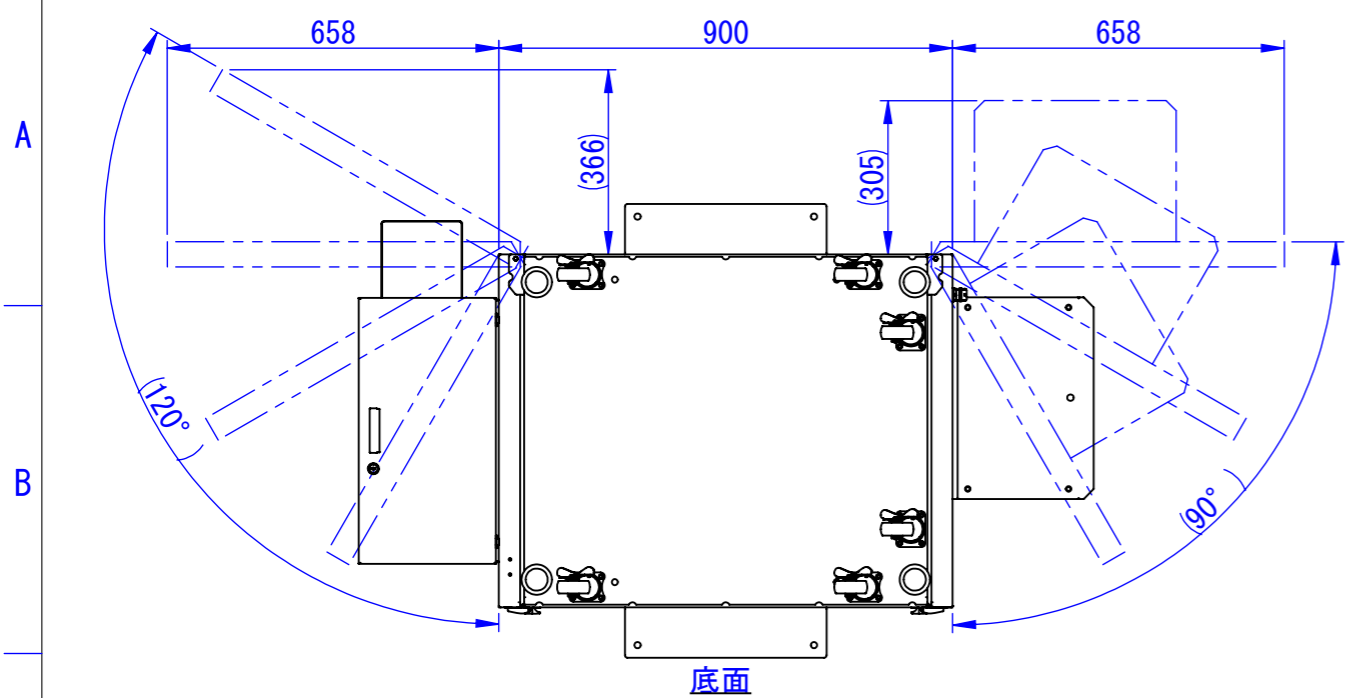

RevNo	Revision note	Date	Signature	Checked
-------	---------------	------	-----------	---------

表面処理:
 本体色: 7.5Y6/0.5レザートン
 扉色: N4.0レザートン

Designed by K_Ikeda	Checked by -	Approved by - date -	Filename -	Date 23/12/26	Scale 1:15
------------------------	-----------------	-------------------------	---------------	------------------	---------------

エス・ディ・エス株式会社	まもる君Server (ST-271C)	
	SDSV021G0201	Edition - Sheet 1/1

2024/02/12

A
B
C
D
E
F

A
B
C
D
E
F

1 2 3 4 5 6 7 8

Designed by K_Ikeda	Checked by -	Approved by - date -	Filename -	Date 24/01/22	Scale 1:15
------------------------	-----------------	-------------------------	---------------	------------------	---------------