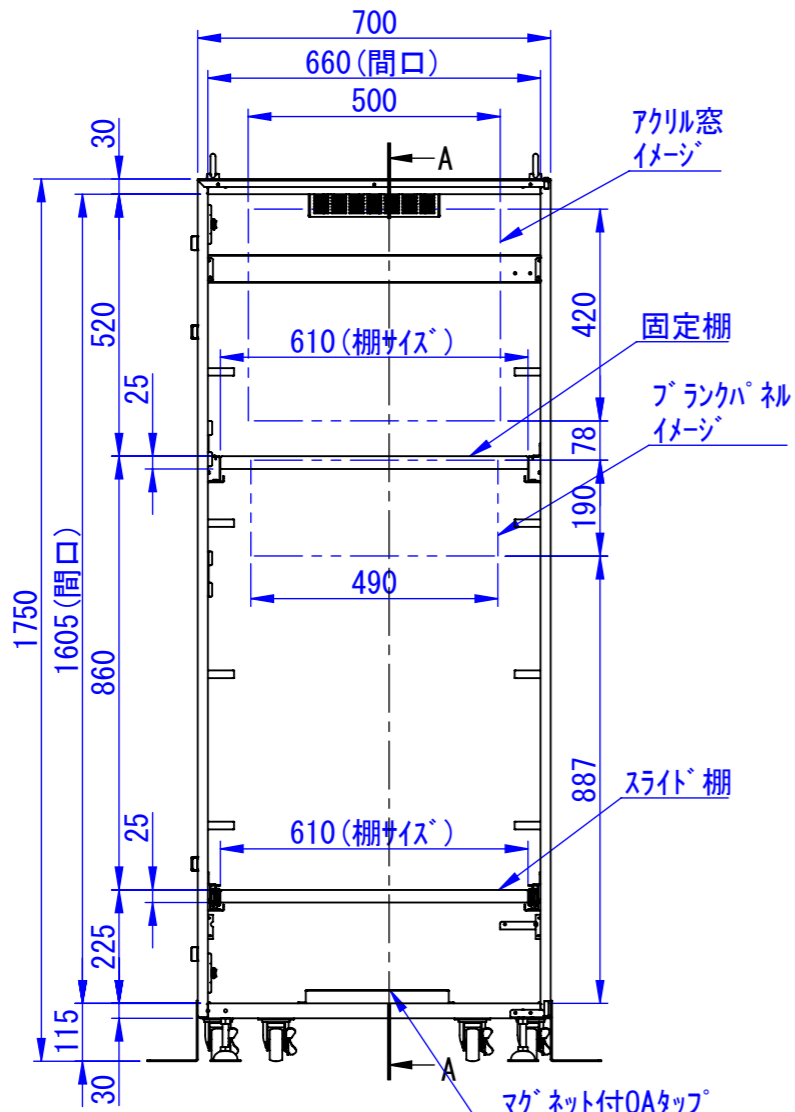

RevNo	Revision note	Date	Signature	Checked
-------	---------------	------	-----------	---------

表面処理:
 本体色: 7.5Y6/0.5レザートン
 扉色: N4.0レザートン

Designed by K_Ikeda	Checked by -	Approved by - date -	Filename -	Date 23/12/26	Scale 1:15
------------------------	-----------------	-------------------------	---------------	------------------	---------------

エス・ディ・エス株式会社	まもる君Server (ST-271C)	
	SDSV021G0201	Edition - Sheet 1/1

2024/02/12

A
B
C
D
E
F

A
B
C
D
E
F

1 2 3 4 5 6 7 8

Designed by K_Ikeda	Checked by -	Approved by - date -	Filename -	Date 24/01/22	Scale 1:15
------------------------	-----------------	-------------------------	---------------	------------------	---------------