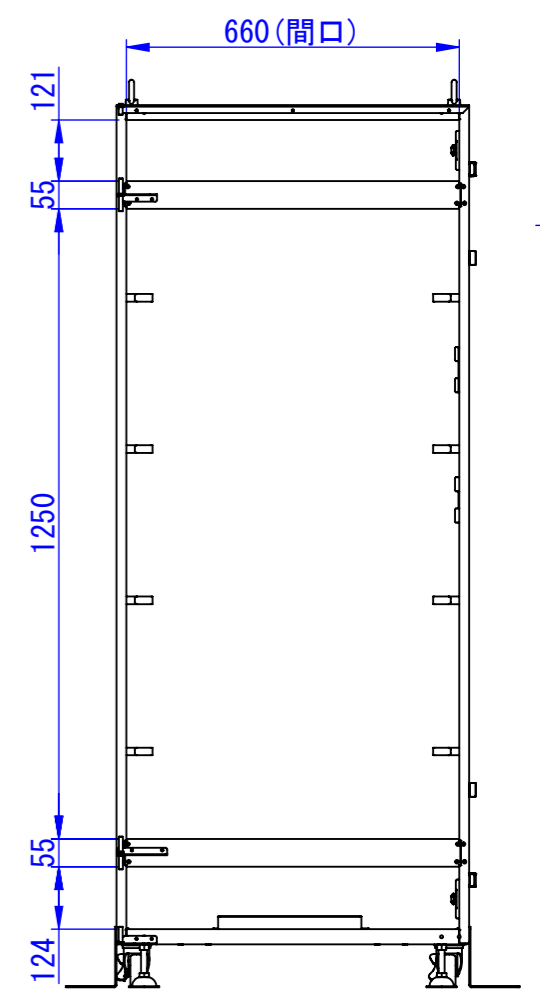

RevNo	Revision note	Date	Signature	Checked
-------	---------------	------	-----------	---------

表面処理:
 本体色: 7.5Y6/0.5レザートン
 扉色: N4.0レザートン

Designed by K_Ikeda	Checked by -	Approved by - date -	Filename -	Date 23/12/26	Scale 1:15
------------------------	-----------------	-------------------------	---------------	------------------	---------------

エス・ディ・エス株式会社	まもる君Server (ST-271C)	
	SDSV021G0201	Edition - Sheet 1/1

2024/02/12

A
B
C
D
E
F

A
B
C
D
E
F

1 2 3 4 5 6 7 8

Designed by K_Ikeda	Checked by -	Approved by - date -	Filename -	Date 24/01/22	Scale 1:15
------------------------	-----------------	-------------------------	---------------	------------------	---------------