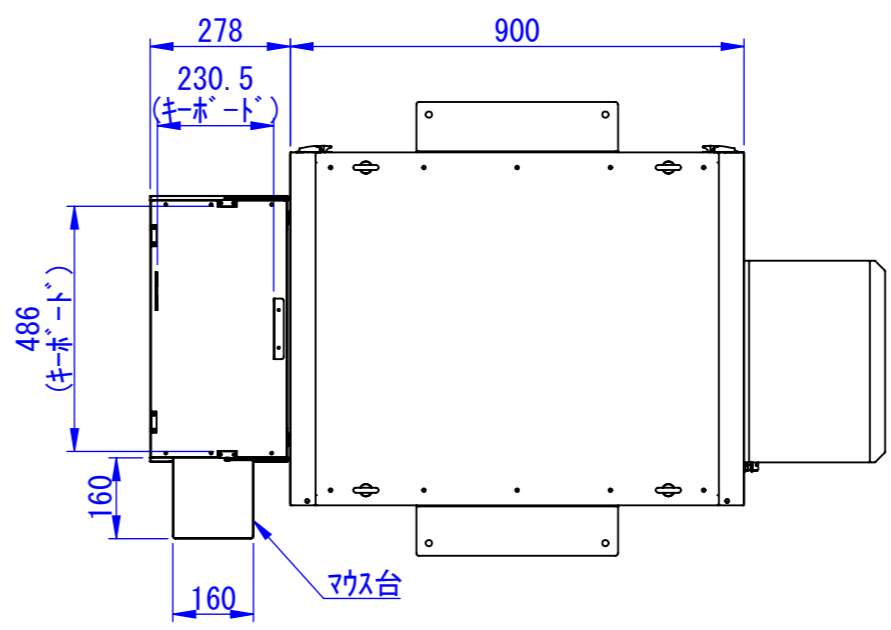

RevNo	Revision note	Date	Signature	Checked
-------	---------------	------	-----------	---------

表面処理:
 本体色: 7.5Y6/0.5レザートン
 扉色: N4.0レザートン

Designed by K_Ikeda	Checked by -	Approved by - date -	Filename -	Date 23/12/26	Scale 1:15
------------------------	-----------------	-------------------------	---------------	------------------	---------------

エス・ディ・エス株式会社	まもる君Server (ST-271C)	
	SDSV021G0201	Edition - Sheet 1/1

2024/02/12

A
B
C
D
E
F

A
B
C
D
E
F

1 2 3 4 5 6 7 8

Designed by K_Ikeda	Checked by -	Approved by - date -	Filename -	Date 24/01/22	Scale 1:15
------------------------	-----------------	-------------------------	---------------	------------------	---------------