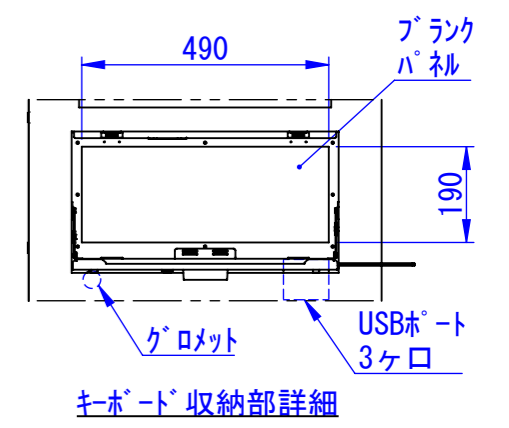

RevNo	Revision note	Date	Signature	Checked
-------	---------------	------	-----------	---------

表面処理:
 本体色: 7.5Y6/0.5レザートン
 扉色: N4.0レザートン

Designed by K_Ikeda	Checked by -	Approved by - date -	Filename -	Date 23/12/26	Scale 1:15
------------------------	-----------------	-------------------------	---------------	------------------	---------------

エス・ディ・エス株式会社	まもる君Server (ST-271C)	
	SDSV021G0201	Edition - Sheet 1/1

2024/02/12

A
B
C
D
E
F

A
B
C
D
E
F

1 2 3 4 5 6 7 8

Designed by K_Ikeda	Checked by -	Approved by - date -	Filename -	Date 24/01/22	Scale 1:15
------------------------	-----------------	-------------------------	---------------	------------------	---------------