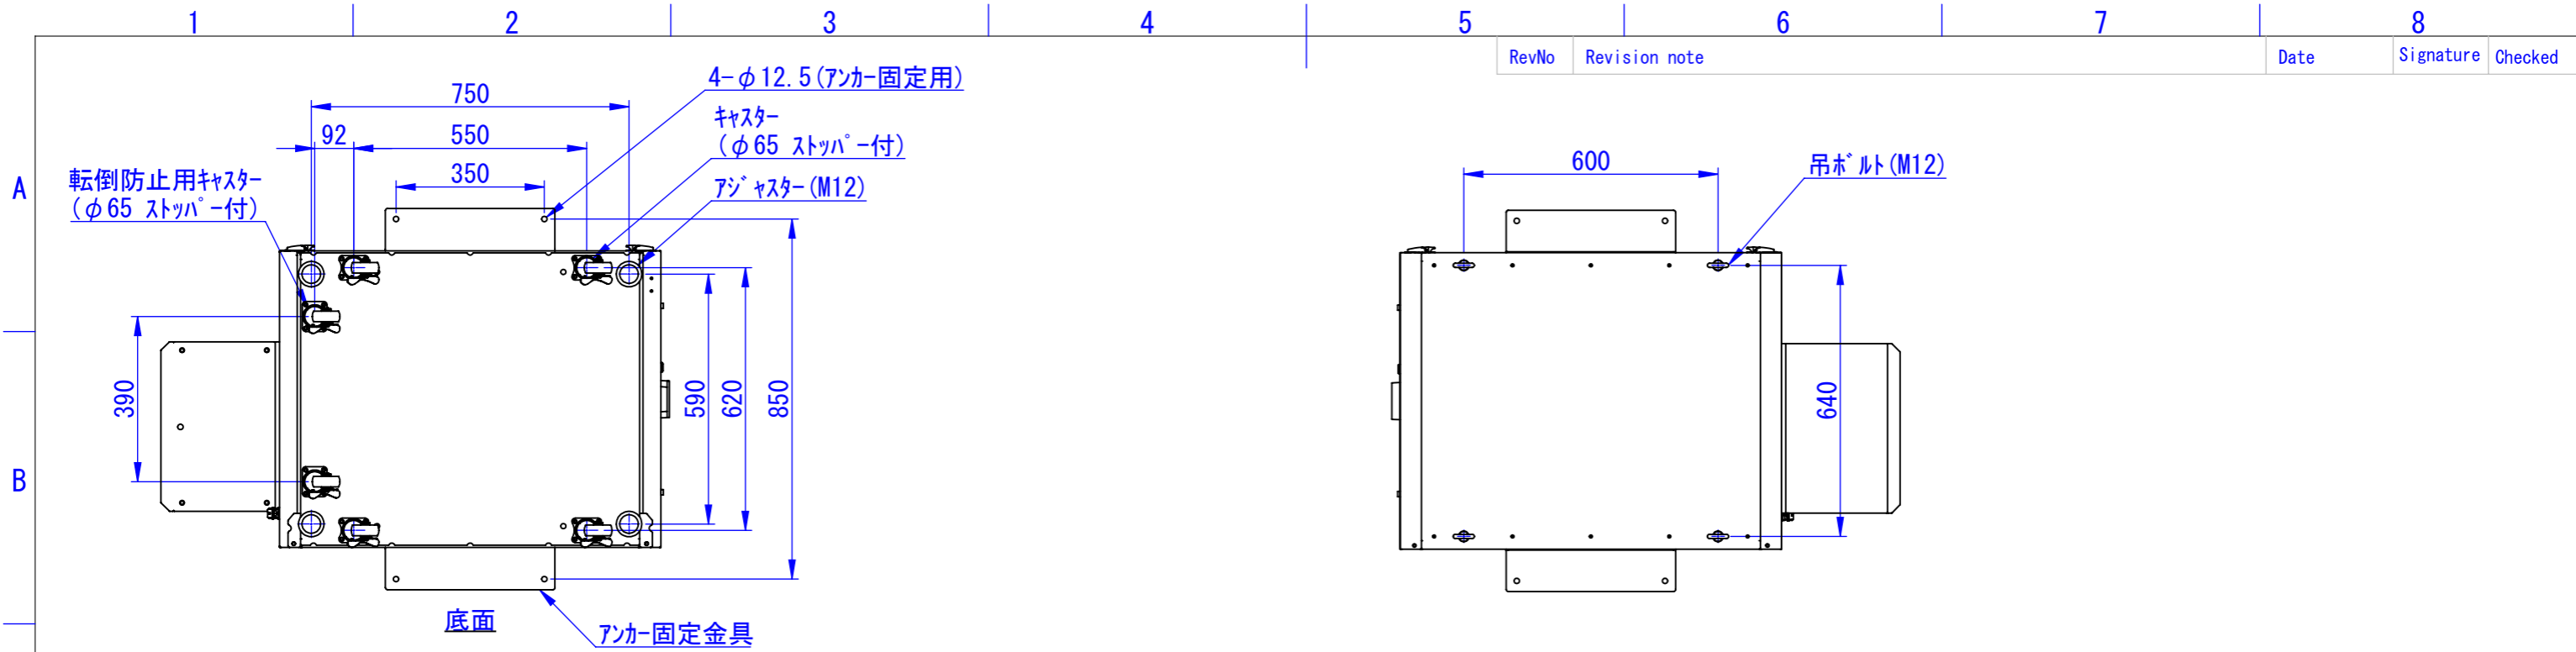

RevNo	Revision note	Date	Signature	Checked
-------	---------------	------	-----------	---------

表面処理:
 本体色: 7.5Y6/0.5レザートン
 扉色: N4.0レザートン

Designed by K_Ikeda	Checked by -	Approved by - date -	Filename -	Date 23/12/26	Scale 1:15
------------------------	-----------------	-------------------------	---------------	------------------	---------------

エス・ディ・エス株式会社	まもる君Server (ST-271C)	
	SDSV021G0201	Edition - Sheet 1/1

2024/02/12

A
B
C
D
E
F

A
B
C
D
E
F

1 2 3 4 5 6 7 8

Designed by K_Ikeda	Checked by -	Approved by - date -	Filename -	Date 24/01/22	Scale 1:15
------------------------	-----------------	-------------------------	---------------	------------------	---------------