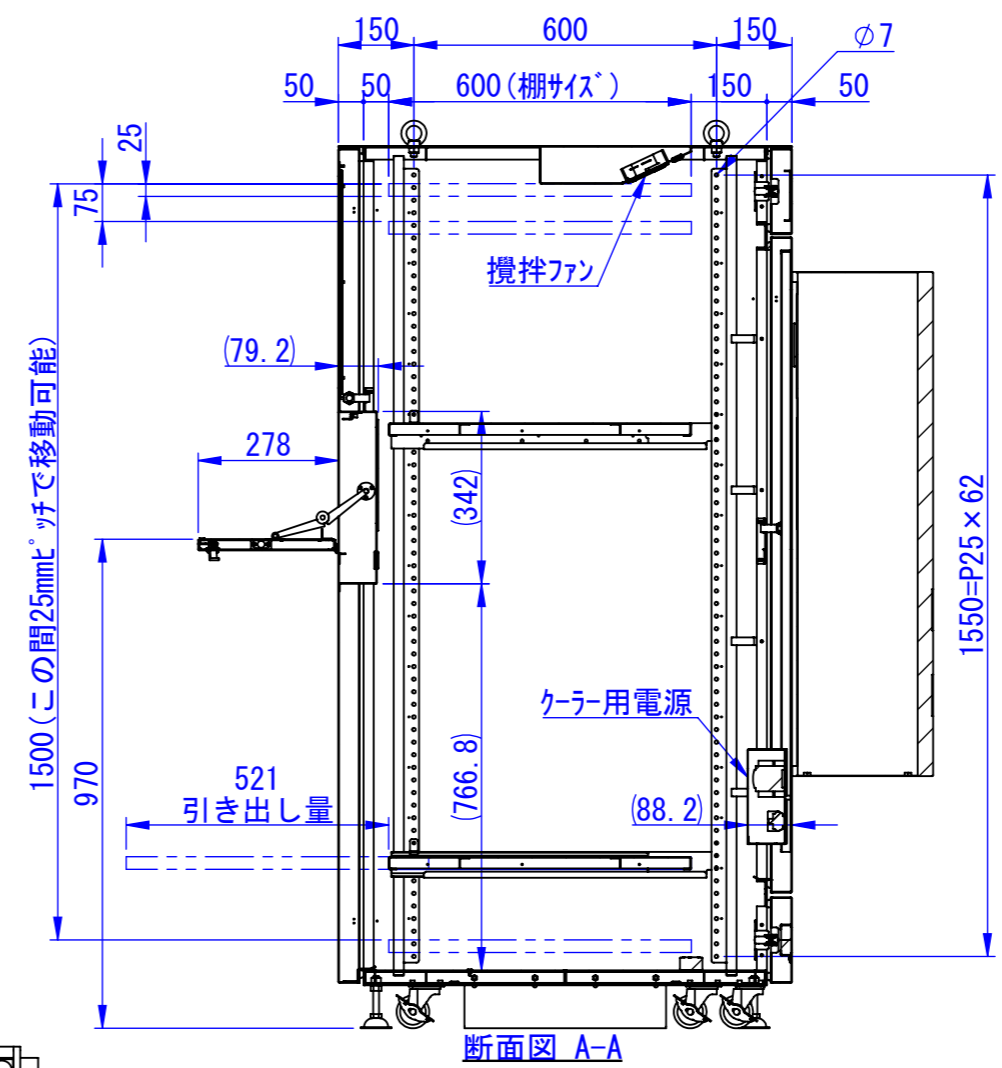

RevNo	Revision note	Date	Signature	Checked
-------	---------------	------	-----------	---------

表面処理:
 本体色: 7.5Y6/0.5レザートン
 扉色: N4.0レザートン

Designed by K_Ikeda	Checked by -	Approved by - date -	Filename -	Date 23/12/26	Scale 1:15
------------------------	-----------------	-------------------------	---------------	------------------	---------------

エス・ディ・エス株式会社	まもる君Server (ST-271C)	
	SDSV021G0201	Edition - Sheet 1/1

2024/02/12

A
B
C
D
E
F

A
B
C
D
E
F

1 2 3 4 5 6 7 8

Designed by K_Ikeda	Checked by -	Approved by - date -	Filename -	Date 24/01/22	Scale 1:15
------------------------	-----------------	-------------------------	---------------	------------------	---------------