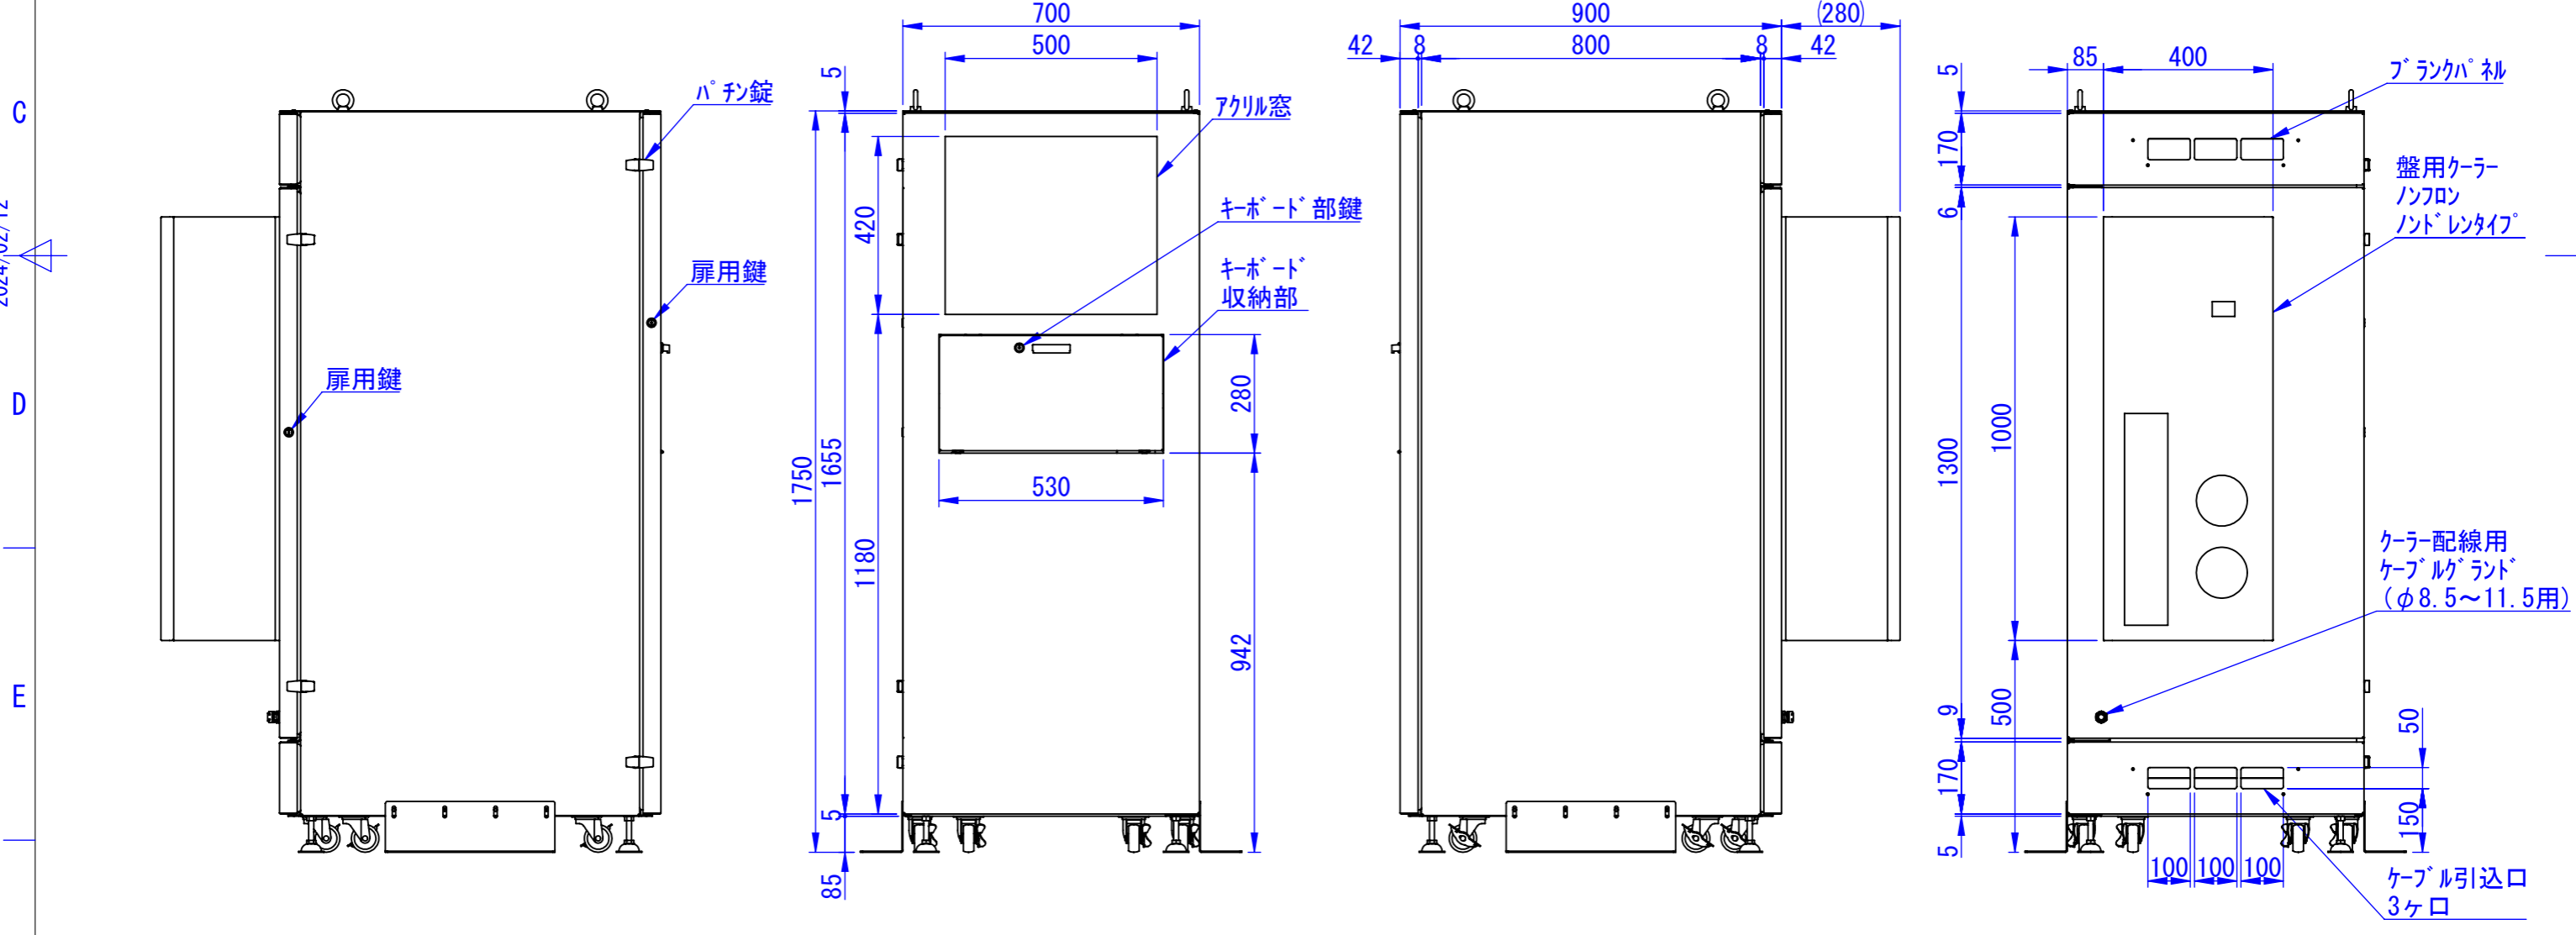

RevNo	Revision note	Date	Signature	Checked
-------	---------------	------	-----------	---------

表面処理:
 本体色: 7.5Y6/0.5レザートン
 扉色: N4.0レザートン

Designed by K_Ikeda	Checked by -	Approved by - date -	Filename -	Date 23/12/26	Scale 1:15
------------------------	-----------------	-------------------------	---------------	------------------	---------------

エス・ディ・エス株式会社	まもる君Server (ST-271C)	
	SDSV021G0201	Edition - Sheet 1/1

2024/02/12

A
B
C
D
E
F

A
B
C
D
E
F

1 2 3 4 5 6 7 8

Designed by K_Ikeda	Checked by -	Approved by - date -	Filename -	Date 24/01/22	Scale 1:15
------------------------	-----------------	-------------------------	---------------	------------------	---------------