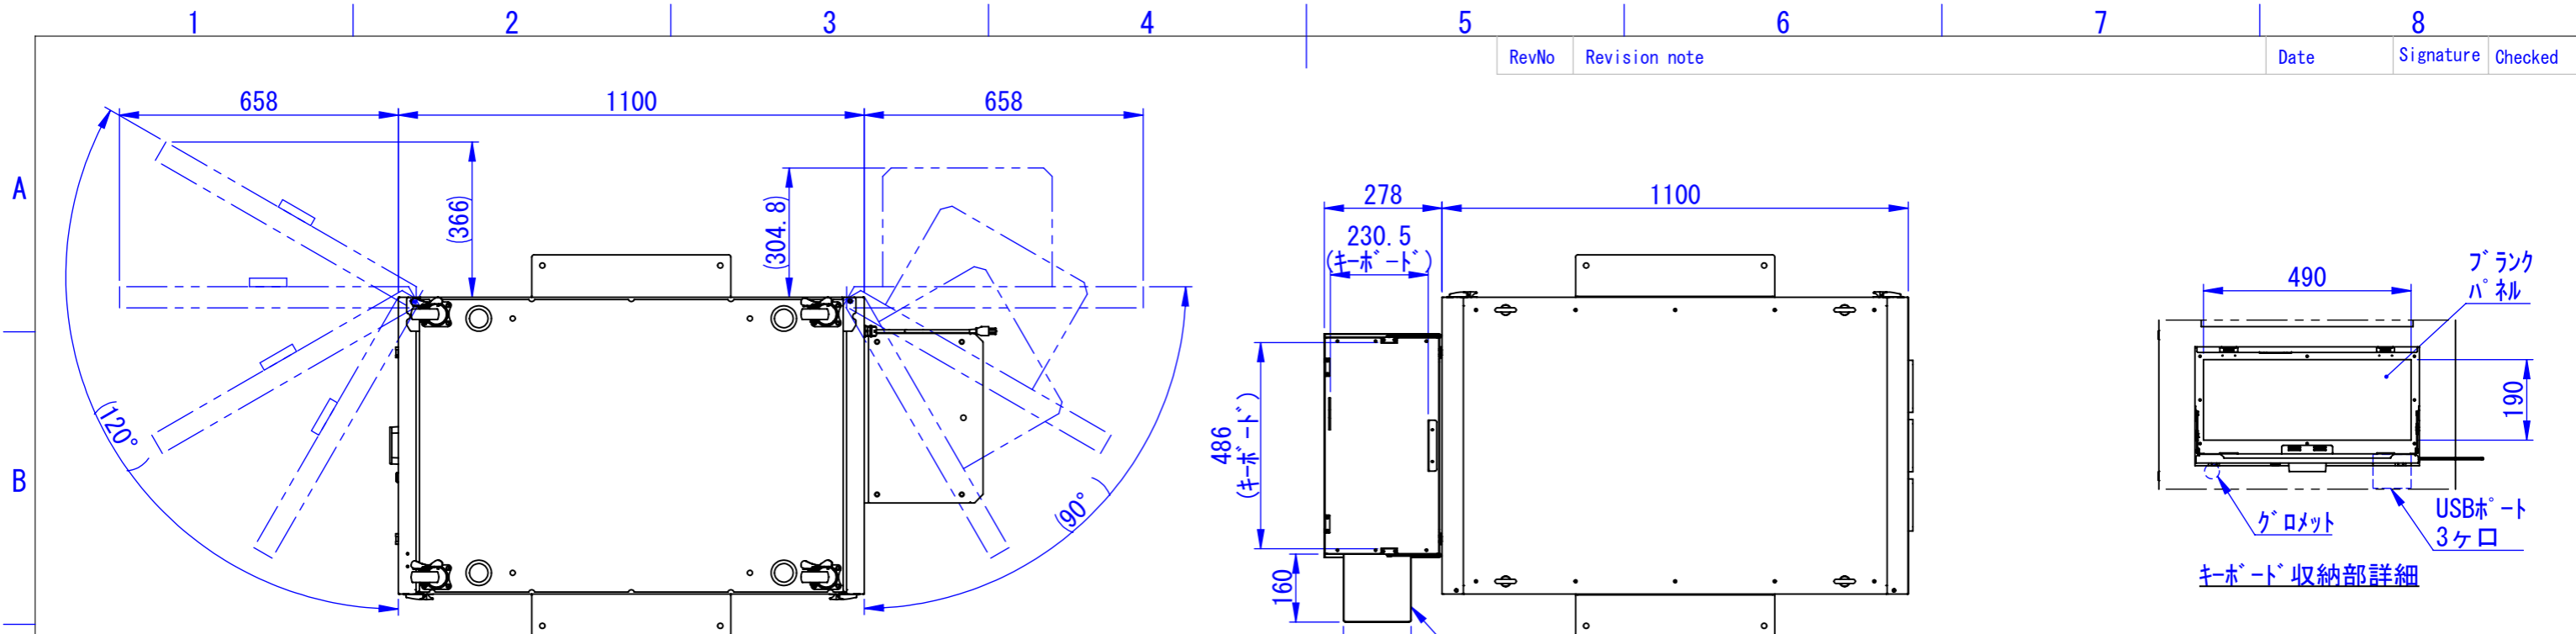

RevNo	Revision note	Date	Signature	Checked
-------	---------------	------	-----------	---------

2023/07/11

表面処理:
 本体色: 7.5Y6/0.5Lサートン
 扉色: N4.0Lサートン

Designed by K.Kitamura	Checked by -	Approved by - date -	Filename -	Date 20/09/11	Scale 1:15
エス・ディ・エス株式会社			まもる君Server (SR-171C、ST-171C)		
			SDSV011G0201		Edition -

2020/09/14

Designed by K.Kitamura	Checked by -	Approved by - date -	Filename -	Date 20/09/11	Scale 1:15
---------------------------	-----------------	-------------------------	---------------	------------------	---------------