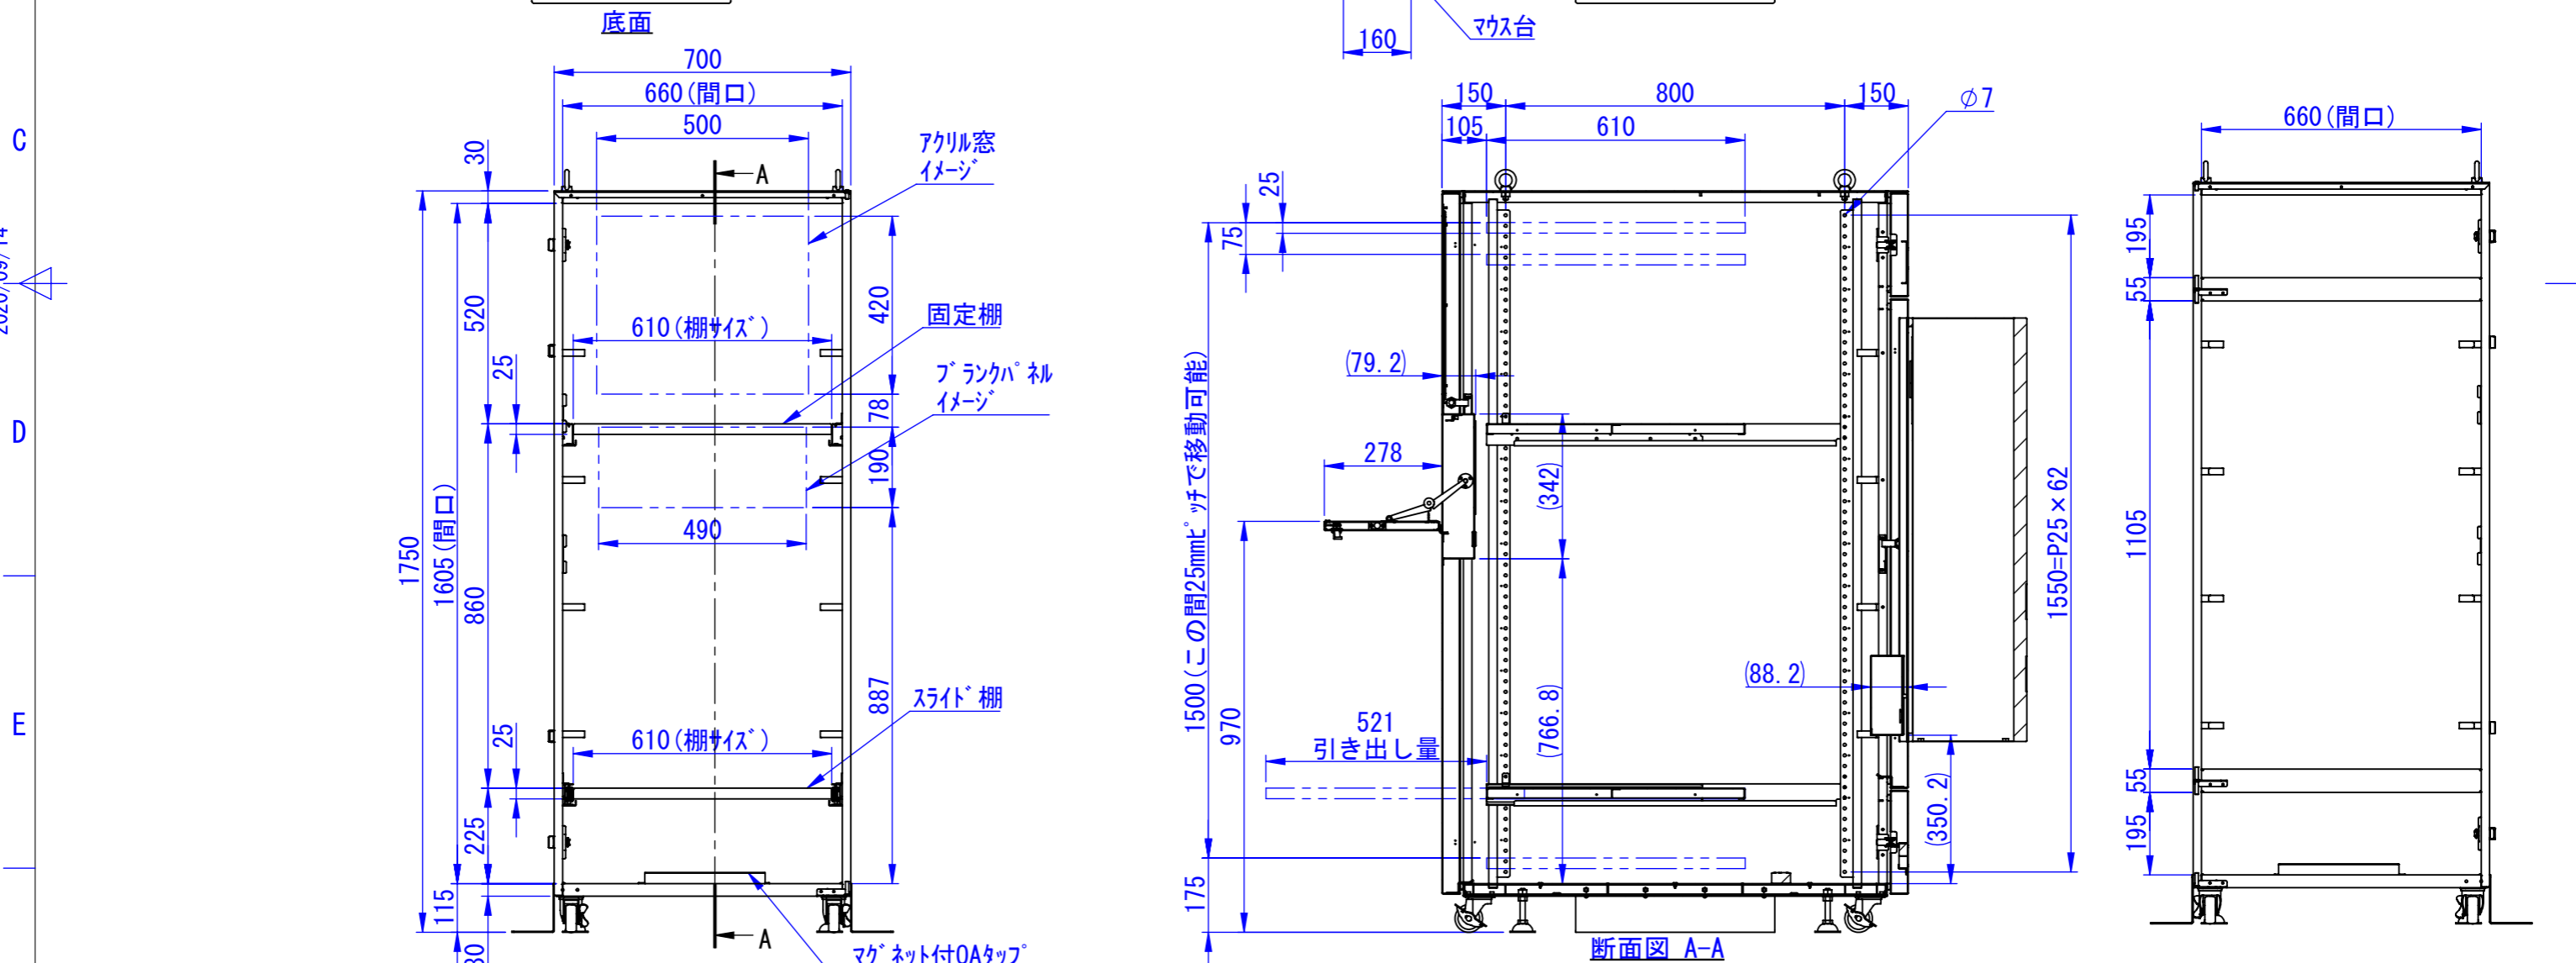

RevNo	Revision note	Date	Signature	Checked
-------	---------------	------	-----------	---------

2023/07/11

表面処理:
 本体色: 7.5Y6/0.5Lサートン
 扉色: N4.0Lサートン

Designed by K.Kitamura	Checked by -	Approved by - date -	Filename -	Date 20/09/11	Scale 1:15
エス・ディ・エス株式会社			まもる君Server (SR-171C、ST-171C)		
			SDSV011G0201		Edition -

2020/09/14

Designed by K.Kitamura	Checked by -	Approved by - date -	Filename -	Date 20/09/11	Scale 1:15
---------------------------	-----------------	-------------------------	---------------	------------------	---------------