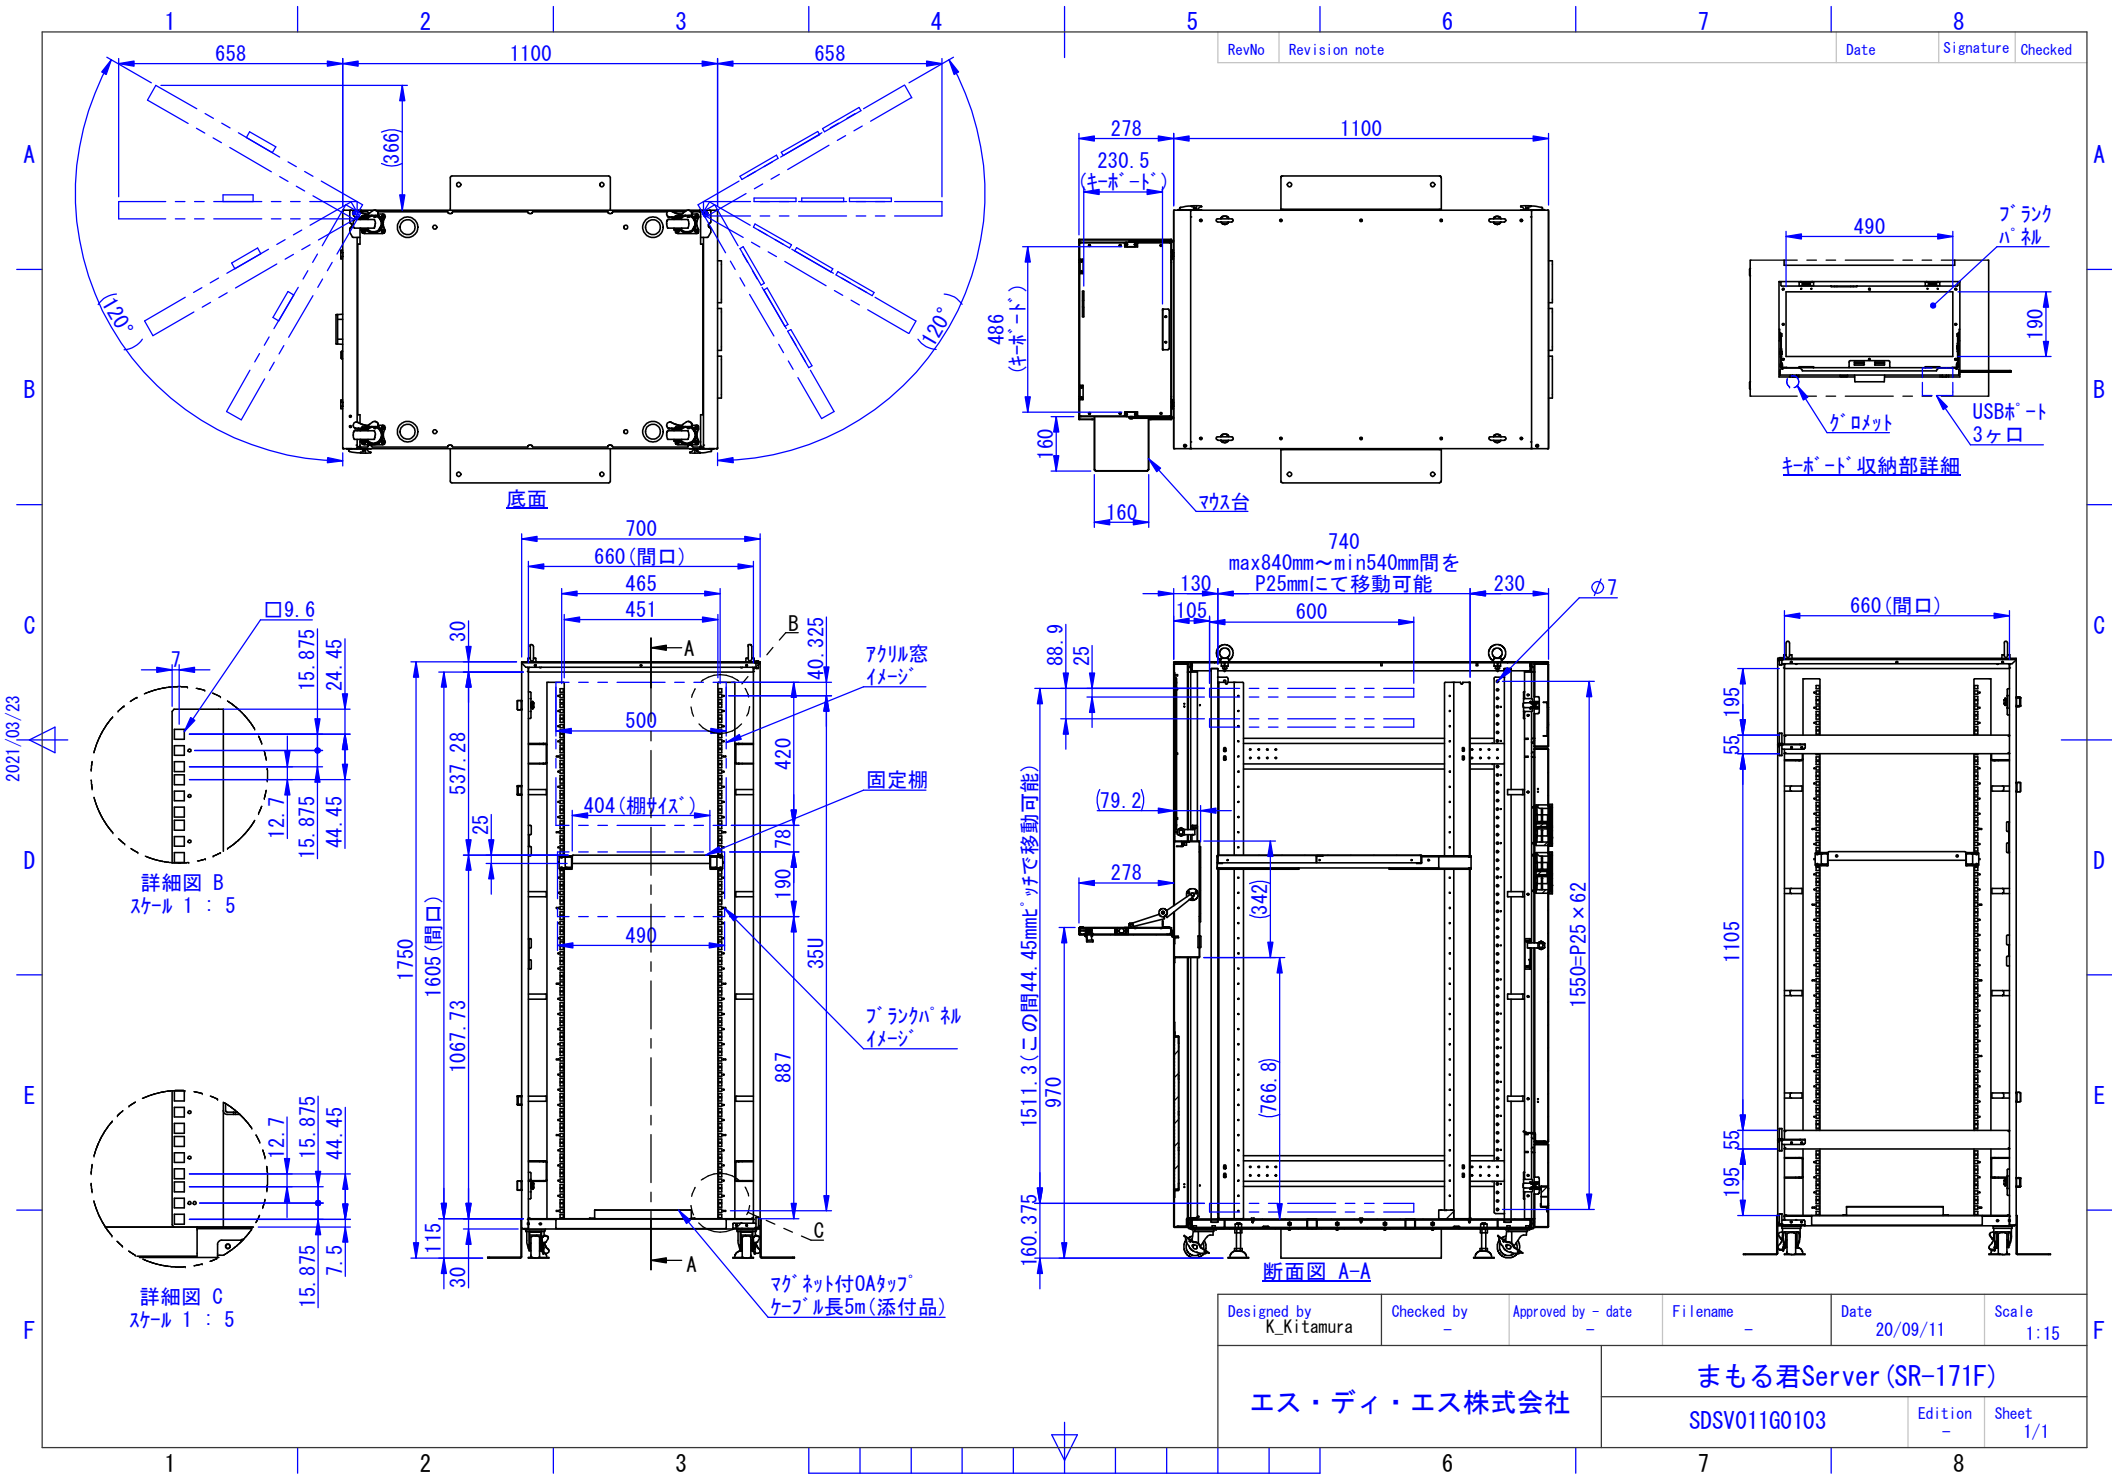

RevNo	Revision note	Date	Signature	Checked
-------	---------------	------	-----------	---------

2023/07/11

表面処理:
 本体色: 7.5Y6/0.5Lグレー
 扉色: N4.0Lグレー

Designed by K.Kitamura	Checked by -	Approved by - date -	Filename -	Date 20/09/11	Scale 1:15
エス・ディ・エス株式会社			まもる君Server (SR-171F、ST-171F)		
			SDSV011G0101		Edition -

Designed by K.Kitamura	Checked by _	Approved by - date _	Filename _	Date 20/09/11	Scale 1:15
エス・ディ・エス株式会社			まもる君Server (SR-171F)		
			SDSV011G0103	Edition _	Sheet 1/1