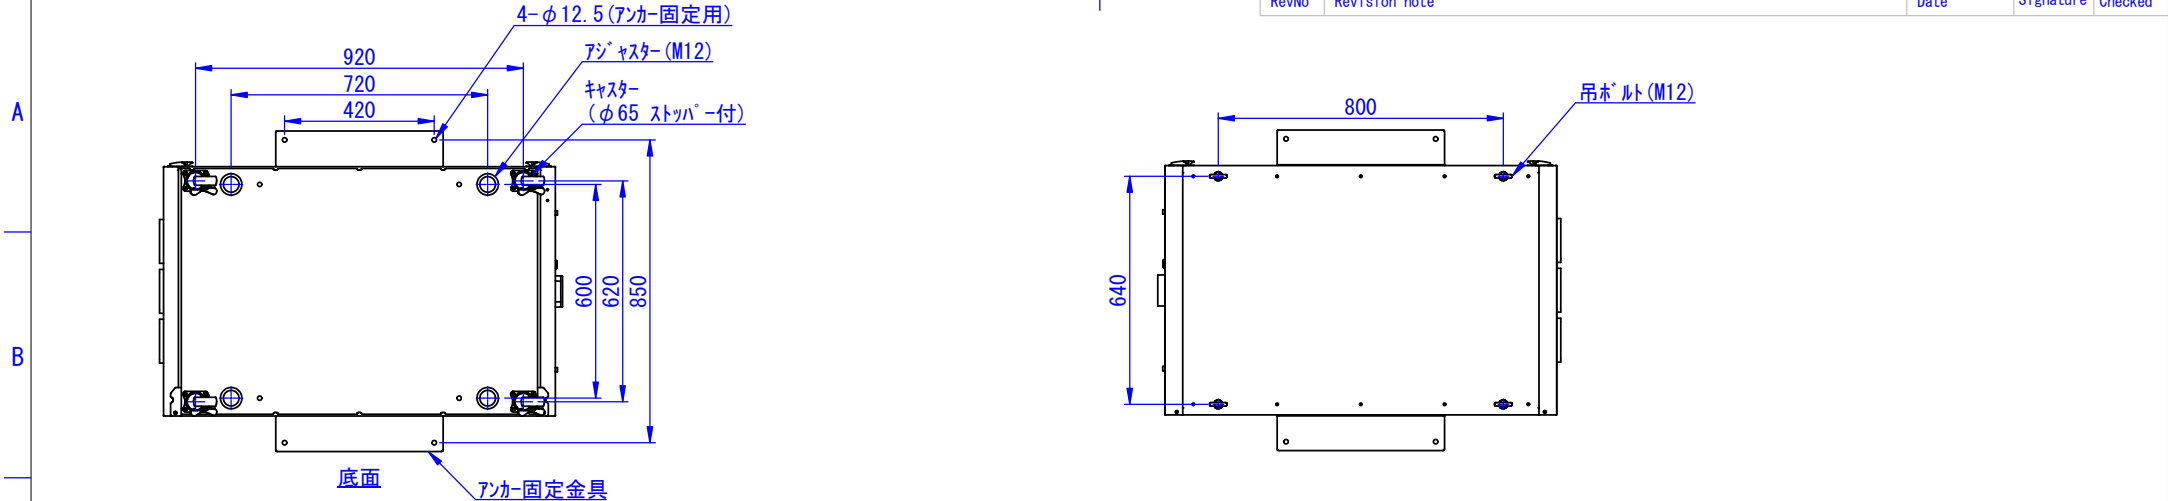

RevNo	Revision note	Date	Signature	Checked
-------	---------------	------	-----------	---------

2023/07/11

表面処理:
 本体色: 7.5Y6/0.5Lグレー
 扉色: N4.0Lグレー

Designed by K.Kitamura	Checked by -	Approved by - date -	Filename -	Date 20/09/11	Scale 1:15
エス・ディ・エス株式会社			まもる君Server (SR-171F、ST-171F)		
			SDSV011G0101		Edition -

Designed by K.Kitamura	Checked by _	Approved by - date _	Filename _	Date 20/09/11	Scale 1:15
エス・ディ・エス株式会社			まもる君Server (SR-171F)		
			SDSV011G0103	Edition _	Sheet 1/1