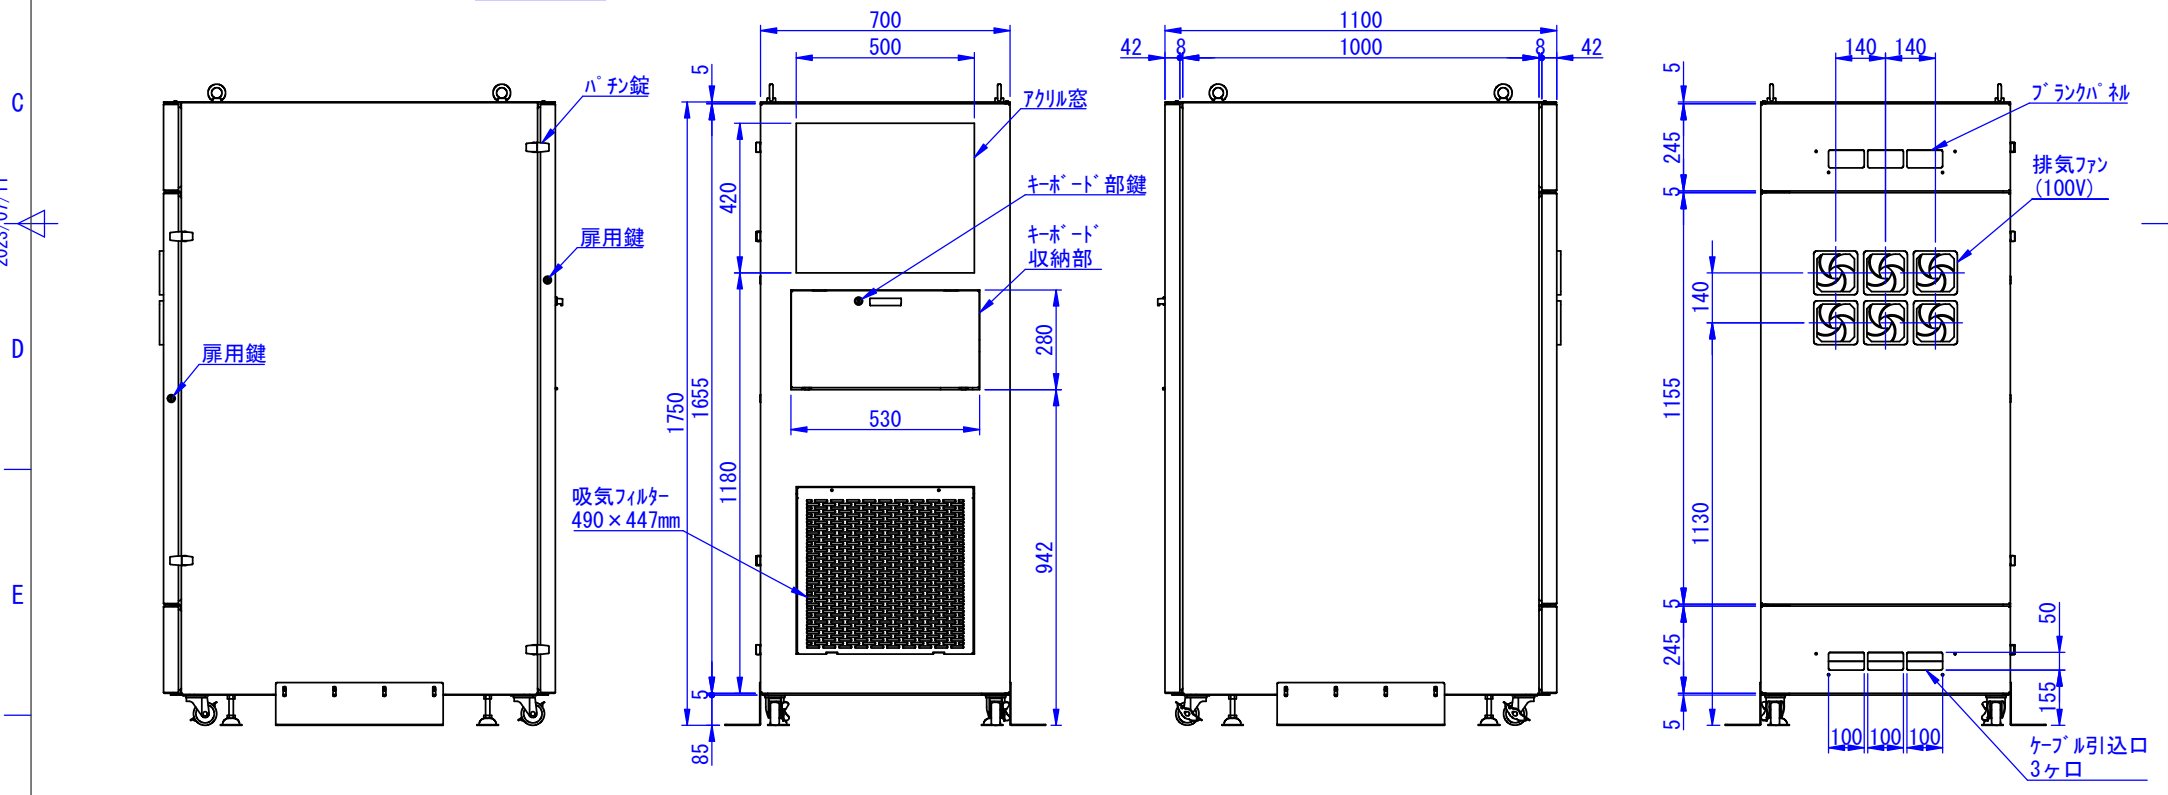

RevNo	Revision note	Date	Signature	Checked
-------	---------------	------	-----------	---------

2023/07/11

表面処理:
 本体色: 7.5Y6/0.5Lグレー
 扉色: N4.0Lグレー

Designed by K.Kitamura	Checked by -	Approved by - date -	Filename -	Date 20/09/11	Scale 1:15
エス・ディ・エス株式会社			まもる君Server (SR-171F、ST-171F)		
			SDSV011G0101		Edition -

Designed by K.Kitamura	Checked by _	Approved by - date _	Filename _	Date 20/09/11	Scale 1:15
エス・ディ・エス株式会社			まもる君Server (SR-171F)		
			SDSV011G0103	Edition _	Sheet 1/1