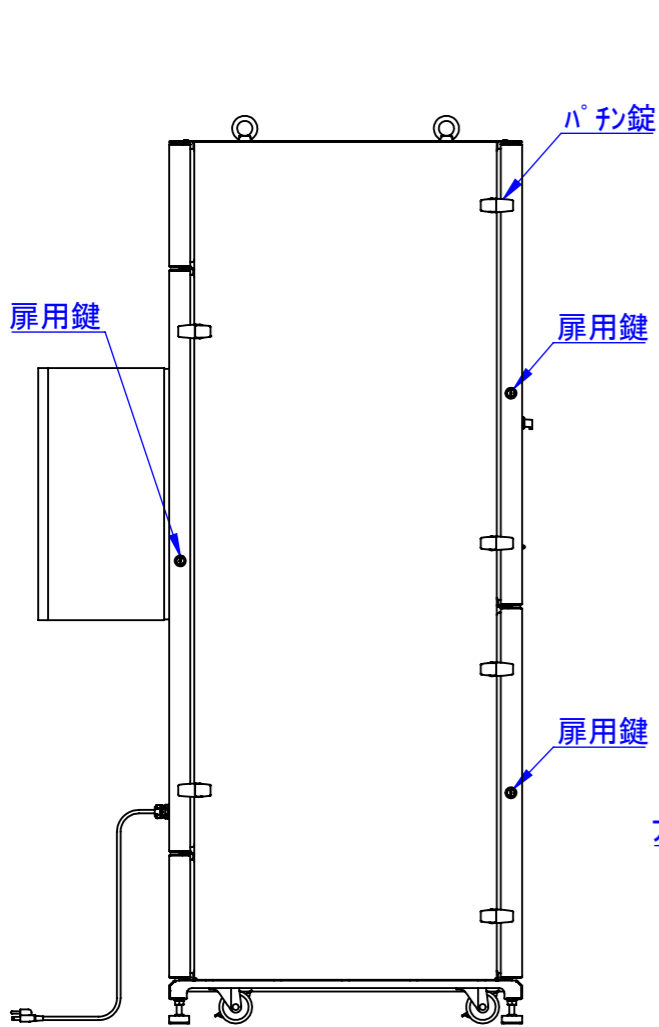

A

B

A

B

底面

C

D

C

D

2020/11/17

表面処理：
 本体色：7.5Y6/0.5レザートン
 扉色：N4.0レザートン

| | | | | | |
|---------------------------|-----------------|-------------------------|------------------------|------------------|---------------|
| Designed by K.Kitamura | Checked by - | Approved by - date - | Filename - | Date 20/09/08 | Scale 1:15 |
| エス・ディ・エス株式会社 | | | まもる君Standard (PS-172C) | | |
| | | | SDPS012G0301 | Edition - | Sheet 1/1 |

2020/09/14

| | | | | | |
|---------------------------|-----------------|-------------------------|------------------------|------------------|---------------|
| Designed by K.Kitamura | Checked by - | Approved by - date - | Filename - | Date 20/09/09 | Scale 1:15 |
| エス・ディ・エス株式会社 | | | まもる君Standard (PS-172C) | | |
| | | | SDPS012G0302 | Edition - | Sheet 1/1 |