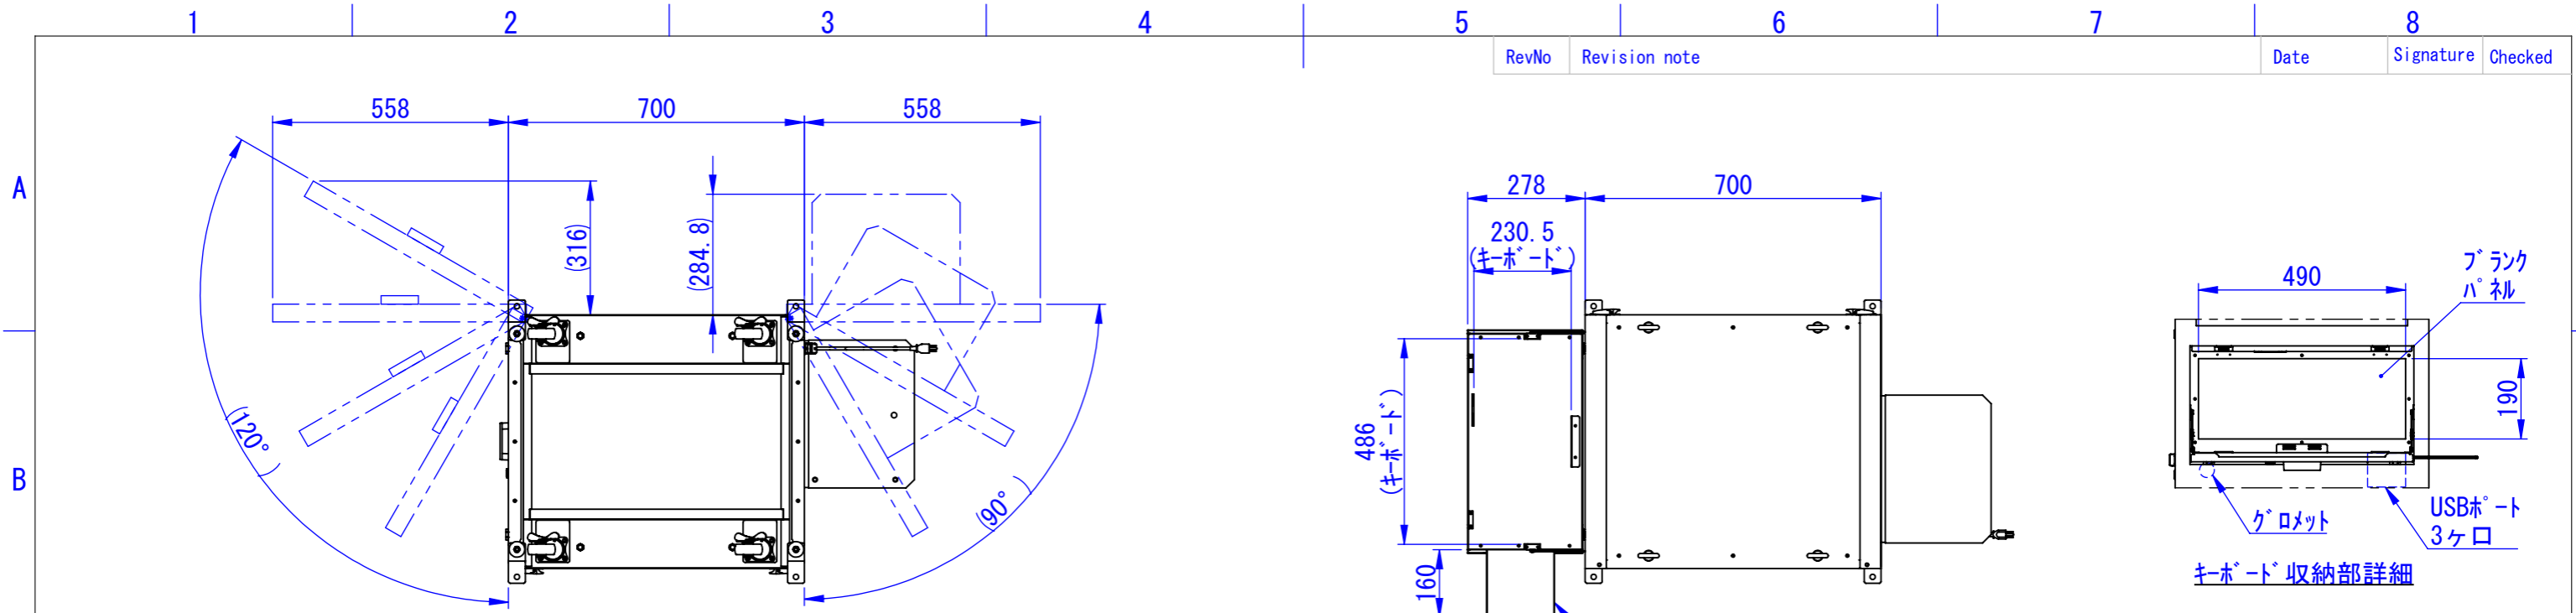

A

B

A

B

底面

C

D

C

D

2020/11/17

表面処理：
 本体色：7.5Y6/0.5レザートン
 扉色：N4.0レザートン

| | | | | | |
|---------------------------|-----------------|-------------------------|------------------------|------------------|---------------|
| Designed by K.Kitamura | Checked by - | Approved by - date - | Filename - | Date 20/09/08 | Scale 1:15 |
| エス・ディ・エス株式会社 | | | まもる君Standard (PS-172C) | | |
| | | | SDPS012G0301 | Edition - | Sheet 1/1 |

2020/09/14

| | | | | | |
|---------------------------|-----------------|-------------------------|------------------------|------------------|---------------|
| Designed by K.Kitamura | Checked by - | Approved by - date - | Filename - | Date 20/09/09 | Scale 1:15 |
| エス・ディ・エス株式会社 | | | まもる君Standard (PS-172C) | | |
| | | | SDPS012G0302 | Edition - | Sheet 1/1 |