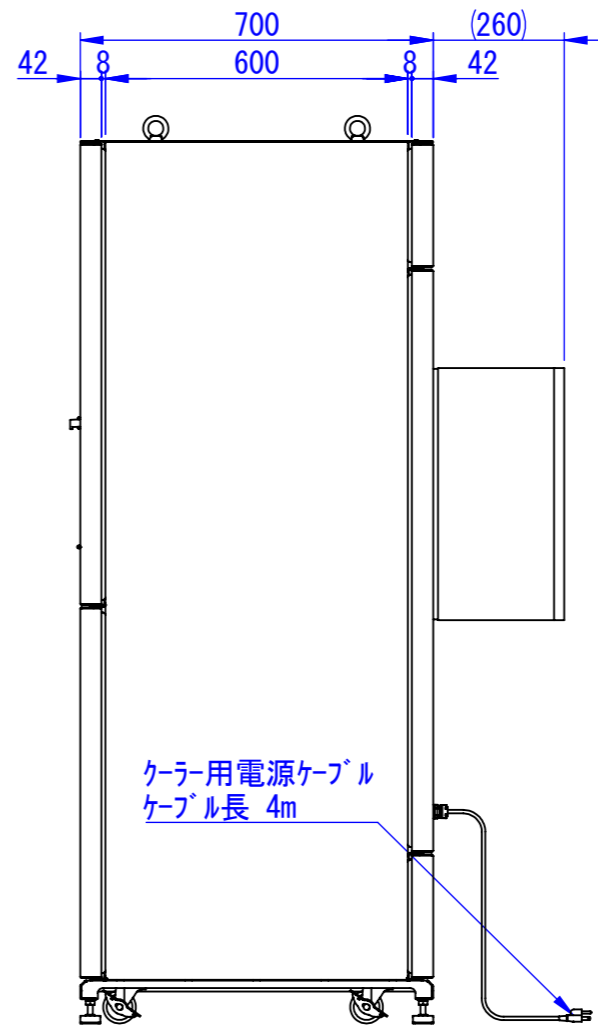

A

B

A

B

底面

C

D

C

D

2020/11/17

表面処理：
 本体色：7.5Y6/0.5レザートン
 扉色：N4.0レザートン

| | | | | | |
|---------------------------|-----------------|-------------------------|------------------------|------------------|---------------|
| Designed by K.Kitamura | Checked by - | Approved by - date - | Filename - | Date 20/09/08 | Scale 1:15 |
| エス・ディ・エス株式会社 | | | まもる君Standard (PS-172C) | | |
| | | | SDPS012G0301 | Edition - | Sheet 1/1 |

2020/09/14

| | | | | | |
|---------------------------|-----------------|-------------------------|------------------------|------------------|---------------|
| Designed by K.Kitamura | Checked by - | Approved by - date - | Filename - | Date 20/09/09 | Scale 1:15 |
| エス・ディ・エス株式会社 | | | まもる君Standard (PS-172C) | | |
| | | | SDPS012G0302 | Edition - | Sheet 1/1 |