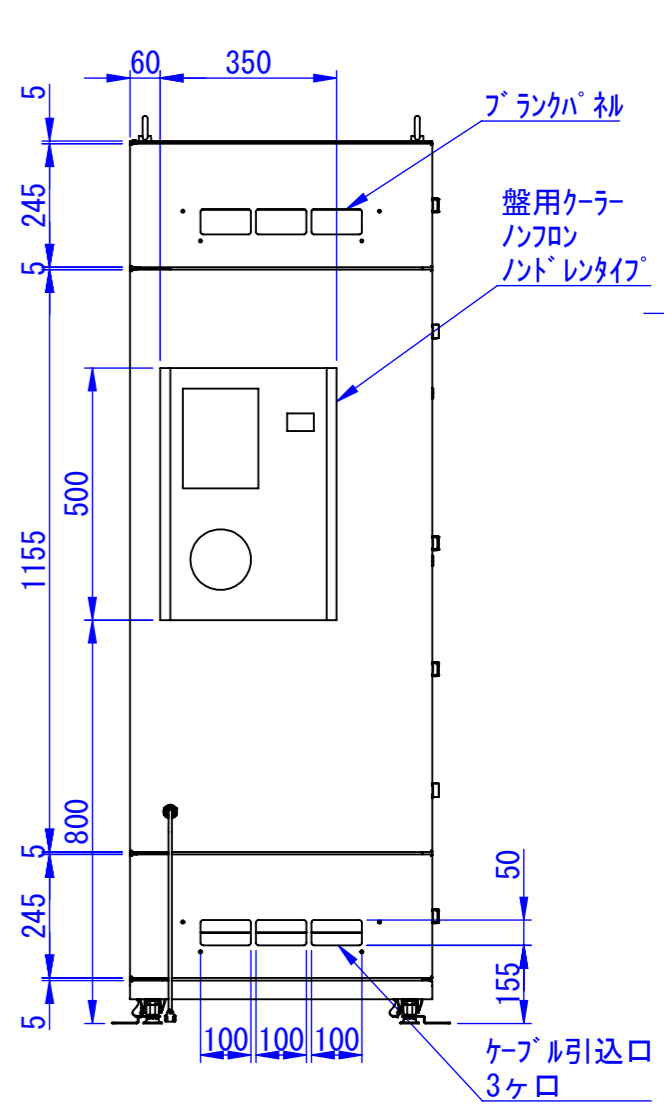

A

B

A

B

底面

C

D

C

D

2020/11/17

表面処理：
 本体色：7.5Y6/0.5レザートン
 扉色：N4.0レザートン

| | | | | | |
|---------------------------|-----------------|-------------------------|------------------------|------------------|---------------|
| Designed by K.Kitamura | Checked by - | Approved by - date - | Filename - | Date 20/09/08 | Scale 1:15 |
| エス・ディ・エス株式会社 | | | まもる君Standard (PS-172C) | | |
| | | | SDPS012G0301 | Edition - | Sheet 1/1 |

2020/09/14

| | | | | | |
|---------------------------|-----------------|-------------------------|------------------------|------------------|---------------|
| Designed by K.Kitamura | Checked by - | Approved by - date - | Filename - | Date 20/09/09 | Scale 1:15 |
| エス・ディ・エス株式会社 | | | まもる君Standard (PS-172C) | | |
| | | | SDPS012G0302 | Edition - | Sheet 1/1 |