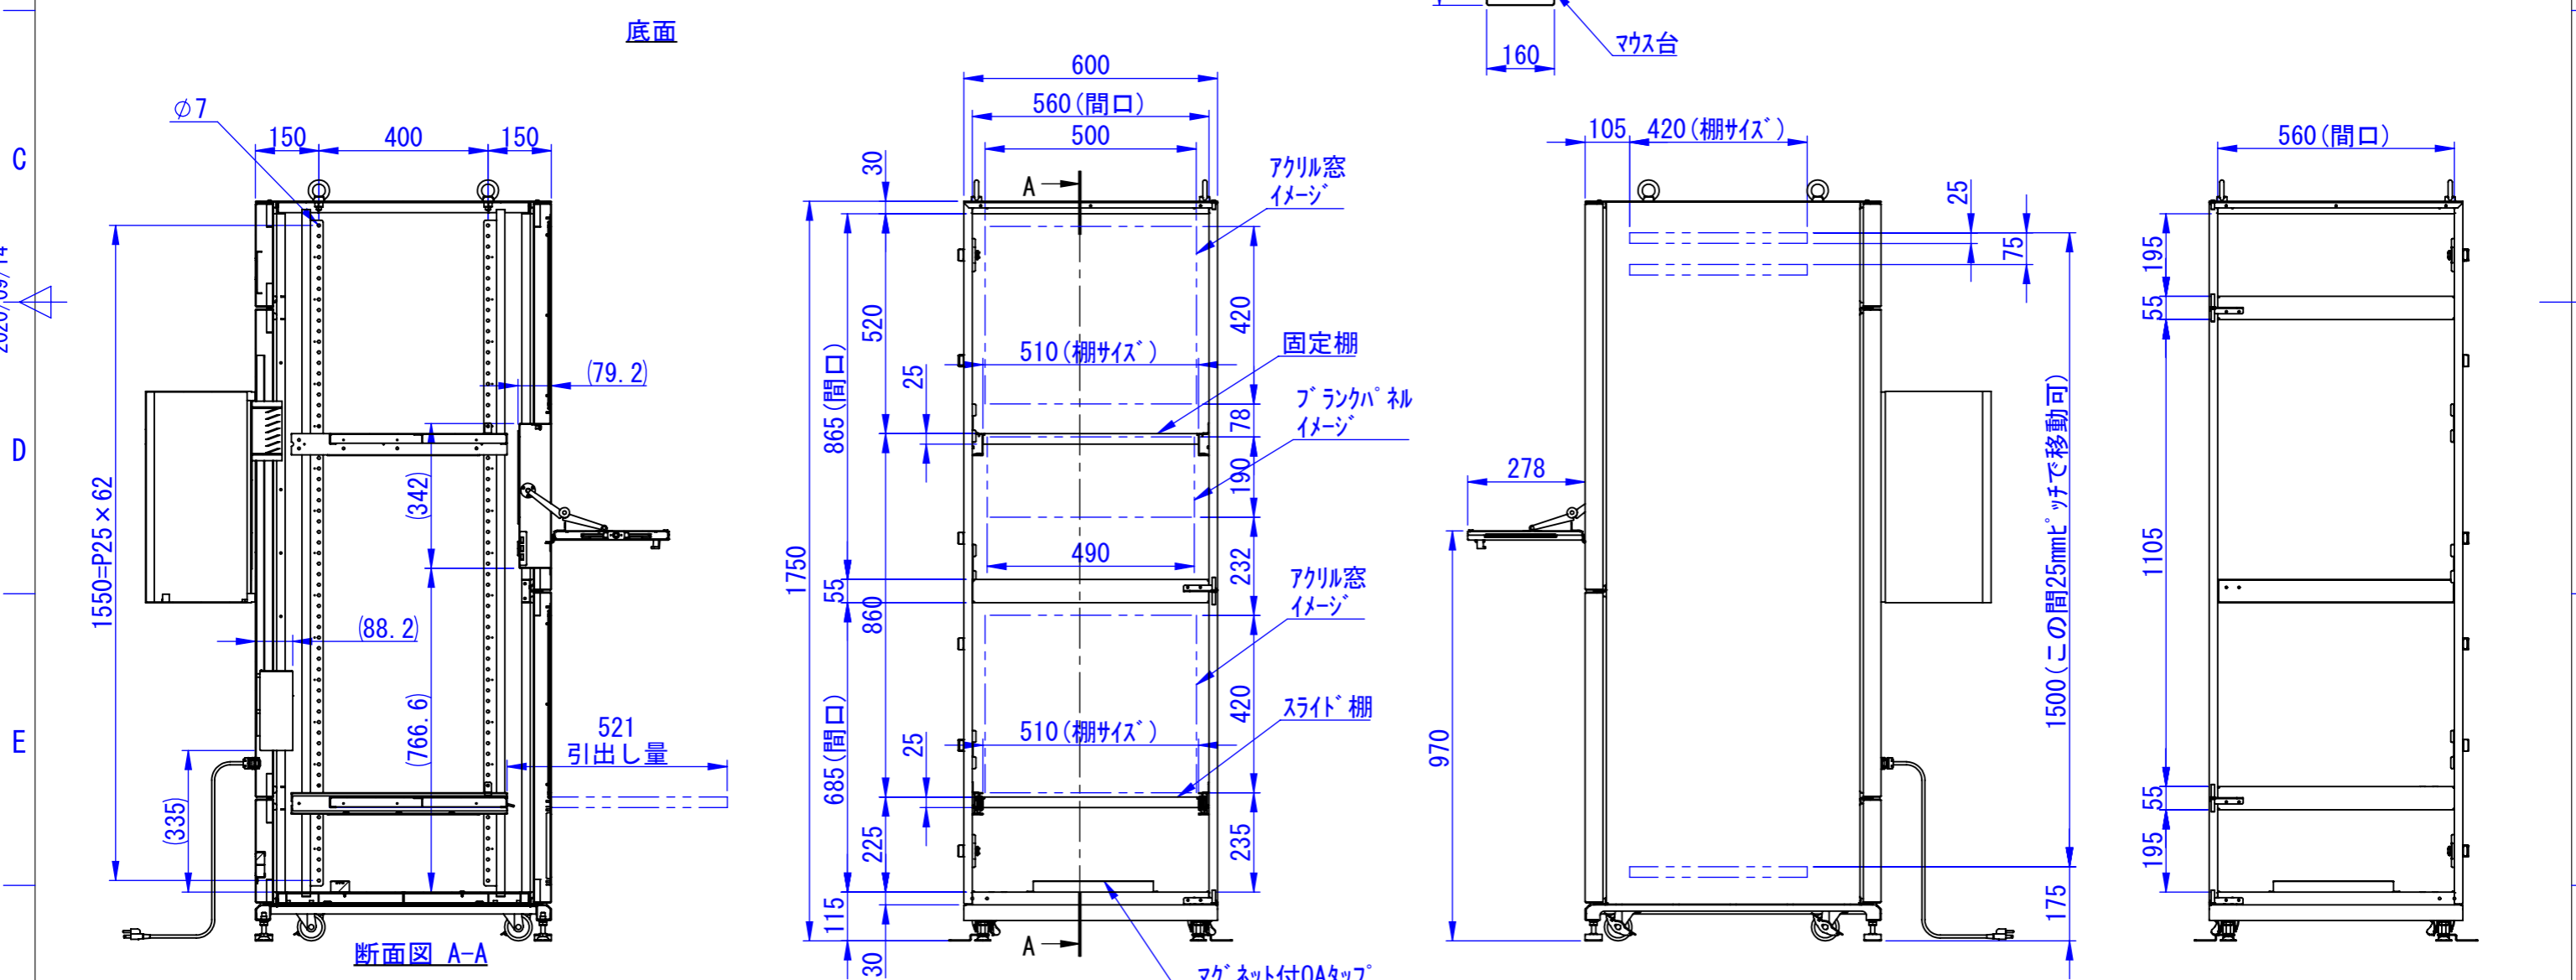

A

B

A

B

底面

C

D

C

D

2020/11/17

表面処理：
 本体色：7.5Y6/0.5レザートン
 扉色：N4.0レザートン

| | | | | | |
|---------------------------|-----------------|-------------------------|------------------------|------------------|---------------|
| Designed by K.Kitamura | Checked by - | Approved by - date - | Filename - | Date 20/09/08 | Scale 1:15 |
| エス・ディ・エス株式会社 | | | まもる君Standard (PS-172C) | | |
| | | | SDPS012G0301 | Edition - | Sheet 1/1 |

2020/09/14

| | | | | | |
|---------------------------|-----------------|-------------------------|------------------------|------------------|---------------|
| Designed by K.Kitamura | Checked by - | Approved by - date - | Filename - | Date 20/09/09 | Scale 1:15 |
| エス・ディ・エス株式会社 | | | まもる君Standard (PS-172C) | | |
| | | | SDPS012G0302 | Edition - | Sheet 1/1 |