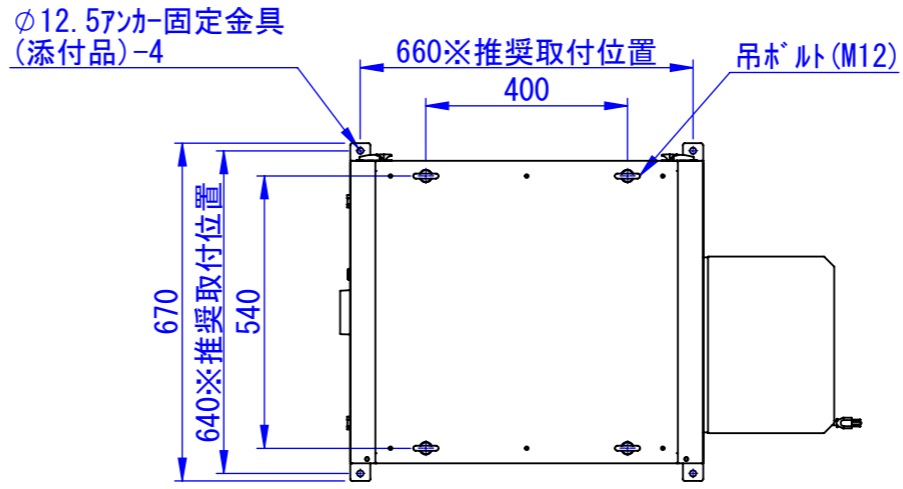

A

B

A

B

底面

C

D

C

D

2020/11/17

表面処理：
 本体色：7.5Y6/0.5レザートン
 扉色：N4.0レザートン

| | | | | | |
|---------------------------|-----------------|-------------------------|------------------------|------------------|---------------|
| Designed by K.Kitamura | Checked by - | Approved by - date - | Filename - | Date 20/09/08 | Scale 1:15 |
| エス・ディ・エス株式会社 | | | まもる君Standard (PS-172C) | | |
| | | | SDPS012G0301 | Edition - | Sheet 1/1 |

2020/09/14

| | | | | | |
|---------------------------|-----------------|-------------------------|------------------------|------------------|---------------|
| Designed by K.Kitamura | Checked by - | Approved by - date - | Filename - | Date 20/09/09 | Scale 1:15 |
| エス・ディ・エス株式会社 | | | まもる君Standard (PS-172C) | | |
| | | | SDPS012G0302 | Edition - | Sheet 1/1 |