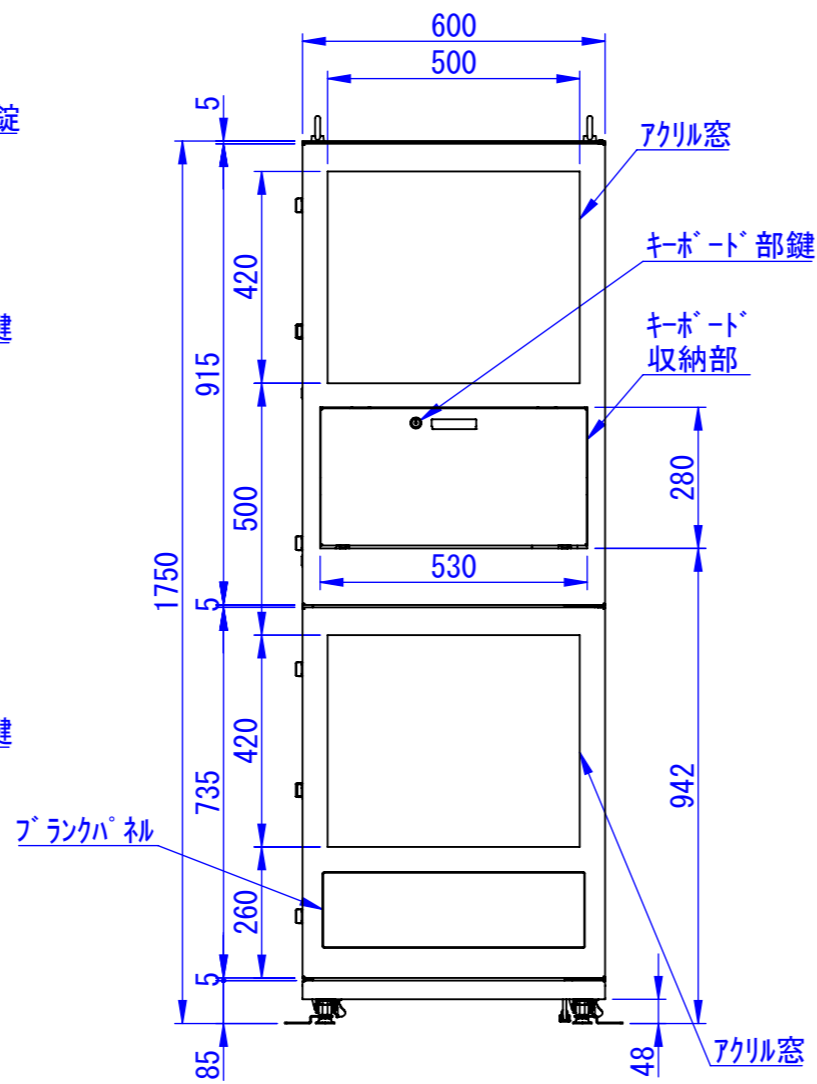

A

B

A

B

底面

C

D

C

D

2020/11/17

表面処理：
 本体色：7.5Y6/0.5レザートン
 扉色：N4.0レザートン

| | | | | | |
|---------------------------|-----------------|-------------------------|------------------------|------------------|---------------|
| Designed by K.Kitamura | Checked by - | Approved by - date - | Filename - | Date 20/09/08 | Scale 1:15 |
| エス・ディ・エス株式会社 | | | まもる君Standard (PS-172C) | | |
| | | | SDPS012G0301 | Edition - | Sheet 1/1 |

2020/09/14

| | | | | | |
|---------------------------|-----------------|-------------------------|------------------------|------------------|---------------|
| Designed by K.Kitamura | Checked by - | Approved by - date - | Filename - | Date 20/09/09 | Scale 1:15 |
| エス・ディ・エス株式会社 | | | まもる君Standard (PS-172C) | | |
| | | | SDPS012G0302 | Edition - | Sheet 1/1 |