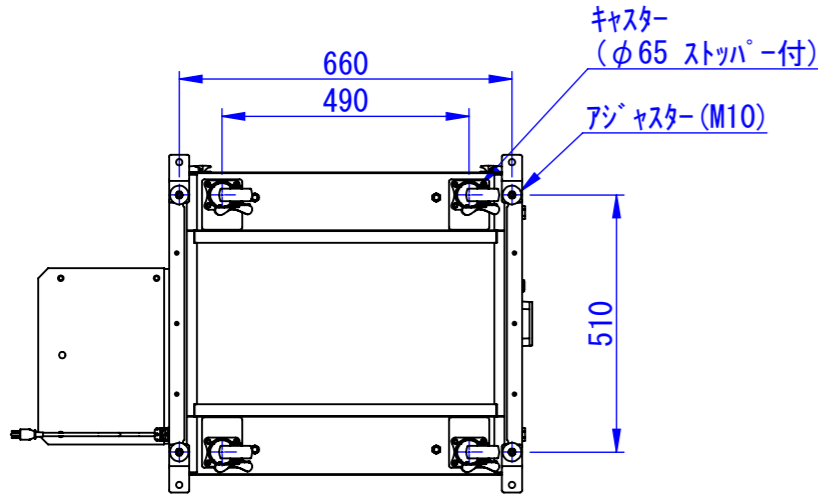

A

B

A

B

底面

C

D

C

D

2020/11/17

表面処理：
 本体色：7.5Y6/0.5レザートン
 扉色：N4.0レザートン

| | | | | | |
|---------------------------|-----------------|-------------------------|------------------------|------------------|---------------|
| Designed by K.Kitamura | Checked by - | Approved by - date - | Filename - | Date 20/09/08 | Scale 1:15 |
| エス・ディ・エス株式会社 | | | まもる君Standard (PS-172C) | | |
| | | | SDPS012G0301 | Edition - | Sheet 1/1 |

2020/09/14

| | | | | | |
|---------------------------|-----------------|-------------------------|------------------------|------------------|---------------|
| Designed by K.Kitamura | Checked by - | Approved by - date - | Filename - | Date 20/09/09 | Scale 1:15 |
| エス・ディ・エス株式会社 | | | まもる君Standard (PS-172C) | | |
| | | | SDPS012G0302 | Edition - | Sheet 1/1 |