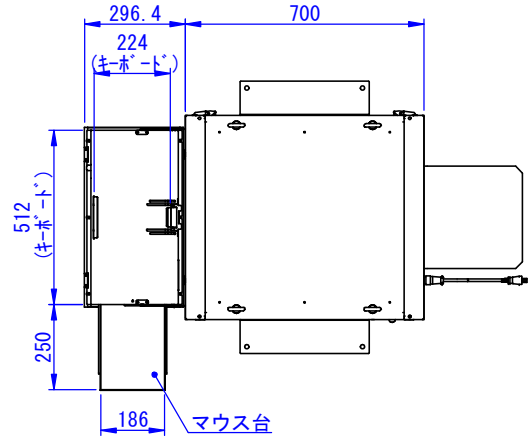

底面

2015/01/22

Designed by k_kitamura	Checked by _	Approved by - date _ -	Filename _	Date 15/01/22	Scale 1:15
エス・ディ・エス株式会社			E66CE		
			SDEC013G0402	Edition -	Sheet 1/1