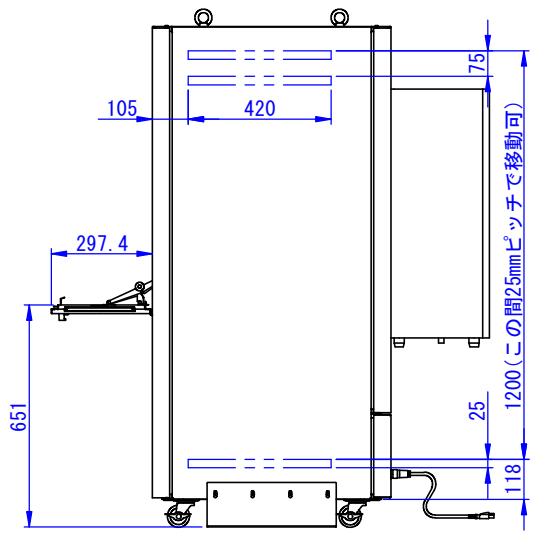

底面

2015/01/22

Designed by k_kitamura	Checked by _	Approved by - date _ -	Filename _	Date 15/01/22	Scale 1:15
エス・ディ・エス株式会社			E66CE		
			SDEC013G0402	Edition -	Sheet 1/1