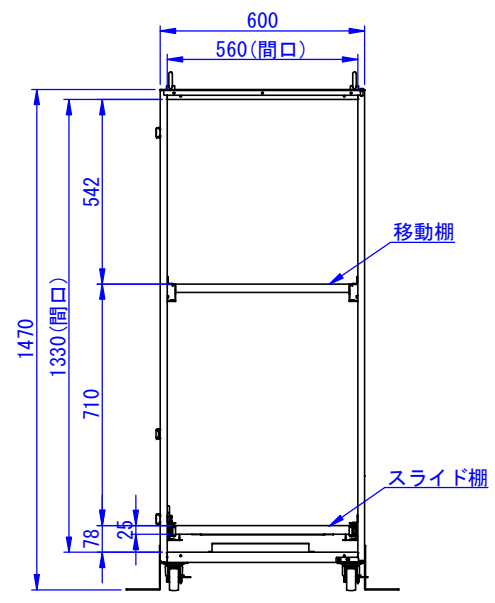

底面

2015/01/22

Designed by k_kitamura	Checked by _	Approved by - date _ -	Filename _	Date 15/01/22	Scale 1:15
エス・ディ・エス株式会社			E66CE		
			SDEC013G0402	Edition -	Sheet 1/1