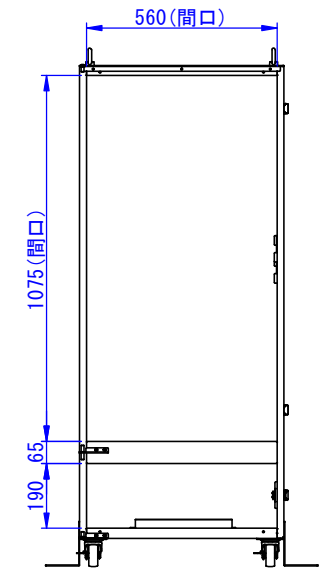

底面

2015/01/22

Designed by k_kitamura	Checked by _	Approved by - date _ -	Filename _	Date 15/01/22	Scale 1:15
エス・ディ・エス株式会社			E66CE		
			SDEC013G0402	Edition -	Sheet 1/1