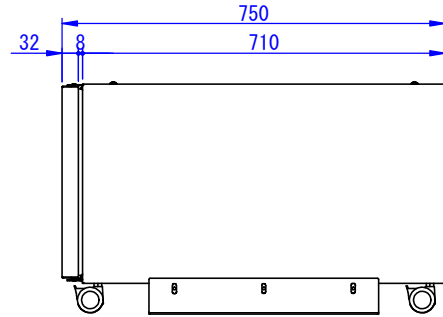

F

Designed by K_Kitamura	Checked by _	Approved by - date _	Filename _	Date 06/04/26	Scale 1:10
---------------------------	-----------------	-------------------------	---------------	------------------	---------------