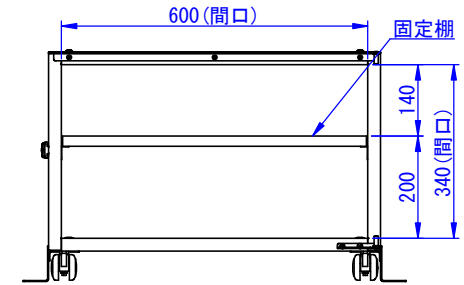

F

Designed by K_Kitamura	Checked by _	Approved by - date _	Filename _	Date 06/04/26	Scale 1:10
---------------------------	-----------------	-------------------------	---------------	------------------	---------------