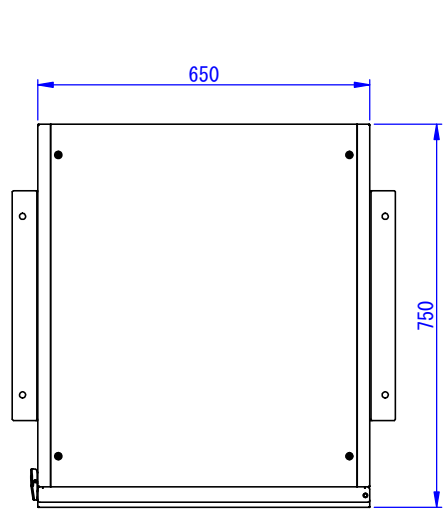

F

Designed by K_Kitamura	Checked by _	Approved by - date _	Filename _	Date 06/04/26	Scale 1:10
---------------------------	-----------------	-------------------------	---------------	------------------	---------------