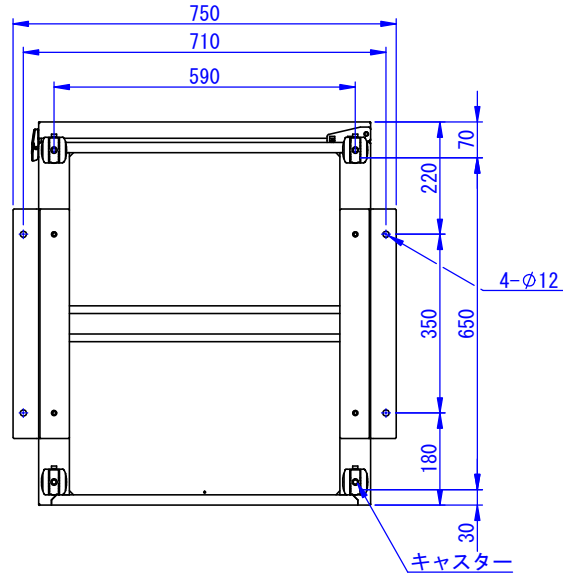

F

Designed by K_Kitamura	Checked by _	Approved by - date _	Filename _	Date 06/04/26	Scale 1:10
---------------------------	-----------------	-------------------------	---------------	------------------	---------------