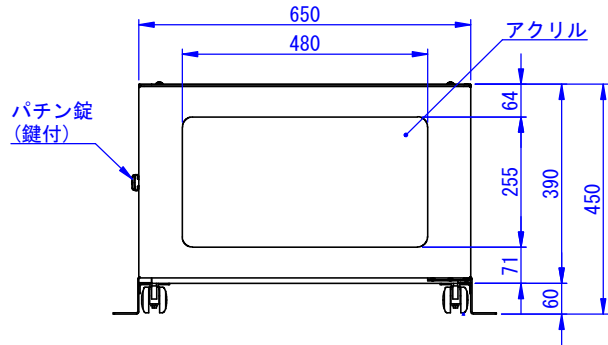

F

Designed by K_Kitamura	Checked by _	Approved by - date _	Filename _	Date 06/04/26	Scale 1:10
---------------------------	-----------------	-------------------------	---------------	------------------	---------------