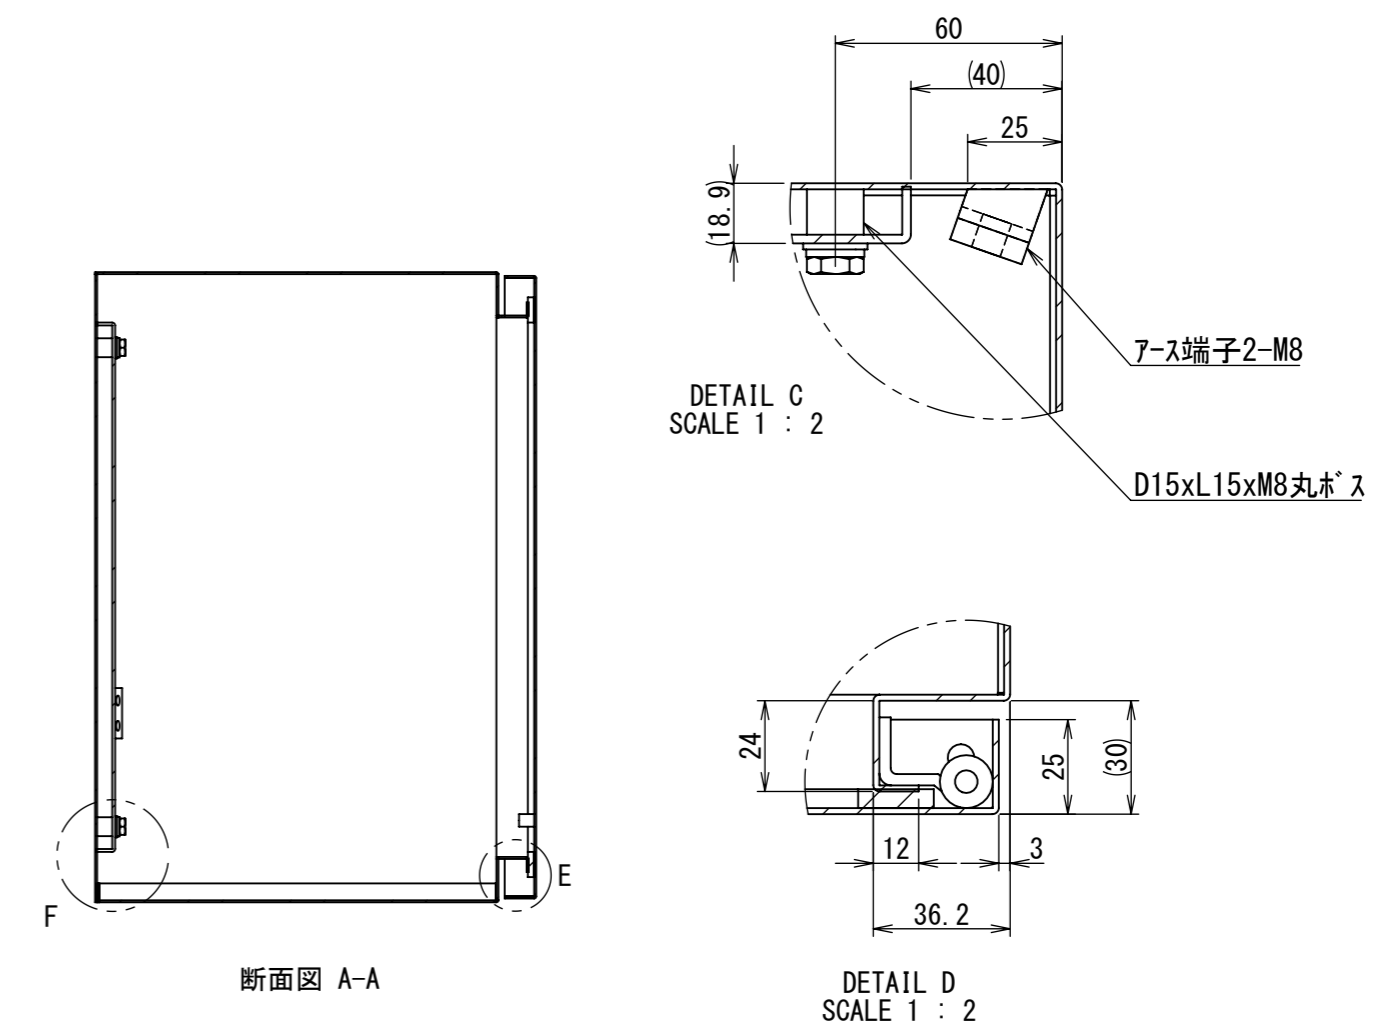

REV.	DESCRIPTION	DATE	APPL.
A	新規作成	21/10/27	

2022/01/17

Note :
材質 別途記載
塗装 5Y7/1 半ツヤ(標準色)

Designed by Yokogawa	Checked by -	Approved by - date -	Filename FWS000A00	Date 21/10/27	Scale 1:7
エス・ディ・エス株式会社			制御BOX/FW35-85S		
			FWS000A00	Edition A	Sheet 1/2

Note :
材質 別途記載
塗装 5Y7/1 半ツヤ(標準色)

Designed by Yokogawa	Checked by -	Approved by - date -	Filename FWS000A00	Date 21/10/27	Scale 1:6
エス・ディ・エス株式会社			制御BOX/FW35-85S		
			FWS000A00	Edition A	Sheet 2/2

2022/01/17