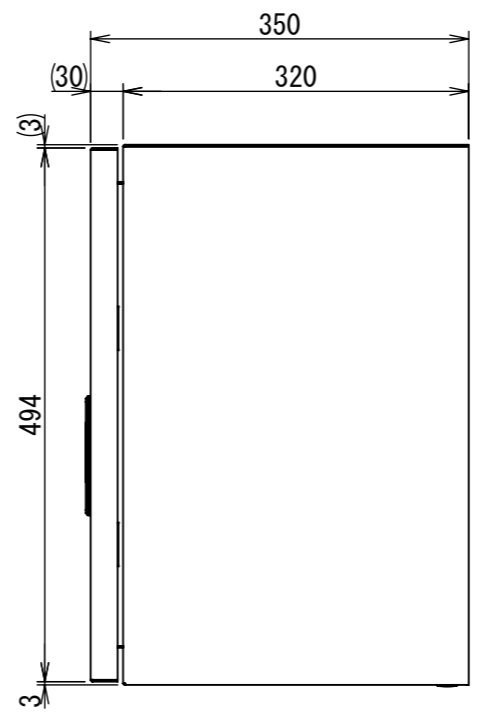

REV.	DESCRIPTION	DATE	APPL.
A	新規作成	21/10/27	

2022/01/17

Note :
材質 別途記載
塗装 5Y7/1 半ツヤ(標準色)

Designed by Yokogawa	Checked by -	Approved by - date -	Filename FWS000A00	Date 21/10/27	Scale 1:7
エス・ディ・エス株式会社			制御BOX/FW35-85S		
			FWS000A00	Edition A	Sheet 1/2

Note :
材質 別途記載
塗装 5Y7/1 半ツヤ(標準色)

Designed by Yokogawa	Checked by -	Approved by - date -	Filename FWS000A00	Date 21/10/27	Scale 1:6
エス・ディ・エス株式会社			制御BOX/FW35-85S		
			FWS000A00	Edition A	Sheet 2/2

2022/01/17