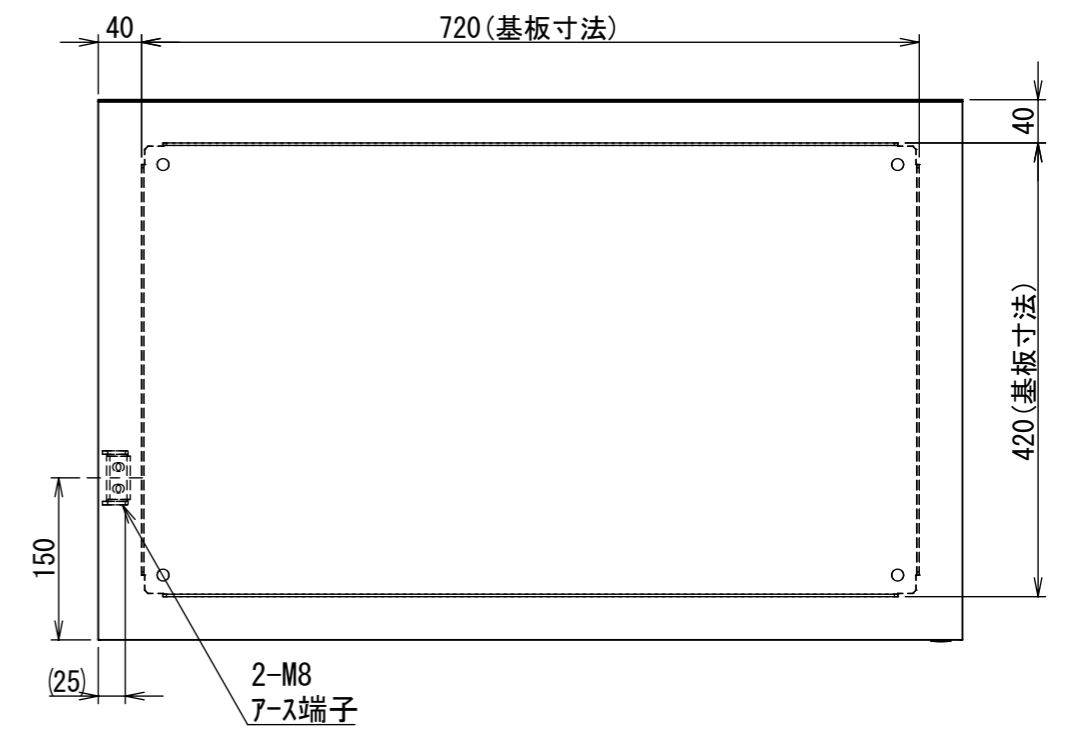

REV.	DESCRIPTION	DATE	APPL.
A	新規作成	21/10/27	

2022/01/17

Note :
材質 別途記載
塗装 5Y7/1 半ツヤ(標準色)

Designed by Yokogawa	Checked by -	Approved by - date -	Filename FWS000A00	Date 21/10/27	Scale 1:7
エス・ディ・エス株式会社			制御BOX/FW35-85S		
			FWS000A00	Edition A	Sheet 1/2

Note :
材質 別途記載
塗装 5Y7/1 半ツヤ(標準色)

Designed by Yokogawa	Checked by -	Approved by - date -	Filename FWS000A00	Date 21/10/27	Scale 1:6
エス・ディ・エス株式会社			制御BOX/FW35-85S		
			FWS000A00	Edition A	Sheet 2/2

2022/01/17