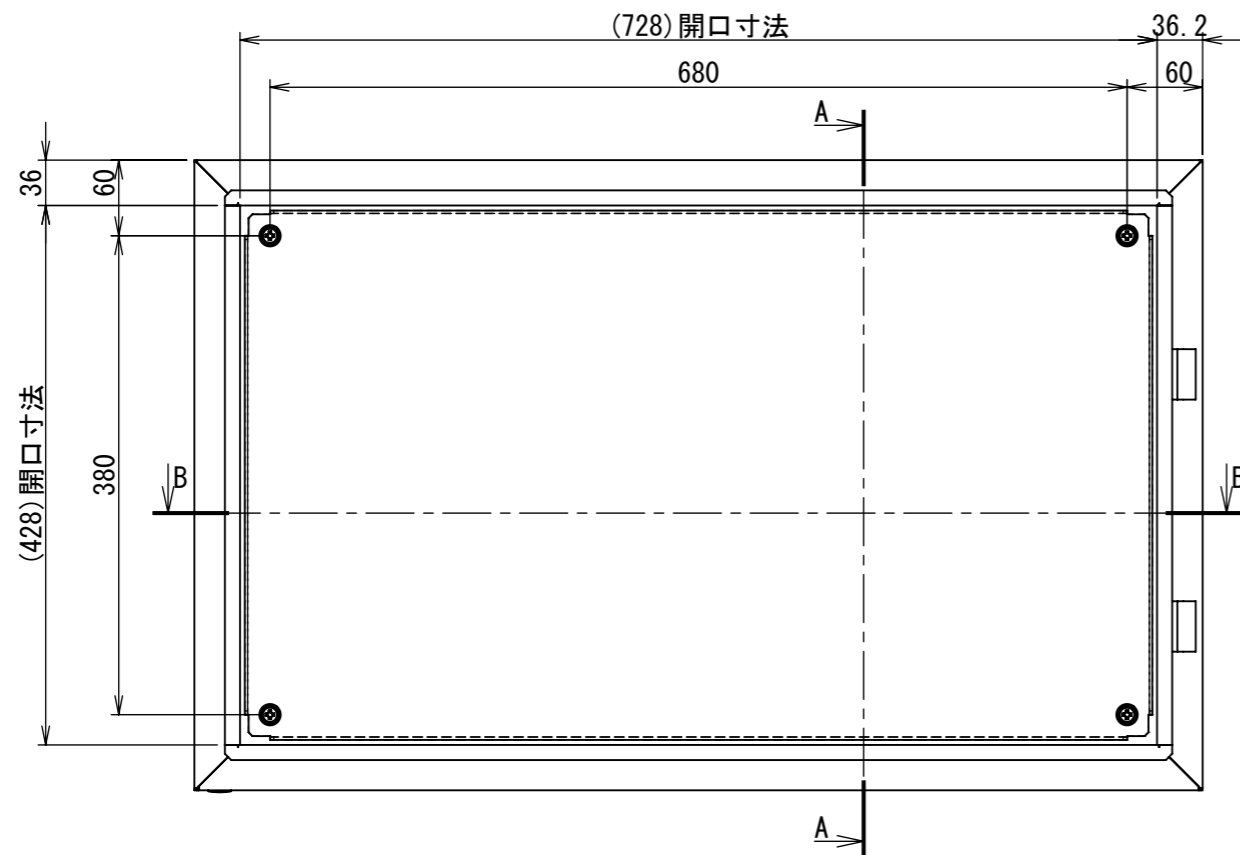

REV.	DESCRIPTION	DATE	APPL.
A	新規作成	21/10/27	

2022/01/17

Note :
材質 別途記載
塗装 5Y7/1 半ツヤ(標準色)

Designed by Yokogawa	Checked by -	Approved by - date -	Filename FWS000A00	Date 21/10/27	Scale 1:7
エス・ディ・エス株式会社			制御BOX/FW35-85S		
			FWS000A00	Edition A	Sheet 1/2

Note :
材質 別途記載
塗装 5Y7/1 半ツヤ(標準色)

Designed by Yokogawa	Checked by -	Approved by - date -	Filename FWS000A00	Date 21/10/27	Scale 1:6
エス・ディ・エス株式会社			制御BOX/FW35-85S		
			FWS000A00	Edition A	Sheet 2/2

2022/01/17