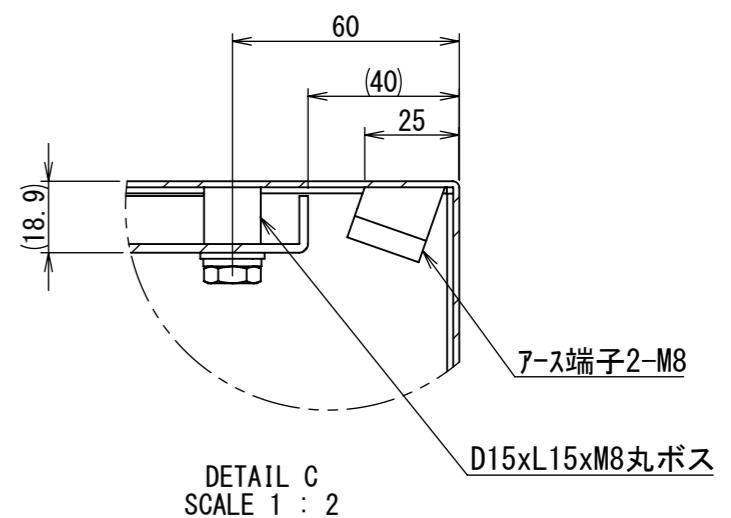

REV.	DESCRIPTION	DATE	APPL.
A	新規作成	21/10/27	

2022/01/17

Note :
 材質 別途記載
 塗装 5Y7/1. 半ツヤ(標準色)

Designed by Yokogawa	Checked by -	Approved by - date -	Filename FWS0000A00	Date 21/10/27	Scale 1:8
エス・ディ・エス株式会社			制御BOX/FW35-810S		
			FWS0000A00	Edition A	Sheet 1/2

2022/01/17

Note :
材質 別途記載
塗装 5Y7/1. 半ツヤ(標準色)

Designed by Yokogawa	Checked by -	Approved by - date -	Filename FWS0000A00	Date 21/10/27	Scale 1:8
エス・ディ・エス株式会社			制御BOX/FW35-810S		
			FWS0000A00	Edition A	Sheet 2/2