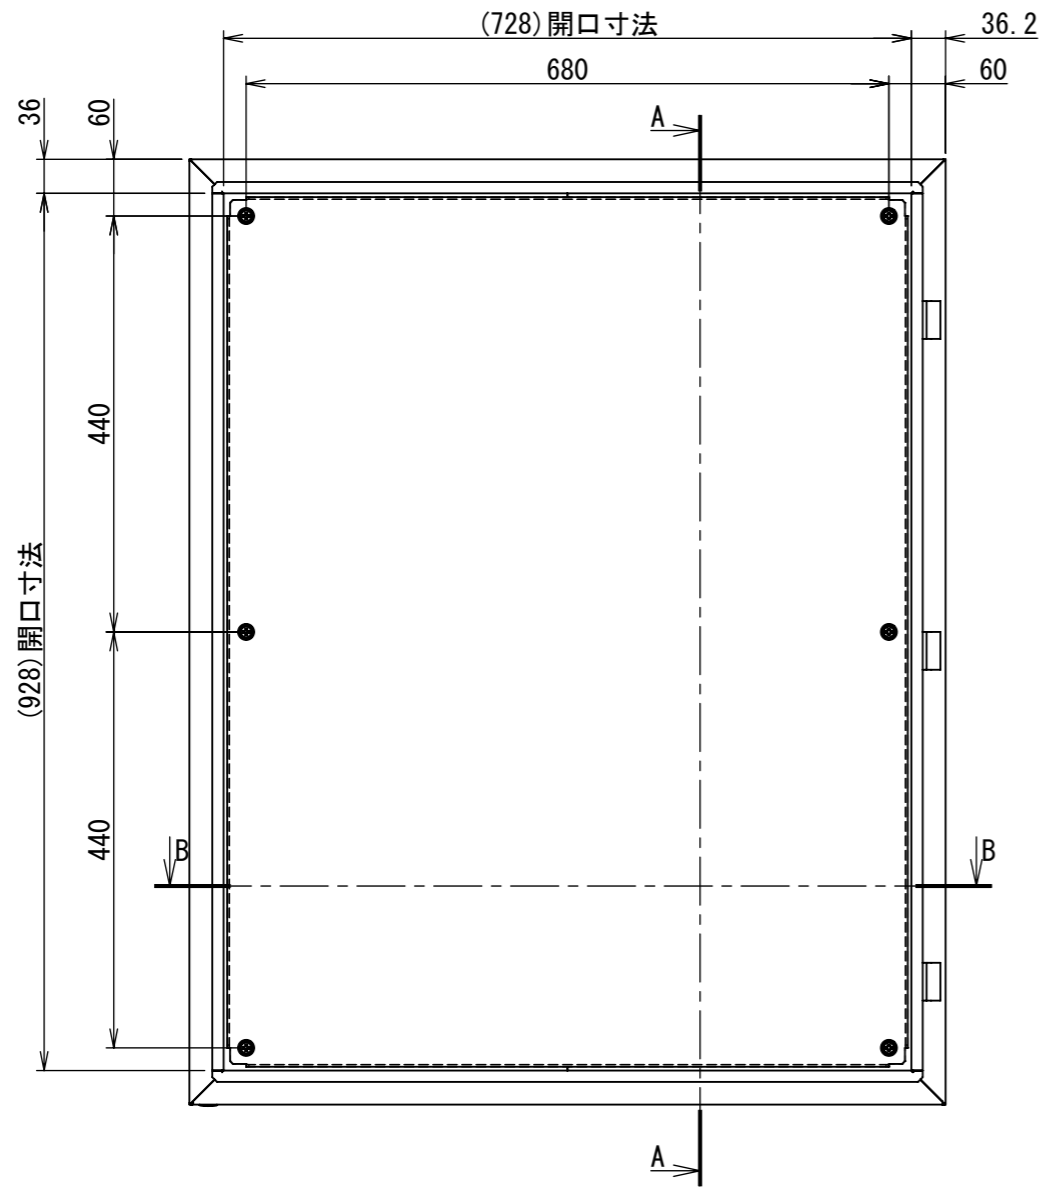

REV.	DESCRIPTION	DATE	APPL.
A	新規作成	21/10/27	

2022/01/17

Note :
 材質 別途記載
 塗装 5Y7/1. 半ツヤ(標準色)

Designed by Yokogawa	Checked by -	Approved by - date -	Filename FWS0000A00	Date 21/10/27	Scale 1:8
エス・ディ・エス株式会社			制御BOX/FW35-810S		
			FWS0000A00	Edition A	Sheet 1/2

2022/01/17

Note :
材質 別途記載
塗装 5Y7/1. 半ツヤ(標準色)

Designed by Yokogawa	Checked by -	Approved by - date -	Filename FWS0000A00	Date 21/10/27	Scale 1:8
エス・ディ・エス株式会社			制御BOX/FW35-810S		
			FWS0000A00	Edition A	Sheet 2/2