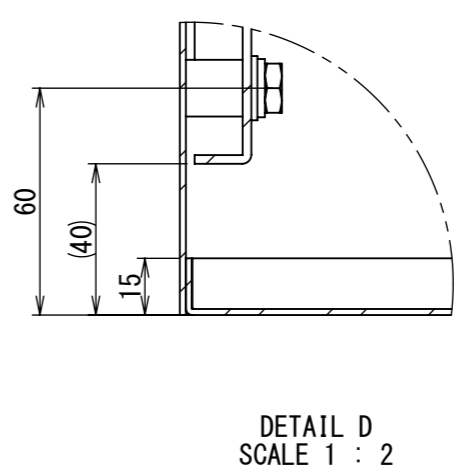

REV.	DESCRIPTION	DATE	APPL.
A	新規作成	21/10/27	

2022/01/17

Note :
 材質 別途記載
 塗装 5Y7/1. 半ツヤ(標準色)

Designed by Yokogawa	Checked by -	Approved by - date -	Filename FWS0000A00	Date 21/10/27	Scale 1:8
エス・ディ・エス株式会社			制御BOX/FW35-810S		
			FWS0000A00	Edition A	Sheet 1/2

2022/01/17

Note :
材質 別途記載
塗装 5Y7/1. 半ツヤ(標準色)

Designed by Yokogawa	Checked by -	Approved by - date -	Filename FWS0000A00	Date 21/10/27	Scale 1:8
エス・ディ・エス株式会社			制御BOX/FW35-810S		
			FWS0000A00	Edition A	Sheet 2/2