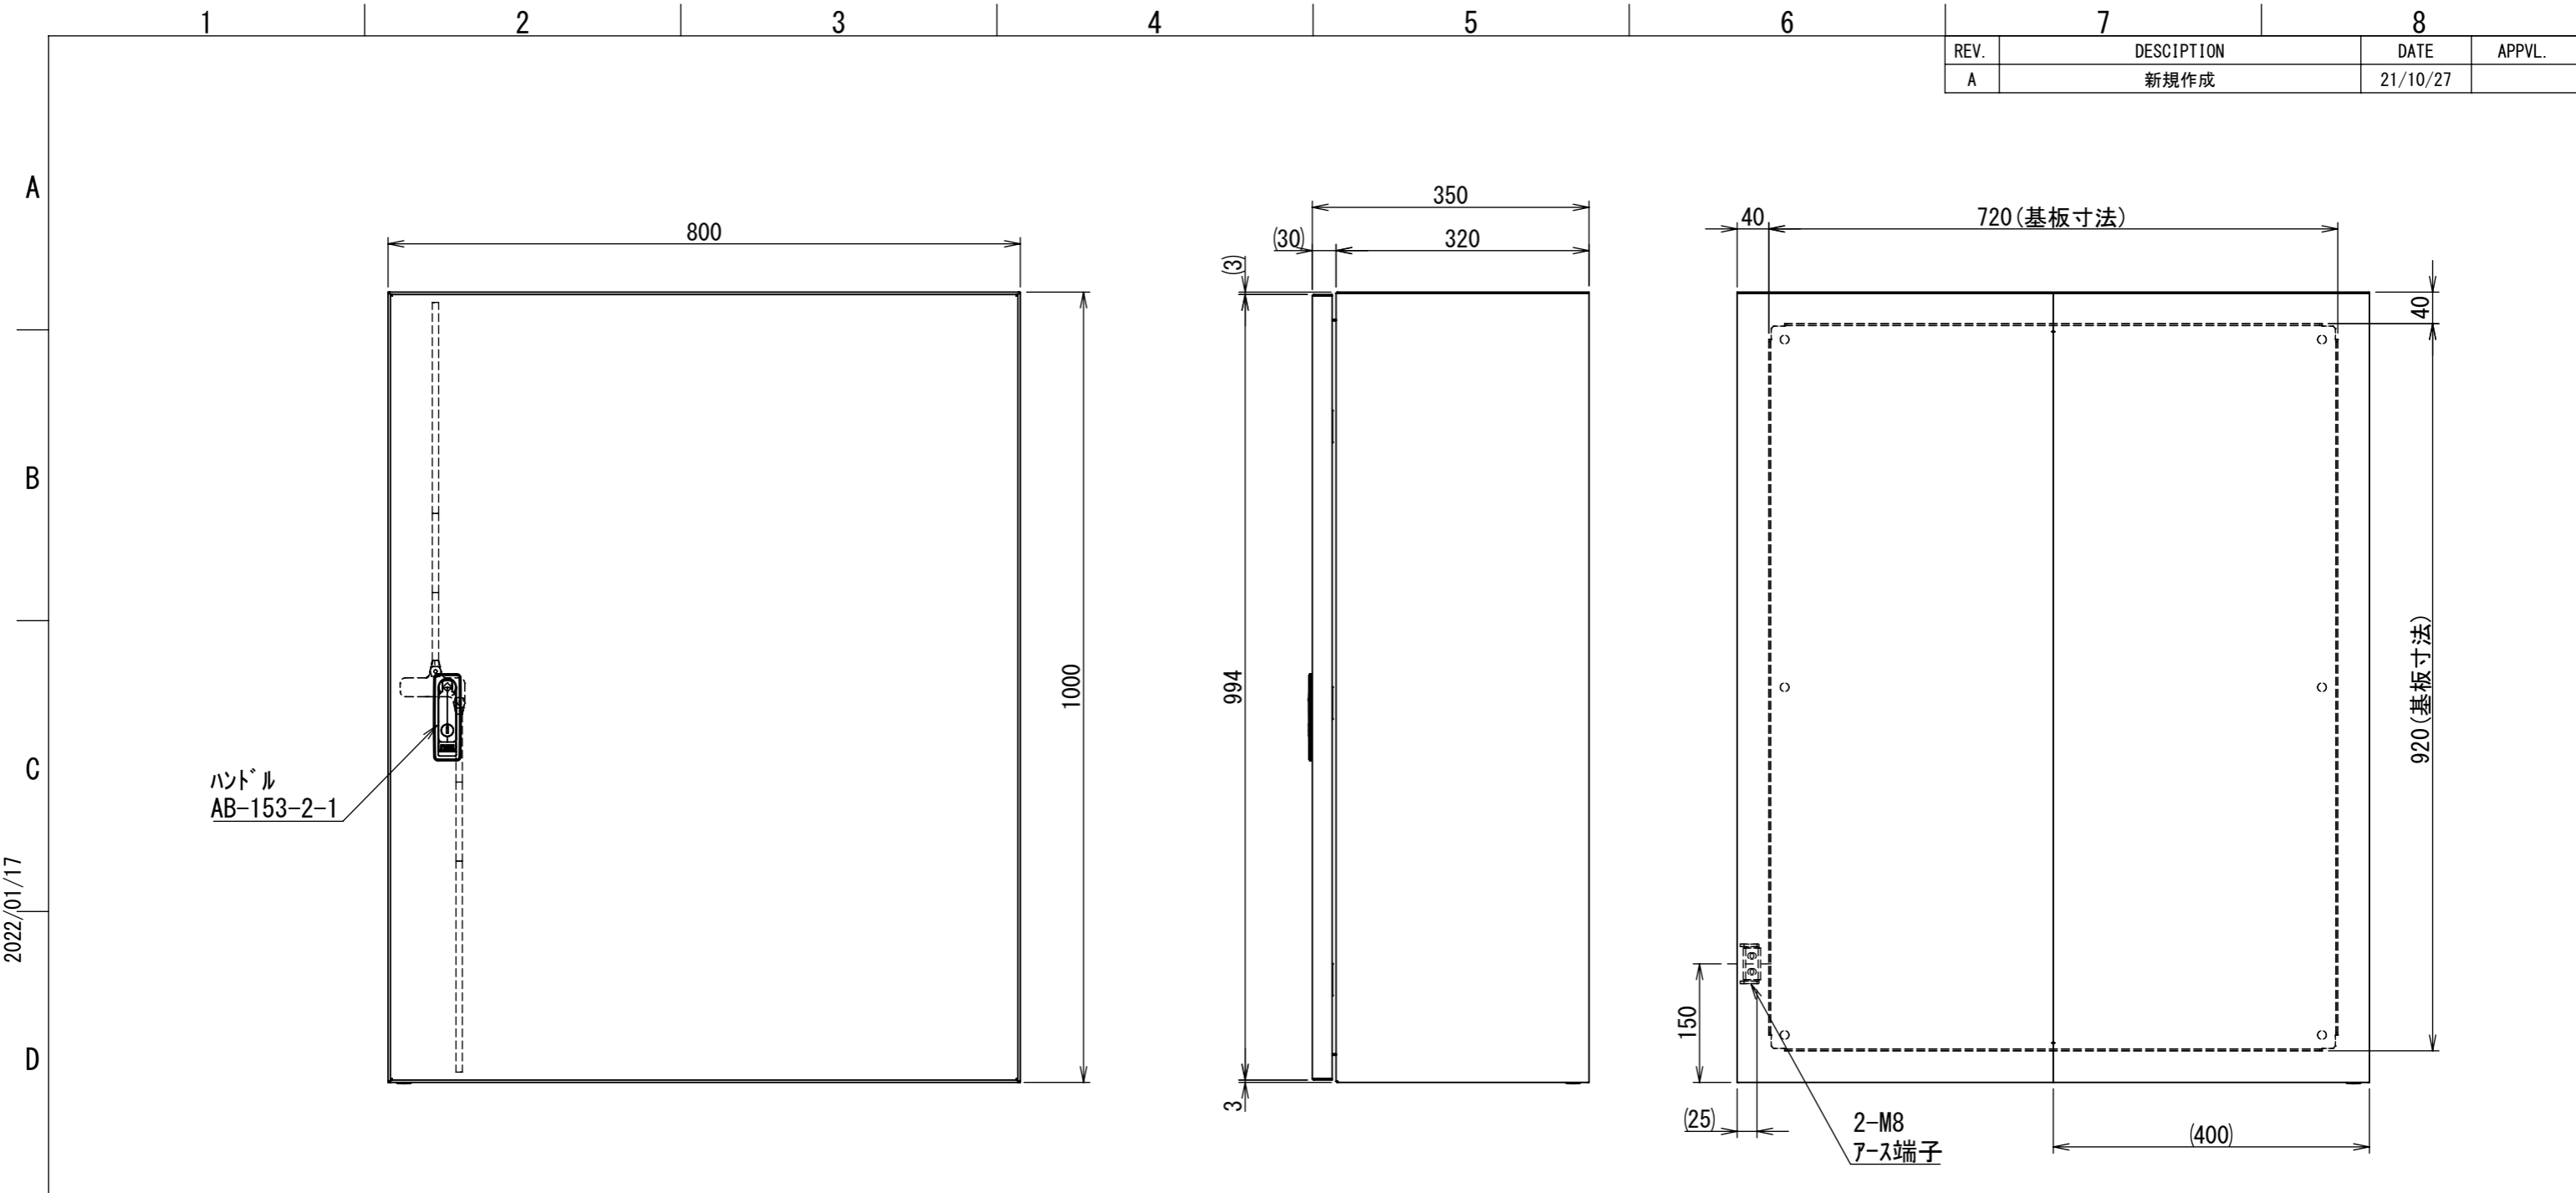

REV.	DESCRIPTION	DATE	APPL.
A	新規作成	21/10/27	

2022/01/17

Note :
 材質 別途記載
 塗装 5Y7/1. 半ツヤ(標準色)

Designed by Yokogawa	Checked by -	Approved by - date -	Filename FWS0000A00	Date 21/10/27	Scale 1:8
エス・ディ・エス株式会社			制御BOX/FW35-810S		
			FWS0000A00	Edition A	Sheet 1/2

2022/01/17

Note :
材質 別途記載
塗装 5Y7/1. 半ツヤ(標準色)

Designed by Yokogawa	Checked by -	Approved by - date -	Filename FWS0000A00	Date 21/10/27	Scale 1:8
エス・ディ・エス株式会社			制御BOX/FW35-810S		
			FWS0000A00	Edition A	Sheet 2/2