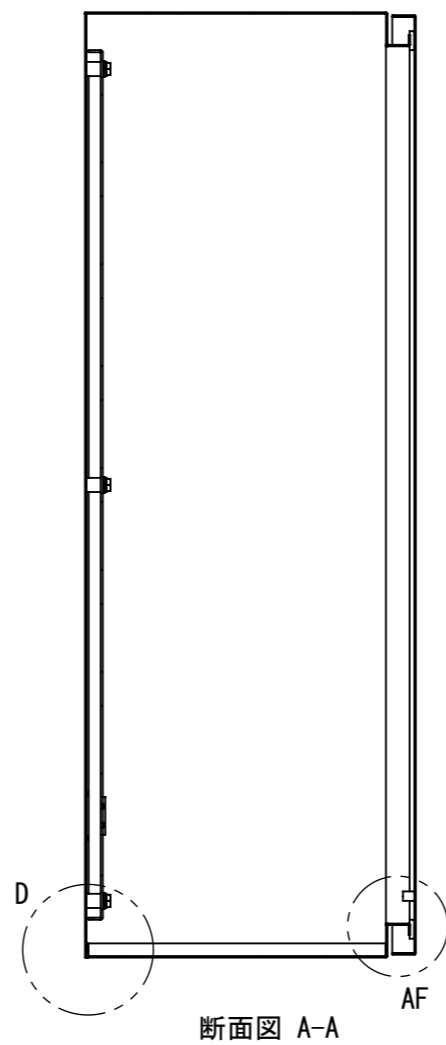

REV.	DESCRIPTION	DATE	APPL.
A	新規作成	21/10/27	

2022/01/17

Note :
 材質 別途記載
 塗装 5Y7/1. 半ツヤ(標準色)

Designed by Yokogawa	Checked by -	Approved by - date -	Filename FWS0000A00	Date 21/10/27	Scale 1:8
エス・ディ・エス株式会社			制御BOX/FW35-810S		
			FWS0000A00	Edition A	Sheet 1/2

2022/01/17

Note :
材質 別途記載
塗装 5Y7/1. 半ツヤ(標準色)

Designed by Yokogawa	Checked by -	Approved by - date -	Filename FWS0000A00	Date 21/10/27	Scale 1:8
エス・ディ・エス株式会社			制御BOX/FW35-810S		
			FWS0000A00	Edition A	Sheet 2/2