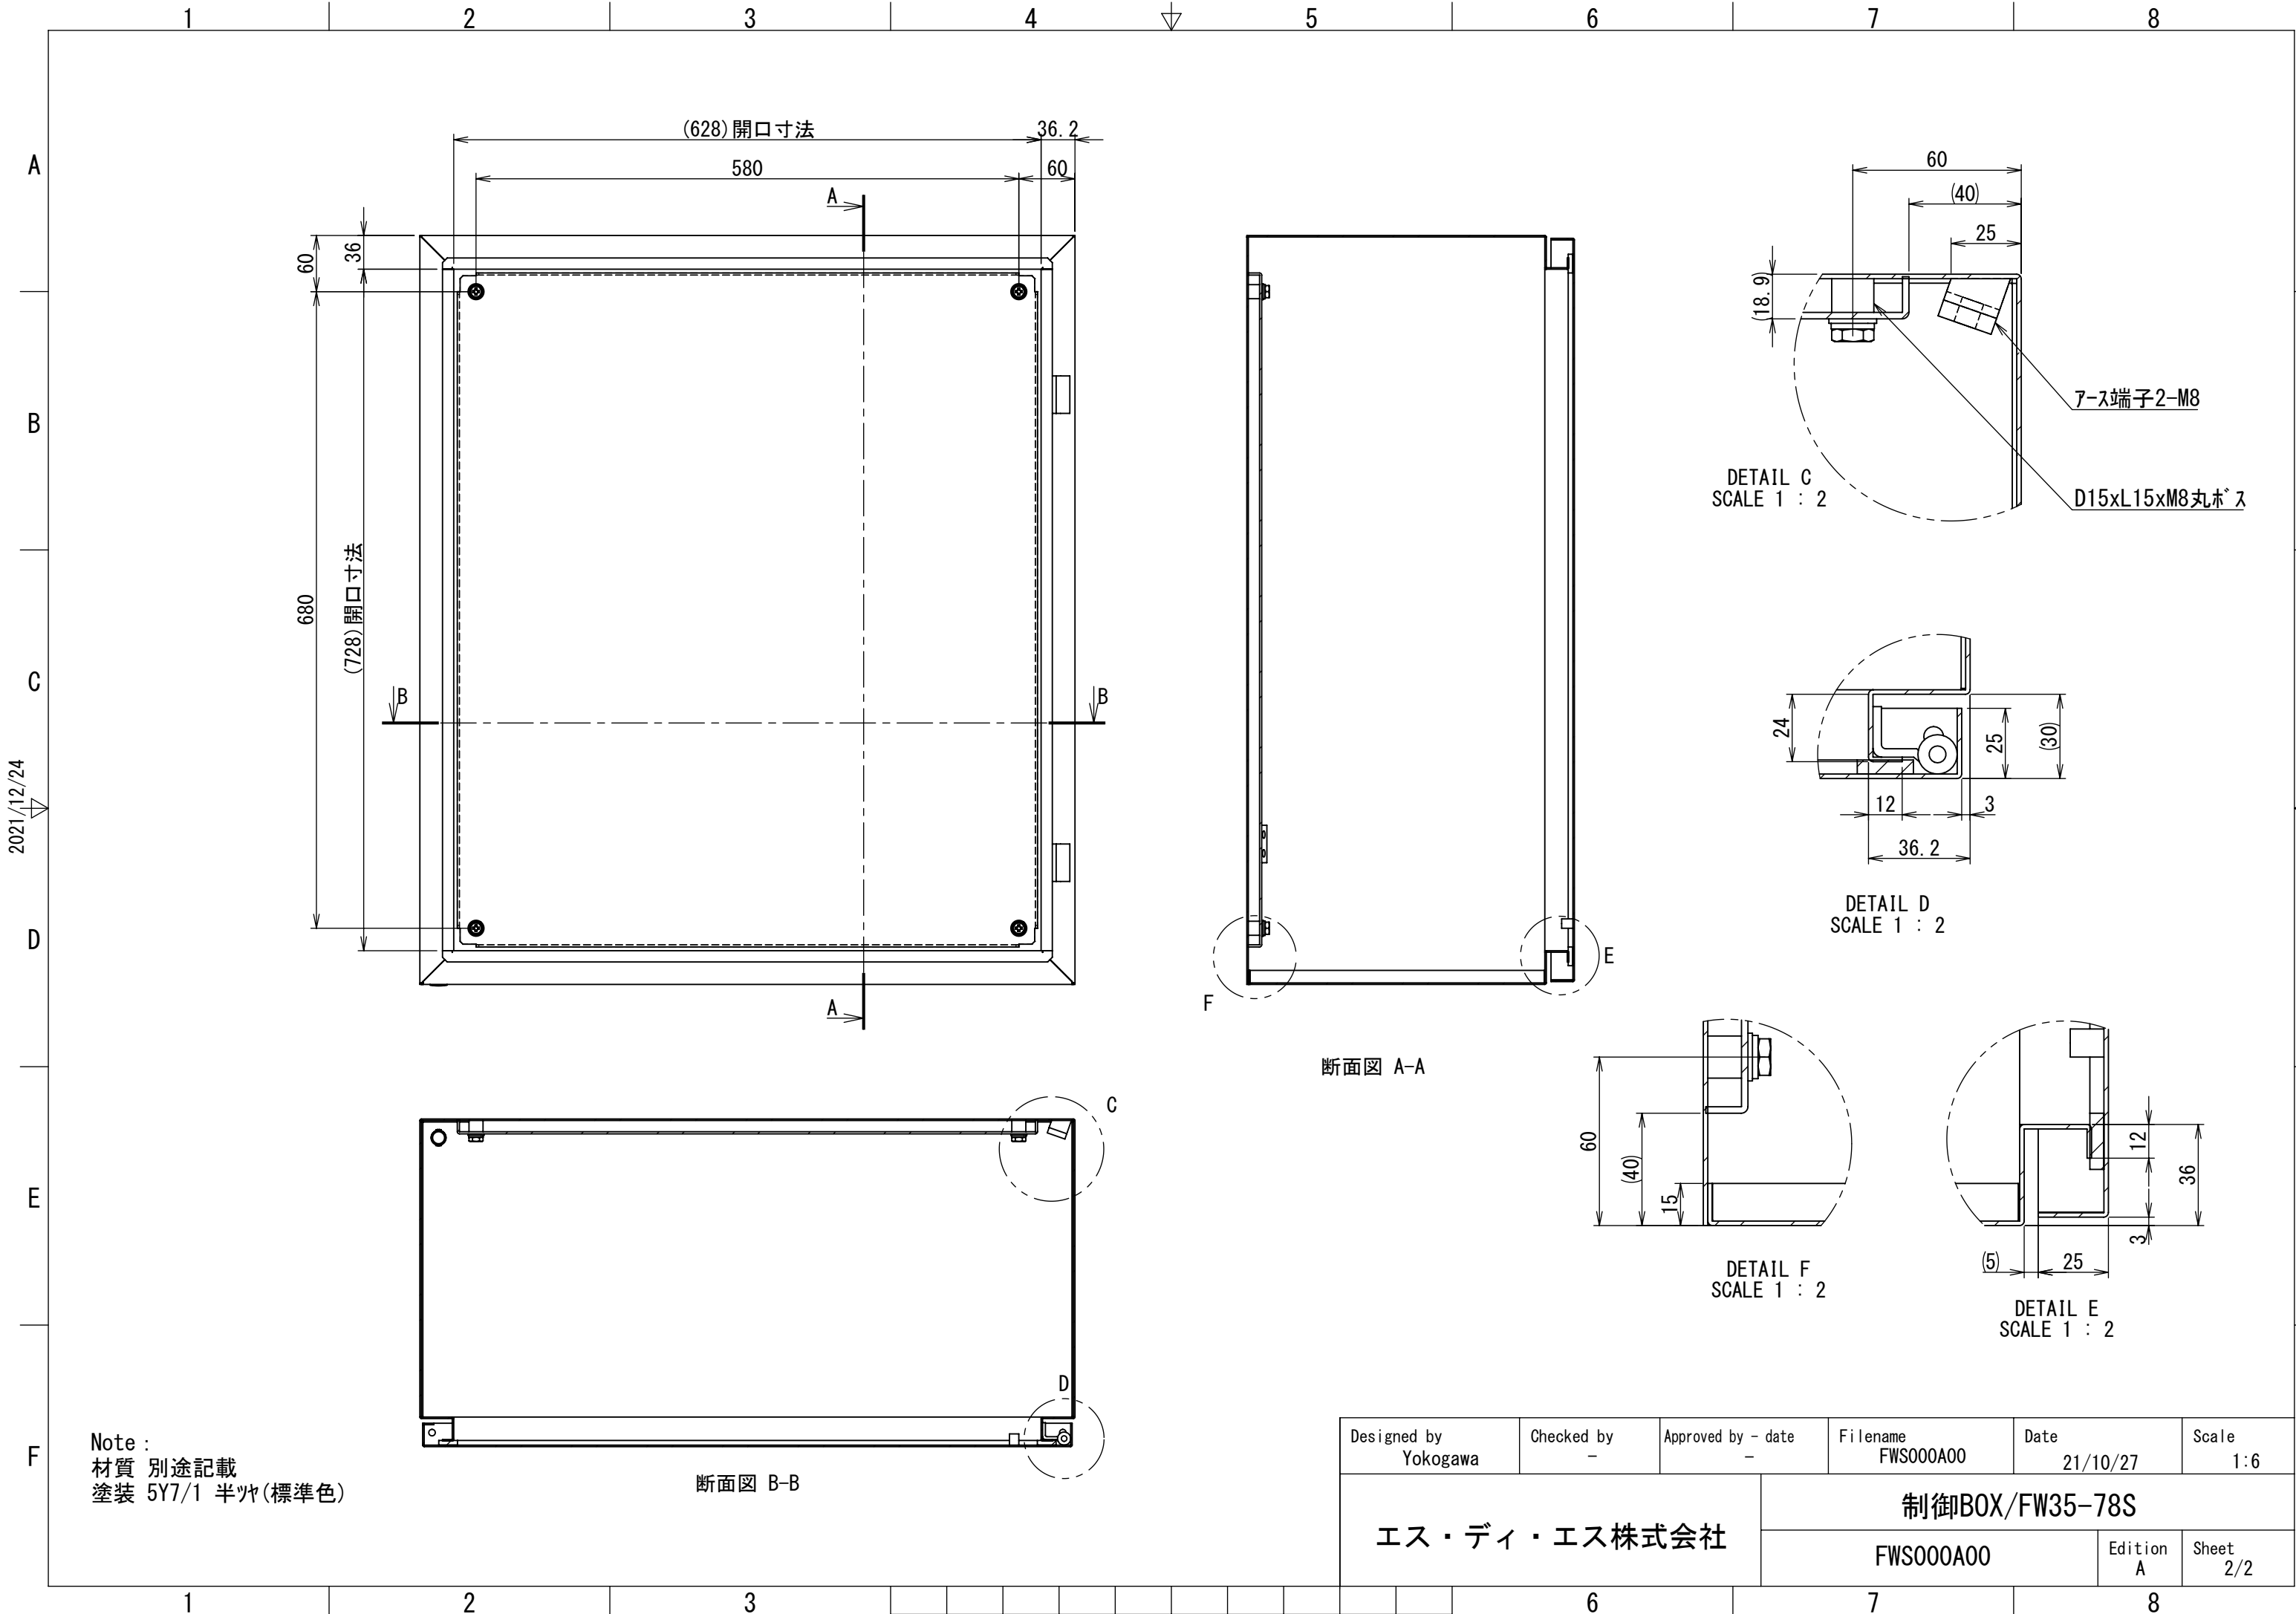

REV.	DESCRIPTION	DATE	APPVL.
A	新規作成	21/10/27	

2021/12/24

Note :
 材質 別途記載
 塗装 5Y7/1 半ツヤ(標準色)

Designed by Yokogawa	Checked by -	Approved by - date -	Filename FWS000A00	Date 21/10/27	Scale 1:7
エス・ディ・エス株式会社			制御BOX/FW35-78S		
			FWS000A00	Edition A	Sheet 1/2

2021/12/24

Note :
 材質 別途記載
 塗装 5Y7/1 半ツヤ(標準色)

Designed by Yokogawa	Checked by -	Approved by - date -	Filename FWS000A00	Date 21/10/27	Scale 1:6
エス・ディ・エス株式会社			制御BOX/FW35-78S		
			FWS000A00	Edition A	Sheet 2/2