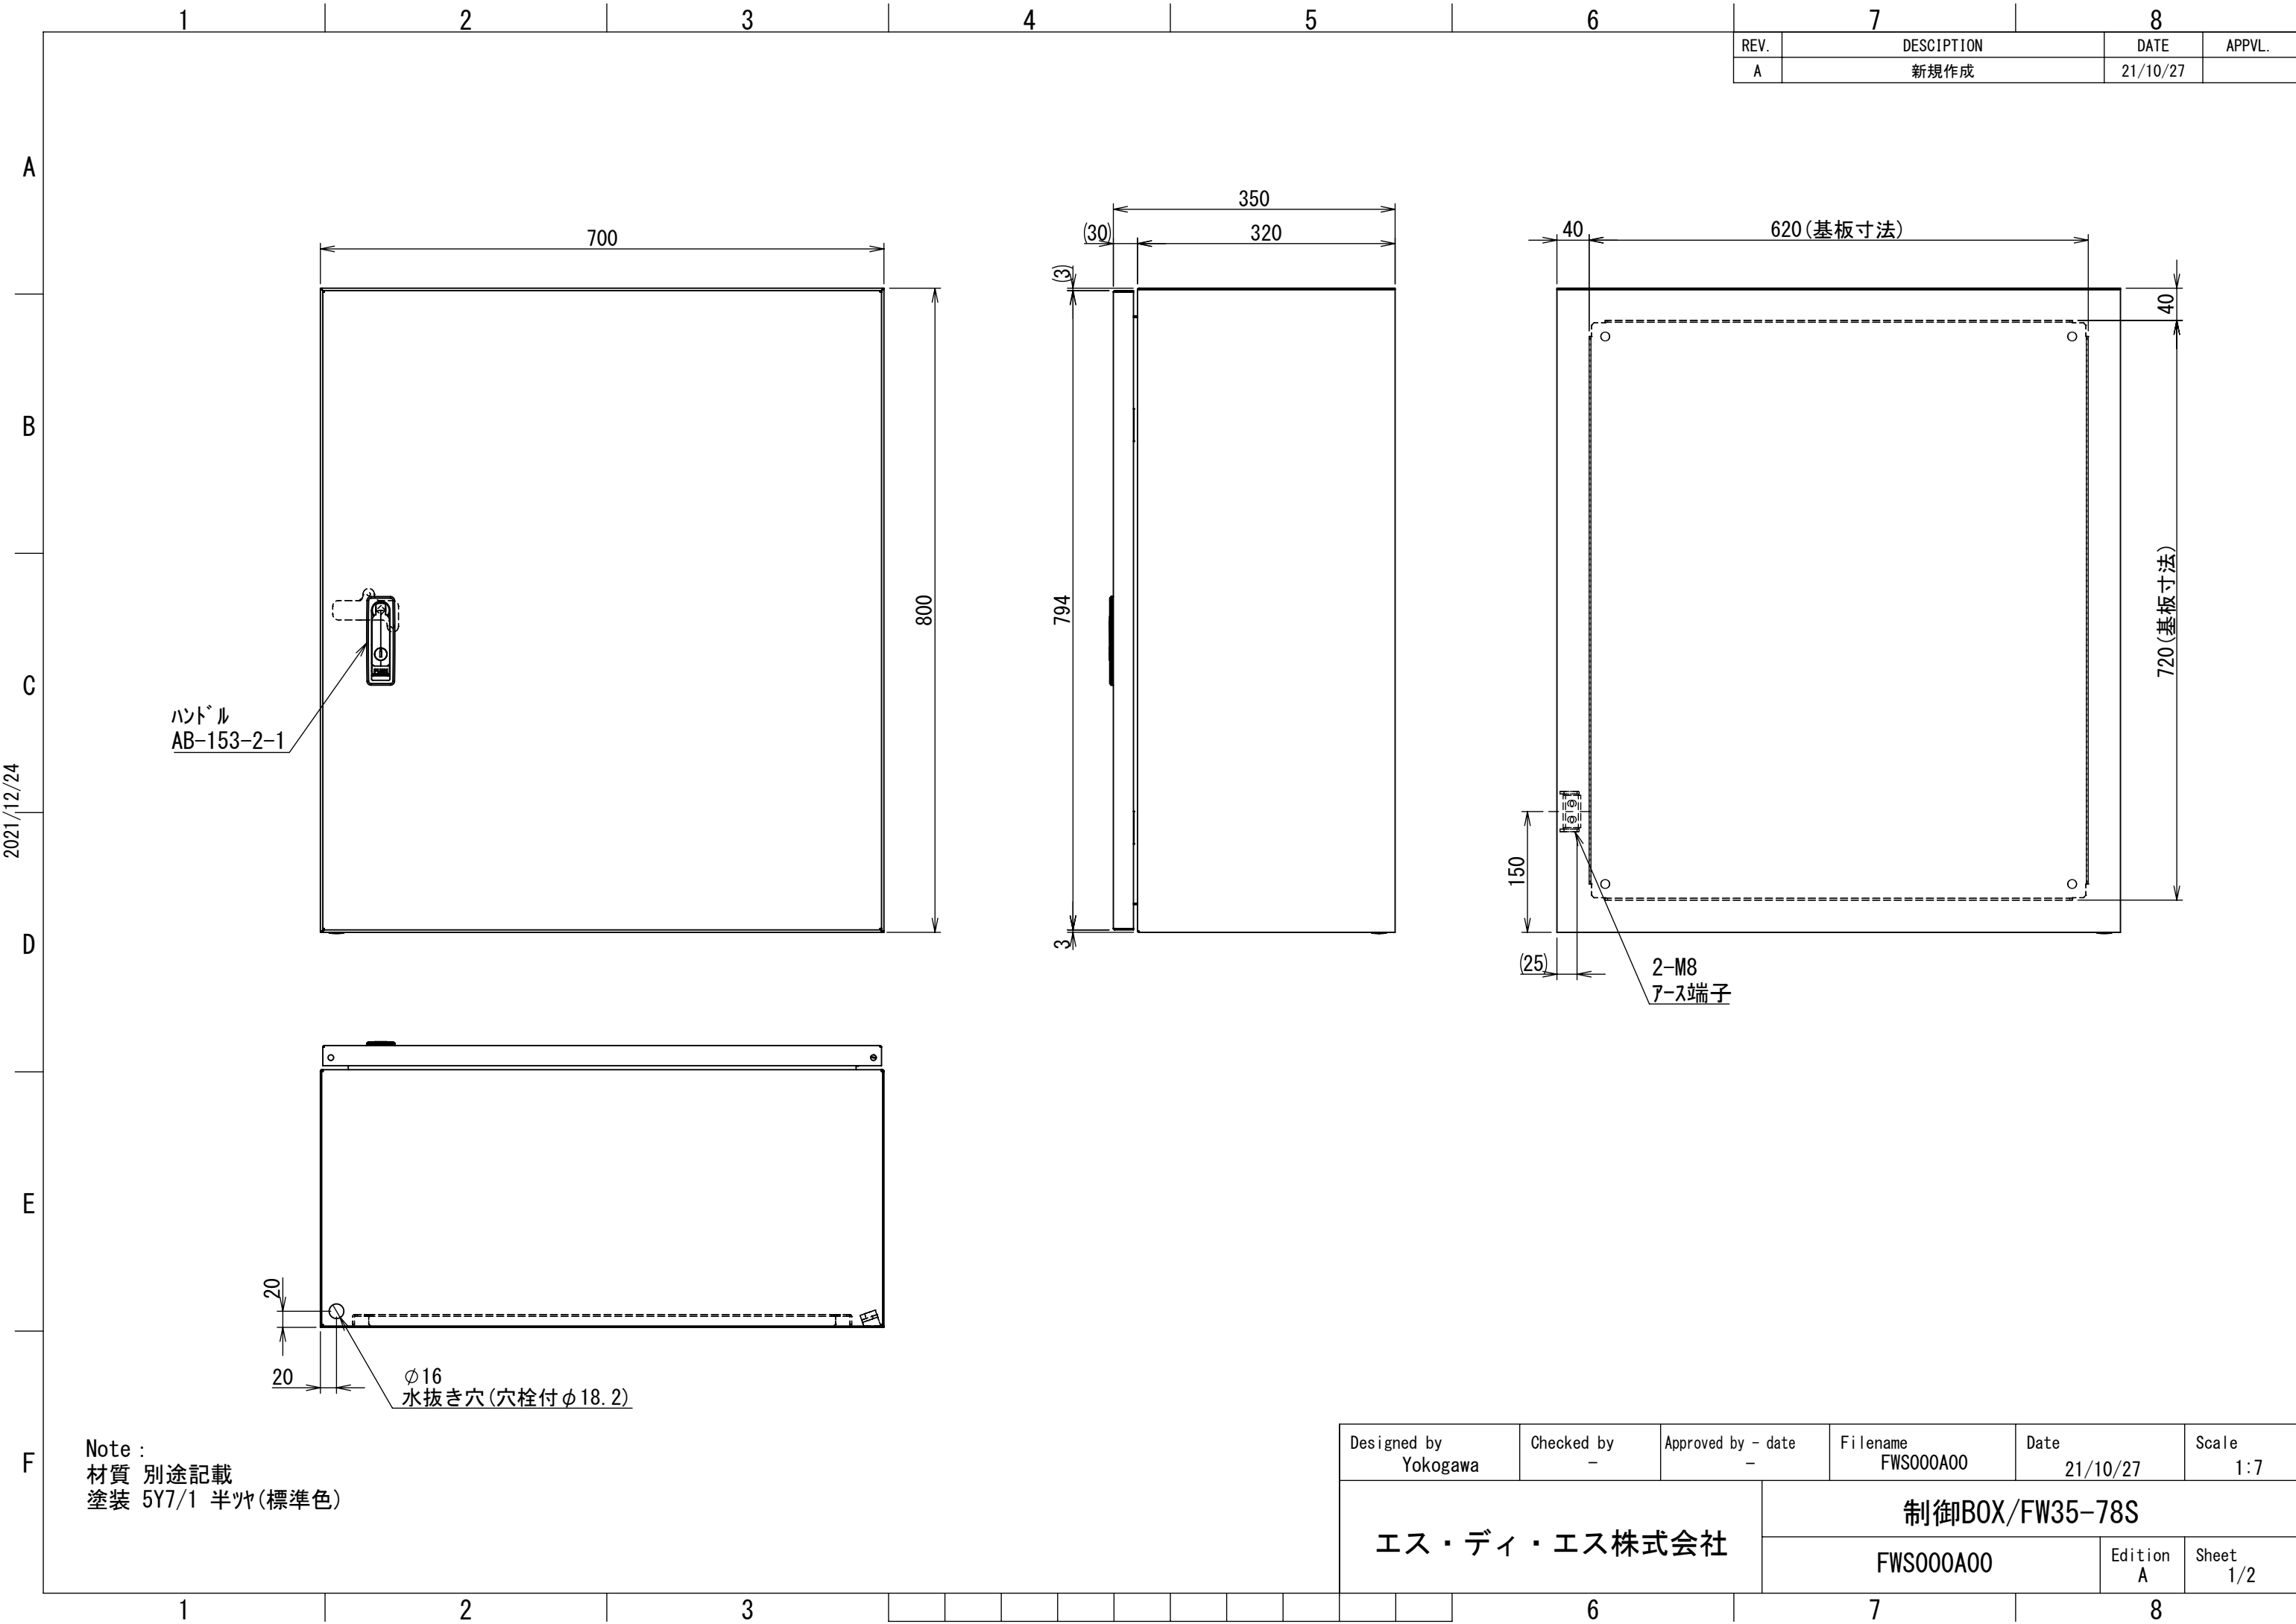

REV.	DESCRIPTION	DATE	APPVL.
A	新規作成	21/10/27	

2021/12/24

Note :
 材質 別途記載
 塗装 5Y7/1 半ツヤ(標準色)

Designed by Yokogawa	Checked by -	Approved by - date -	Filename FWS000A00	Date 21/10/27	Scale 1:7
エス・ディ・エス株式会社			制御BOX/FW35-78S		
			FWS000A00	Edition A	Sheet 1/2

2021/12/24

Note :
 材質 別途記載
 塗装 5Y7/1 半ツヤ(標準色)

Designed by Yokogawa	Checked by -	Approved by - date -	Filename FWS000A00	Date 21/10/27	Scale 1:6
エス・ディ・エス株式会社			制御BOX/FW35-78S		
			FWS000A00	Edition A	Sheet 2/2