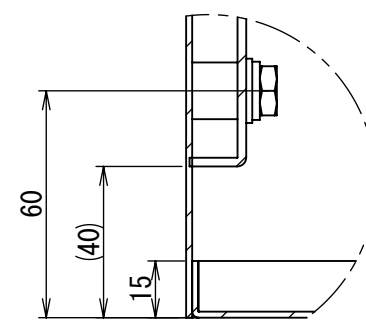

2022/01/14

A  
B  
C  
D  
E  
F

A  
B  
C  
D  
E  
F

2022/01/14

断面図 B-B

断面図 A-A

DETAIL C  
SCALE 1 : 2

DETAIL D  
SCALE 1 : 2

DETAIL F  
SCALE 1 : 2

DETAIL E  
SCALE 1 : 2

Note :  
材質 別途記載  
塗装 5Y7/1 半ツヤ(標準色)

Designed by Yokogawa	Checked by -	Approved by - date -	Filename FWS000A00	Date 21/10/27	Scale 1:6
エス・ディ・エス株式会社			制御BOX/FW35-77S		
			FWS000A00	Edition A	Sheet 2/2