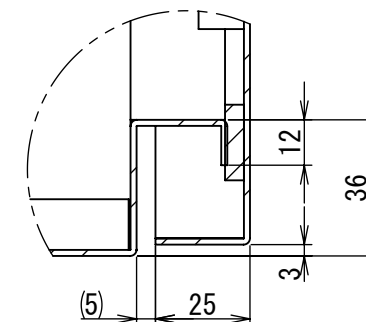

2022/01/14

A  
B  
C  
D  
E  
F

A  
B  
C  
D  
E  
F

2022/01/14

断面図 B-B

断面図 A-A

DETAIL C  
SCALE 1 : 2

DETAIL D  
SCALE 1 : 2

DETAIL F  
SCALE 1 : 2

DETAIL E  
SCALE 1 : 2

Note :  
材質 別途記載  
塗装 5Y7/1 半ツヤ(標準色)

Designed by Yokogawa	Checked by -	Approved by - date -	Filename FWS000A00	Date 21/10/27	Scale 1:6
エス・ディ・エス株式会社			制御BOX/FW35-77S		
			FWS000A00	Edition A	Sheet 2/2