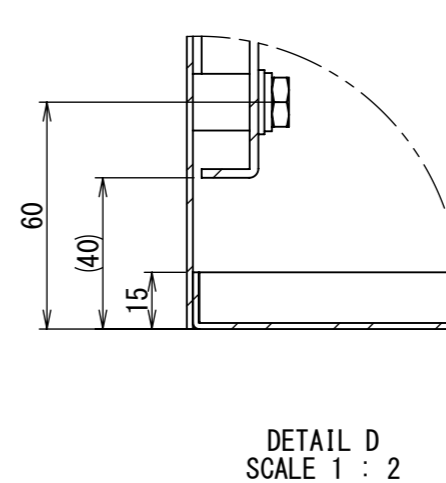

REV.	DESCRIPTION	DATE	APPL.
A	新規作成	21/10/27	

2022/01/17

Note :
 材質 別途記載
 塗装 5Y7/1. 半ツヤ(標準色)

Designed by Yokogawa	Checked by -	Approved by - date -	Filename FWS0000A00	Date 21/10/27	Scale 1:8
エス・ディ・エス株式会社			制御BOX/FW35-710S		
			FWS0000A00	Edition A	Sheet 1/2

2022/01/17

Note :
材質 別途記載
塗装 5Y7/1. 半ツヤ(標準色)

Designed by Yokogawa	Checked by -	Approved by - date -	Filename FWS0000A00	Date 21/10/27	Scale 1:8
エス・ディ・エス株式会社			制御BOX/FW35-710S		
			FWS0000A00	Edition A	Sheet 2/2