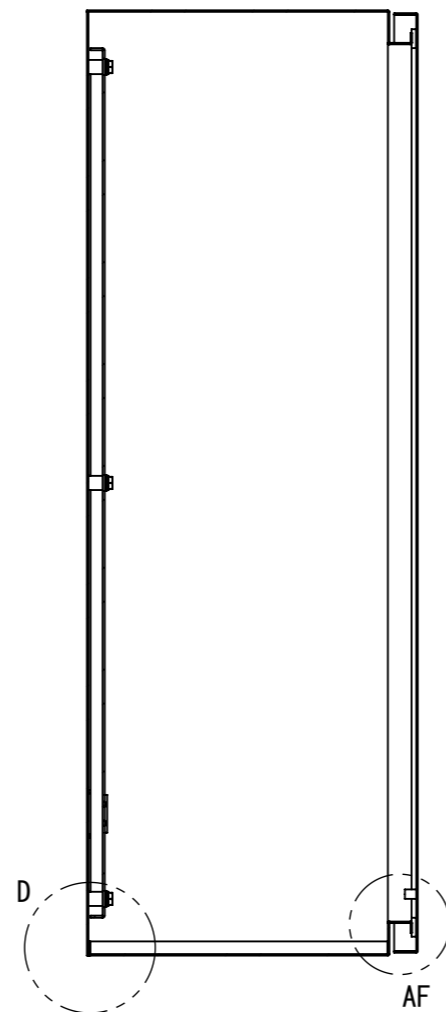

REV.	DESCRIPTION	DATE	APPL.
A	新規作成	21/10/27	

2022/01/17

Note :
 材質 別途記載
 塗装 5Y7/1. 半ツヤ(標準色)

Designed by Yokogawa	Checked by -	Approved by - date -	Filename FWS0000A00	Date 21/10/27	Scale 1:8
エス・ディ・エス株式会社			制御BOX/FW35-710S		
			FWS0000A00	Edition A	Sheet 1/2

2022/01/17

Note :
材質 別途記載
塗装 5Y7/1. 半ツヤ(標準色)

Designed by Yokogawa	Checked by -	Approved by - date -	Filename FWS0000A00	Date 21/10/27	Scale 1:8
エス・ディ・エス株式会社			制御BOX/FW35-710S		
			FWS0000A00	Edition A	Sheet 2/2