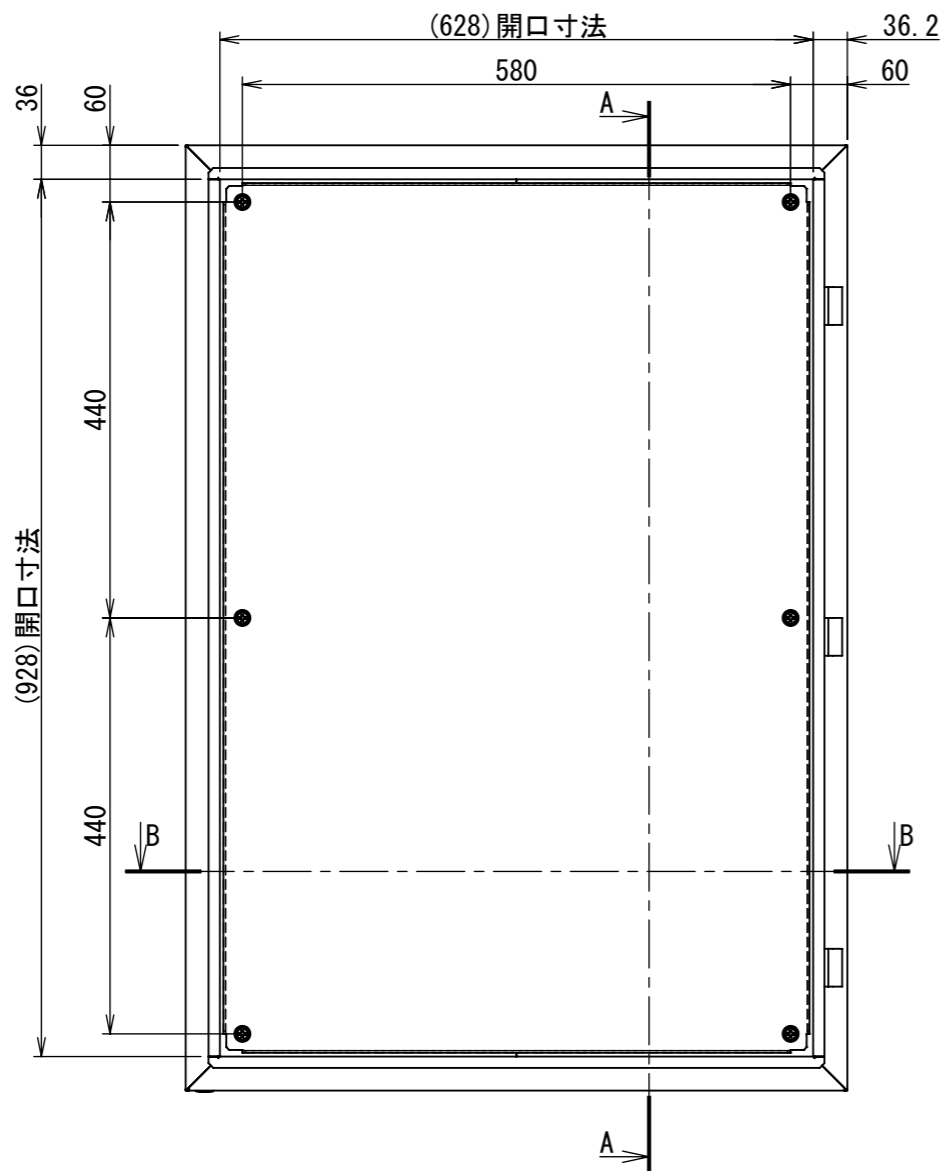

REV.	DESCRIPTION	DATE	APPL.
A	新規作成	21/10/27	

2022/01/17

Note :
 材質 別途記載
 塗装 5Y7/1. 半ツヤ(標準色)

Designed by Yokogawa	Checked by -	Approved by - date -	Filename FWS0000A00	Date 21/10/27	Scale 1:8
エス・ディ・エス株式会社			制御BOX/FW35-710S		
			FWS0000A00	Edition A	Sheet 1/2

2022/01/17

Note :
材質 別途記載
塗装 5Y7/1. 半ツヤ(標準色)

Designed by Yokogawa	Checked by -	Approved by - date -	Filename FWS0000A00	Date 21/10/27	Scale 1:8
エス・ディ・エス株式会社			制御BOX/FW35-710S		
			FWS0000A00	Edition A	Sheet 2/2