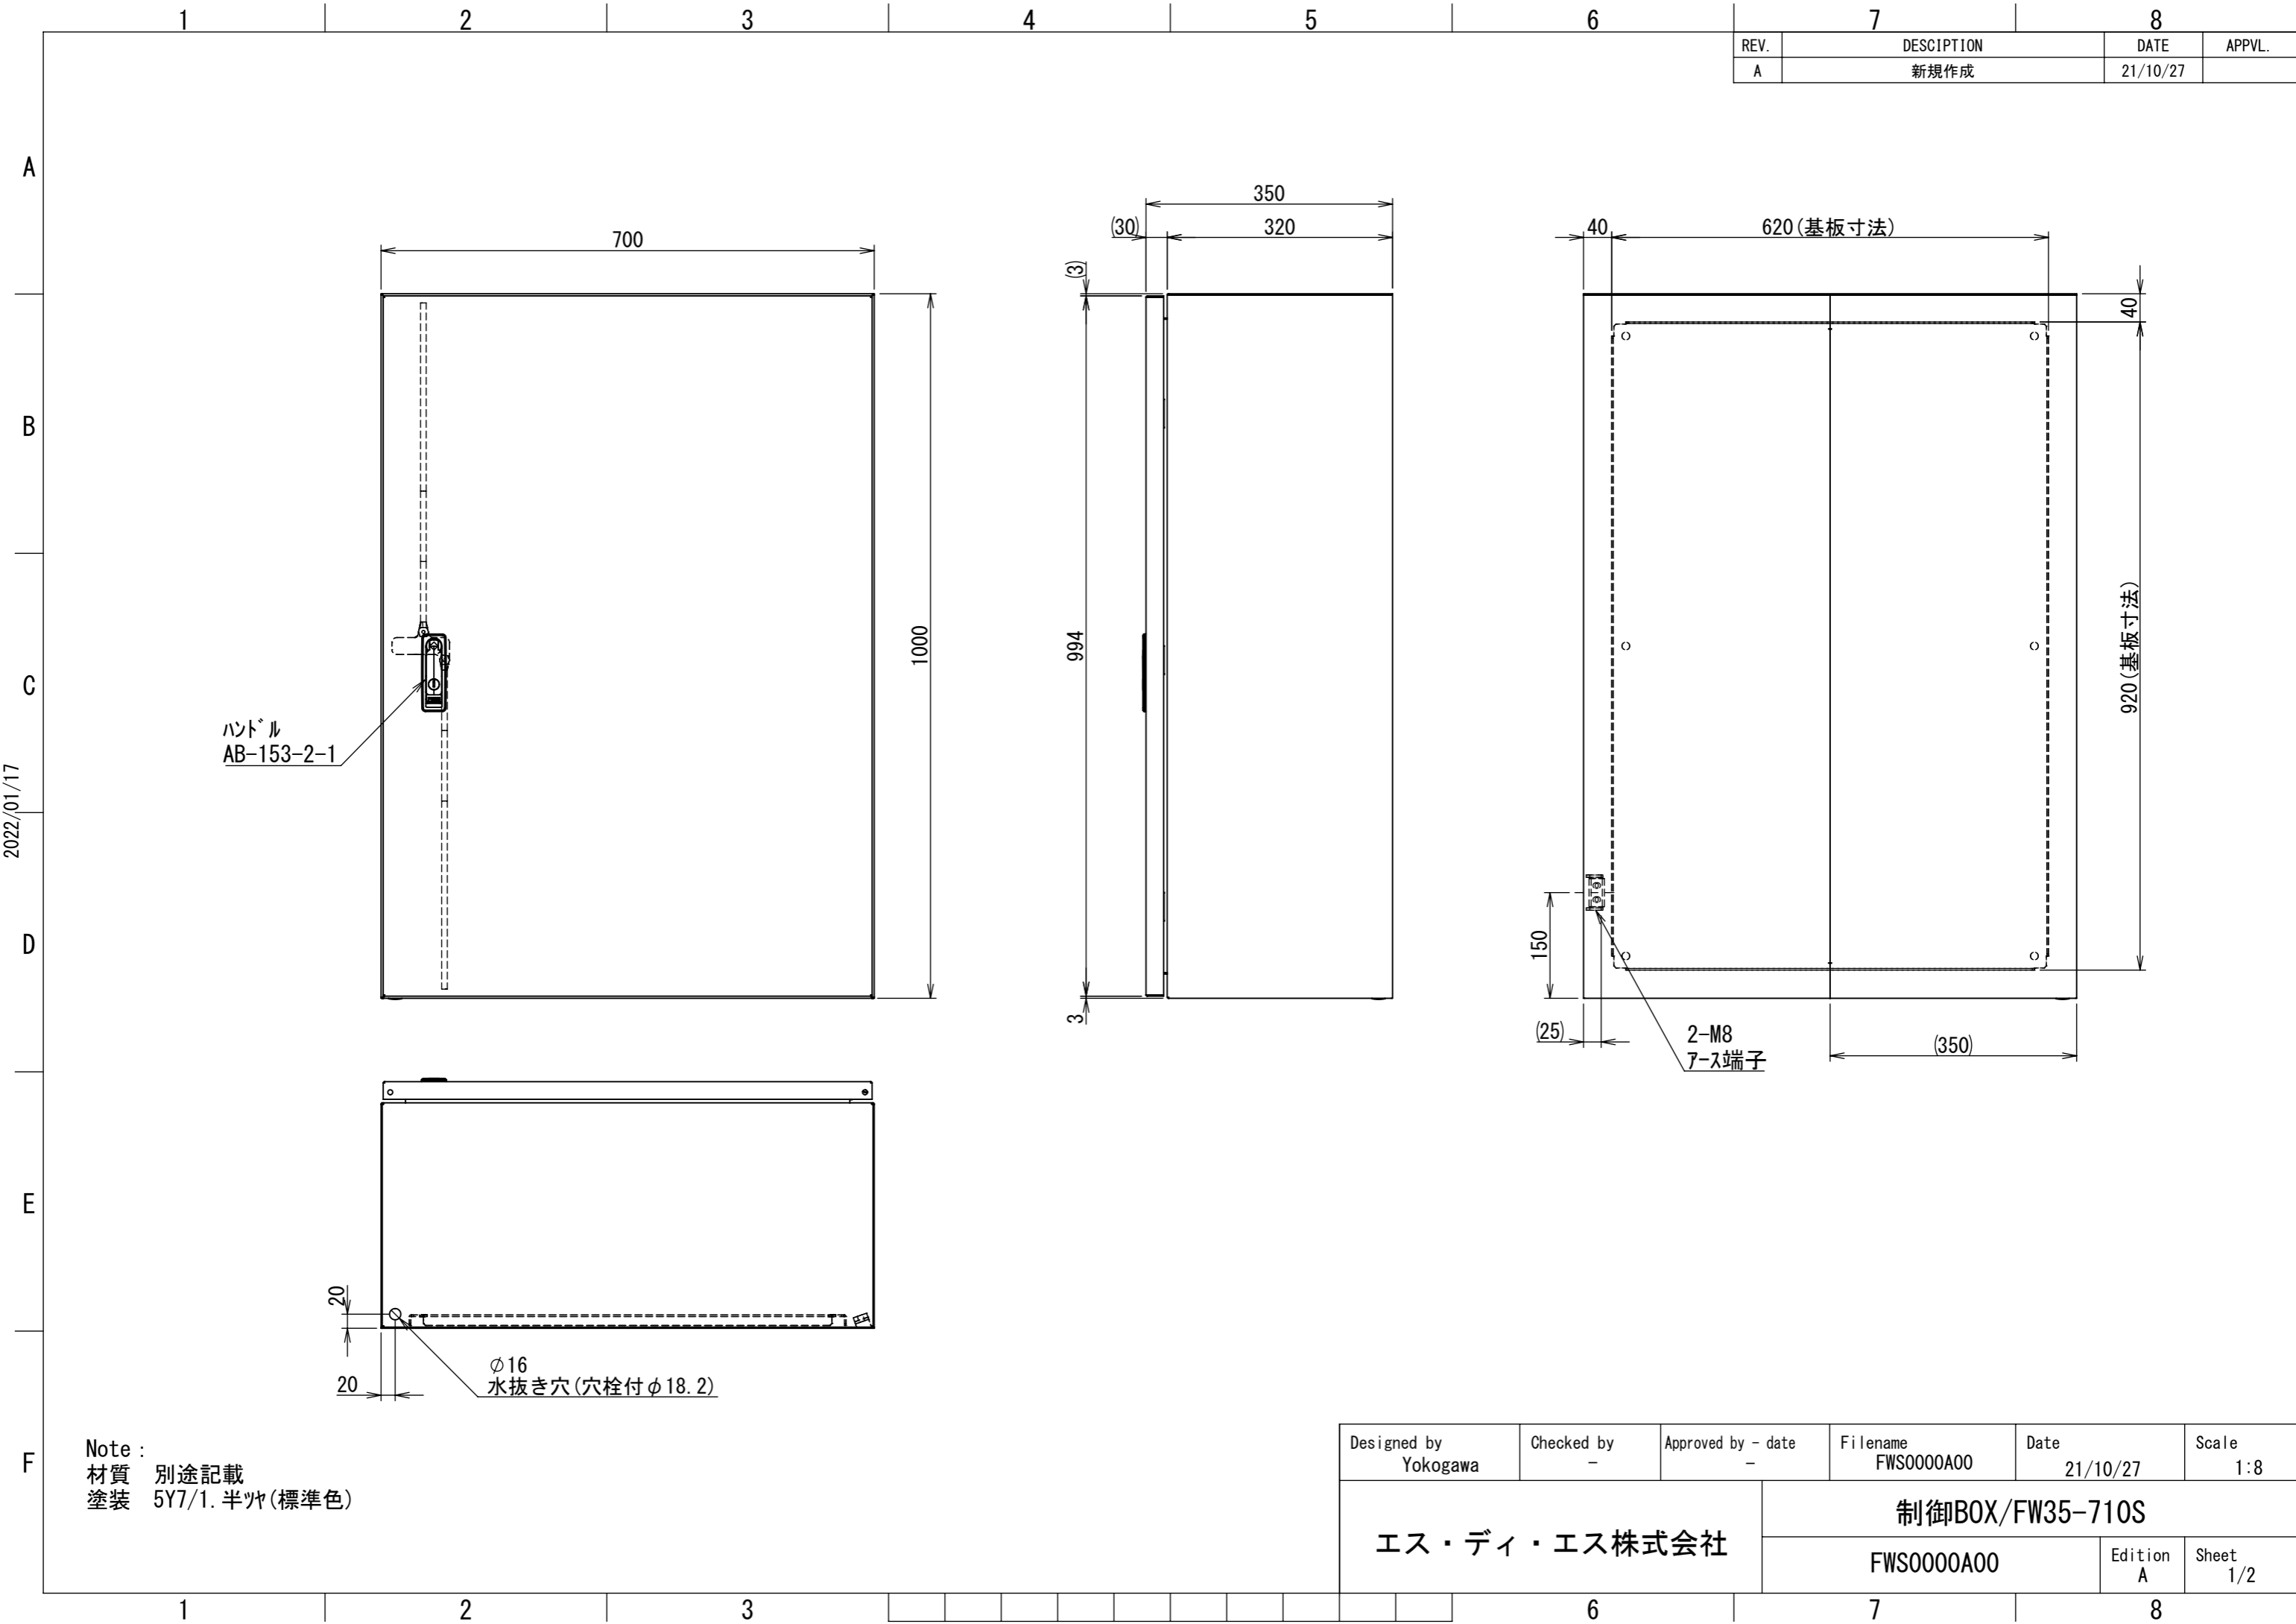

REV.	DESCRIPTION	DATE	APPL.
A	新規作成	21/10/27	

2022/01/17

Note :
 材質 別途記載
 塗装 5Y7/1. 半ツヤ(標準色)

Designed by Yokogawa	Checked by -	Approved by - date -	Filename FWS0000A00	Date 21/10/27	Scale 1:8
エス・ディ・エス株式会社			制御BOX/FW35-710S		
			FWS0000A00	Edition A	Sheet 1/2

2022/01/17

Note :
材質 別途記載
塗装 5Y7/1. 半ツヤ(標準色)

Designed by Yokogawa	Checked by -	Approved by - date -	Filename FWS0000A00	Date 21/10/27	Scale 1:8
エス・ディ・エス株式会社			制御BOX/FW35-710S		
			FWS0000A00	Edition A	Sheet 2/2