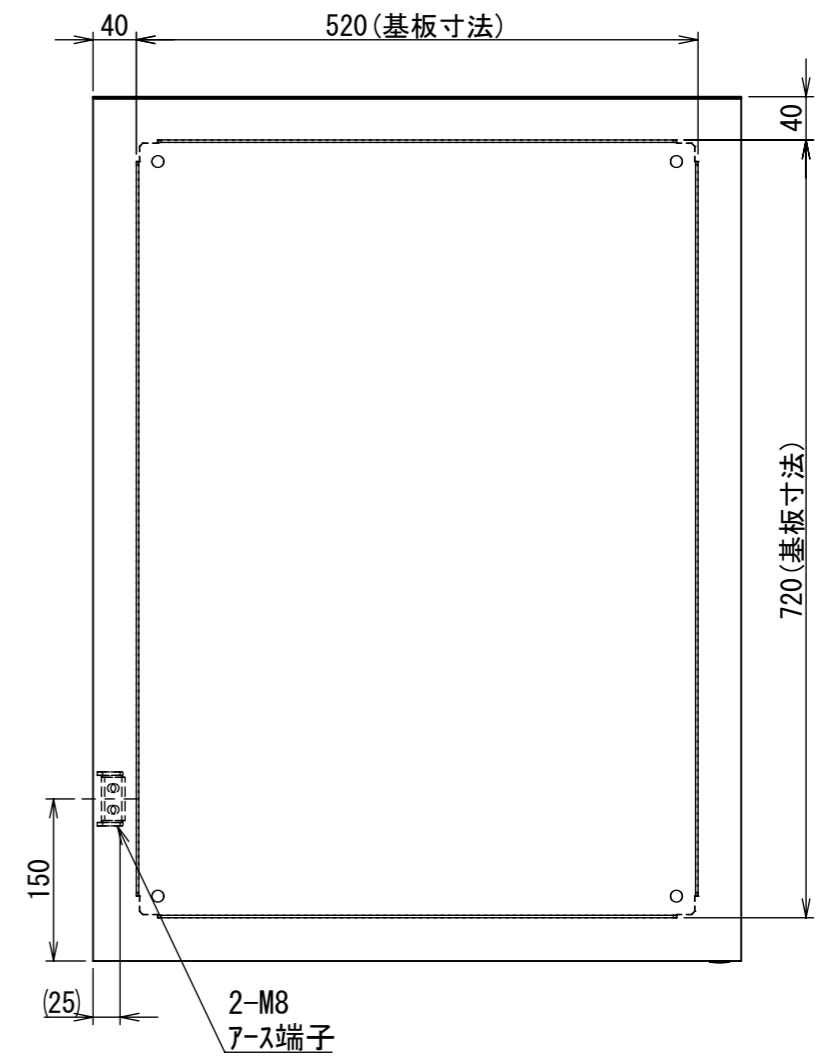

REV.	DESCRIPTION	DATE	APPVL.
A	新規作成	21/10/27	

Note :  
材質 別途記載  
塗装 5Y7/1 半ツヤ(標準色)

Designed by Yokogawa	Checked by -	Approved by - date -	Filename FWS000A00	Date 21/10/27	Scale 1:7
エス・ディ・エス株式会社			制御BOX/FW35-68S		
			FWS000A00	Edition A	Sheet 1/2

Note :  
 材質 別途記載  
 塗装 5Y7/1 半ツヤ(標準色)

Designed by Yokogawa	Checked by -	Approved by - date -	Filename FWS000A00	Date 21/10/27	Scale 1:6
エス・ディ・エス株式会社			制御BOX/FW35-68S		
			FWS000A00	Edition A	Sheet 2/2