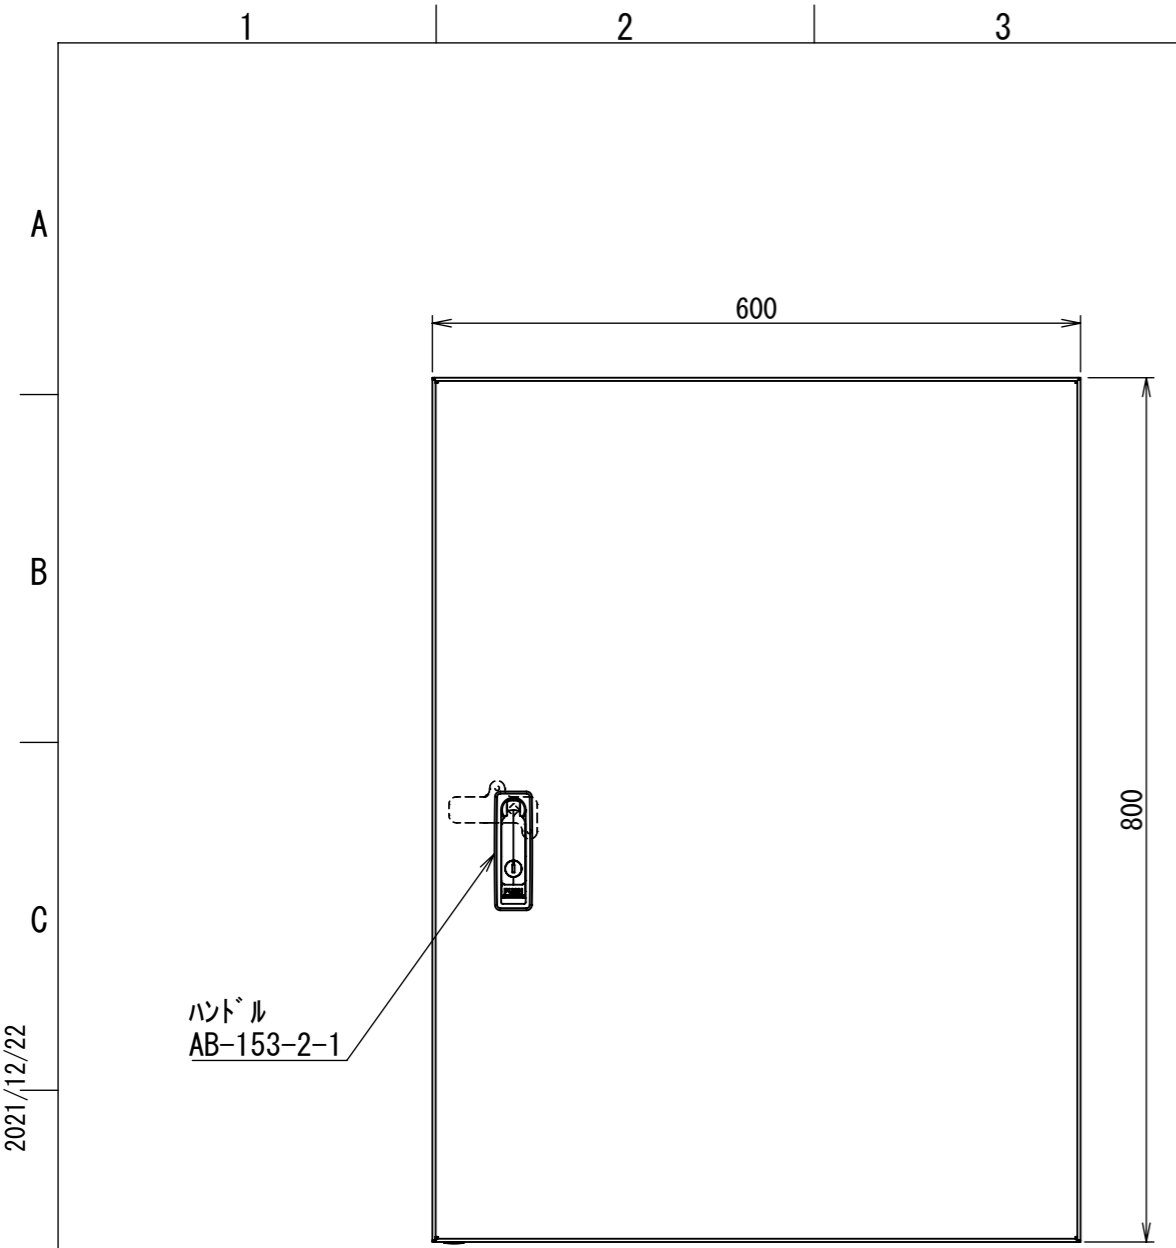

REV.	DESCRIPTION	DATE	APPVL.
A	新規作成	21/10/27	

Note :  
材質 別途記載  
塗装 5Y7/1 半ツヤ(標準色)

Designed by Yokogawa	Checked by -	Approved by - date -	Filename FWS000A00	Date 21/10/27	Scale 1:7
エス・ディ・エス株式会社			制御BOX/FW35-68S		
			FWS000A00	Edition A	Sheet 1/2

Note :  
 材質 別途記載  
 塗装 5Y7/1 半ツヤ(標準色)

Designed by Yokogawa	Checked by -	Approved by - date -	Filename FWS000A00	Date 21/10/27	Scale 1:6
エス・ディ・エス株式会社			制御BOX/FW35-68S		
			FWS000A00	Edition A	Sheet 2/2