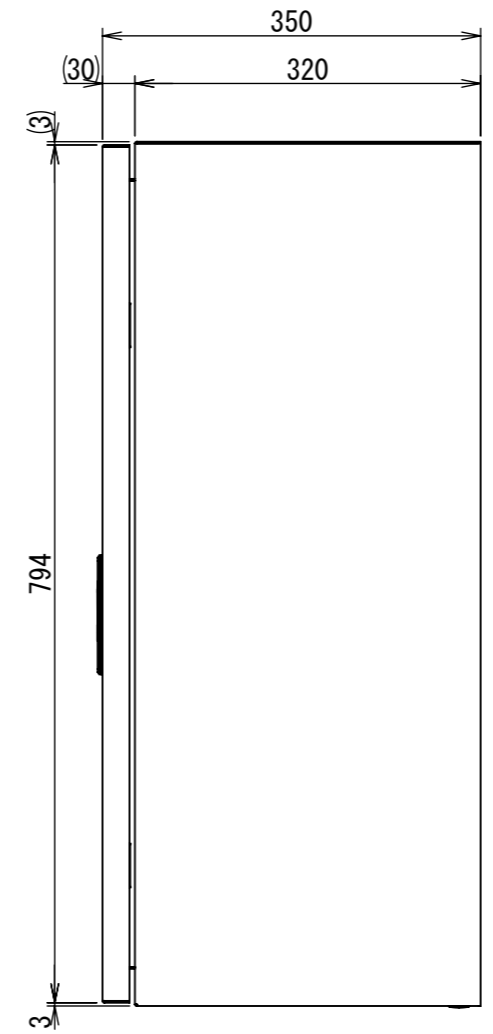

REV.	DESCRIPTION	DATE	APPVL.
A	新規作成	21/10/27	

Note :  
材質 別途記載  
塗装 5Y7/1 半ツヤ(標準色)

Designed by Yokogawa	Checked by -	Approved by - date -	Filename FWS000A00	Date 21/10/27	Scale 1:7
エス・ディ・エス株式会社			制御BOX/FW35-68S		
			FWS000A00	Edition A	Sheet 1/2

Note :  
 材質 別途記載  
 塗装 5Y7/1 半ツヤ(標準色)

Designed by Yokogawa	Checked by -	Approved by - date -	Filename FWS000A00	Date 21/10/27	Scale 1:6
エス・ディ・エス株式会社			制御BOX/FW35-68S		
			FWS000A00	Edition A	Sheet 2/2