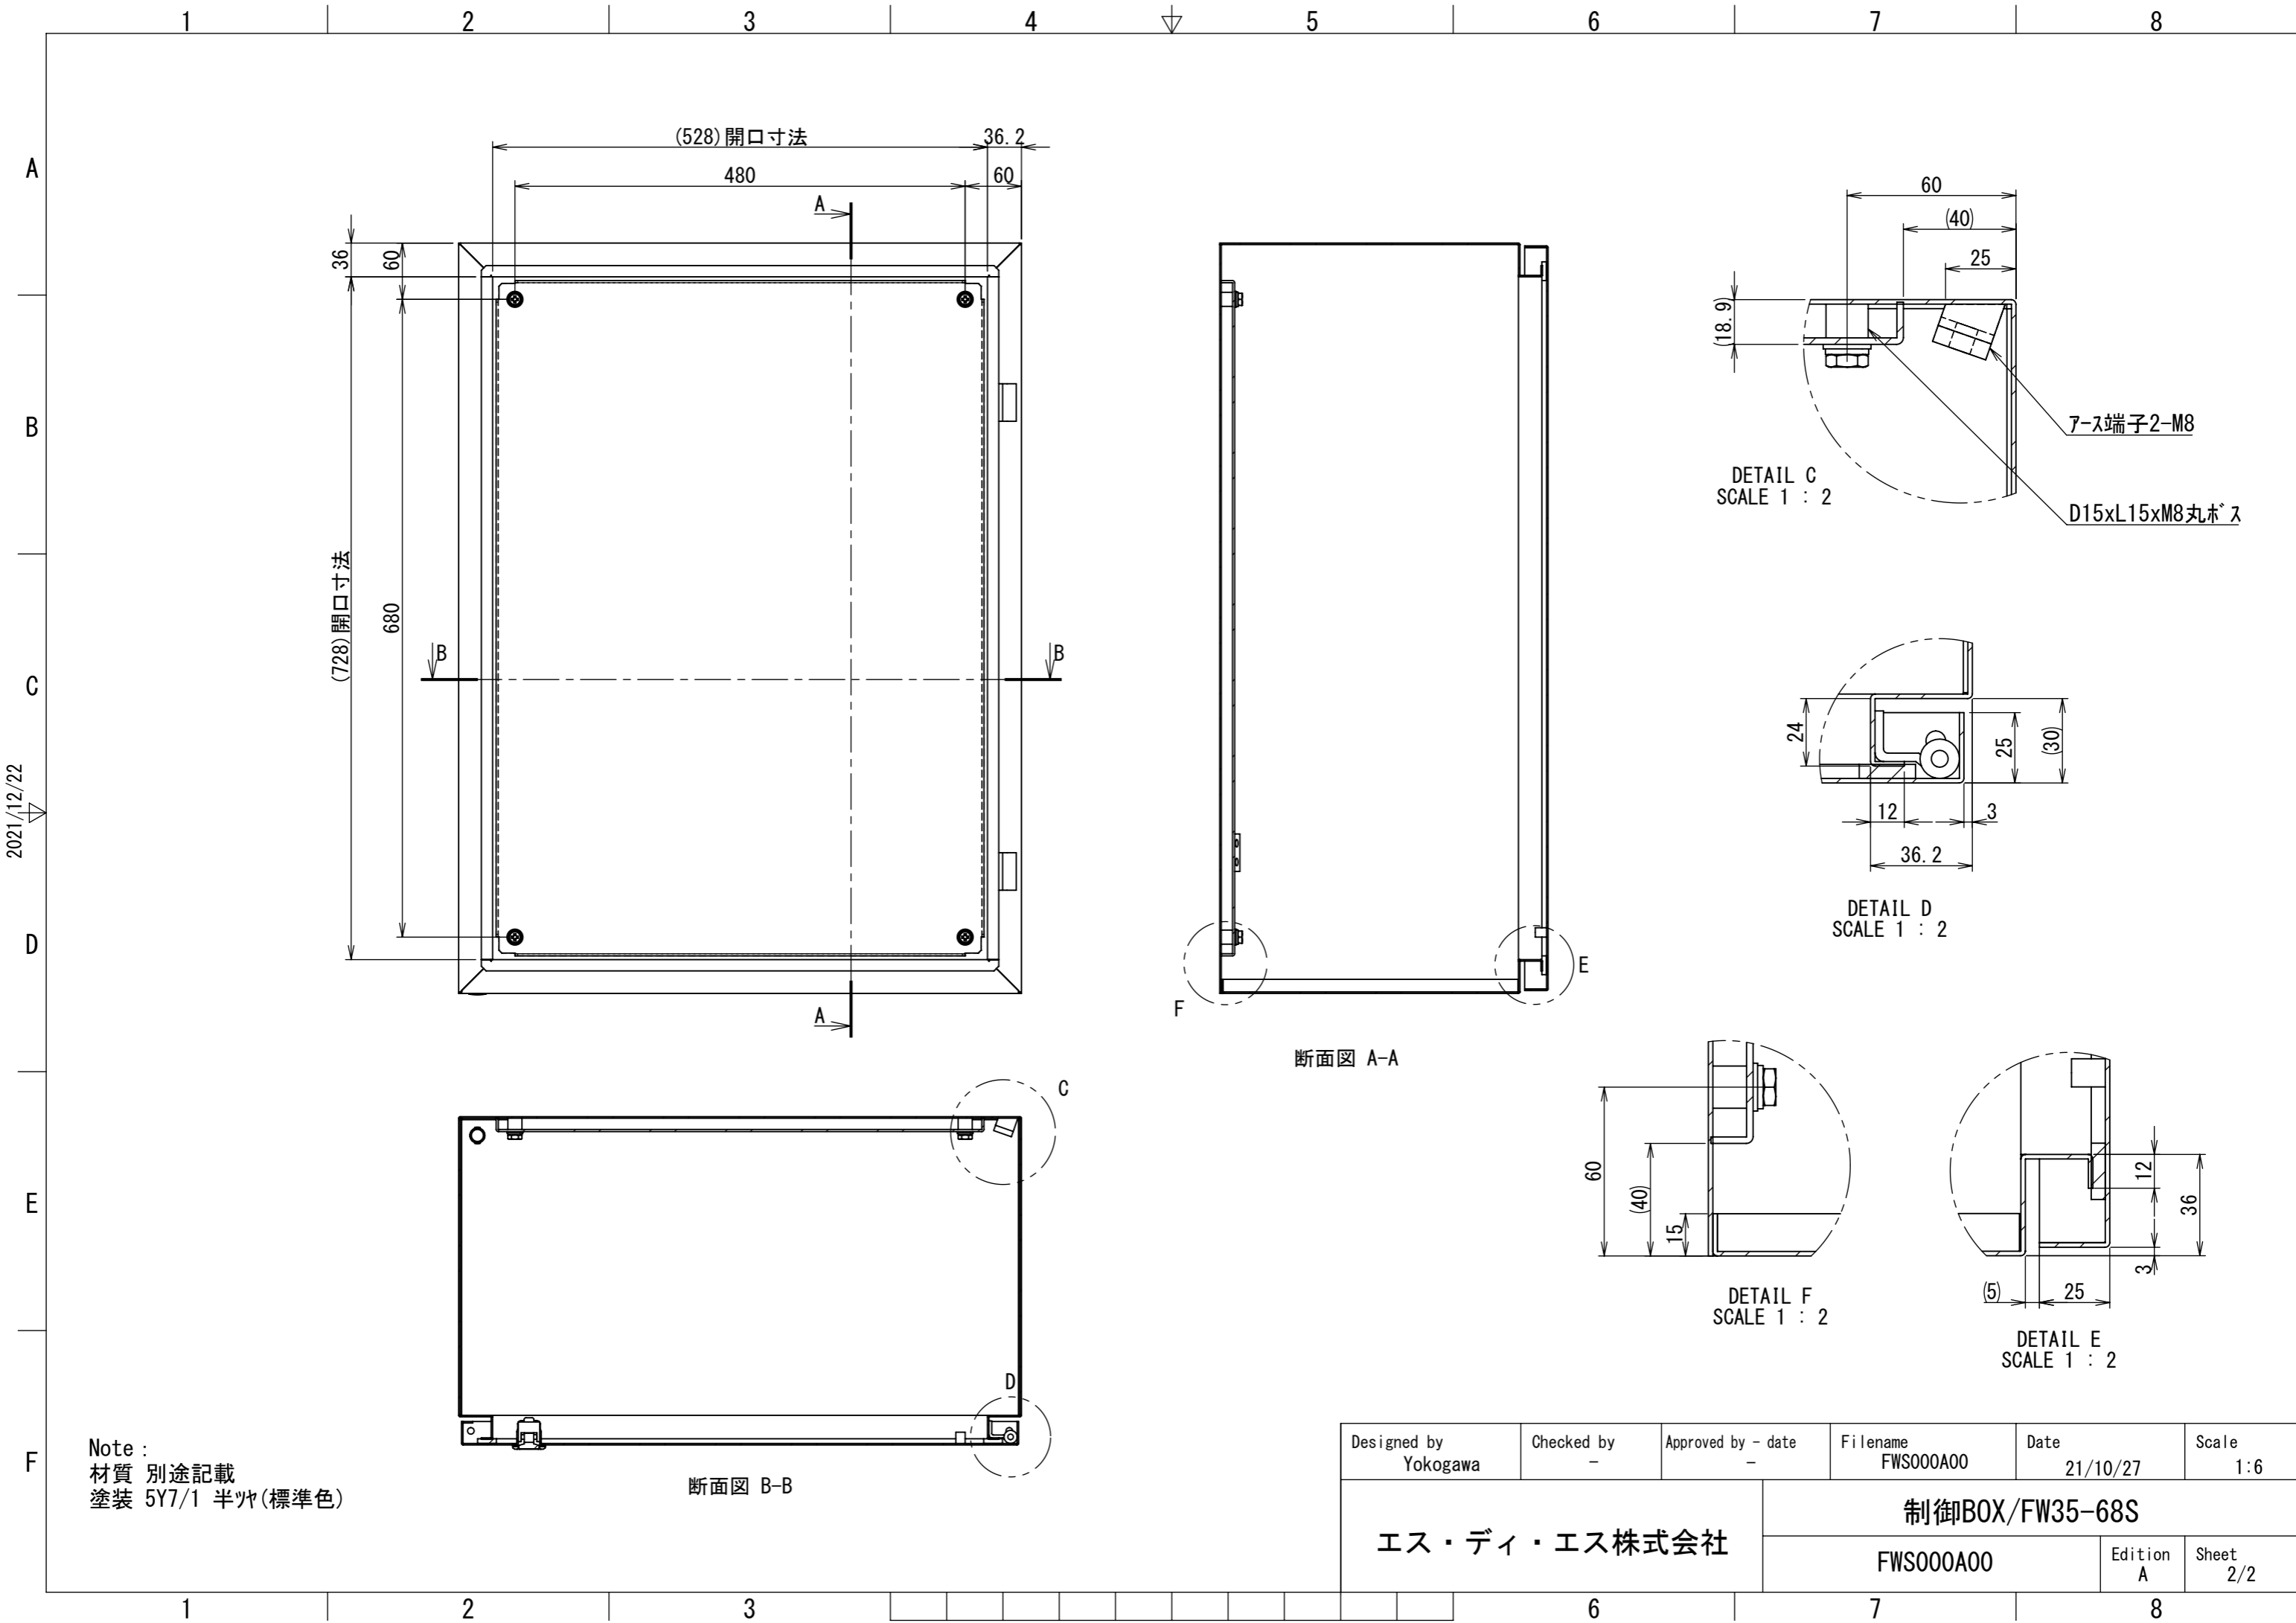

REV.	DESCRIPTION	DATE	APPVL.
A	新規作成	21/10/27	

Note :  
材質 別途記載  
塗装 5Y7/1 半ツヤ(標準色)

Designed by Yokogawa	Checked by -	Approved by - date -	Filename FWS000A00	Date 21/10/27	Scale 1:7
エス・ディ・エス株式会社			制御BOX/FW35-68S		
			FWS000A00	Edition A	Sheet 1/2

Note :  
 材質 別途記載  
 塗装 5Y7/1 半ツヤ(標準色)

Designed by Yokogawa	Checked by -	Approved by - date -	Filename FWS000A00	Date 21/10/27	Scale 1:6
エス・ディ・エス株式会社			制御BOX/FW35-68S		
			FWS000A00	Edition A	Sheet 2/2