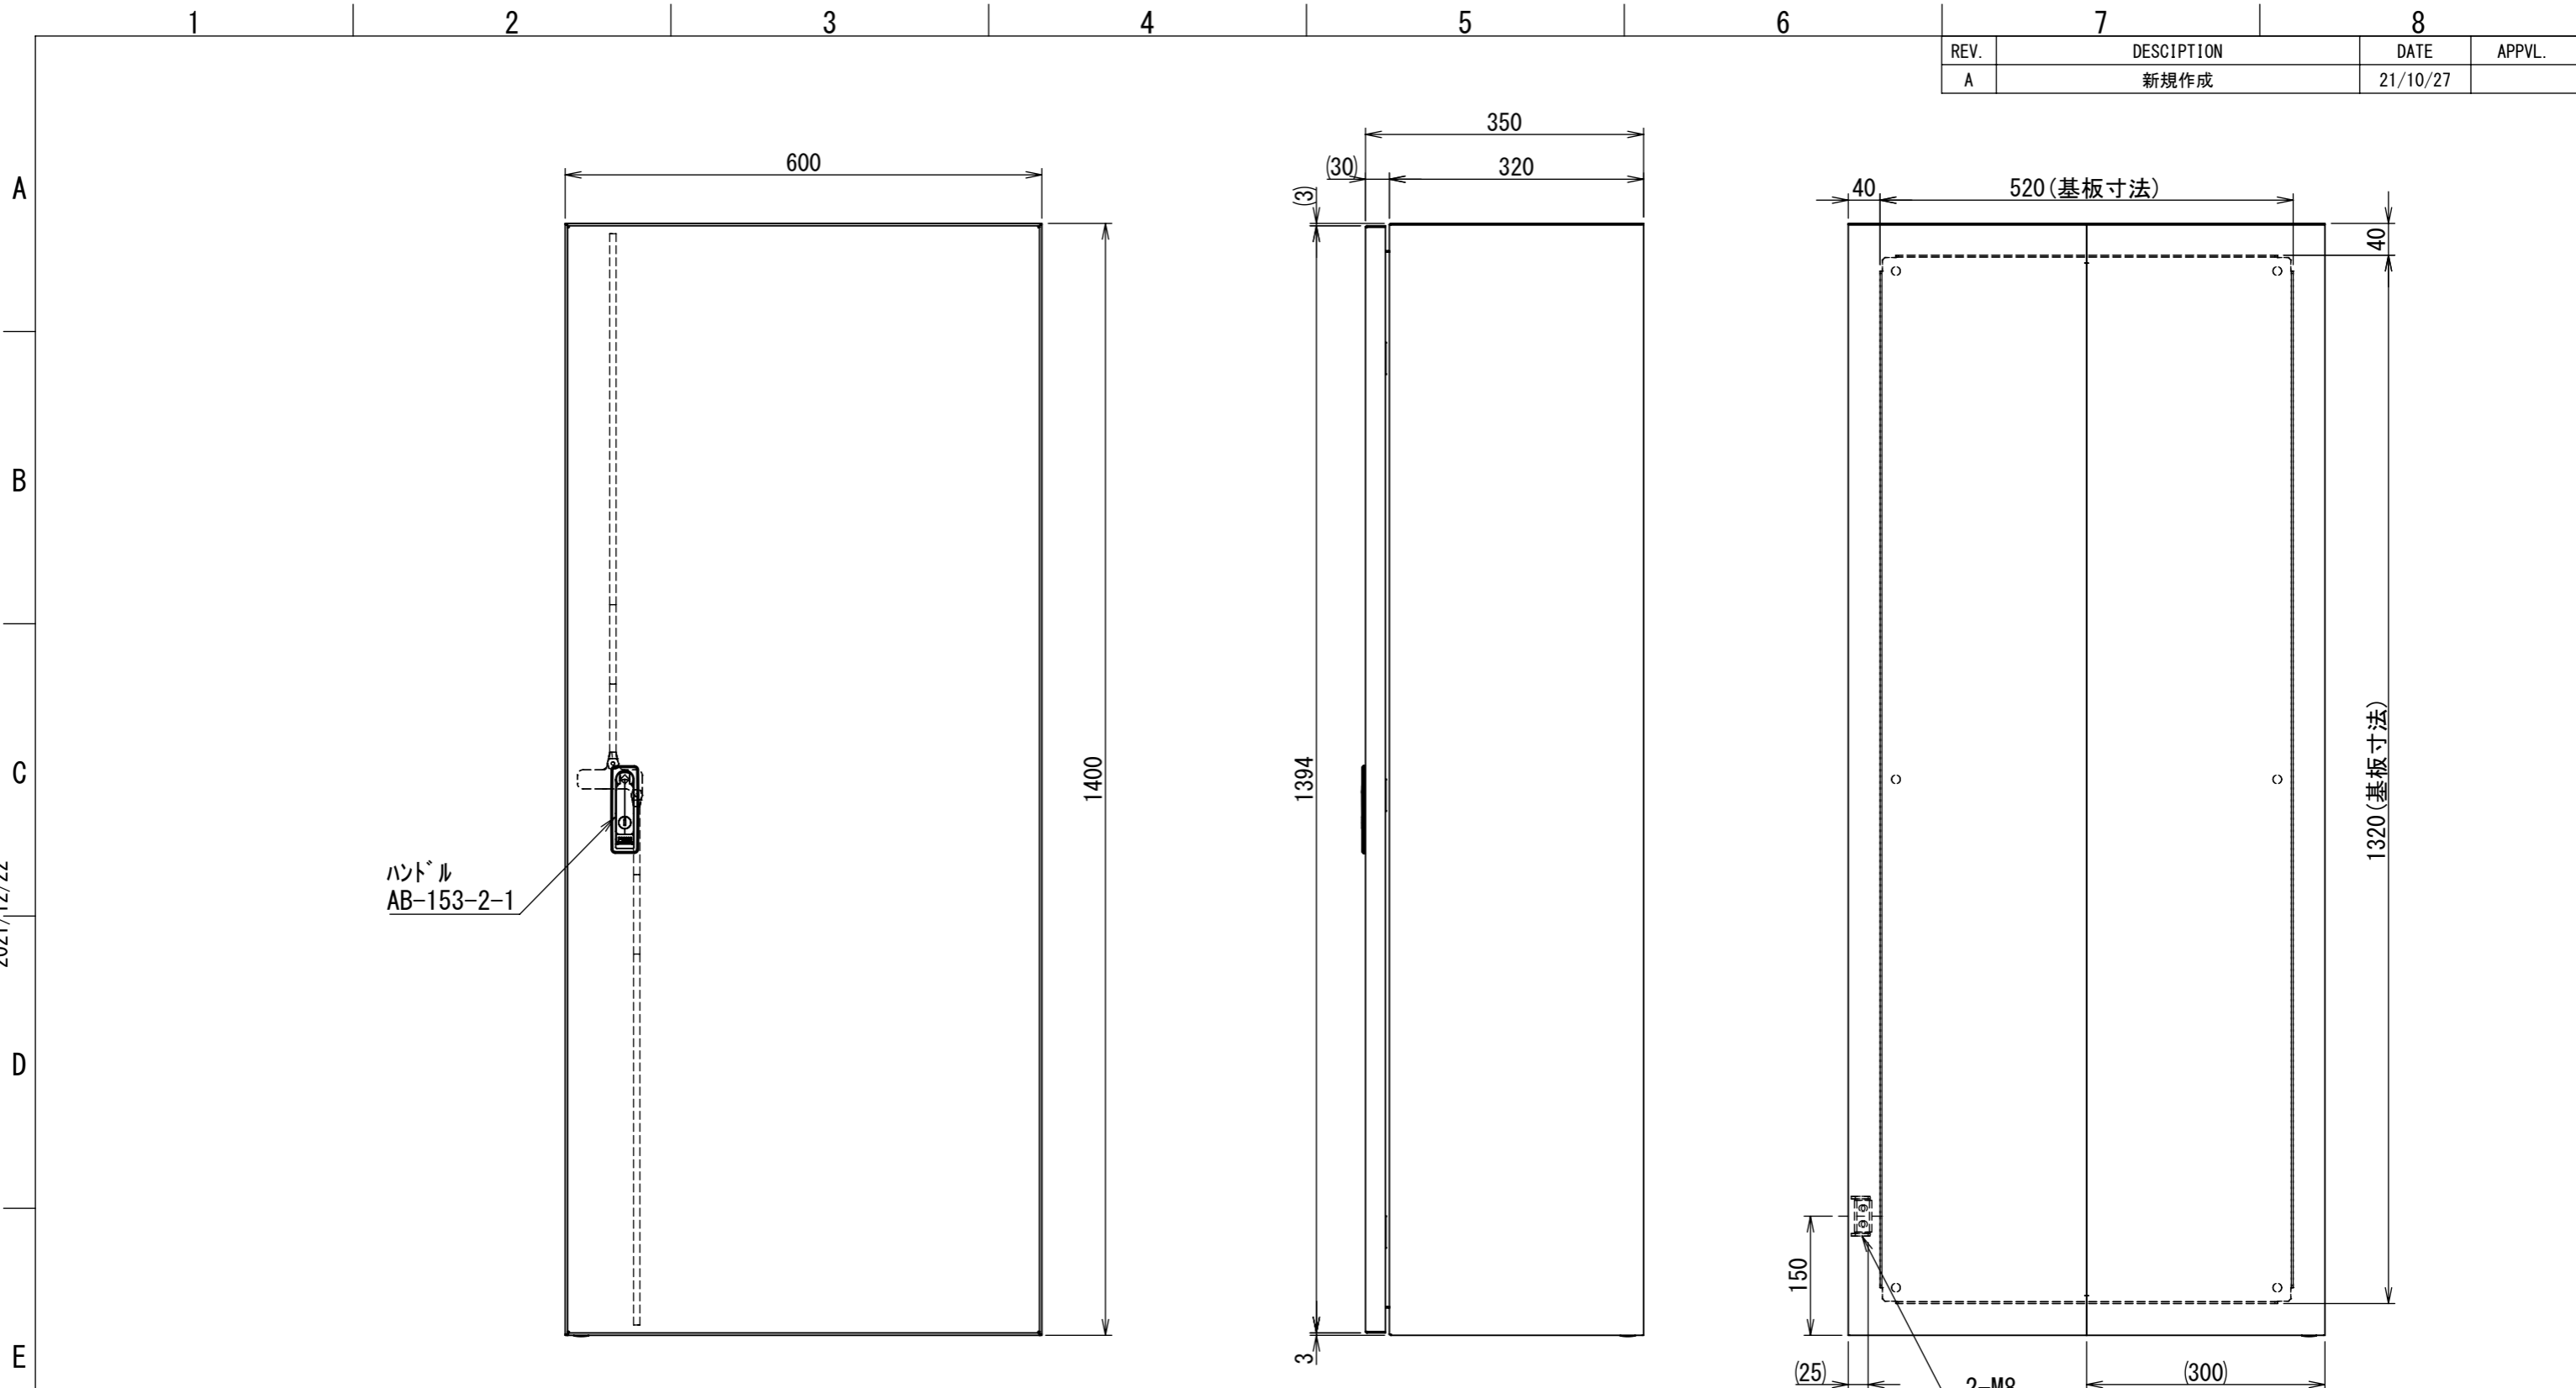

REV.	DESCRIPTION	DATE	APPL.
A	新規作成	21/10/27	

2021/12/22

Note :
 材質 別途記載
 塗装 5Y7/1. 半ツヤ(標準色)

Designed by Yokogawa	Checked by -	Approved by - date -	Filename FWS0000A00	Date 21/10/27	Scale 1:8
エス・ディ・エス株式会社			制御BOX/FW35-614S		
			FWS0000A00	Edition A	Sheet 1/2

2021/12/22

Note :
 材質 別途記載
 塗装 5Y7/1. 半ツヤ(標準色)

Designed by Yokogawa	Checked by -	Approved by - date -	Filename FWS0000A00	Date 21/10/27	Scale 1:8
エス・ディ・エス株式会社			制御BOX/FW35-614S		
			FWS0000A00	Edition A	Sheet 2/2