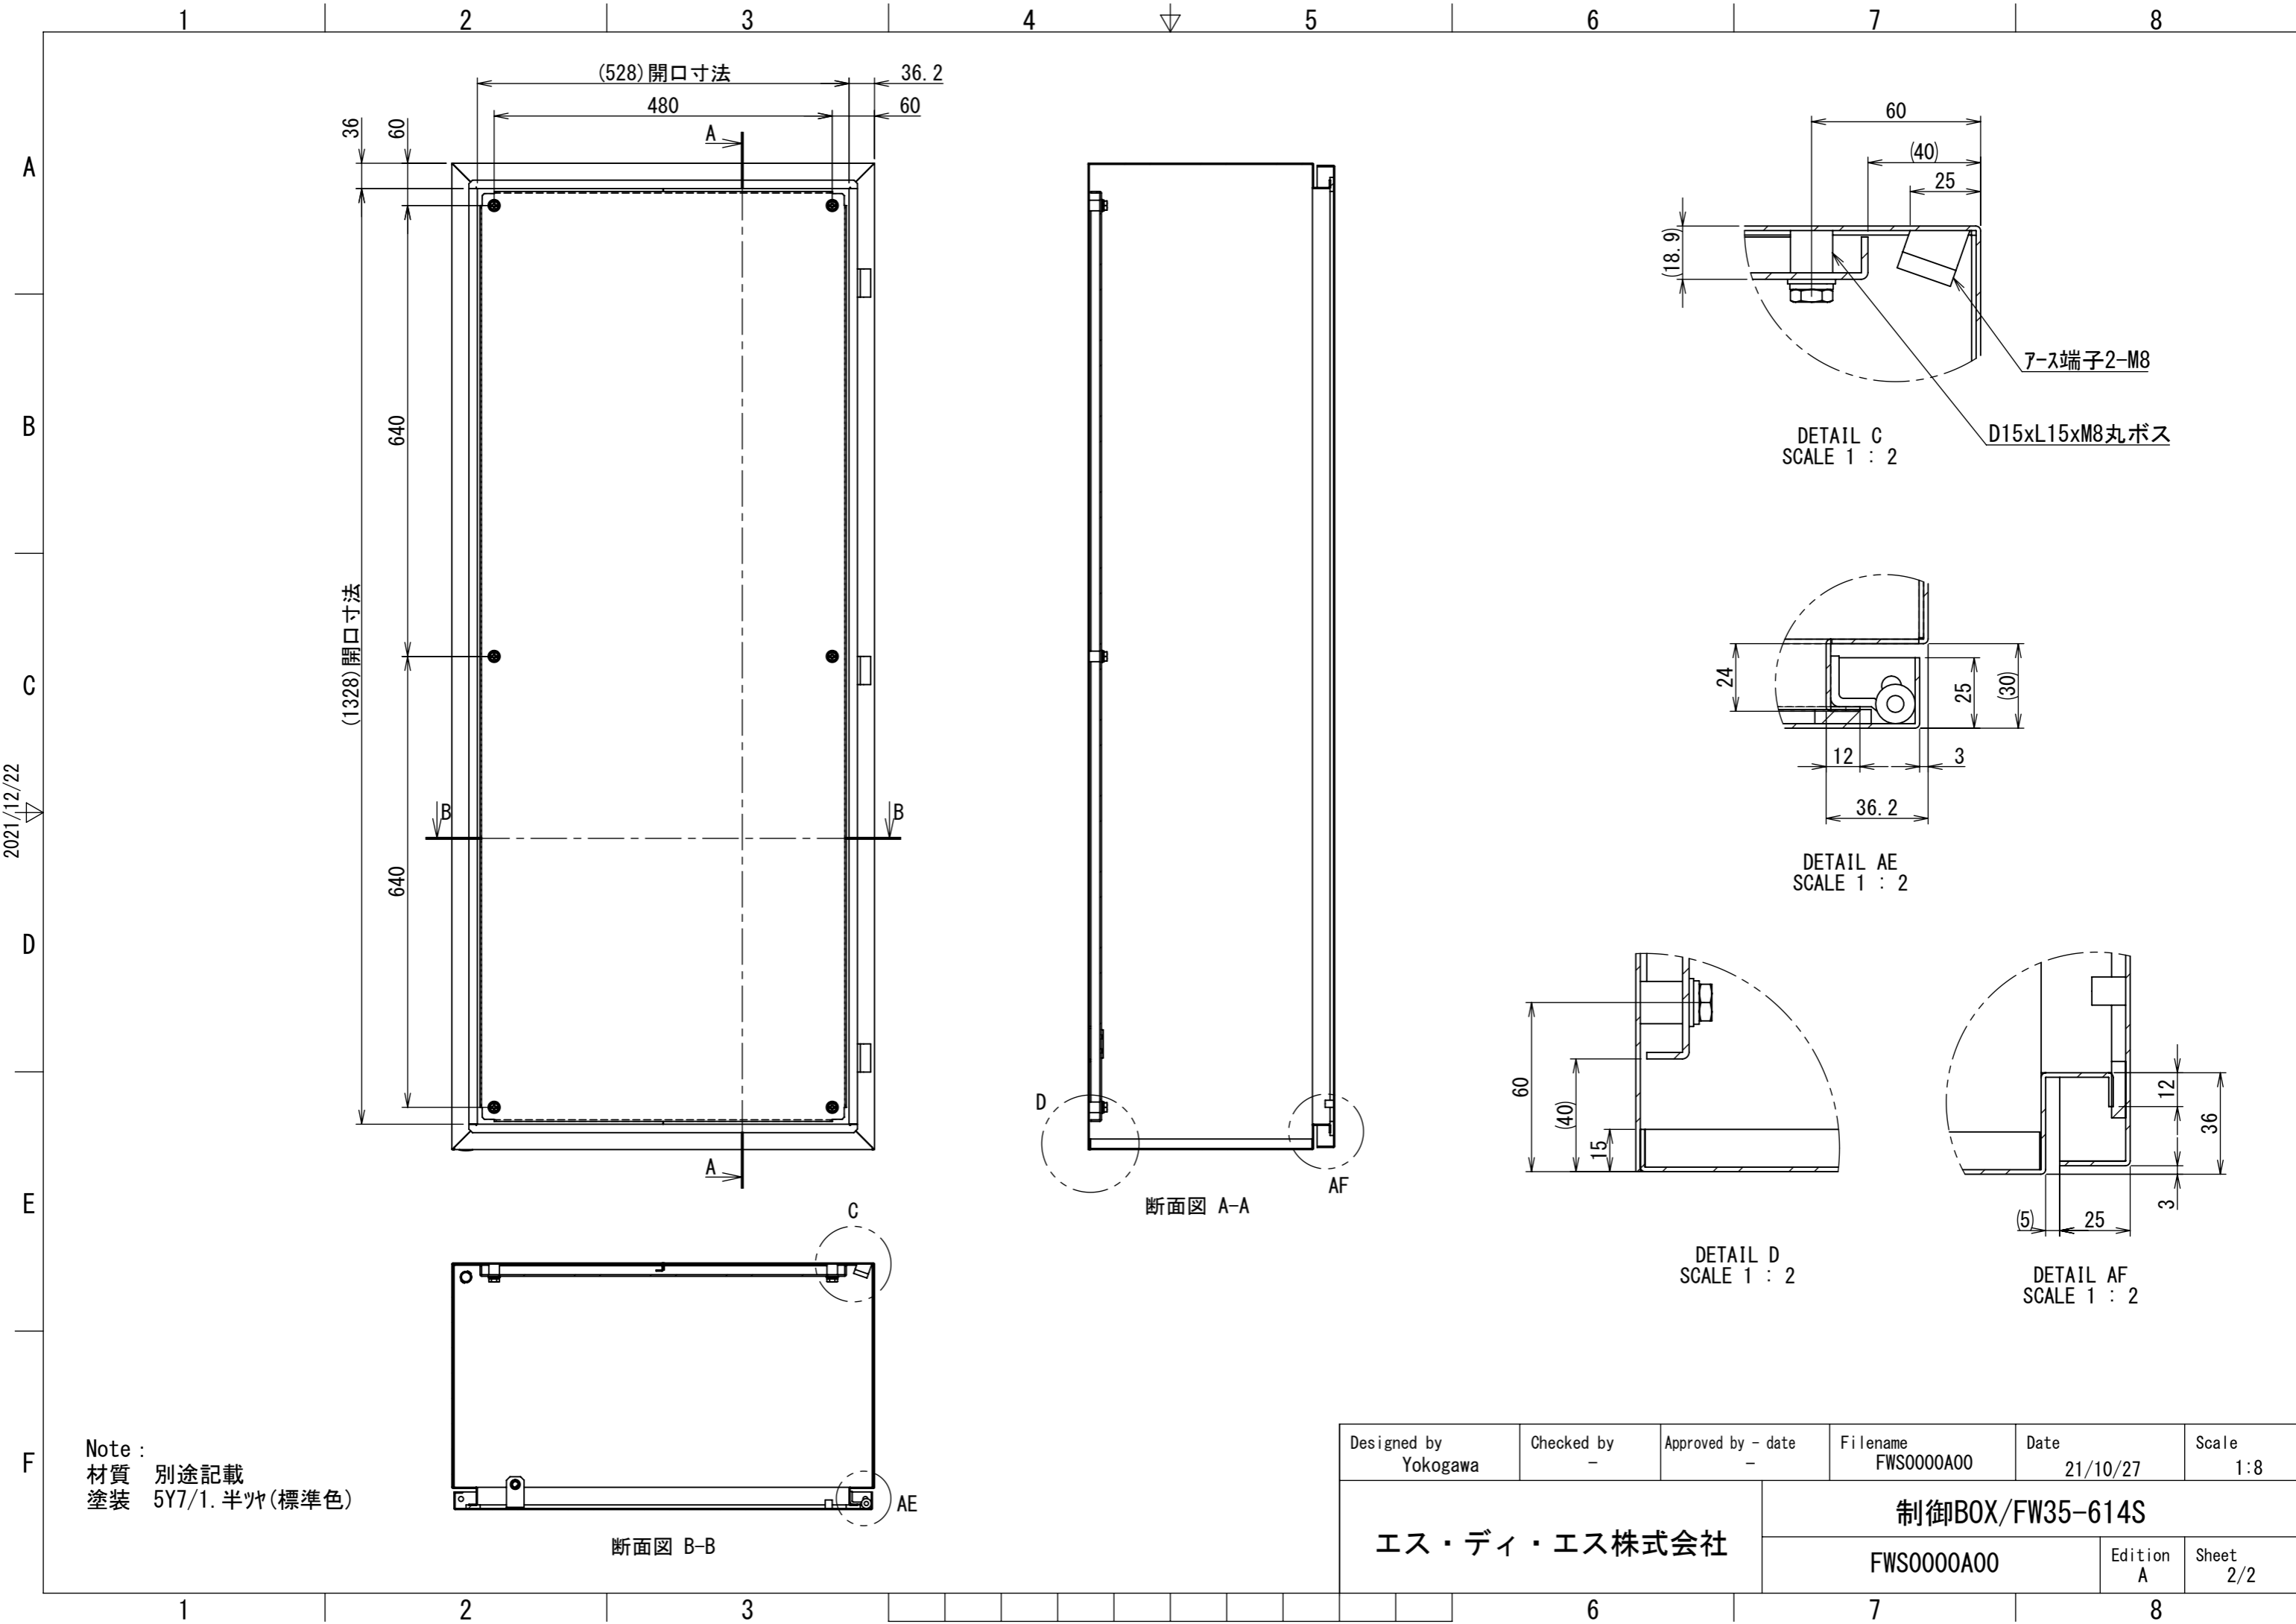

REV.	DESCRIPTION	DATE	APPL.
A	新規作成	21/10/27	

2021/12/22

Note :
 材質 別途記載
 塗装 5Y7/1. 半ツヤ(標準色)

Designed by Yokogawa	Checked by -	Approved by - date -	Filename FWS0000A00	Date 21/10/27	Scale 1:8
エス・ディ・エス株式会社			制御BOX/FW35-614S		
			FWS0000A00	Edition A	Sheet 1/2

2021/12/22

Note :
 材質 別途記載
 塗装 5Y7/1. 半ツヤ(標準色)

Designed by Yokogawa	Checked by -	Approved by - date -	Filename FWS0000A00	Date 21/10/27	Scale 1:8
エス・ディ・エス株式会社			制御BOX/FW35-614S		
			FWS0000A00	Edition A	Sheet 2/2