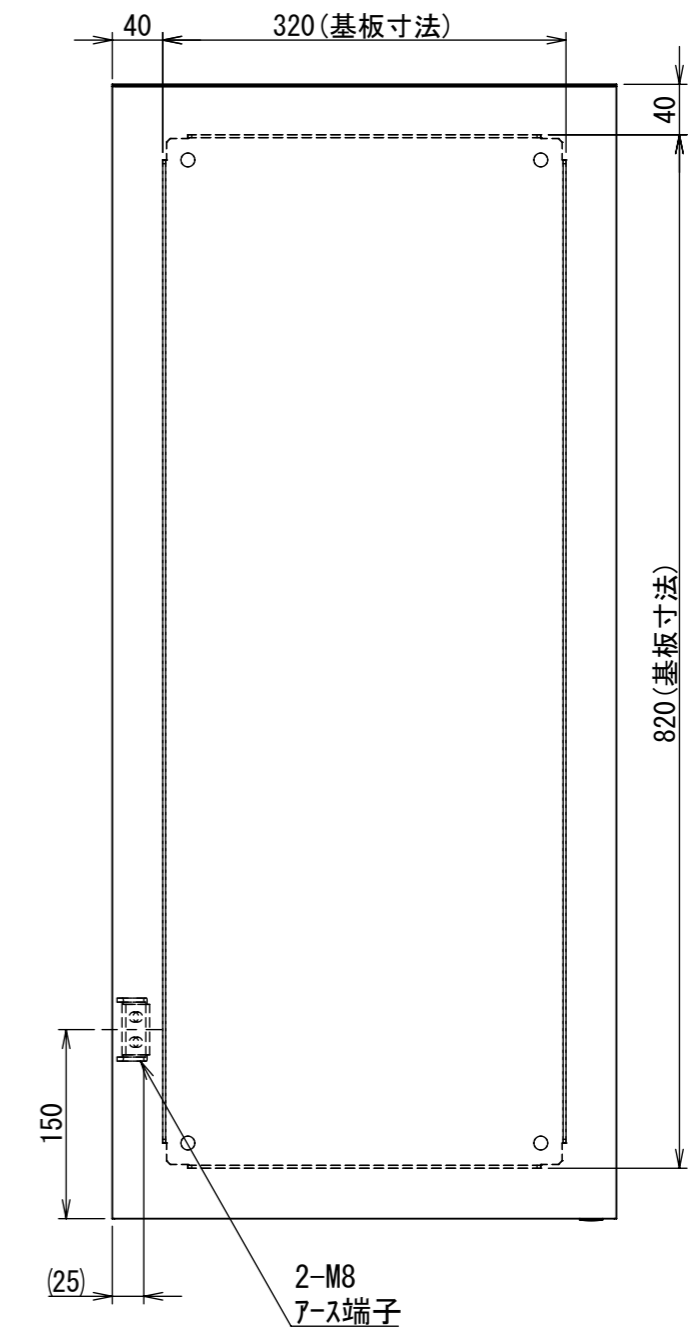

REV.	DESCRIPTION	DATE	APPL.
A	新規作成	21/10/27	

2021/12/09

Note :
材質 別途記載
塗装 5Y7/1 半ツヤ(標準色)

Designed by Yokogawa	Checked by -	Approved by - date -	Filename FWS000A00	Date 21/10/27	Scale 1:6
エス・ディ・エス株式会社			制御BOX/FW35-49S		
			FWS000A00	Edition A	Sheet 1/2

2021/12/09

Note :
材質 別途記載
塗装 5Y7/1 半ツヤ(標準色)

Designed by Yokogawa	Checked by -	Approved by - date -	Filename FWS000A00	Date 21/10/27	Scale 1:6
エス・ディ・エス株式会社			制御BOX/FW35-49S		
			FWS000A00	Edition A	Sheet 2/2