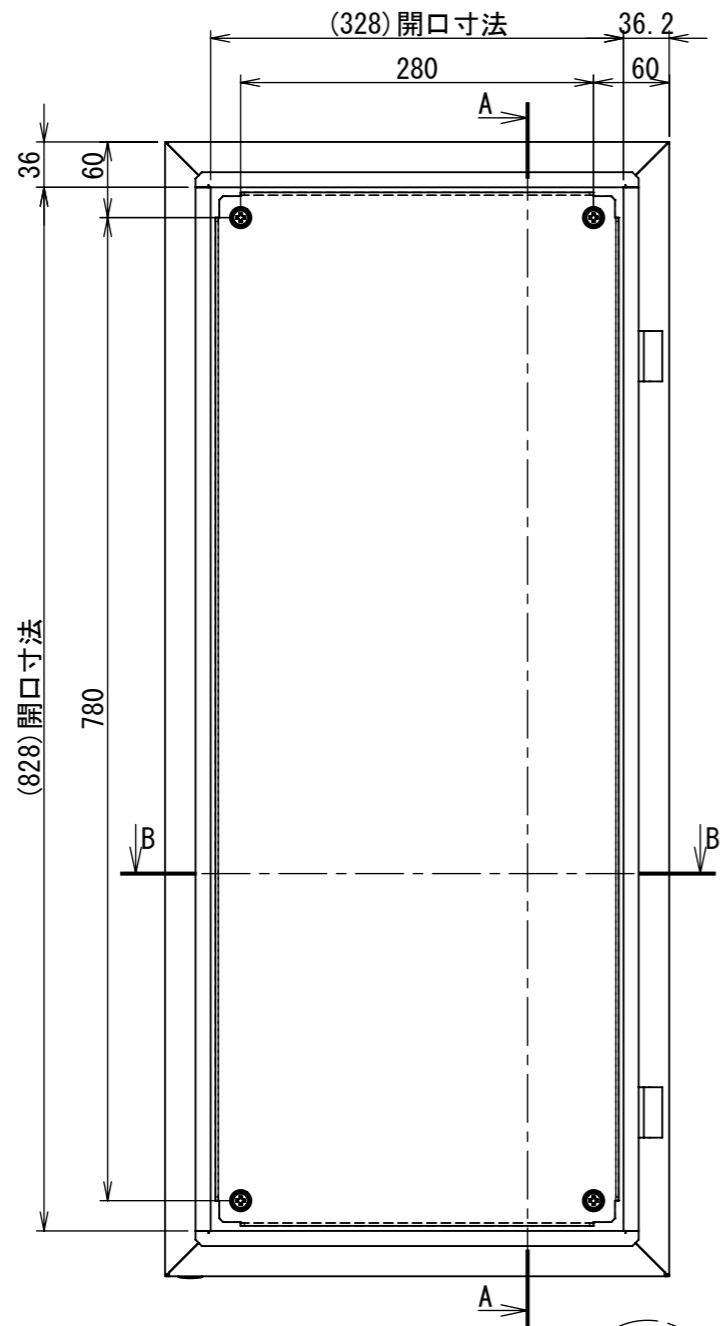

REV.	DESCRIPTION	DATE	APPL.
A	新規作成	21/10/27	

2021/12/09

Note :
材質 別途記載
塗装 5Y7/1 半ツヤ(標準色)

Designed by Yokogawa	Checked by -	Approved by - date -	Filename FWS000A00	Date 21/10/27	Scale 1:6
エス・ディ・エス株式会社			制御BOX/FW35-49S		
			FWS000A00	Edition A	Sheet 1/2

2021/12/09

Note :
材質 別途記載
塗装 5Y7/1 半ツヤ(標準色)

Designed by Yokogawa	Checked by -	Approved by - date -	Filename FWS000A00	Date 21/10/27	Scale 1:6
エス・ディ・エス株式会社			制御BOX/FW35-49S		
			FWS000A00	Edition A	Sheet 2/2