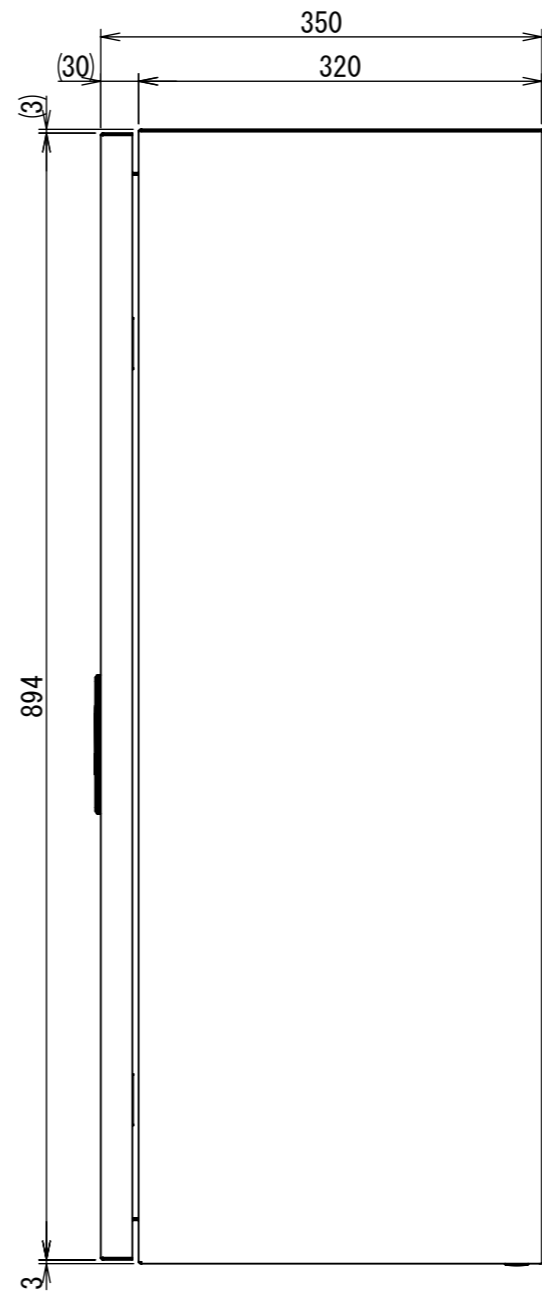

REV.	DESCRIPTION	DATE	APPL.
A	新規作成	21/10/27	

2021/12/09

Note :
材質 別途記載
塗装 5Y7/1 半ツヤ(標準色)

Designed by Yokogawa	Checked by -	Approved by - date -	Filename FWS000A00	Date 21/10/27	Scale 1:6
エス・ディ・エス株式会社			制御BOX/FW35-49S		
			FWS000A00	Edition A	Sheet 1/2

2021/12/09

Note :
材質 別途記載
塗装 5Y7/1 半ツヤ(標準色)

Designed by Yokogawa	Checked by -	Approved by - date -	Filename FWS000A00	Date 21/10/27	Scale 1:6
エス・ディ・エス株式会社			制御BOX/FW35-49S		
			FWS000A00	Edition A	Sheet 2/2