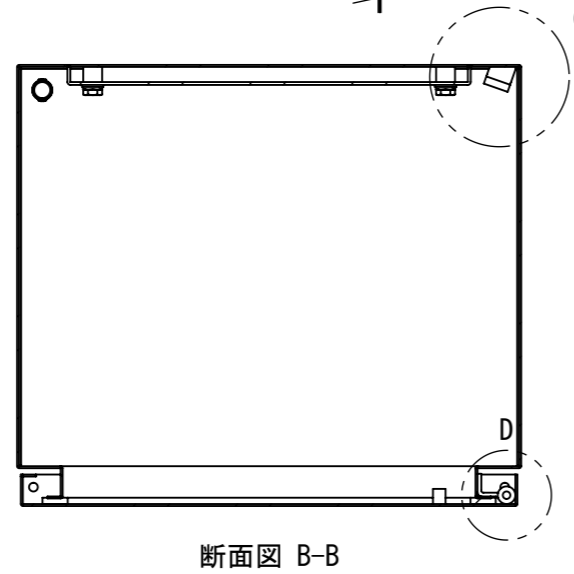

REV.	DESCRIPTION	DATE	APPL.
A	新規作成	21/10/27	

2021/12/09

Note :
材質 別途記載
塗装 5Y7/1 半ツヤ(標準色)

Designed by Yokogawa	Checked by -	Approved by - date -	Filename FWS000A00	Date 21/10/27	Scale 1:6
エス・ディ・エス株式会社			制御BOX/FW35-49S		
			FWS000A00	Edition A	Sheet 1/2

2021/12/09

Note :
材質 別途記載
塗装 5Y7/1 半ツヤ(標準色)

Designed by Yokogawa	Checked by -	Approved by - date -	Filename FWS000A00	Date 21/10/27	Scale 1:6
エス・ディ・エス株式会社			制御BOX/FW35-49S		
			FWS000A00	Edition A	Sheet 2/2