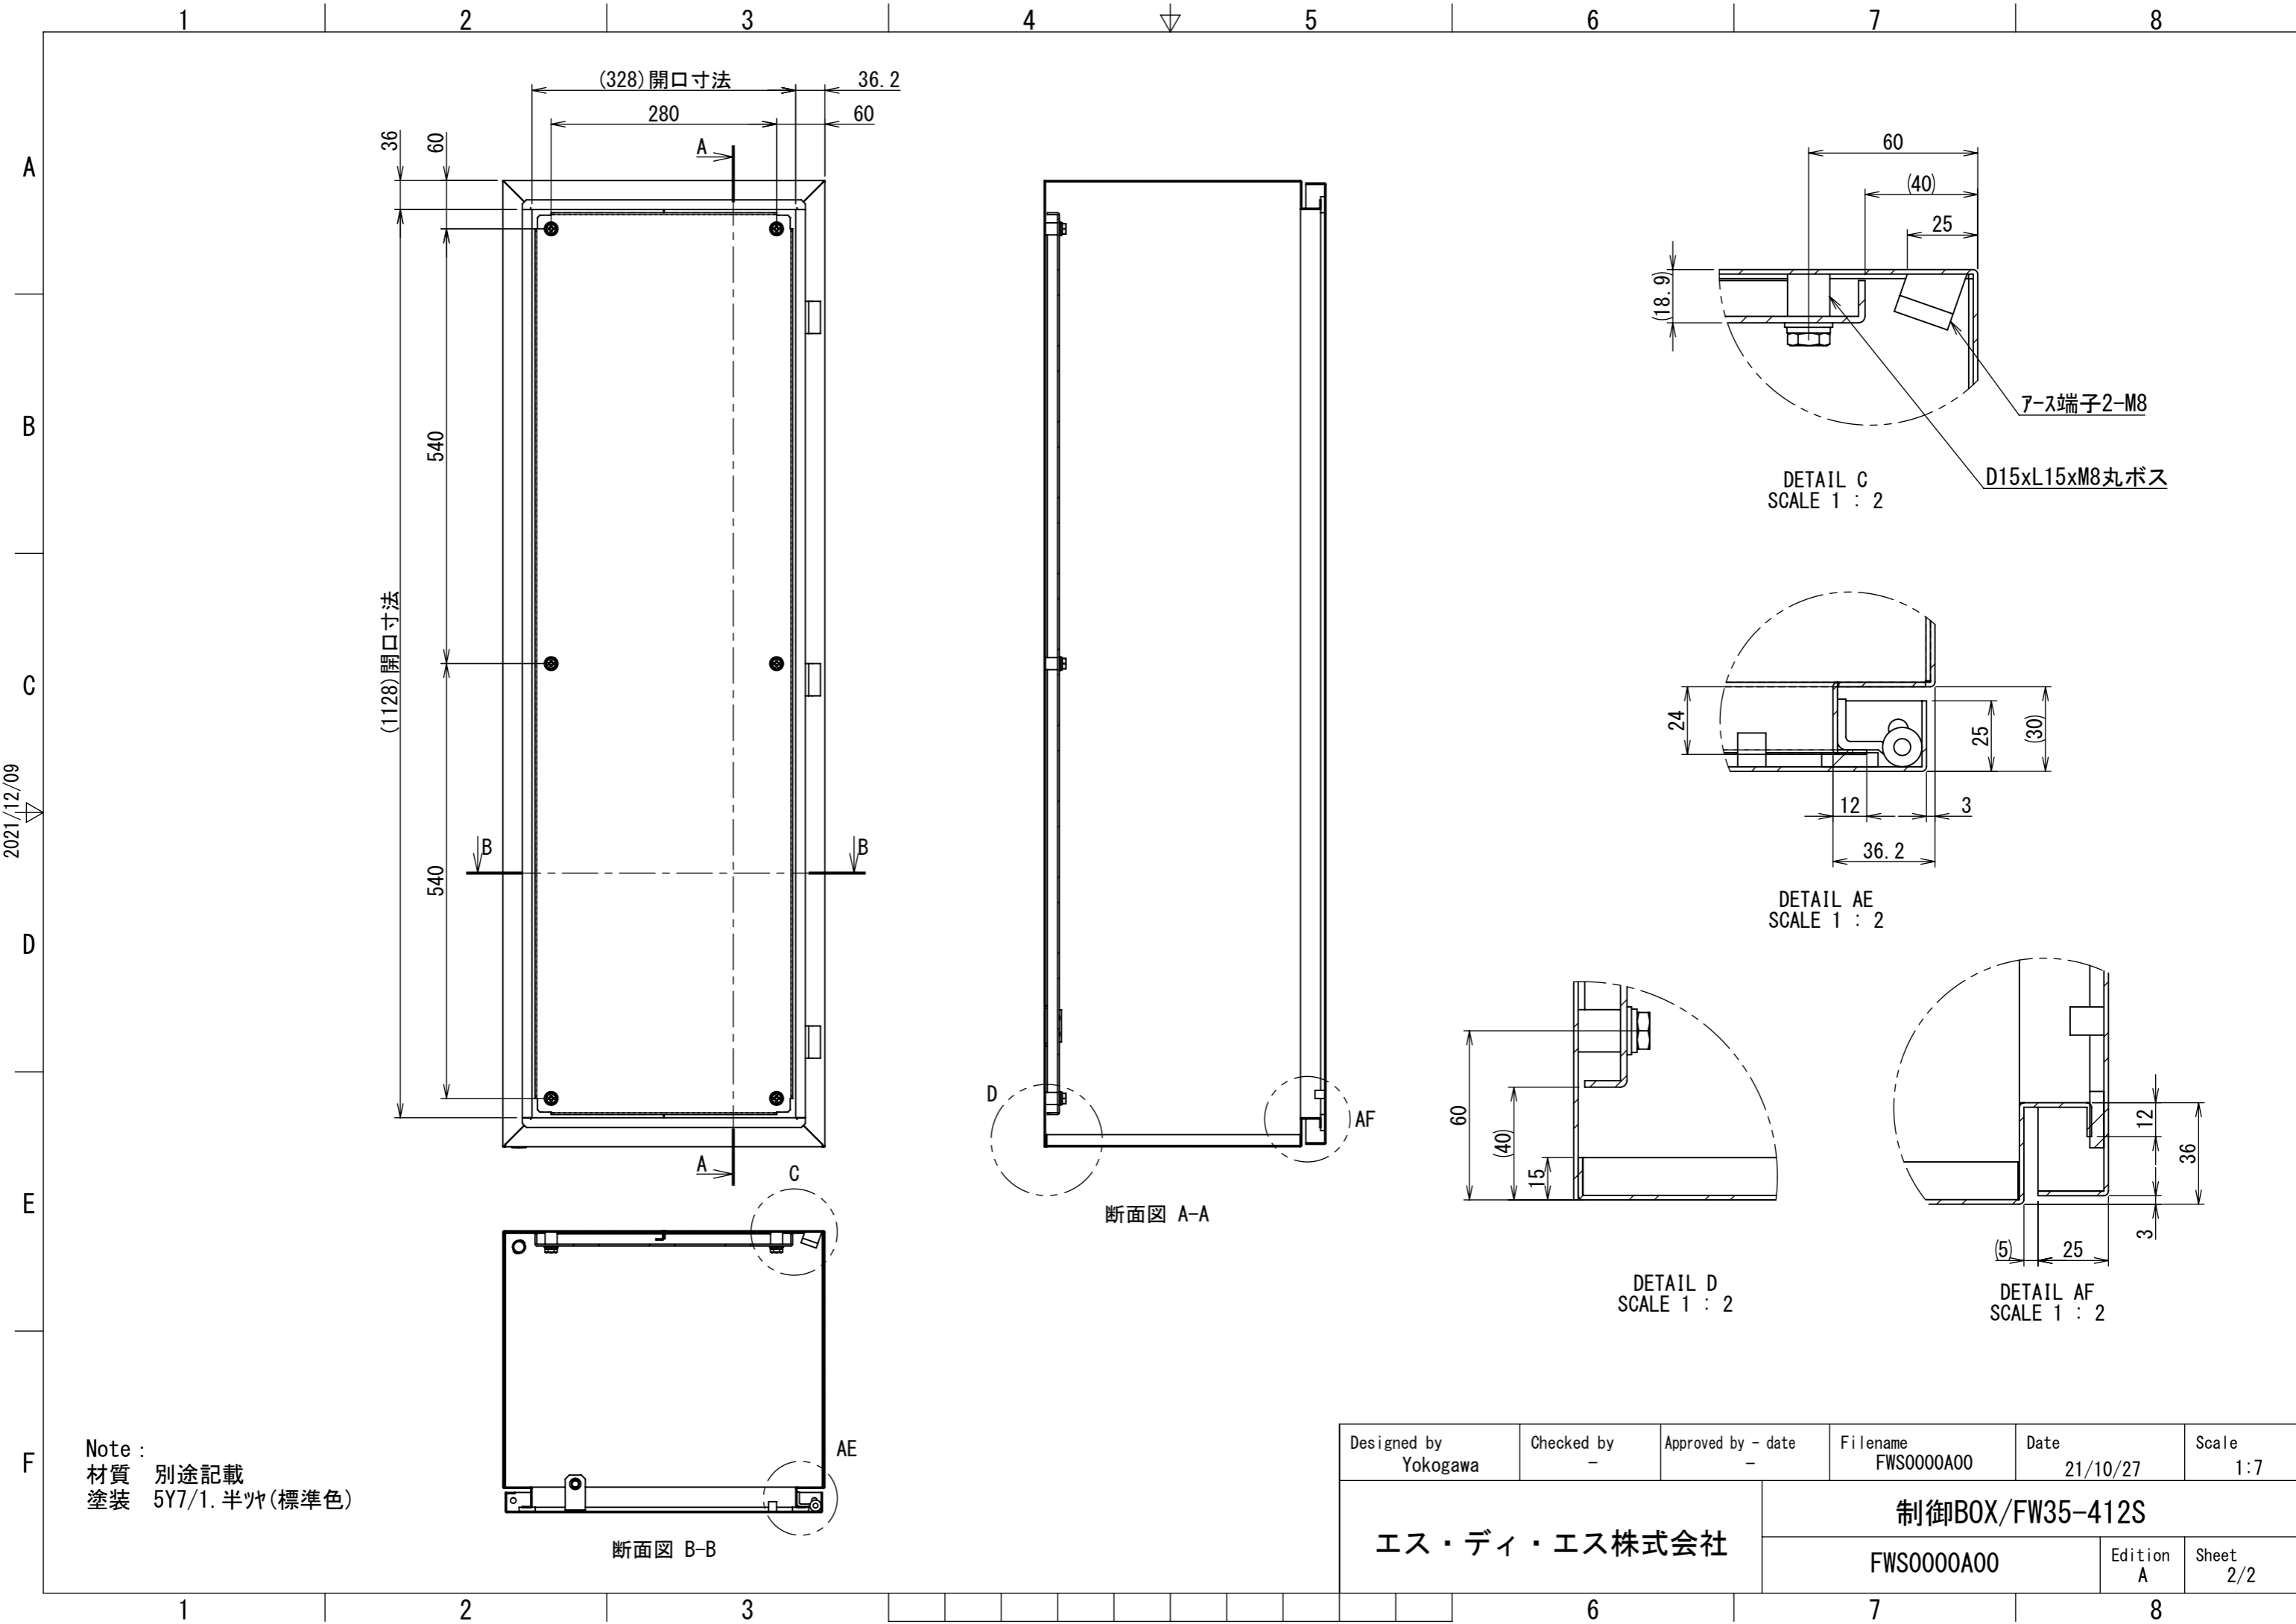

2021/12/09

REV.	DESCRIPTION	DATE	APPVL.
A	新規作成	21/10/27	

Note :  
 材質 別途記載  
 塗装 5Y7/1. 半ツヤ(標準色)

Designed by Yokogawa	Checked by -	Approved by - date -	Filename FWS0000A00	Date 21/10/27	Scale 1:7
エス・ディ・エス株式会社			制御BOX/FW35-412S		
			FWS0000A00	Edition A	Sheet 1/2

2021/12/09

Note :  
 材質 別途記載  
 塗装 5Y7/1. 半ツヤ(標準色)

Designed by Yokogawa	Checked by -	Approved by - date -	Filename FWS0000A00	Date 21/10/27	Scale 1:7
エス・ディ・エス株式会社			制御BOX/FW35-412S		
			FWS0000A00	Edition A	Sheet 2/2