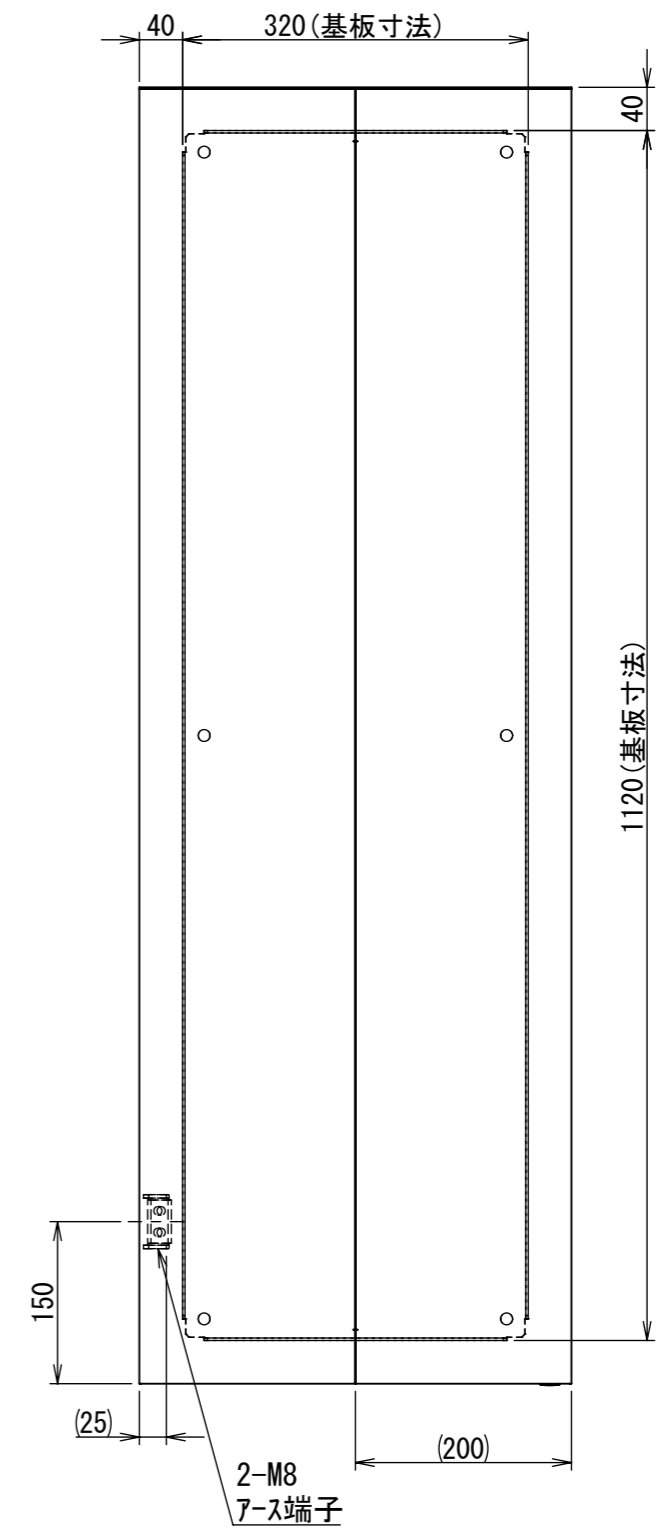

2021/12/09

REV.	DESCRIPTION	DATE	APPVL.
A	新規作成	21/10/27	

Note :  
 材質 別途記載  
 塗装 5Y7/1. 半ツヤ(標準色)

Designed by Yokogawa	Checked by -	Approved by - date -	Filename FWS0000A00	Date 21/10/27	Scale 1:7
エス・ディ・エス株式会社			制御BOX/FW35-412S		
			FWS0000A00	Edition A	Sheet 1/2

2021/12/09

Note :  
 材質 別途記載  
 塗装 5Y7/1. 半ツヤ(標準色)

Designed by Yokogawa	Checked by -	Approved by - date -	Filename FWS0000A00	Date 21/10/27	Scale 1:7
エス・ディ・エス株式会社			制御BOX/FW35-412S		
			FWS0000A00	Edition A	Sheet 2/2