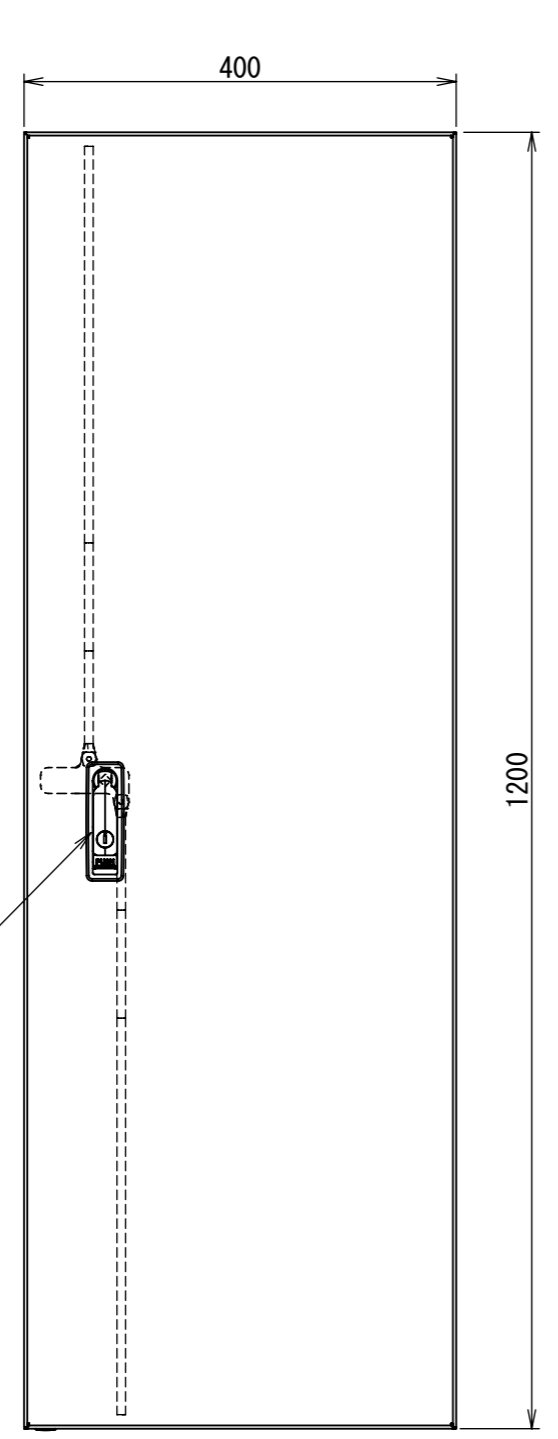

2021/12/09

REV.	DESCRIPTION	DATE	APPVL.
A	新規作成	21/10/27	

Note :  
 材質 別途記載  
 塗装 5Y7/1. 半ツヤ(標準色)

Designed by Yokogawa	Checked by -	Approved by - date -	Filename FWS0000A00	Date 21/10/27	Scale 1:7
エス・ディ・エス株式会社			制御BOX/FW35-412S		
			FWS0000A00	Edition A	Sheet 1/2

2021/12/09

Note :  
 材質 別途記載  
 塗装 5Y7/1. 半ツヤ(標準色)

Designed by Yokogawa	Checked by -	Approved by - date -	Filename FWS0000A00	Date 21/10/27	Scale 1:7
エス・ディ・エス株式会社			制御BOX/FW35-412S		
			FWS0000A00	Edition A	Sheet 2/2