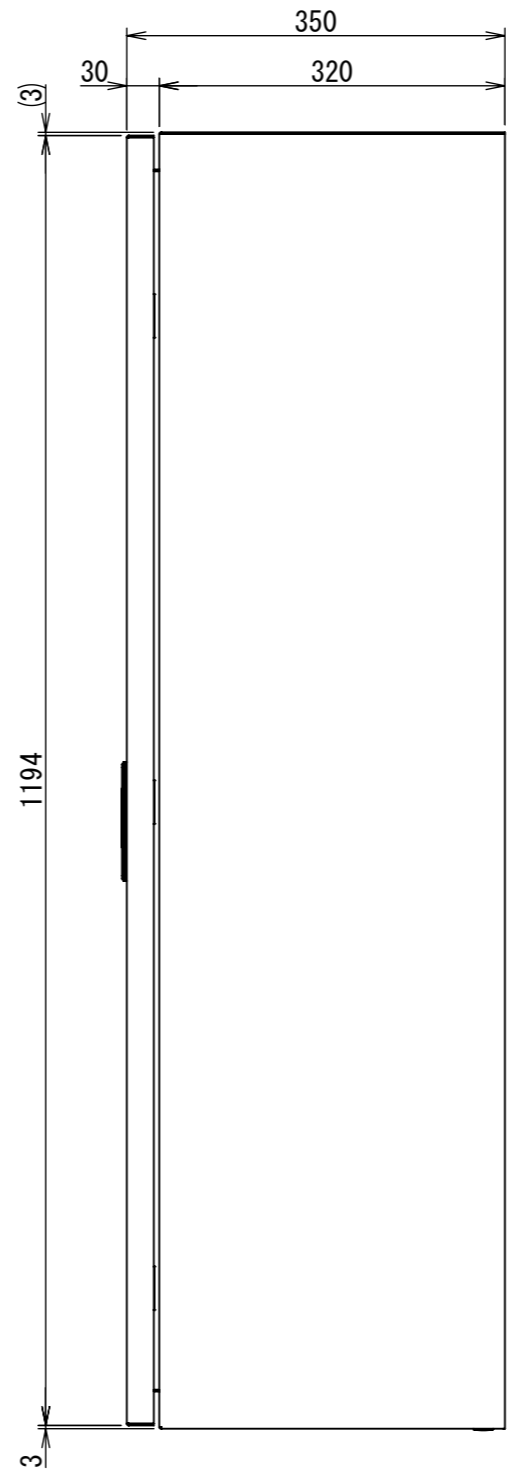

2021/12/09

REV.	DESCRIPTION	DATE	APPVL.
A	新規作成	21/10/27	

Note :  
 材質 別途記載  
 塗装 5Y7/1. 半ツヤ(標準色)

Designed by Yokogawa	Checked by -	Approved by - date -	Filename FWS0000A00	Date 21/10/27	Scale 1:7
エス・ディ・エス株式会社			制御BOX/FW35-412S		
			FWS0000A00	Edition A	Sheet 1/2

2021/12/09

Note :  
 材質 別途記載  
 塗装 5Y7/1. 半ツヤ(標準色)

Designed by Yokogawa	Checked by -	Approved by - date -	Filename FWS0000A00	Date 21/10/27	Scale 1:7
エス・ディ・エス株式会社			制御BOX/FW35-412S		
			FWS0000A00	Edition A	Sheet 2/2