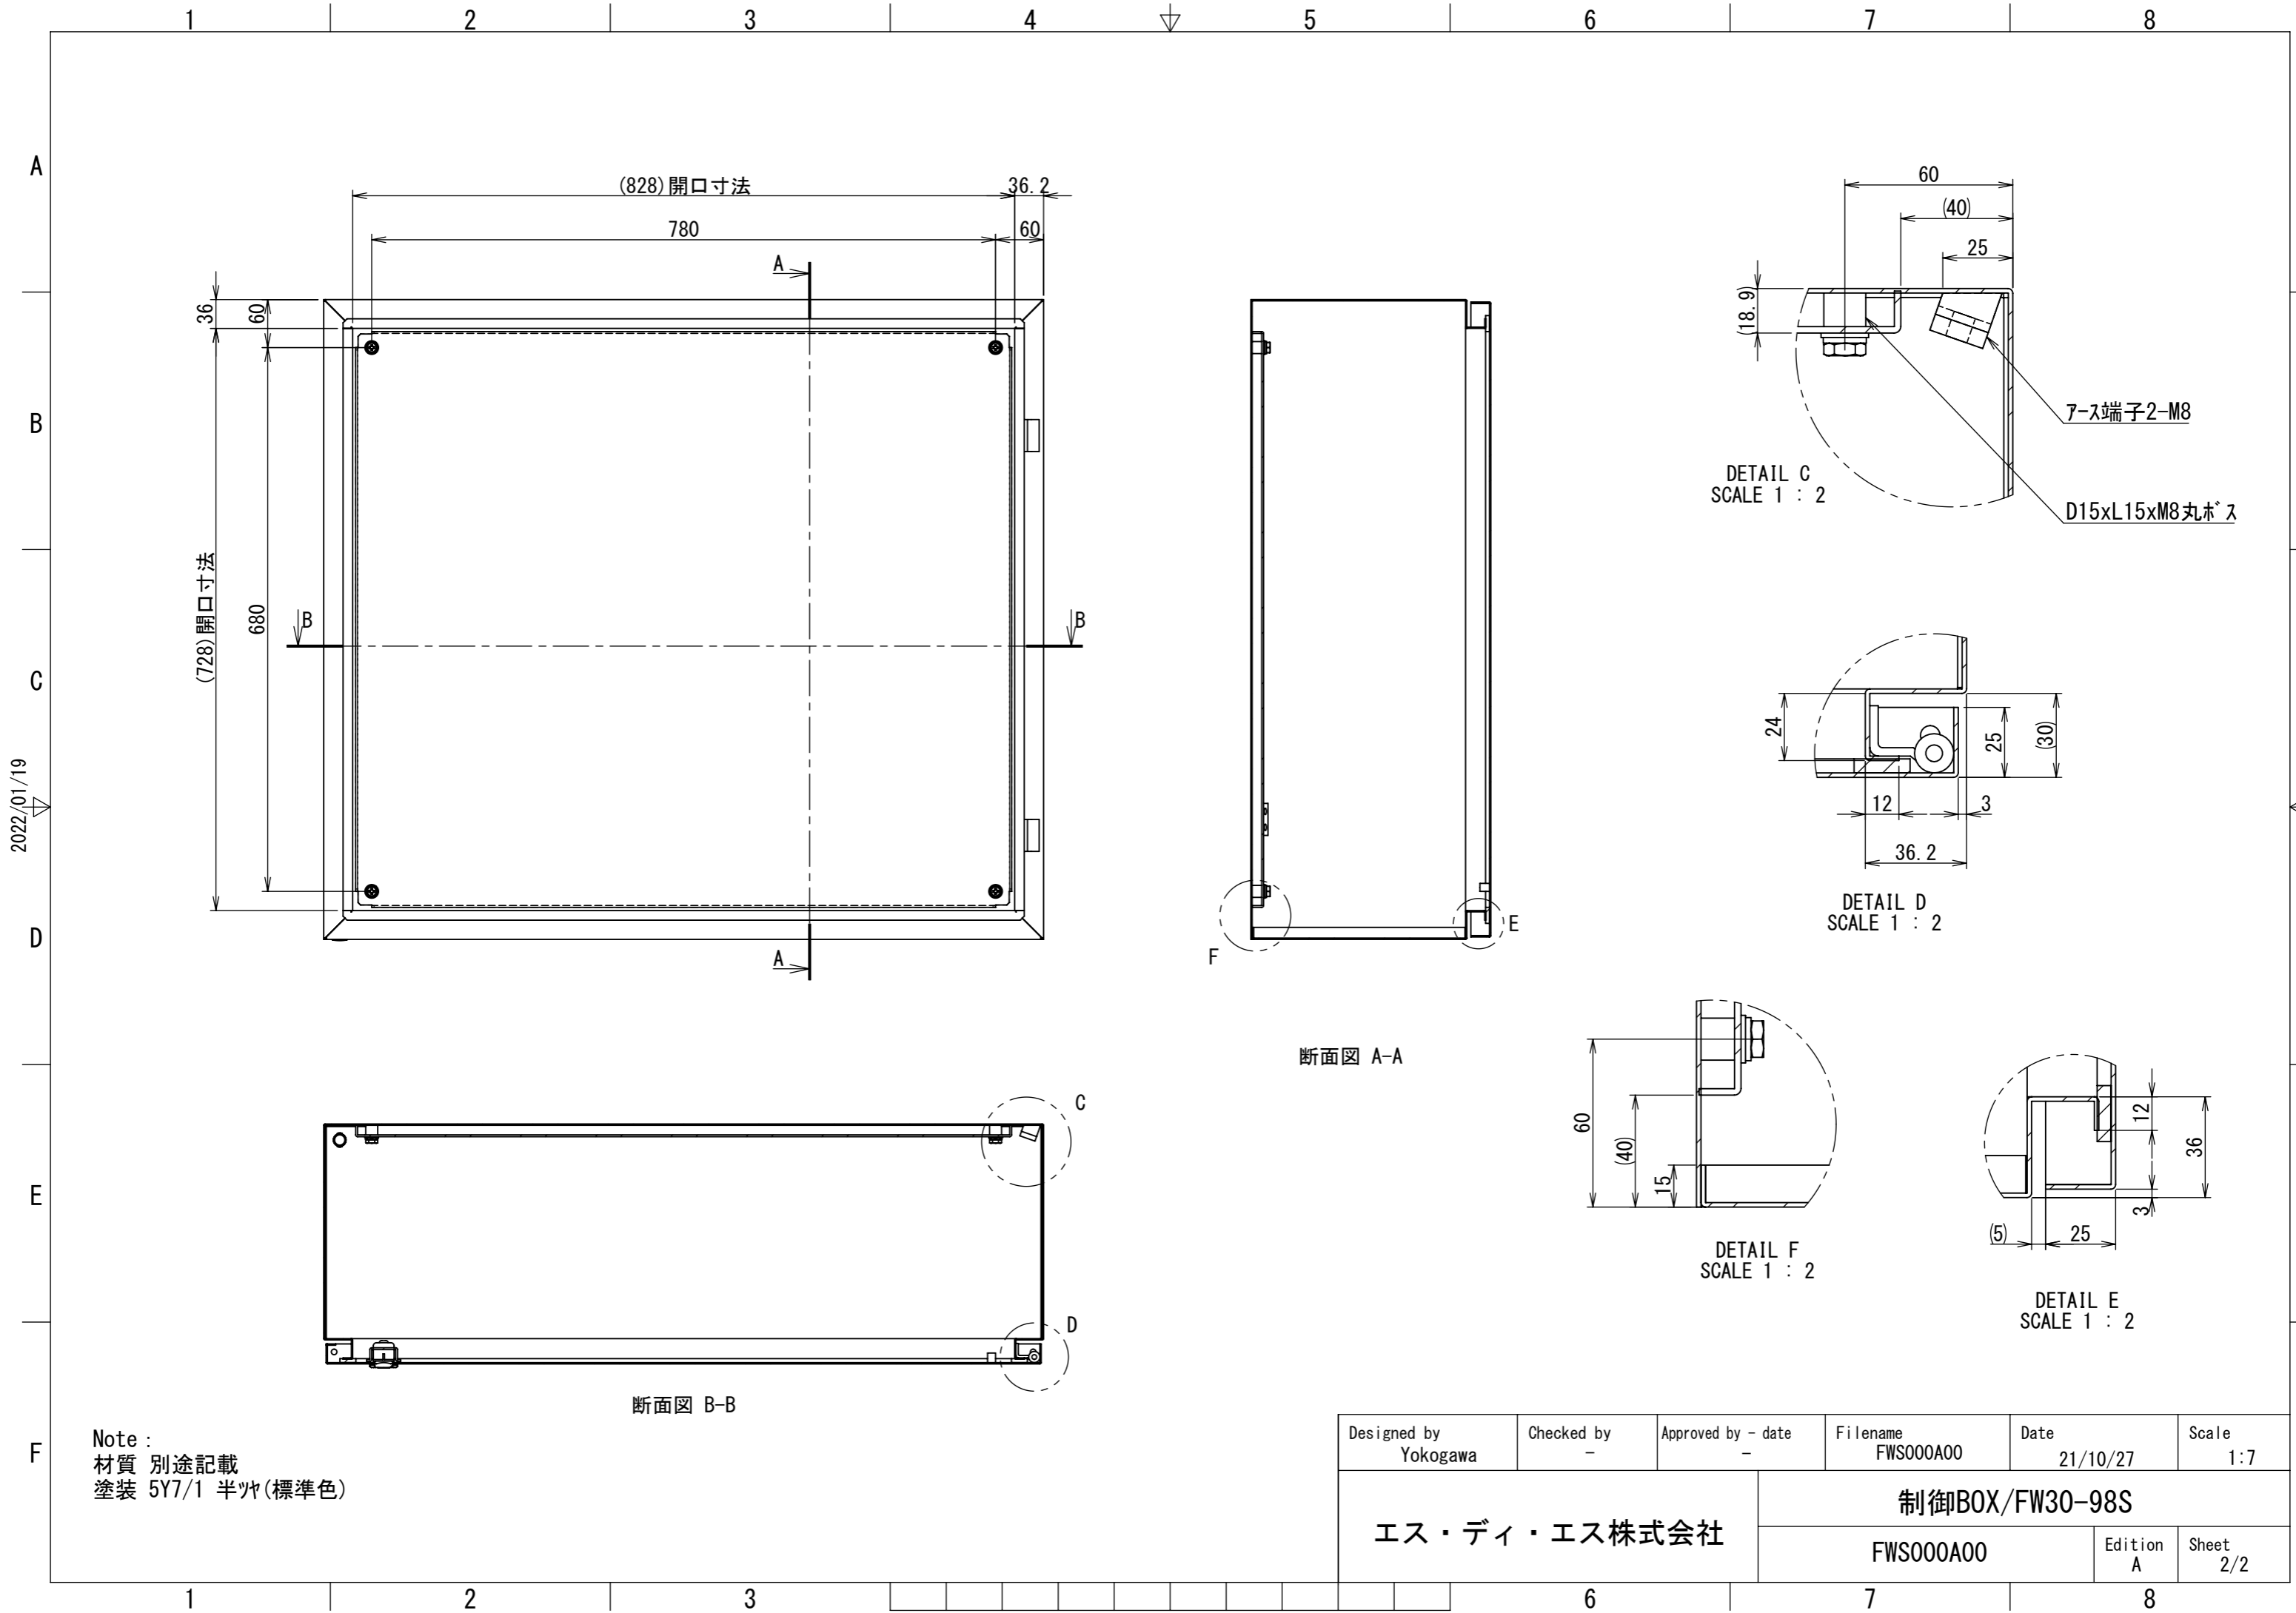

REV.	DESCRIPTION	DATE	APPVL.
A	新規作成	21/10/27	

2022/01/19

Note :
 材質 別途記載
 塗装 5Y7/1 半ツヤ(標準色)

Designed by Yokogawa	Checked by -	Approved by - date -	Filename FWS000A00	Date 21/10/27	Scale 1:8
エス・ディ・エス株式会社			制御BOX/FW30-98S		
			FWS000A00	Edition A	Sheet 1/2

2022/01/19

Note :
 材質 別途記載
 塗装 5Y7/1 半ツヤ(標準色)

Designed by Yokogawa	Checked by -	Approved by - date -	Filename FWS000A00	Date 21/10/27	Scale 1:7
エス・ディ・エス株式会社			制御BOX/FW30-98S		
			FWS000A00	Edition A	Sheet 2/2