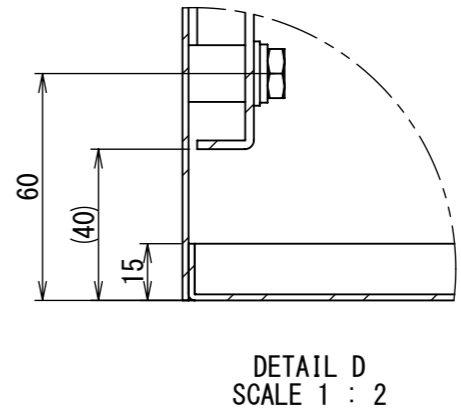

REV.	DESCRIPTION	DATE	APPVL.
A	新規作成	21/10/27	

2022/01/17

Note :  
 材質 別途記載  
 塗装 5Y7/1. 半ツヤ(標準色)

Designed by Yokogawa	Checked by -	Approved by - date -	Filename FWS0000A00	Date 21/10/27	Scale 1:8
エス・ディ・エス株式会社			制御BOX/FW30-910S		
			FWS0000A00	Edition A	Sheet 1/2

2022/01/17

Note :  
材質 別途記載  
塗装 5Y7/1. 半ツヤ(標準色)

Designed by Yokogawa	Checked by -	Approved by - date -	Filename FWS0000A00	Date 21/10/27	Scale 1:7
エス・ディ・エス株式会社			制御BOX/FW30-910S		
			FWS0000A00	Edition A	Sheet 2/2