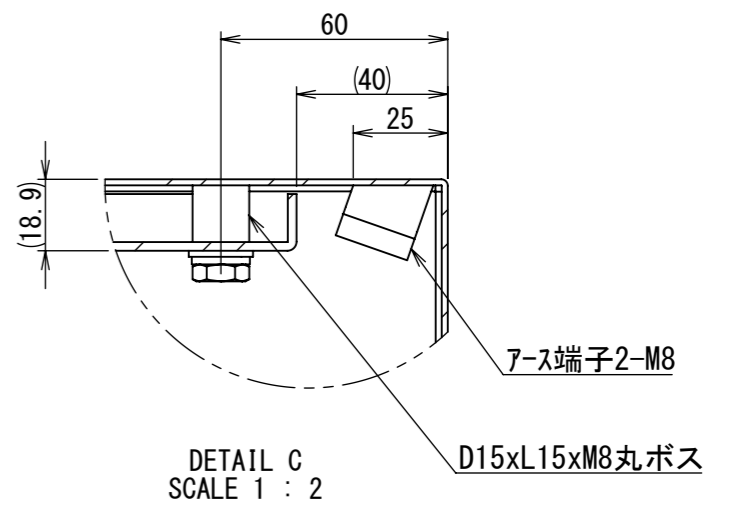

REV.	DESCRIPTION	DATE	APPVL.
A	新規作成	21/10/27	

2022/01/17

Note :  
 材質 別途記載  
 塗装 5Y7/1. 半ツヤ(標準色)

Designed by Yokogawa	Checked by -	Approved by - date -	Filename FWS0000A00	Date 21/10/27	Scale 1:8
エス・ディ・エス株式会社			制御BOX/FW30-910S		
			FWS0000A00	Edition A	Sheet 1/2

2022/01/17

Note :  
材質 別途記載  
塗装 5Y7/1. 半ツヤ(標準色)

Designed by Yokogawa	Checked by -	Approved by - date -	Filename FWS0000A00	Date 21/10/27	Scale 1:7
エス・ディ・エス株式会社			制御BOX/FW30-910S		
			FWS0000A00	Edition A	Sheet 2/2