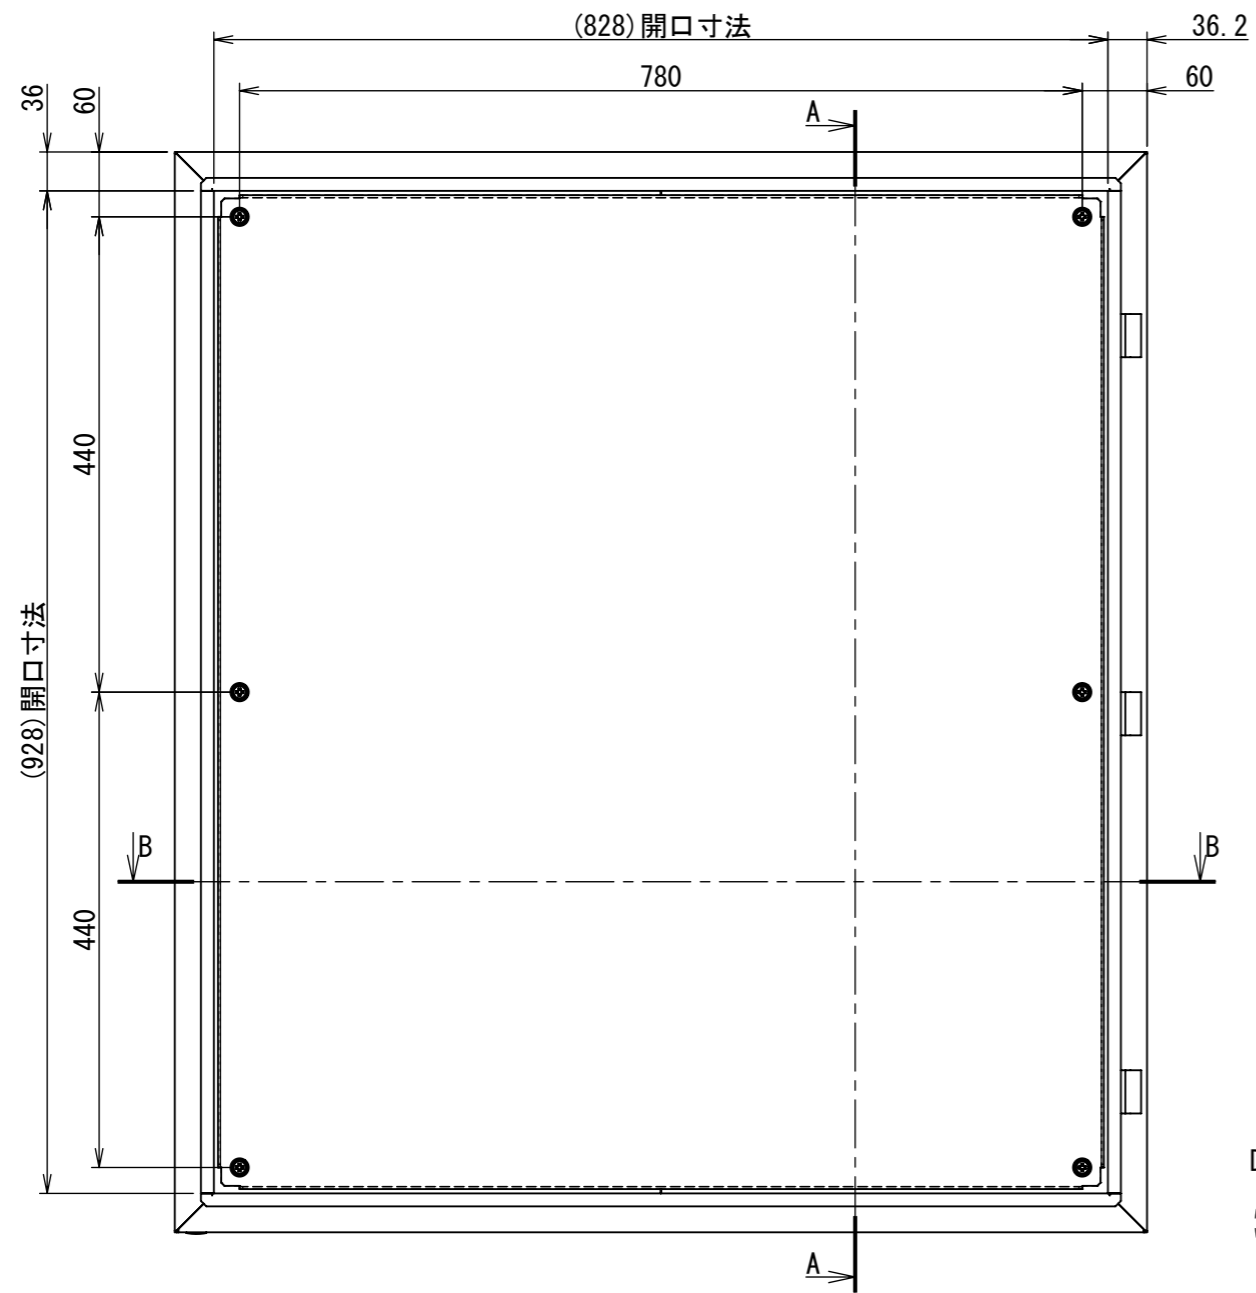

REV.	DESCRIPTION	DATE	APPVL.
A	新規作成	21/10/27	

2022/01/17

Note :  
 材質 別途記載  
 塗装 5Y7/1. 半ツヤ(標準色)

Designed by Yokogawa	Checked by -	Approved by - date -	Filename FWS0000A00	Date 21/10/27	Scale 1:8
エス・ディ・エス株式会社			制御BOX/FW30-910S		
			FWS0000A00	Edition A	Sheet 1/2

2022/01/17

Note :  
材質 別途記載  
塗装 5Y7/1. 半ツヤ(標準色)

Designed by Yokogawa	Checked by -	Approved by - date -	Filename FWS0000A00	Date 21/10/27	Scale 1:7
エス・ディ・エス株式会社			制御BOX/FW30-910S		
			FWS0000A00	Edition A	Sheet 2/2