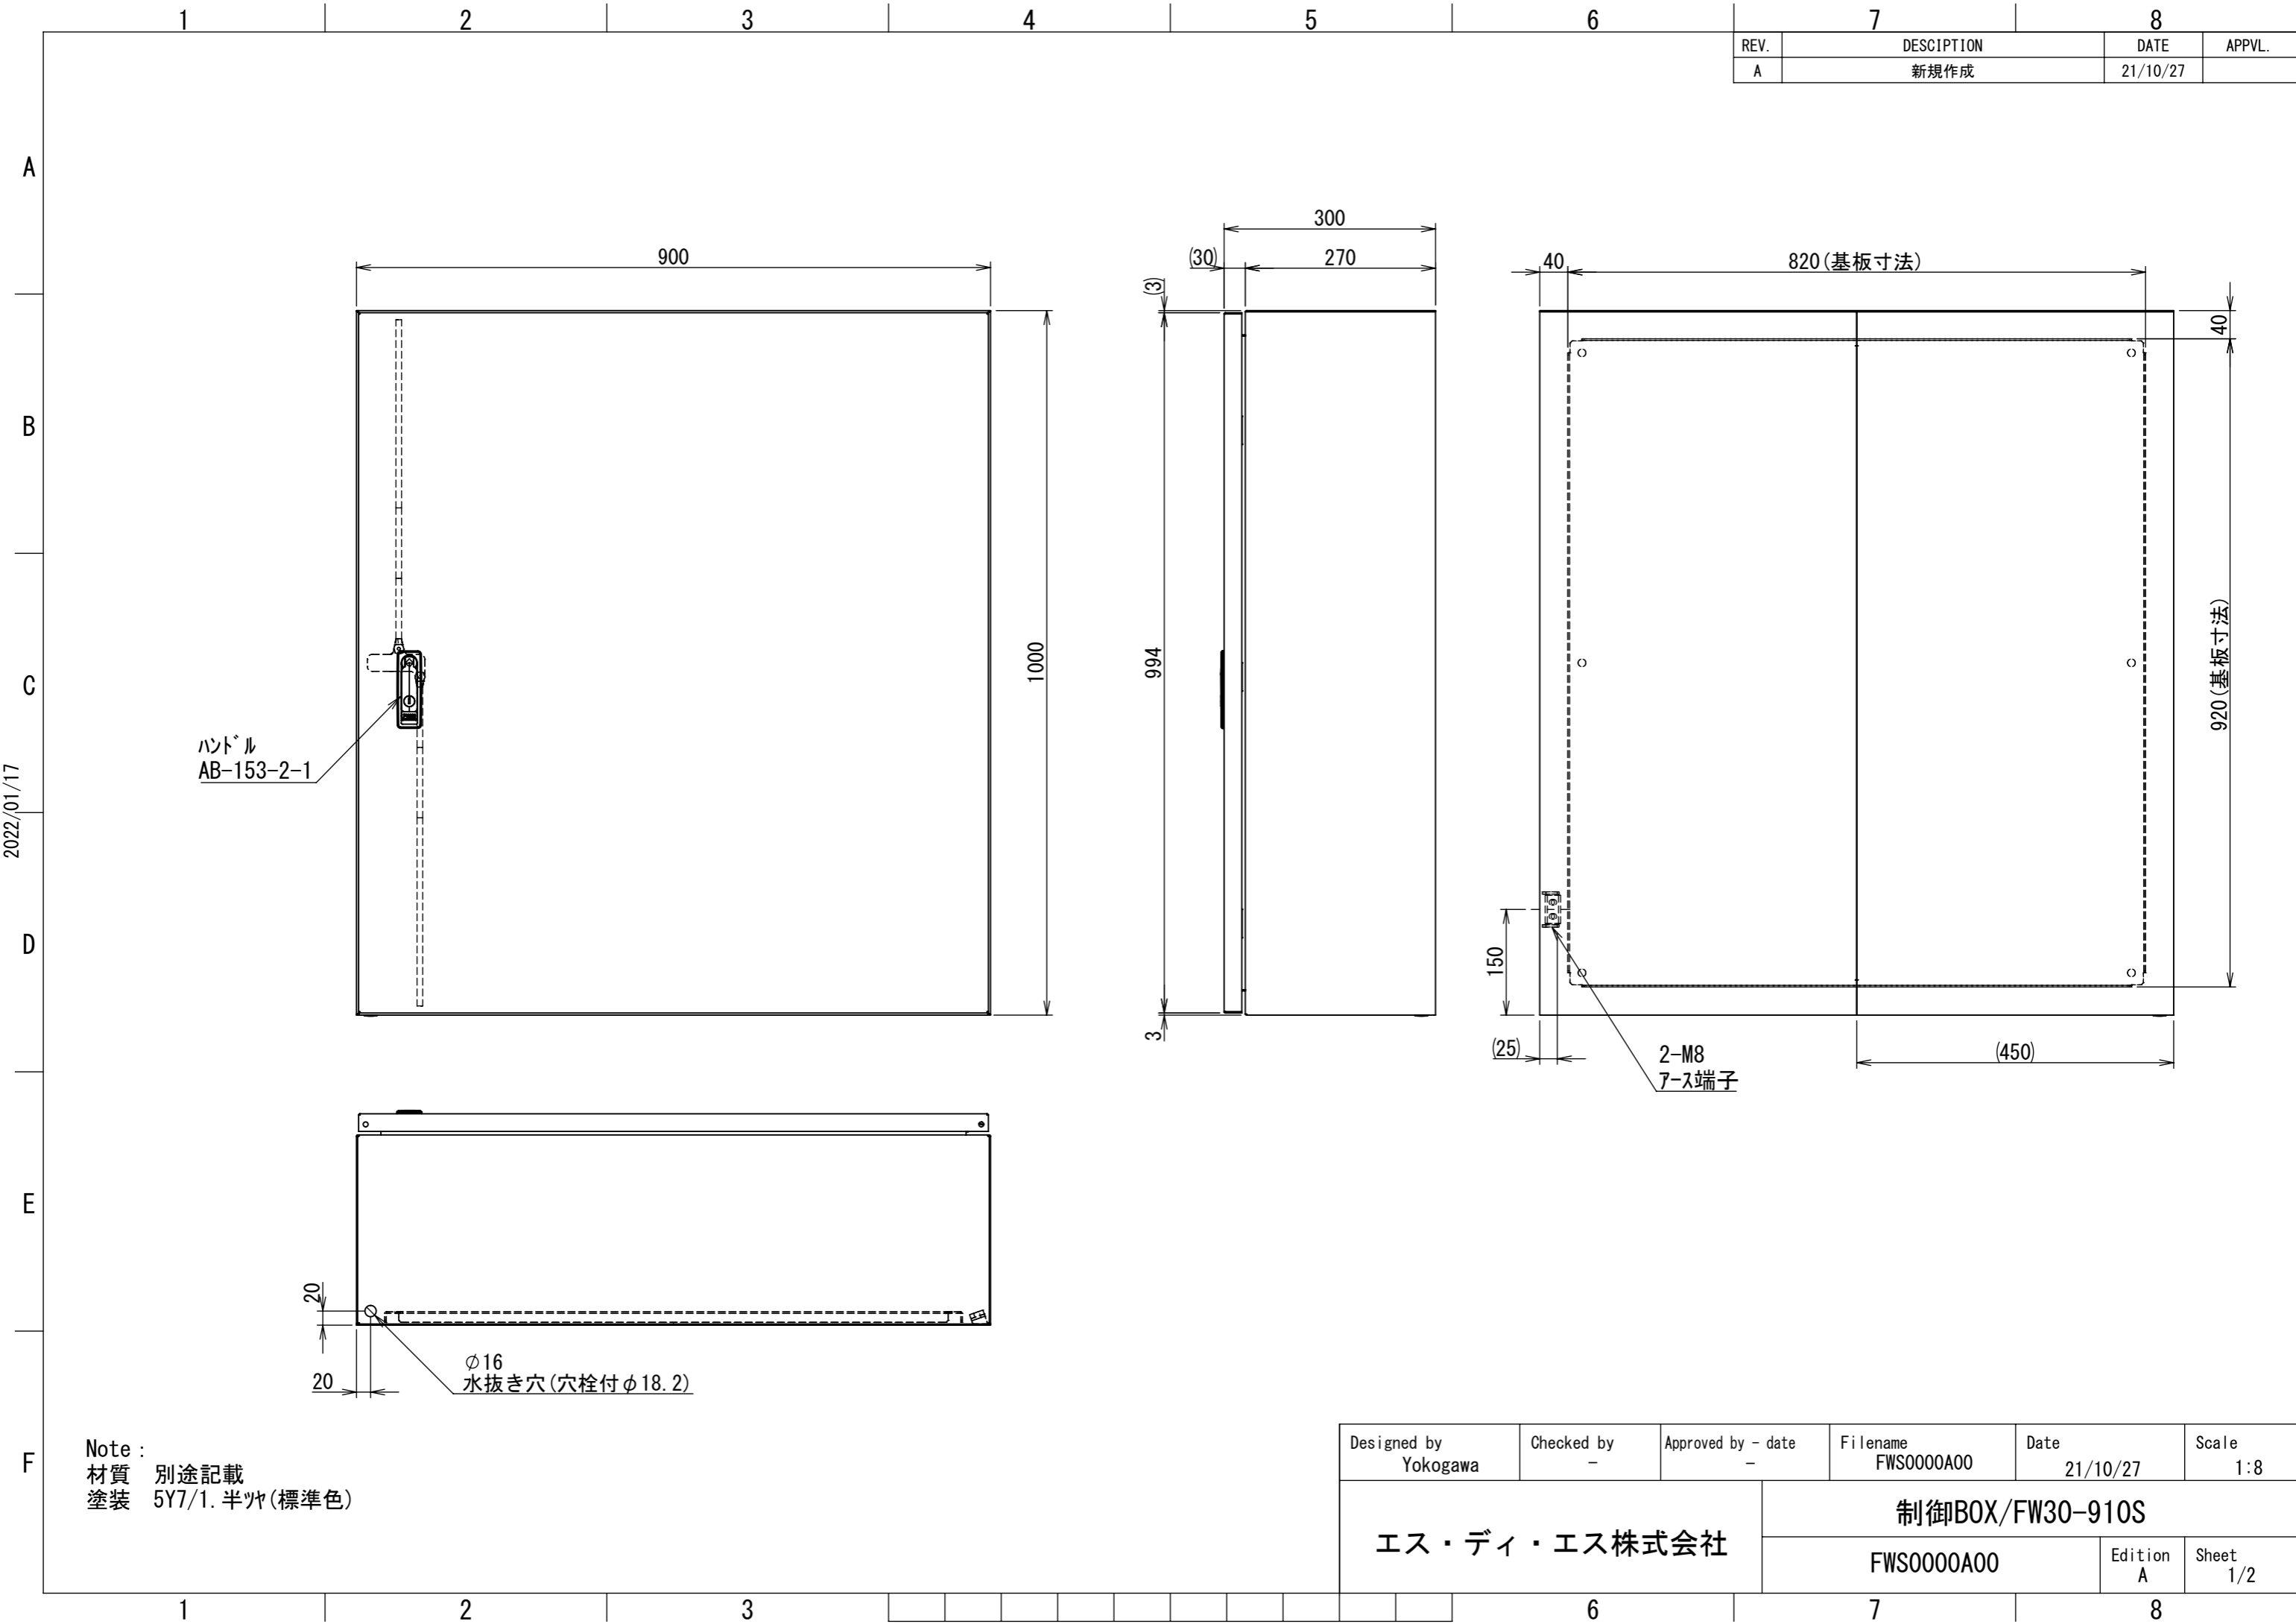

REV.	DESCRIPTION	DATE	APPVL.
A	新規作成	21/10/27	

2022/01/17

Note :  
 材質 別途記載  
 塗装 5Y7/1. 半ツヤ(標準色)

Designed by Yokogawa	Checked by -	Approved by - date -	Filename FWS0000A00	Date 21/10/27	Scale 1:8
エス・ディ・エス株式会社			制御BOX/FW30-910S		
			FWS0000A00	Edition A	Sheet 1/2

2022/01/17

Note :  
材質 別途記載  
塗装 5Y7/1. 半ツヤ(標準色)

Designed by Yokogawa	Checked by -	Approved by - date -	Filename FWS0000A00	Date 21/10/27	Scale 1:7
エス・ディ・エス株式会社			制御BOX/FW30-910S		
			FWS0000A00	Edition A	Sheet 2/2