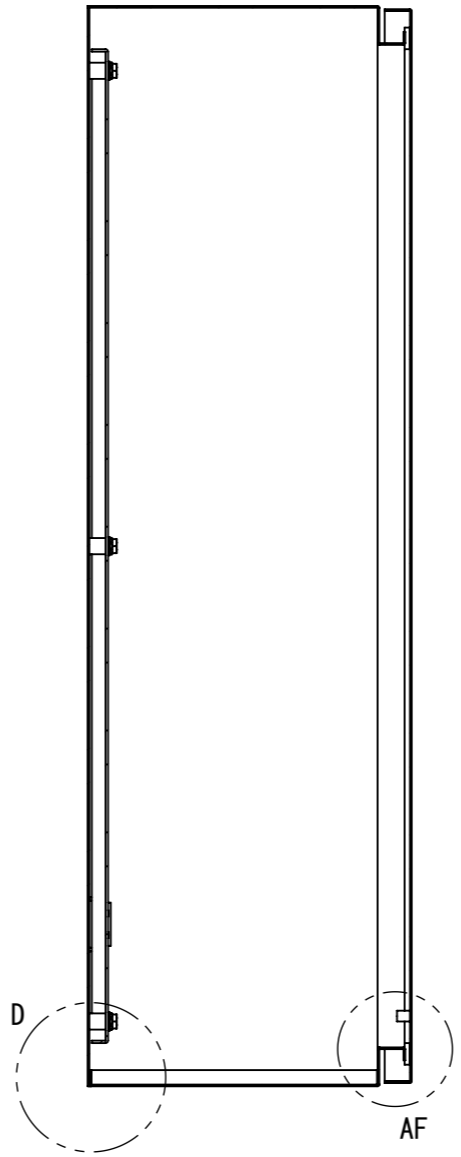

REV.	DESCRIPTION	DATE	APPVL.
A	新規作成	21/10/27	

2022/01/17

Note :  
 材質 別途記載  
 塗装 5Y7/1. 半ツヤ(標準色)

Designed by Yokogawa	Checked by -	Approved by - date -	Filename FWS0000A00	Date 21/10/27	Scale 1:8
エス・ディ・エス株式会社			制御BOX/FW30-910S		
			FWS0000A00	Edition A	Sheet 1/2

2022/01/17

Note :  
材質 別途記載  
塗装 5Y7/1. 半ツヤ(標準色)

Designed by Yokogawa	Checked by -	Approved by - date -	Filename FWS0000A00	Date 21/10/27	Scale 1:7
エス・ディ・エス株式会社			制御BOX/FW30-910S		
			FWS0000A00	Edition A	Sheet 2/2