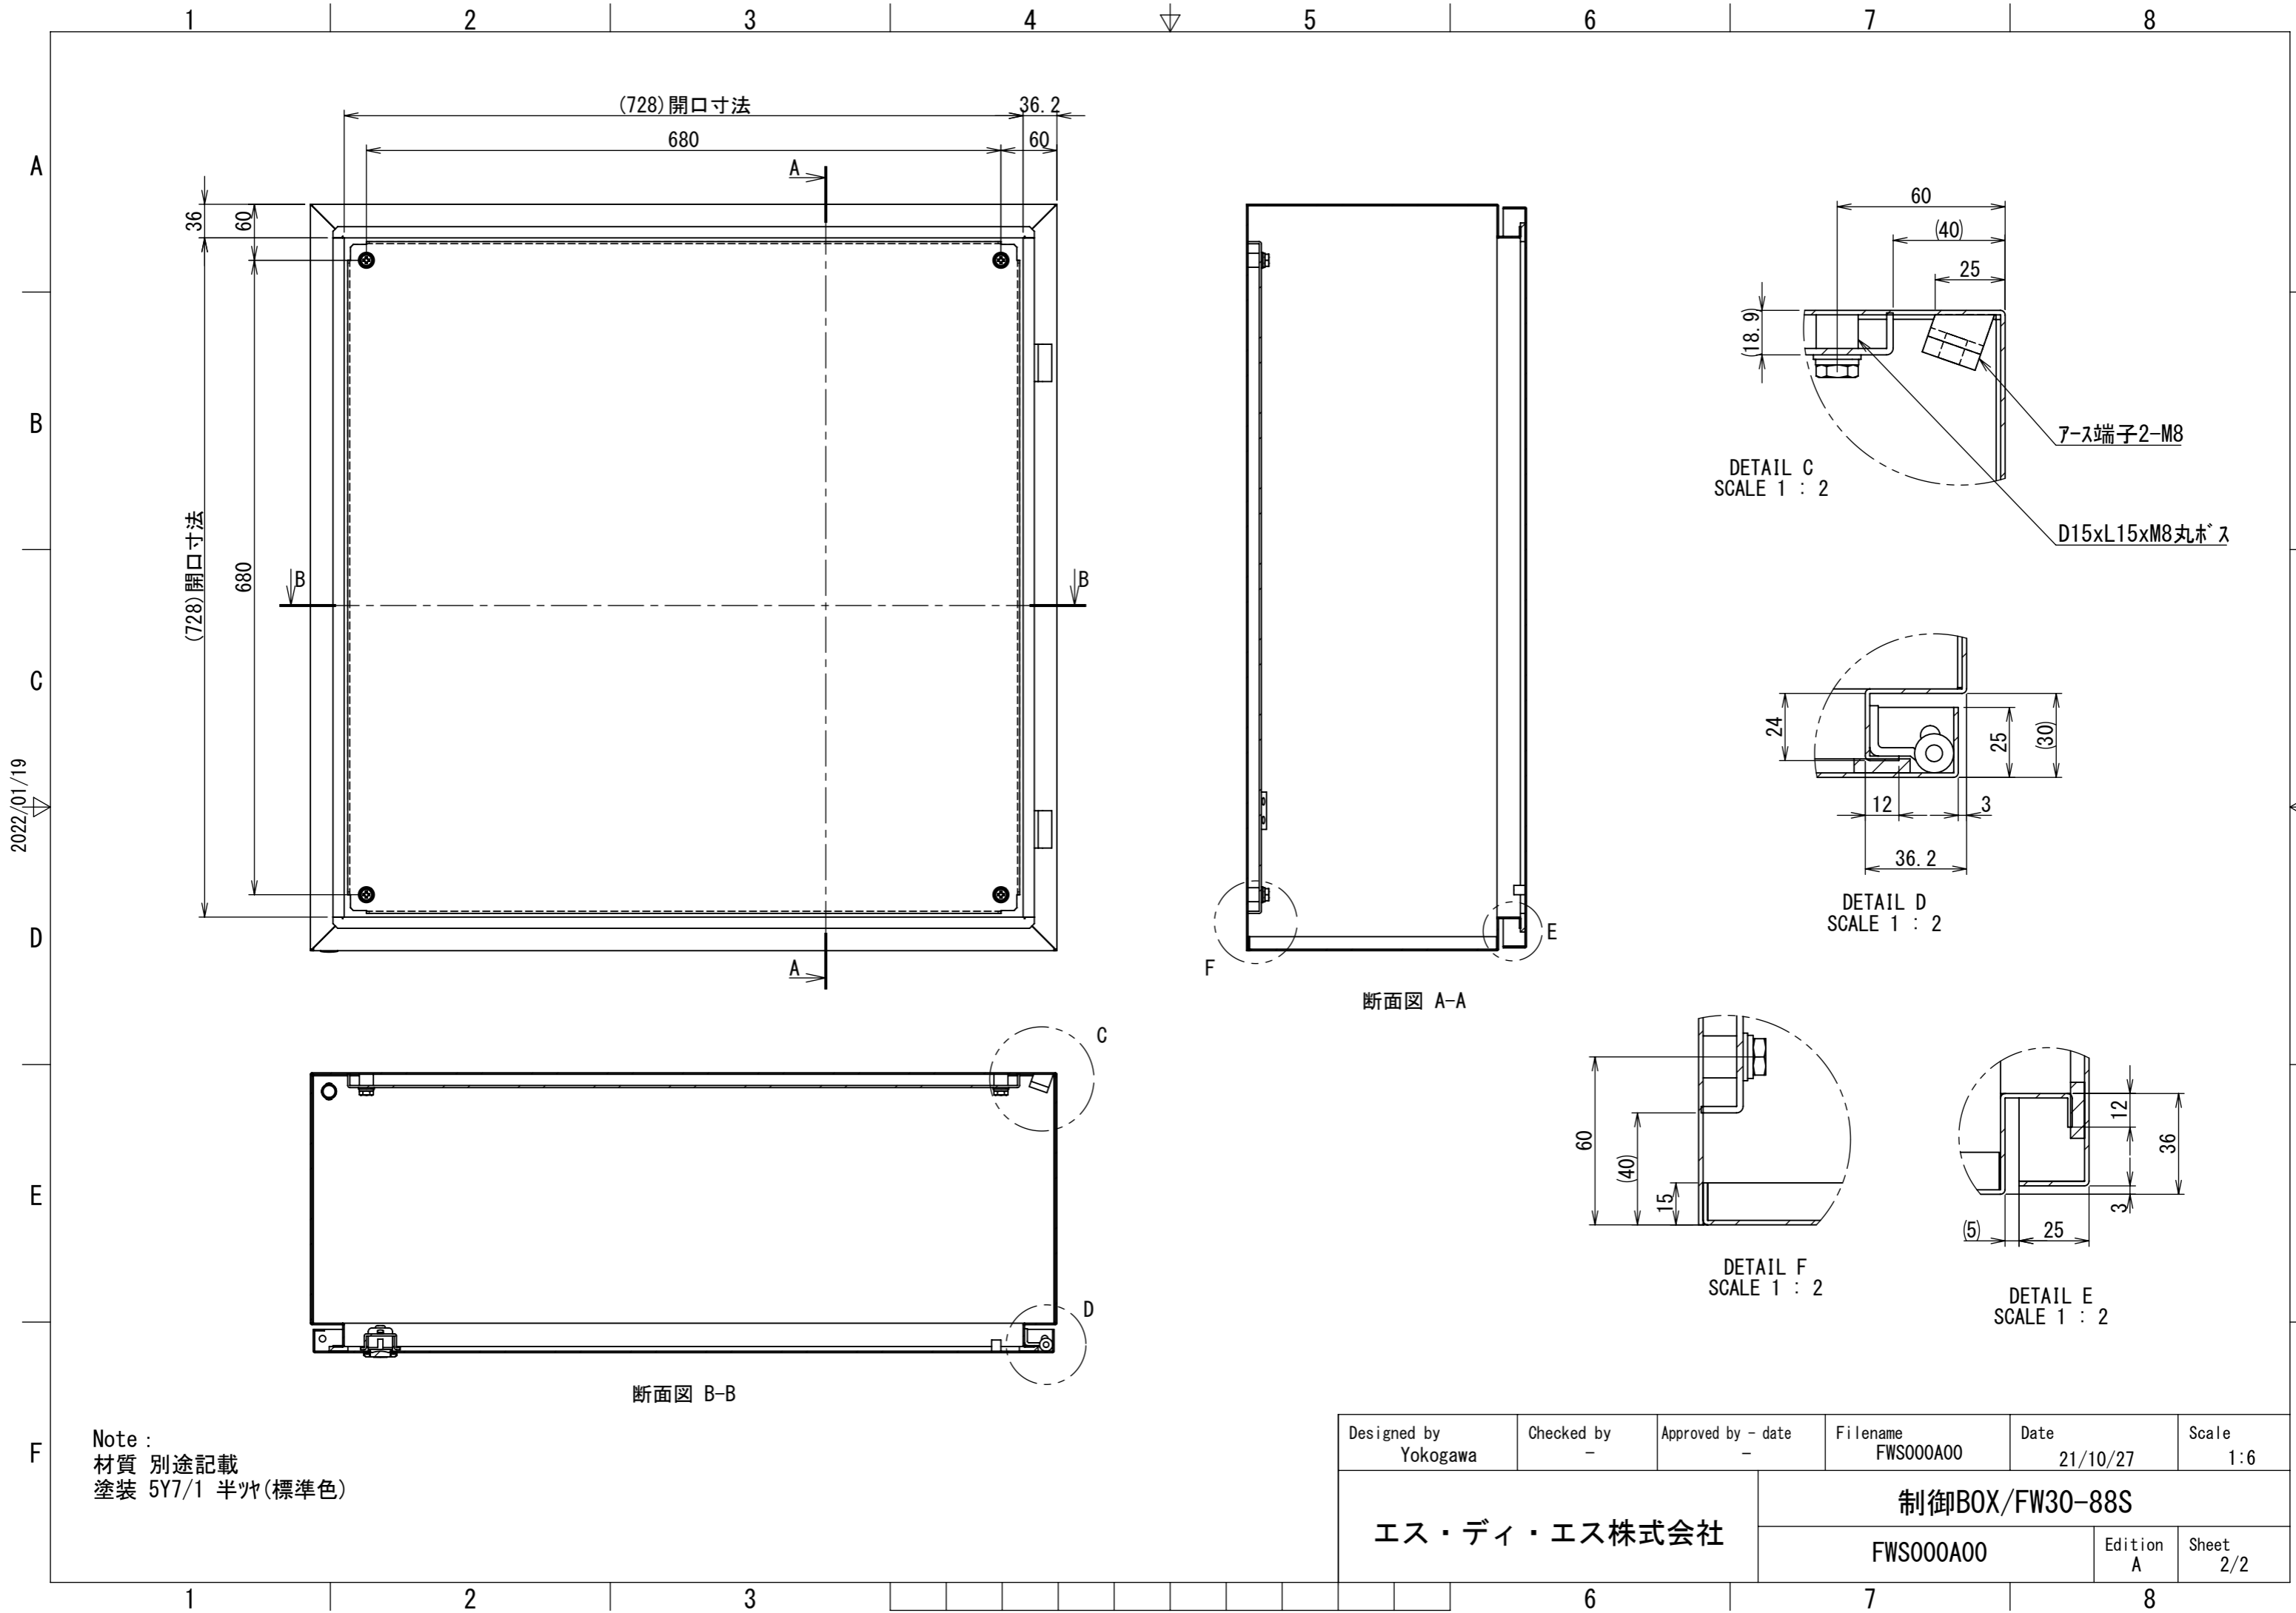

REV.	DESCRIPTION	DATE	APPVL.
A	新規作成	21/10/27	

2022/01/19

Note :  
 材質 別途記載  
 塗装 5Y7/1 半ツヤ(標準色)

Designed by Yokogawa	Checked by -	Approved by - date -	Filename FWS000A00	Date 21/10/27	Scale 1:7
エス・ディ・エス株式会社			制御BOX/FW30-88S		
			FWS000A00	Edition A	Sheet 1/2

2022/01/19

Note :  
 材質 別途記載  
 塗装 5Y7/1 半ツヤ(標準色)

Designed by Yokogawa	Checked by -	Approved by - date -	Filename FWS000A00	Date 21/10/27	Scale 1:6
エス・ディ・エス株式会社			制御BOX/FW30-88S		
			FWS000A00	Edition A	Sheet 2/2