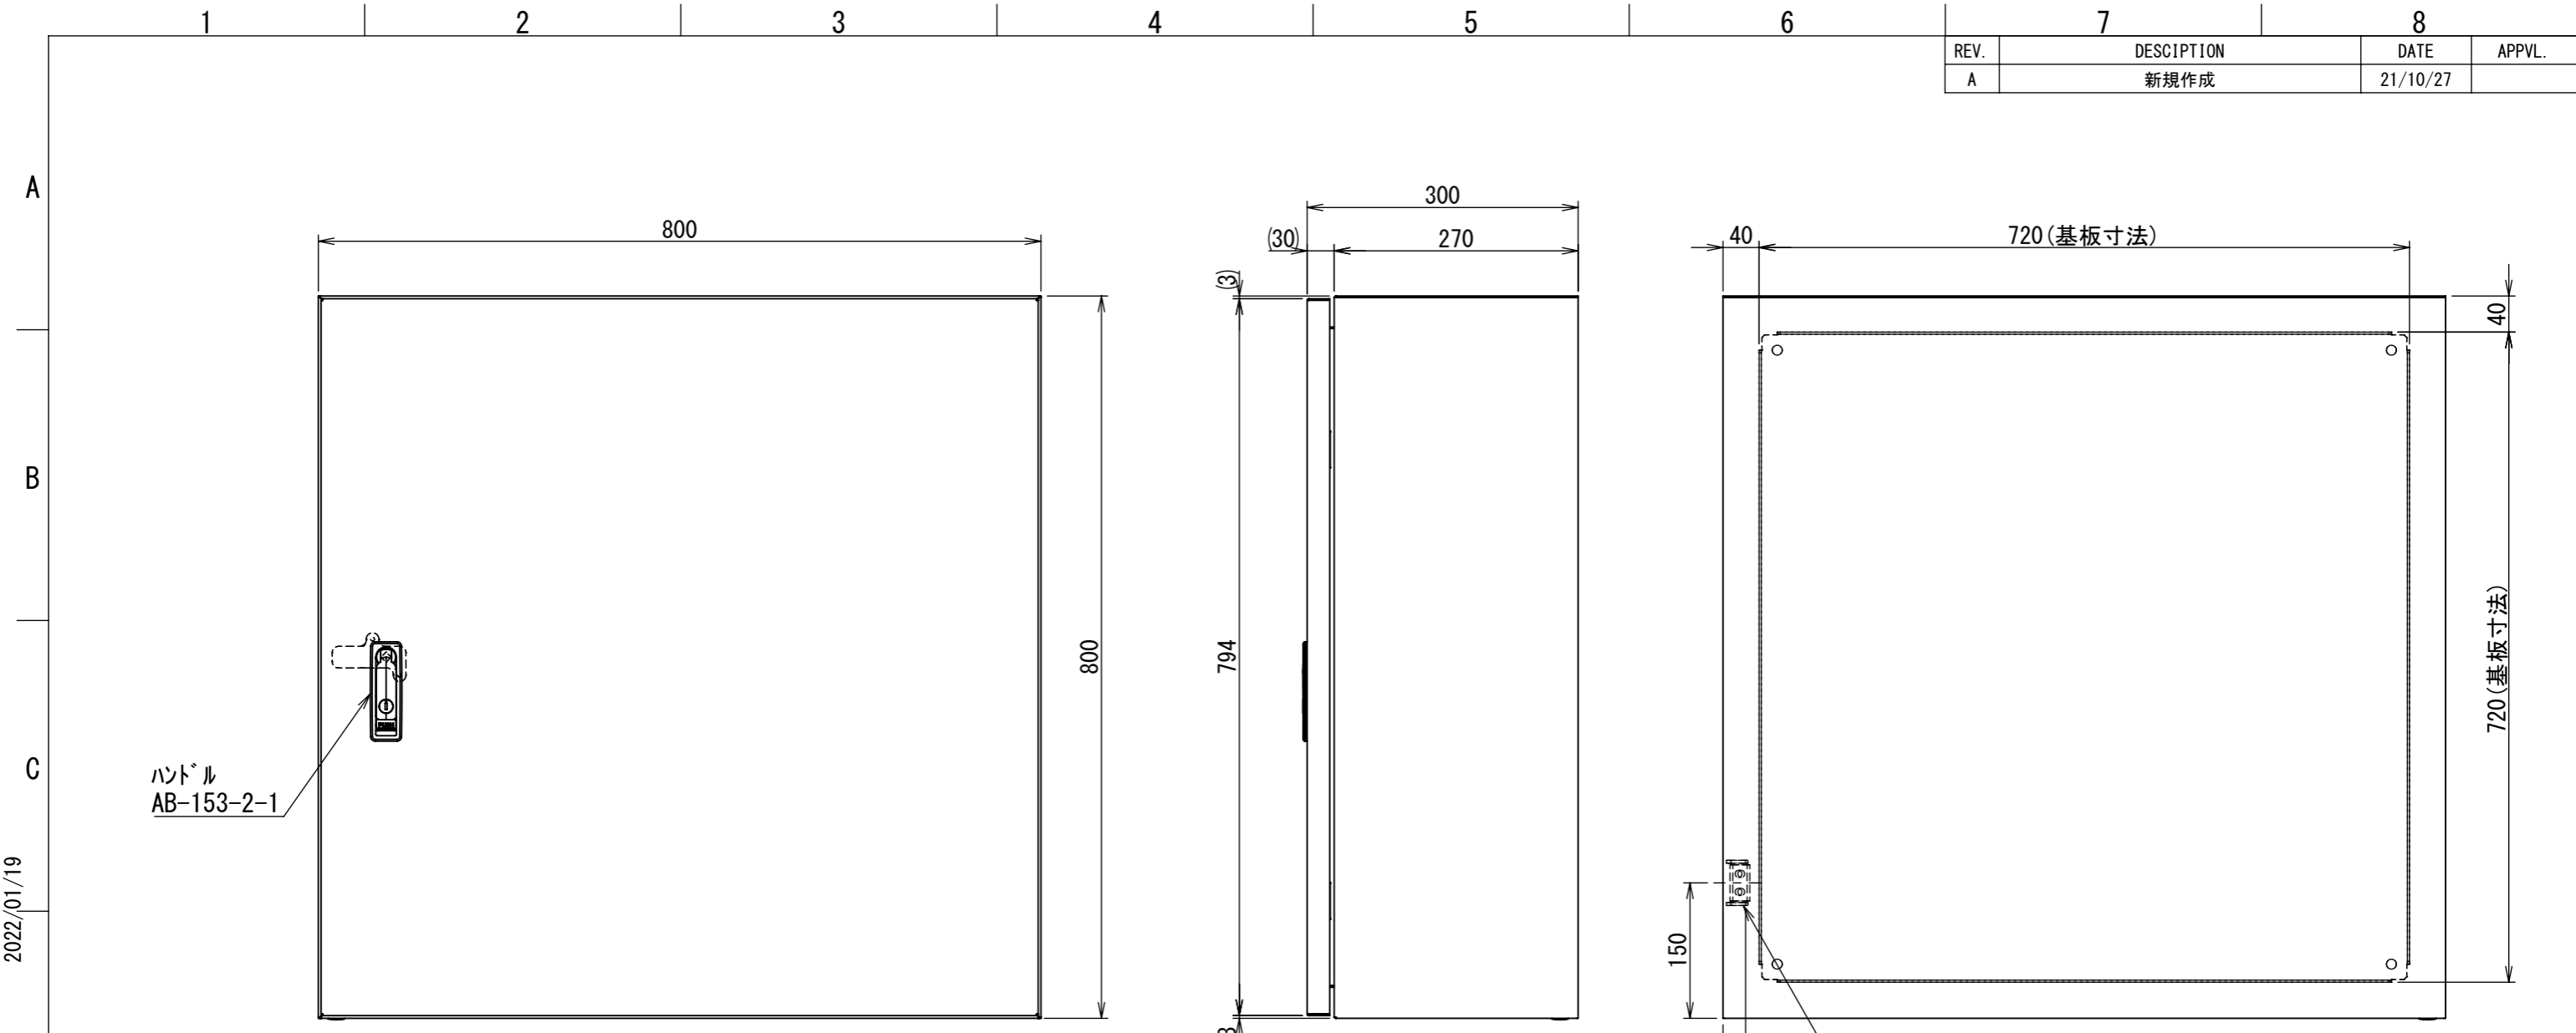

REV.	DESCRIPTION	DATE	APPVL.
A	新規作成	21/10/27	

2022/01/19

Note :  
 材質 別途記載  
 塗装 5Y7/1 半ツヤ(標準色)

Designed by Yokogawa	Checked by -	Approved by - date -	Filename FWS000A00	Date 21/10/27	Scale 1:7
エス・ディ・エス株式会社			制御BOX/FW30-88S		
			FWS000A00	Edition A	Sheet 1/2

2022/01/19

Note :  
 材質 別途記載  
 塗装 5Y7/1 半ツヤ(標準色)

Designed by Yokogawa	Checked by -	Approved by - date -	Filename FWS000A00	Date 21/10/27	Scale 1:6
エス・ディ・エス株式会社			制御BOX/FW30-88S		
			FWS000A00	Edition A	Sheet 2/2