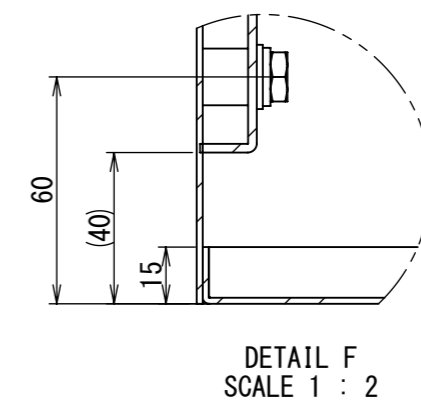

2022/01/17

A  
B  
C  
D  
E  
F

A  
B  
C  
D  
E  
F

1 2 3 4 5 6 7 8

1 2 3 4 5 6 7 8

2022/01/17

Note :  
材質 別途記載  
塗装 5Y7/1 半ツヤ(標準色)

Designed by Yokogawa	Checked by -	Approved by - date -	Filename FWS000A00	Date 21/10/27	Scale 1:6
エス・ディ・エス株式会社			制御BOX/FW30-86S		
			FWS000A00	Edition A	Sheet 2/2