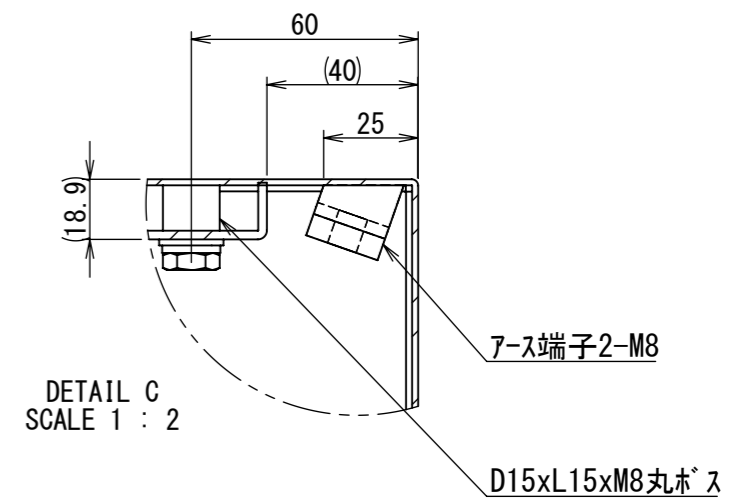

2022/01/17

A  
B  
C  
D  
E  
F

A  
B  
C  
D  
E  
F

1 2 3 4 5 6 7 8

1 2 3 4 5 6 7 8

2022/01/17

Note :  
材質 別途記載  
塗装 5Y7/1 半ツヤ(標準色)

Designed by Yokogawa	Checked by -	Approved by - date -	Filename FWS000A00	Date 21/10/27	Scale 1:6
エス・ディ・エス株式会社			制御BOX/FW30-86S		
			FWS000A00	Edition A	Sheet 2/2