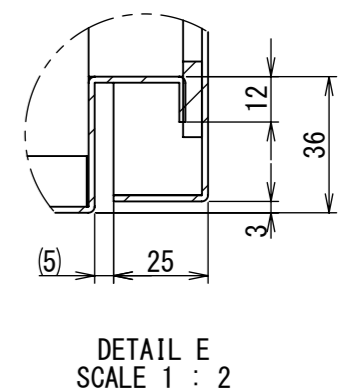

2022/01/17

A  
B  
C  
D  
E  
F

A  
B  
C  
D  
E  
F

1 2 3 4 5 6 7 8

1 2 3 4 5 6 7 8

2022/01/17

Note :  
材質 別途記載  
塗装 5Y7/1 半ツヤ(標準色)

Designed by Yokogawa	Checked by -	Approved by - date -	Filename FWS000A00	Date 21/10/27	Scale 1:6
エス・ディ・エス株式会社			制御BOX/FW30-86S		
			FWS000A00	Edition A	Sheet 2/2