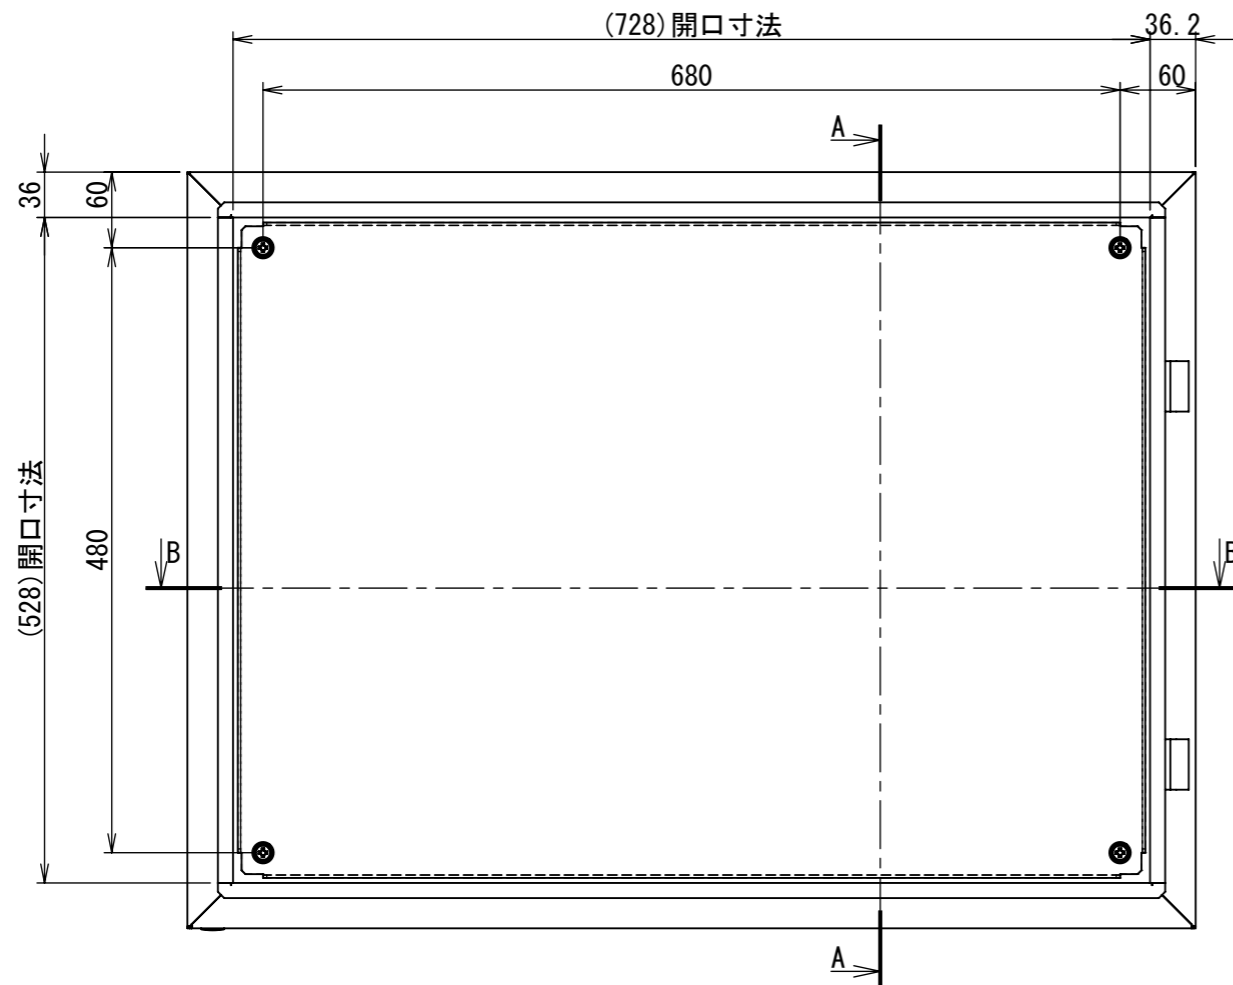

2022/01/17

A  
B  
C  
D  
E  
F

A  
B  
C  
D  
E  
F

1 2 3 4 5 6 7 8

1 2 3 4 5 6 7 8

2022/01/17

Note :  
材質 別途記載  
塗装 5Y7/1 半ツヤ(標準色)

Designed by Yokogawa	Checked by -	Approved by - date -	Filename FWS000A00	Date 21/10/27	Scale 1:6
エス・ディ・エス株式会社			制御BOX/FW30-86S		
			FWS000A00	Edition A	Sheet 2/2