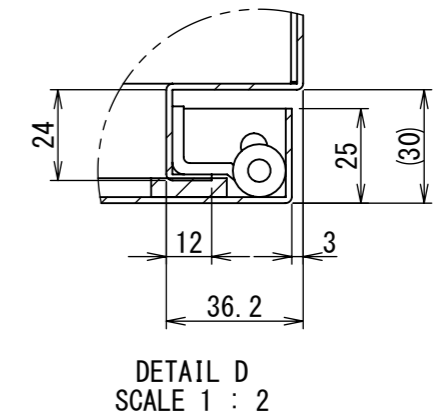

2022/01/17

A  
B  
C  
D  
E  
F

A  
B  
C  
D  
E  
F

1 2 3 4 5 6 7 8

1 2 3 4 5 6 7 8

2022/01/17

Note :  
材質 別途記載  
塗装 5Y7/1 半ツヤ(標準色)

Designed by Yokogawa	Checked by -	Approved by - date -	Filename FWS000A00	Date 21/10/27	Scale 1:6
エス・ディ・エス株式会社			制御BOX/FW30-86S		
			FWS000A00	Edition A	Sheet 2/2