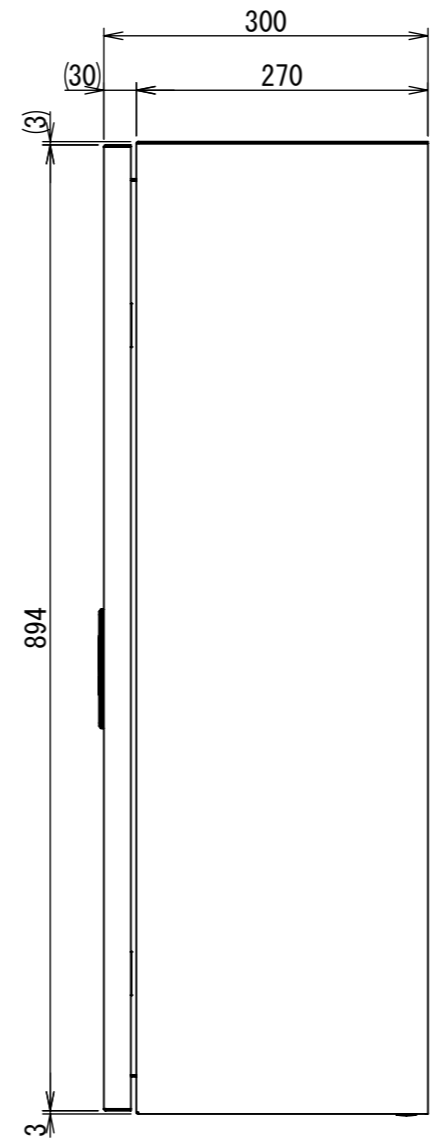

REV.	DESCRIPTION	DATE	APPVL.
A	新規作成	21/10/27	

2021/12/22

Note :
 材質 別途記載
 塗装 5Y7/1 半ツヤ(標準色)

Designed by Yokogawa	Checked by -	Approved by - date -	Filename FWS000A00	Date 21/10/27	Scale 1:7
エス・ディ・エス株式会社			制御BOX/FW30-69S		
			FWS000A00	Edition A	Sheet 1/2

Note :
 材質 別途記載
 塗装 5Y7/1 半ツヤ(標準色)

Designed by Yokogawa	Checked by -	Approved by - date -	Filename FWS000A00	Date 21/10/27	Scale 1:6
エス・ディ・エス株式会社			制御BOX/FW30-69S		
			FWS000A00	Edition A	Sheet 2/2

2021/12/22