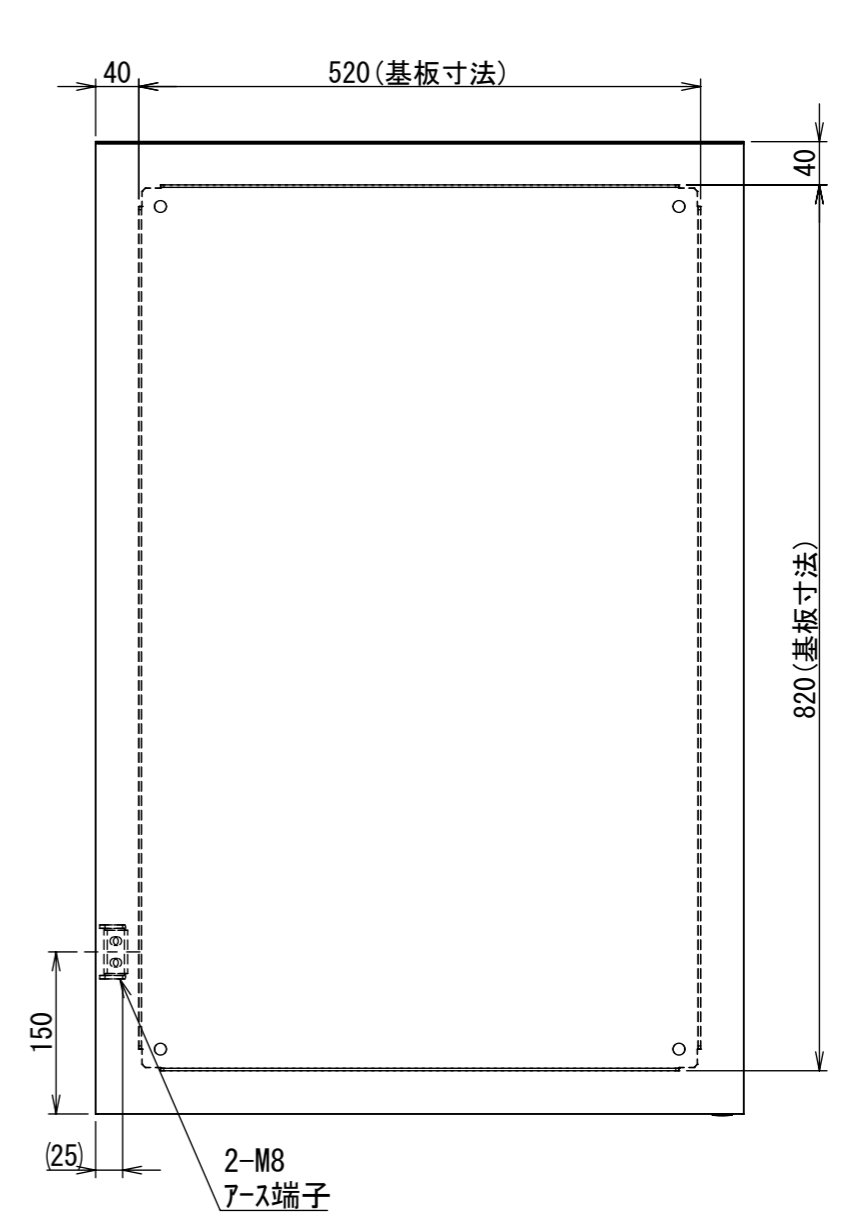

REV.	DESCRIPTION	DATE	APPVL.
A	新規作成	21/10/27	

2021/12/22

Note :
 材質 別途記載
 塗装 5Y7/1 半ツヤ(標準色)

Designed by Yokogawa	Checked by -	Approved by - date -	Filename FWS000A00	Date 21/10/27	Scale 1:7
エス・ディ・エス株式会社			制御BOX/FW30-69S		
			FWS000A00	Edition A	Sheet 1/2

Note :
 材質 別途記載
 塗装 5Y7/1 半ツヤ(標準色)

Designed by Yokogawa	Checked by -	Approved by - date -	Filename FWS000A00	Date 21/10/27	Scale 1:6
エス・ディ・エス株式会社			制御BOX/FW30-69S		
			FWS000A00	Edition A	Sheet 2/2

2021/12/22