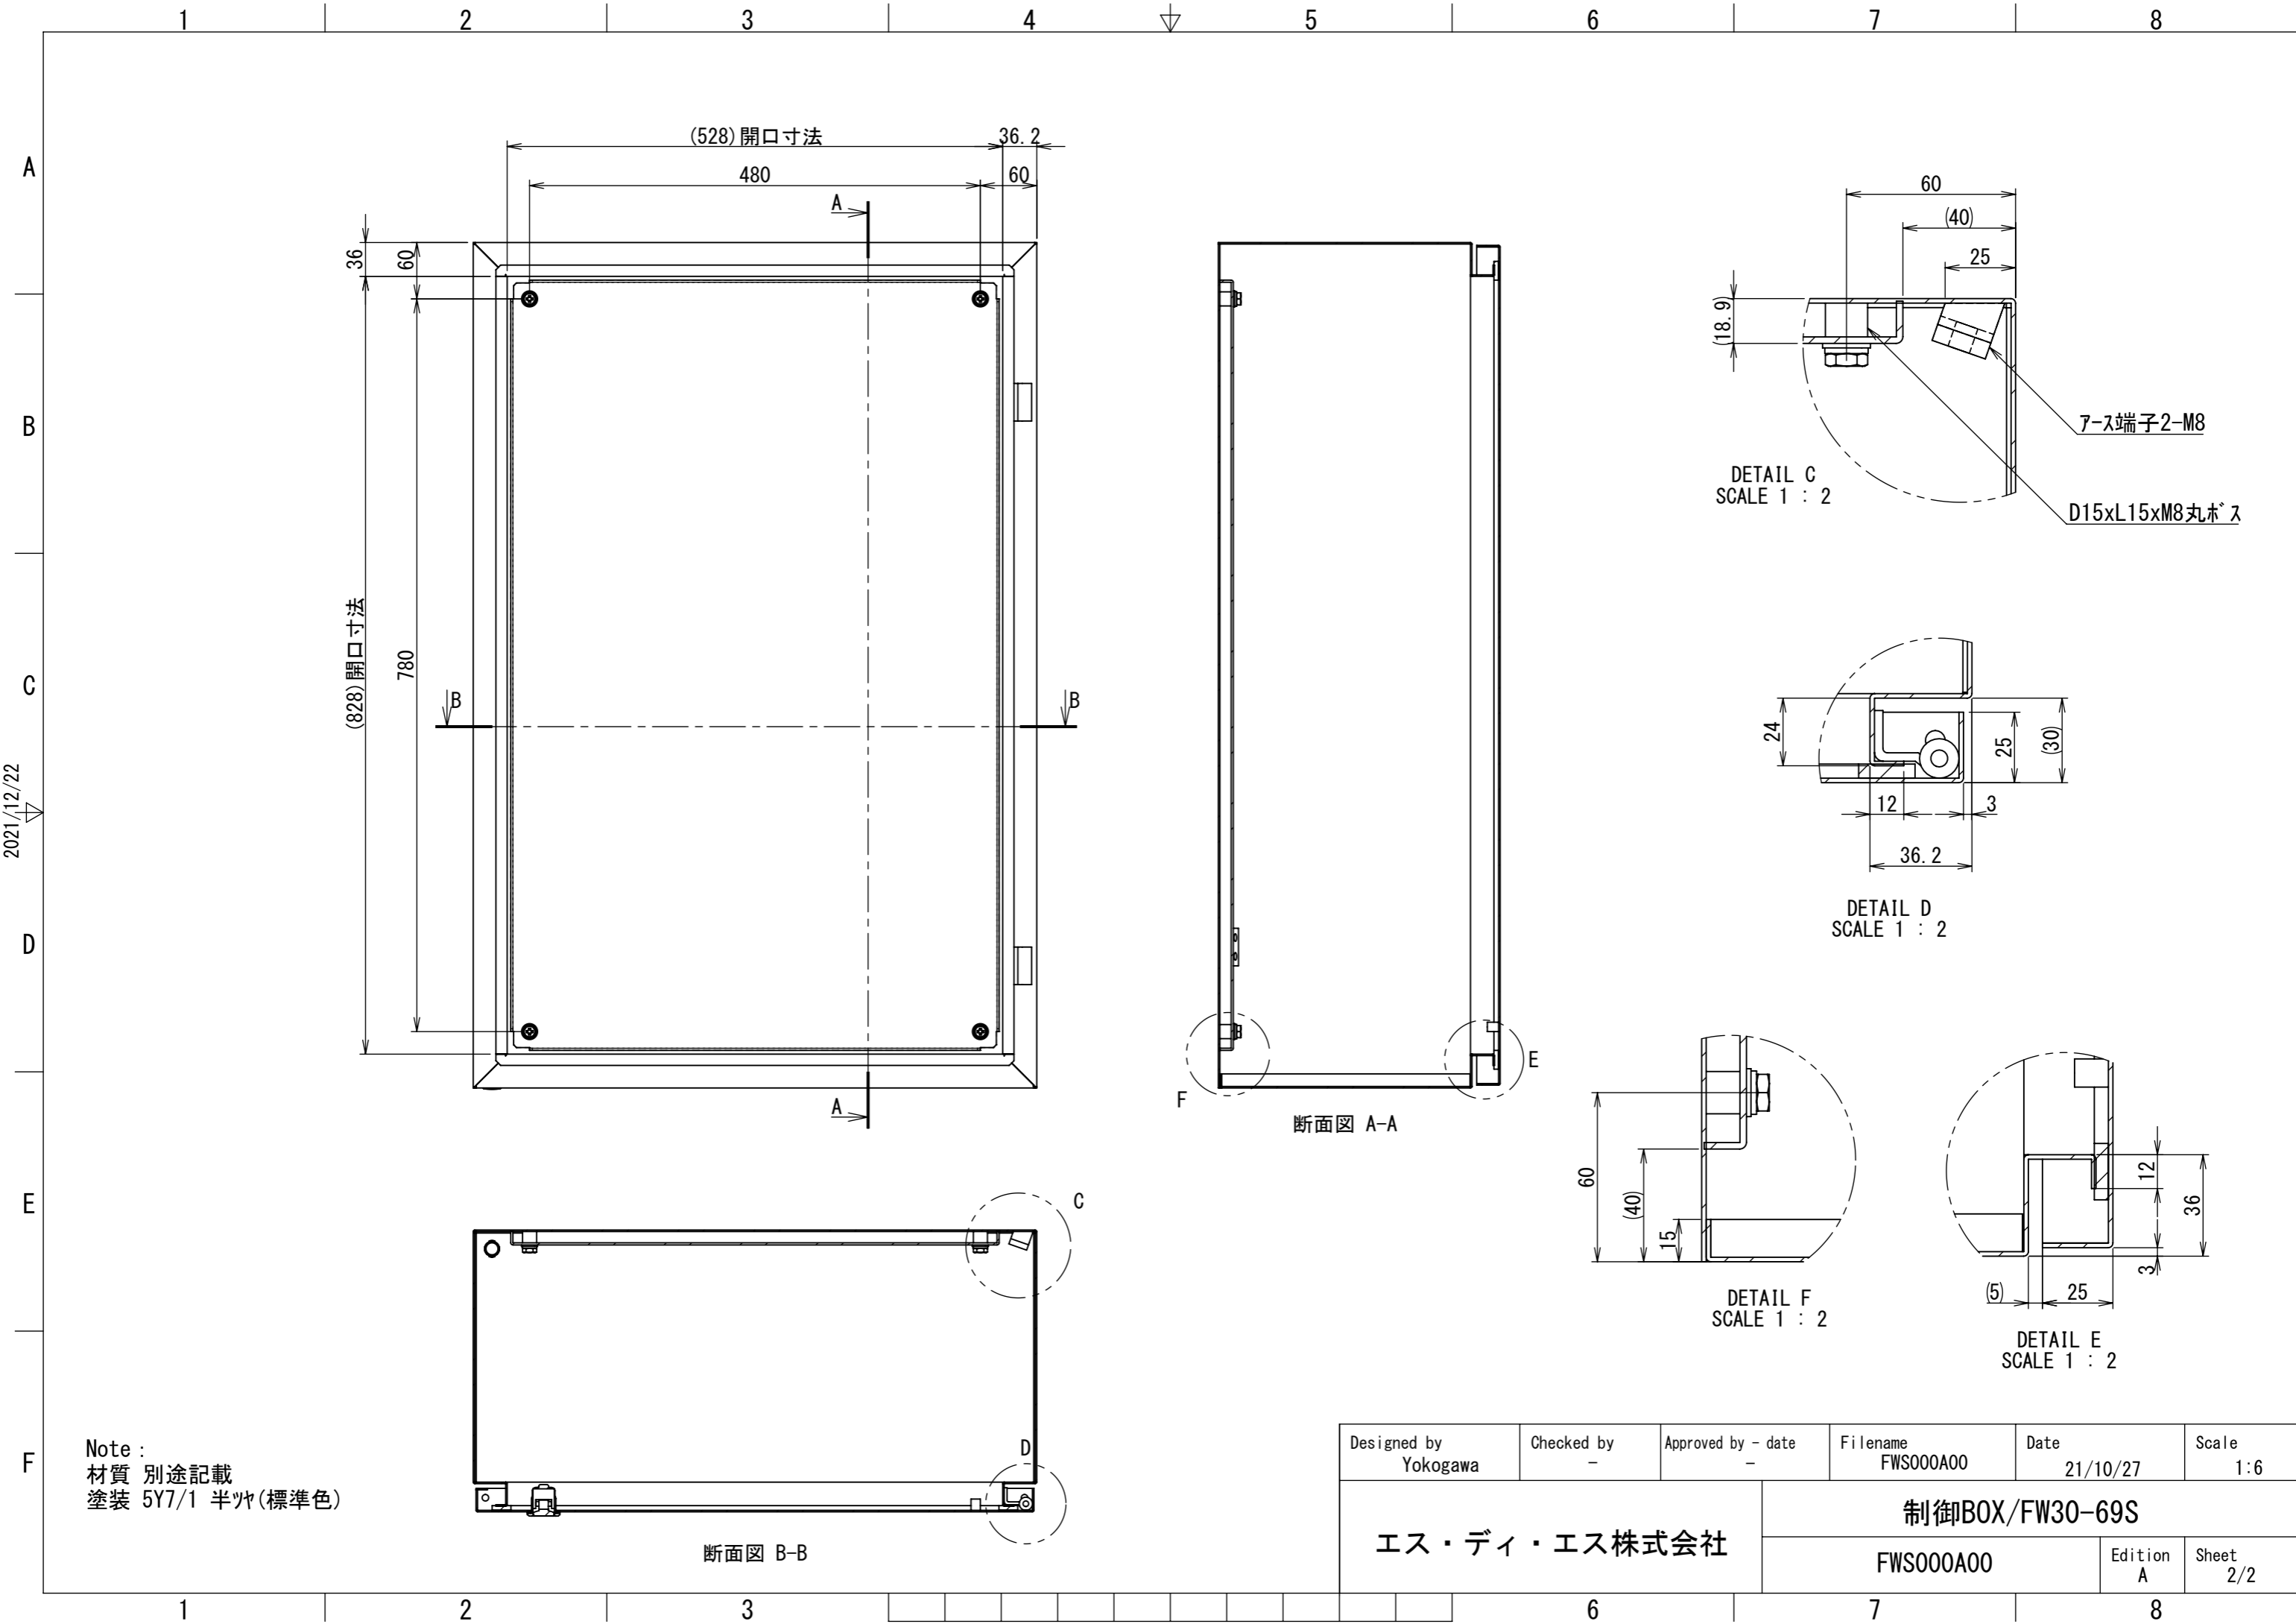

REV.	DESCRIPTION	DATE	APPVL.
A	新規作成	21/10/27	

2021/12/22

Note :
 材質 別途記載
 塗装 5Y7/1 半ツヤ(標準色)

Designed by Yokogawa	Checked by -	Approved by - date -	Filename FWS000A00	Date 21/10/27	Scale 1:7
エス・ディ・エス株式会社			制御BOX/FW30-69S		
			FWS000A00	Edition A	Sheet 1/2

Note :
 材質 別途記載
 塗装 5Y7/1 半ツヤ(標準色)

Designed by Yokogawa	Checked by -	Approved by - date -	Filename FWS000A00	Date 21/10/27	Scale 1:6
エス・ディ・エス株式会社			制御BOX/FW30-69S		
			FWS000A00	Edition A	Sheet 2/2

2021/12/22