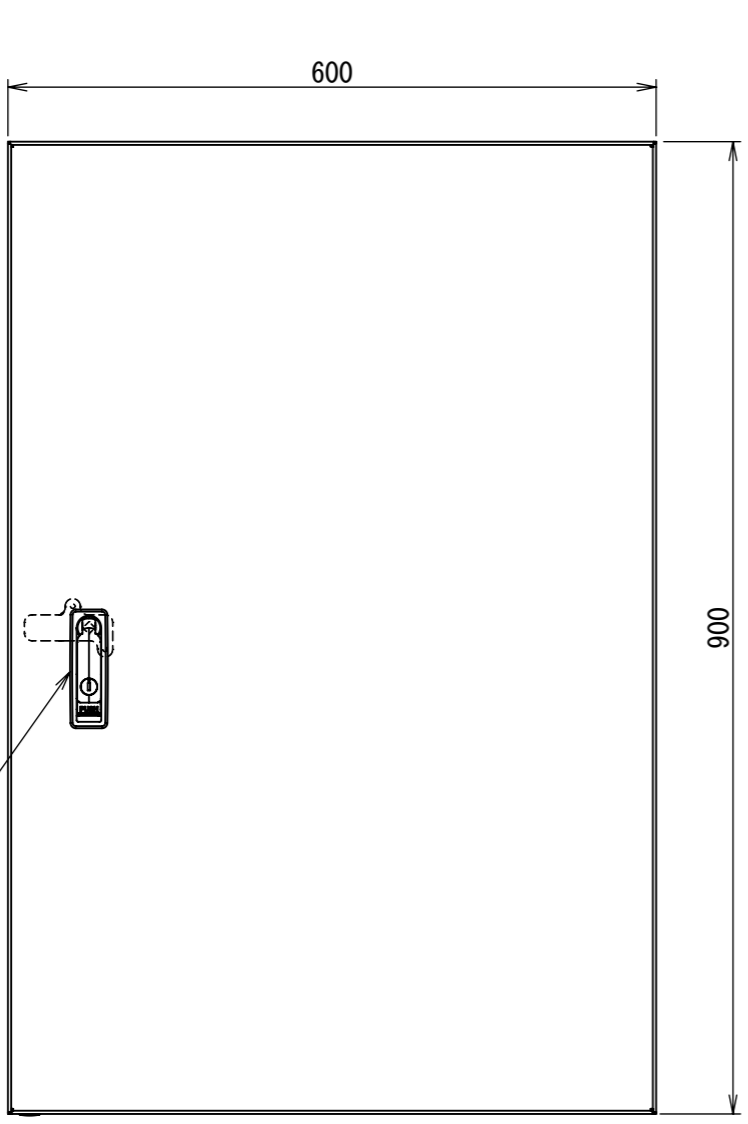

REV.	DESCRIPTION	DATE	APPVL.
A	新規作成	21/10/27	

2021/12/22

Note :
 材質 別途記載
 塗装 5Y7/1 半ツヤ(標準色)

Designed by Yokogawa	Checked by -	Approved by - date -	Filename FWS000A00	Date 21/10/27	Scale 1:7
エス・ディ・エス株式会社			制御BOX/FW30-69S		
			FWS000A00	Edition A	Sheet 1/2

Note :
 材質 別途記載
 塗装 5Y7/1 半ツヤ(標準色)

Designed by Yokogawa	Checked by -	Approved by - date -	Filename FWS000A00	Date 21/10/27	Scale 1:6
エス・ディ・エス株式会社			制御BOX/FW30-69S		
			FWS000A00	Edition A	Sheet 2/2

2021/12/22