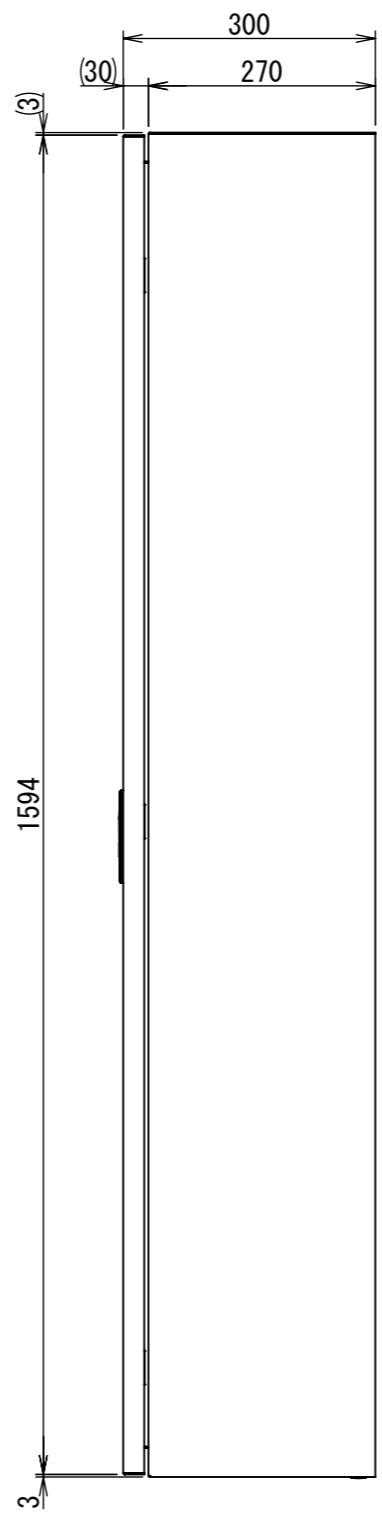

1 2 3 4 5 6 7 8

REV.	DESCRIPTION	DATE	APPVL.
A	新規作成	21/10/27	

Note :
材質 別途記載
塗装 5Y7/1. 半ツヤ(標準色)

Designed by Yokogawa	Checked by -	Approved by - date -	Filename FWS0000A00	Date 21/10/27	Scale 1:9
エス・ディ・エス株式会社			制御BOX/FW30-616S		
			FWS0000A00	Edition A	Sheet 1/2

2021/12/22

F

1 2 3 4 5 6 7 8

2021/12/22

Note :
 材質 別途記載
 塗装 5Y7/1. 半ツヤ (標準色)

Designed by Yokogawa	Checked by -	Approved by - date -	Filename FWS0000A00	Date 21/10/27	Scale 1:9
エス・ディ・エス株式会社			制御BOX/FW30-616S		
			FWS0000A00	Edition A	Sheet 2/2