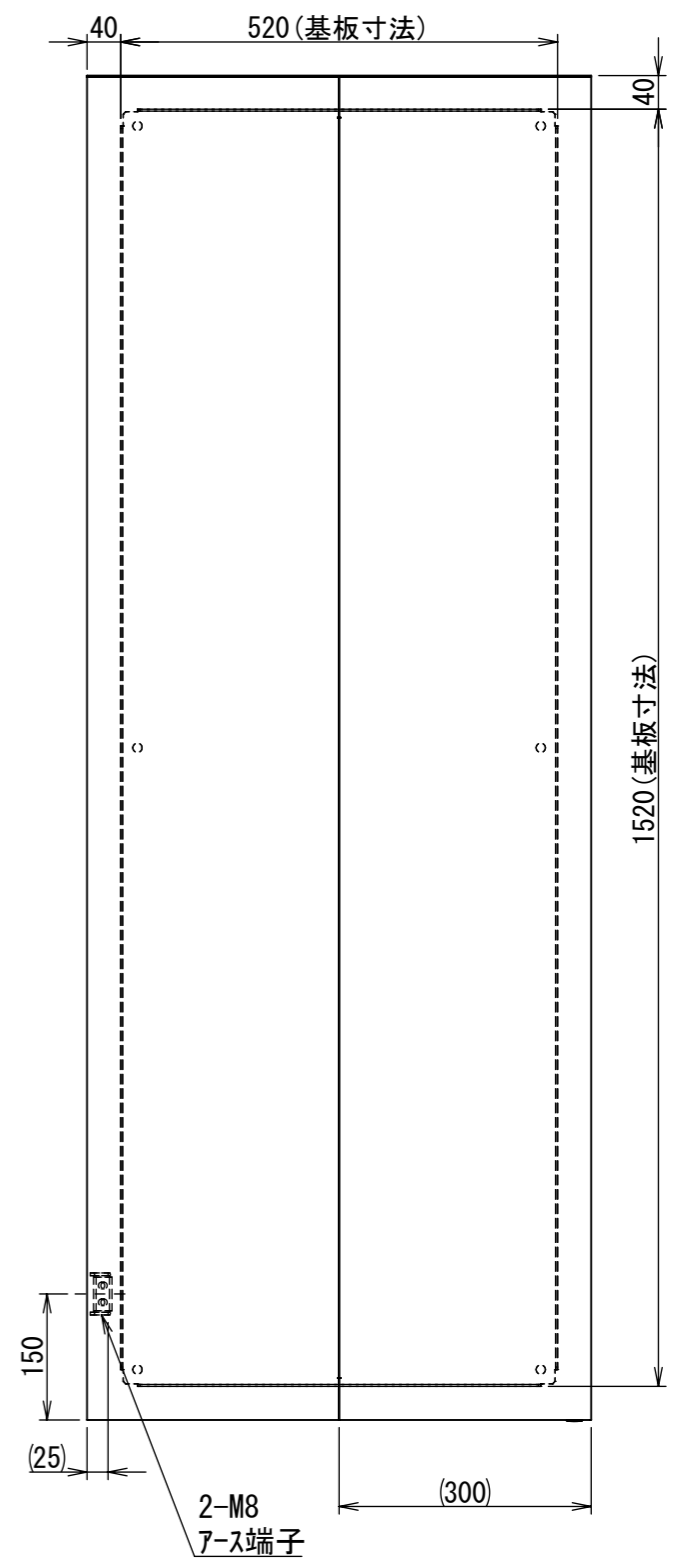

1 2 3 4 5 6 7 8

REV.	DESCRIPTION	DATE	APPVL.
A	新規作成	21/10/27	

Note :
材質 別途記載
塗装 5Y7/1. 半ツヤ(標準色)

Designed by Yokogawa	Checked by -	Approved by - date -	Filename FWS0000A00	Date 21/10/27	Scale 1:9
エス・ディ・エス株式会社			制御BOX/FW30-616S		
			FWS0000A00	Edition A	Sheet 1/2

2021/12/22

F

1 2 3 4 5 6 7 8

2021/12/22

Note :
 材質 別途記載
 塗装 5Y7/1. 半ツヤ (標準色)

Designed by Yokogawa	Checked by -	Approved by - date -	Filename FWS0000A00	Date 21/10/27	Scale 1:9
エス・ディ・エス株式会社			制御BOX/FW30-616S		
			FWS0000A00	Edition A	Sheet 2/2