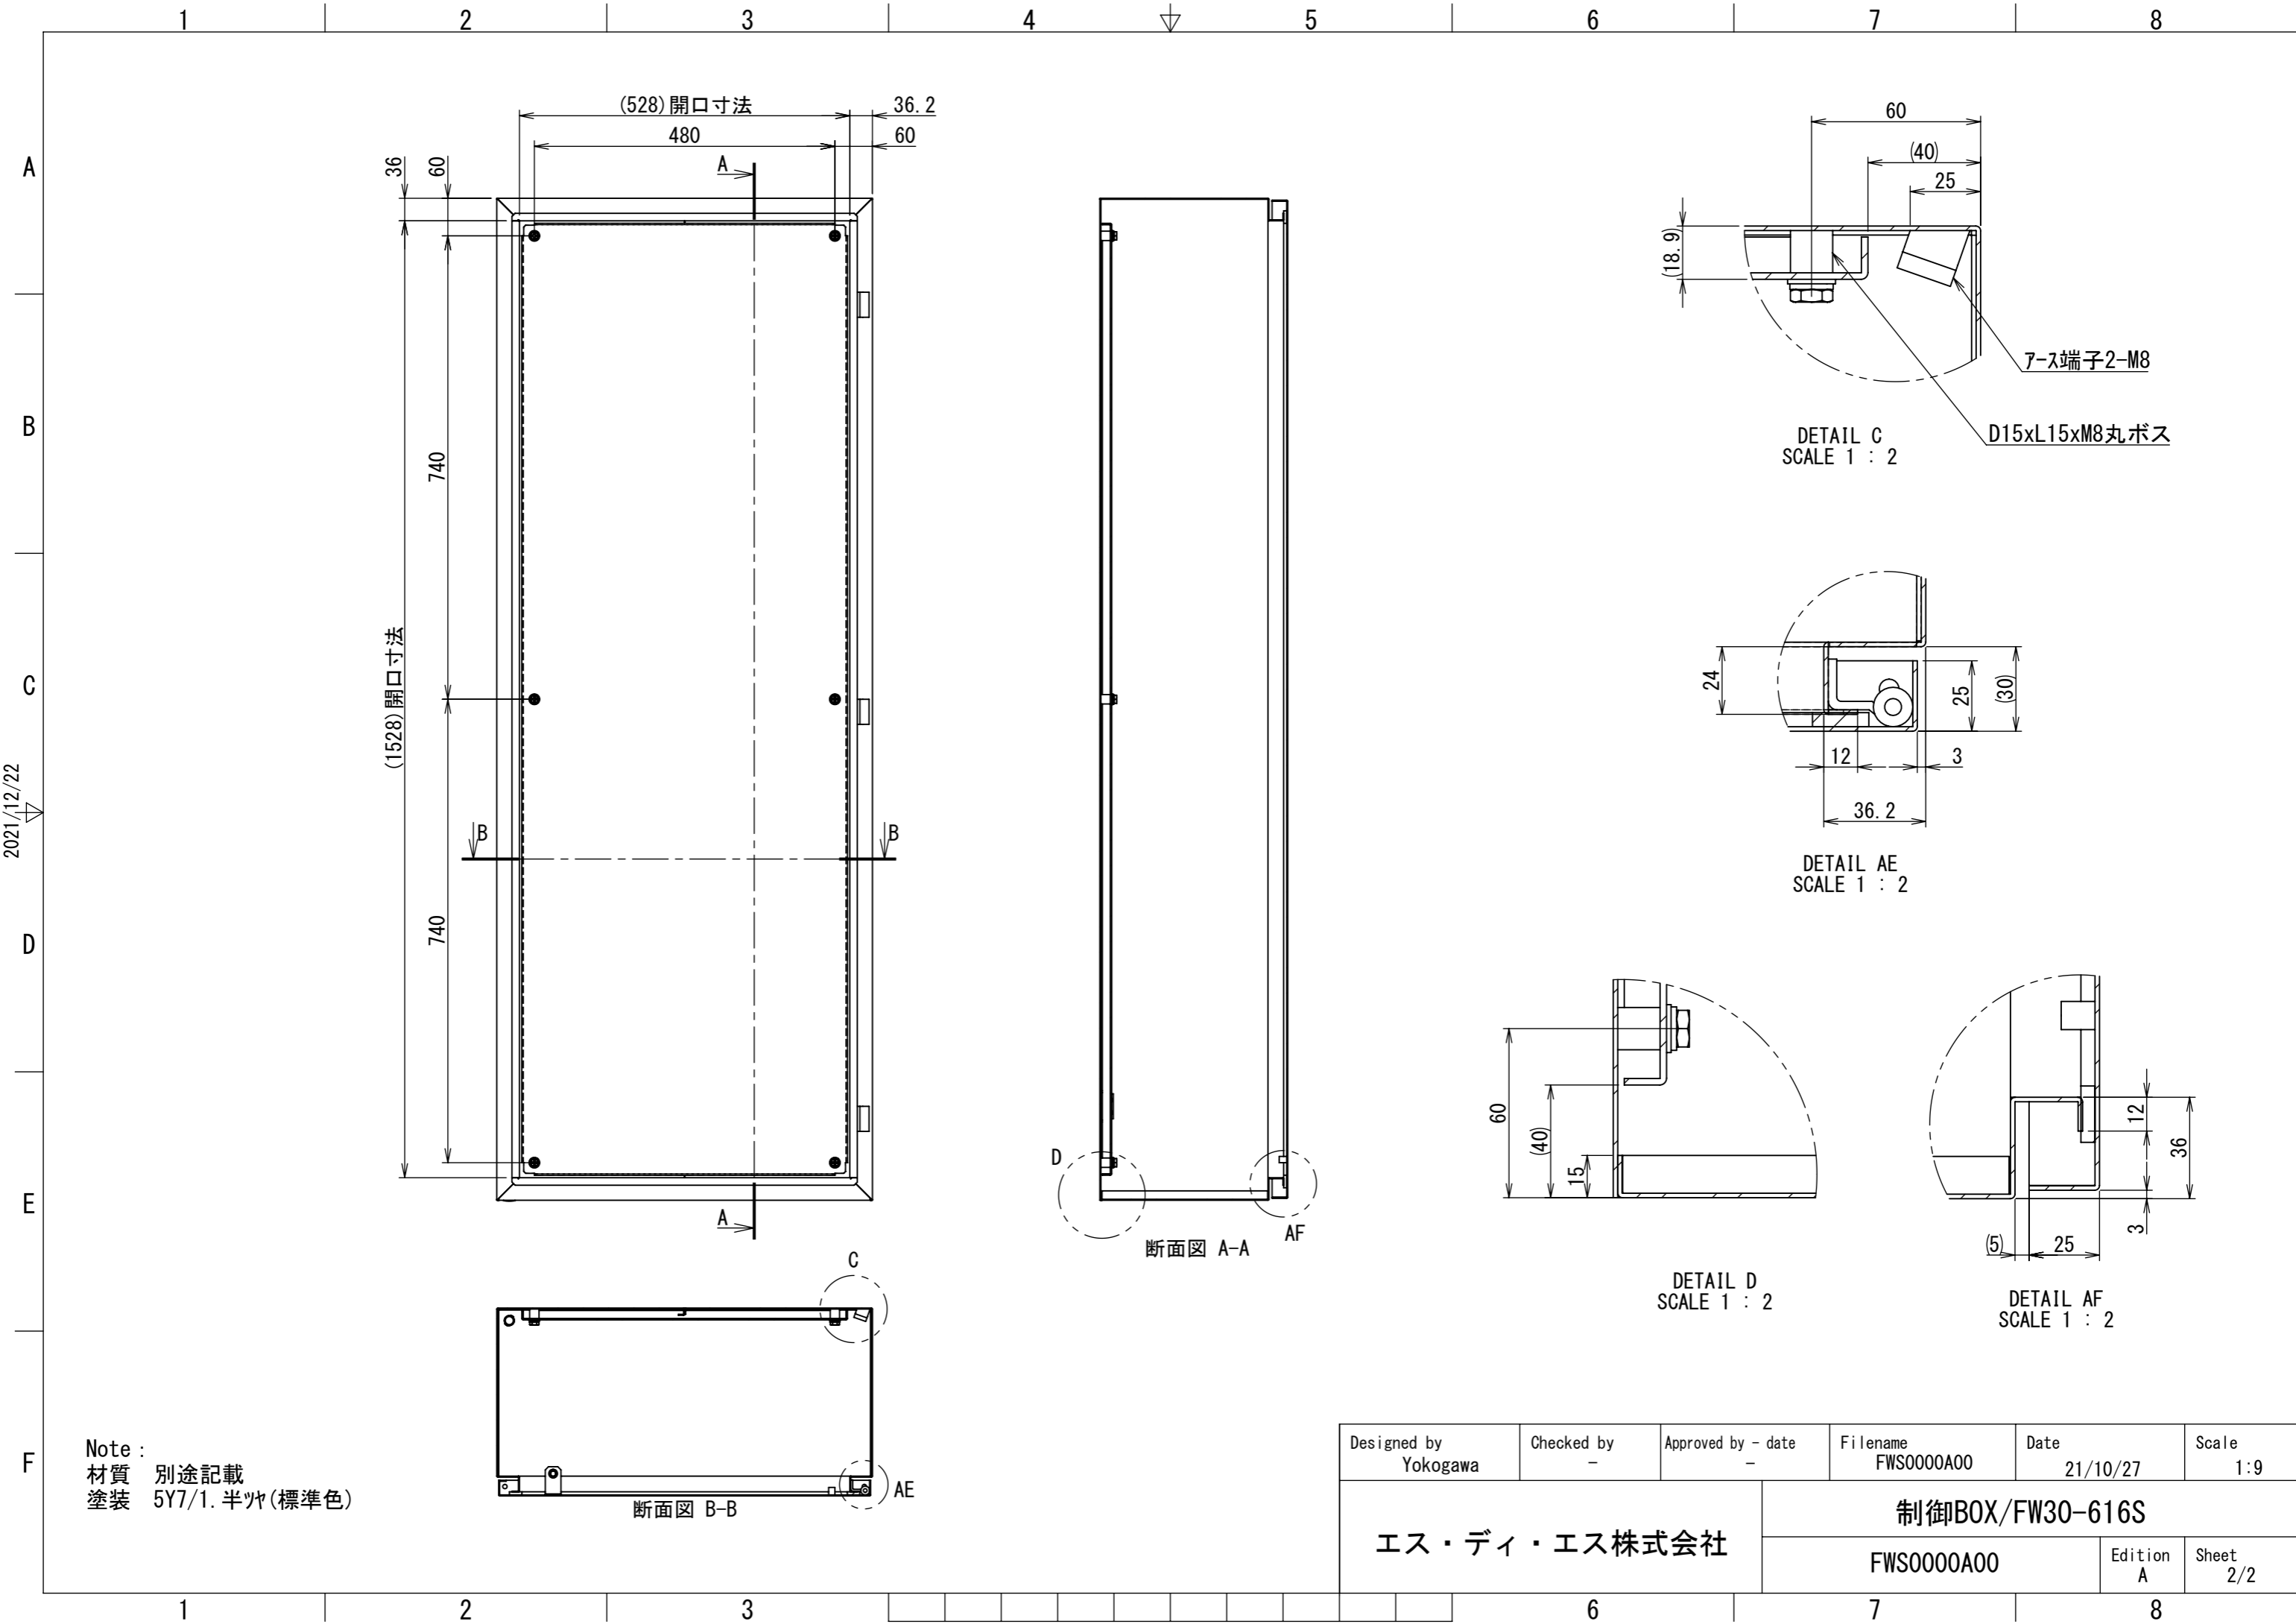

1 2 3 4 5 6 7 8

REV.	DESCRIPTION	DATE	APPVL.
A	新規作成	21/10/27	

Note :
材質 別途記載
塗装 5Y7/1. 半ツヤ(標準色)

Designed by Yokogawa	Checked by -	Approved by - date -	Filename FWS0000A00	Date 21/10/27	Scale 1:9
エス・ディ・エス株式会社			制御BOX/FW30-616S		
			FWS0000A00	Edition A	Sheet 1/2

2021/12/22

F

1 2 3 4 5 6 7 8

2021/12/22

Note :
 材質 別途記載
 塗装 5Y7/1. 半ツヤ (標準色)

Designed by Yokogawa	Checked by -	Approved by - date -	Filename FWS0000A00	Date 21/10/27	Scale 1:9
エス・ディ・エス株式会社			制御BOX/FW30-616S		
			FWS0000A00	Edition A	Sheet 2/2