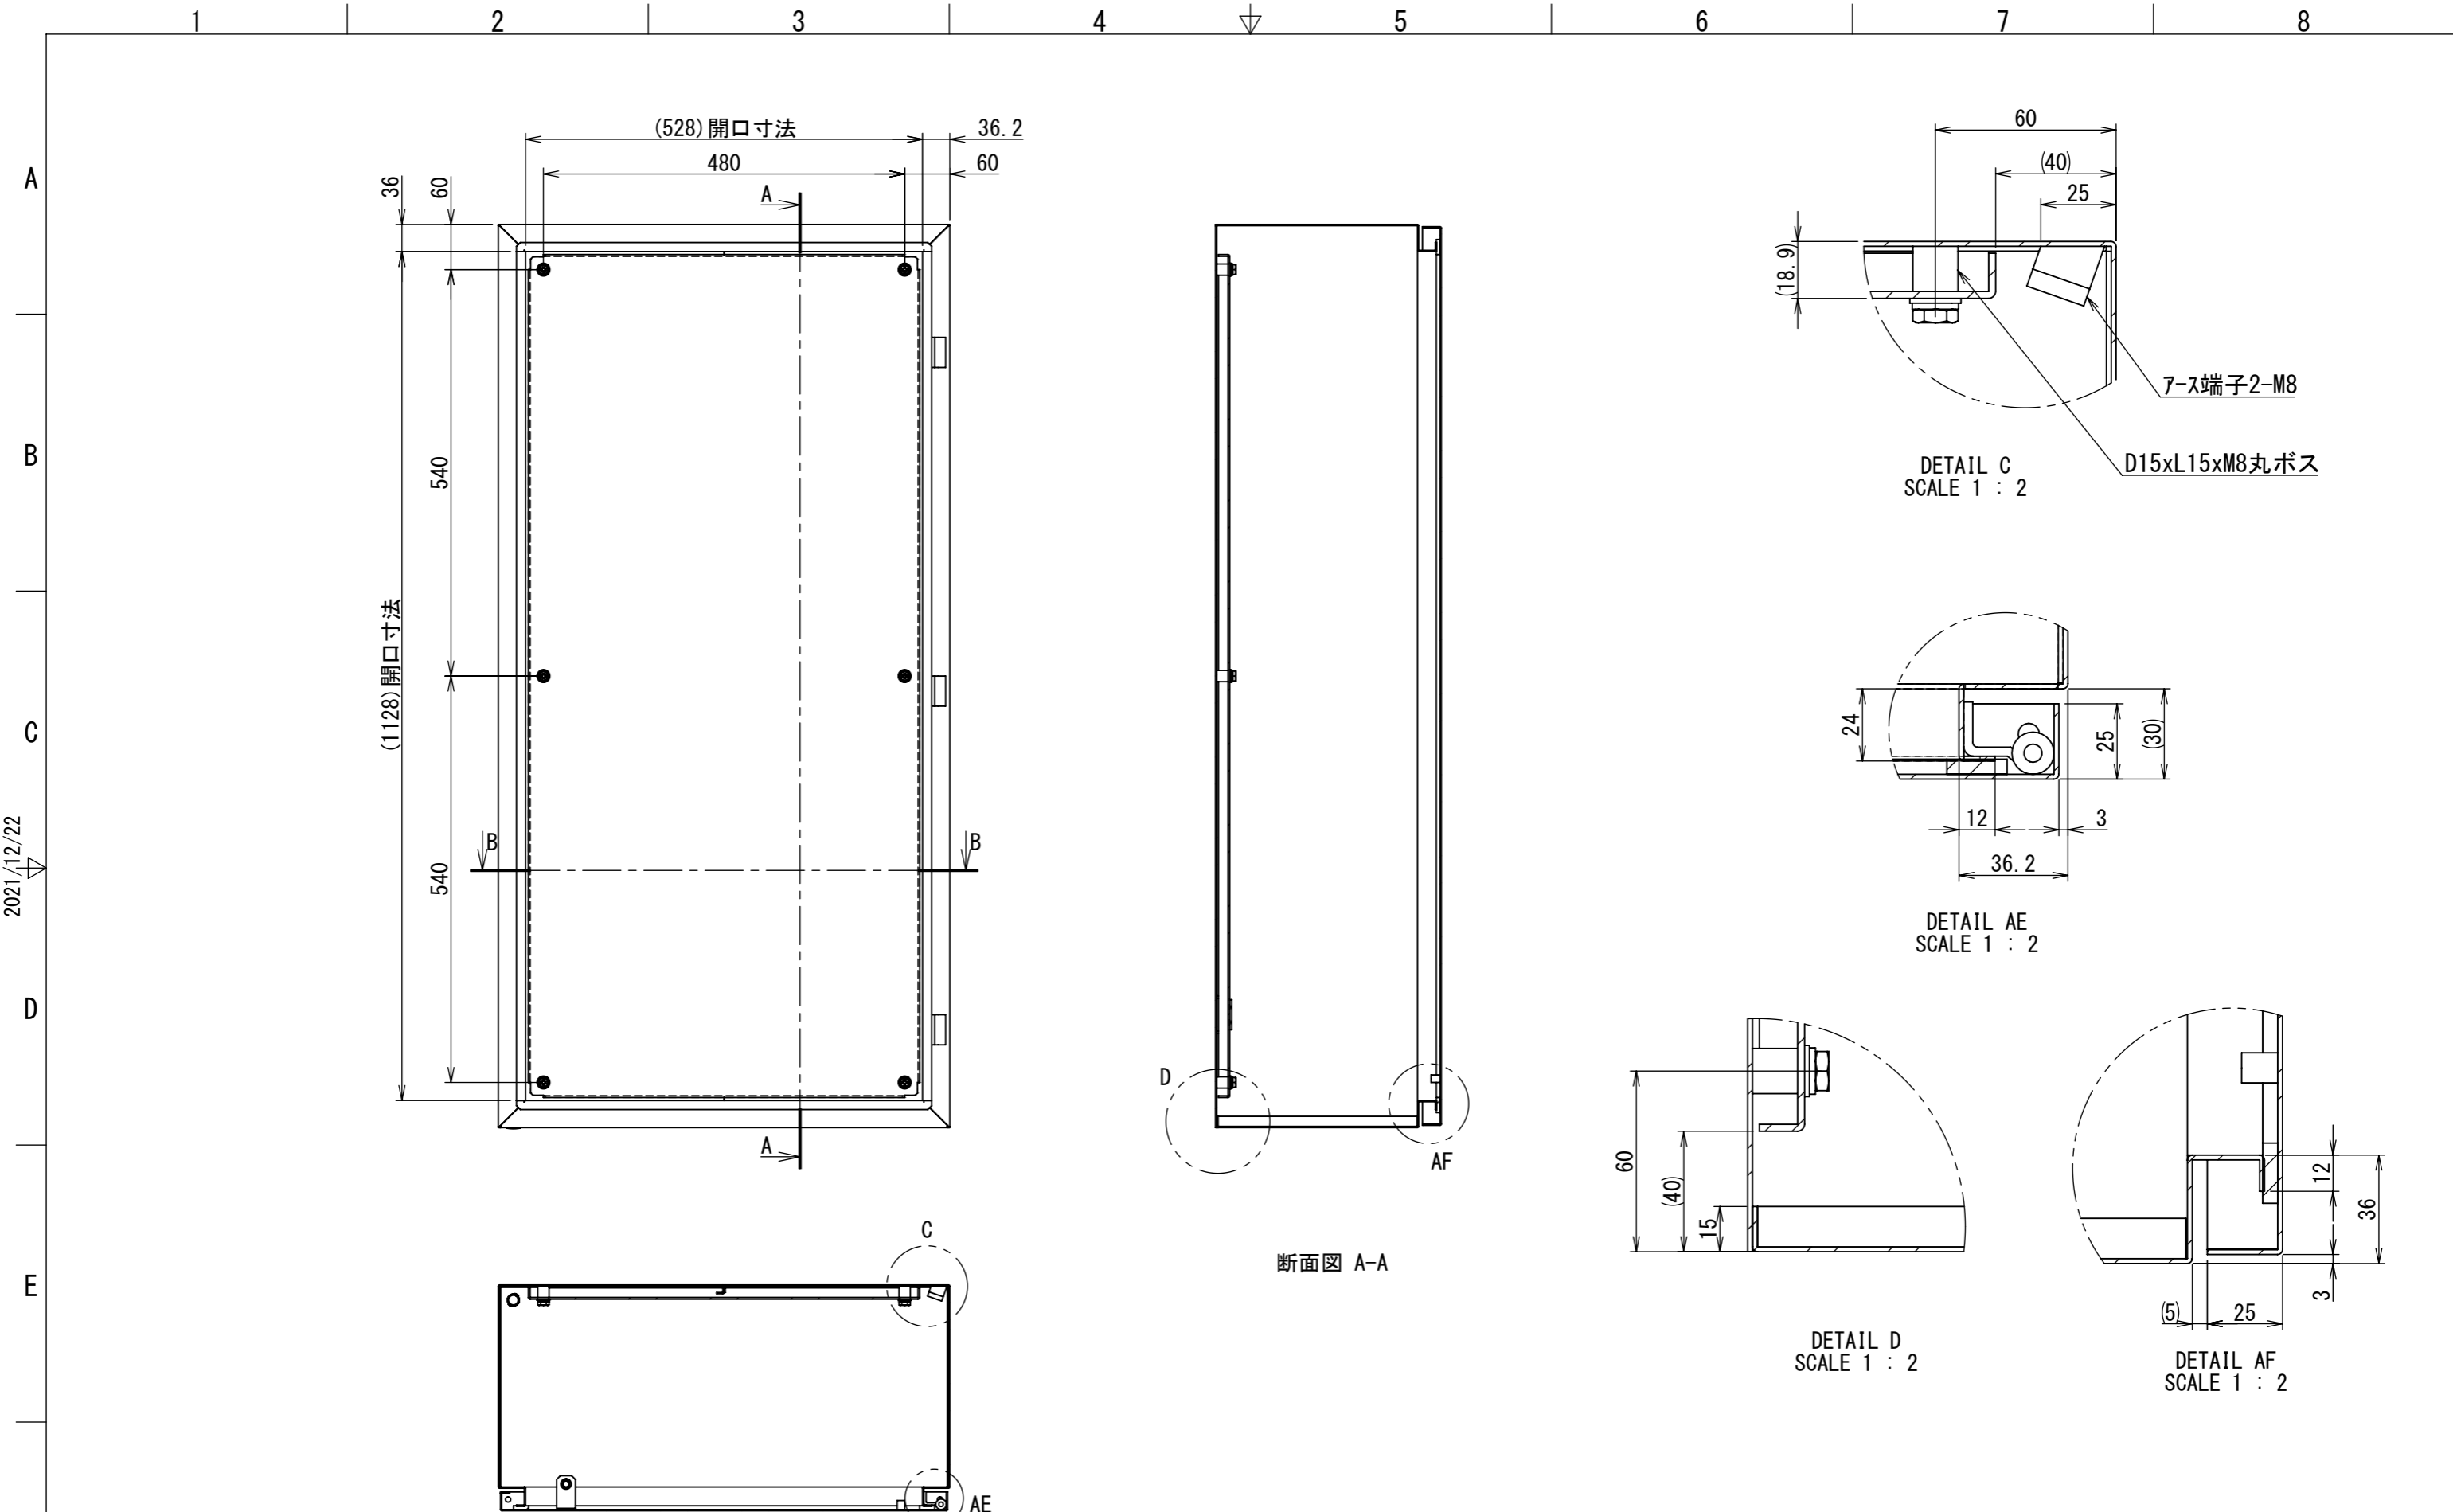

REV.	DESCRIPTION	DATE	APPL.
A	新規作成	21/10/27	

2021/12/22

Note :
 材質 別途記載
 塗装 5Y7/1. 半ツヤ(標準色)

Designed by Yokogawa	Checked by -	Approved by - date -	Filename FWS0000A00	Date 21/10/27	Scale 1:8
エス・ディ・エス株式会社			制御BOX/FW30-612S		
			FWS0000A00	Edition A	Sheet 1/2

2021/12/22

Note :
 材質 別途記載
 塗装 5Y7/1. 半ツヤ(標準色)

Designed by Yokogawa	Checked by -	Approved by - date -	Filename FWS0000A00	Date 21/10/27	Scale 1:8
エス・ディ・エス株式会社			制御BOX/FW30-612S		
			FWS0000A00	Edition A	Sheet 2/2