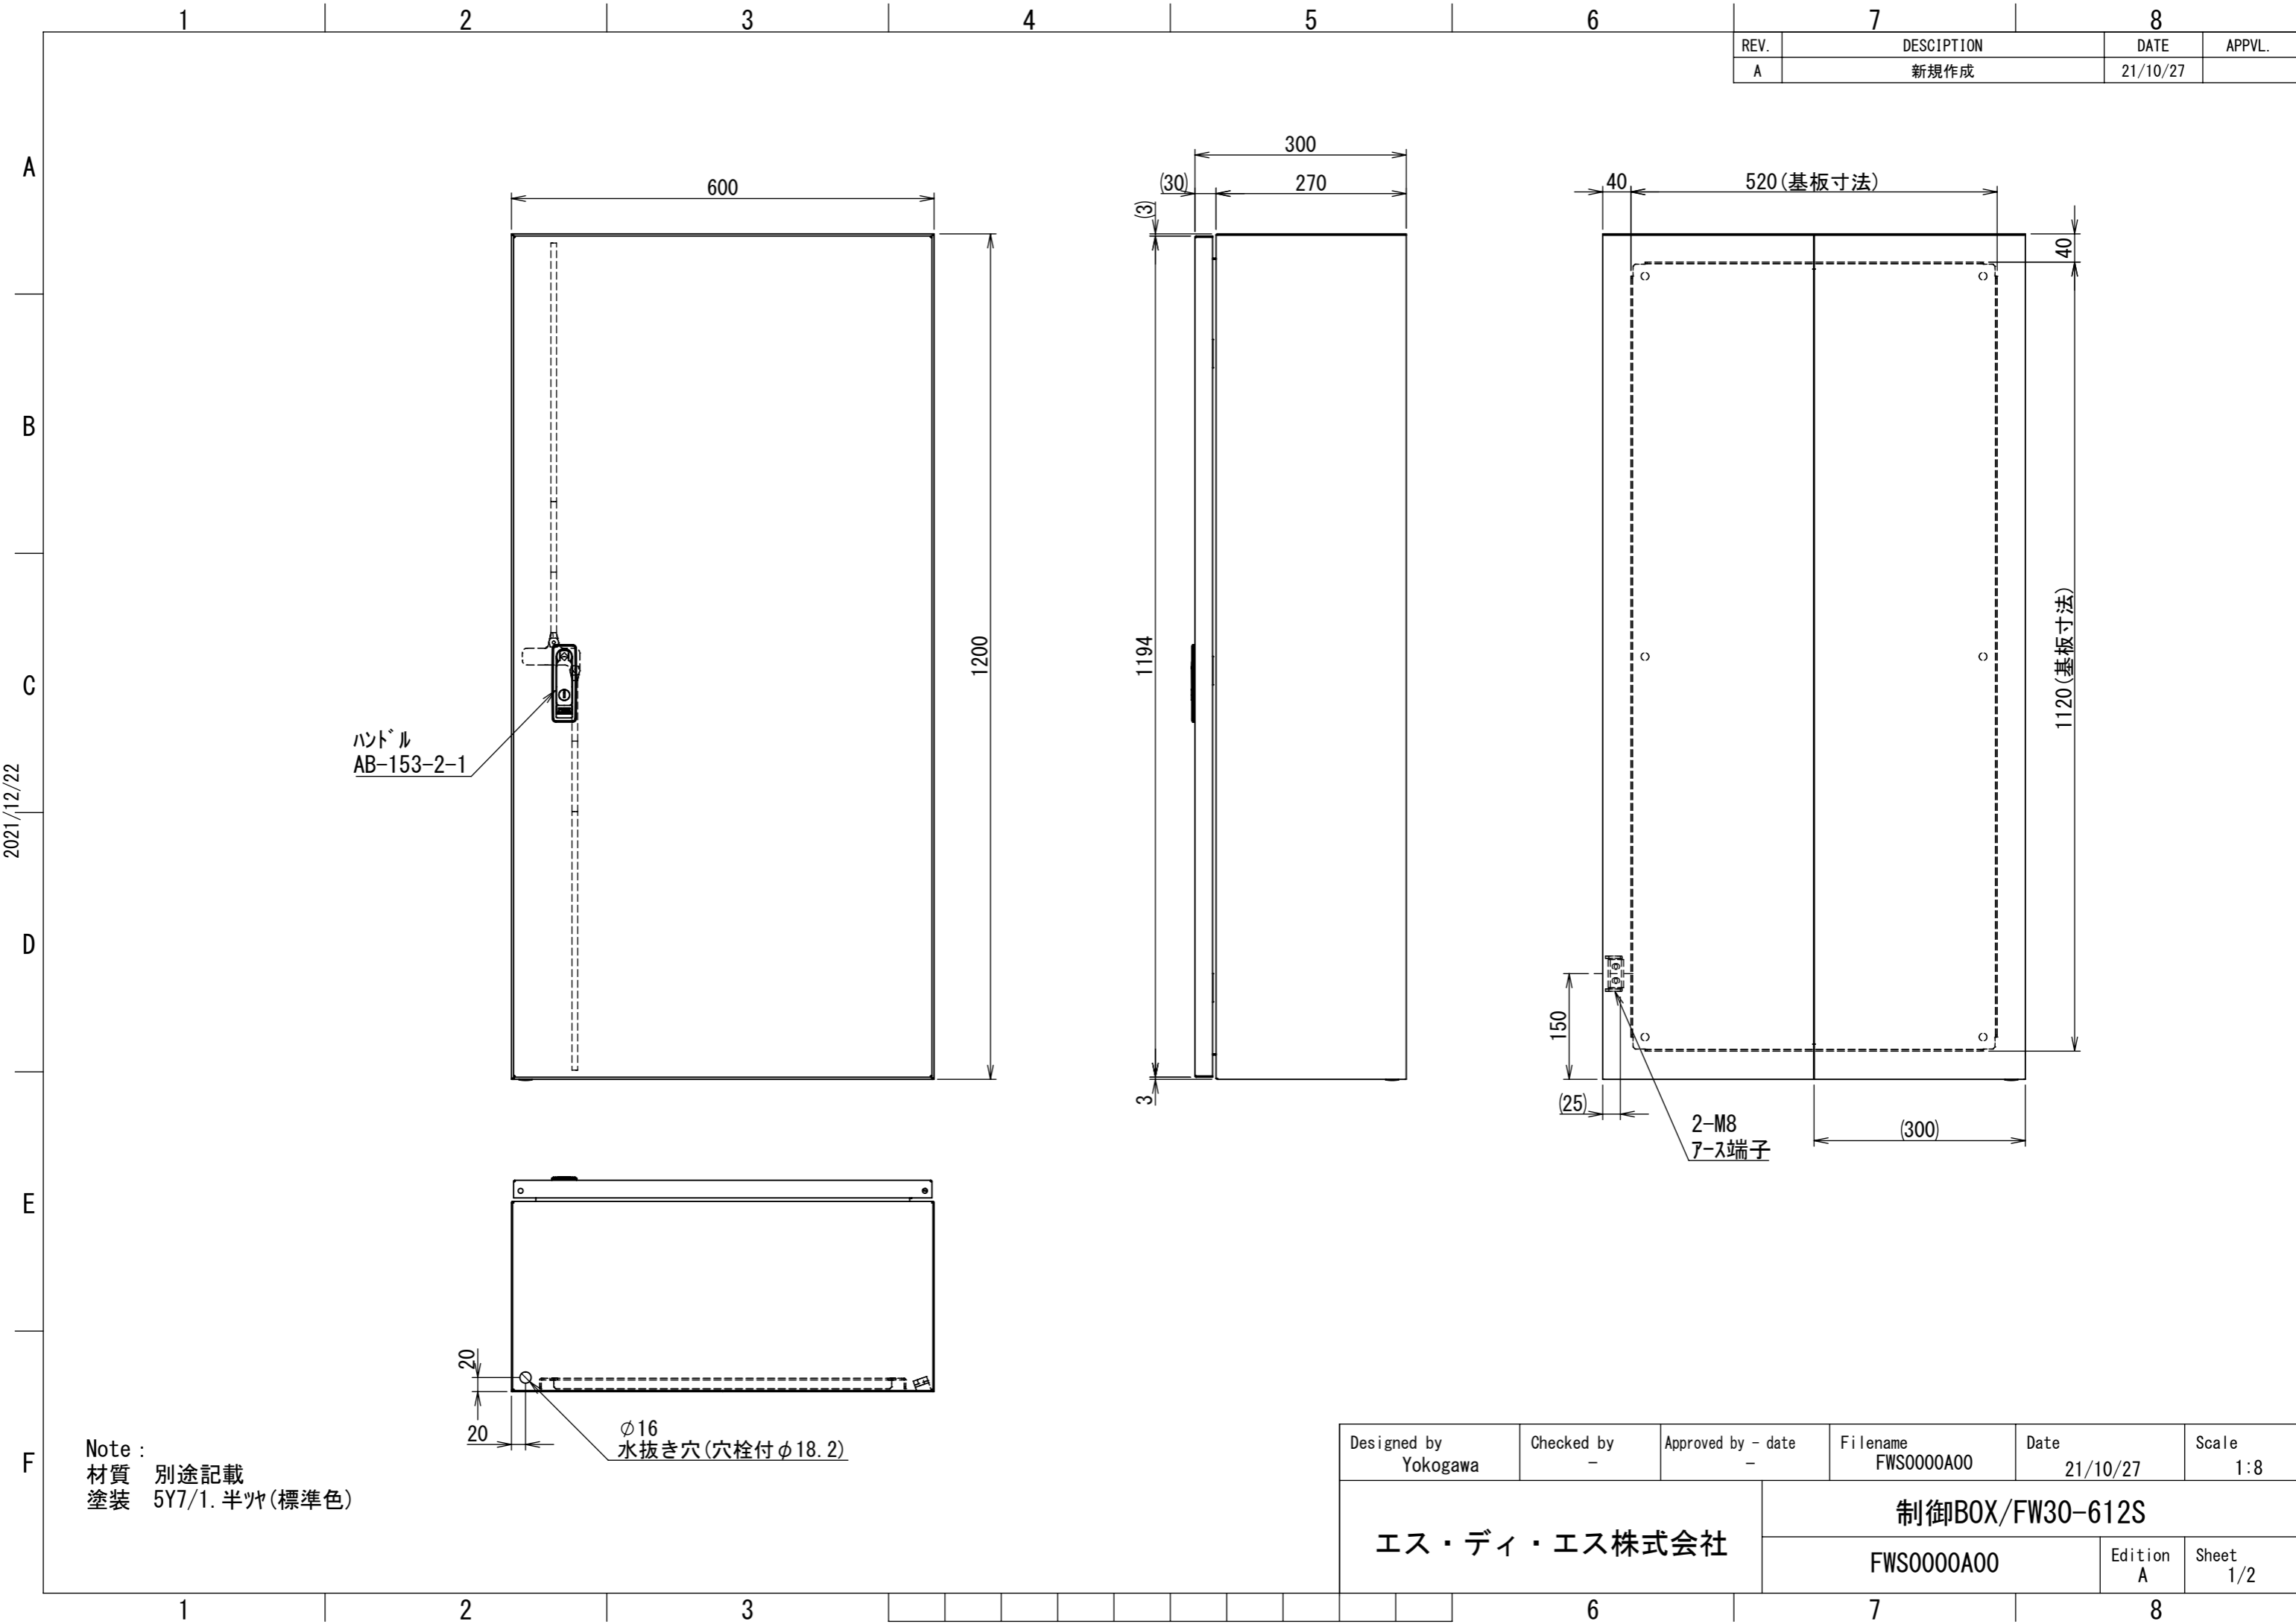

REV.	DESCRIPTION	DATE	APPL.
A	新規作成	21/10/27	

2021/12/22

Note :
 材質 別途記載
 塗装 5Y7/1. 半ツヤ(標準色)

Designed by Yokogawa	Checked by -	Approved by - date -	Filename FWS0000A00	Date 21/10/27	Scale 1:8
エス・ディ・エス株式会社			制御BOX/FW30-612S		
			FWS0000A00	Edition A	Sheet 1/2

2021/12/22

Note :
 材質 別途記載
 塗装 5Y7/1. 半ツヤ(標準色)

Designed by Yokogawa	Checked by -	Approved by - date -	Filename FWS0000A00	Date 21/10/27	Scale 1:8
エス・ディ・エス株式会社			制御BOX/FW30-612S		
			FWS0000A00	Edition A	Sheet 2/2