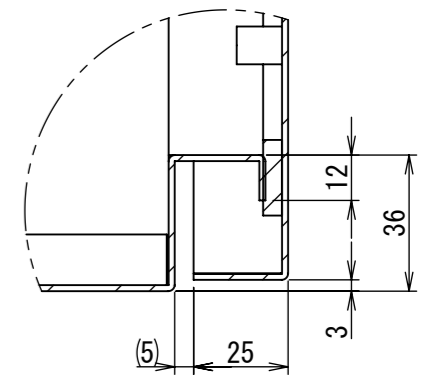

2021/12/22

A  
B  
C  
D  
E  
F

A  
B  
C  
D  
E  
F

1 2 3 4 5 6 7 8

1 2 3 4 5 6 7 8

2021/12/22

断面図 B-B

断面図 A-A

DETAIL C  
SCALE 1 : 2

DETAIL AE  
SCALE 1 : 2

DETAIL D  
SCALE 1 : 2

DETAIL AF  
SCALE 1 : 2

Note :  
材質 別途記載  
塗装 5Y7/1. 半ツヤ(標準色)

Designed by Yokogawa	Checked by -	Approved by - date -	Filename FWS0000A00	Date 21/10/27	Scale 1:7
エス・ディ・エス株式会社			制御BOX/FW30-610S		
			FWS0000A00	Edition A	Sheet 2/2