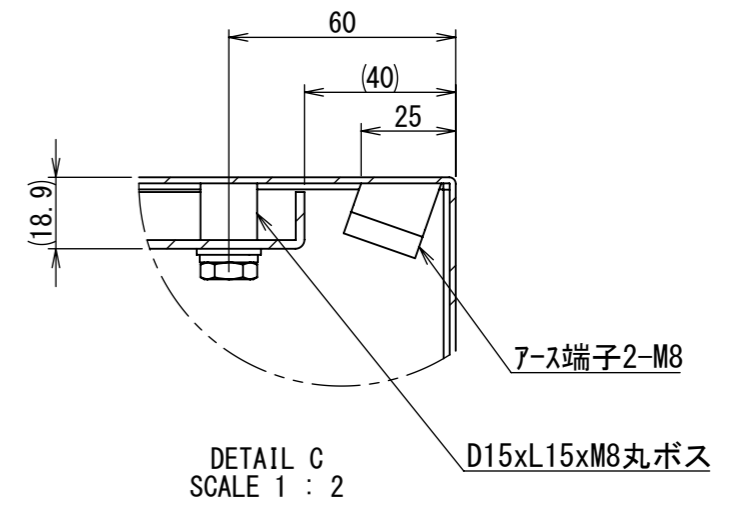

2021/12/22

A  
B  
C  
D  
E  
F

A  
B  
C  
D  
E  
F

1 2 3 4 5 6 7 8

1 2 3 4 5 6 7 8

2021/12/22

断面図 B-B

断面図 A-A

DETAIL C  
SCALE 1 : 2

DETAIL AE  
SCALE 1 : 2

DETAIL D  
SCALE 1 : 2

DETAIL AF  
SCALE 1 : 2

Note :  
材質 別途記載  
塗装 5Y7/1. 半ツヤ(標準色)

Designed by Yokogawa	Checked by -	Approved by - date -	Filename FWS0000A00	Date 21/10/27	Scale 1:7
エス・ディ・エス株式会社			制御BOX/FW30-610S		
			FWS0000A00	Edition A	Sheet 2/2