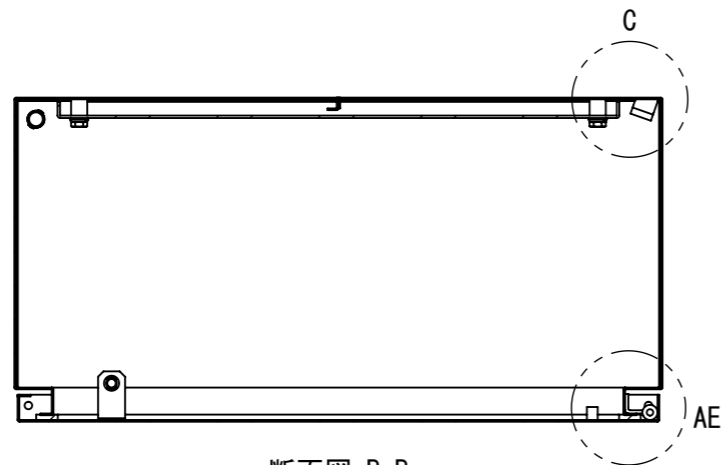

2021/12/22

A  
B  
C  
D  
E  
F

A  
B  
C  
D  
E  
F

1 2 3 4 5 6 7 8

1 2 3 4 5 6 7 8

2021/12/22

断面図 B-B

断面図 A-A

DETAIL C  
SCALE 1 : 2

DETAIL AE  
SCALE 1 : 2

DETAIL D  
SCALE 1 : 2

DETAIL AF  
SCALE 1 : 2

Note :  
材質 別途記載  
塗装 5Y7/1. 半ツヤ(標準色)

Designed by Yokogawa	Checked by -	Approved by - date -	Filename FWS0000A00	Date 21/10/27	Scale 1:7
エス・ディ・エス株式会社			制御BOX/FW30-610S		
			FWS0000A00	Edition A	Sheet 2/2