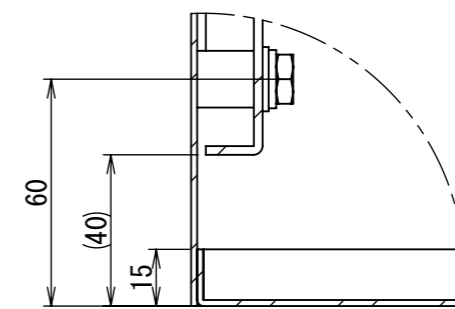

2021/12/22

A  
B  
C  
D  
E  
F

A  
B  
C  
D  
E  
F

1 2 3 4 5 6 7 8

1 2 3 4 5 6 7 8

2021/12/22

断面図 B-B

断面図 A-A

DETAIL C  
SCALE 1 : 2

DETAIL AE  
SCALE 1 : 2

DETAIL D  
SCALE 1 : 2

DETAIL AF  
SCALE 1 : 2

Note :  
材質 別途記載  
塗装 5Y7/1. 半ツヤ(標準色)

Designed by Yokogawa	Checked by -	Approved by - date -	Filename FWS0000A00	Date 21/10/27	Scale 1:7
エス・ディ・エス株式会社			制御BOX/FW30-610S		
			FWS0000A00	Edition A	Sheet 2/2