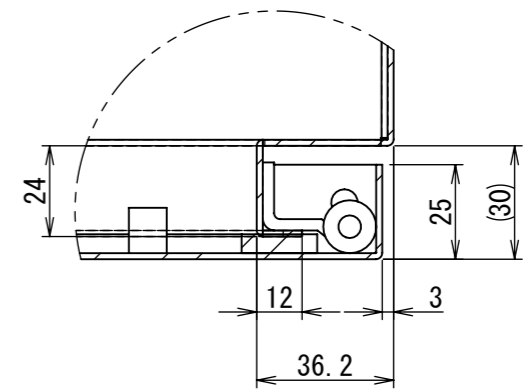

2021/12/22

A  
B  
C  
D  
E  
F

A  
B  
C  
D  
E  
F

1 2 3 4 5 6 7 8

1 2 3 4 5 6 7 8

2021/12/22

断面図 B-B

断面図 A-A

DETAIL C  
SCALE 1 : 2

DETAIL AE  
SCALE 1 : 2

DETAIL D  
SCALE 1 : 2

DETAIL AF  
SCALE 1 : 2

Note :  
材質 別途記載  
塗装 5Y7/1. 半ツヤ(標準色)

Designed by Yokogawa	Checked by -	Approved by - date -	Filename FWS0000A00	Date 21/10/27	Scale 1:7
エス・ディ・エス株式会社			制御BOX/FW30-610S		
			FWS0000A00	Edition A	Sheet 2/2