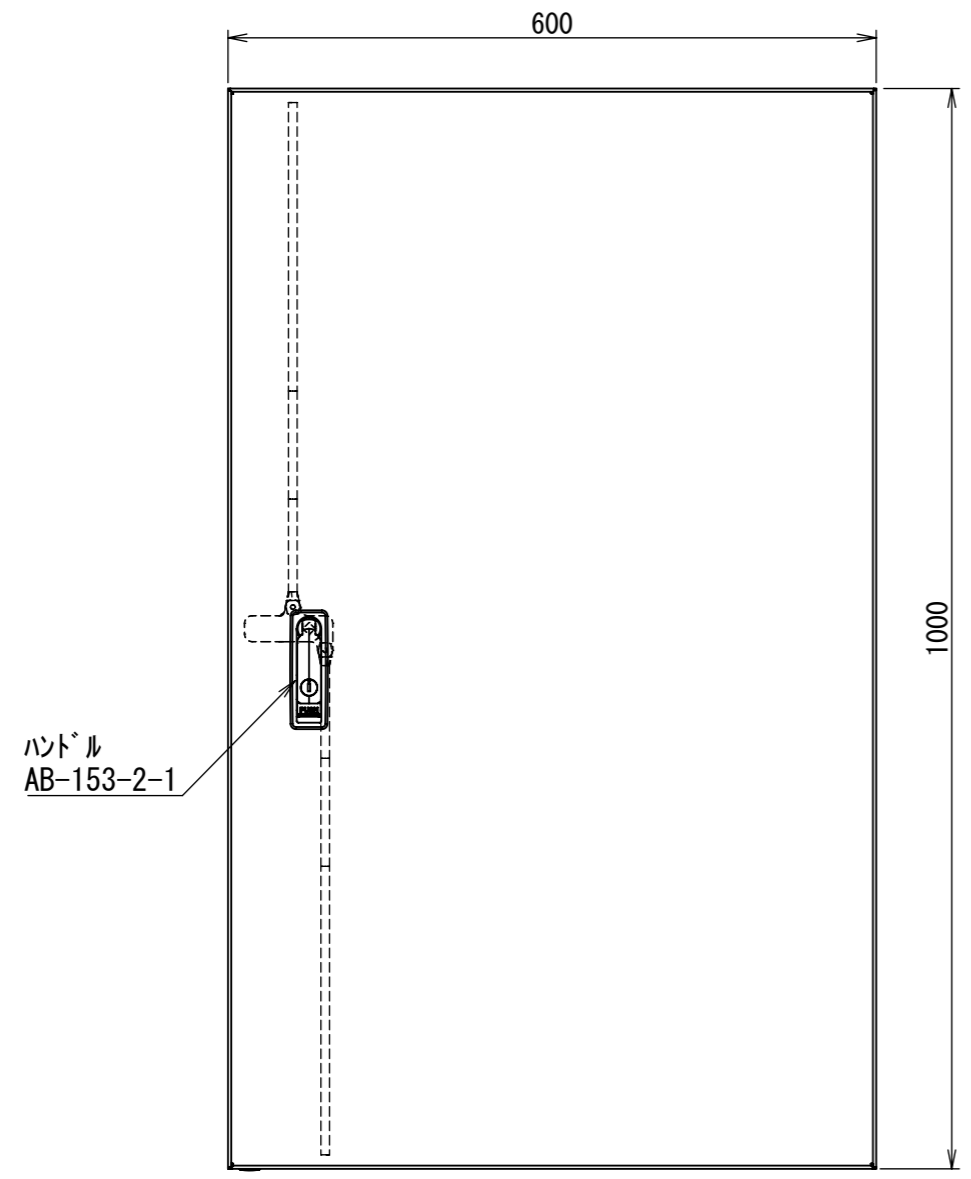

REV.	DESCRIPTION	DATE	APPL.
A	新規作成	21/10/27	

Note :  
材質 別途記載  
塗装 5Y7/1. 半ツヤ(標準色)

Designed by Yokogawa	Checked by -	Approved by - date -	Filename FWS0000A00	Date 21/10/27	Scale 1:7
エス・ディ・エス株式会社			制御BOX/FW30-610S		
			FWS0000A00	Edition A	Sheet 1/2

DETAIL C  
SCALE 1 : 2

DETAIL AE  
SCALE 1 : 2

DETAIL D  
SCALE 1 : 2

DETAIL AF  
SCALE 1 : 2

Note :  
材質 別途記載  
塗装 5Y7/1. 半ツヤ(標準色)

Designed by Yokogawa	Checked by -	Approved by - date -	Filename FWS0000A00	Date 21/10/27	Scale 1:7
エス・ディ・エス株式会社			制御BOX/FW30-610S		
			FWS0000A00	Edition A	Sheet 2/2