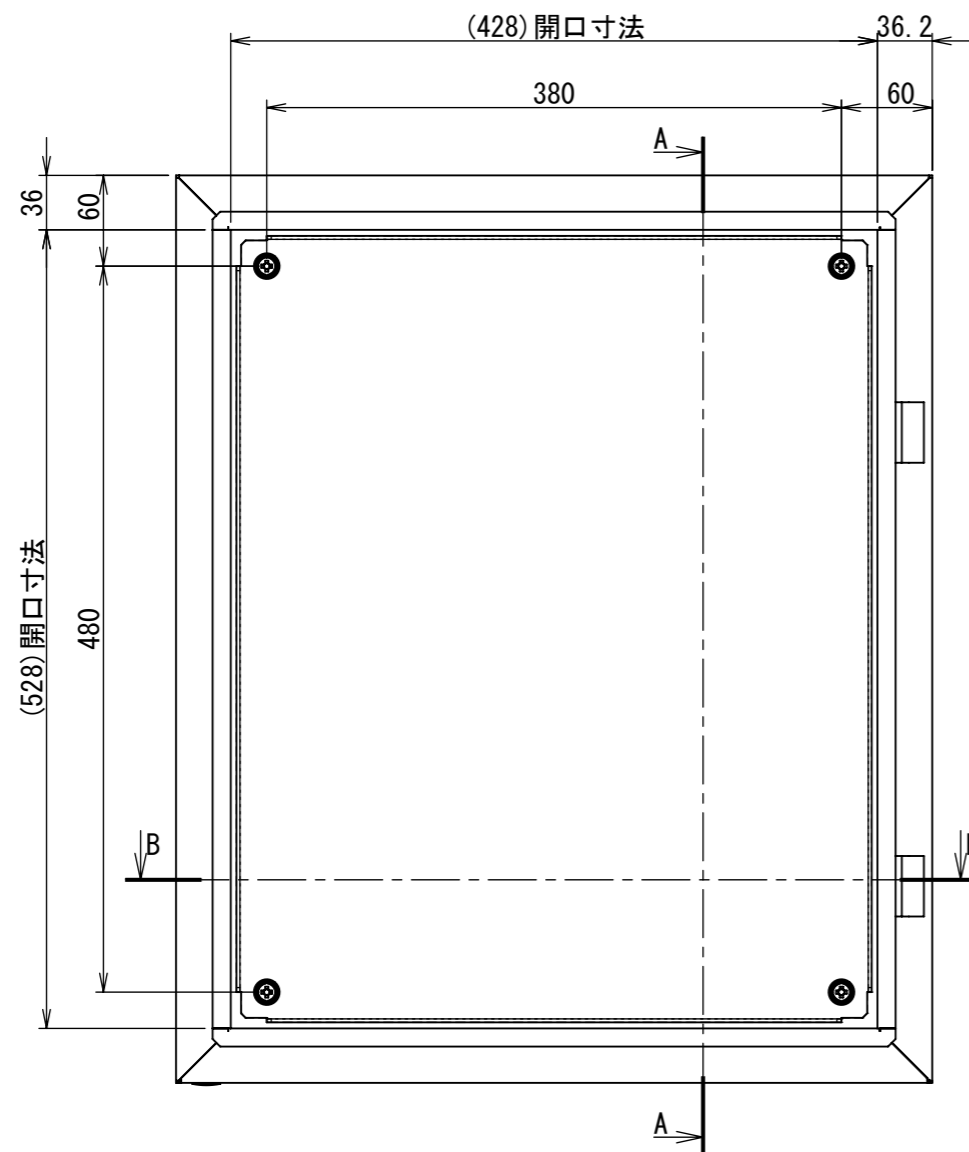

REV.	DESCRIPTION	DATE	APPVL.
A	新規作成	21/10/27	

2021/12/10

Note :
 材質 別途記載
 塗装 5Y7/1 半ツヤ(標準色)

Designed by Yokogawa	Checked by -	Approved by - date -	Filename FWS000A00	Date 21/10/27	Scale 1:5
エス・ディ・エス株式会社			制御BOX/FW30-56S		
			FWS000A00	Edition A	Sheet 1/2

2021/12/10

Note :
材質 別途記載
塗装 5Y7/1 半ツヤ(標準色)

Designed by Yokogawa	Checked by -	Approved by - date -	Filename FWS000A00	Date 21/10/27	Scale 1:5
エス・ディ・エス株式会社			制御BOX/FW30-56S		
			FWS000A00	Edition A	Sheet 2/2