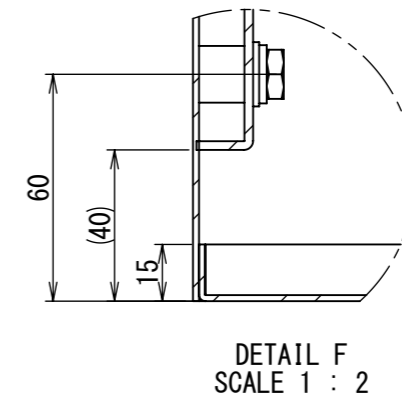

REV.	DESCRIPTION	DATE	APPVL.
A	新規作成	21/10/27	

2021/12/10

Note :
 材質 別途記載
 塗装 5Y7/1 半ツヤ(標準色)

Designed by Yokogawa	Checked by -	Approved by - date -	Filename FWS000A00	Date 21/10/27	Scale 1:5
エス・ディ・エス株式会社			制御BOX/FW30-56S		
			FWS000A00	Edition A	Sheet 1/2

2021/12/10

Note :
材質 別途記載
塗装 5Y7/1 半ツヤ(標準色)

Designed by Yokogawa	Checked by -	Approved by - date -	Filename FWS000A00	Date 21/10/27	Scale 1:5
エス・ディ・エス株式会社			制御BOX/FW30-56S		
			FWS000A00	Edition A	Sheet 2/2