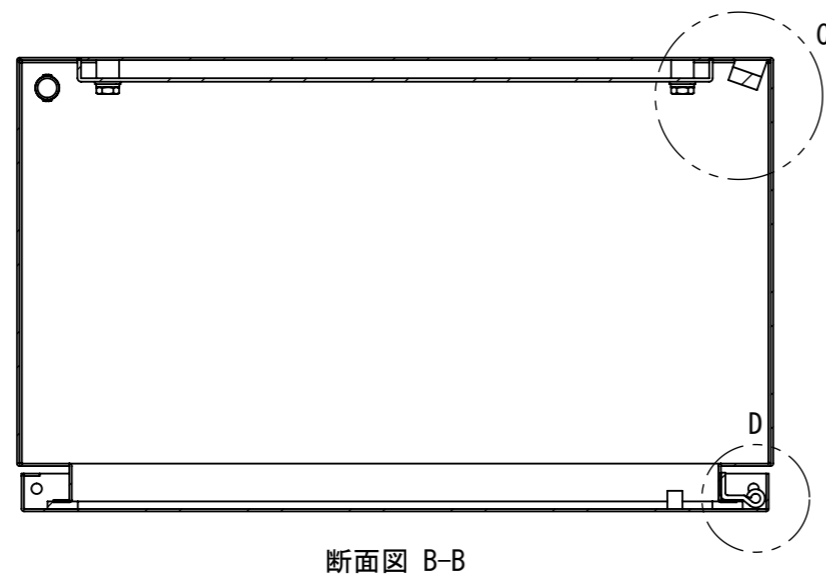

REV.	DESCRIPTION	DATE	APPVL.
A	新規作成	21/10/27	

2021/12/10

Note :
 材質 別途記載
 塗装 5Y7/1 半ツヤ(標準色)

Designed by Yokogawa	Checked by -	Approved by - date -	Filename FWS000A00	Date 21/10/27	Scale 1:5
エス・ディ・エス株式会社			制御BOX/FW30-56S		
			FWS000A00	Edition A	Sheet 1/2

2021/12/10

Note :
材質 別途記載
塗装 5Y7/1 半ツヤ(標準色)

Designed by Yokogawa	Checked by -	Approved by - date -	Filename FWS000A00	Date 21/10/27	Scale 1:5
エス・ディ・エス株式会社			制御BOX/FW30-56S		
			FWS000A00	Edition A	Sheet 2/2