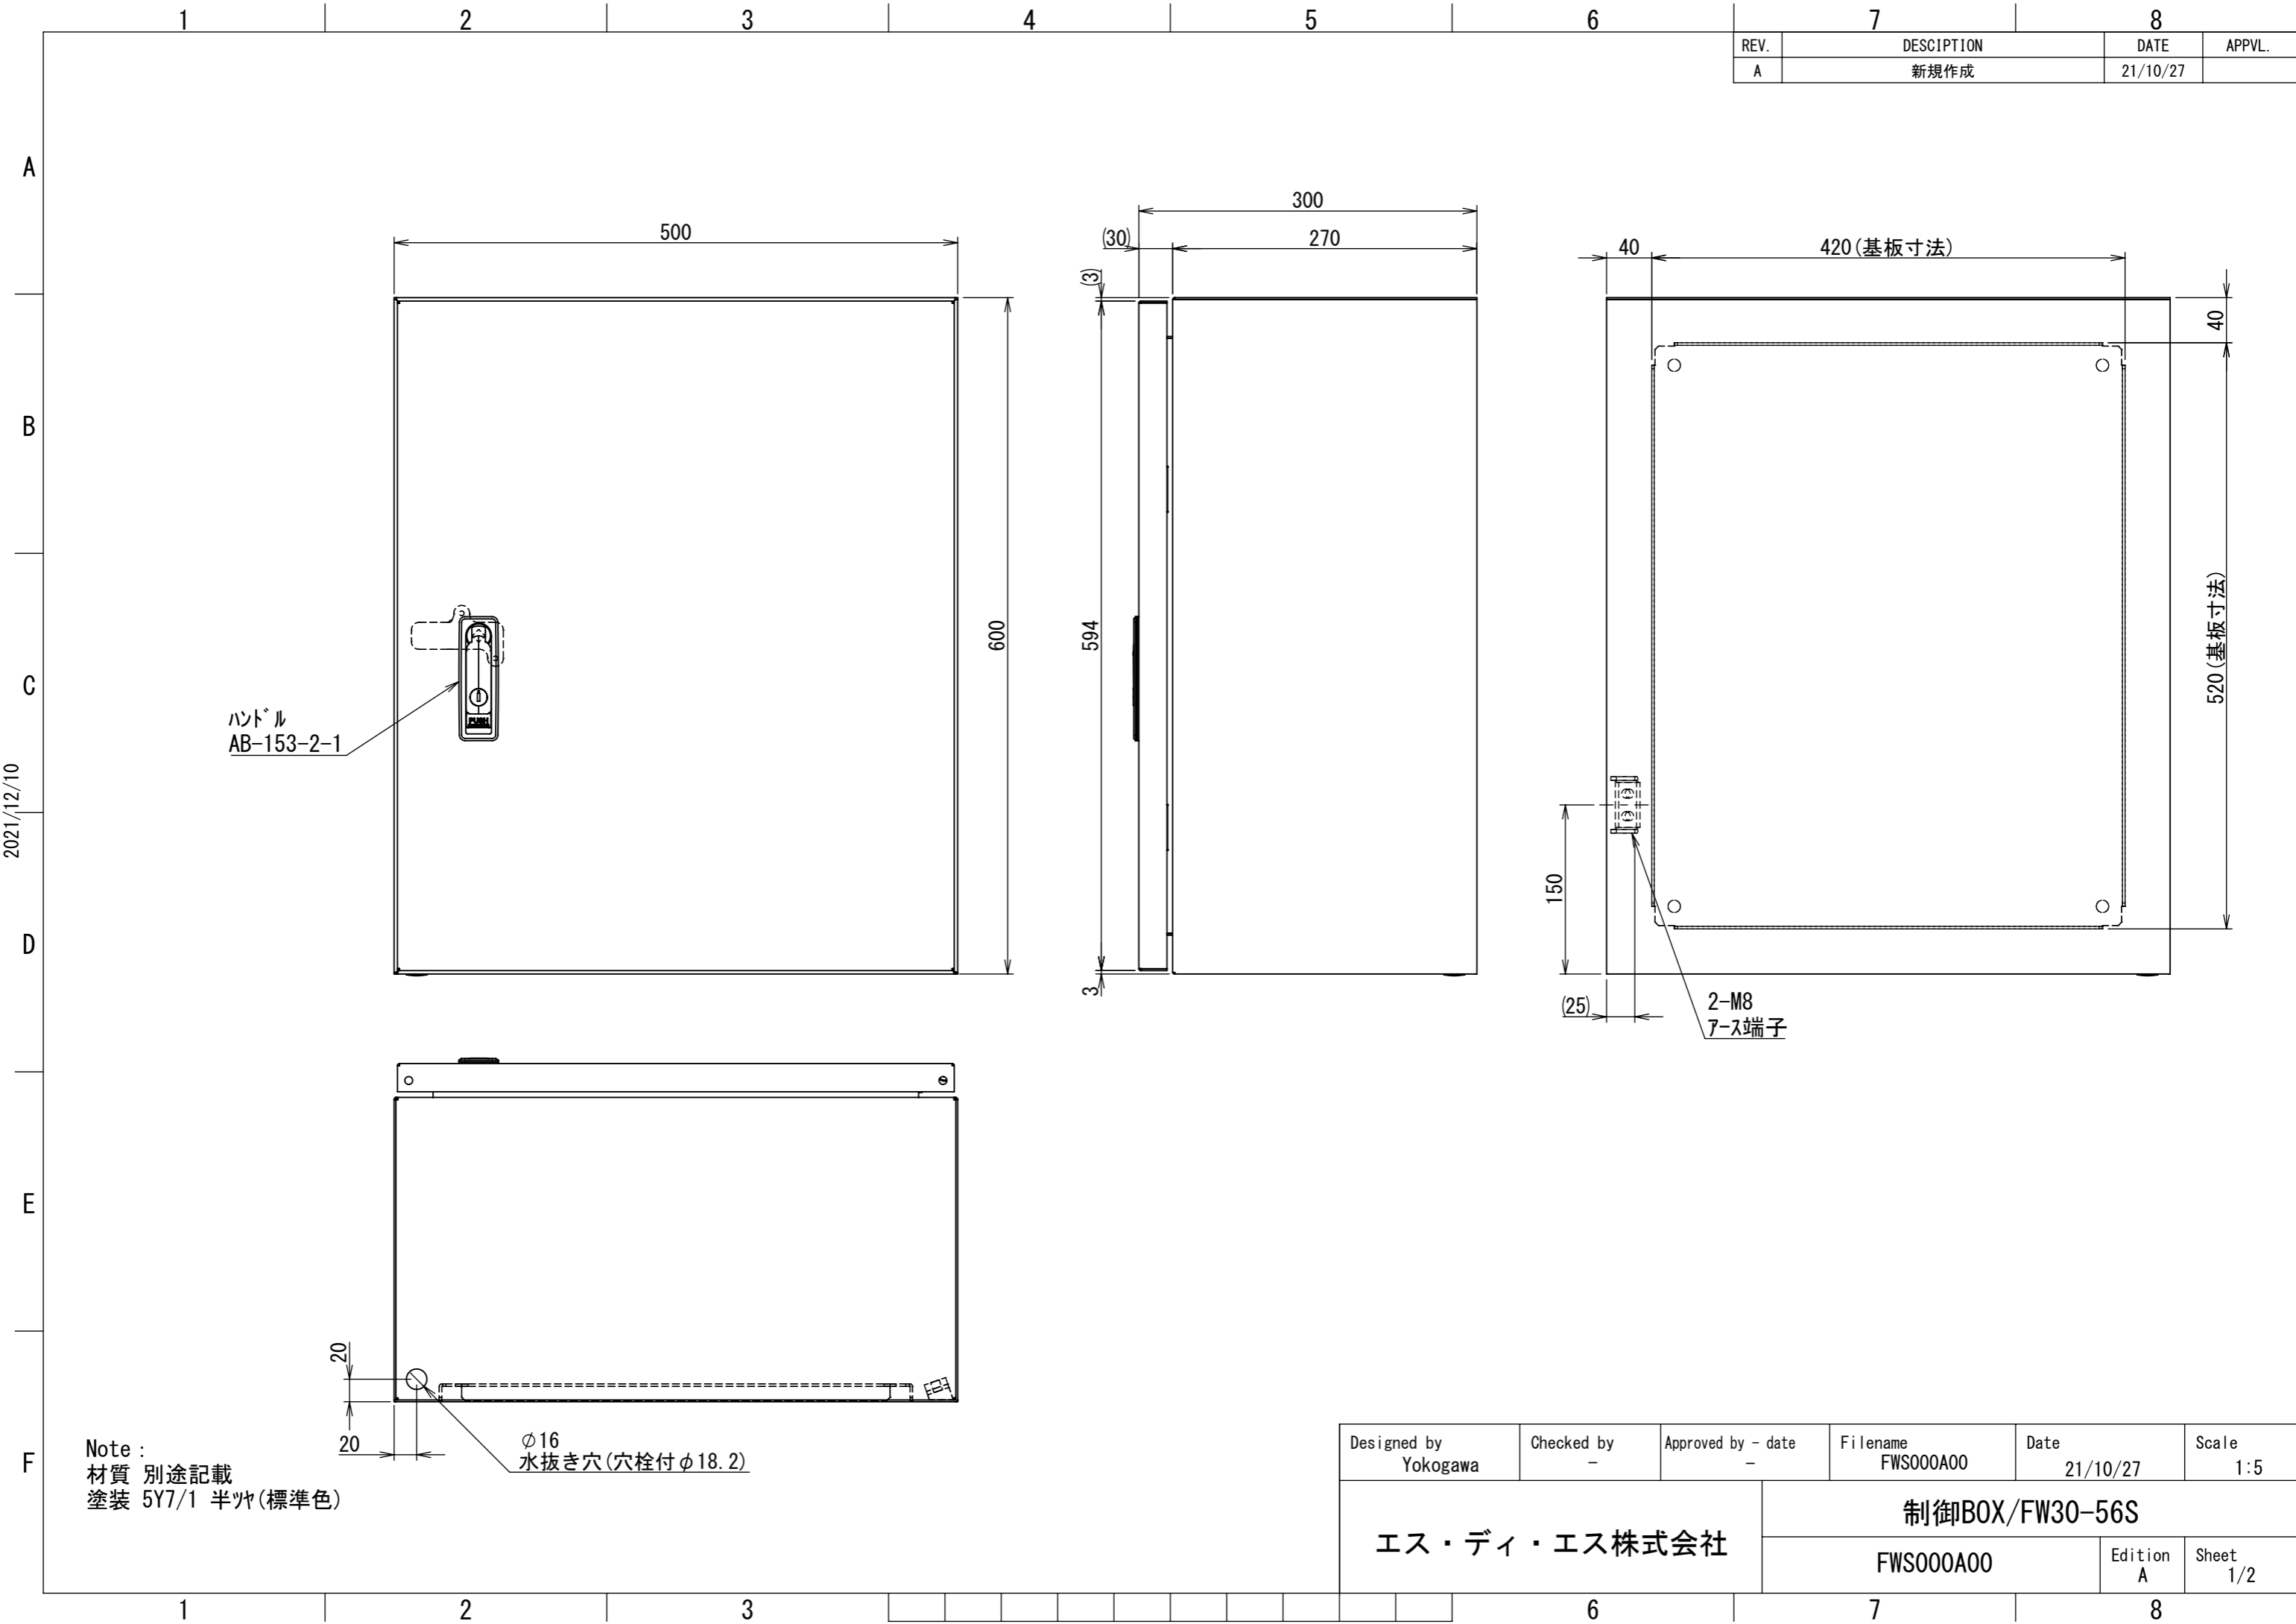

REV.	DESCRIPTION	DATE	APPVL.
A	新規作成	21/10/27	

2021/12/10

Note :
 材質 別途記載
 塗装 5Y7/1 半ツヤ(標準色)

Designed by Yokogawa	Checked by -	Approved by - date -	Filename FWS000A00	Date 21/10/27	Scale 1:5
エス・ディ・エス株式会社			制御BOX/FW30-56S		
			FWS000A00	Edition A	Sheet 1/2

2021/12/10

Note :
材質 別途記載
塗装 5Y7/1 半ツヤ(標準色)

Designed by Yokogawa	Checked by -	Approved by - date -	Filename FWS000A00	Date 21/10/27	Scale 1:5
エス・ディ・エス株式会社			制御BOX/FW30-56S		
			FWS000A00	Edition A	Sheet 2/2