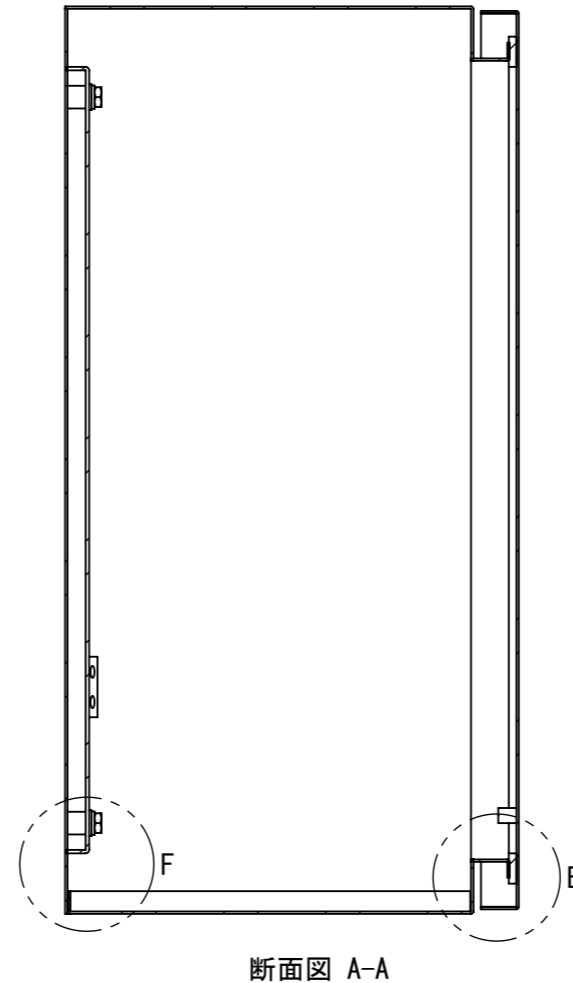

REV.	DESCRIPTION	DATE	APPVL.
A	新規作成	21/10/27	

2021/12/10

Note :
 材質 別途記載
 塗装 5Y7/1 半ツヤ(標準色)

Designed by Yokogawa	Checked by -	Approved by - date -	Filename FWS000A00	Date 21/10/27	Scale 1:5
エス・ディ・エス株式会社			制御BOX/FW30-56S		
			FWS000A00	Edition A	Sheet 1/2

2021/12/10

Note :
材質 別途記載
塗装 5Y7/1 半ツヤ(標準色)

Designed by Yokogawa	Checked by -	Approved by - date -	Filename FWS000A00	Date 21/10/27	Scale 1:5
エス・ディ・エス株式会社			制御BOX/FW30-56S		
			FWS000A00	Edition A	Sheet 2/2