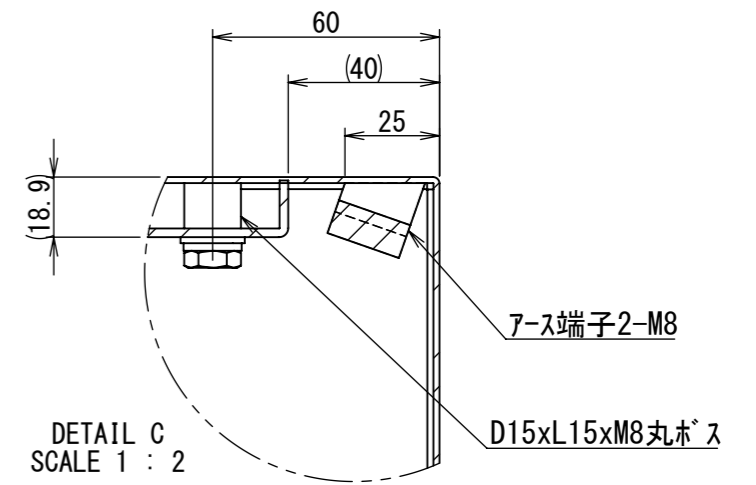

REV.	DESCRIPTION	DATE	APPVL.
A	新規作成	21/10/27	

2021/12/10

Note :
 材質 別途記載
 塗装 5Y7/1 半ツヤ(標準色)

Designed by Yokogawa	Checked by -	Approved by - date -	Filename FWS000A00	Date 21/10/27	Scale 1:5
エス・ディ・エス株式会社			制御BOX/FW30-56S		
			FWS000A00	Edition A	Sheet 1/2

2021/12/10

Note :
材質 別途記載
塗装 5Y7/1 半ツヤ(標準色)

Designed by Yokogawa	Checked by -	Approved by - date -	Filename FWS000A00	Date 21/10/27	Scale 1:5
エス・ディ・エス株式会社			制御BOX/FW30-56S		
			FWS000A00	Edition A	Sheet 2/2