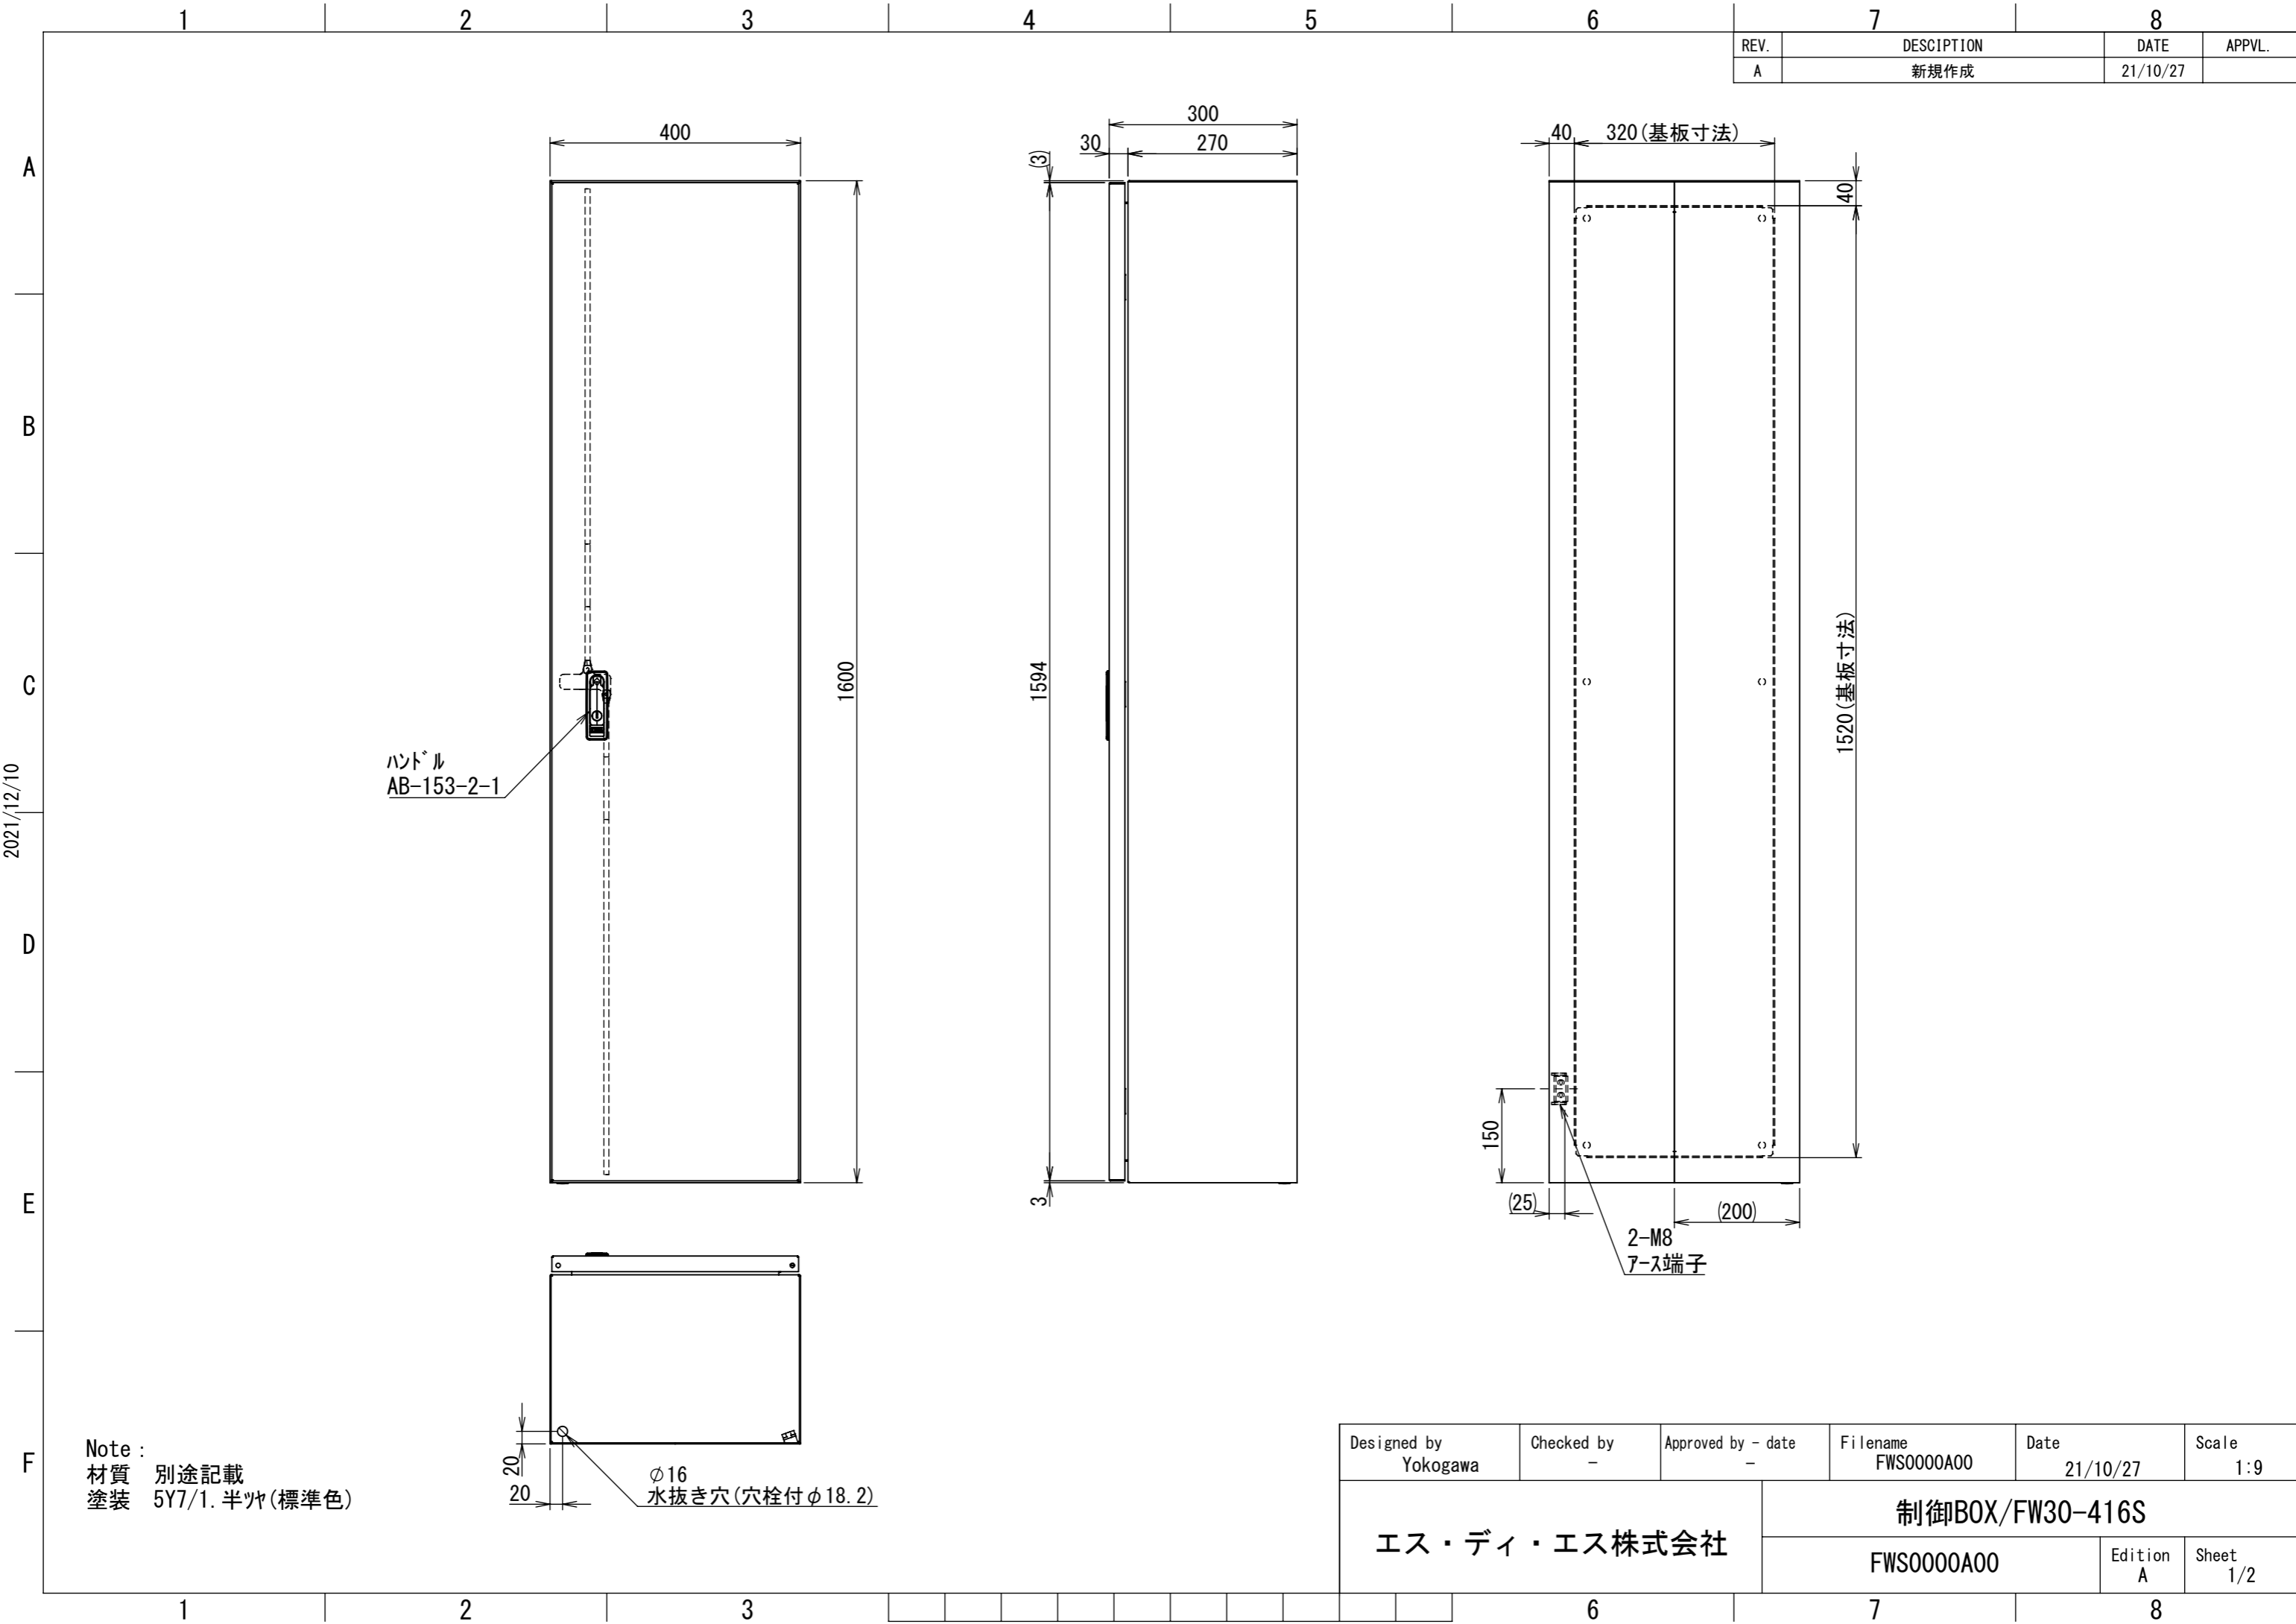

REV.	DESCRIPTION	DATE	APPL.
A	新規作成	21/10/27	

2021/12/10

Note :
 材質 別途記載
 塗装 5Y7/1. 半ツヤ(標準色)

Designed by Yokogawa	Checked by -	Approved by - date -	Filename FWS0000A00	Date 21/10/27	Scale 1:9
エス・ディ・エス株式会社			制御BOX/FW30-416S		
			FWS0000A00	Edition A	Sheet 1/2

2021/12/10

Note :
 材質 別途記載
 塗装 5Y7/1. 半ツヤ(標準色)

Designed by Yokogawa	Checked by -	Approved by - date -	Filename FWS0000A00	Date 21/10/27	Scale 1:9
エス・ディ・エス株式会社			制御BOX/FW30-416S		
			FWS0000A00	Edition A	Sheet 2/2