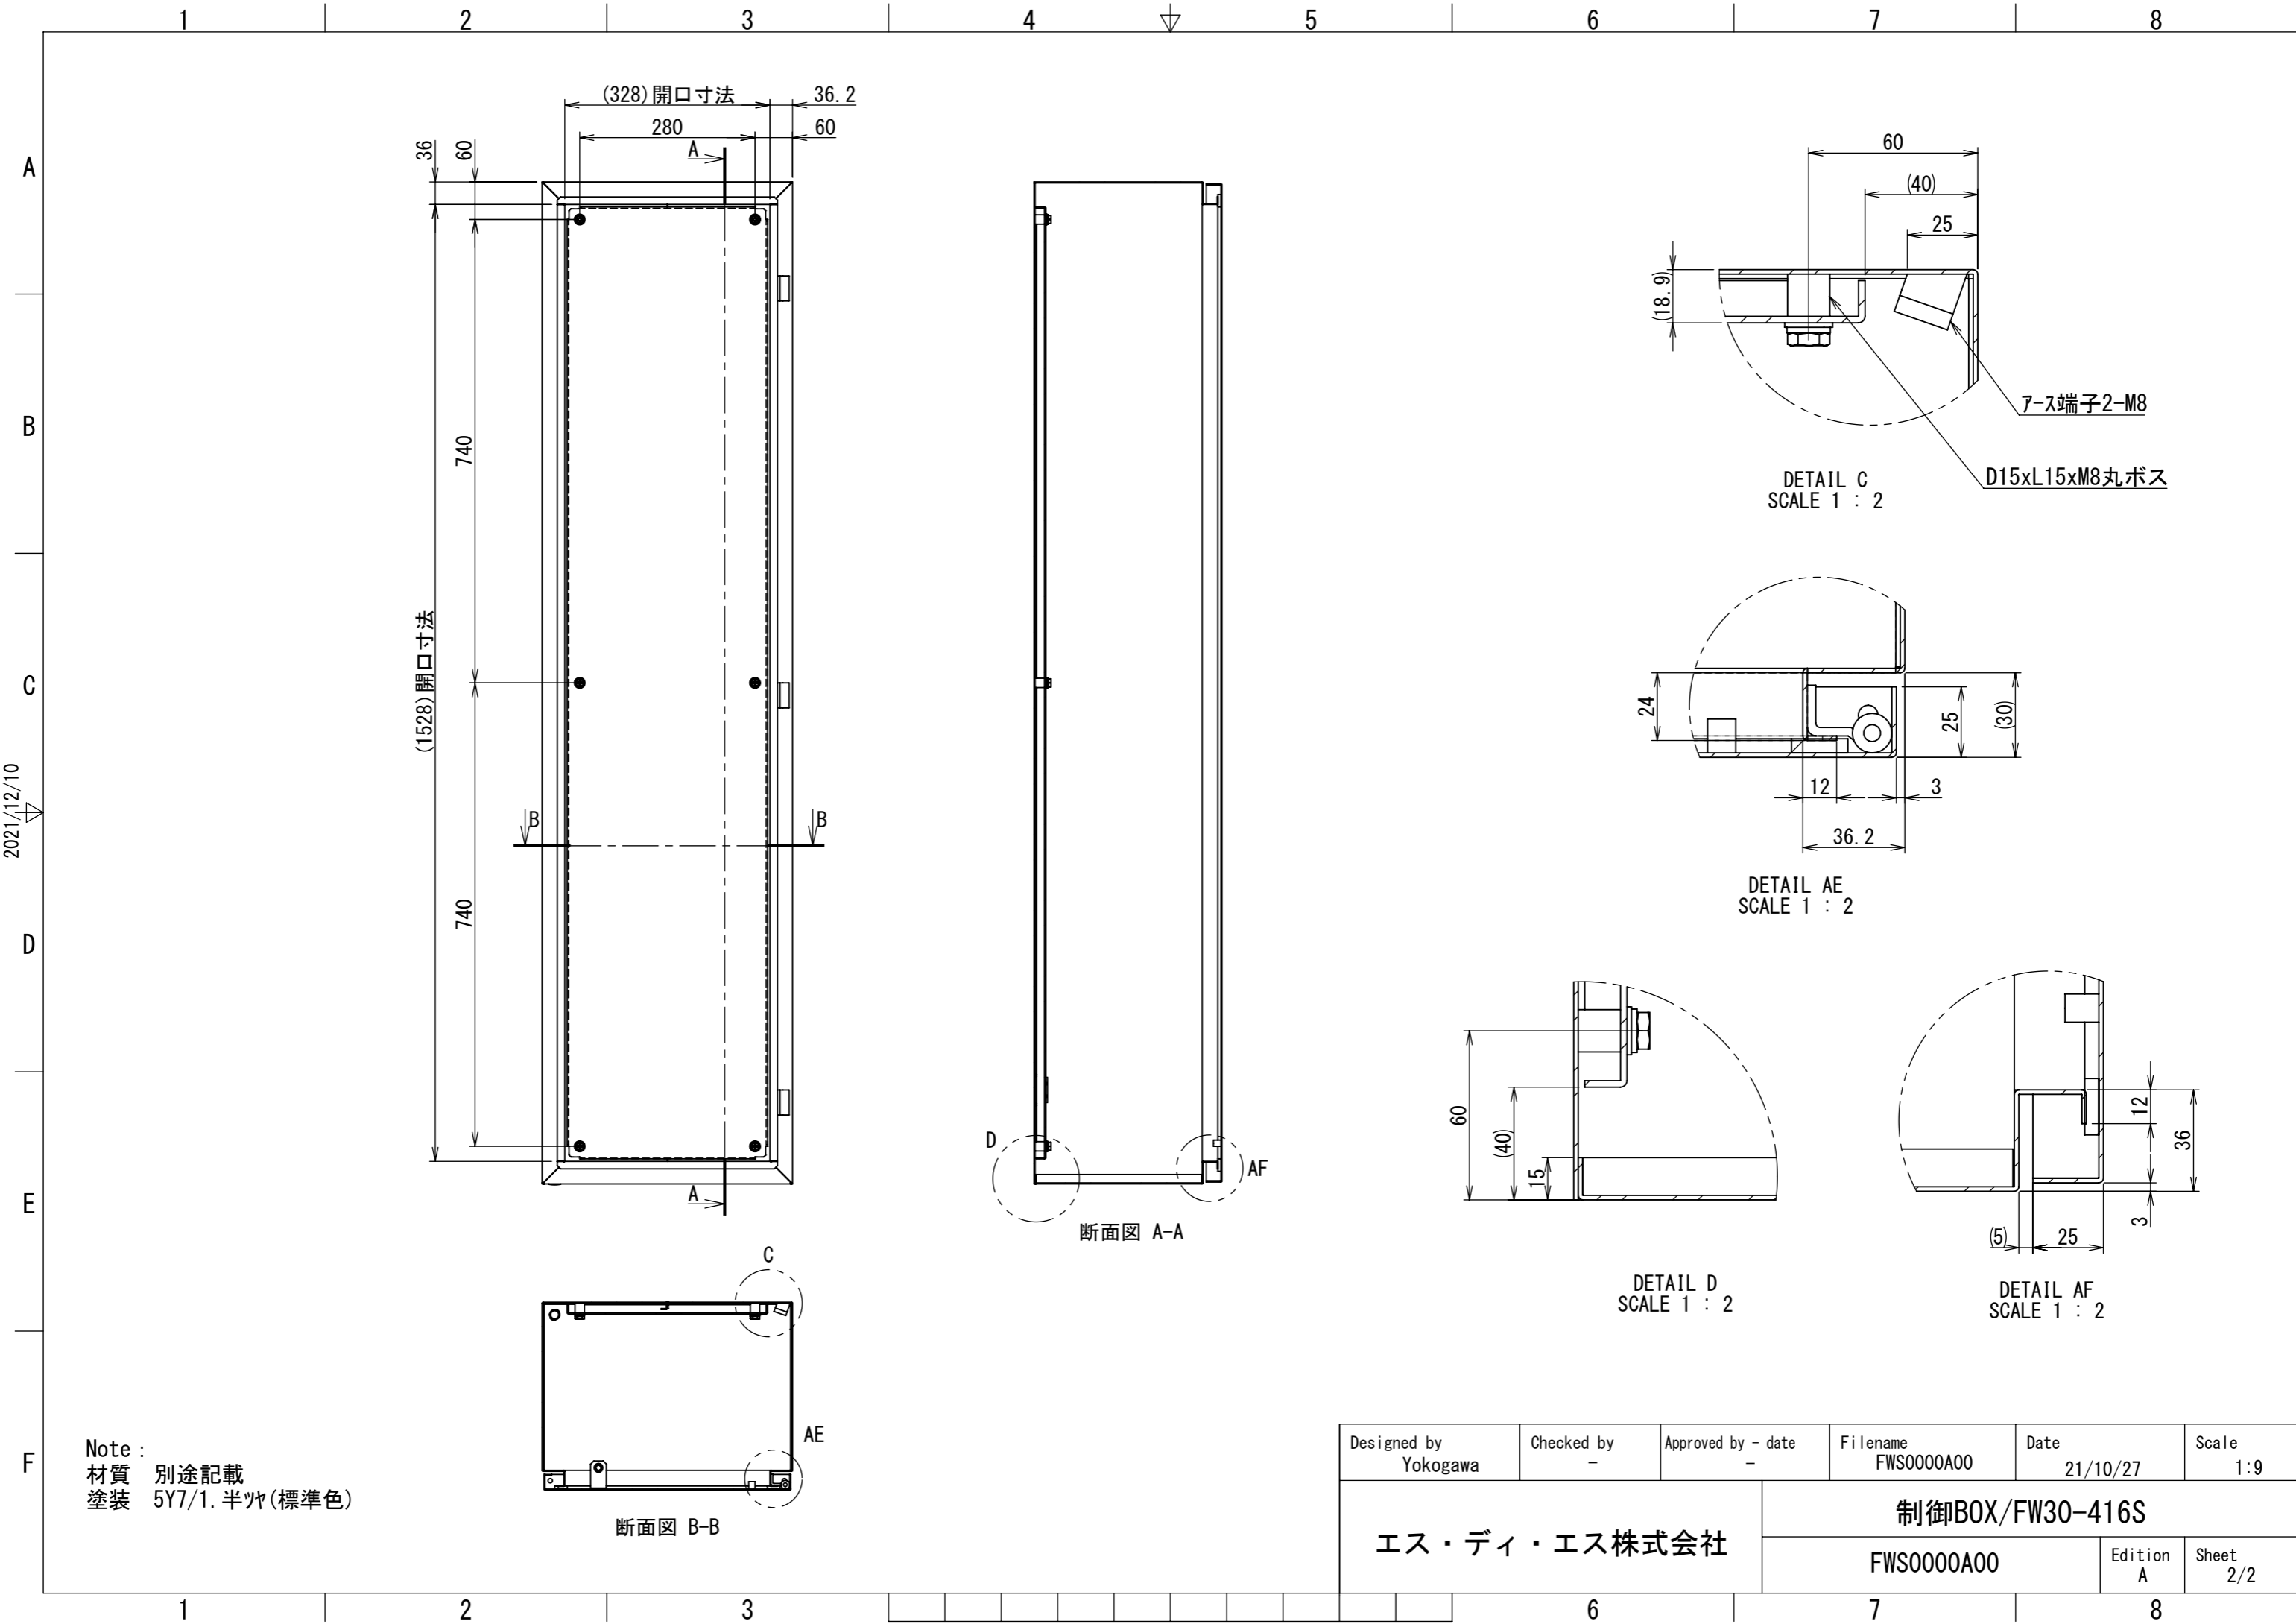

REV.	DESCRIPTION	DATE	APPL.
A	新規作成	21/10/27	

2021/12/10

Note :
 材質 別途記載
 塗装 5Y7/1. 半ツヤ(標準色)

Designed by Yokogawa	Checked by -	Approved by - date -	Filename FWS0000A00	Date 21/10/27	Scale 1:9
エス・ディ・エス株式会社			制御BOX/FW30-416S		
			FWS0000A00	Edition A	Sheet 1/2

2021/12/10

Note :
 材質 別途記載
 塗装 5Y7/1. 半ツヤ(標準色)

Designed by Yokogawa	Checked by -	Approved by - date -	Filename FWS0000A00	Date 21/10/27	Scale 1:9
エス・ディ・エス株式会社			制御BOX/FW30-416S		
			FWS0000A00	Edition A	Sheet 2/2