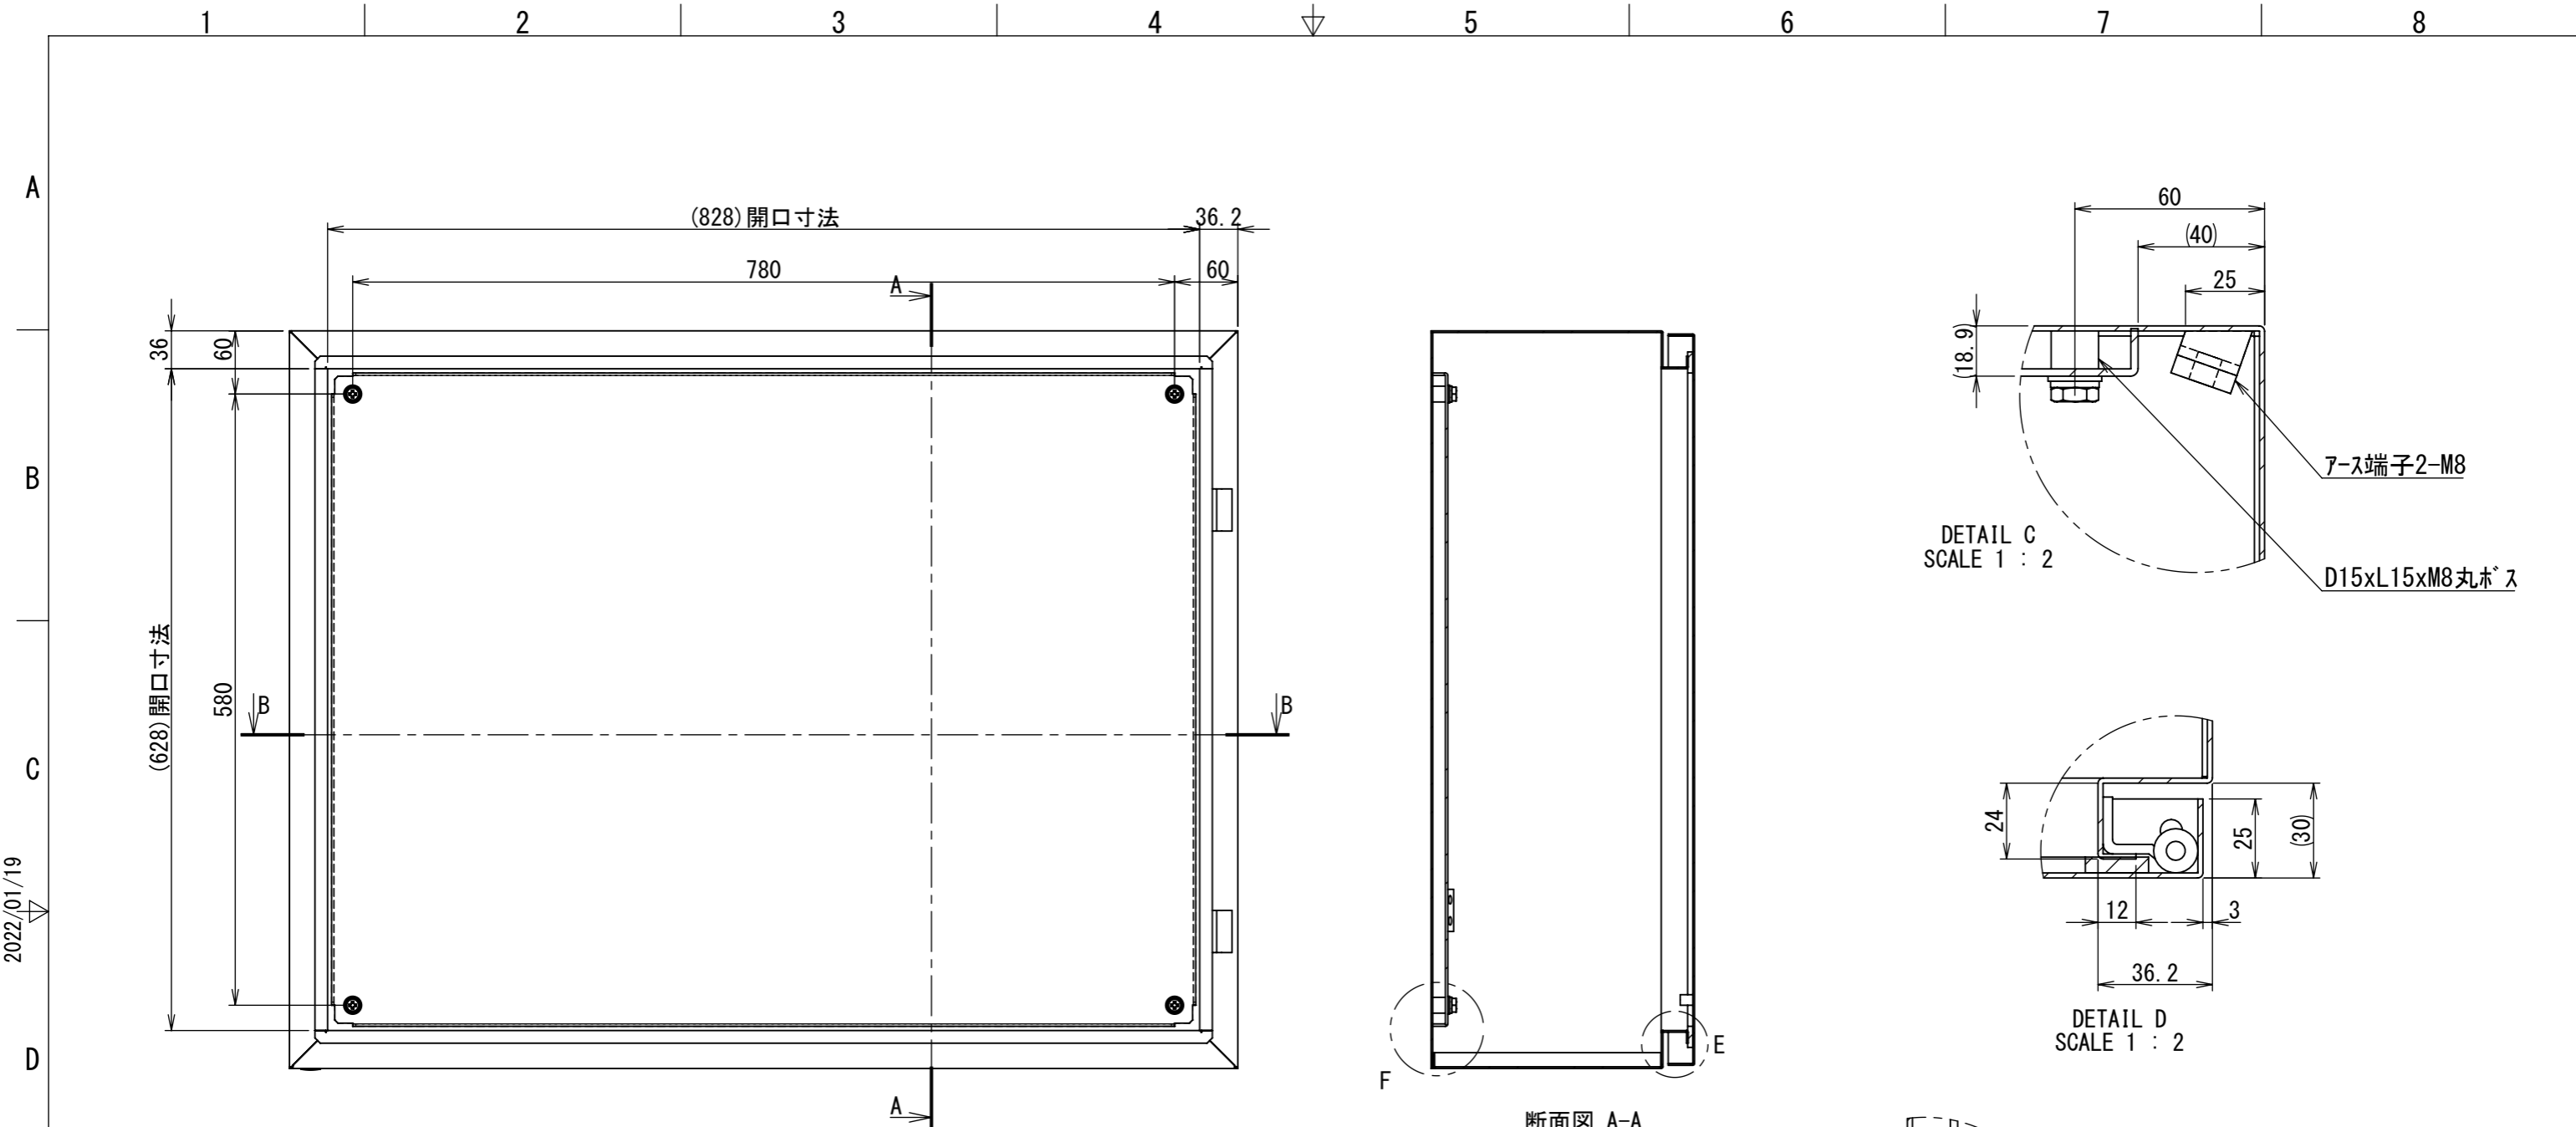

REV.	DESCRIPTION	DATE	APPVL.
A	新規作成	21/10/27	

2022/01/19

Note :
 材質 別途記載
 塗装 5Y7/1 半ツヤ(標準色)

Designed by Yokogawa	Checked by -	Approved by - date -	Filename FWS000A00	Date 21/10/27	Scale 1:7
エス・ディ・エス株式会社			制御BOX/FW25-97S		
			FWS000A00	Edition A	Sheet 1/2

2022/01/19

Note :
 材質 別途記載
 塗装 5Y7/1 半ツヤ(標準色)

Designed by Yokogawa	Checked by -	Approved by - date -	Filename FWS000A00	Date 21/10/27	Scale 1:6
エス・ディ・エス株式会社			制御BOX/FW25-97S		
			FWS000A00	Edition A	Sheet 2/2