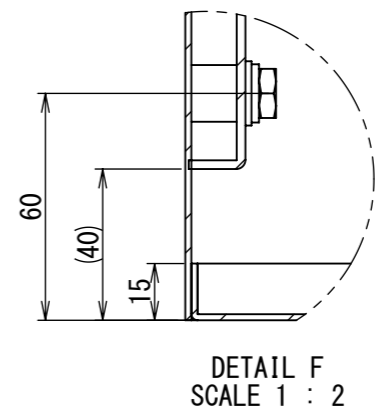

REV.	DESCRIPTION	DATE	APPVL.
A	新規作成	21/10/27	

2022/01/19

Note :
 材質 別途記載
 塗装 5Y7/1 半ツヤ(標準色)

Designed by Yokogawa	Checked by -	Approved by - date -	Filename FWS000A00	Date 21/10/27	Scale 1:7
エス・ディ・エス株式会社			制御BOX/FW25-97S		
			FWS000A00	Edition A	Sheet 1/2

2022/01/19

Note :
 材質 別途記載
 塗装 5Y7/1 半ツヤ(標準色)

Designed by Yokogawa	Checked by -	Approved by - date -	Filename FWS000A00	Date 21/10/27	Scale 1:6
エス・ディ・エス株式会社			制御BOX/FW25-97S		
			FWS000A00	Edition A	Sheet 2/2