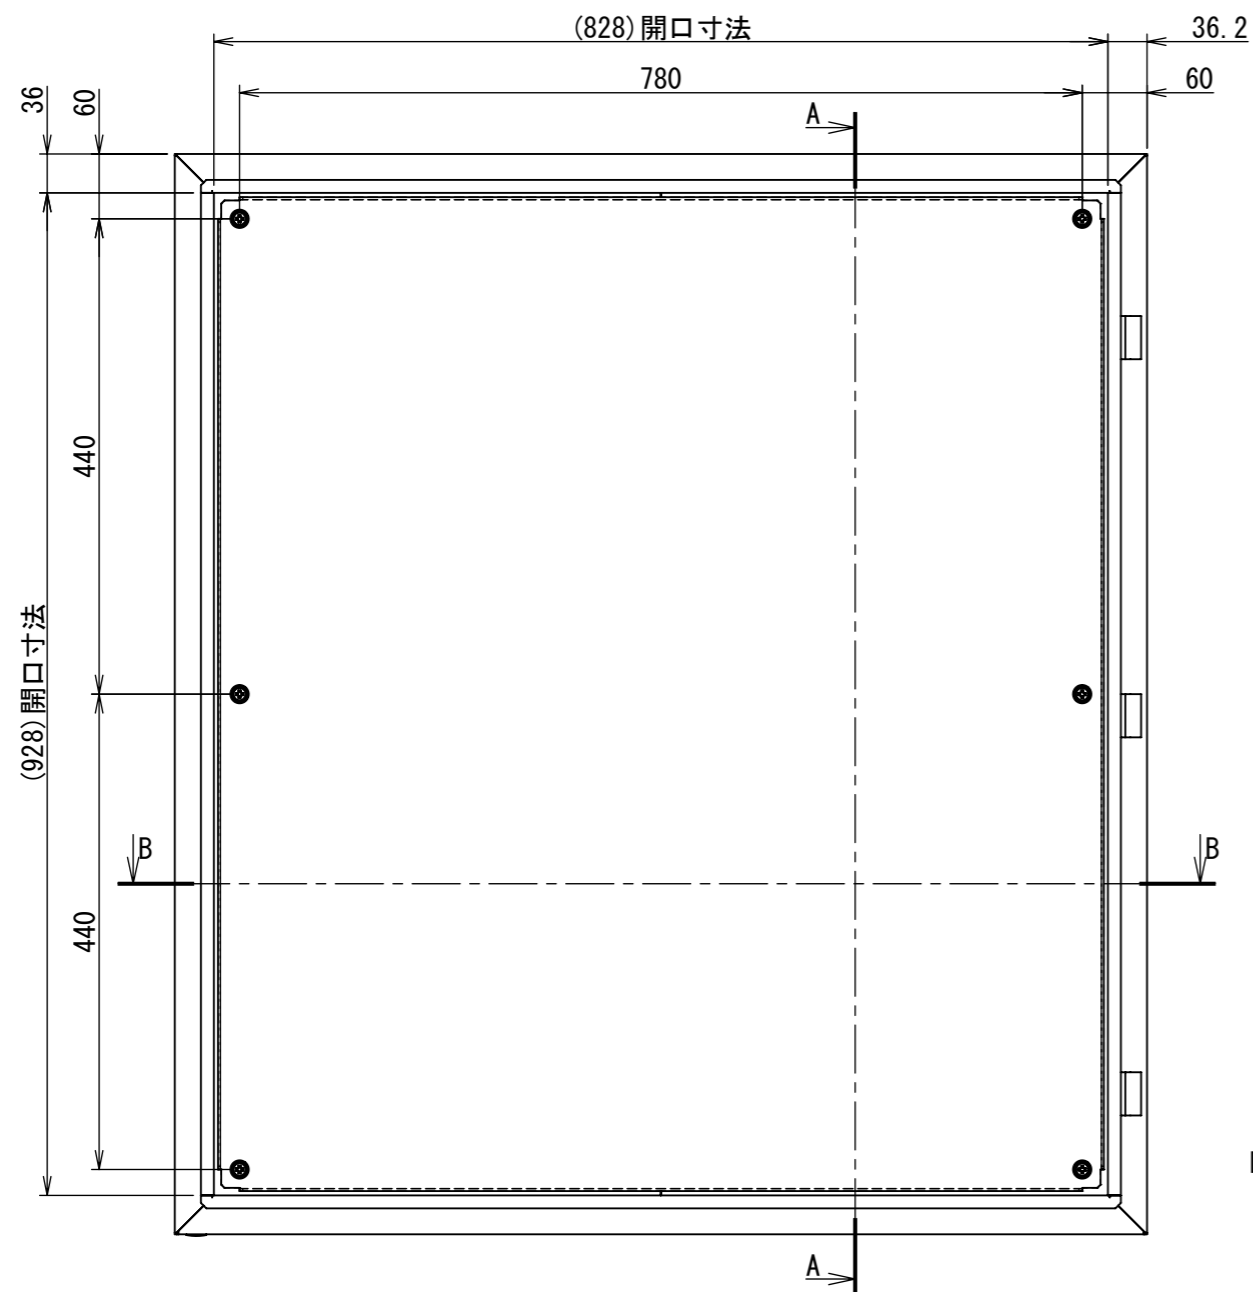

REV.	DESCRIPTION	DATE	APPVL.
A	新規作成	21/10/27	

2022/01/17

Note :
 材質 別途記載
 塗装 5Y7/1. 半ツヤ(標準色)

Designed by Yokogawa	Checked by -	Approved by - date -	Filename FWS0000A00	Date 21/10/27	Scale 1:8
エス・ディ・エス株式会社			制御BOX/FW25-910S		
			FWS0000A00	Edition A	Sheet 1/2

2022/01/17

Note :
材質 別途記載
塗装 5Y7/1. 半ツヤ(標準色)

Designed by Yokogawa	Checked by -	Approved by - date -	Filename FWS0000A00	Date 21/10/27	Scale 1:7
エス・ディ・エス株式会社			制御BOX/FW25-910S		
			FWS0000A00	Edition A	Sheet 2/2