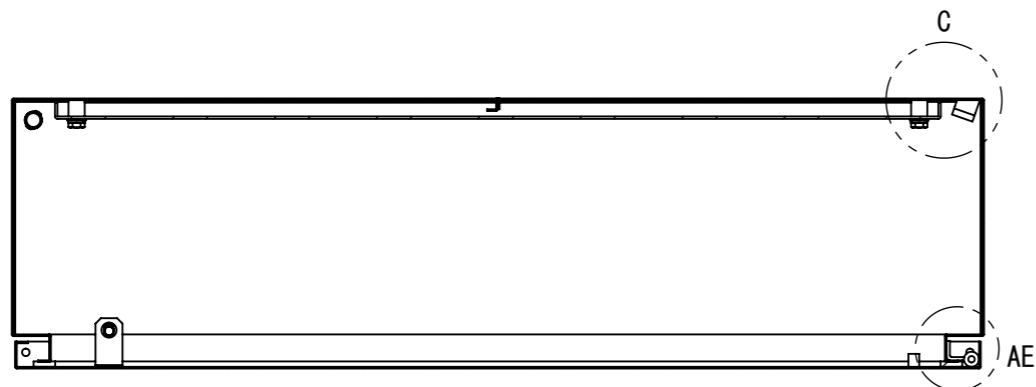

2022/01/17

Note :
材質 別途記載
塗装 5Y7/1. 半ツヤ(標準色)

Designed by Yokogawa	Checked by -	Approved by - date -	Filename FWS0000A00	Date 21/10/27	Scale 1:7
エス・ディ・エス株式会社			制御BOX/FW25-910S		
			FWS0000A00	Edition A	Sheet 2/2