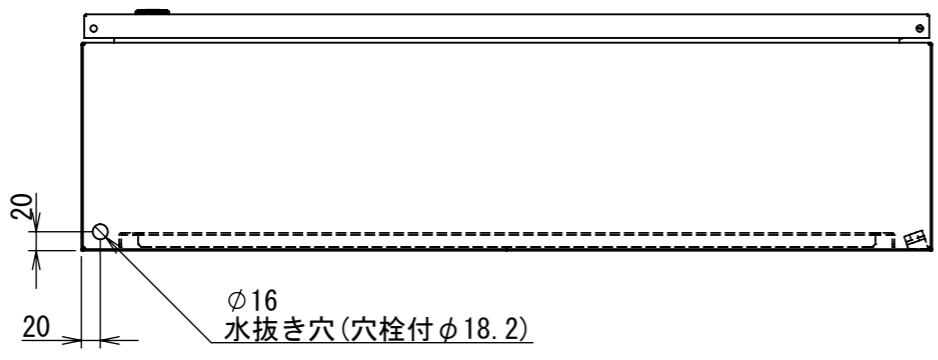

REV.	DESCRIPTION	DATE	APPVL.
A	新規作成	21/10/27	

2022/01/17

Note :
 材質 別途記載
 塗装 5Y7/1. 半ツヤ(標準色)

Designed by Yokogawa	Checked by -	Approved by - date -	Filename FWS0000A00	Date 21/10/27	Scale 1:8
エス・ディ・エス株式会社			制御BOX/FW25-910S		
			FWS0000A00	Edition A	Sheet 1/2