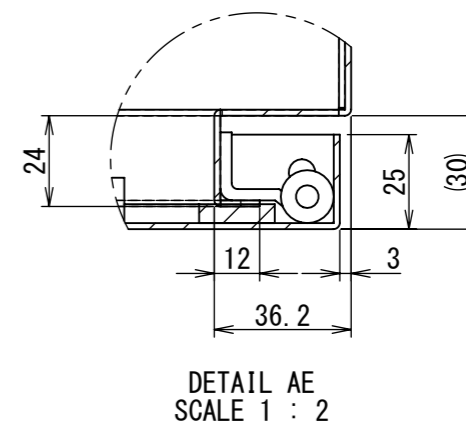

2022/01/17

Note :
材質 別途記載
塗装 5Y7/1. 半ツヤ(標準色)

Designed by Yokogawa	Checked by -	Approved by - date -	Filename FWS0000A00	Date 21/10/27	Scale 1:7
エス・ディ・エス株式会社			制御BOX/FW25-910S		
			FWS0000A00	Edition A	Sheet 2/2