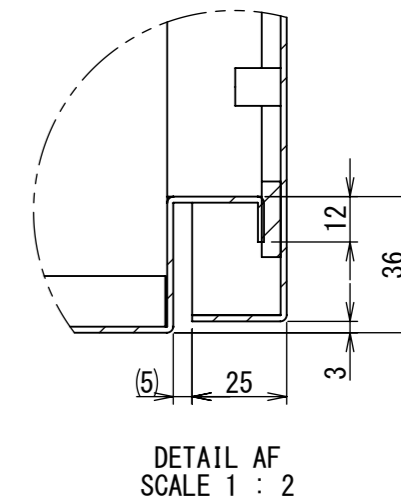

2022/01/17

Note :
材質 別途記載
塗装 5Y7/1. 半ツヤ(標準色)

Designed by Yokogawa	Checked by -	Approved by - date -	Filename FWS0000A00	Date 21/10/27	Scale 1:7
エス・ディ・エス株式会社			制御BOX/FW25-910S		
			FWS0000A00	Edition A	Sheet 2/2