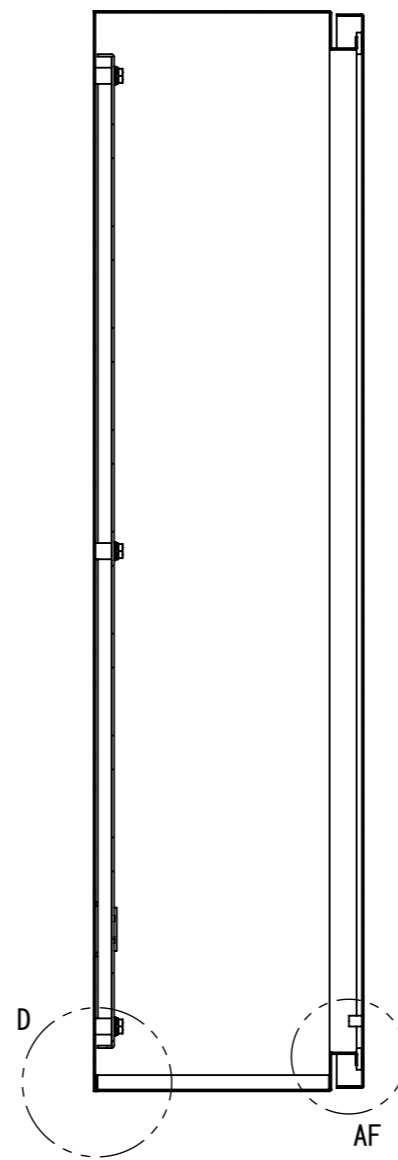

REV.	DESCRIPTION	DATE	APPVL.
A	新規作成	21/10/27	

2022/01/17

Note :
 材質 別途記載
 塗装 5Y7/1. 半ツヤ(標準色)

Designed by Yokogawa	Checked by -	Approved by - date -	Filename FWS0000A00	Date 21/10/27	Scale 1:8
エス・ディ・エス株式会社			制御BOX/FW25-910S		
			FWS0000A00	Edition A	Sheet 1/2

2022/01/17

Note :
材質 別途記載
塗装 5Y7/1. 半ツヤ(標準色)

Designed by Yokogawa	Checked by -	Approved by - date -	Filename FWS0000A00	Date 21/10/27	Scale 1:7
エス・ディ・エス株式会社			制御BOX/FW25-910S		
			FWS0000A00	Edition A	Sheet 2/2