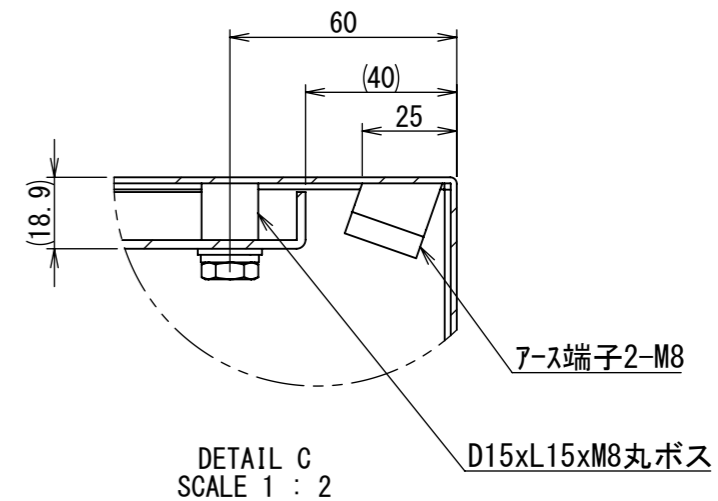

2022/01/17

Note :
材質 別途記載
塗装 5Y7/1. 半ツヤ(標準色)

Designed by Yokogawa	Checked by -	Approved by - date -	Filename FWS0000A00	Date 21/10/27	Scale 1:7
エス・ディ・エス株式会社			制御BOX/FW25-910S		
			FWS0000A00	Edition A	Sheet 2/2