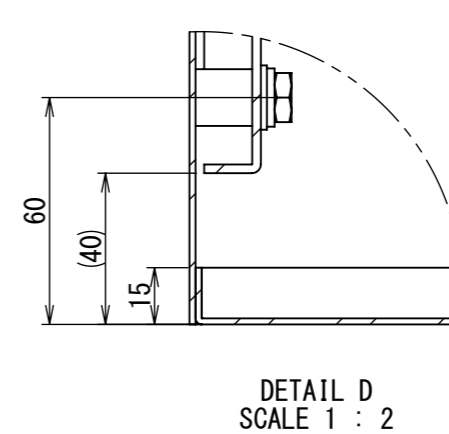

REV.	DESCRIPTION	DATE	APPVL.
A	新規作成	21/10/27	

2022/01/17

Note :
 材質 別途記載
 塗装 5Y7/1. 半ツヤ(標準色)

Designed by Yokogawa	Checked by -	Approved by - date -	Filename FWS0000A00	Date 21/10/27	Scale 1:8
エス・ディ・エス株式会社			制御BOX/FW25-910S		
			FWS0000A00	Edition A	Sheet 1/2

2022/01/17

Note :
材質 別途記載
塗装 5Y7/1. 半ツヤ(標準色)

Designed by Yokogawa	Checked by -	Approved by - date -	Filename FWS0000A00	Date 21/10/27	Scale 1:7
エス・ディ・エス株式会社			制御BOX/FW25-910S		
			FWS0000A00	Edition A	Sheet 2/2