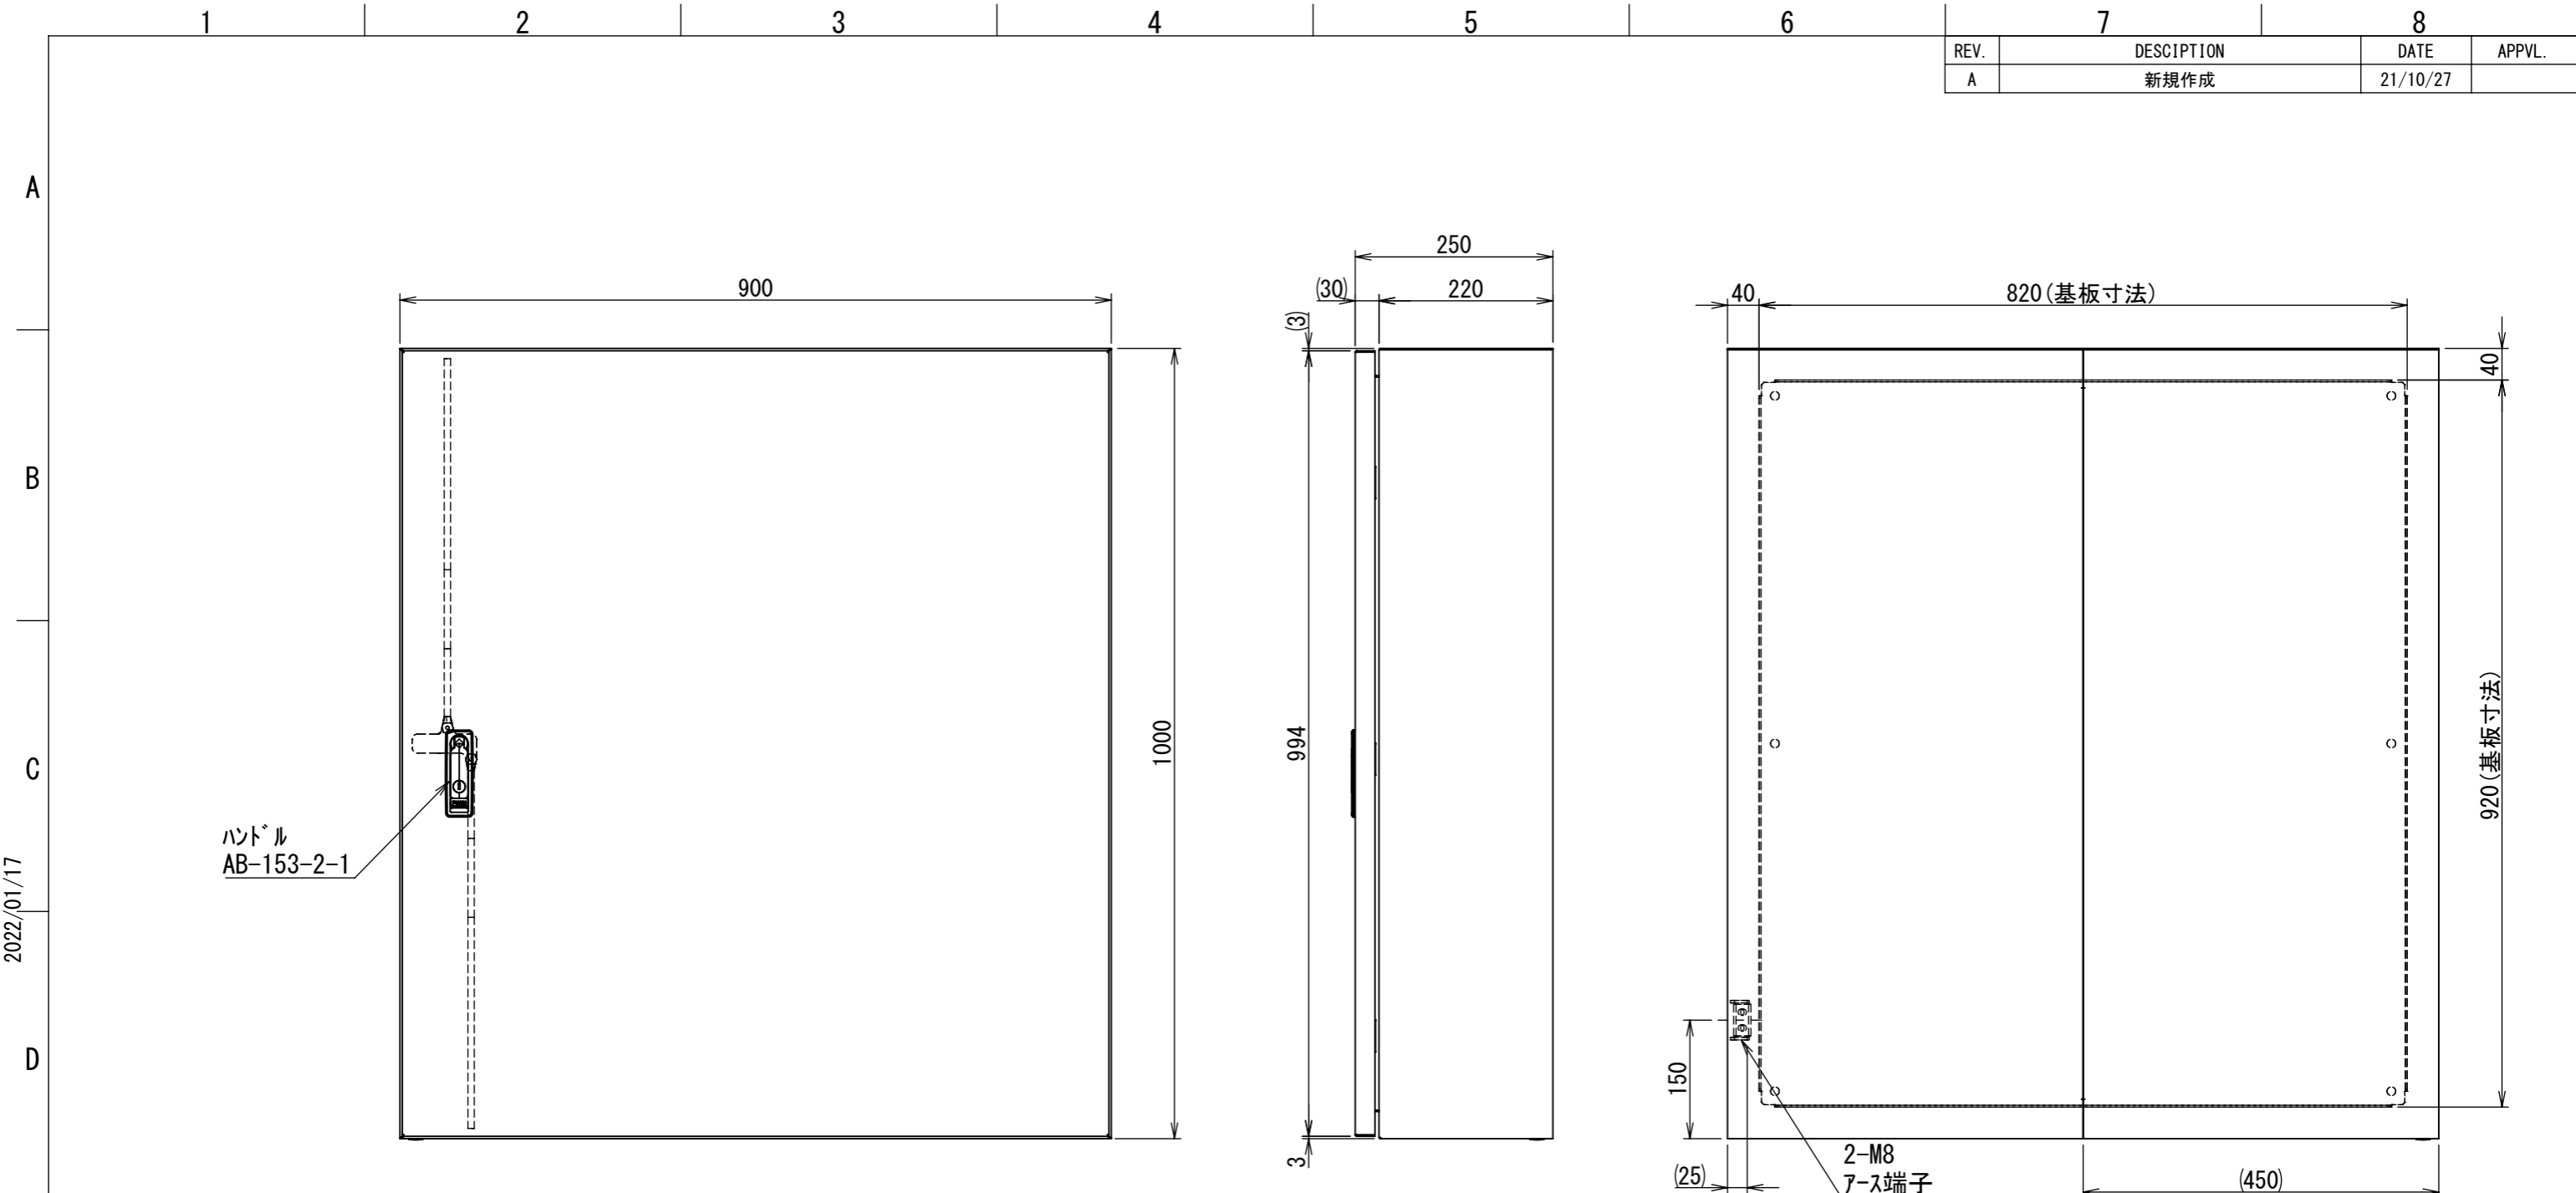

REV.	DESCRIPTION	DATE	APPVL.
A	新規作成	21/10/27	

2022/01/17

Note :
 材質 別途記載
 塗装 5Y7/1. 半ツヤ(標準色)

Designed by Yokogawa	Checked by -	Approved by - date -	Filename FWS0000A00	Date 21/10/27	Scale 1:8
エス・ディ・エス株式会社			制御BOX/FW25-910S		
			FWS0000A00	Edition A	Sheet 1/2