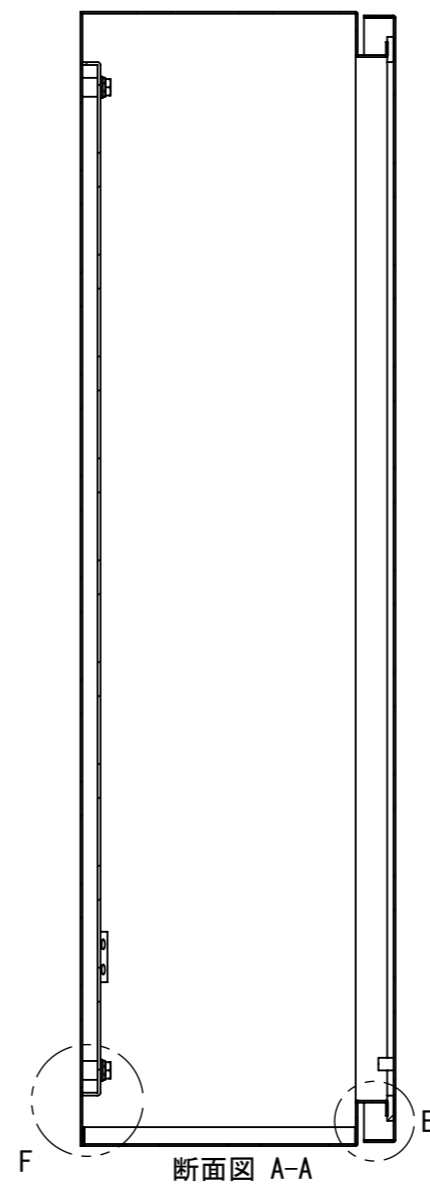

REV.	DESCRIPTION	DATE	APPVL.
A	新規作成	21/10/27	

2022/01/19

Note :  
 材質 別途記載  
 塗装 5Y7/1 半ツヤ(標準色)

Designed by Yokogawa	Checked by -	Approved by - date -	Filename FWS000A00	Date 21/10/27	Scale 1:7
エス・ディ・エス株式会社			制御BOX/FW25-89S		
			FWS000A00	Edition A	Sheet 1/2

2022/01/19

Note :  
材質 別途記載  
塗装 5Y7/1 半ツヤ(標準色)

Designed by Yokogawa	Checked by -	Approved by - date -	Filename FWS000A00	Date 21/10/27	Scale 1:6
エス・ディ・エス株式会社			制御BOX/FW25-89S		
			FWS000A00	Edition A	Sheet 2/2