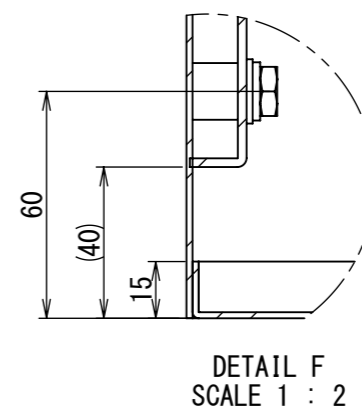

REV.	DESCRIPTION	DATE	APPVL.
A	新規作成	21/10/27	

2022/01/19

Note :  
 材質 別途記載  
 塗装 5Y7/1 半ツヤ(標準色)

Designed by Yokogawa	Checked by -	Approved by - date -	Filename FWS000A00	Date 21/10/27	Scale 1:7
エス・ディ・エス株式会社			制御BOX/FW25-89S		
			FWS000A00	Edition A	Sheet 1/2

2022/01/19

Note :  
材質 別途記載  
塗装 5Y7/1 半ツヤ(標準色)

Designed by Yokogawa	Checked by -	Approved by - date -	Filename FWS000A00	Date 21/10/27	Scale 1:6
エス・ディ・エス株式会社			制御BOX/FW25-89S		
			FWS000A00	Edition A	Sheet 2/2