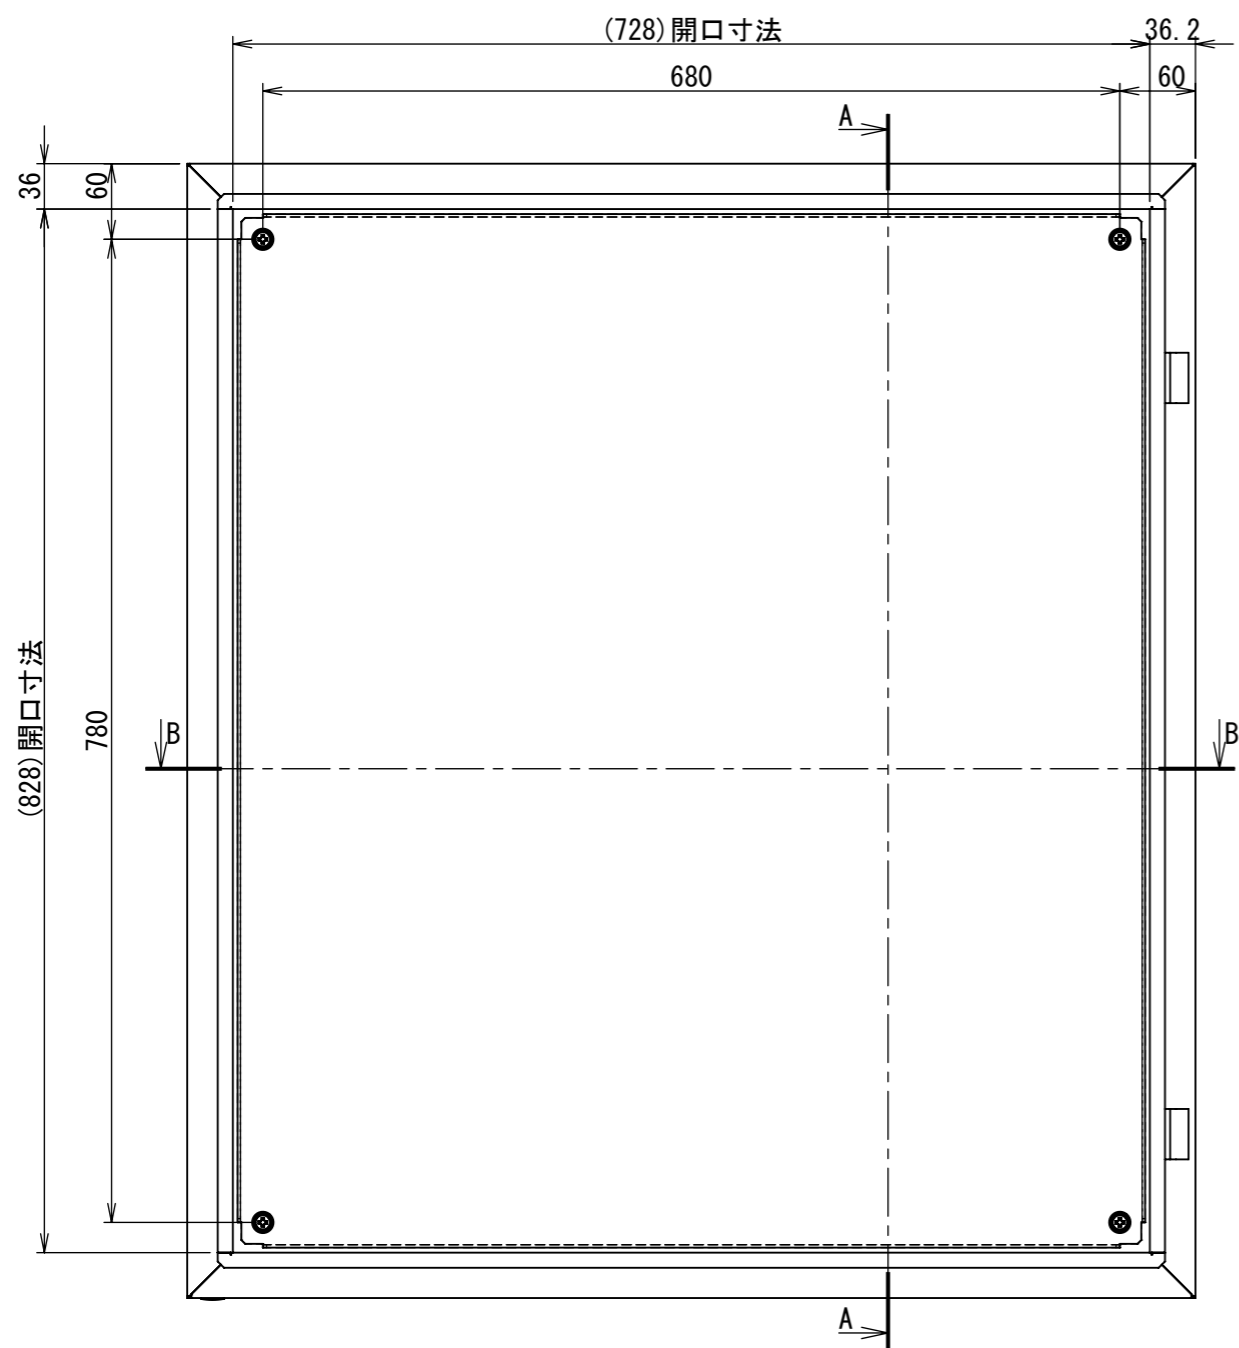

REV.	DESCRIPTION	DATE	APPVL.
A	新規作成	21/10/27	

2022/01/19

Note :  
 材質 別途記載  
 塗装 5Y7/1 半ツヤ(標準色)

Designed by Yokogawa	Checked by -	Approved by - date -	Filename FWS000A00	Date 21/10/27	Scale 1:7
エス・ディ・エス株式会社			制御BOX/FW25-89S		
			FWS000A00	Edition A	Sheet 1/2

2022/01/19

Note :  
材質 別途記載  
塗装 5Y7/1 半ツヤ(標準色)

Designed by Yokogawa	Checked by -	Approved by - date -	Filename FWS000A00	Date 21/10/27	Scale 1:6
エス・ディ・エス株式会社			制御BOX/FW25-89S		
			FWS000A00	Edition A	Sheet 2/2