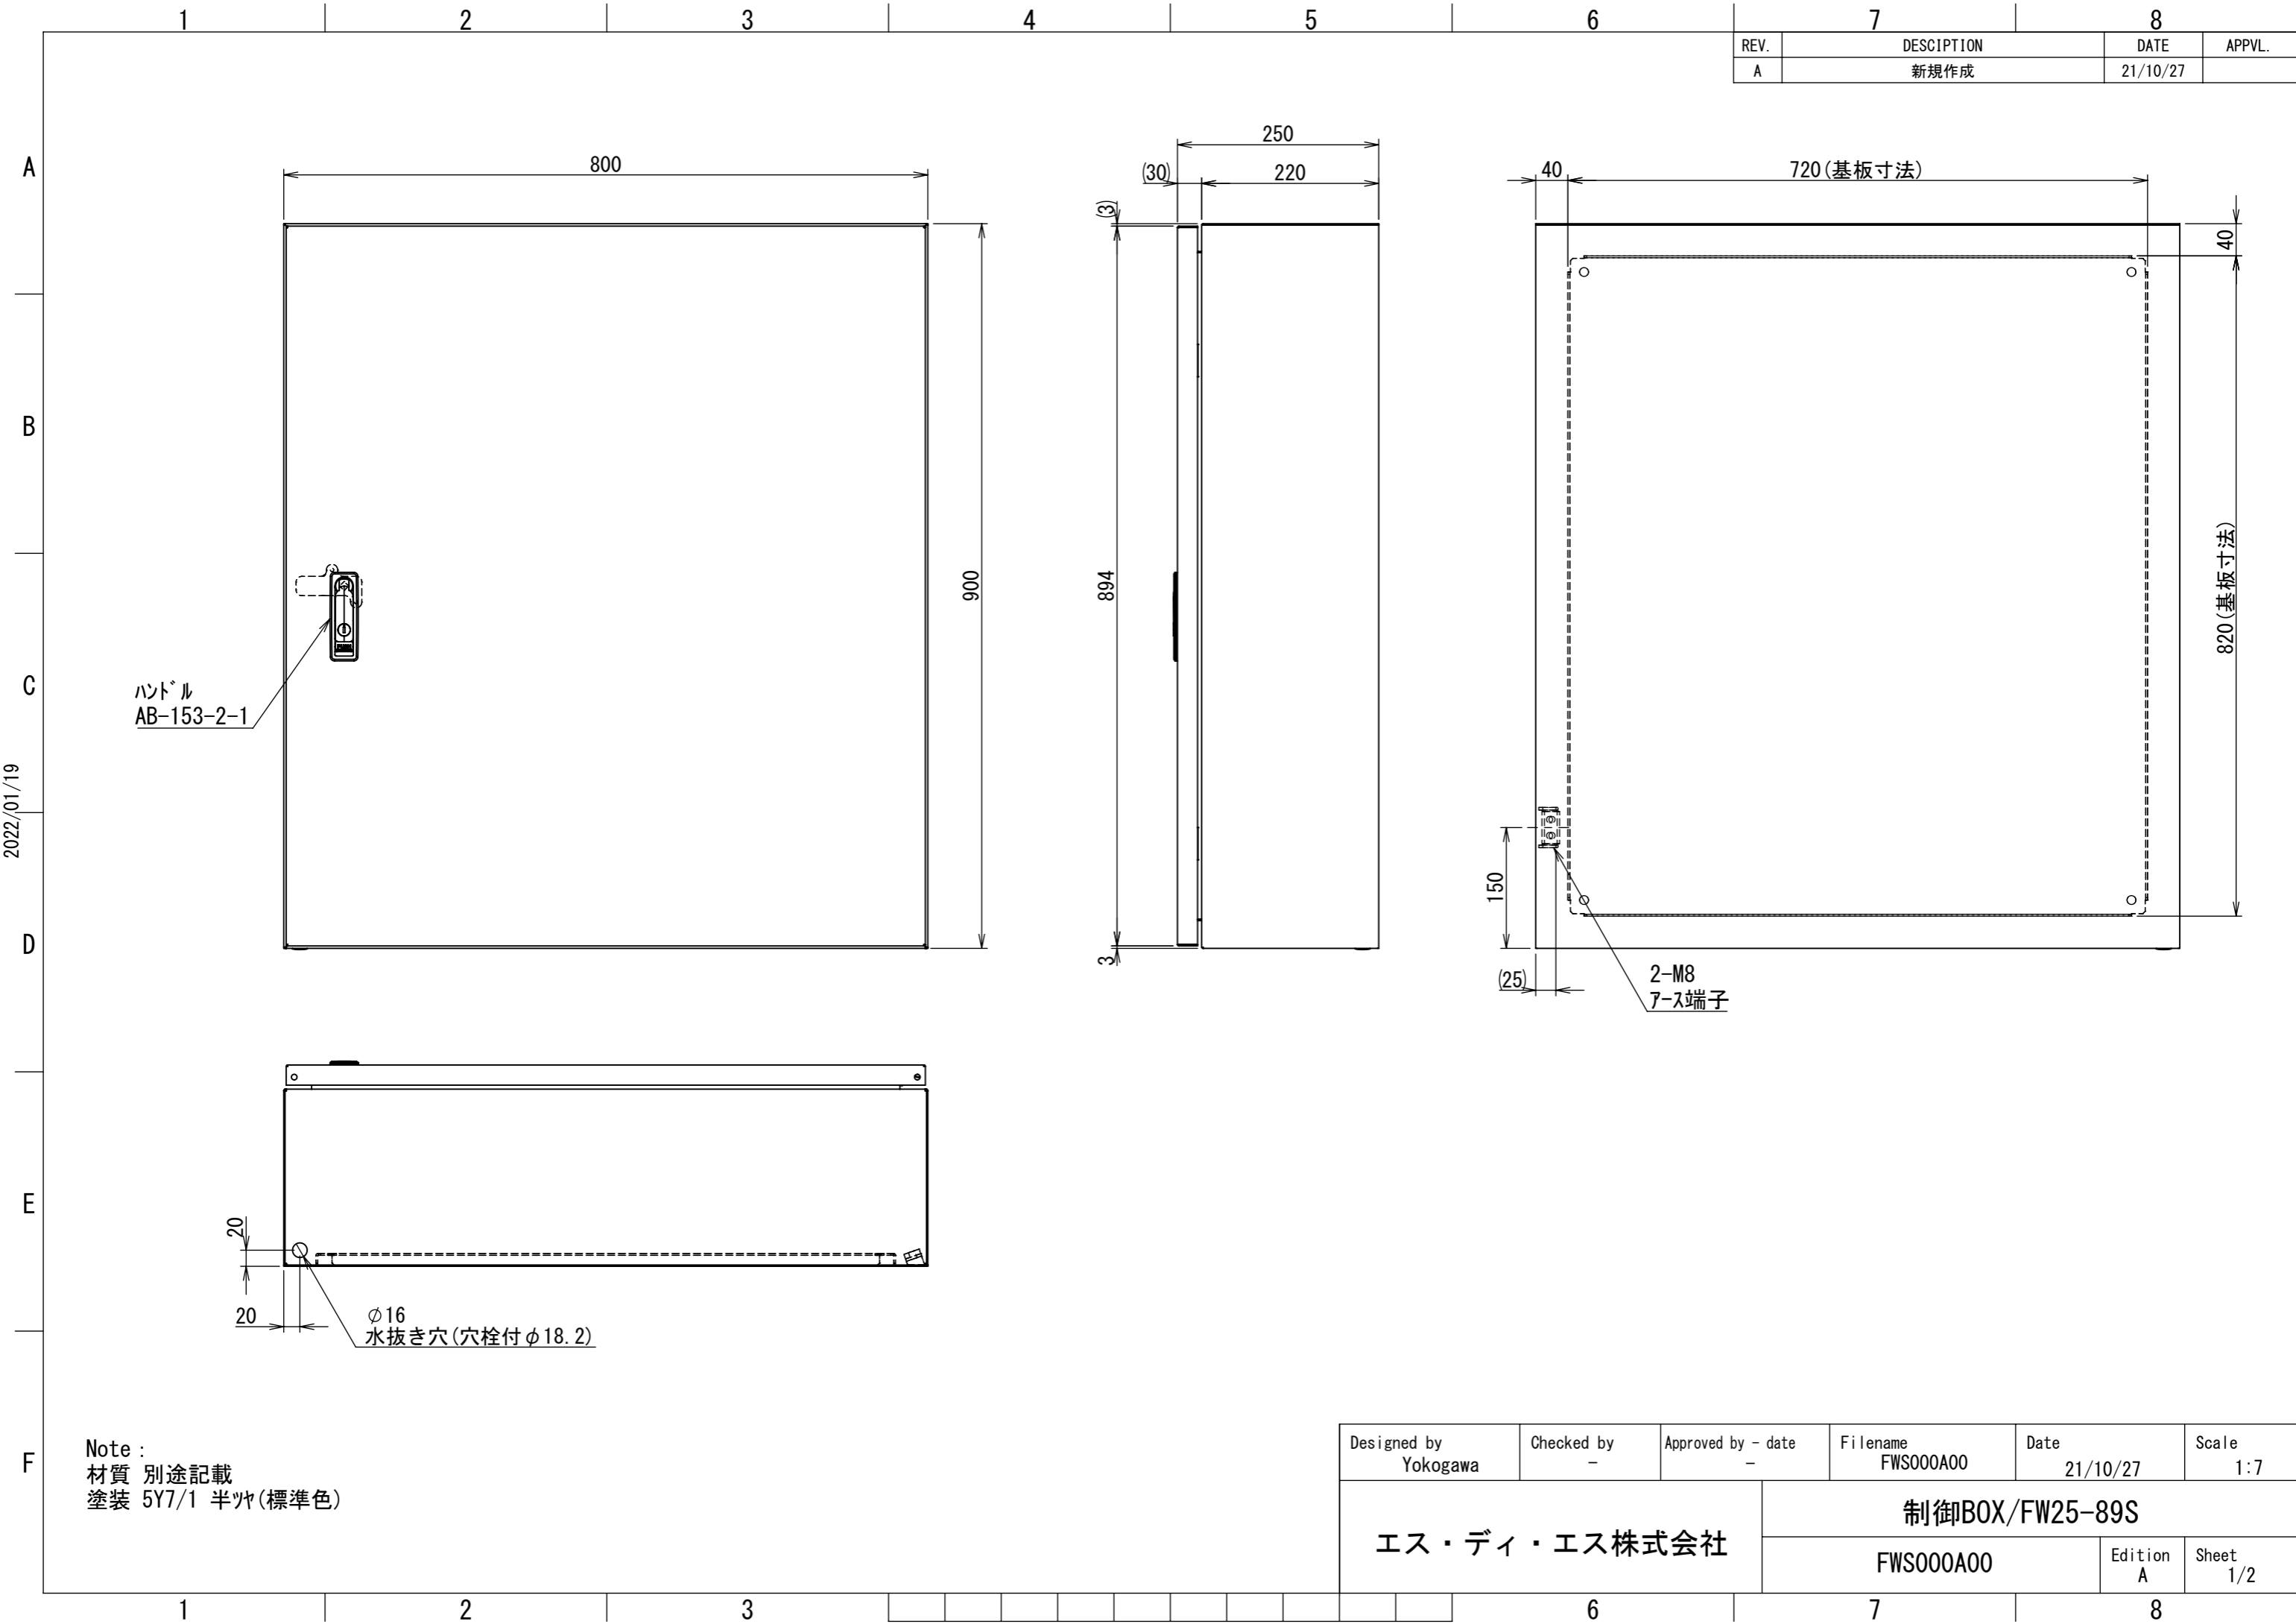

REV.	DESCRIPTION	DATE	APPVL.
A	新規作成	21/10/27	

2022/01/19

Note :  
 材質 別途記載  
 塗装 5Y7/1 半ツヤ(標準色)

Designed by Yokogawa	Checked by -	Approved by - date -	Filename FWS000A00	Date 21/10/27	Scale 1:7
エス・ディ・エス株式会社			制御BOX/FW25-89S		
			FWS000A00	Edition A	Sheet 1/2

2022/01/19

Note :  
材質 別途記載  
塗装 5Y7/1 半ツヤ(標準色)

Designed by Yokogawa	Checked by -	Approved by - date -	Filename FWS000A00	Date 21/10/27	Scale 1:6
エス・ディ・エス株式会社			制御BOX/FW25-89S		
			FWS000A00	Edition A	Sheet 2/2