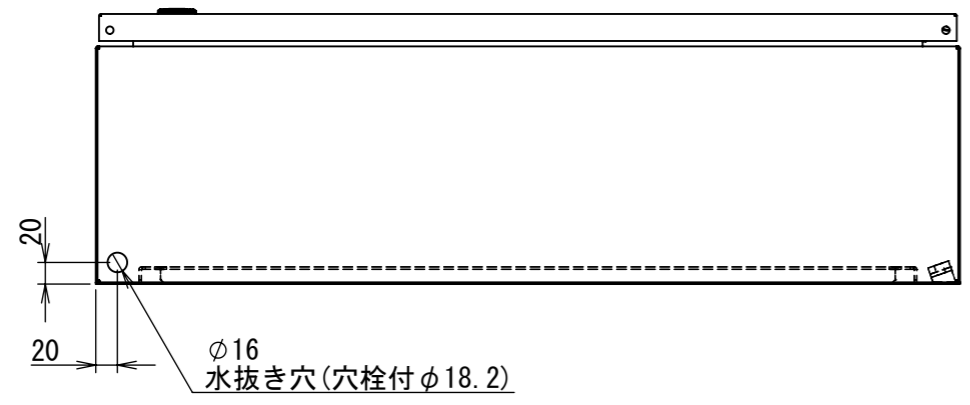

REV.	DESCRIPTION	DATE	APPVL.
A	新規作成	21/10/27	

2022/01/19

Note :
 材質 別途記載
 塗装 5Y7/1 半ツヤ(標準色)

Designed by Yokogawa	Checked by -	Approved by - date -	Filename FWS000A00	Date 21/10/27	Scale 1:7
エス・ディ・エス株式会社			制御BOX/FW25-88S		
			FWS000A00	Edition A	Sheet 1/2