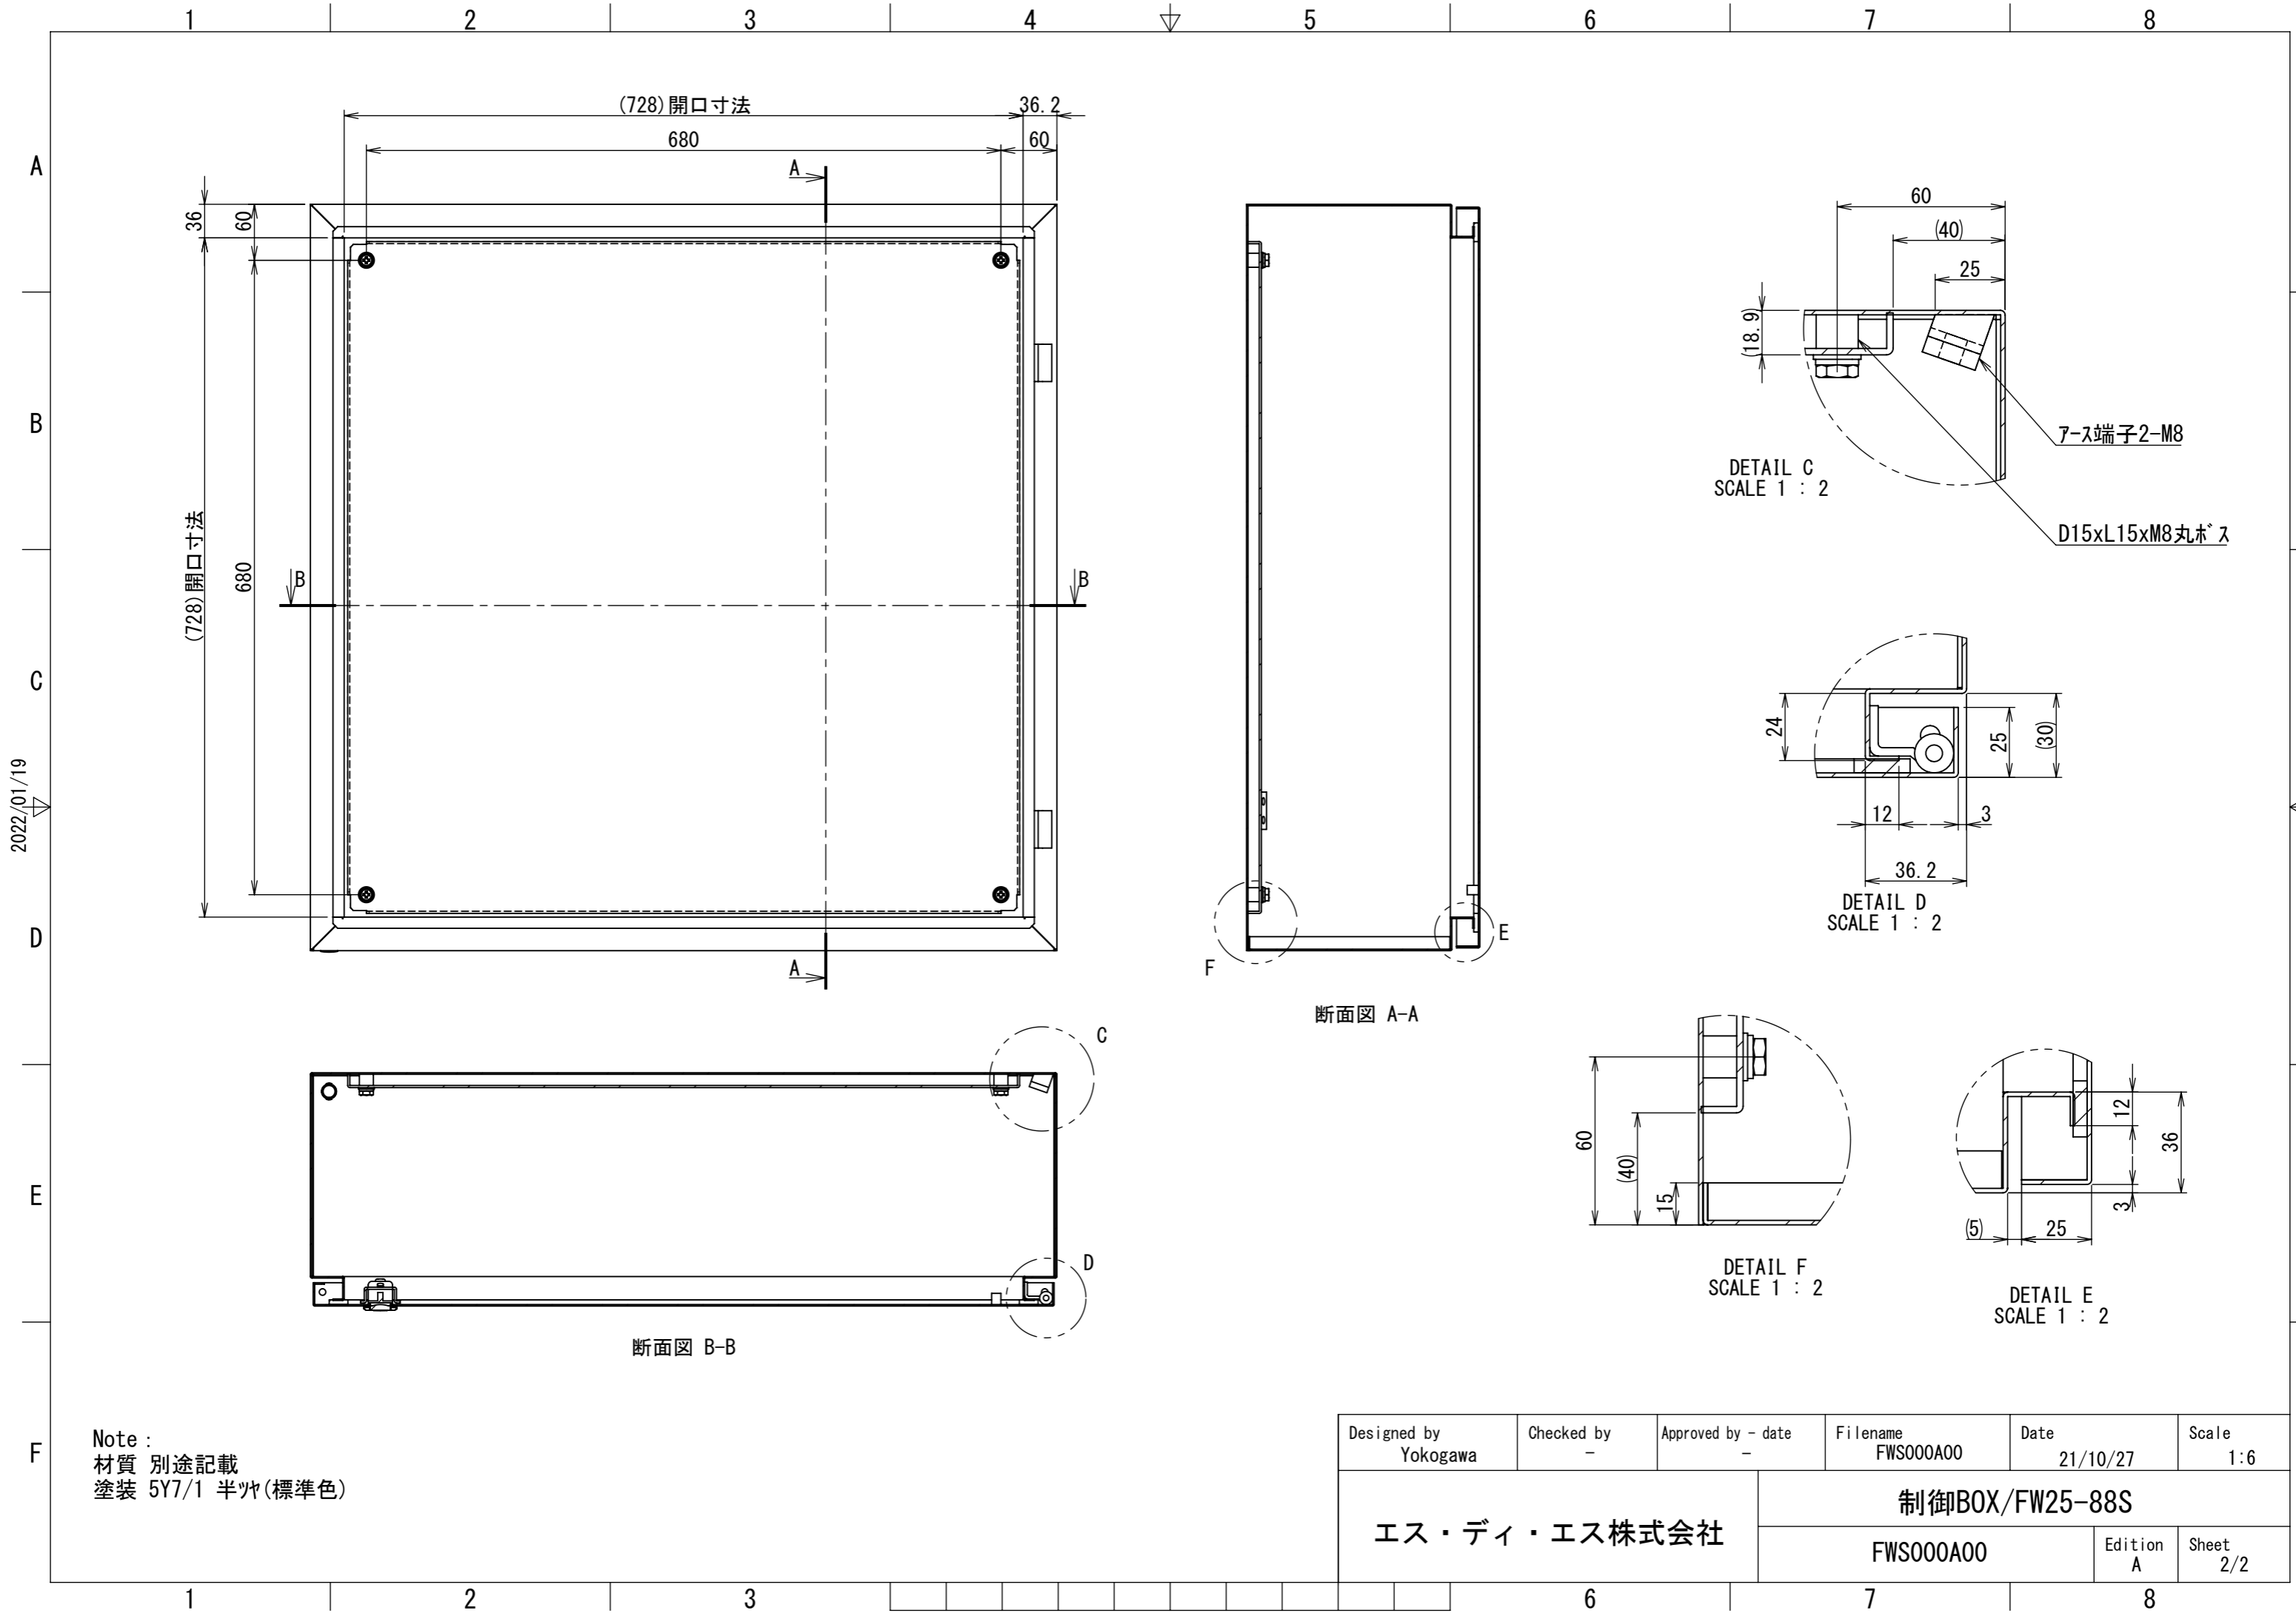

REV.	DESCRIPTION	DATE	APPVL.
A	新規作成	21/10/27	

2022/01/19

Note :
 材質 別途記載
 塗装 5Y7/1 半ツヤ(標準色)

Designed by Yokogawa	Checked by -	Approved by - date -	Filename FWS000A00	Date 21/10/27	Scale 1:7
エス・ディ・エス株式会社			制御BOX/FW25-88S		
			FWS000A00	Edition A	Sheet 1/2

2022/01/19

Note :
 材質 別途記載
 塗装 5Y7/1 半ツヤ(標準色)

Designed by Yokogawa	Checked by -	Approved by - date -	Filename FWS000A00	Date 21/10/27	Scale 1:6
エス・ディ・エス株式会社			制御BOX/FW25-88S		
			FWS000A00	Edition A	Sheet 2/2