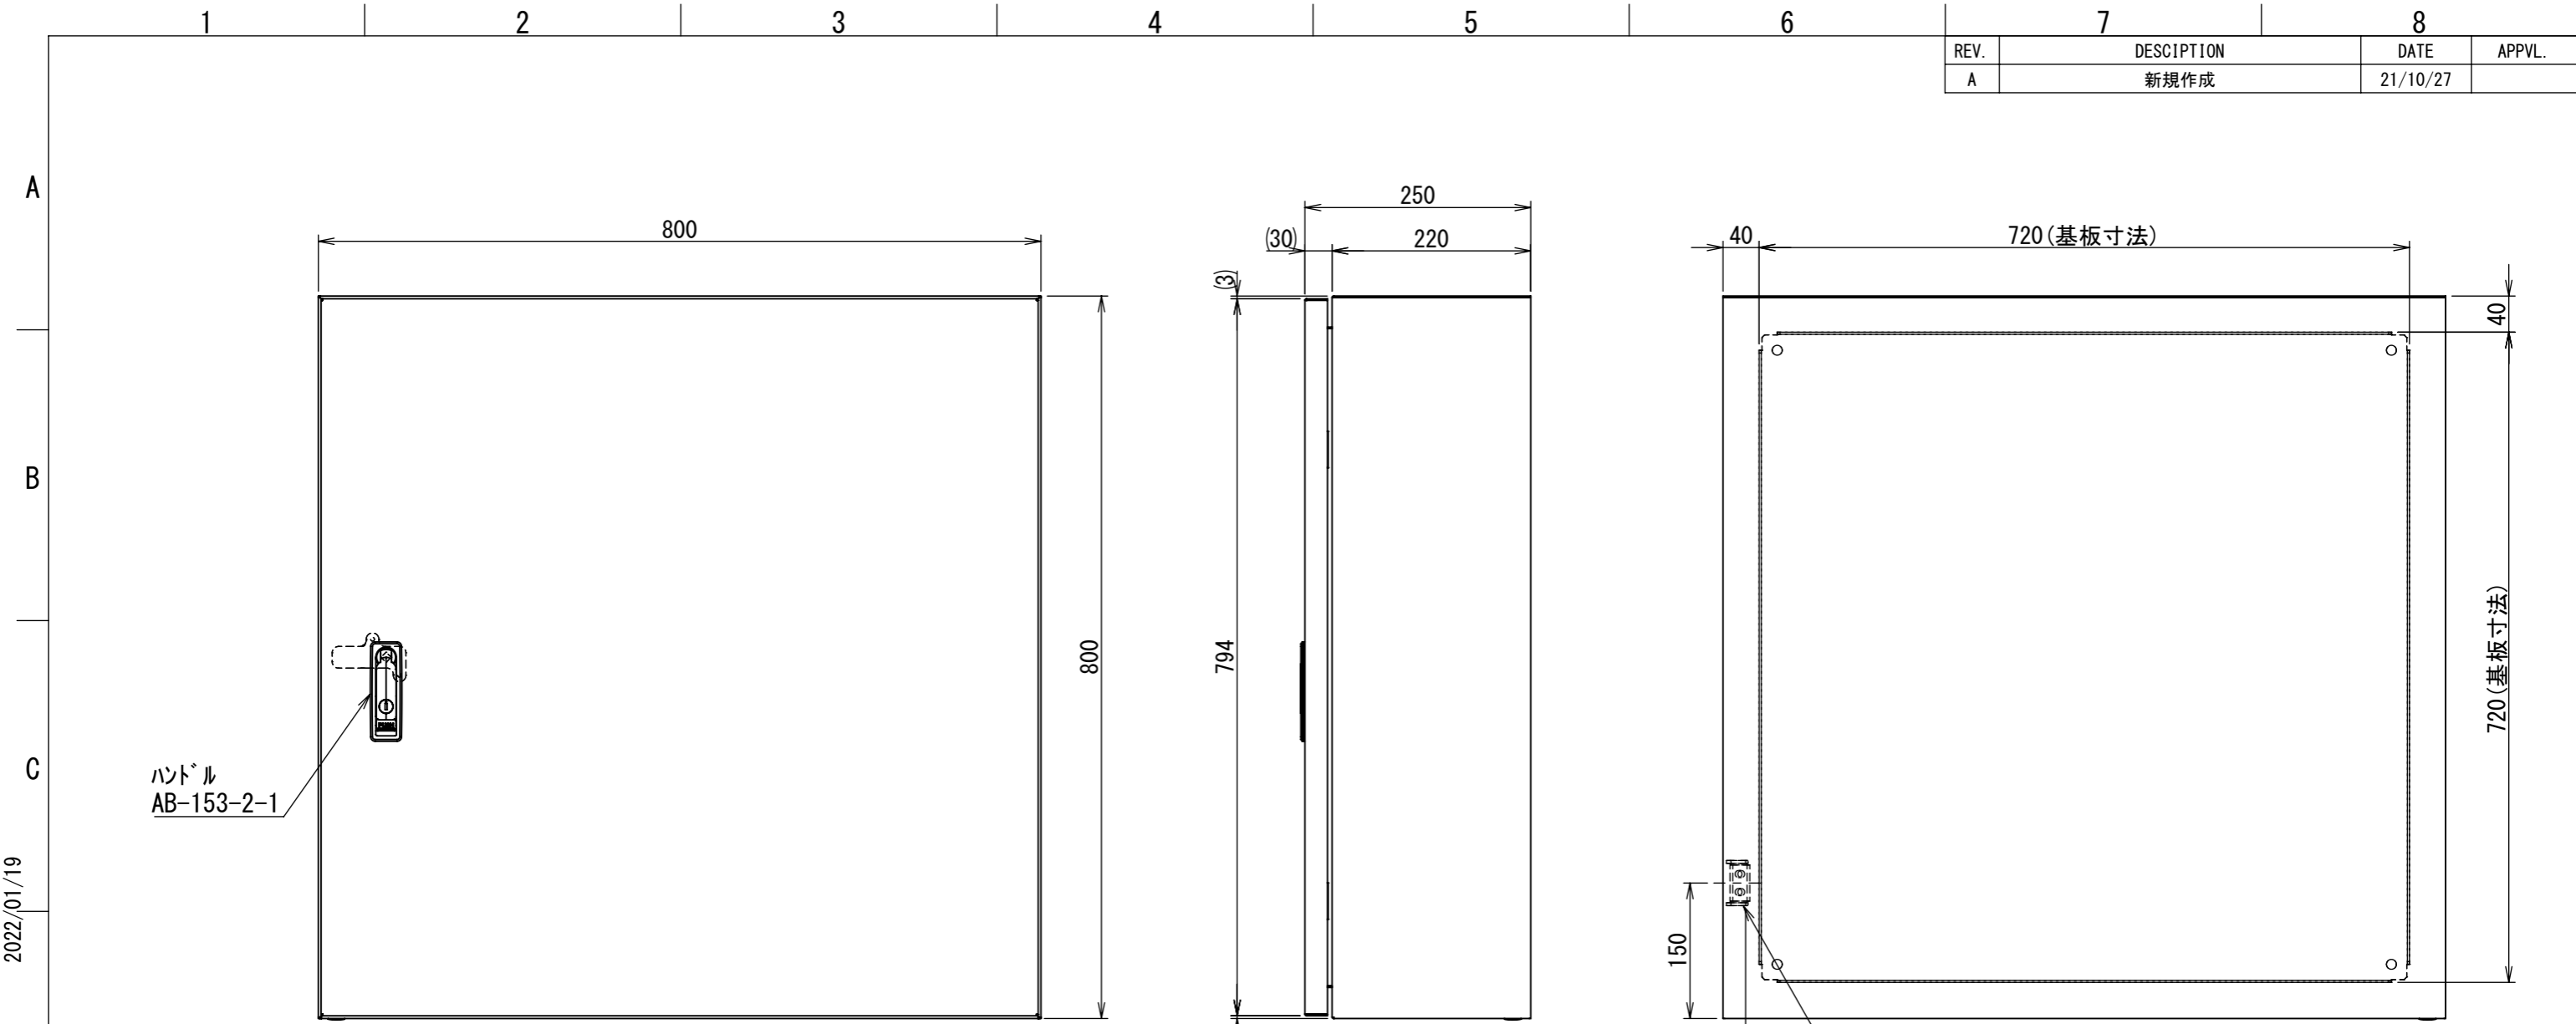

REV.	DESCRIPTION	DATE	APPVL.
A	新規作成	21/10/27	

2022/01/19

Note :
 材質 別途記載
 塗装 5Y7/1 半ツヤ(標準色)

Designed by Yokogawa	Checked by -	Approved by - date -	Filename FWS000A00	Date 21/10/27	Scale 1:7
エス・ディ・エス株式会社			制御BOX/FW25-88S		
			FWS000A00	Edition A	Sheet 1/2