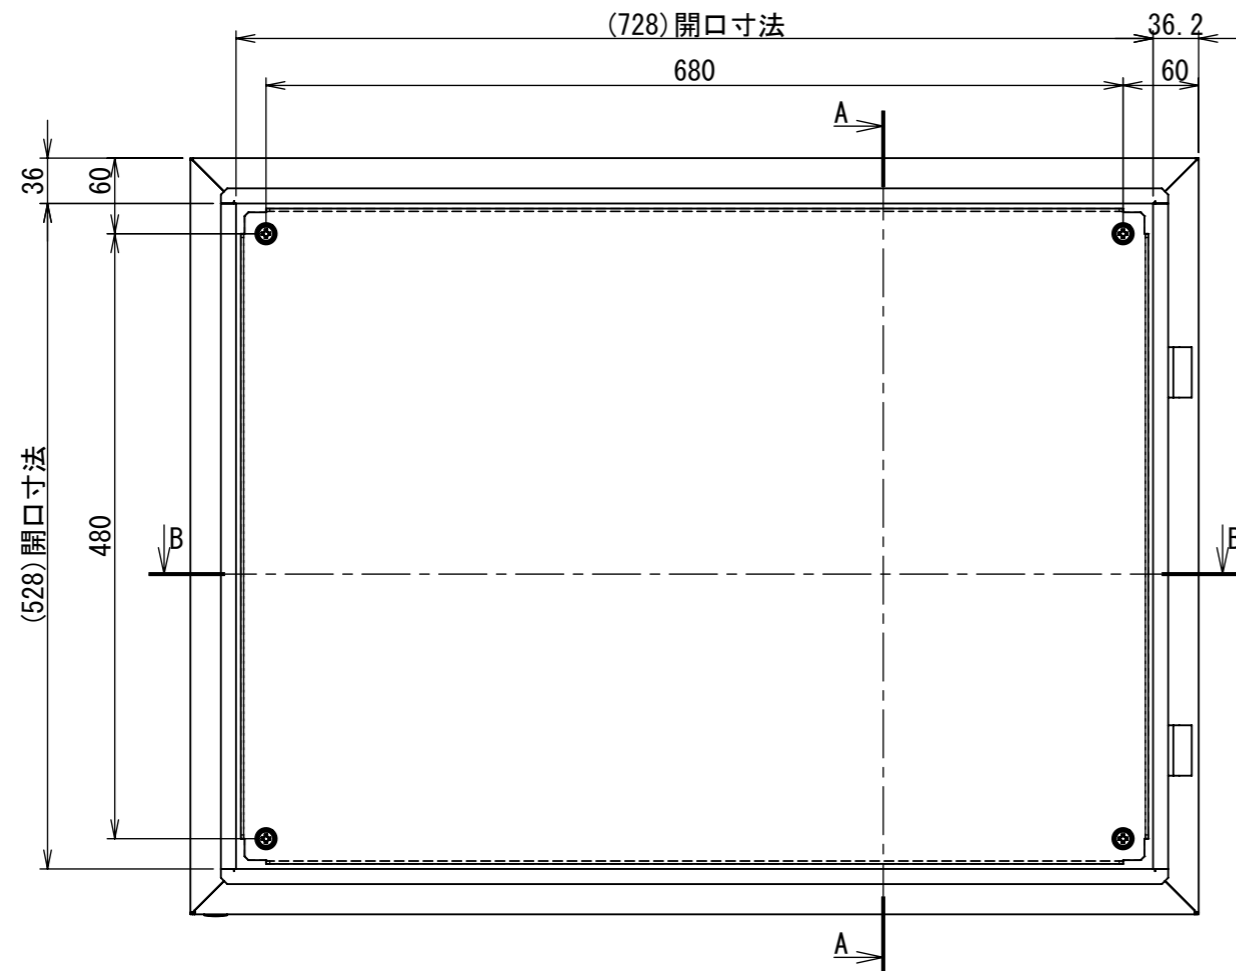

REV.	DESCRIPTION	DATE	APPVL.
A	新規作成	21/10/27	

2022/01/17

Note :
 材質 別途記載
 塗装 5Y7/1 半ツヤ(標準色)

Designed by Yokogawa	Checked by -	Approved by - date -	Filename FWS000A00	Date 21/10/27	Scale 1:7
エス・ディ・エス株式会社			制御BOX/FW25-86S		
			FWS000A00	Edition A	Sheet 1/2

2022/01/17

Note :
材質 別途記載
塗装 5Y7/1 半ツヤ(標準色)

Designed by Yokogawa	Checked by -	Approved by - date -	Filename FWS000A00	Date 21/10/27	Scale 1:6
エス・ディ・エス株式会社			制御BOX/FW25-86S		
			FWS000A00	Edition A	Sheet 2/2