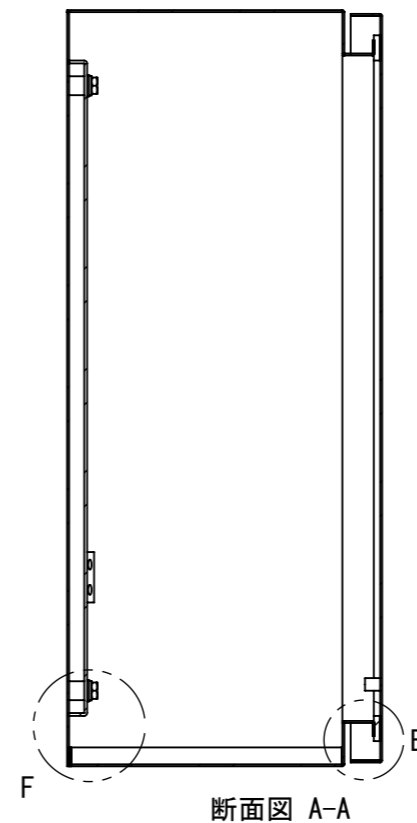

REV.	DESCRIPTION	DATE	APPVL.
A	新規作成	21/10/27	

2022/01/17

Note :
 材質 別途記載
 塗装 5Y7/1 半ツヤ(標準色)

Designed by Yokogawa	Checked by -	Approved by - date -	Filename FWS000A00	Date 21/10/27	Scale 1:7
エス・ディ・エス株式会社			制御BOX/FW25-86S		
			FWS000A00	Edition A	Sheet 1/2

2022/01/17

Note :
材質 別途記載
塗装 5Y7/1 半ツヤ(標準色)

Designed by Yokogawa	Checked by -	Approved by - date -	Filename FWS000A00	Date 21/10/27	Scale 1:6
エス・ディ・エス株式会社			制御BOX/FW25-86S		
			FWS000A00	Edition A	Sheet 2/2