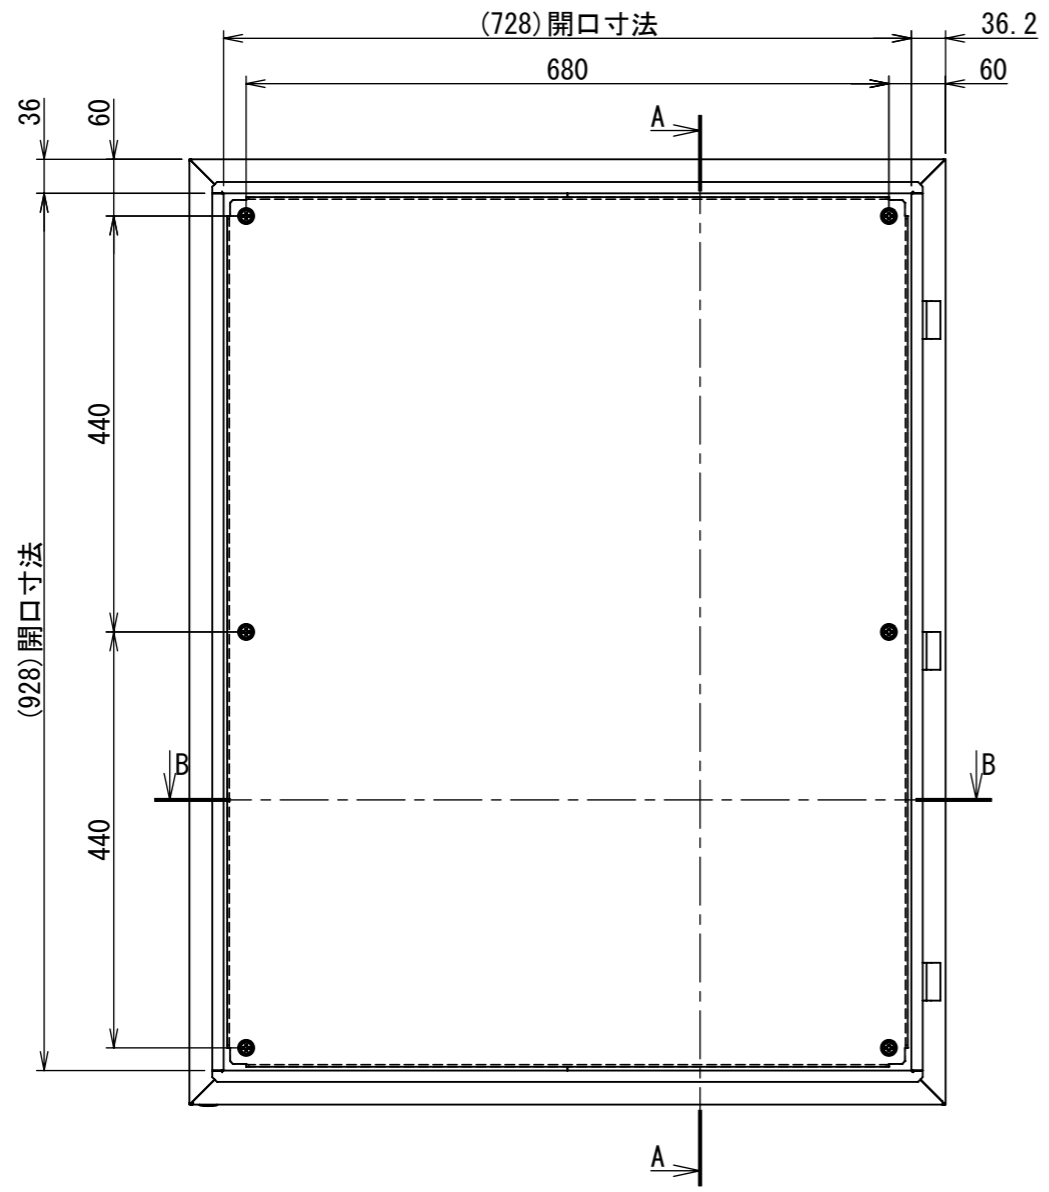

REV.	DESCRIPTION	DATE	APPL.
A	新規作成	21/10/27	

2022/01/17

Note :  
 材質 別途記載  
 塗装 5Y7/1. 半ツヤ(標準色)

Designed by Yokogawa	Checked by -	Approved by - date -	Filename FWS0000A00	Date 21/10/27	Scale 1:8
エス・ディ・エス株式会社			制御BOX/FW25-810S		
			FWS0000A00	Edition A	Sheet 1/2

2022/01/17

Note :  
材質 別途記載  
塗装 5Y7/1. 半ツヤ(標準色)

Designed by Yokogawa	Checked by -	Approved by - date -	Filename FWS0000A00	Date 21/10/27	Scale 1:8
エス・ディ・エス株式会社			制御BOX/FW25-810S		
			FWS0000A00	Edition A	Sheet 2/2