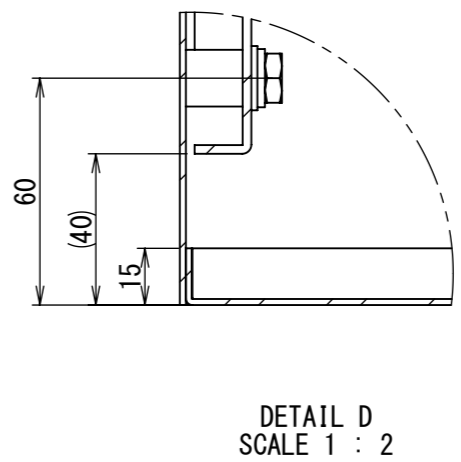

REV.	DESCRIPTION	DATE	APPL.
A	新規作成	21/10/27	

2022/01/17

Note :  
 材質 別途記載  
 塗装 5Y7/1. 半ツヤ(標準色)

Designed by Yokogawa	Checked by -	Approved by - date -	Filename FWS0000A00	Date 21/10/27	Scale 1:8
エス・ディ・エス株式会社			制御BOX/FW25-810S		
			FWS0000A00	Edition A	Sheet 1/2

2022/01/17

Note :  
材質 別途記載  
塗装 5Y7/1. 半ツヤ(標準色)

Designed by Yokogawa	Checked by -	Approved by - date -	Filename FWS0000A00	Date 21/10/27	Scale 1:8
エス・ディ・エス株式会社			制御BOX/FW25-810S		
			FWS0000A00	Edition A	Sheet 2/2