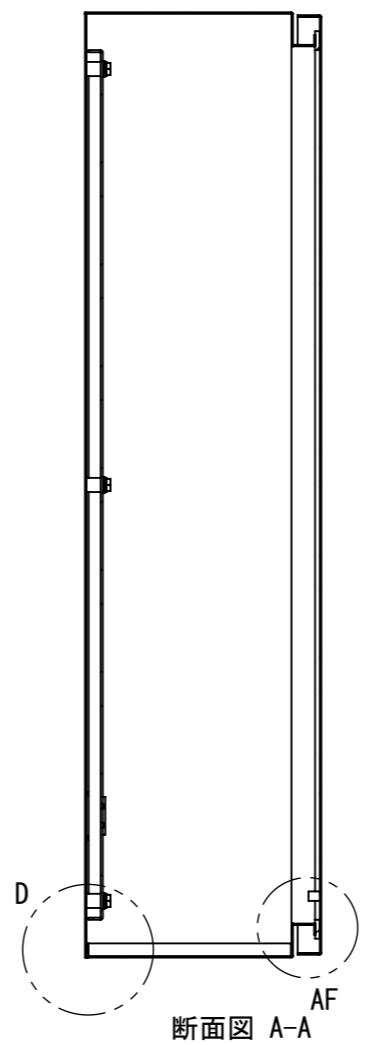

REV.	DESCRIPTION	DATE	APPL.
A	新規作成	21/10/27	

2022/01/17

Note :  
 材質 別途記載  
 塗装 5Y7/1. 半ツヤ(標準色)

Designed by Yokogawa	Checked by -	Approved by - date -	Filename FWS0000A00	Date 21/10/27	Scale 1:8
エス・ディ・エス株式会社			制御BOX/FW25-810S		
			FWS0000A00	Edition A	Sheet 1/2

2022/01/17

Note :  
材質 別途記載  
塗装 5Y7/1. 半ツヤ(標準色)

Designed by Yokogawa	Checked by -	Approved by - date -	Filename FWS0000A00	Date 21/10/27	Scale 1:8
エス・ディ・エス株式会社			制御BOX/FW25-810S		
			FWS0000A00	Edition A	Sheet 2/2