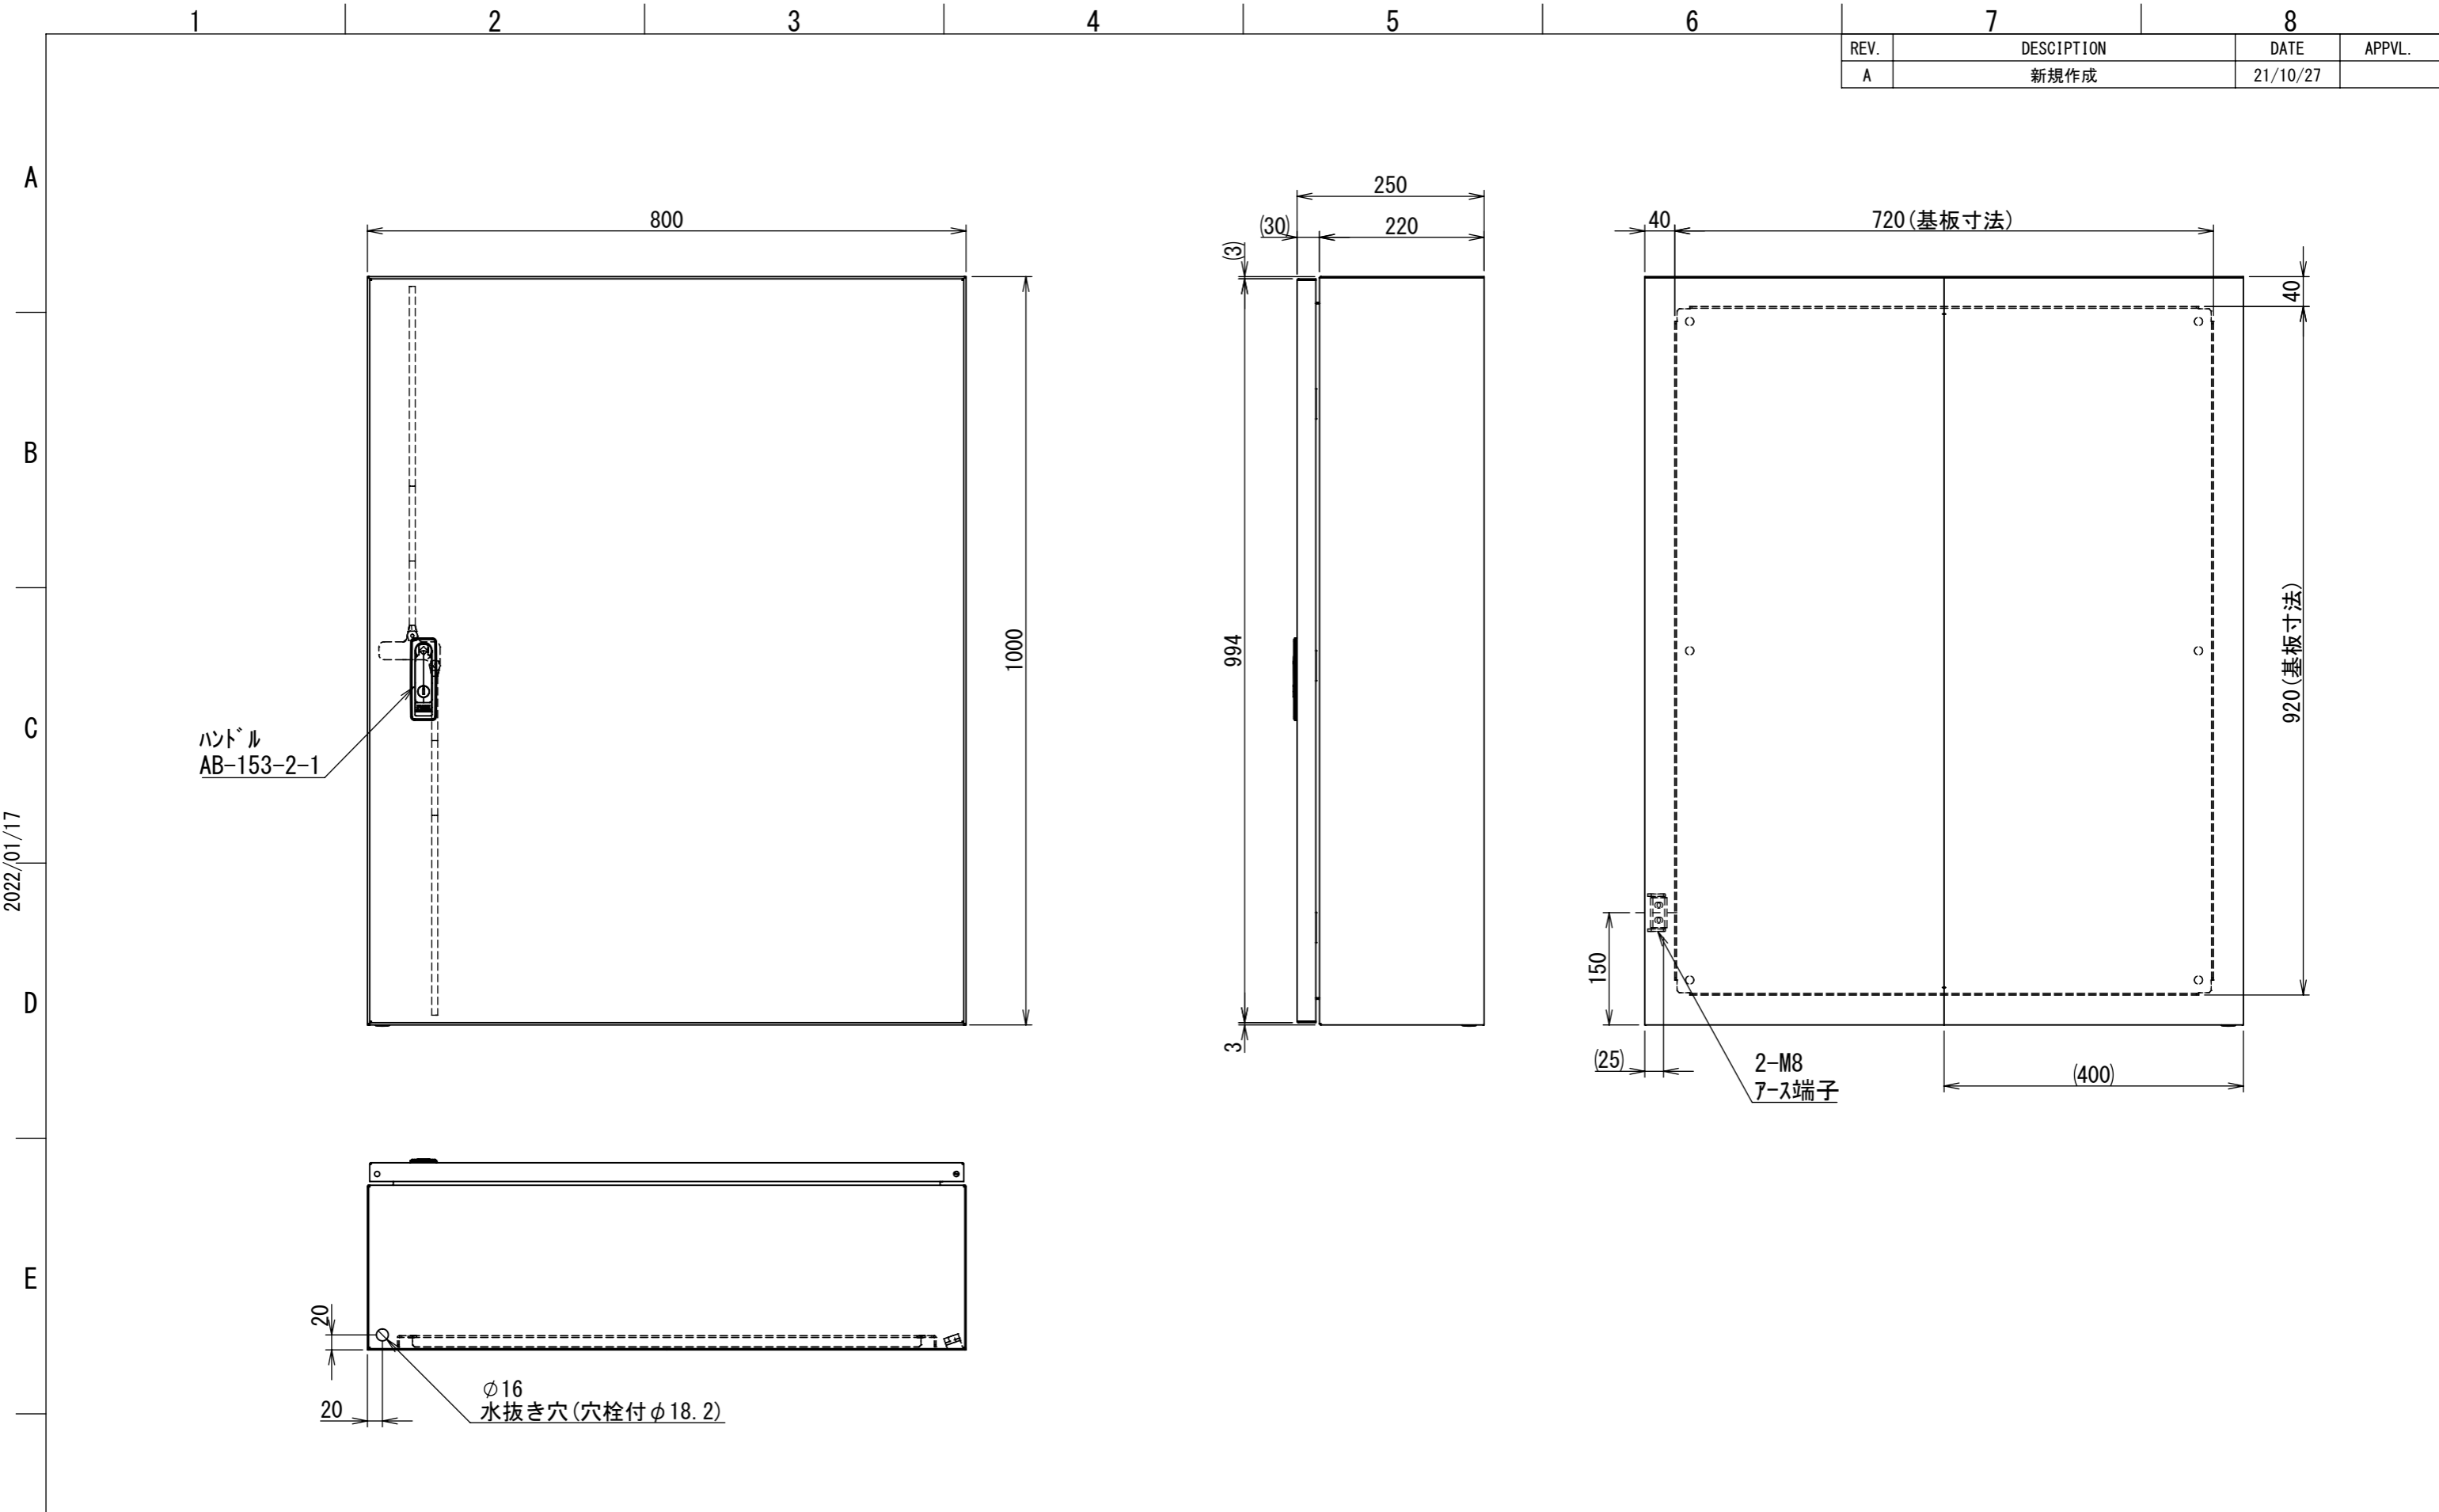

REV.	DESCRIPTION	DATE	APPL.
A	新規作成	21/10/27	

2022/01/17

Note :  
 材質 別途記載  
 塗装 5Y7/1. 半ツヤ(標準色)

Designed by Yokogawa	Checked by -	Approved by - date -	Filename FWS0000A00	Date 21/10/27	Scale 1:8
エス・ディ・エス株式会社			制御BOX/FW25-810S		
			FWS0000A00	Edition A	Sheet 1/2

2022/01/17

Note :  
材質 別途記載  
塗装 5Y7/1. 半ツヤ(標準色)

Designed by Yokogawa	Checked by -	Approved by - date -	Filename FWS0000A00	Date 21/10/27	Scale 1:8
エス・ディ・エス株式会社			制御BOX/FW25-810S		
			FWS0000A00	Edition A	Sheet 2/2