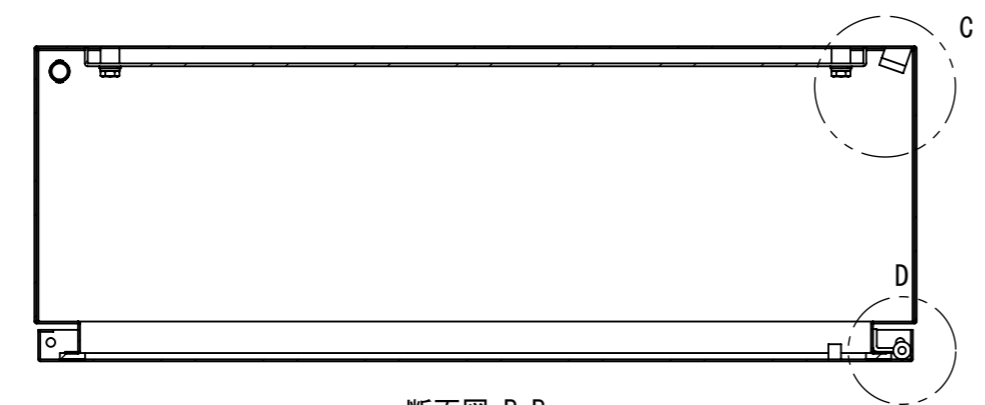

REV.	DESCRIPTION	DATE	APPVL.
A	新規作成	21/10/27	

2021/12/22

Note :  
 材質 別途記載  
 塗装 5Y7/1 半ツヤ(標準色)

Designed by Yokogawa	Checked by -	Approved by - date -	Filename FWS000A00	Date 21/10/27	Scale 1:7
エス・ディ・エス株式会社			制御BOX/FW25-78S		
			FWS000A00	Edition A	Sheet 1/2

Note :  
材質 別途記載  
塗装 5Y7/1 半ツヤ(標準色)

Designed by Yokogawa	Checked by -	Approved by - date -	Filename FWS000A00	Date 21/10/27	Scale 1:6
エス・ディ・エス株式会社			制御BOX/FW25-78S		
			FWS000A00	Edition A	Sheet 2/2

2021/12/22