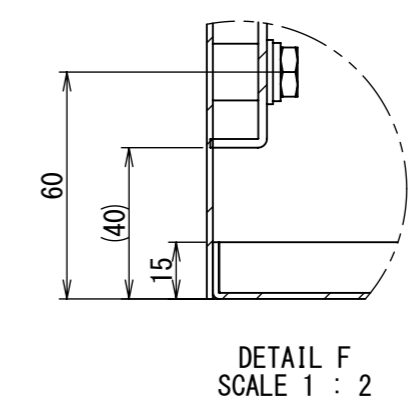

REV.	DESCRIPTION	DATE	APPVL.
A	新規作成	21/10/27	

2021/12/22

Note :  
 材質 別途記載  
 塗装 5Y7/1 半ツヤ(標準色)

Designed by Yokogawa	Checked by -	Approved by - date -	Filename FWS000A00	Date 21/10/27	Scale 1:7
エス・ディ・エス株式会社			制御BOX/FW25-78S		
			FWS000A00	Edition A	Sheet 1/2

Note :  
材質 別途記載  
塗装 5Y7/1 半ツヤ(標準色)

Designed by Yokogawa	Checked by -	Approved by - date -	Filename FWS000A00	Date 21/10/27	Scale 1:6
エス・ディ・エス株式会社			制御BOX/FW25-78S		
			FWS000A00	Edition A	Sheet 2/2

2021/12/22