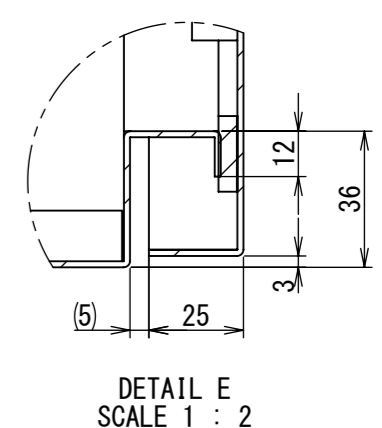

REV.	DESCRIPTION	DATE	APPVL.
A	新規作成	21/10/27	

2021/12/22

Note :  
 材質 別途記載  
 塗装 5Y7/1 半ツヤ(標準色)

Designed by Yokogawa	Checked by -	Approved by - date -	Filename FWS000A00	Date 21/10/27	Scale 1:7
エス・ディ・エス株式会社			制御BOX/FW25-78S		
			FWS000A00	Edition A	Sheet 1/2

Note :  
材質 別途記載  
塗装 5Y7/1 半ツヤ(標準色)

Designed by Yokogawa	Checked by -	Approved by - date -	Filename FWS000A00	Date 21/10/27	Scale 1:6
エス・ディ・エス株式会社			制御BOX/FW25-78S		
			FWS000A00	Edition A	Sheet 2/2

2021/12/22