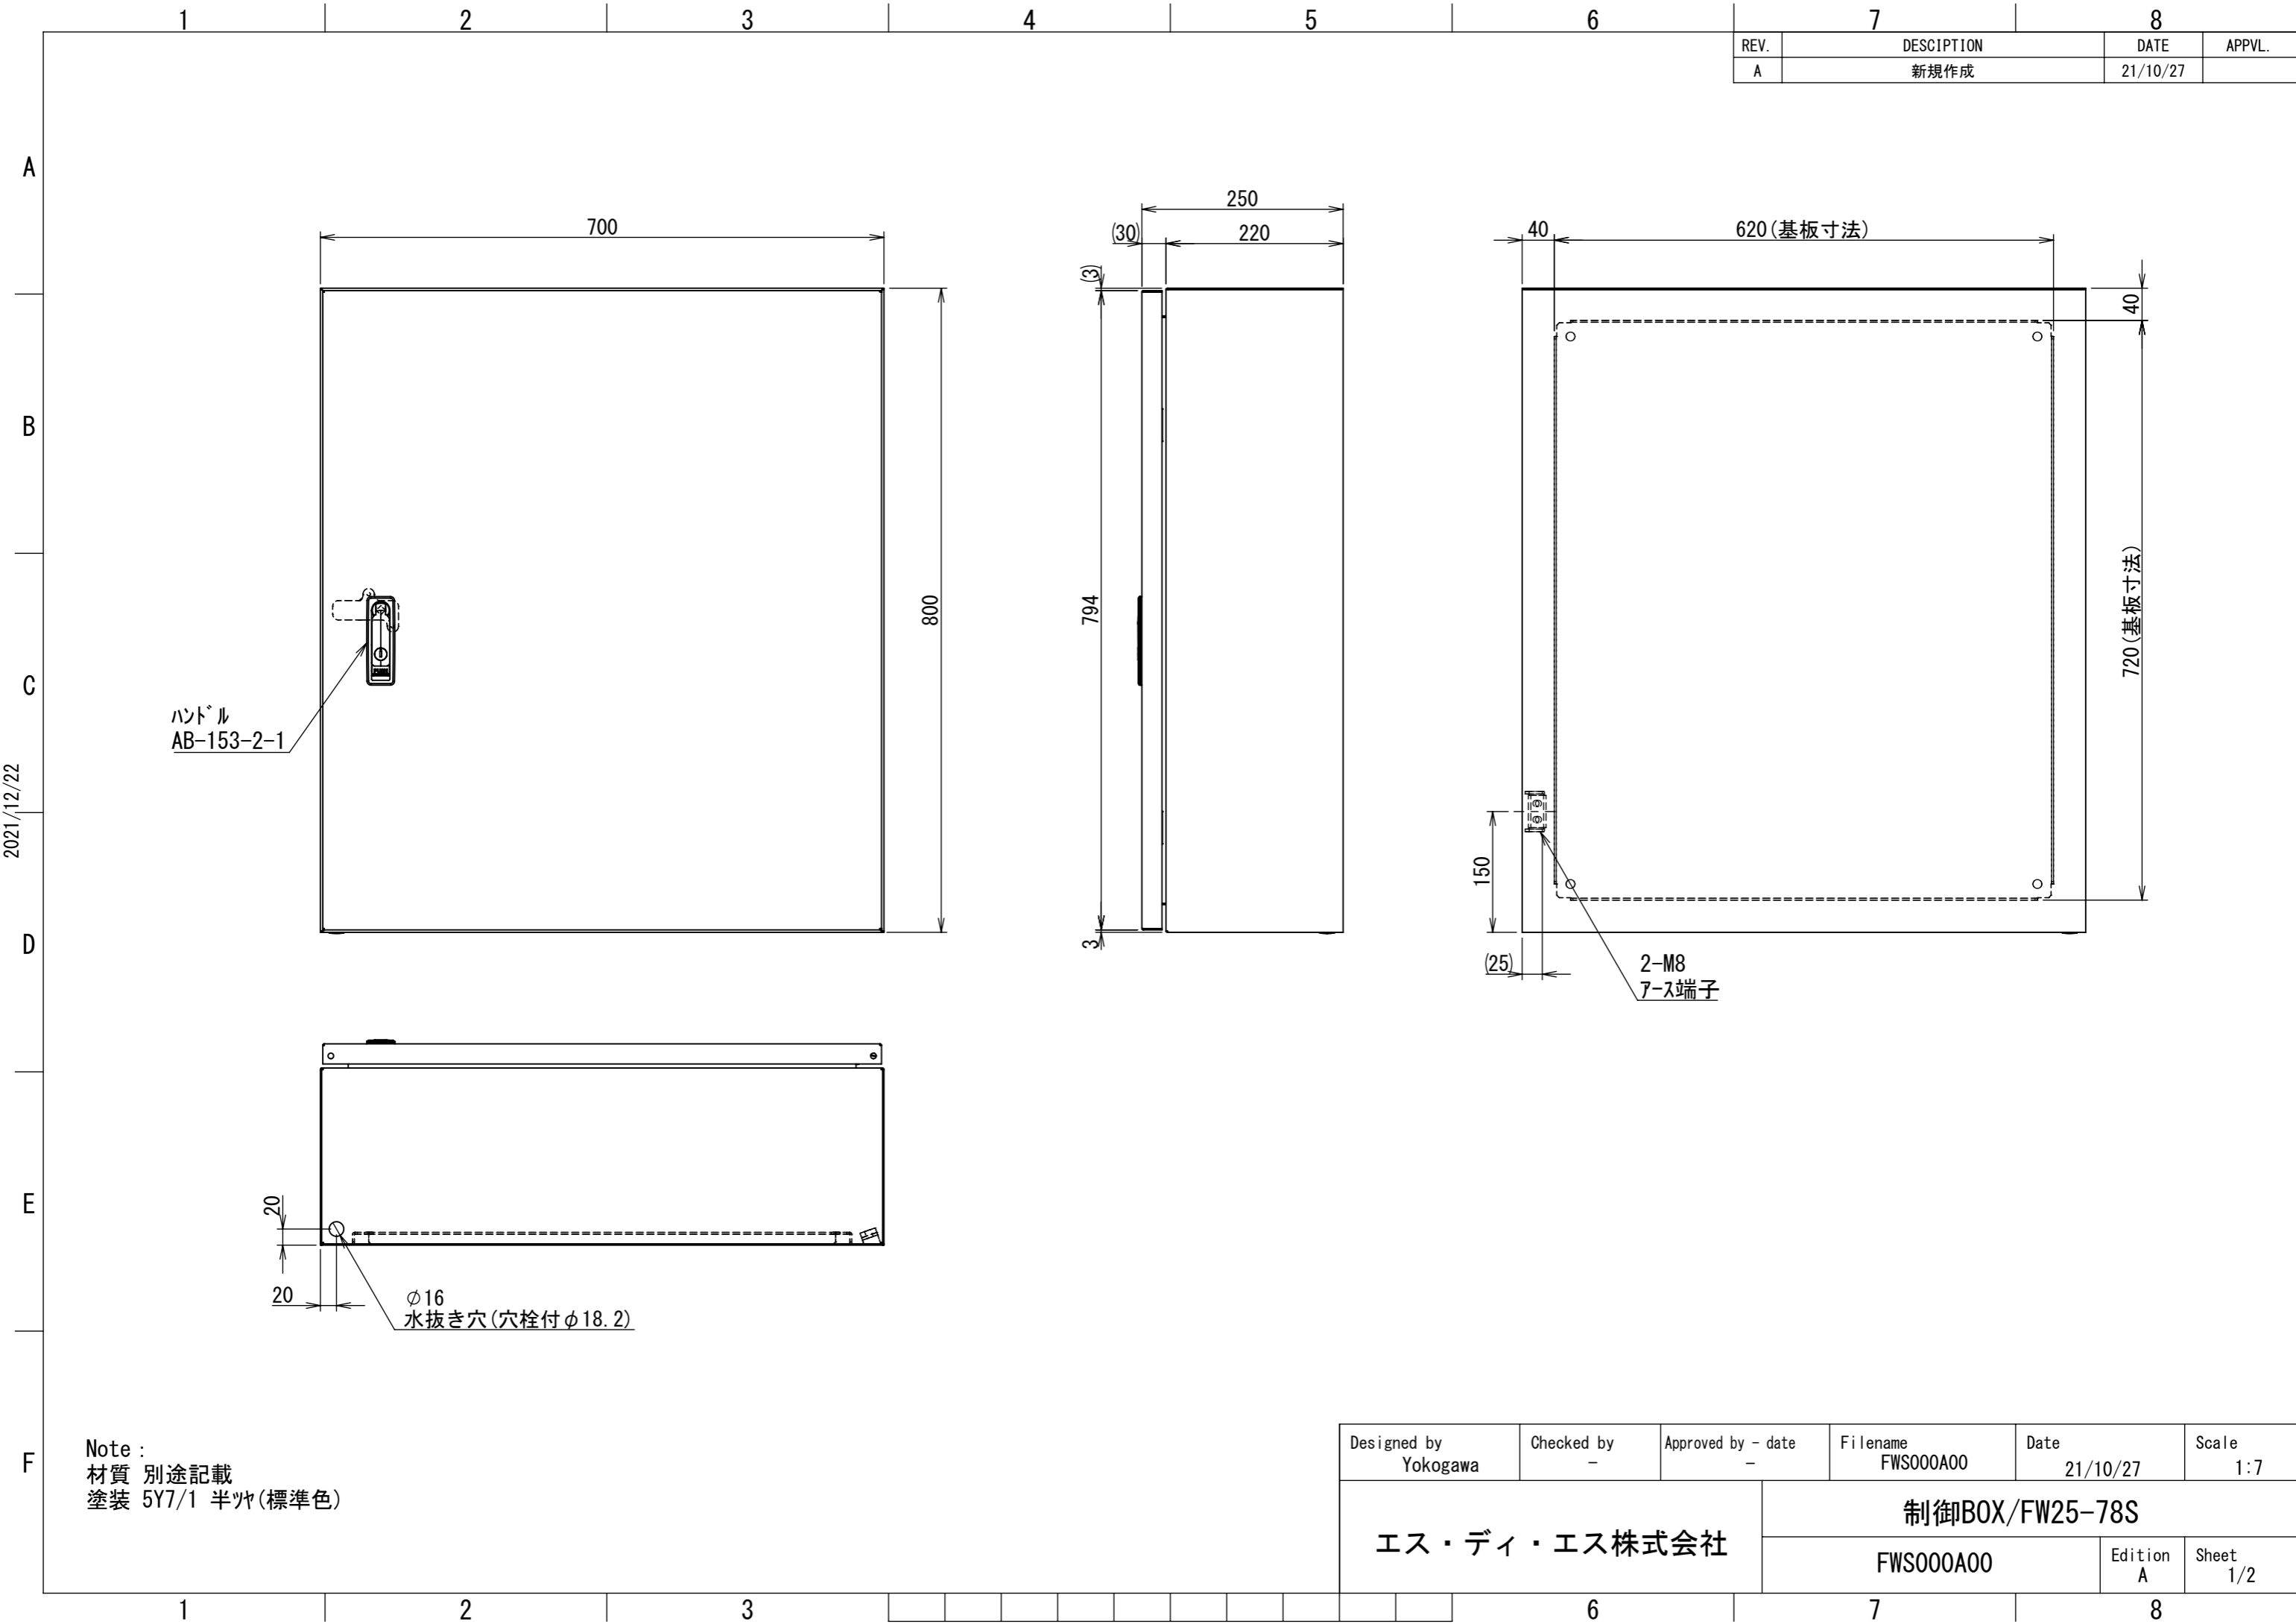

REV.	DESCRIPTION	DATE	APPVL.
A	新規作成	21/10/27	

2021/12/22

Note :  
 材質 別途記載  
 塗装 5Y7/1 半ツヤ(標準色)

Designed by Yokogawa	Checked by -	Approved by - date -	Filename FWS000A00	Date 21/10/27	Scale 1:7
エス・ディ・エス株式会社			制御BOX/FW25-78S		
			FWS000A00	Edition A	Sheet 1/2

Note :  
材質 別途記載  
塗装 5Y7/1 半ツヤ(標準色)

Designed by Yokogawa	Checked by -	Approved by - date -	Filename FWS000A00	Date 21/10/27	Scale 1:6
エス・ディ・エス株式会社			制御BOX/FW25-78S		
			FWS000A00	Edition A	Sheet 2/2

2021/12/22