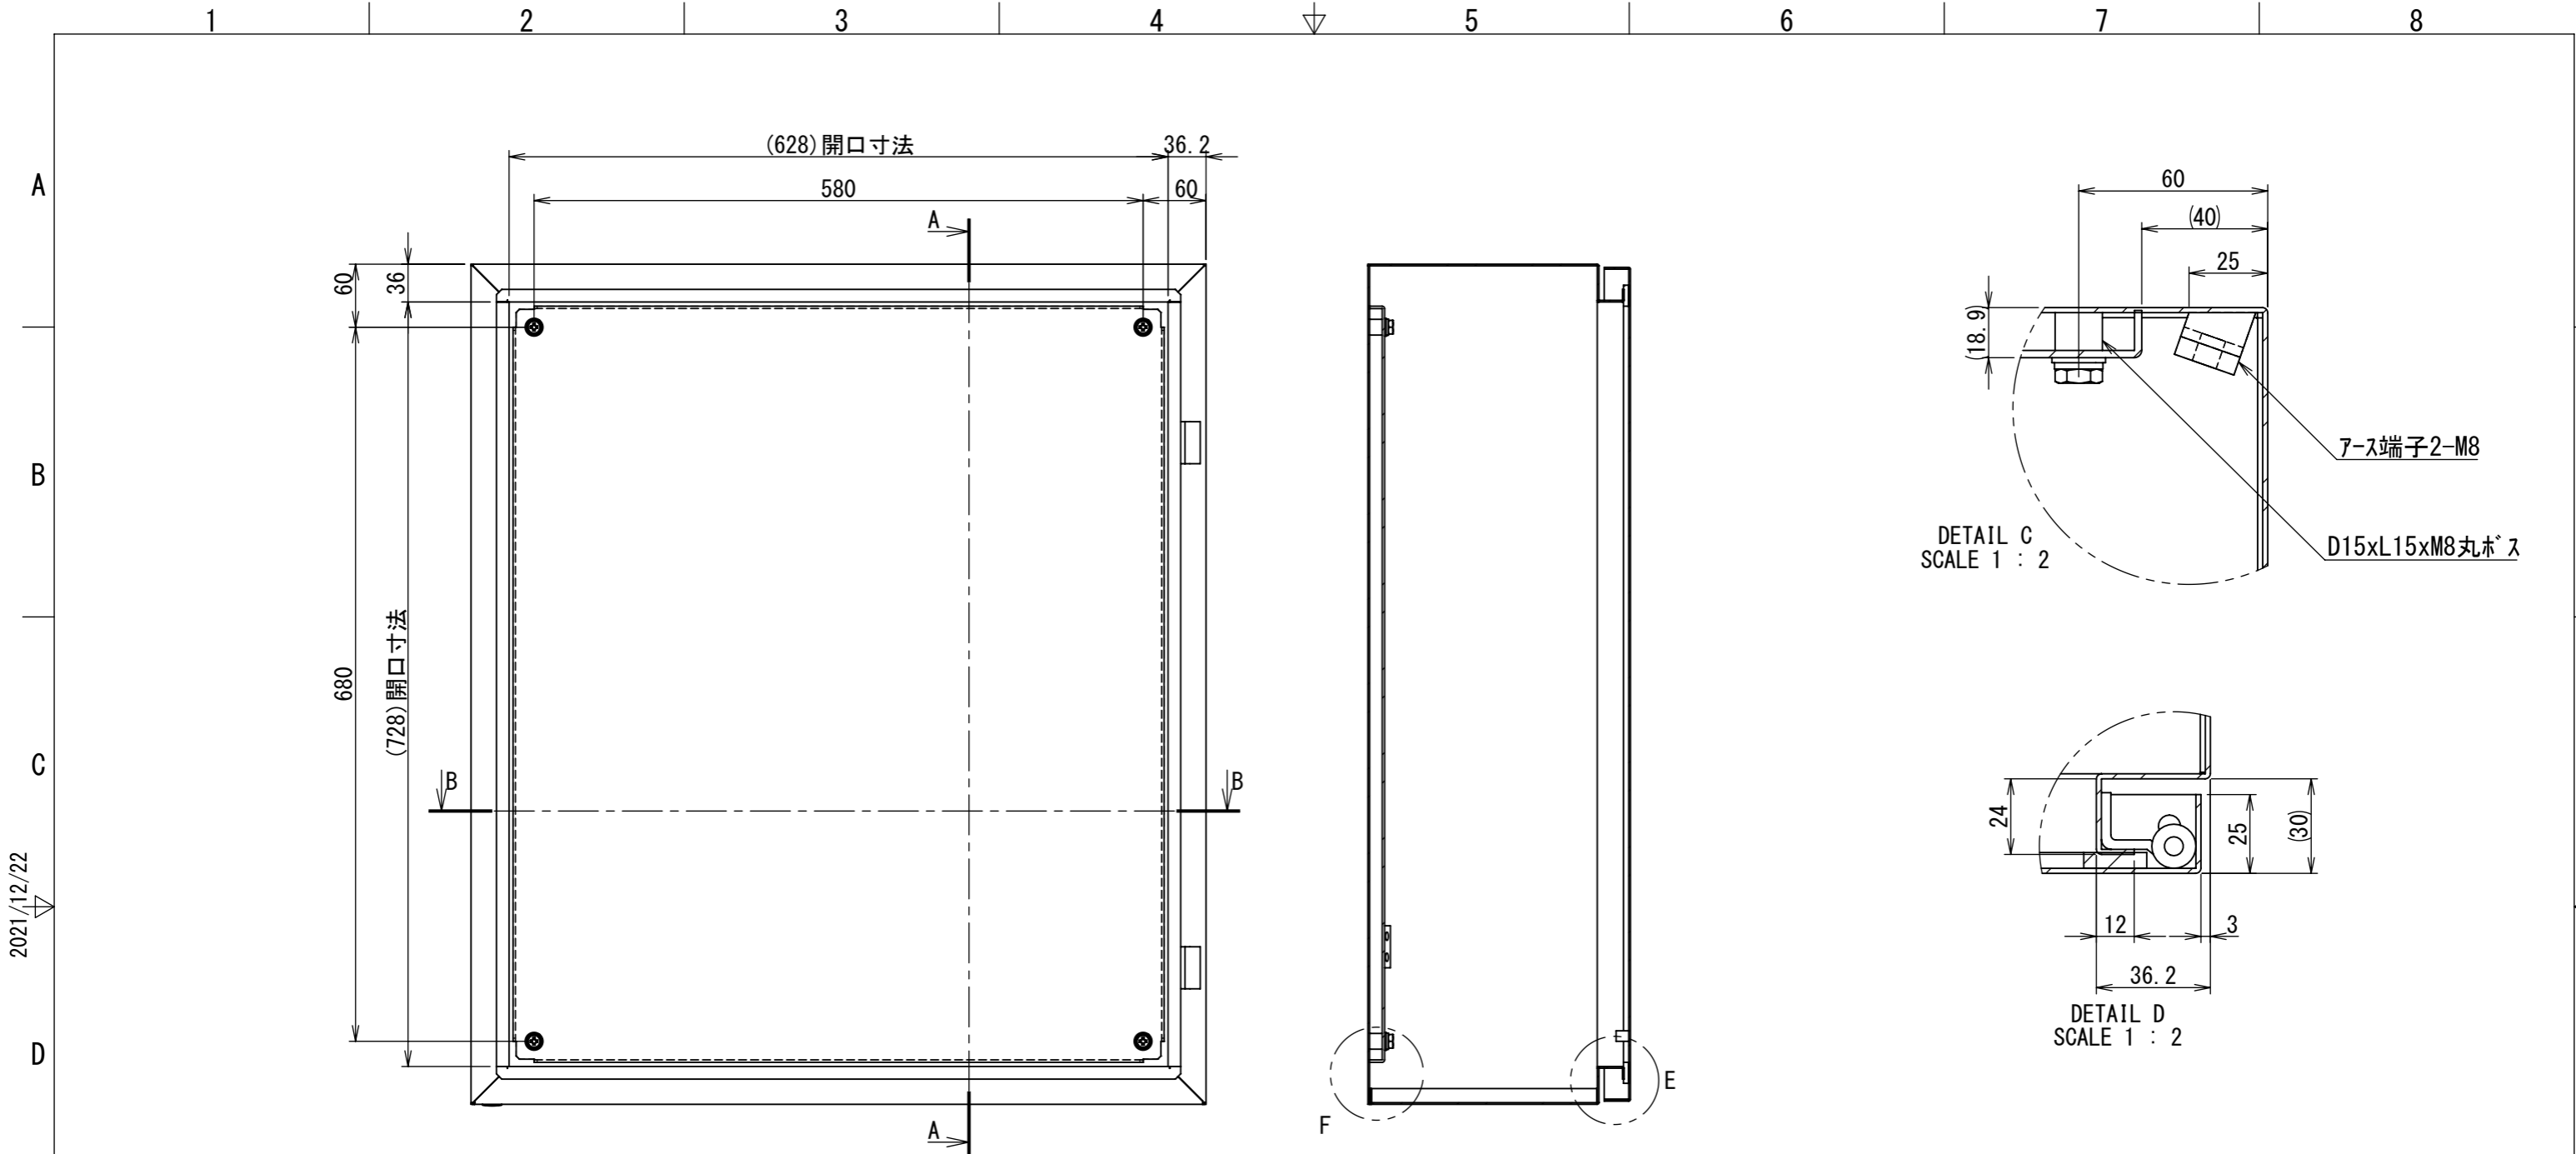

REV.	DESCRIPTION	DATE	APPVL.
A	新規作成	21/10/27	

2021/12/22

Note :  
 材質 別途記載  
 塗装 5Y7/1 半ツヤ(標準色)

Designed by Yokogawa	Checked by -	Approved by - date -	Filename FWS000A00	Date 21/10/27	Scale 1:7
エス・ディ・エス株式会社			制御BOX/FW25-78S		
			FWS000A00	Edition A	Sheet 1/2

Note :  
材質 別途記載  
塗装 5Y7/1 半ツヤ(標準色)

Designed by Yokogawa	Checked by -	Approved by - date -	Filename FWS000A00	Date 21/10/27	Scale 1:6
エス・ディ・エス株式会社			制御BOX/FW25-78S		
			FWS000A00	Edition A	Sheet 2/2

2021/12/22