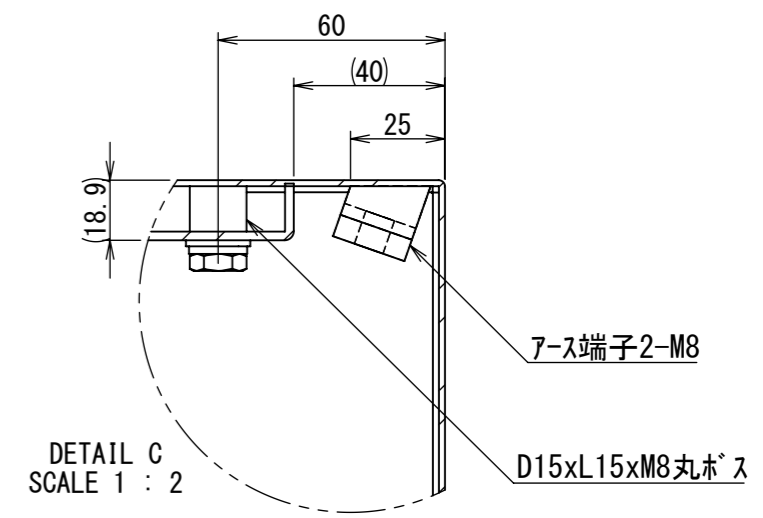

REV.	DESCRIPTION	DATE	APPVL.
A	新規作成	21/10/27	

2021/12/22

Note :  
 材質 別途記載  
 塗装 5Y7/1 半ツヤ(標準色)

Designed by Yokogawa	Checked by -	Approved by - date -	Filename FWS000A00	Date 21/10/27	Scale 1:7
エス・ディ・エス株式会社			制御BOX/FW25-78S		
			FWS000A00	Edition A	Sheet 1/2

Note :  
材質 別途記載  
塗装 5Y7/1 半ツヤ(標準色)

Designed by Yokogawa	Checked by -	Approved by - date -	Filename FWS000A00	Date 21/10/27	Scale 1:6
エス・ディ・エス株式会社			制御BOX/FW25-78S		
			FWS000A00	Edition A	Sheet 2/2

2021/12/22