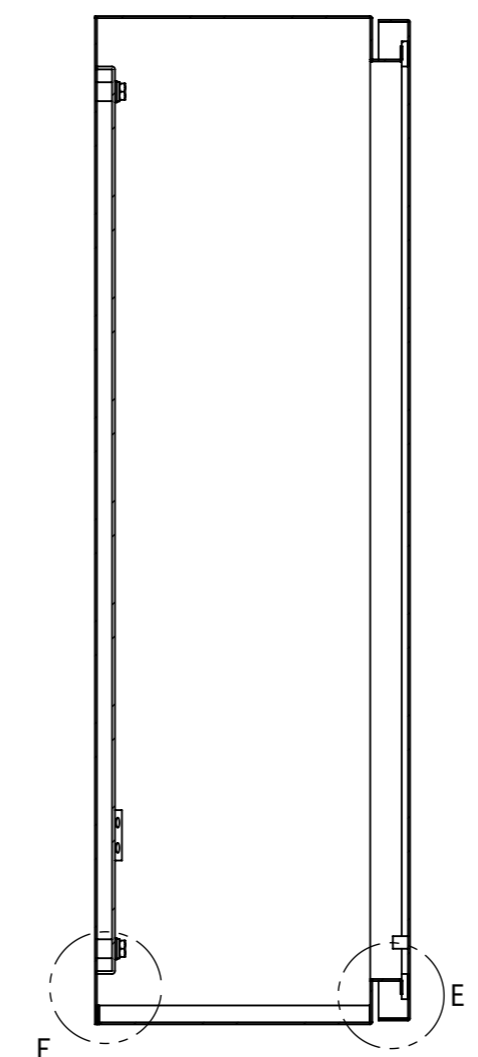

REV.	DESCRIPTION	DATE	APPVL.
A	新規作成	21/10/27	

2021/12/22

Note :  
 材質 別途記載  
 塗装 5Y7/1 半ツヤ(標準色)

Designed by Yokogawa	Checked by -	Approved by - date -	Filename FWS000A00	Date 21/10/27	Scale 1:7
エス・ディ・エス株式会社			制御BOX/FW25-78S		
			FWS000A00	Edition A	Sheet 1/2

Note :  
材質 別途記載  
塗装 5Y7/1 半ツヤ(標準色)

Designed by Yokogawa	Checked by -	Approved by - date -	Filename FWS000A00	Date 21/10/27	Scale 1:6
エス・ディ・エス株式会社			制御BOX/FW25-78S		
			FWS000A00	Edition A	Sheet 2/2

2021/12/22