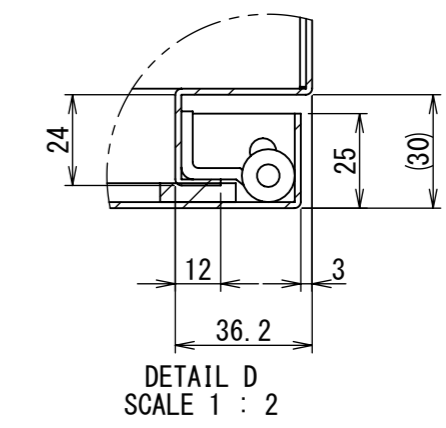

REV.	DESCRIPTION	DATE	APPVL.
A	新規作成	21/10/27	

2021/12/22

Note :  
 材質 別途記載  
 塗装 5Y7/1 半ツヤ(標準色)

Designed by Yokogawa	Checked by -	Approved by - date -	Filename FWS000A00	Date 21/10/27	Scale 1:7
エス・ディ・エス株式会社			制御BOX/FW25-78S		
			FWS000A00	Edition A	Sheet 1/2

Note :  
材質 別途記載  
塗装 5Y7/1 半ツヤ(標準色)

Designed by Yokogawa	Checked by -	Approved by - date -	Filename FWS000A00	Date 21/10/27	Scale 1:6
エス・ディ・エス株式会社			制御BOX/FW25-78S		
			FWS000A00	Edition A	Sheet 2/2

2021/12/22