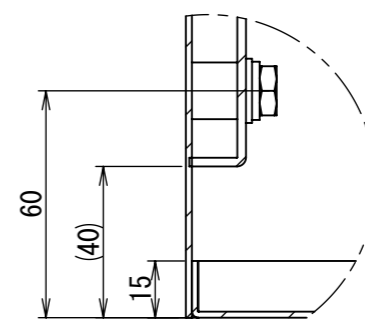

2022/01/14

断面図 A-A

DETAIL C
SCALE 1 : 2

DETAIL D
SCALE 1 : 2

DETAIL F
SCALE 1 : 2

DETAIL E
SCALE 1 : 2

Note :
材質 別途記載
塗装 5Y7/1 半ツヤ(標準色)

Designed by Yokogawa	Checked by -	Approved by - date -	Filename FWS000A00	Date 21/10/27	Scale 1:6
エス・ディ・エス株式会社			制御BOX/FW25-77S		
			FWS000A00	Edition A	Sheet 2/2