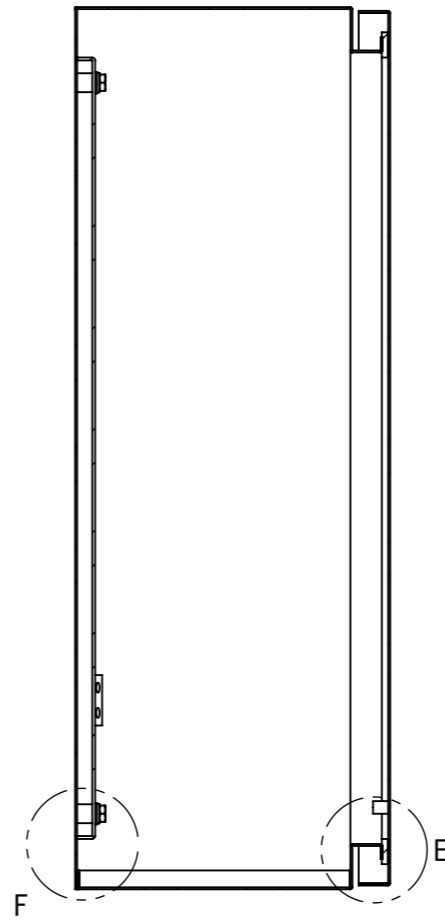

REV.	DESCRIPTION	DATE	APPVL.
A	新規作成	21/10/27	

2022/01/14

Note :
 材質 別途記載
 塗装 5Y7/1 半ツヤ(標準色)

Designed by Yokogawa	Checked by -	Approved by - date -	Filename FWS000A00	Date 21/10/27	Scale 1:7
エス・ディ・エス株式会社			制御BOX/FW25-77S		
			FWS000A00	Edition A	Sheet 1/2

2022/01/14

断面図 A-A

DETAIL C
SCALE 1 : 2

DETAIL D
SCALE 1 : 2

DETAIL F
SCALE 1 : 2

DETAIL E
SCALE 1 : 2

Note :
材質 別途記載
塗装 5Y7/1 半ツヤ(標準色)

Designed by Yokogawa	Checked by -	Approved by - date -	Filename FWS000A00	Date 21/10/27	Scale 1:6
エス・ディ・エス株式会社			制御BOX/FW25-77S		
			FWS000A00	Edition A	Sheet 2/2