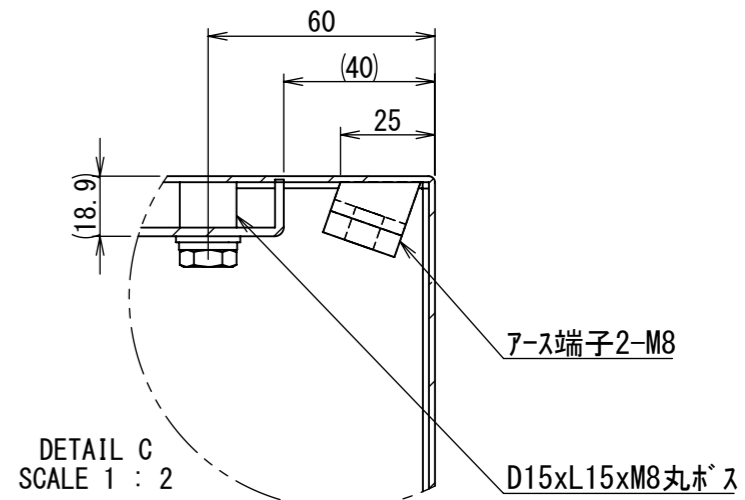

REV.	DESCRIPTION	DATE	APPVL.
A	新規作成	21/10/27	

2022/01/14

Note :
 材質 別途記載
 塗装 5Y7/1 半ツヤ(標準色)

Designed by Yokogawa	Checked by -	Approved by - date -	Filename FWS000A00	Date 21/10/27	Scale 1:7
エス・ディ・エス株式会社			制御BOX/FW25-77S		
			FWS000A00	Edition A	Sheet 1/2

2022/01/14

断面図 A-A

DETAIL C
SCALE 1 : 2

DETAIL D
SCALE 1 : 2

DETAIL F
SCALE 1 : 2

DETAIL E
SCALE 1 : 2

Note :
材質 別途記載
塗装 5Y7/1 半ツヤ(標準色)

Designed by Yokogawa	Checked by -	Approved by - date -	Filename FWS000A00	Date 21/10/27	Scale 1:6
エス・ディ・エス株式会社			制御BOX/FW25-77S		
			FWS000A00	Edition A	Sheet 2/2