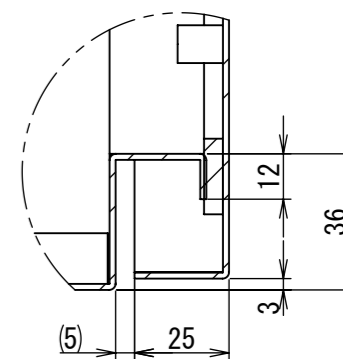

2022/01/14

断面図 A-A

DETAIL C
SCALE 1 : 2

DETAIL D
SCALE 1 : 2

DETAIL F
SCALE 1 : 2

DETAIL E
SCALE 1 : 2

Note :
材質 別途記載
塗装 5Y7/1 半ツヤ(標準色)

Designed by Yokogawa	Checked by -	Approved by - date -	Filename FWS000A00	Date 21/10/27	Scale 1:6
エス・ディ・エス株式会社			制御BOX/FW25-77S		
			FWS000A00	Edition A	Sheet 2/2