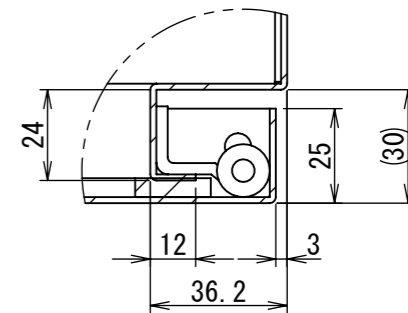

REV.	DESCRIPTION	DATE	APPVL.
A	新規作成	21/10/27	

2022/01/14

Note :
 材質 別途記載
 塗装 5Y7/1 半ツヤ(標準色)

Designed by Yokogawa	Checked by -	Approved by - date -	Filename FWS000A00	Date 21/10/27	Scale 1:7
エス・ディ・エス株式会社			制御BOX/FW25-77S		
			FWS000A00	Edition A	Sheet 1/2

2022/01/14

断面図 A-A

DETAIL C
SCALE 1 : 2

DETAIL D
SCALE 1 : 2

DETAIL F
SCALE 1 : 2

DETAIL E
SCALE 1 : 2

Note :
材質 別途記載
塗装 5Y7/1 半ツヤ(標準色)

Designed by Yokogawa	Checked by -	Approved by - date -	Filename FWS000A00	Date 21/10/27	Scale 1:6
エス・ディ・エス株式会社			制御BOX/FW25-77S		
			FWS000A00	Edition A	Sheet 2/2