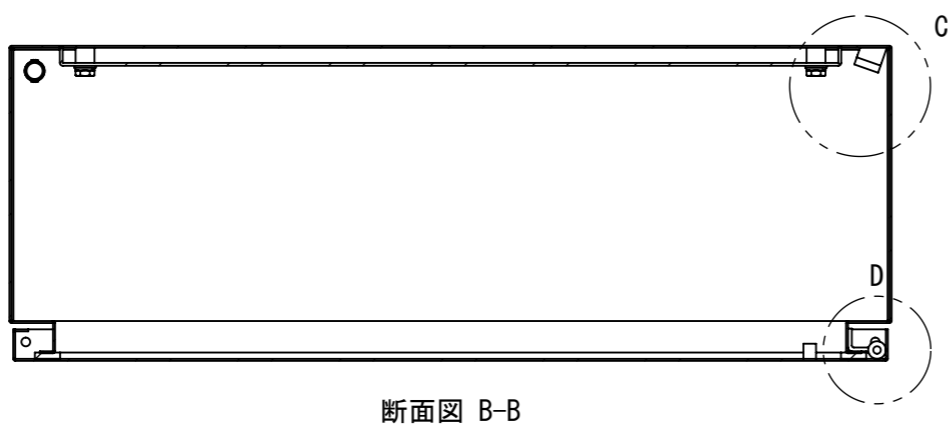

REV.	DESCRIPTION	DATE	APPVL.
A	新規作成	21/10/27	

2022/01/14

Note :
 材質 別途記載
 塗装 5Y7/1 半ツヤ(標準色)

Designed by Yokogawa	Checked by -	Approved by - date -	Filename FWS000A00	Date 21/10/27	Scale 1:7
エス・ディ・エス株式会社			制御BOX/FW25-77S		
			FWS000A00	Edition A	Sheet 1/2

2022/01/14

断面図 A-A

DETAIL C
SCALE 1 : 2

DETAIL D
SCALE 1 : 2

DETAIL F
SCALE 1 : 2

DETAIL E
SCALE 1 : 2

Note :
材質 別途記載
塗装 5Y7/1 半ツヤ(標準色)

Designed by Yokogawa	Checked by -	Approved by - date -	Filename FWS000A00	Date 21/10/27	Scale 1:6
エス・ディ・エス株式会社			制御BOX/FW25-77S		
			FWS000A00	Edition A	Sheet 2/2