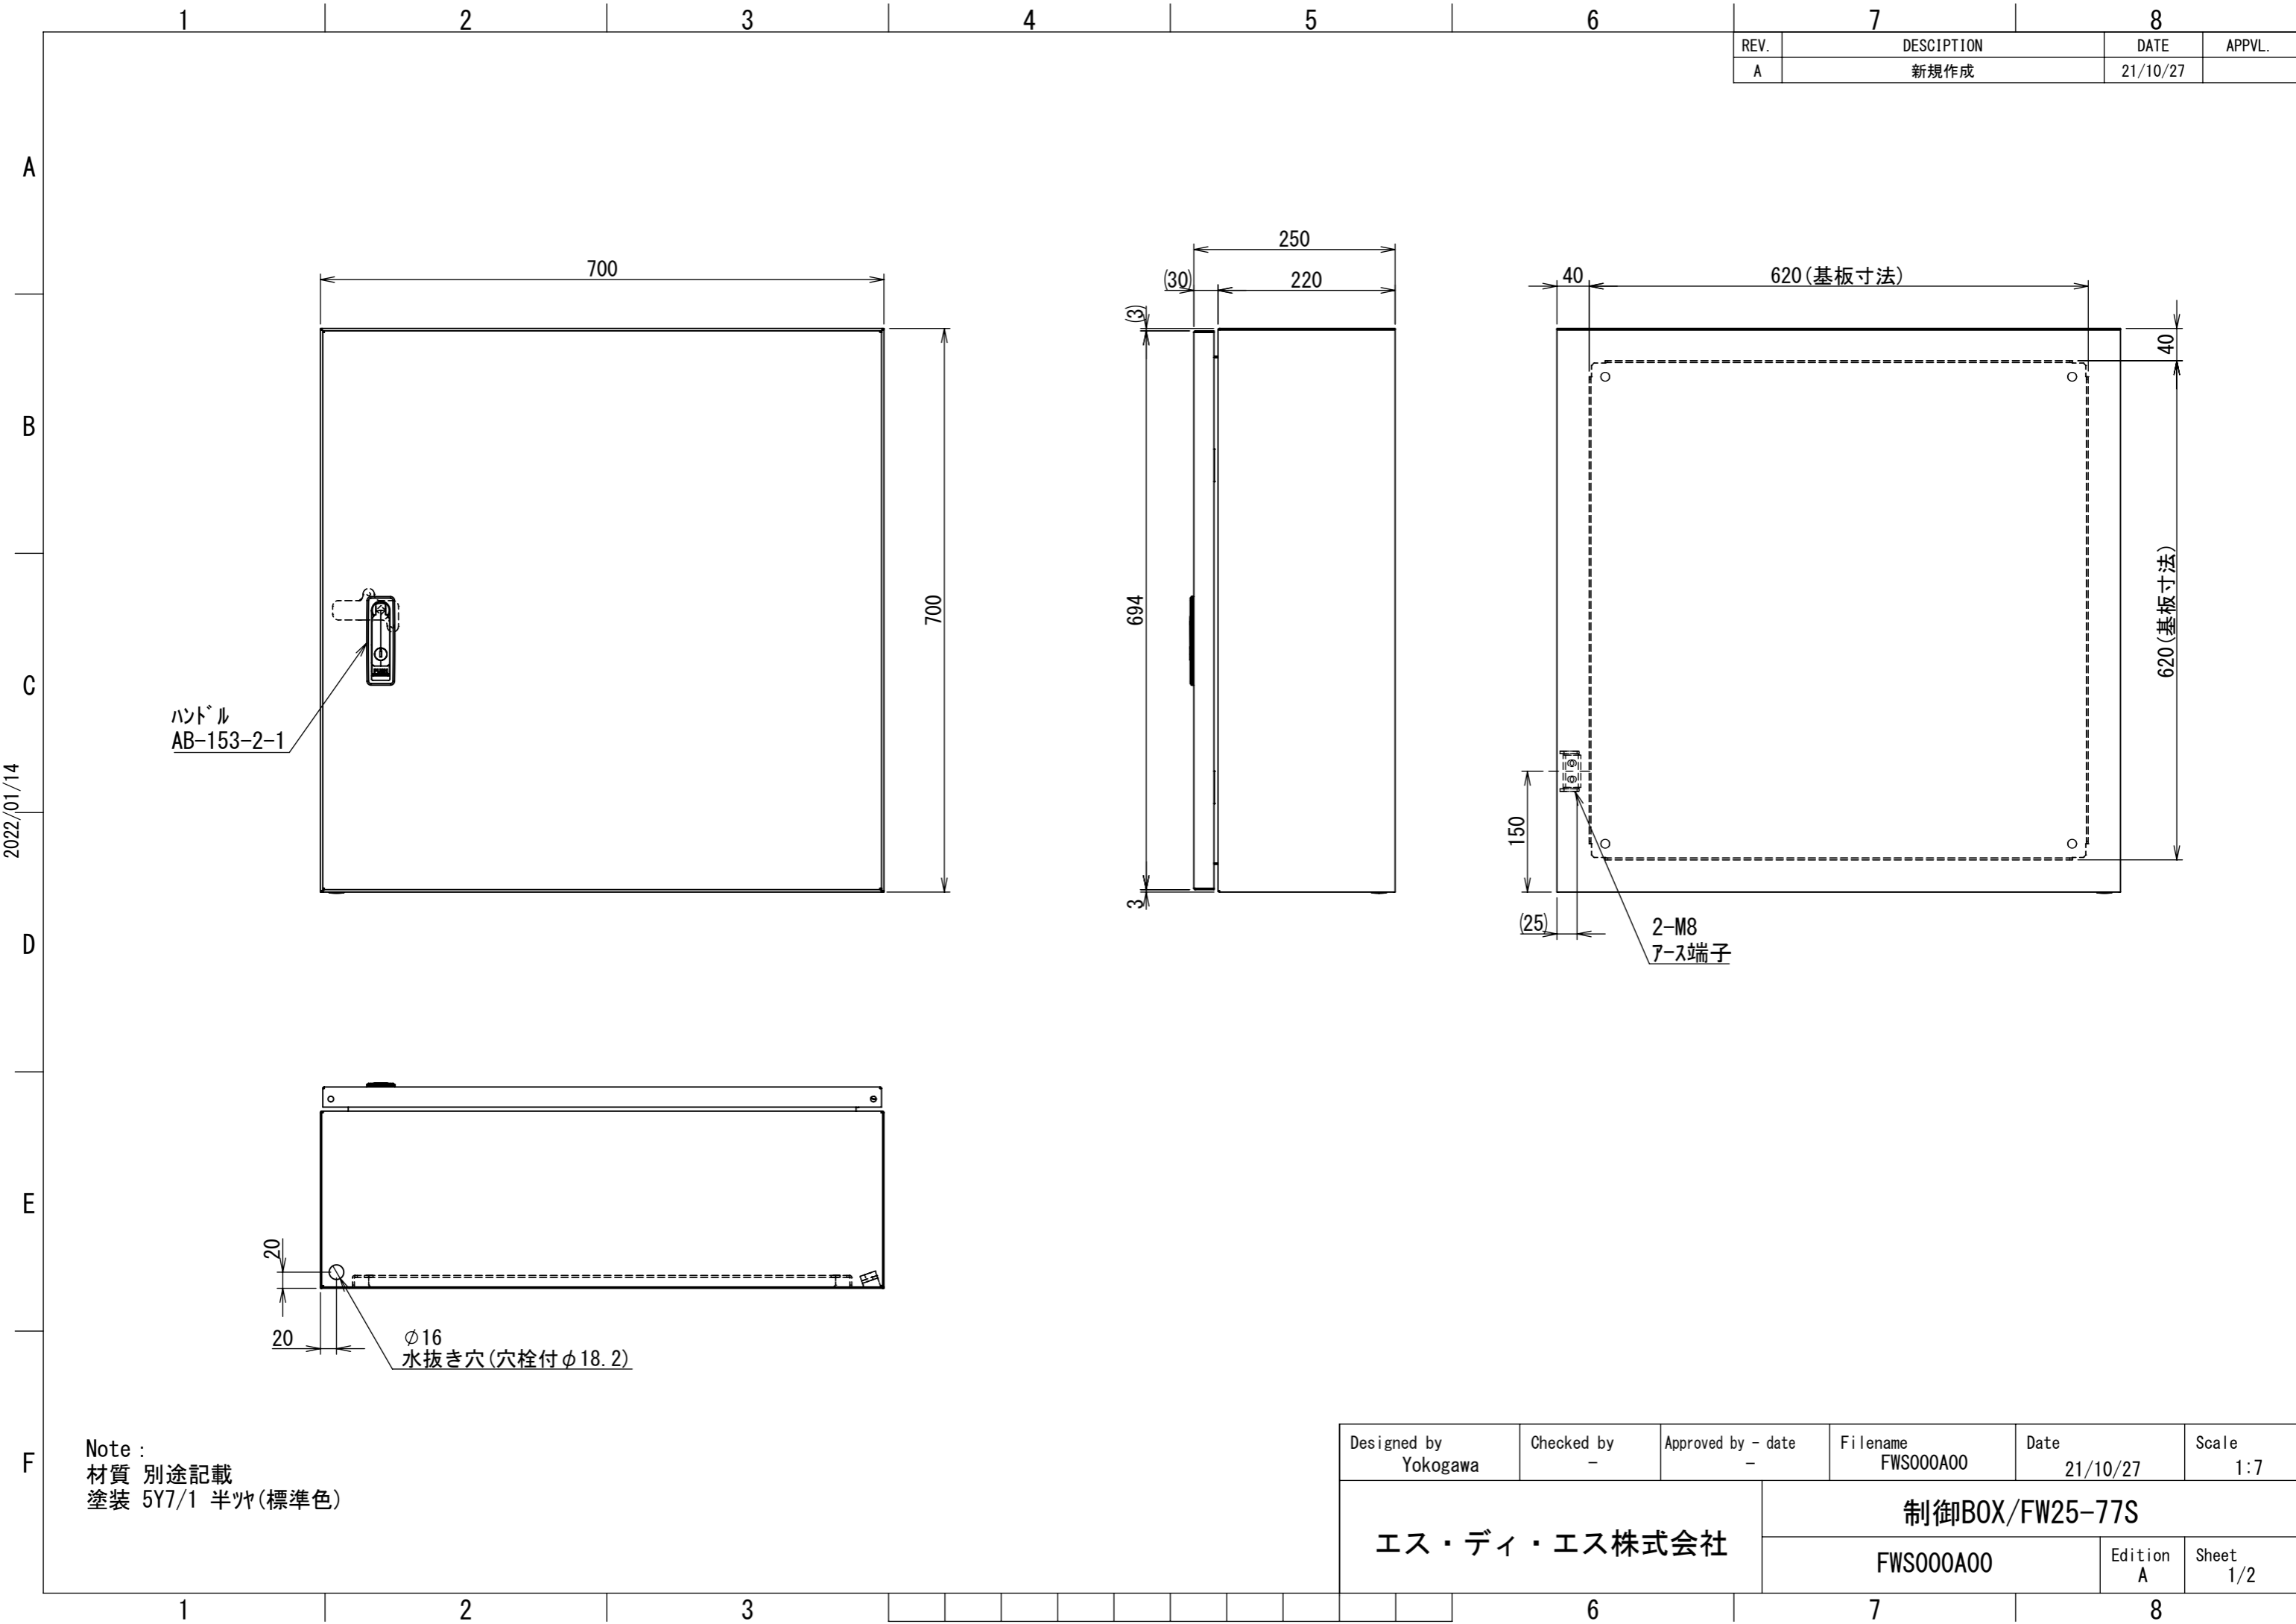

REV.	DESCRIPTION	DATE	APPVL.
A	新規作成	21/10/27	

2022/01/14

Note :
 材質 別途記載
 塗装 5Y7/1 半ツヤ(標準色)

Designed by Yokogawa	Checked by -	Approved by - date -	Filename FWS000A00	Date 21/10/27	Scale 1:7
エス・ディ・エス株式会社			制御BOX/FW25-77S		
			FWS000A00	Edition A	Sheet 1/2

2022/01/14

断面図 A-A

DETAIL C
SCALE 1 : 2

DETAIL D
SCALE 1 : 2

DETAIL F
SCALE 1 : 2

DETAIL E
SCALE 1 : 2

Note :
材質 別途記載
塗装 5Y7/1 半ツヤ(標準色)

Designed by Yokogawa	Checked by -	Approved by - date -	Filename FWS000A00	Date 21/10/27	Scale 1:6
エス・ディ・エス株式会社			制御BOX/FW25-77S		
			FWS000A00	Edition A	Sheet 2/2