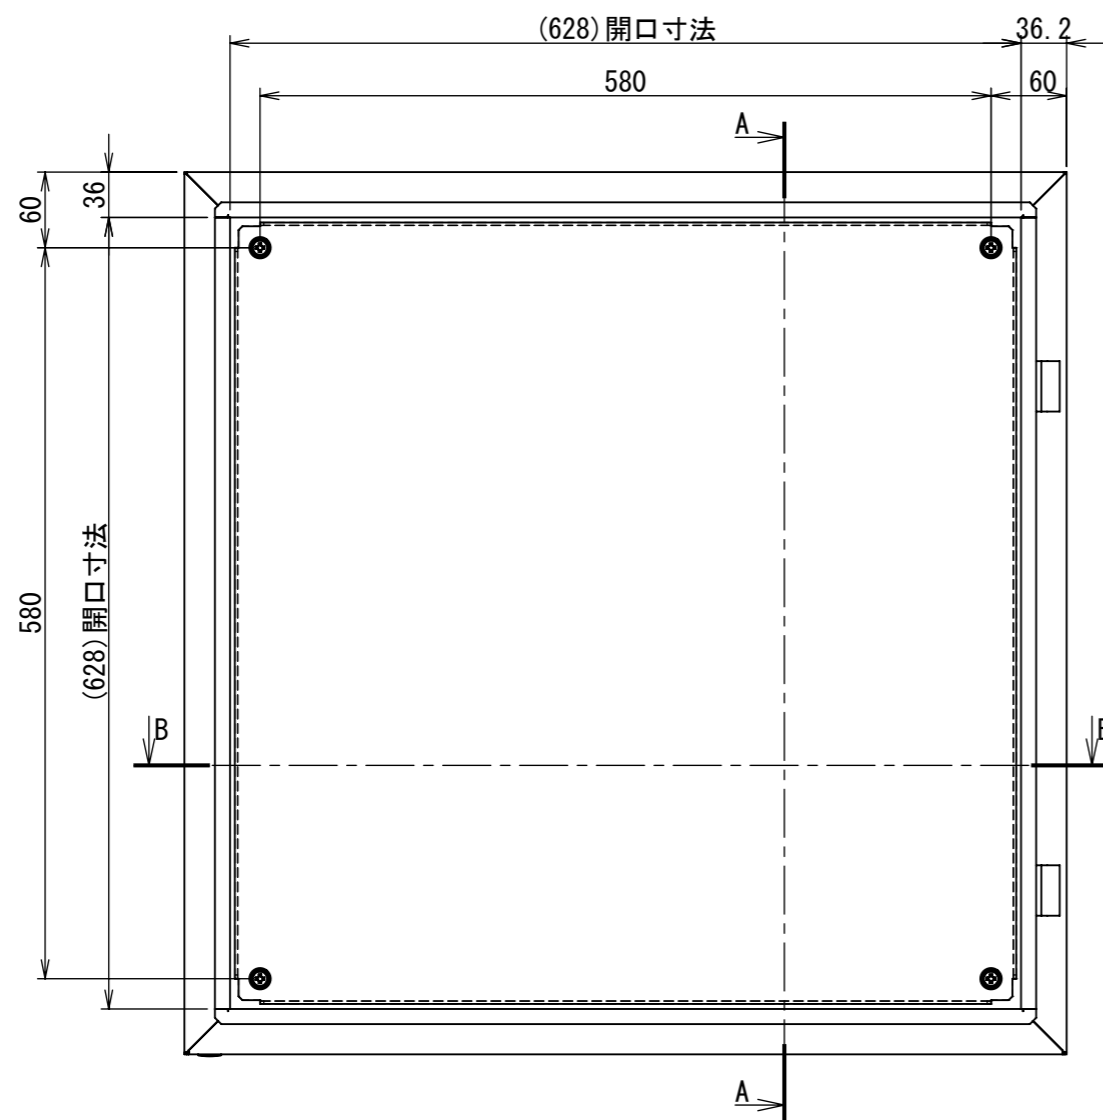

REV.	DESCRIPTION	DATE	APPVL.
A	新規作成	21/10/27	

2022/01/14

Note :
 材質 別途記載
 塗装 5Y7/1 半ツヤ(標準色)

Designed by Yokogawa	Checked by -	Approved by - date -	Filename FWS000A00	Date 21/10/27	Scale 1:7
エス・ディ・エス株式会社			制御BOX/FW25-77S		
			FWS000A00	Edition A	Sheet 1/2

2022/01/14

断面図 A-A

DETAIL C
SCALE 1 : 2

DETAIL D
SCALE 1 : 2

DETAIL F
SCALE 1 : 2

DETAIL E
SCALE 1 : 2

Note :
材質 別途記載
塗装 5Y7/1 半ツヤ(標準色)

Designed by Yokogawa	Checked by -	Approved by - date -	Filename FWS000A00	Date 21/10/27	Scale 1:6
エス・ディ・エス株式会社			制御BOX/FW25-77S		
			FWS000A00	Edition A	Sheet 2/2