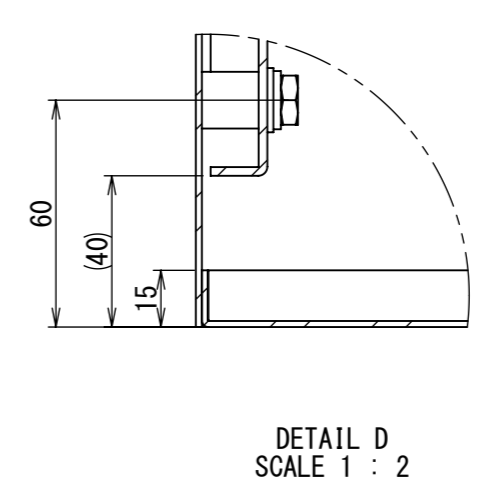

REV.	DESCRIPTION	DATE	APPL.
A	新規作成	21/10/27	

2022/01/17

Note :
 材質 別途記載
 塗装 5Y7/1. 半ツヤ(標準色)

Designed by Yokogawa	Checked by -	Approved by - date -	Filename FWS0000A00	Date 21/10/27	Scale 1:8
エス・ディ・エス株式会社			制御BOX/FW25-712S		
			FWS0000A00	Edition A	Sheet 1/2

2022/01/17

Note :
材質 別途記載
塗装 5Y7/1. 半ツヤ(標準色)

Designed by Yokogawa	Checked by -	Approved by - date -	Filename FWS0000A00	Date 21/10/27	Scale 1:8
エス・ディ・エス株式会社			制御BOX/FW25-712S		
			FWS0000A00	Edition A	Sheet 2/2