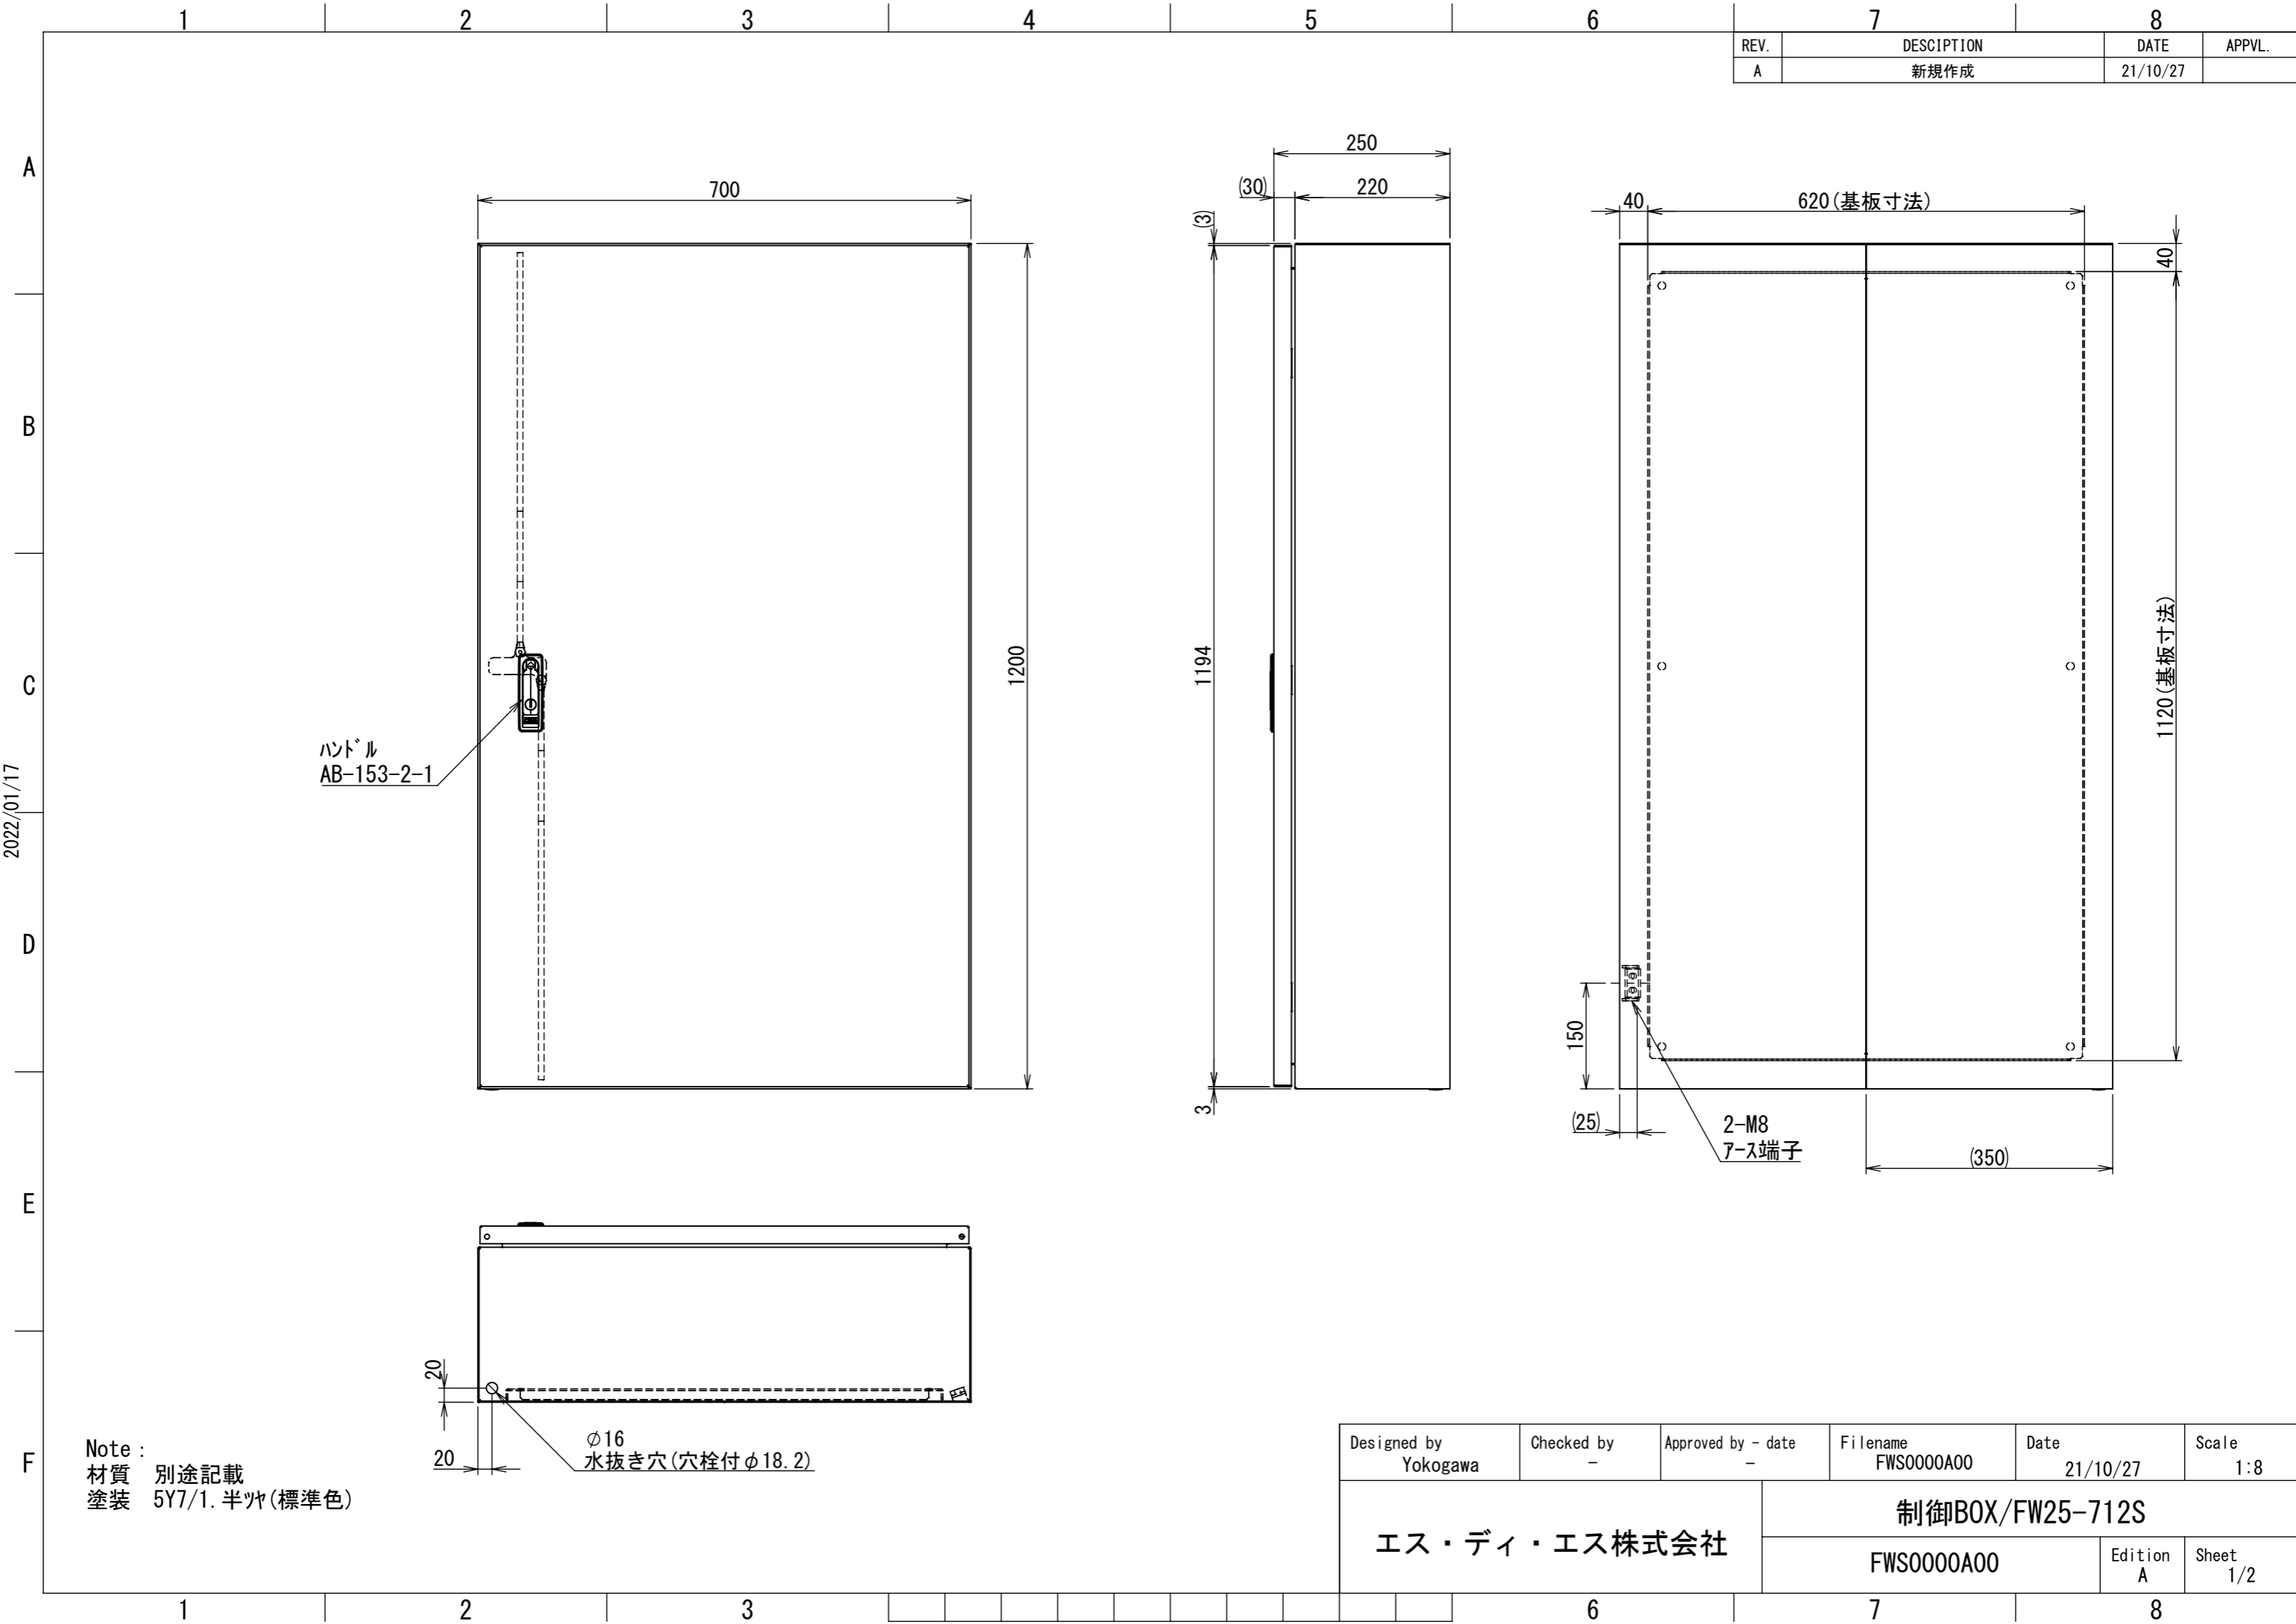

REV.	DESCRIPTION	DATE	APPL.
A	新規作成	21/10/27	

2022/01/17

Note :
 材質 別途記載
 塗装 5Y7/1. 半ツヤ(標準色)

Designed by Yokogawa	Checked by -	Approved by - date -	Filename FWS0000A00	Date 21/10/27	Scale 1:8
エス・ディ・エス株式会社			制御BOX/FW25-712S		
			FWS0000A00	Edition A	Sheet 1/2

2022/01/17

Note :
材質 別途記載
塗装 5Y7/1. 半ツヤ(標準色)

Designed by Yokogawa	Checked by -	Approved by - date -	Filename FWS0000A00	Date 21/10/27	Scale 1:8
エス・ディ・エス株式会社			制御BOX/FW25-712S		
			FWS0000A00	Edition A	Sheet 2/2