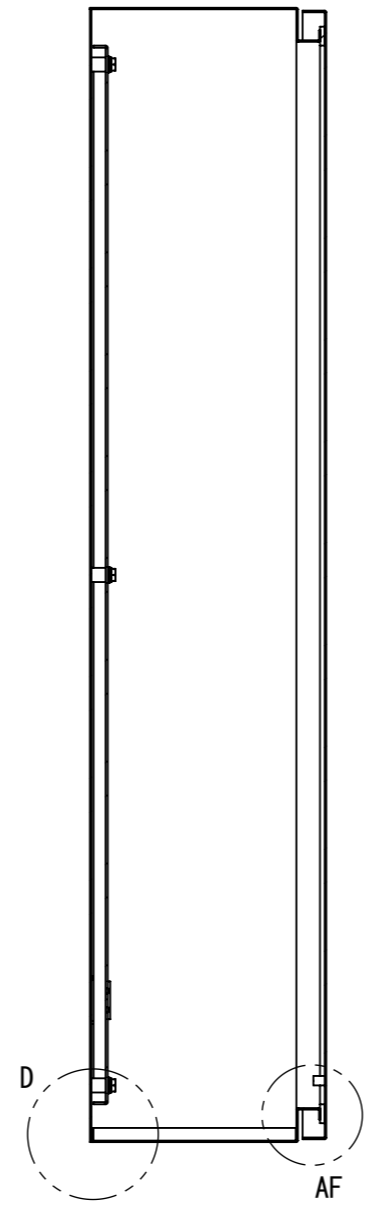

REV.	DESCRIPTION	DATE	APPL.
A	新規作成	21/10/27	

2022/01/17

Note :
 材質 別途記載
 塗装 5Y7/1. 半ツヤ(標準色)

Designed by Yokogawa	Checked by -	Approved by - date -	Filename FWS0000A00	Date 21/10/27	Scale 1:8
エス・ディ・エス株式会社			制御BOX/FW25-712S		
			FWS0000A00	Edition A	Sheet 1/2

2022/01/17

Note :
材質 別途記載
塗装 5Y7/1. 半ツヤ(標準色)

Designed by Yokogawa	Checked by -	Approved by - date -	Filename FWS0000A00	Date 21/10/27	Scale 1:8
エス・ディ・エス株式会社			制御BOX/FW25-712S		
			FWS0000A00	Edition A	Sheet 2/2