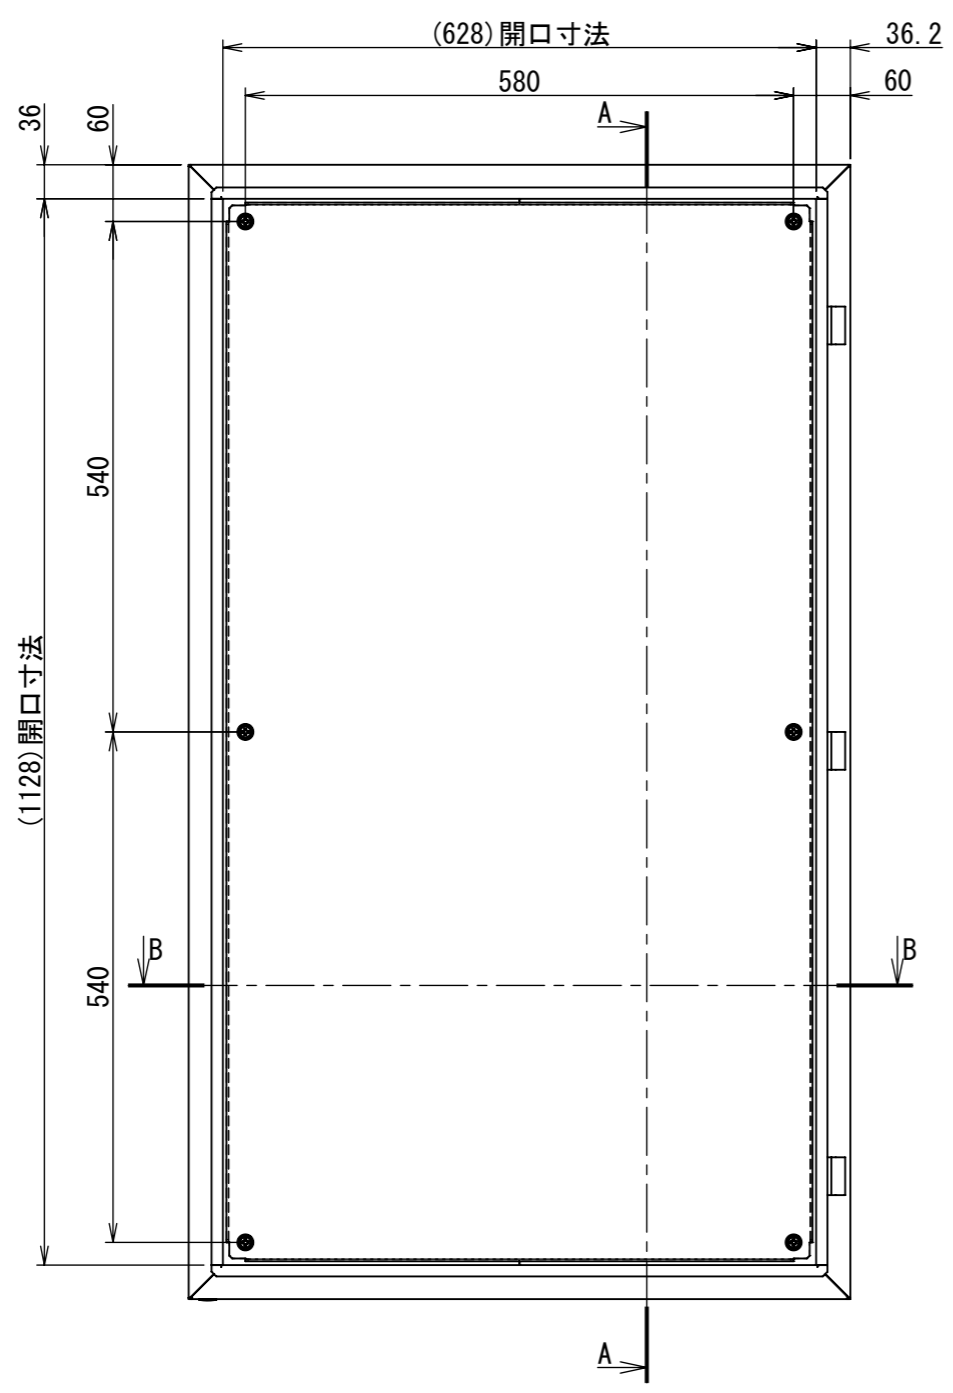

REV.	DESCRIPTION	DATE	APPL.
A	新規作成	21/10/27	

2022/01/17

Note :
 材質 別途記載
 塗装 5Y7/1. 半ツヤ(標準色)

Designed by Yokogawa	Checked by -	Approved by - date -	Filename FWS0000A00	Date 21/10/27	Scale 1:8
エス・ディ・エス株式会社			制御BOX/FW25-712S		
			FWS0000A00	Edition A	Sheet 1/2

2022/01/17

Note :
材質 別途記載
塗装 5Y7/1. 半ツヤ(標準色)

Designed by Yokogawa	Checked by -	Approved by - date -	Filename FWS0000A00	Date 21/10/27	Scale 1:8
エス・ディ・エス株式会社			制御BOX/FW25-712S		
			FWS0000A00	Edition A	Sheet 2/2