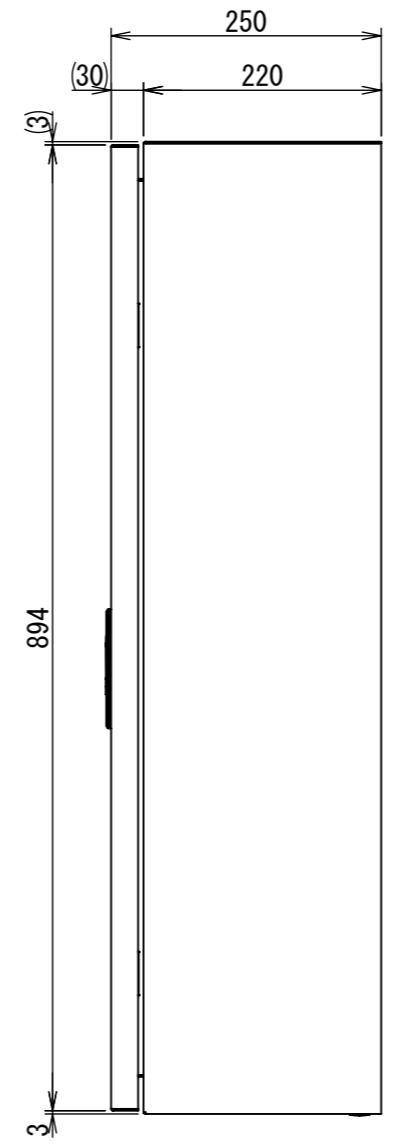

REV.	DESCRIPTION	DATE	APPVL.
A	新規作成	21/10/27	

2021/12/22

Note :
 材質 別途記載
 塗装 5Y7/1 半ツヤ(標準色)

Designed by Yokogawa	Checked by -	Approved by - date -	Filename FWS000A00	Date 21/10/27	Scale 1:7
エス・ディ・エス株式会社			制御BOX/FW25-69S		
			FWS000A00	Edition A	Sheet 1/2

2021/12/22

Note :
 材質 別途記載
 塗装 5Y7/1 半ツヤ(標準色)

Designed by Yokogawa	Checked by -	Approved by - date -	Filename FWS000A00	Date 21/10/27	Scale 1:6
エス・ディ・エス株式会社			制御BOX/FW25-69S		
			FWS000A00	Edition A	Sheet 2/2