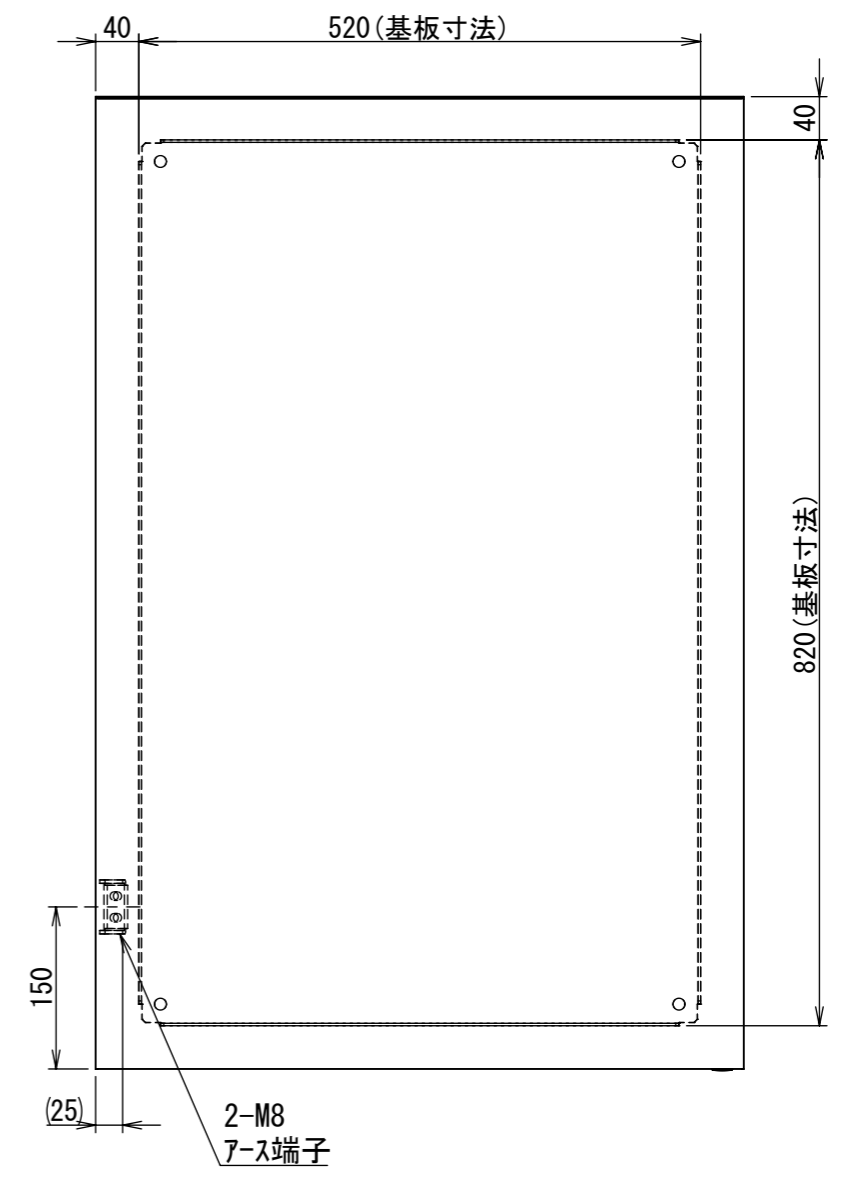

REV.	DESCRIPTION	DATE	APPVL.
A	新規作成	21/10/27	

2021/12/22

Note :
 材質 別途記載
 塗装 5Y7/1 半ツヤ(標準色)

Designed by Yokogawa	Checked by -	Approved by - date -	Filename FWS000A00	Date 21/10/27	Scale 1:7
エス・ディ・エス株式会社			制御BOX/FW25-69S		
			FWS000A00	Edition A	Sheet 1/2

2021/12/22

Note :
 材質 別途記載
 塗装 5Y7/1 半ツヤ(標準色)

Designed by Yokogawa	Checked by -	Approved by - date -	Filename FWS000A00	Date 21/10/27	Scale 1:6
エス・ディ・エス株式会社			制御BOX/FW25-69S		
			FWS000A00	Edition A	Sheet 2/2