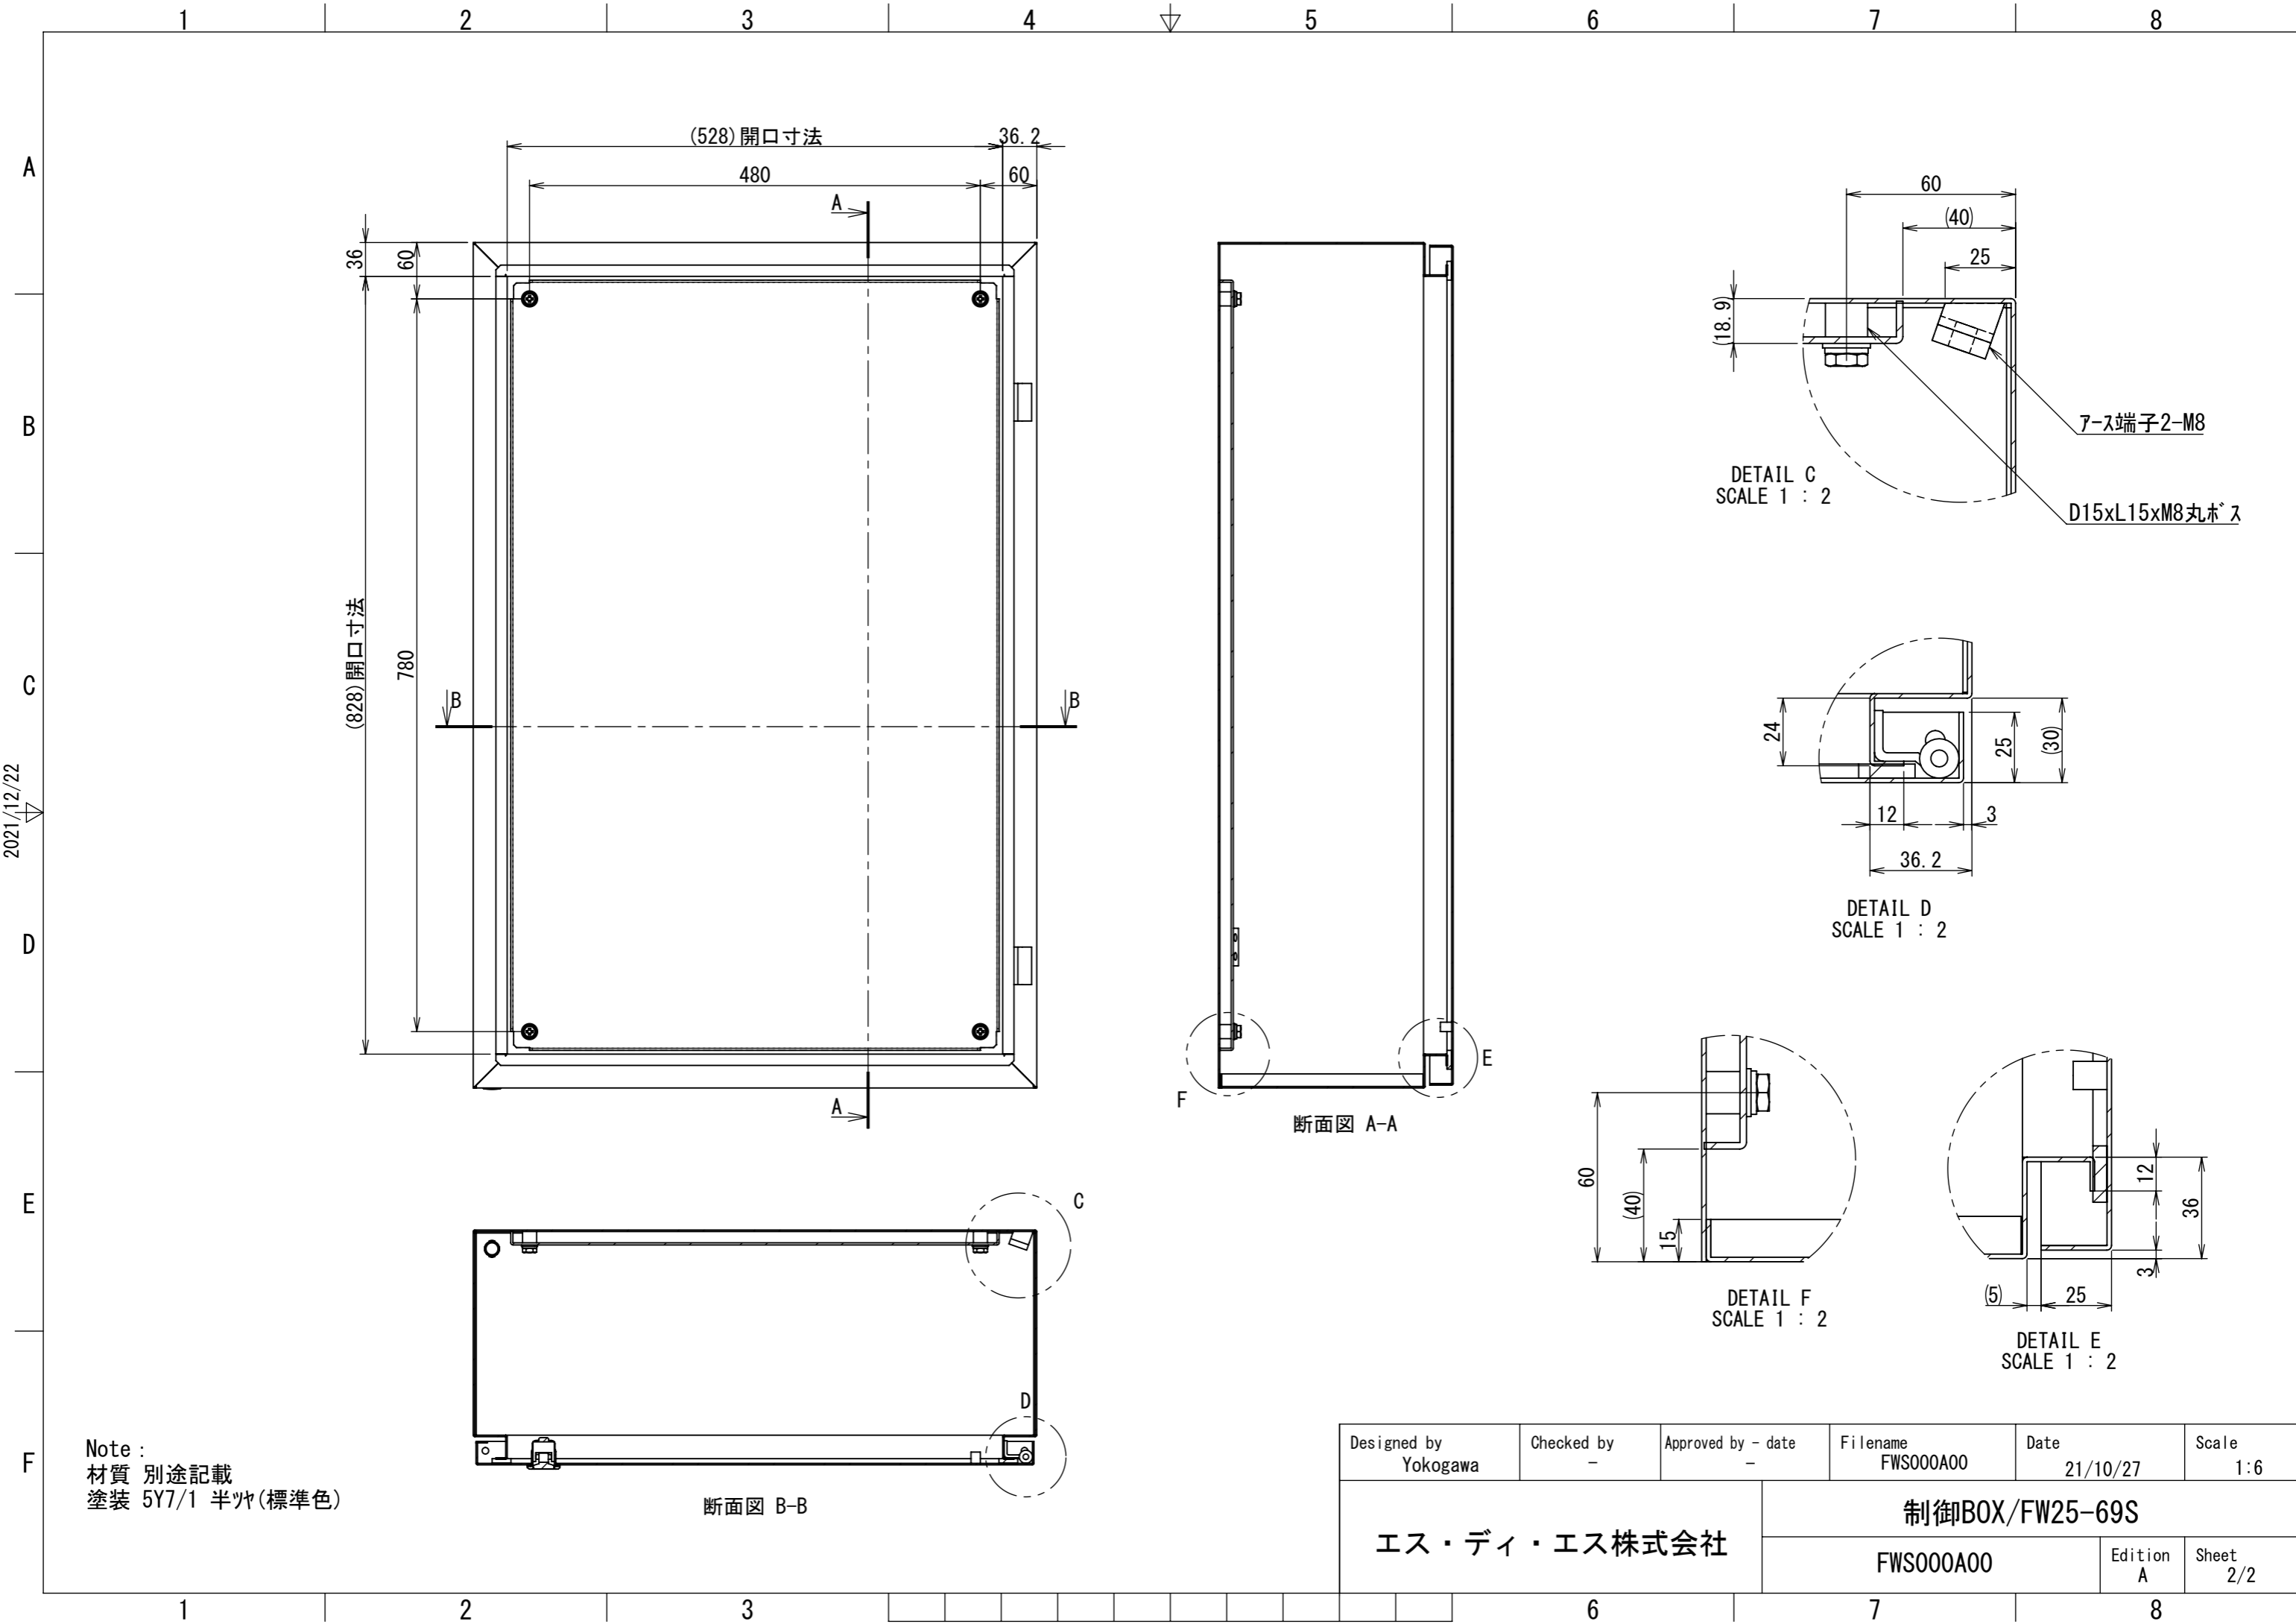

REV.	DESCRIPTION	DATE	APPVL.
A	新規作成	21/10/27	

2021/12/22

Note :
 材質 別途記載
 塗装 5Y7/1 半ツヤ(標準色)

Designed by Yokogawa	Checked by -	Approved by - date -	Filename FWS000A00	Date 21/10/27	Scale 1:7
エス・ディ・エス株式会社			制御BOX/FW25-69S		
			FWS000A00	Edition A	Sheet 1/2

2021/12/22

Note :
 材質 別途記載
 塗装 5Y7/1 半ツヤ(標準色)

Designed by Yokogawa	Checked by -	Approved by - date -	Filename FWS000A00	Date 21/10/27	Scale 1:6
エス・ディ・エス株式会社			制御BOX/FW25-69S		
			FWS000A00	Edition A	Sheet 2/2