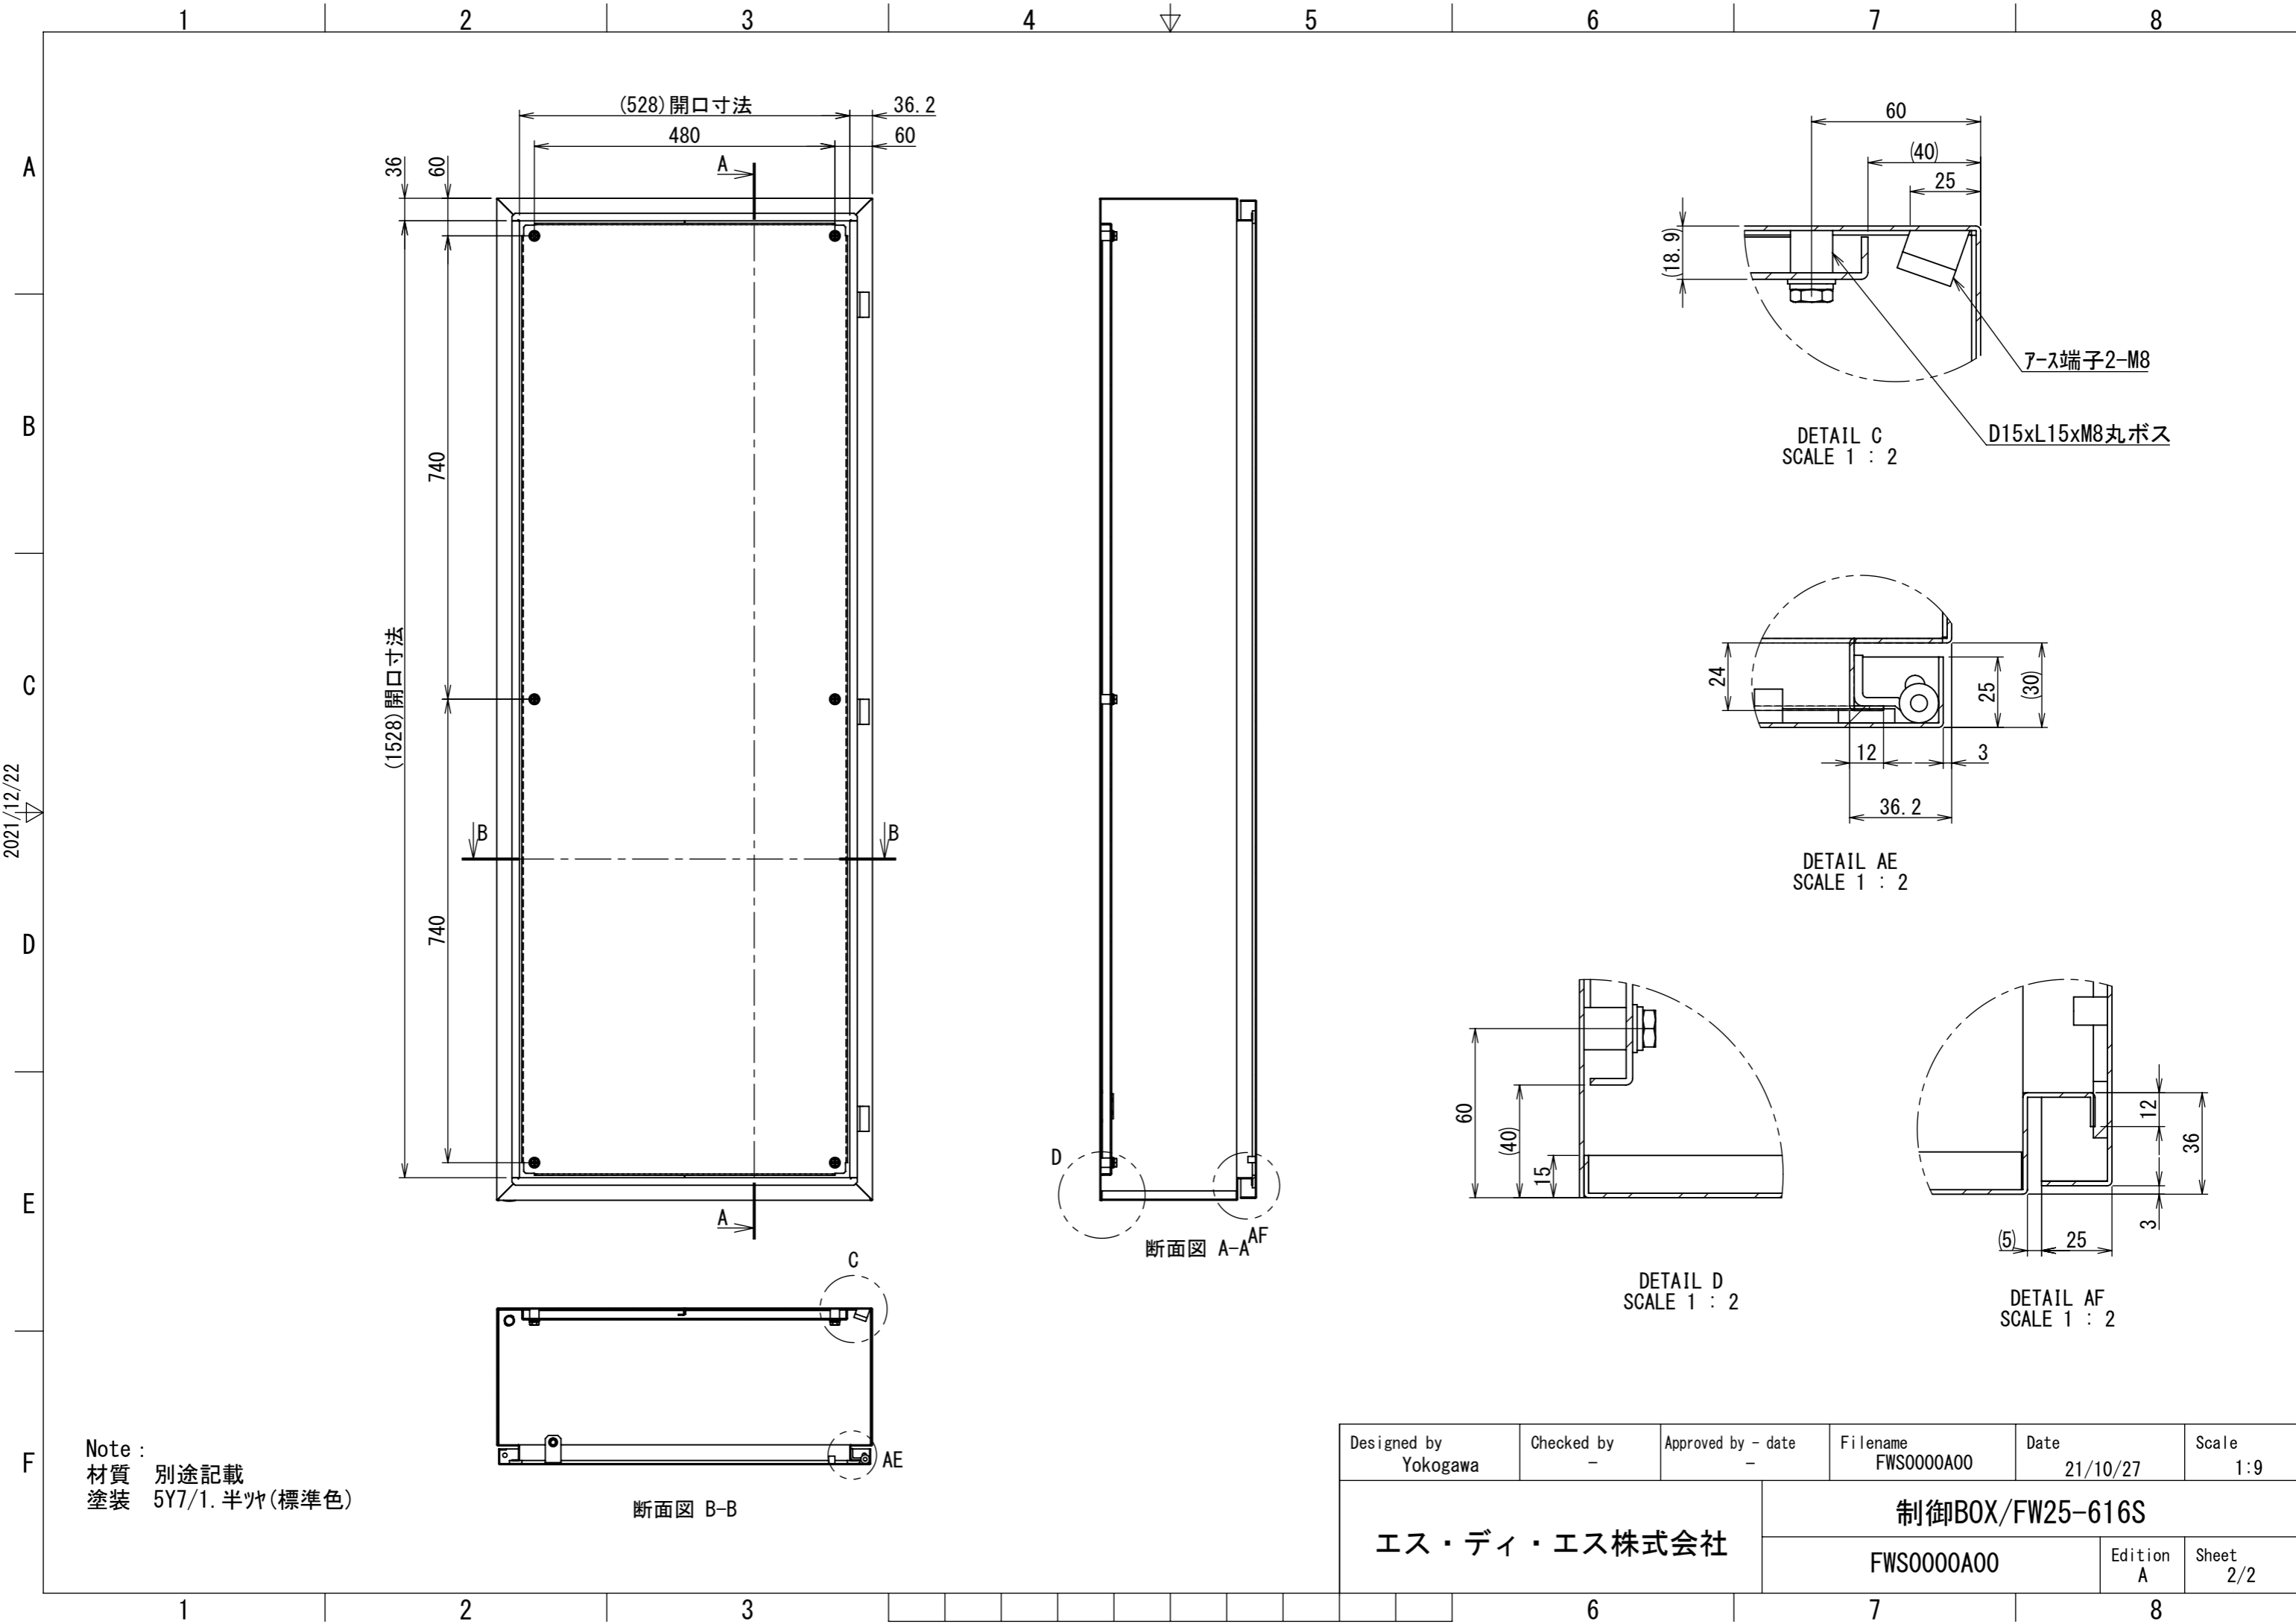

REV.	DESCRIPTION	DATE	APPL.
A	新規作成	21/10/27	

Note :
 材質 別途記載
 塗装 5Y7/1. 半ツヤ(標準色)

Designed by Yokogawa	Checked by -	Approved by - date -	Filename FWS0000A00	Date 21/10/27	Scale 1:9
エス・ディ・エス株式会社			制御BOX/FW25-616S		
			FWS0000A00	Edition A	Sheet 1/2

2021/12/22

F

2021/12/22

Note :
 材質 別途記載
 塗装 5Y7/1. 半ツヤ(標準色)

Designed by Yokogawa	Checked by -	Approved by - date -	Filename FWS0000A00	Date 21/10/27	Scale 1:9
エス・ディ・エス株式会社			制御BOX/FW25-616S		
			FWS0000A00	Edition A	Sheet 2/2