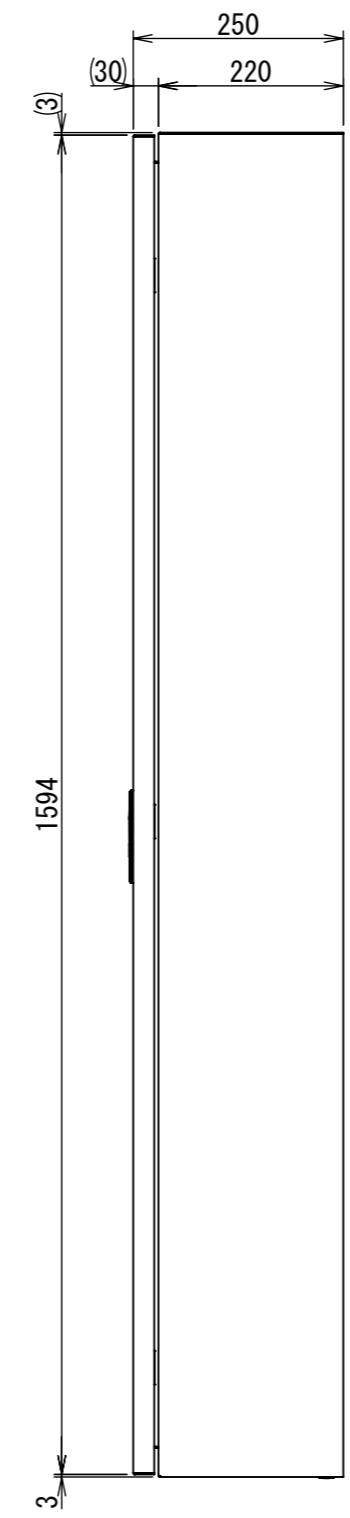

REV.	DESCRIPTION	DATE	APPL.
A	新規作成	21/10/27	

Note :
 材質 別途記載
 塗装 5Y7/1. 半ツヤ(標準色)

Designed by Yokogawa	Checked by -	Approved by - date -	Filename FWS0000A00	Date 21/10/27	Scale 1:9
エス・ディ・エス株式会社			制御BOX/FW25-616S		
			FWS0000A00	Edition A	Sheet 1/2

2021/12/22

F

2021/12/22

Note :
 材質 別途記載
 塗装 5Y7/1. 半ツヤ(標準色)

Designed by Yokogawa	Checked by -	Approved by - date -	Filename FWS0000A00	Date 21/10/27	Scale 1:9
エス・ディ・エス株式会社			制御BOX/FW25-616S		
			FWS0000A00	Edition A	Sheet 2/2