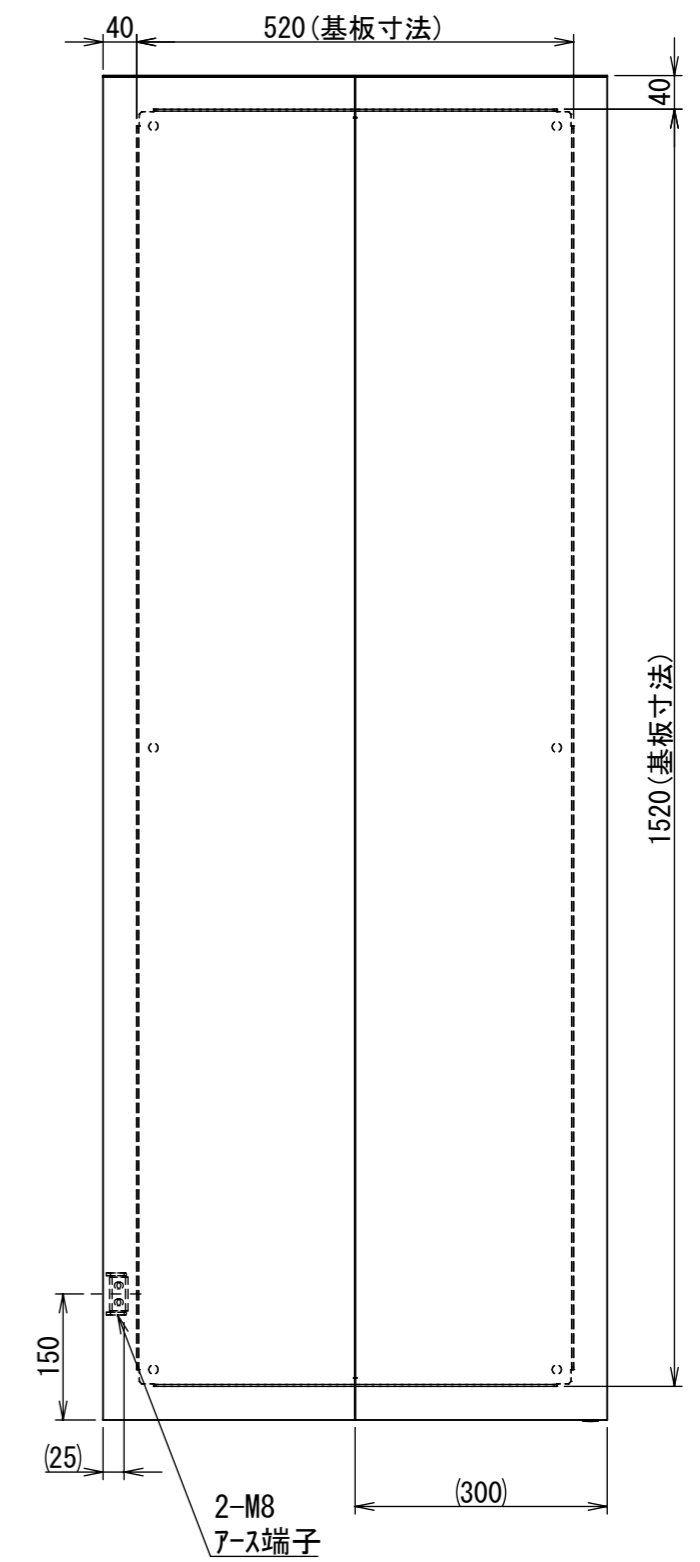

REV.	DESCRIPTION	DATE	APPL.
A	新規作成	21/10/27	

Note :
 材質 別途記載
 塗装 5Y7/1. 半ツヤ(標準色)

Designed by Yokogawa	Checked by -	Approved by - date -	Filename FWS0000A00	Date 21/10/27	Scale 1:9
エス・ディ・エス株式会社			制御BOX/FW25-616S		
			FWS0000A00	Edition A	Sheet 1/2

2021/12/22

F

2021/12/22

Note :
 材質 別途記載
 塗装 5Y7/1. 半ツヤ(標準色)

Designed by Yokogawa	Checked by -	Approved by - date -	Filename FWS0000A00	Date 21/10/27	Scale 1:9
エス・ディ・エス株式会社			制御BOX/FW25-616S		
			FWS0000A00	Edition A	Sheet 2/2