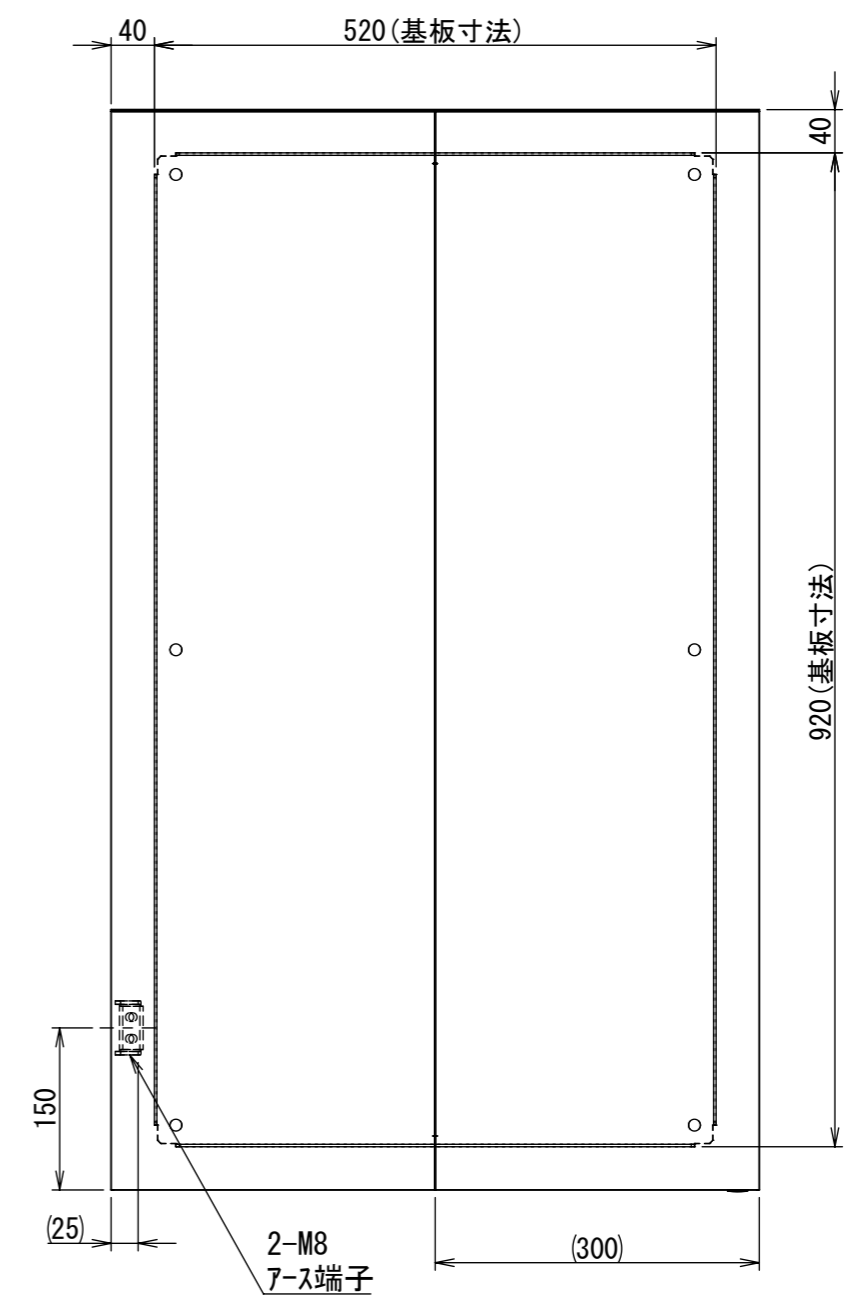

REV.	DESCRIPTION	DATE	APPVL.
A	新規作成	21/10/27	

Note :  
 材質 別途記載  
 塗装 5Y7/1. 半ツヤ(標準色)

Designed by Yokogawa	Checked by -	Approved by - date -	Filename FWS0000A00	Date 21/10/27	Scale 1:7
エス・ディ・エス株式会社			制御BOX/FW25-610S		
			FWS0000A00	Edition A	Sheet 1/2

2021/12/22

Note :  
 材質 別途記載  
 塗装 5Y7/1. 半ツヤ(標準色)

Designed by Yokogawa	Checked by -	Approved by - date -	Filename FWS0000A00	Date 21/10/27	Scale 1:7
エス・ディ・エス株式会社			制御BOX/FW25-610S		
			FWS0000A00	Edition A	Sheet 2/2