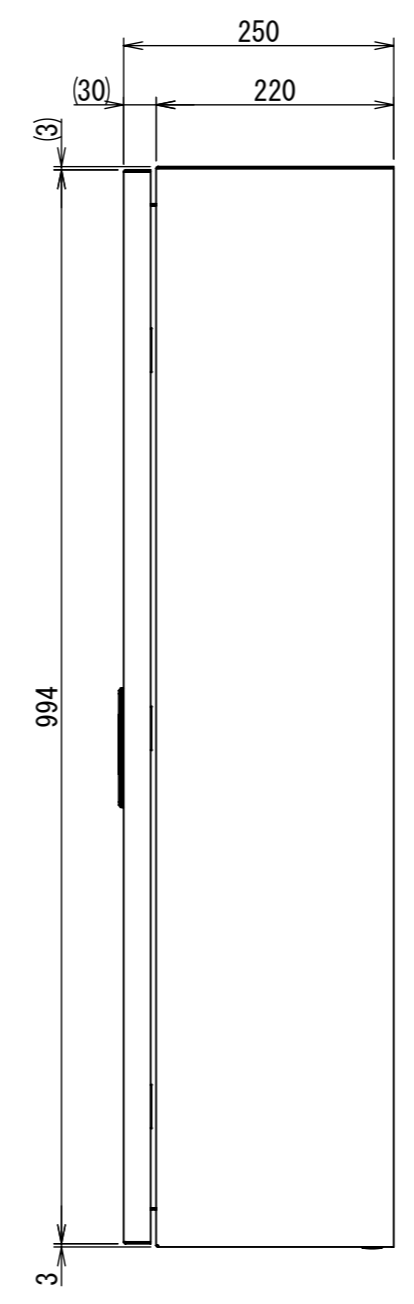

REV.	DESCRIPTION	DATE	APPVL.
A	新規作成	21/10/27	

Note :  
 材質 別途記載  
 塗装 5Y7/1. 半ツヤ(標準色)

Designed by Yokogawa	Checked by -	Approved by - date -	Filename FWS0000A00	Date 21/10/27	Scale 1:7
エス・ディ・エス株式会社			制御BOX/FW25-610S		
			FWS0000A00	Edition A	Sheet 1/2

2021/12/22

Note :  
 材質 別途記載  
 塗装 5Y7/1. 半ツヤ(標準色)

Designed by Yokogawa	Checked by -	Approved by - date -	Filename FWS0000A00	Date 21/10/27	Scale 1:7
エス・ディ・エス株式会社			制御BOX/FW25-610S		
			FWS0000A00	Edition A	Sheet 2/2