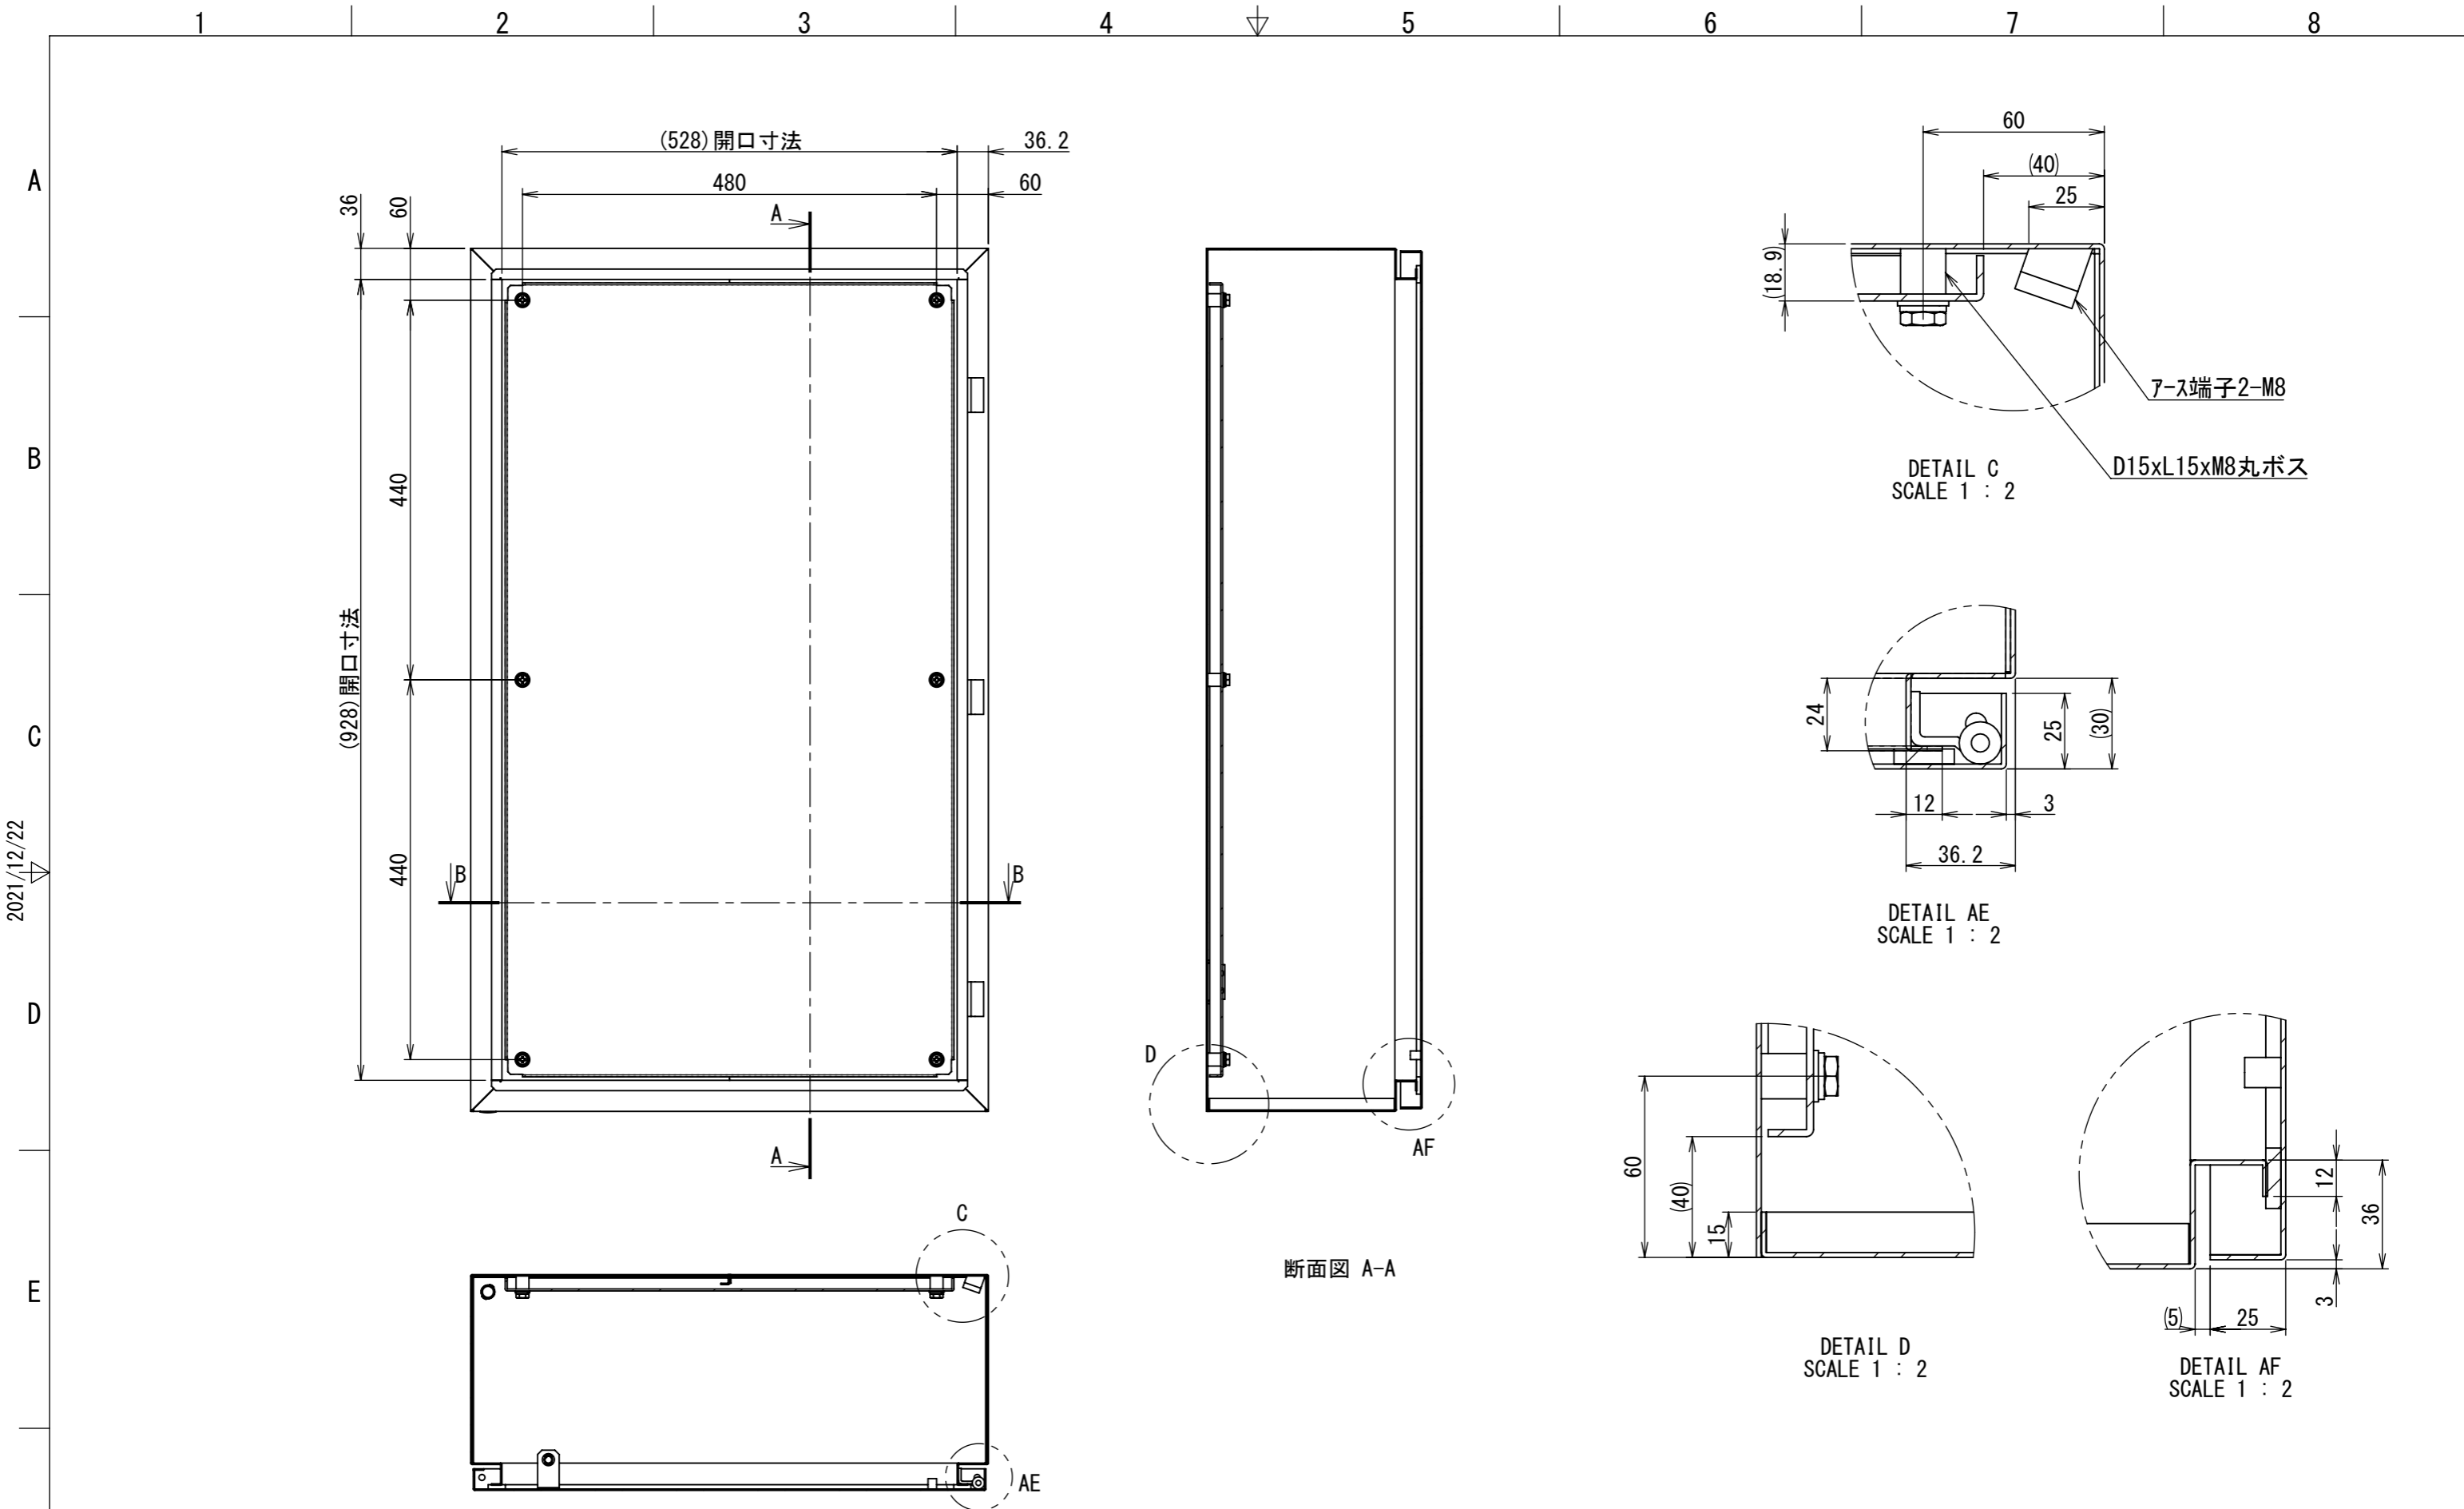

REV.	DESCRIPTION	DATE	APPVL.
A	新規作成	21/10/27	

Note :  
 材質 別途記載  
 塗装 5Y7/1. 半ツヤ(標準色)

Designed by Yokogawa	Checked by -	Approved by - date -	Filename FWS0000A00	Date 21/10/27	Scale 1:7
エス・ディ・エス株式会社			制御BOX/FW25-610S		
			FWS0000A00	Edition A	Sheet 1/2

2021/12/22

Note :  
 材質 別途記載  
 塗装 5Y7/1. 半ツヤ(標準色)

Designed by Yokogawa	Checked by -	Approved by - date -	Filename FWS0000A00	Date 21/10/27	Scale 1:7
エス・ディ・エス株式会社			制御BOX/FW25-610S		
			FWS0000A00	Edition A	Sheet 2/2