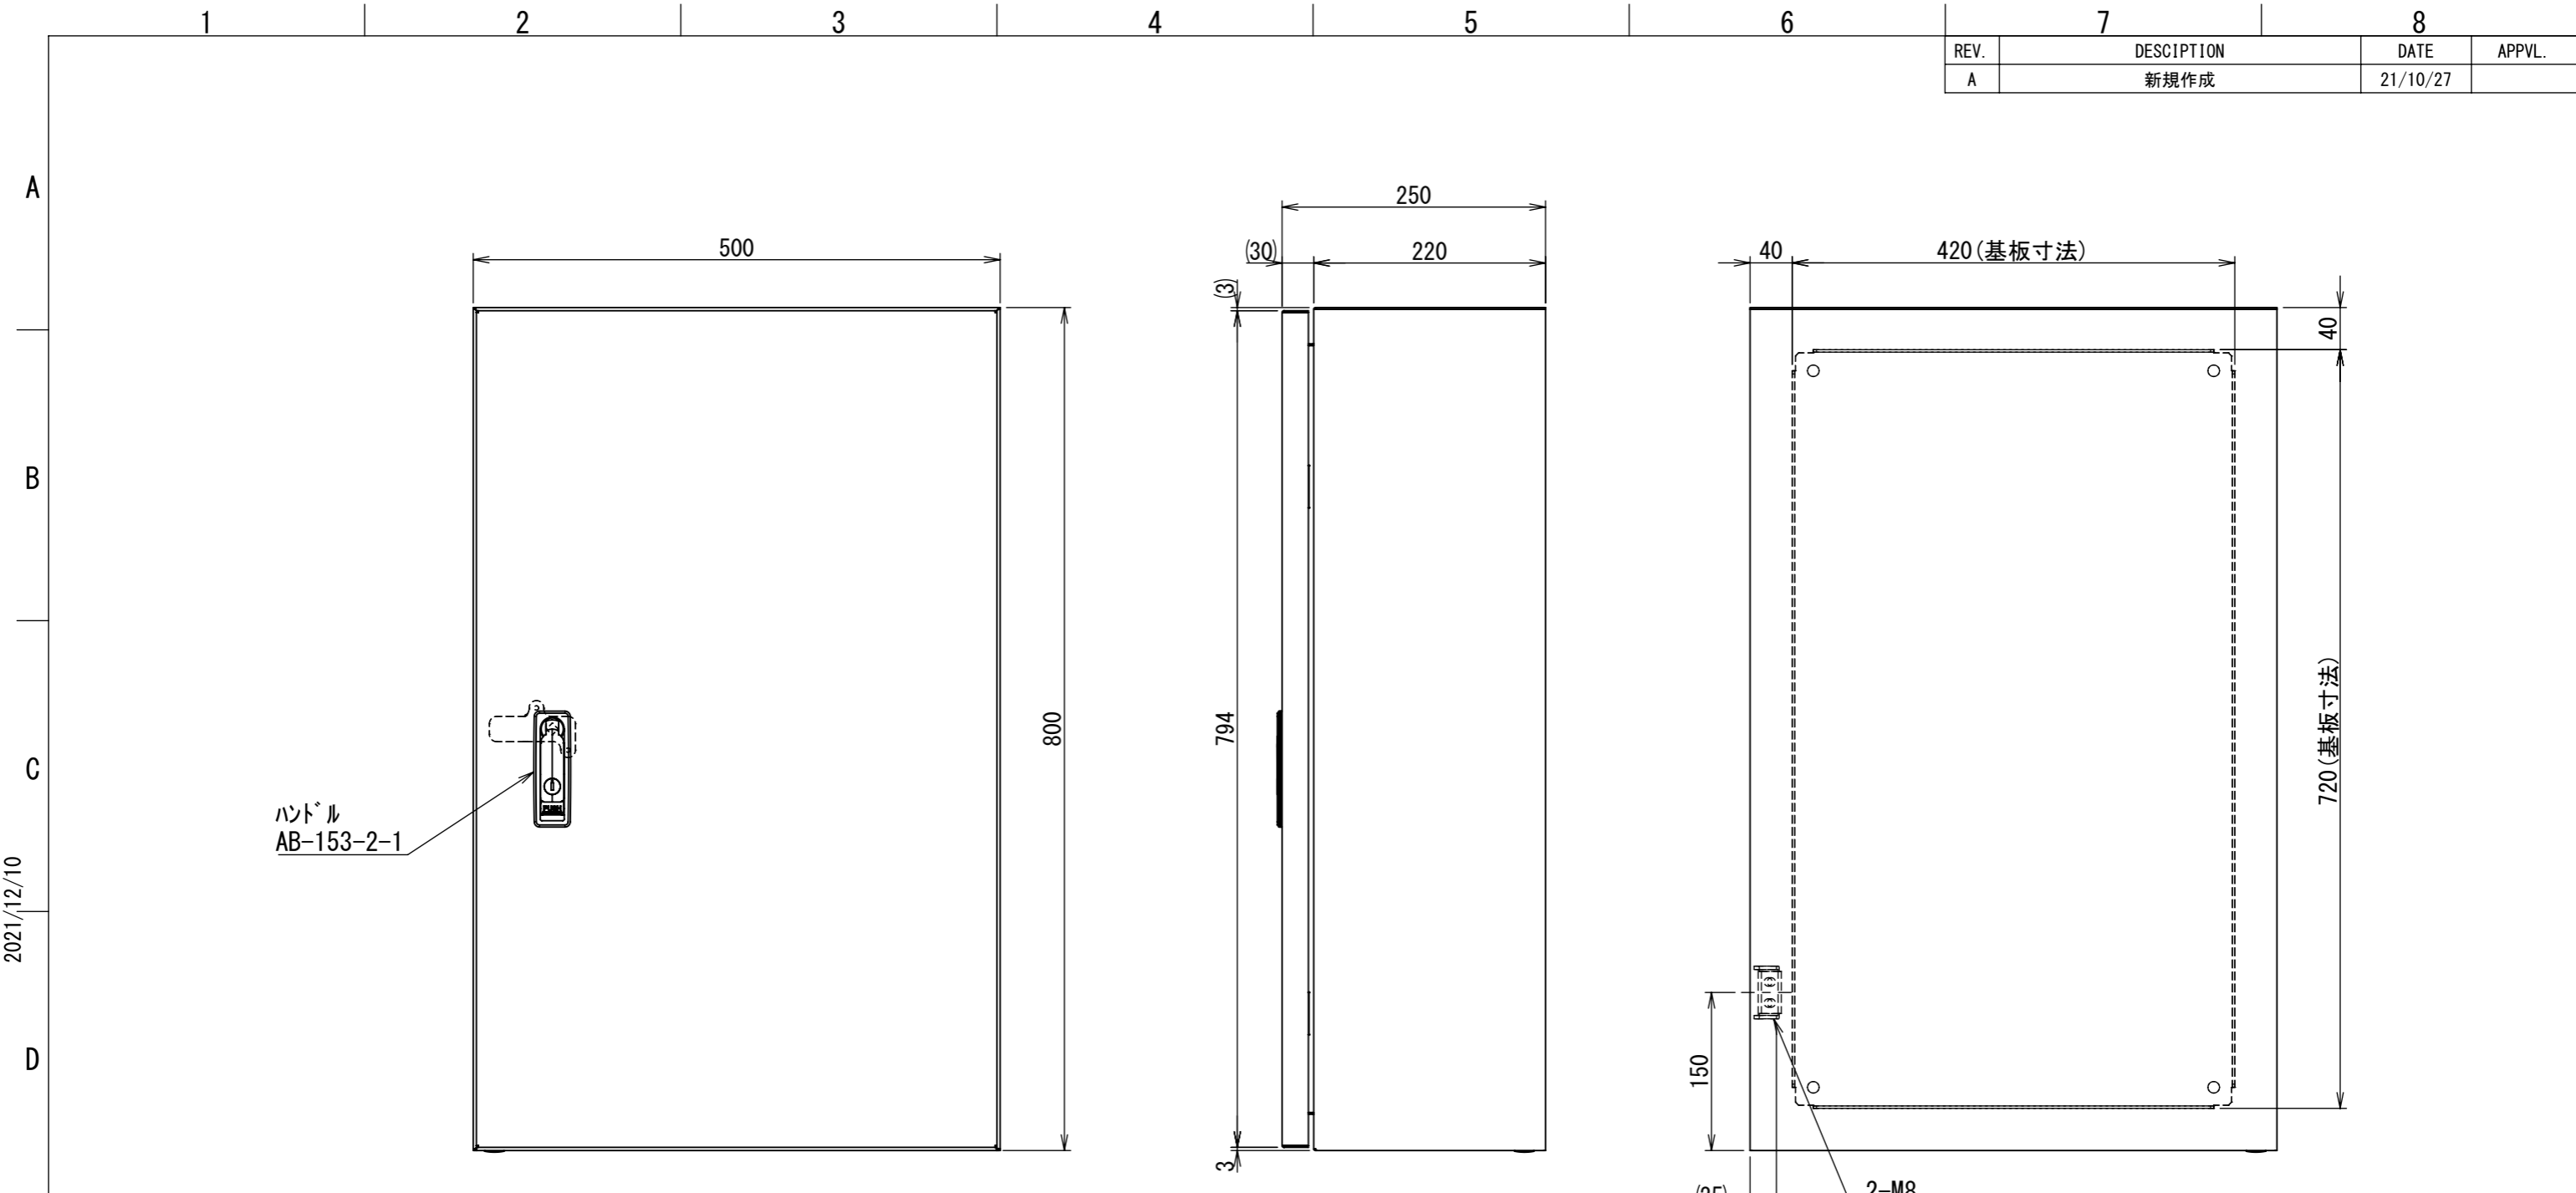

REV.	DESCRIPTION	DATE	APPL.
A	新規作成	21/10/27	

2021/12/10

Note :  
 材質 別途記載  
 塗装 5Y7/1 半ツヤ(標準色)

Designed by Yokogawa	Checked by -	Approved by - date -	Filename FWS000A00	Date 21/10/27	Scale 1:6
エス・ディ・エス株式会社			制御BOX/FW25-58S		
			FWS000A00	Edition A	Sheet 1/2

2021/12/10

Note :  
 材質 別途記載  
 塗装 5Y7/1 半ツヤ(標準色)

Designed by Yokogawa	Checked by -	Approved by - date -	Filename FWS000A00	Date 21/10/27	Scale 1:6
エス・ディ・エス株式会社			制御BOX/FW25-58S		
			FWS000A00	Edition A	Sheet 2/2