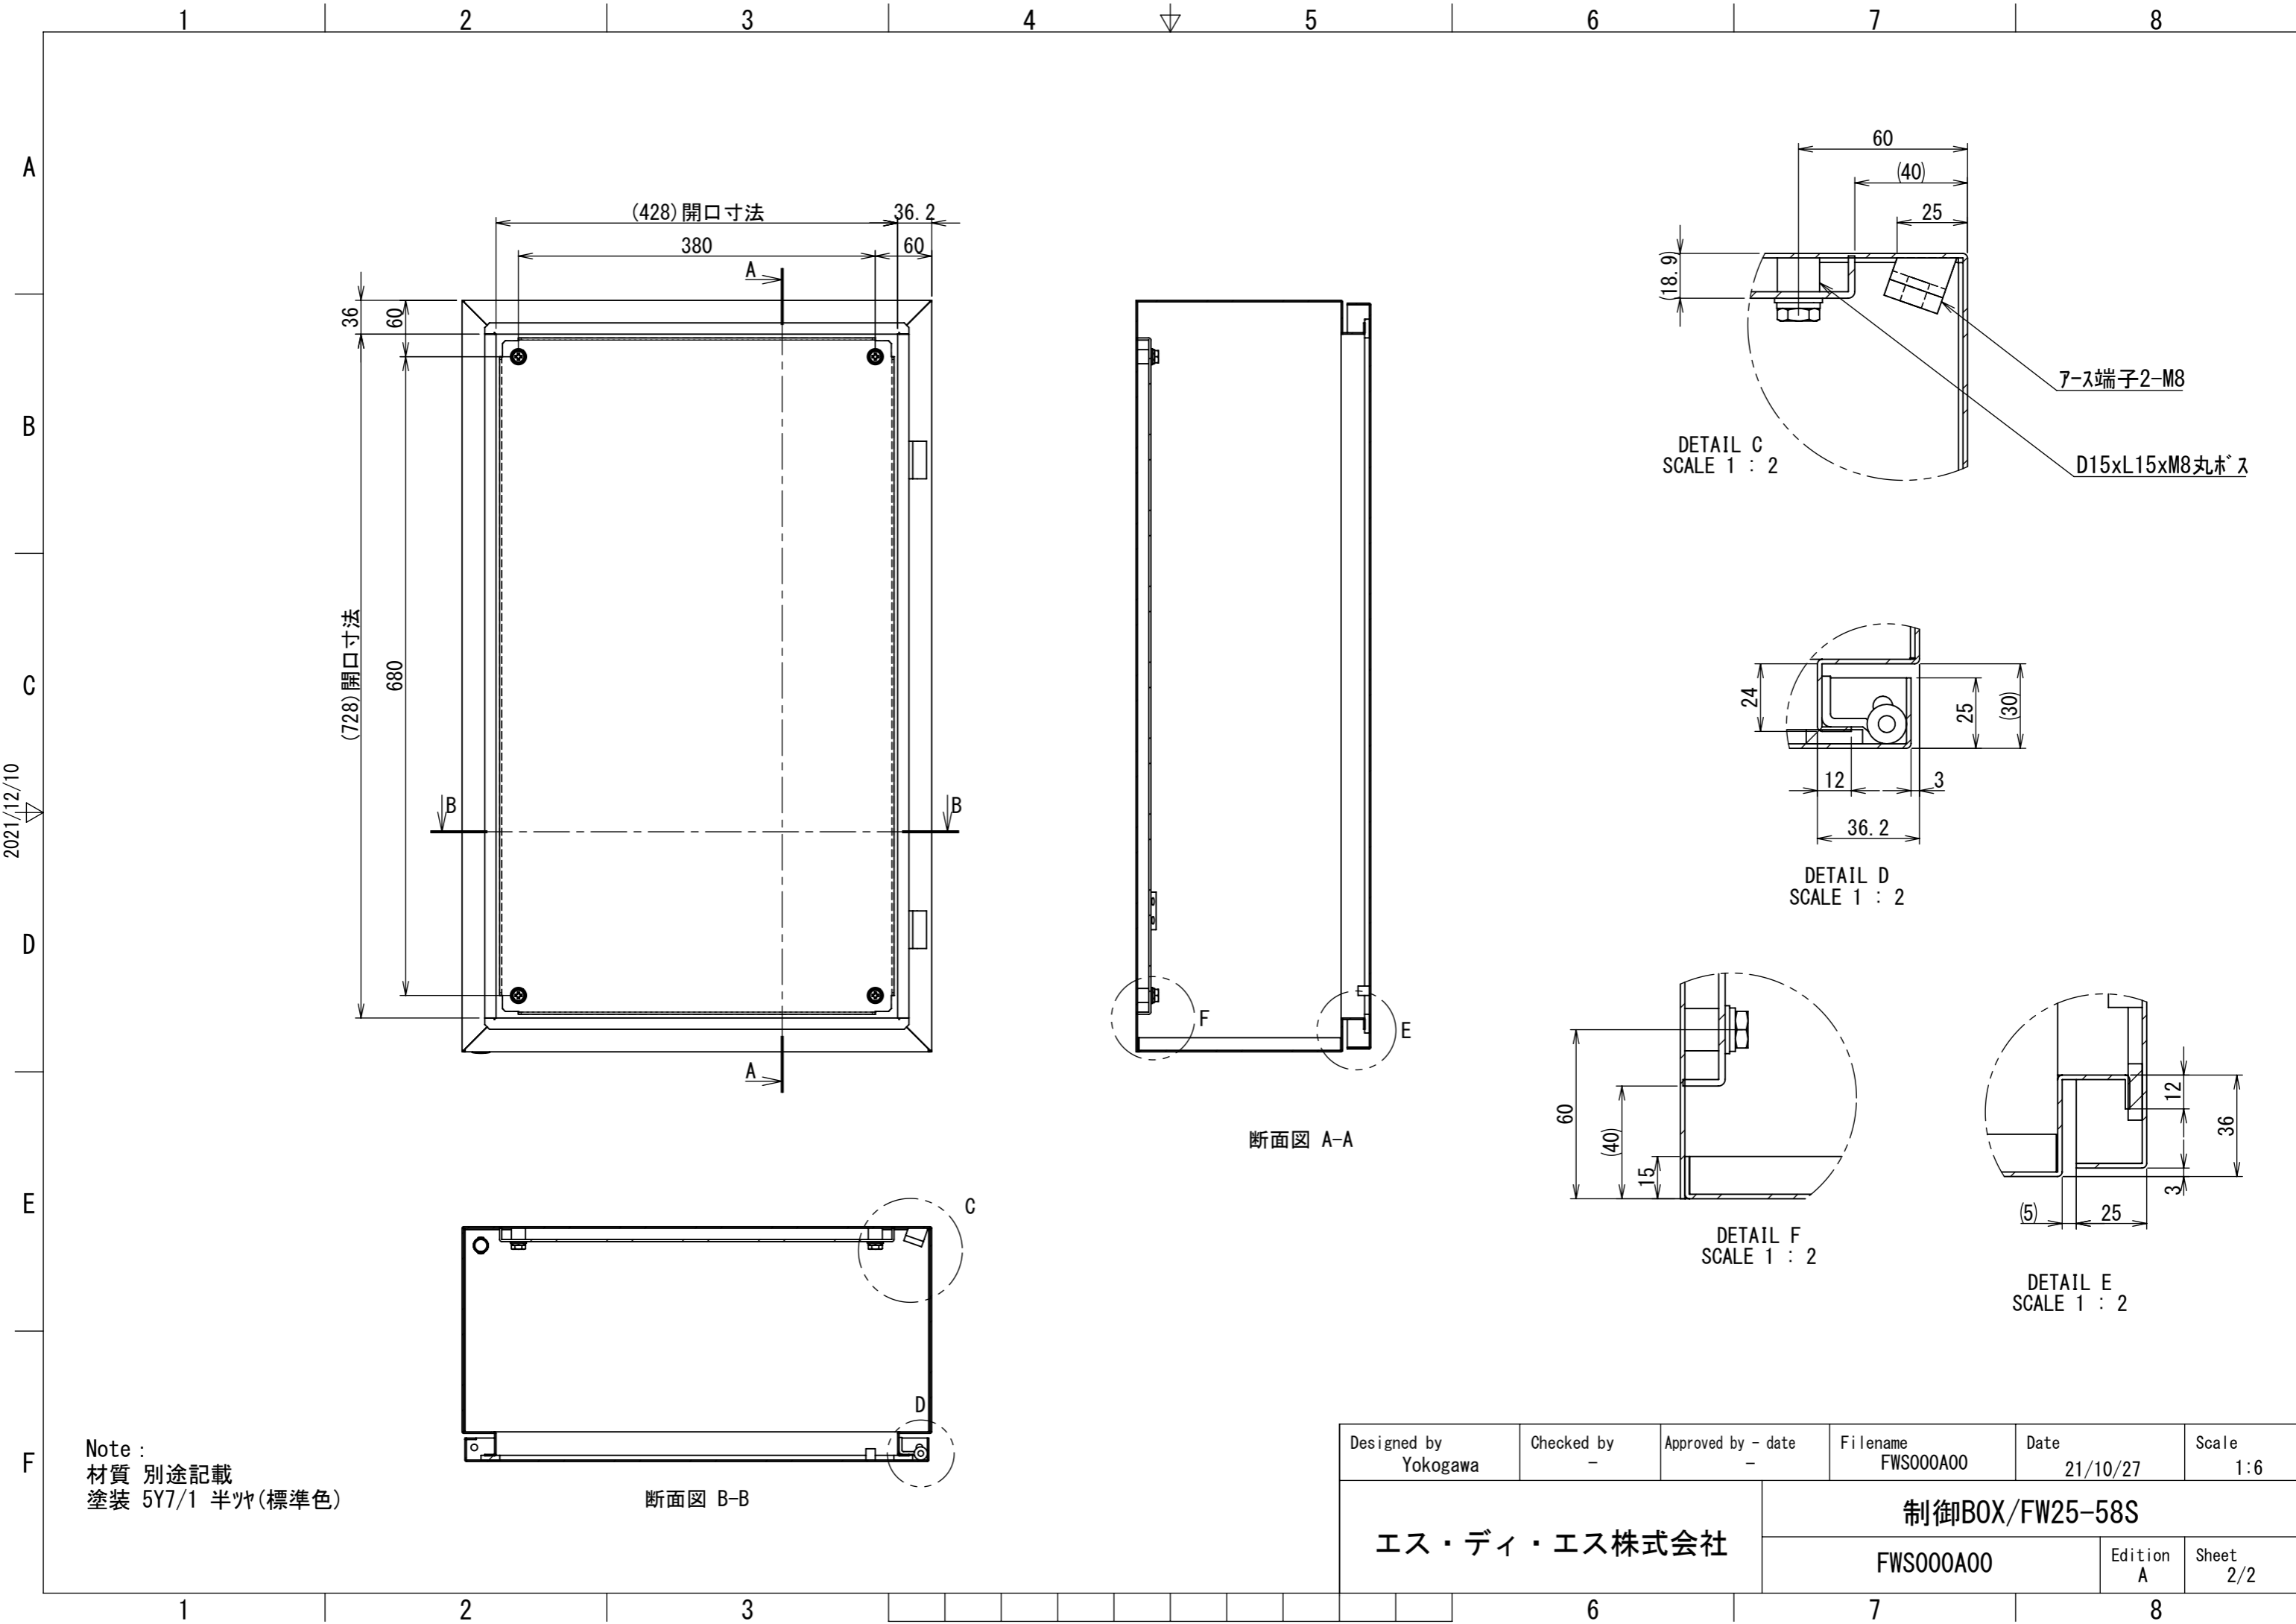

REV.	DESCRIPTION	DATE	APPL.
A	新規作成	21/10/27	

2021/12/10

Note :  
 材質 別途記載  
 塗装 5Y7/1 半ツヤ(標準色)

Designed by Yokogawa	Checked by -	Approved by - date -	Filename FWS000A00	Date 21/10/27	Scale 1:6
エス・ディ・エス株式会社			制御BOX/FW25-58S		
			FWS000A00	Edition A	Sheet 1/2

2021/12/10

Note :  
 材質 別途記載  
 塗装 5Y7/1 半ツヤ(標準色)

Designed by Yokogawa	Checked by -	Approved by - date -	Filename FWS000A00	Date 21/10/27	Scale 1:6
エス・ディ・エス株式会社			制御BOX/FW25-58S		
			FWS000A00	Edition A	Sheet 2/2