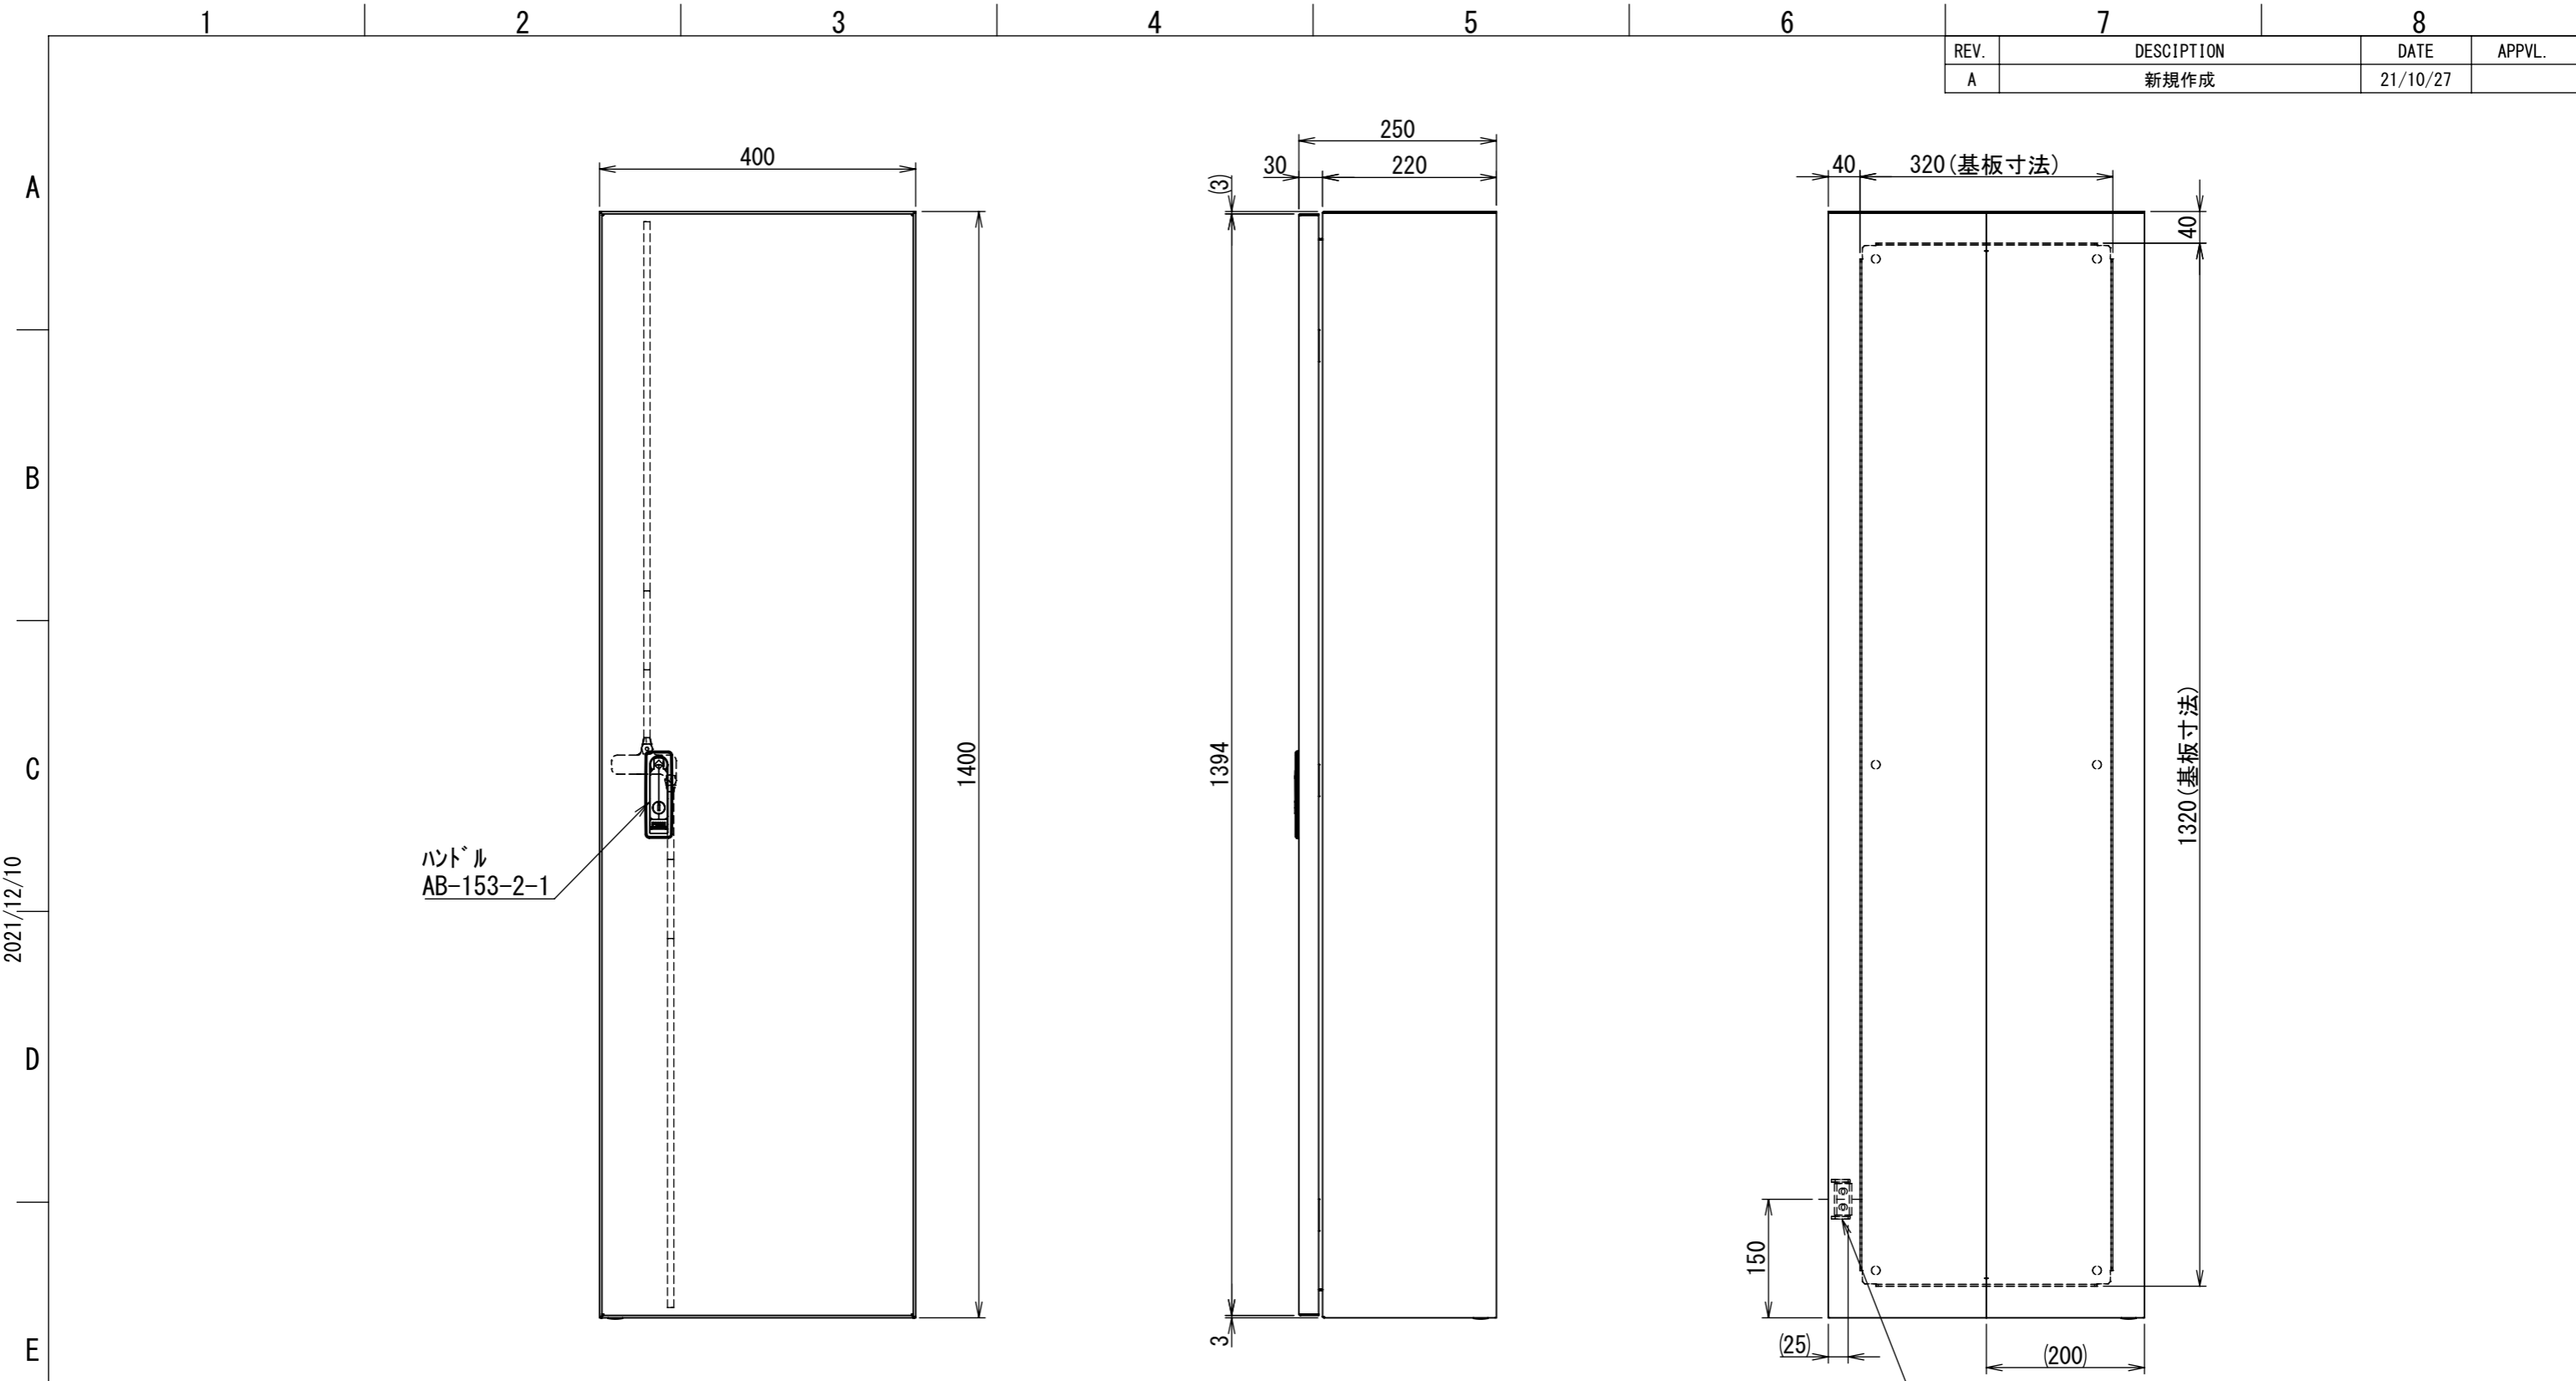

REV.	DESCRIPTION	DATE	APPVL.
A	新規作成	21/10/27	

2021/12/10

Note :
 材質 別途記載
 塗装 5Y7/1. 半ツヤ(標準色)

Designed by Yokogawa	Checked by -	Approved by - date -	Filename FWS0000A00	Date 21/10/27	Scale 1:8
エス・ディ・エス株式会社			制御BOX/FW25-414S		
			FWS0000A00	Edition A	Sheet 1/2

2021/12/10

Note :
 材質 別途記載
 塗装 5Y7/1. 半ツヤ(標準色)

Designed by Yokogawa	Checked by -	Approved by - date -	Filename FWS0000A00	Date 21/10/27	Scale 1:8
エス・ディ・エス株式会社			制御BOX/FW25-414S		
			FWS0000A00	Edition A	Sheet 2/2