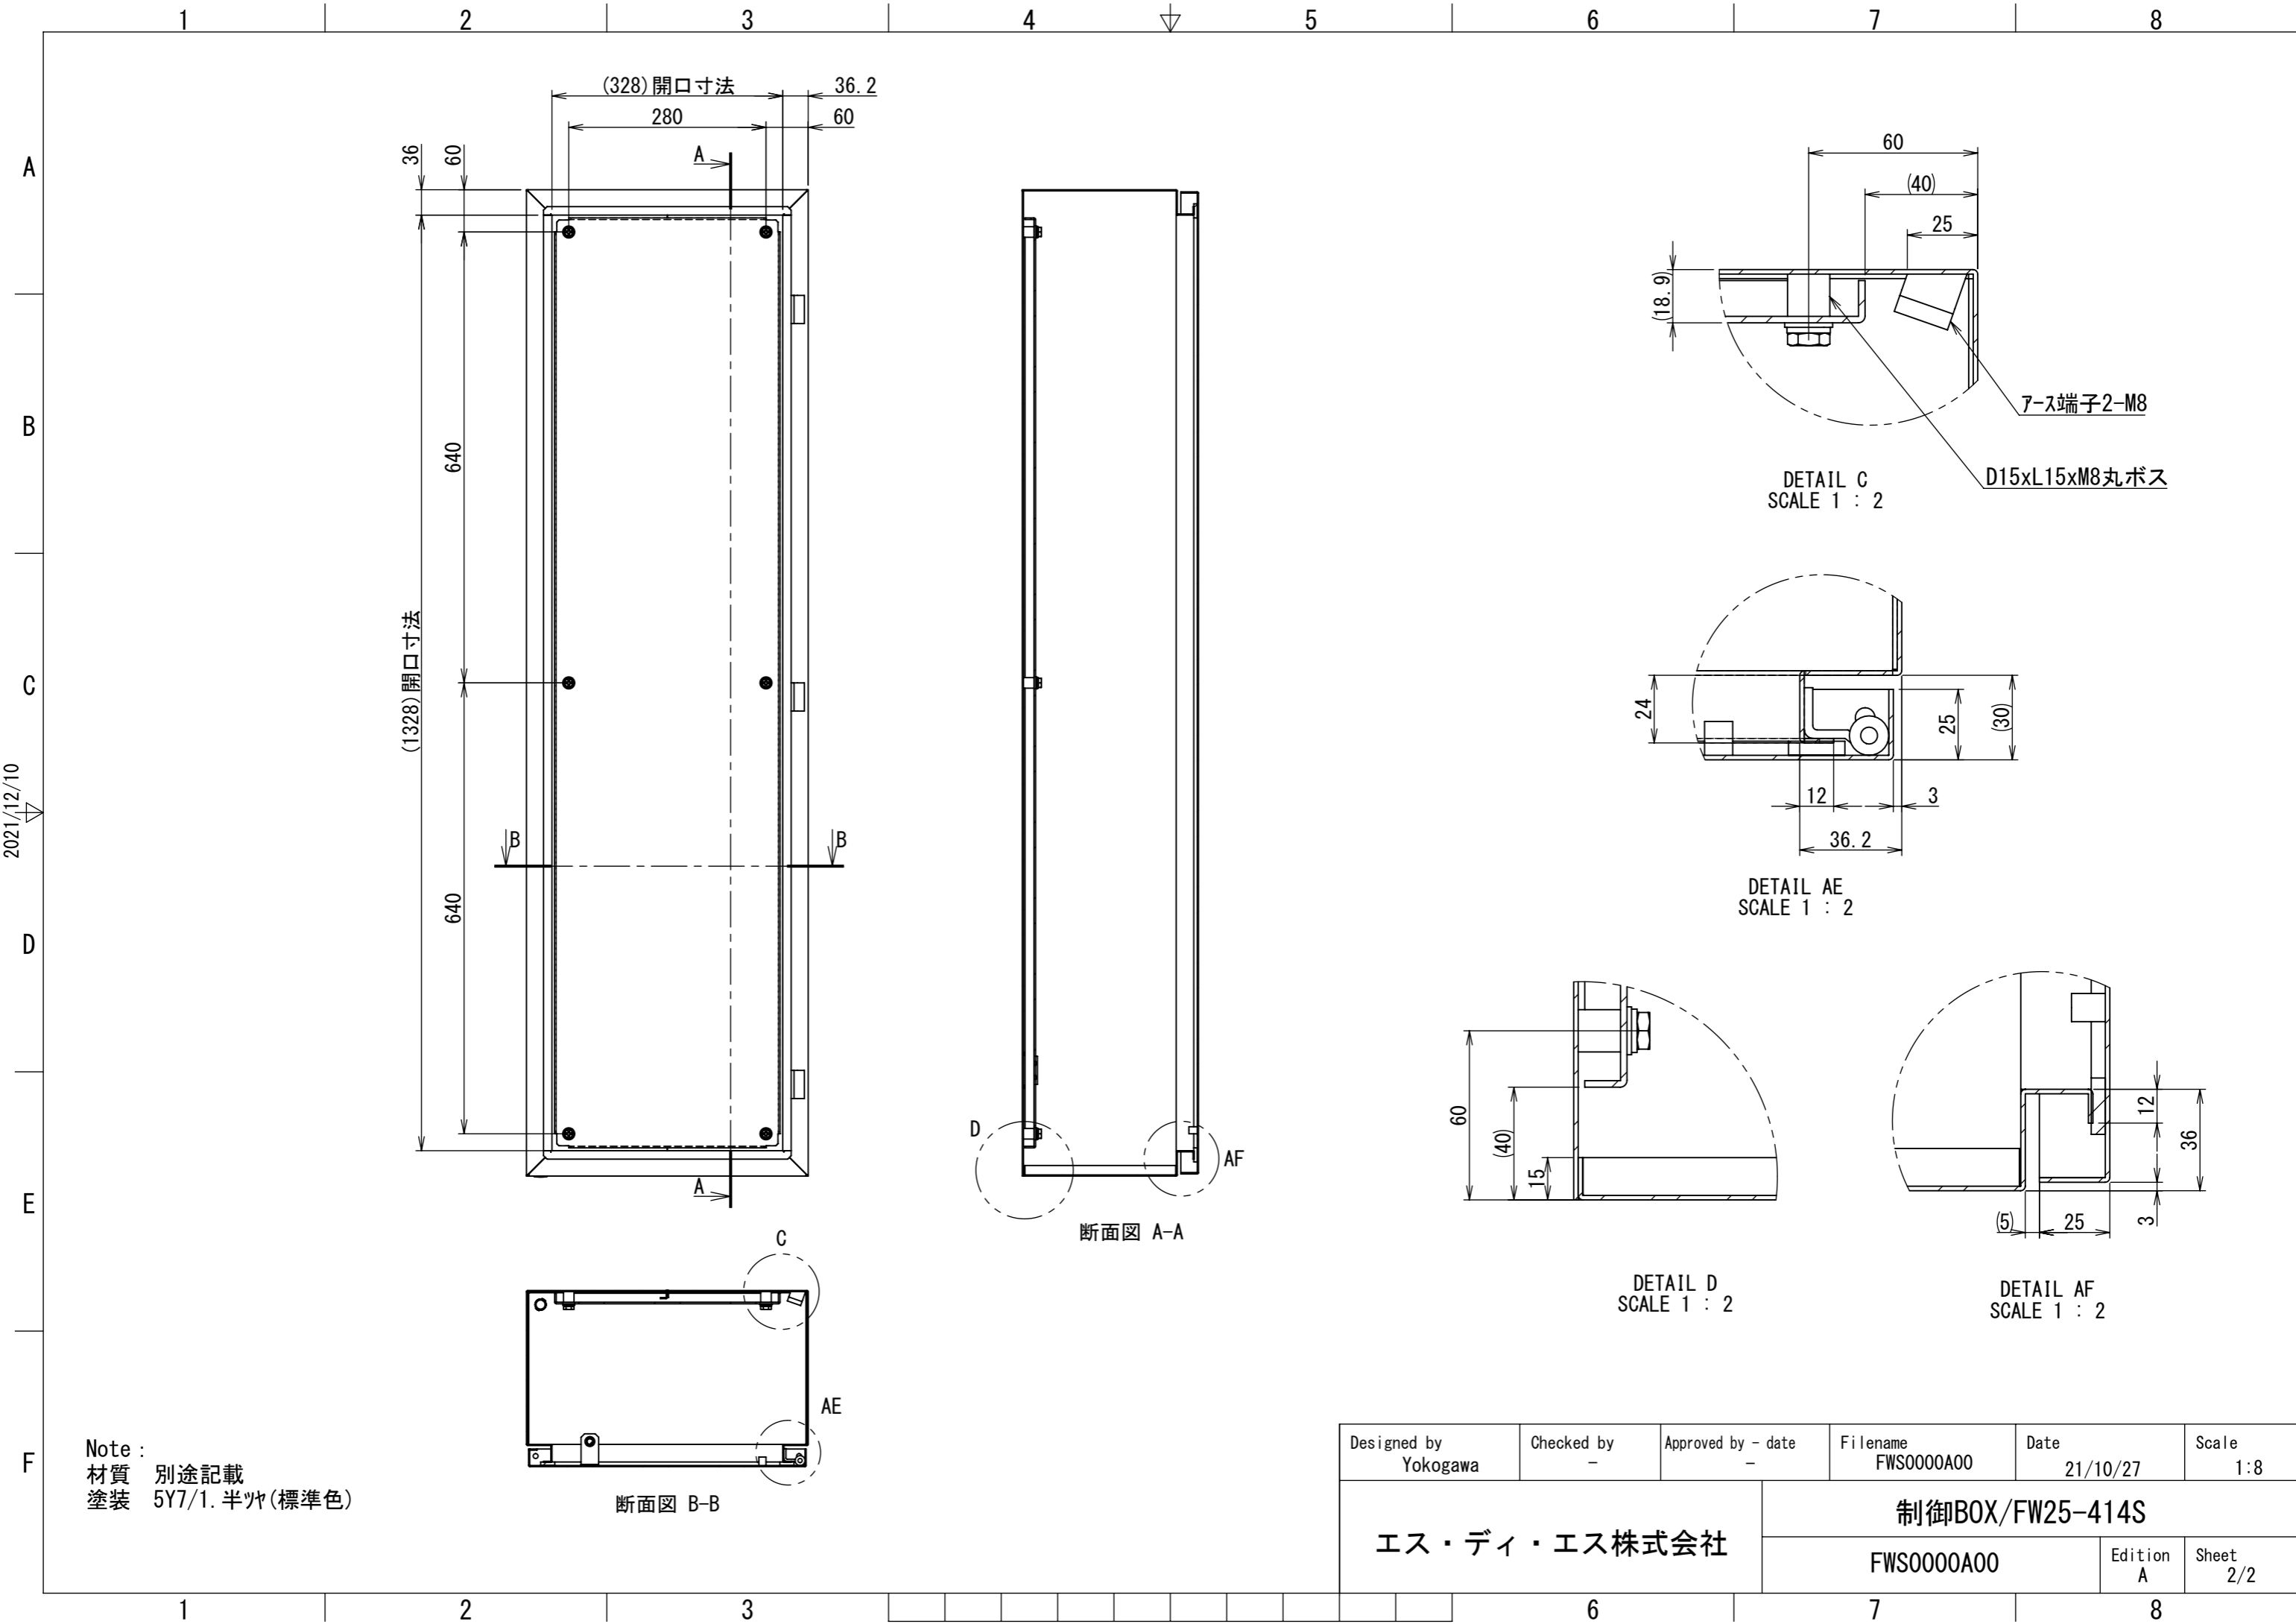

REV.	DESCRIPTION	DATE	APPVL.
A	新規作成	21/10/27	

2021/12/10

Note :
 材質 別途記載
 塗装 5Y7/1. 半ツヤ(標準色)

Designed by Yokogawa	Checked by -	Approved by - date -	Filename FWS0000A00	Date 21/10/27	Scale 1:8
エス・ディ・エス株式会社			制御BOX/FW25-414S		
			FWS0000A00	Edition A	Sheet 1/2

2021/12/10

Note :
 材質 別途記載
 塗装 5Y7/1. 半ツヤ(標準色)

Designed by Yokogawa	Checked by -	Approved by - date -	Filename FWS0000A00	Date 21/10/27	Scale 1:8
エス・ディ・エス株式会社			制御BOX/FW25-414S		
			FWS0000A00	Edition A	Sheet 2/2