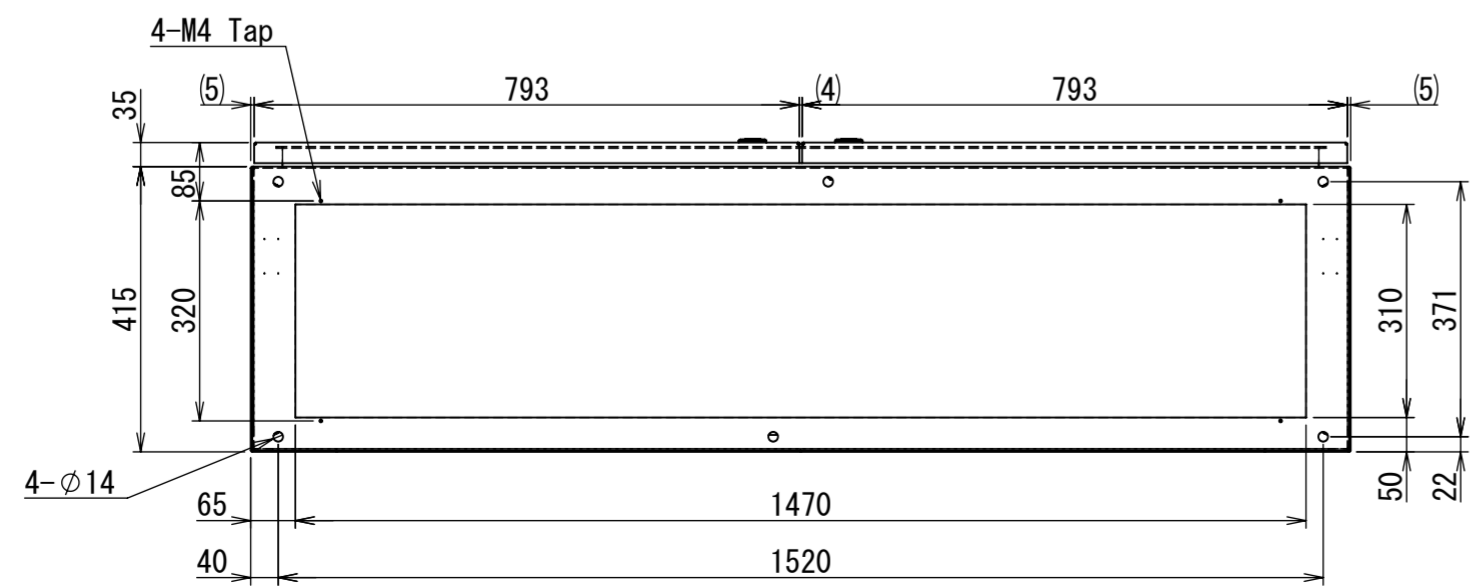

REV.	DESCRIPTION	DATE	APPVL.
A	新規作成	21/10/27	

Note :  
 材質 別途記載  
 塗装 5Y7/1. 半ツヤ(標準色)

Designed by Yokogawa	Checked by -	Approved by - date -	Filename FEW00000A00a	Date 21/10/27	Scale 1:11
エス・ディ・エス株式会社			自立制御盤/FE45-1620W		
			FEW471A00	Edition A	Sheet 1/2

2021/10/28

Note :  
 材質 別途記載  
 塗装 5Y7/1. 半ツヤ(標準色)

DETAIL A  
 SCALE 1 : 2

DETAIL R  
 SCALE 1 : 2

Designed by Yokogawa	Checked by -	Approved by - date -	Filename FEW00000A00a	Date 21/10/27	Scale 1:13
エス・ディ・エス株式会社			自立制御盤/FE45-1620W		
			FEW471A00	Edition A	Sheet 2/2