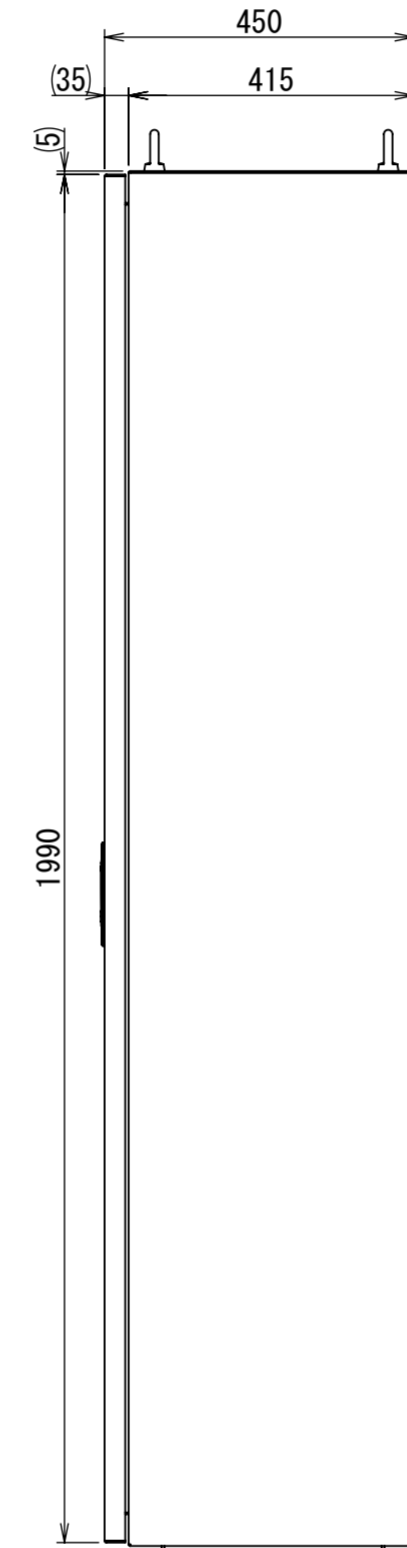

REV.	DESCRIPTION	DATE	APPVL.
A	新規作成	21/10/27	

Note :  
 材質 別途記載  
 塗装 5Y7/1. 半ツヤ(標準色)

Designed by Yokogawa	Checked by -	Approved by - date -	Filename FEW00000A00a	Date 21/10/27	Scale 1:11
エス・ディ・エス株式会社			自立制御盤/FE45-1620W		
			FEW471A00	Edition A	Sheet 1/2

2021/10/28

Note :  
 材質 別途記載  
 塗装 5Y7/1. 半ツヤ(標準色)

DETAIL A  
 SCALE 1 : 2

DETAIL R  
 SCALE 1 : 2

Designed by Yokogawa	Checked by -	Approved by - date -	Filename FEW00000A00a	Date 21/10/27	Scale 1:13
エス・ディ・エス株式会社			自立制御盤/FE45-1620W		
			FEW471A00	Edition A	Sheet 2/2