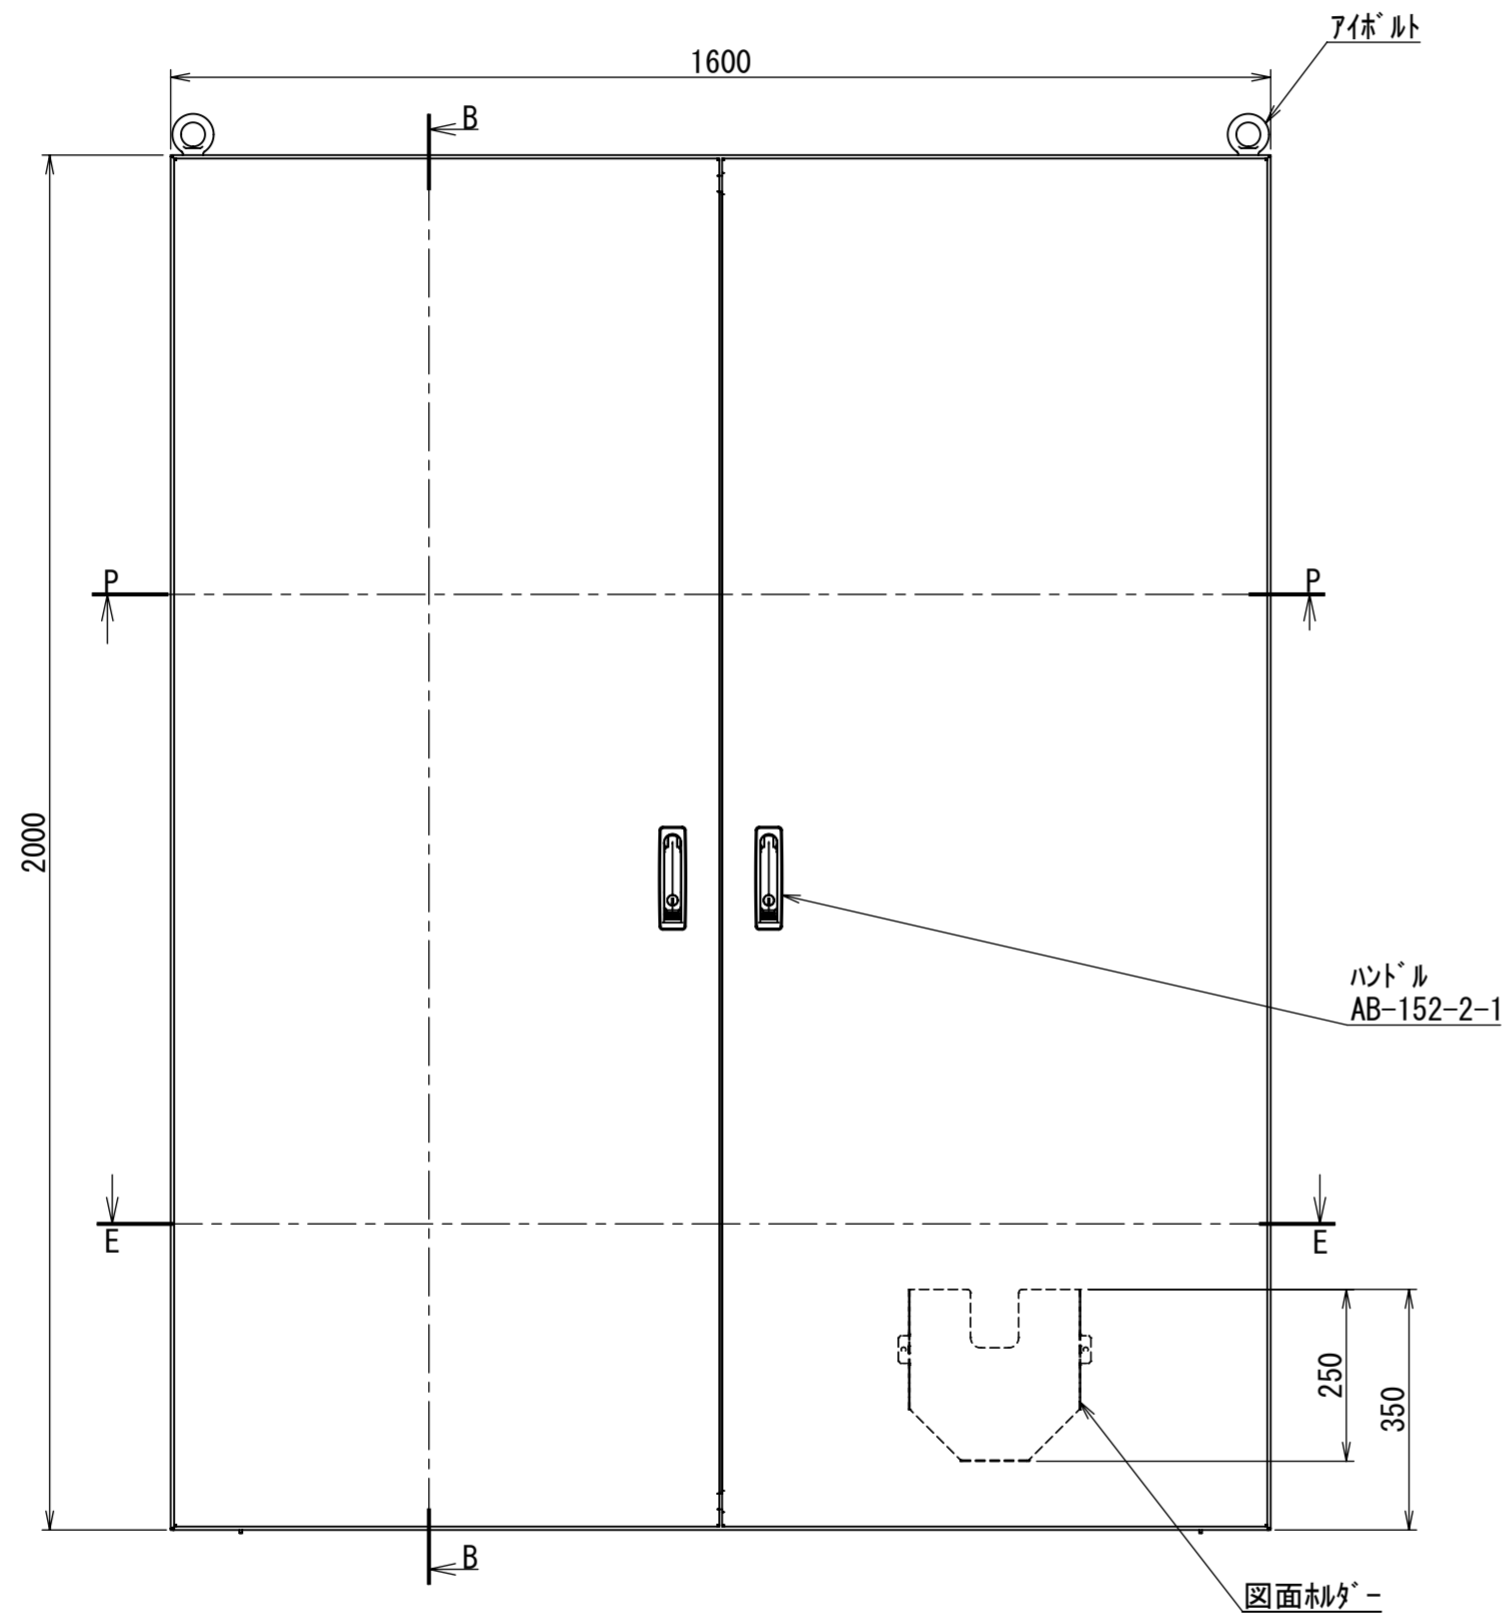

REV.	DESCRIPTION	DATE	APPVL.
A	新規作成	21/10/27	

Note :  
 材質 別途記載  
 塗装 5Y7/1. 半ツヤ(標準色)

Designed by Yokogawa	Checked by -	Approved by - date -	Filename FEW00000A00a	Date 21/10/27	Scale 1:11
エス・ディ・エス株式会社			自立制御盤/FE45-1620W		
			FEW471A00	Edition A	Sheet 1/2

2021/10/28

Note :  
 材質 別途記載  
 塗装 5Y7/1. 半ツヤ(標準色)

DETAIL A  
 SCALE 1 : 2

DETAIL R  
 SCALE 1 : 2

Designed by Yokogawa	Checked by -	Approved by - date -	Filename FEW00000A00a	Date 21/10/27	Scale 1:13
エス・ディ・エス株式会社			自立制御盤/FE45-1620W		
			FEW471A00	Edition A	Sheet 2/2