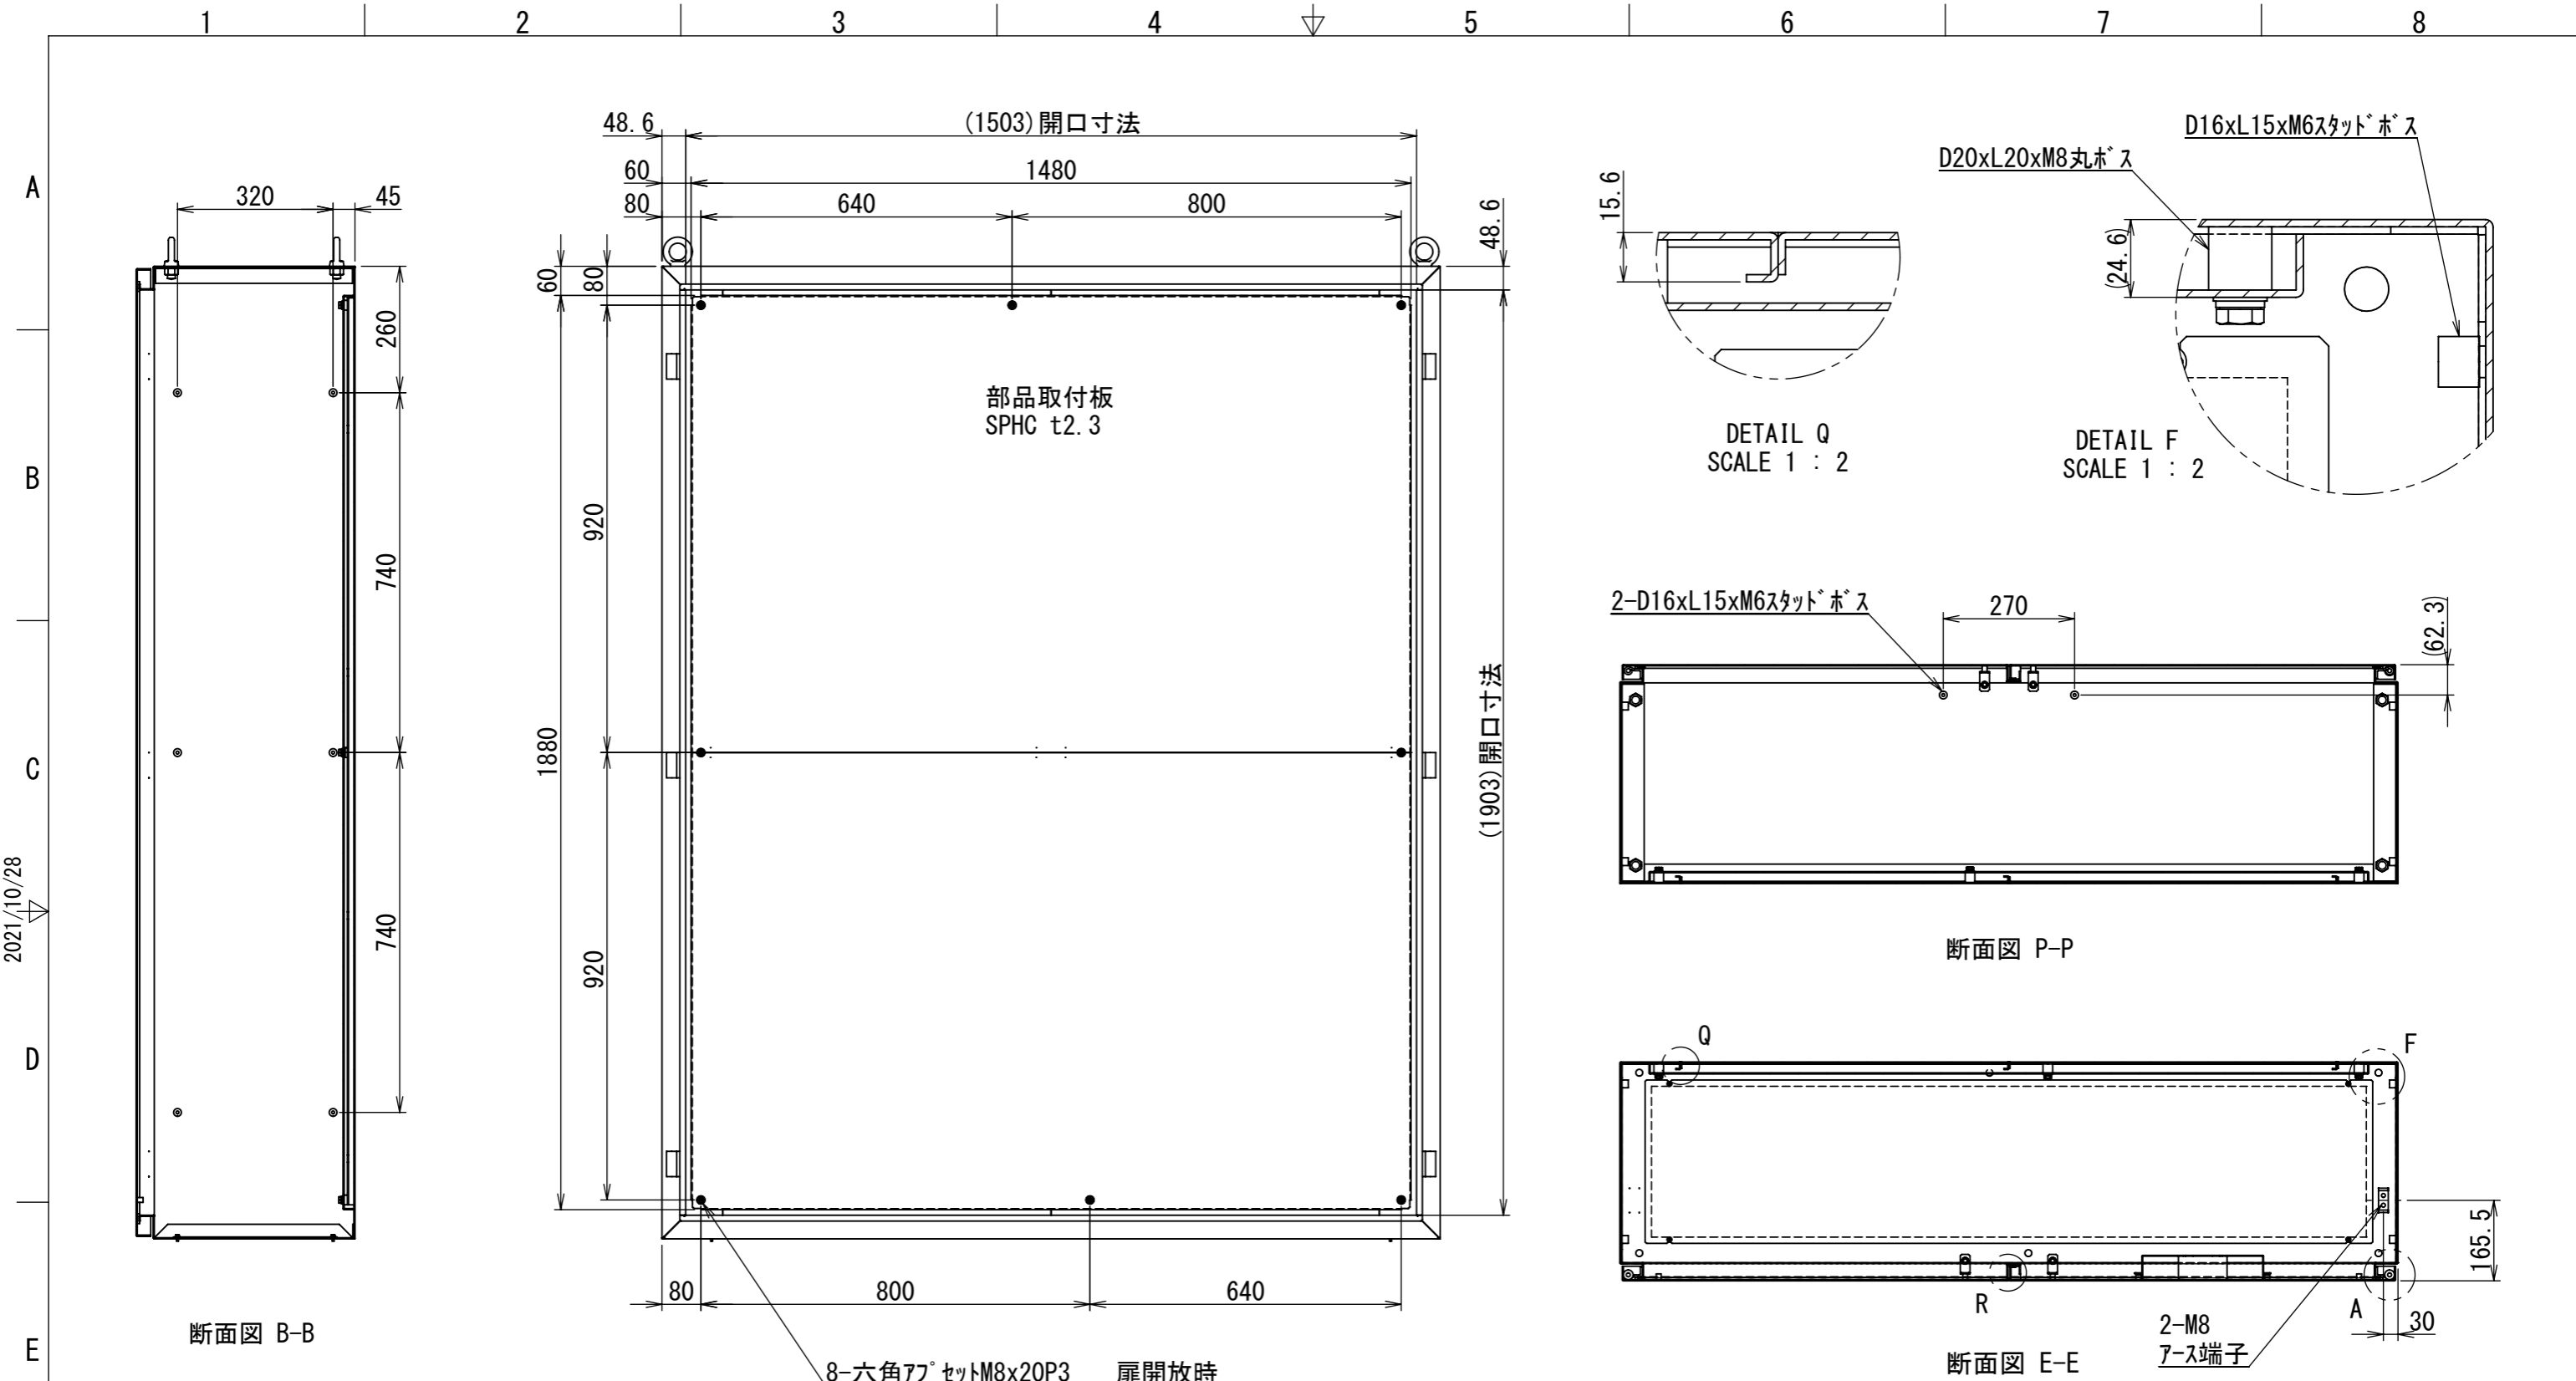

REV.	DESCRIPTION	DATE	APPVL.
A	新規作成	21/10/27	

Note :  
 材質 別途記載  
 塗装 5Y7/1. 半ツヤ(標準色)

Designed by Yokogawa	Checked by -	Approved by - date -	Filename FEW00000A00a	Date 21/10/27	Scale 1:11
エス・ディ・エス株式会社			自立制御盤/FE45-1620W		
			FEW471A00	Edition A	Sheet 1/2

2021/10/28

Note :  
 材質 別途記載  
 塗装 5Y7/1. 半ツヤ(標準色)

DETAIL A  
 SCALE 1 : 2

DETAIL R  
 SCALE 1 : 2

Designed by Yokogawa	Checked by -	Approved by - date -	Filename FEW00000A00a	Date 21/10/27	Scale 1:13
エス・ディ・エス株式会社			自立制御盤/FE45-1620W		
			FEW471A00	Edition A	Sheet 2/2