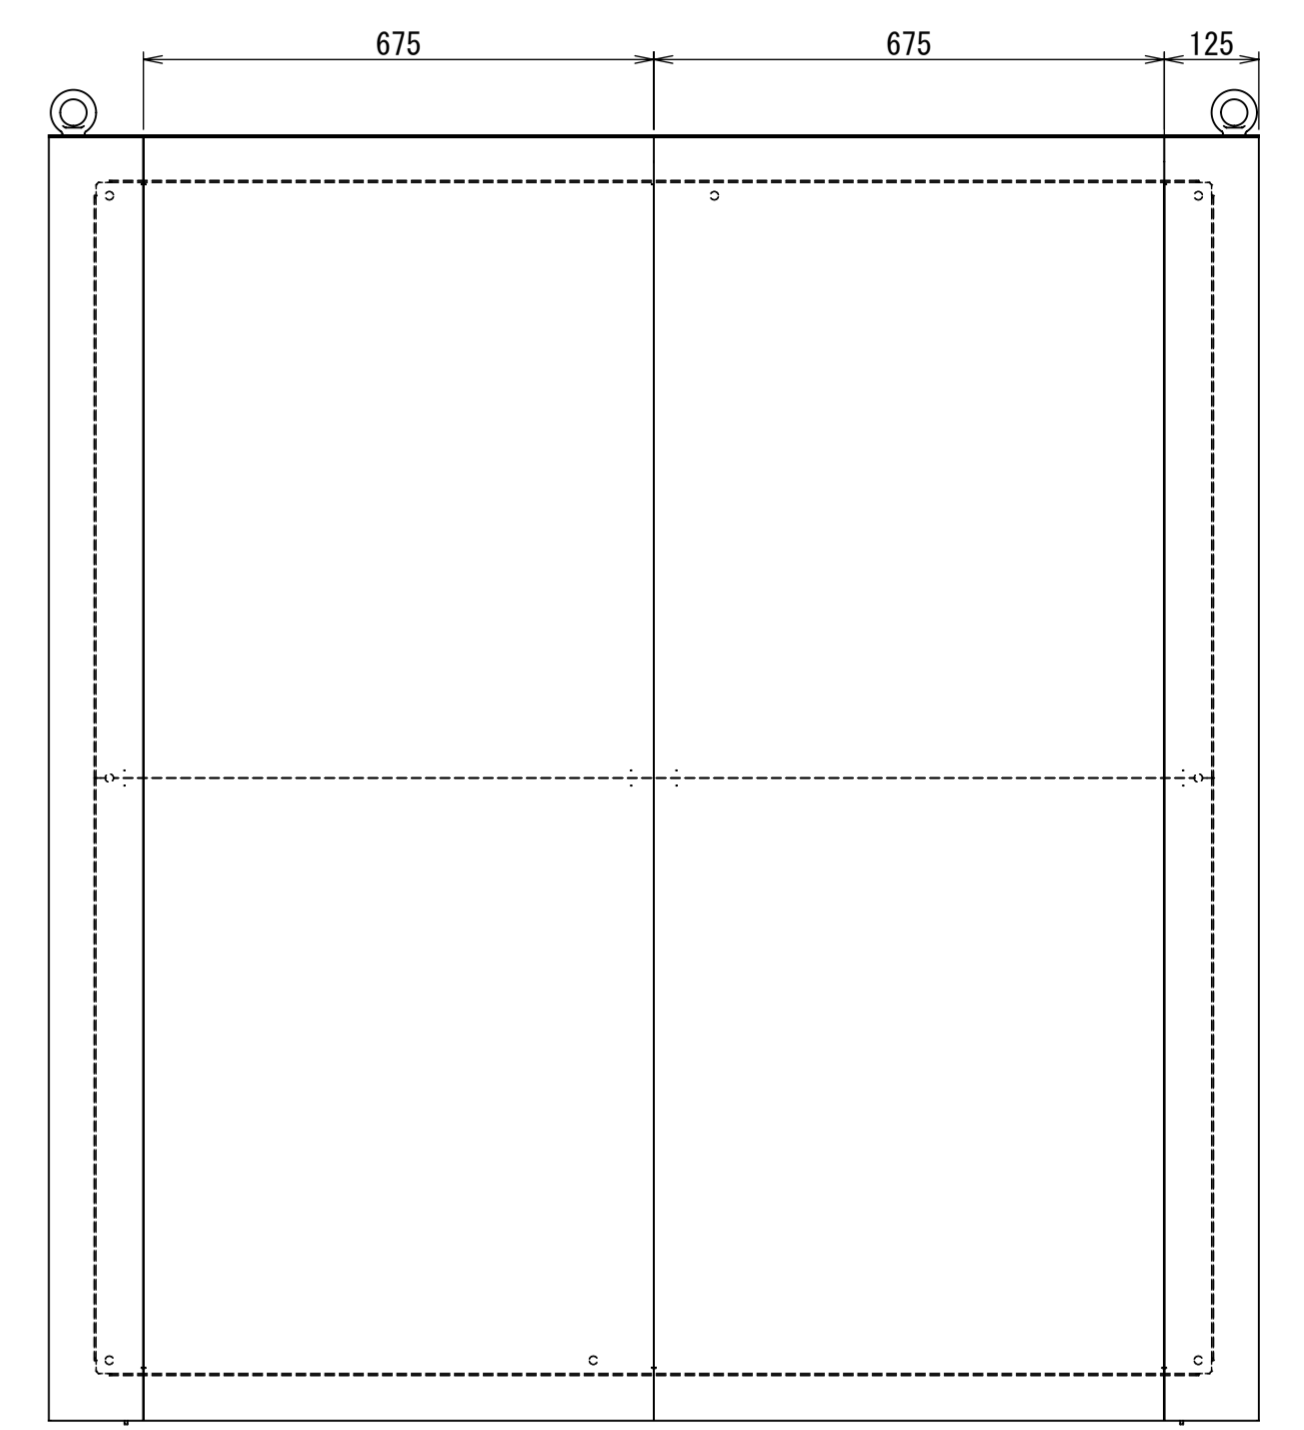

REV.	DESCRIPTION	DATE	APPVL.
A	新規作成	21/10/27	

Note :  
 材質 別途記載  
 塗装 5Y7/1. 半ツヤ (標準色)

Designed by Yokogawa	Checked by -	Approved by - date -	Filename FEW0000A00a	Date 21/10/27	Scale 1:10
エス・ディ・エス株式会社			自立制御盤/FE45-1617W		
			FEW468A00	Edition A	Sheet 1/2

Designed by Yokogawa	Checked by -	Approved by - date -	Filename FEW00000A00a	Date 21/10/27	Scale 1:13
エス・ディ・エス株式会社			自立制御盤/FE45-1617W		
			FEW468A00	Edition A	Sheet 2/2