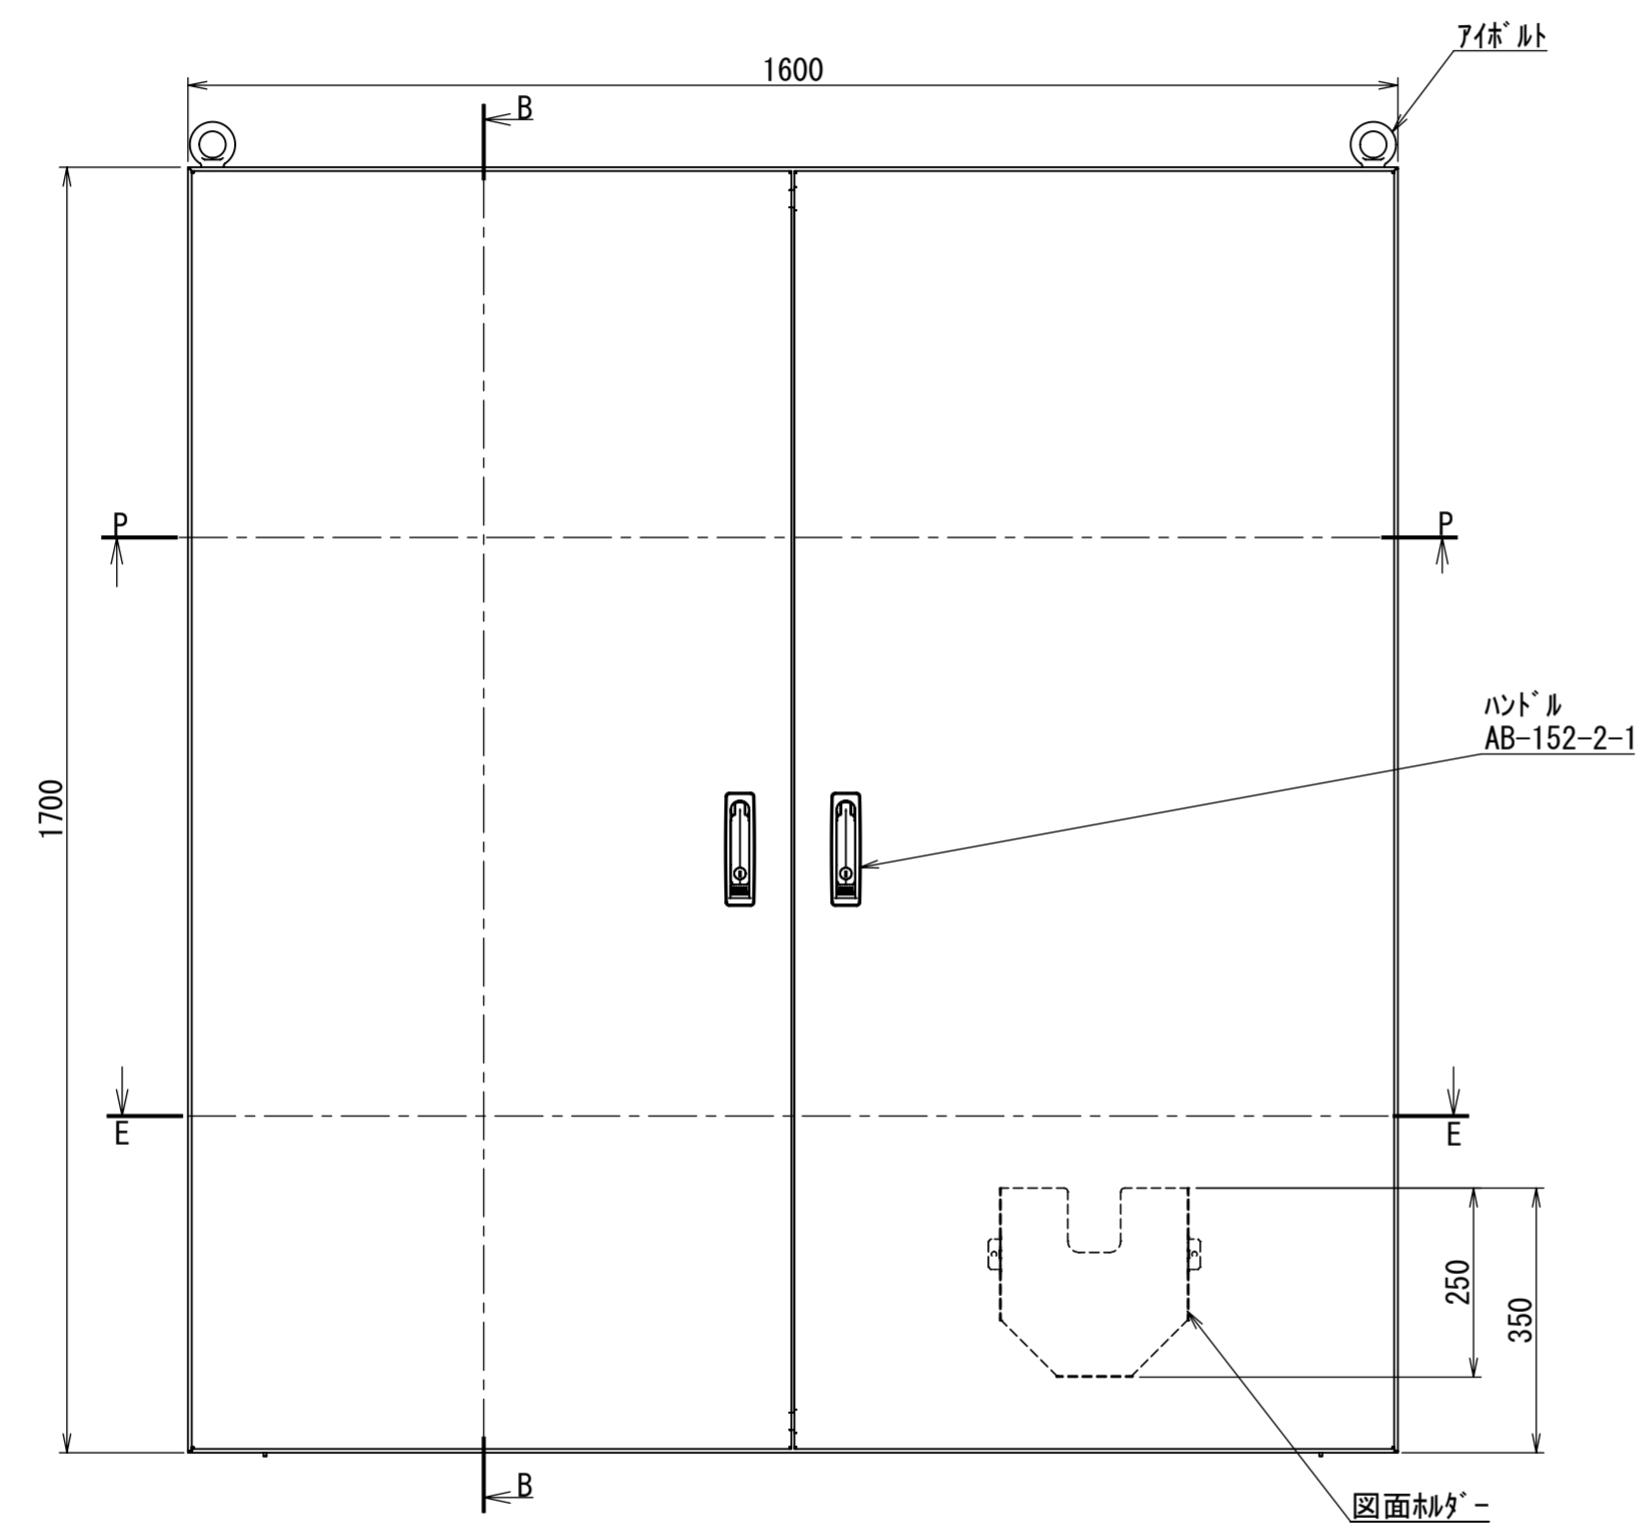

REV.	DESCRIPTION	DATE	APPVL.
A	新規作成	21/10/27	

Note :  
 材質 別途記載  
 塗装 5Y7/1. 半ツヤ (標準色)

Designed by Yokogawa	Checked by -	Approved by - date -	Filename FEW0000A00a	Date 21/10/27	Scale 1:10
エス・ディ・エス株式会社			自立制御盤/FE45-1617W		
			FEW468A00	Edition A	Sheet 1/2

Designed by Yokogawa	Checked by -	Approved by - date -	Filename FEW00000A00a	Date 21/10/27	Scale 1:13
エス・ディ・エス株式会社			自立制御盤/FE45-1617W		
			FEW468A00	Edition A	Sheet 2/2