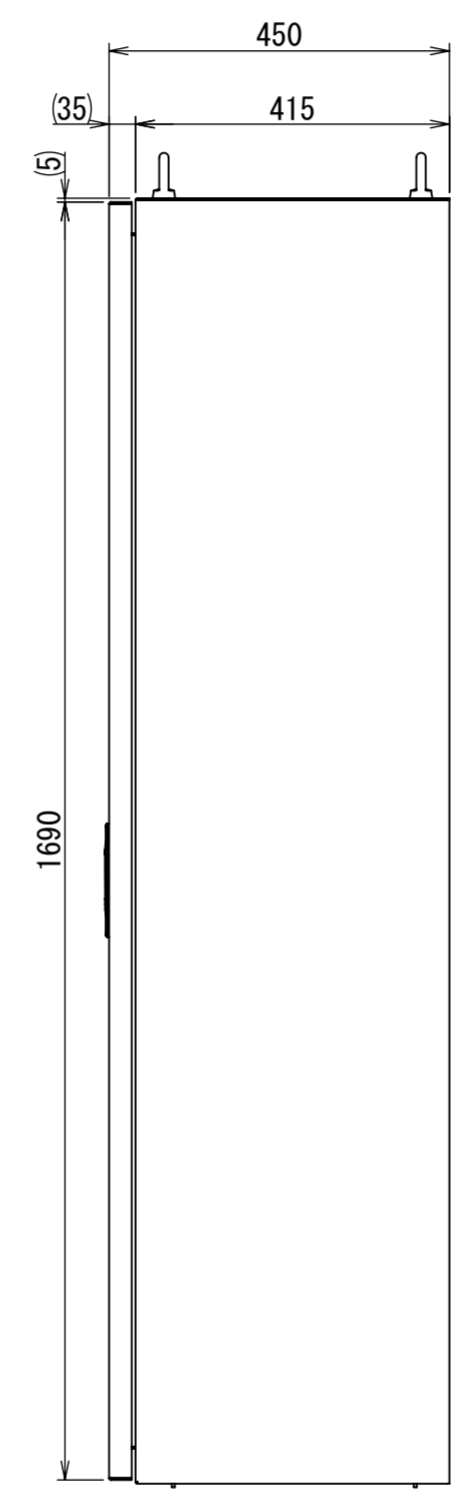

REV.	DESCRIPTION	DATE	APPVL.
A	新規作成	21/10/27	

Note :  
 材質 別途記載  
 塗装 5Y7/1. 半ツヤ (標準色)

Designed by Yokogawa	Checked by -	Approved by - date -	Filename FEW0000A00a	Date 21/10/27	Scale 1:10
エス・ディ・エス株式会社			自立制御盤/FE45-1617W		
			FEW468A00	Edition A	Sheet 1/2

Designed by Yokogawa	Checked by -	Approved by - date -	Filename FEW00000A00a	Date 21/10/27	Scale 1:13
エス・ディ・エス株式会社			自立制御盤/FE45-1617W		
			FEW468A00	Edition A	Sheet 2/2