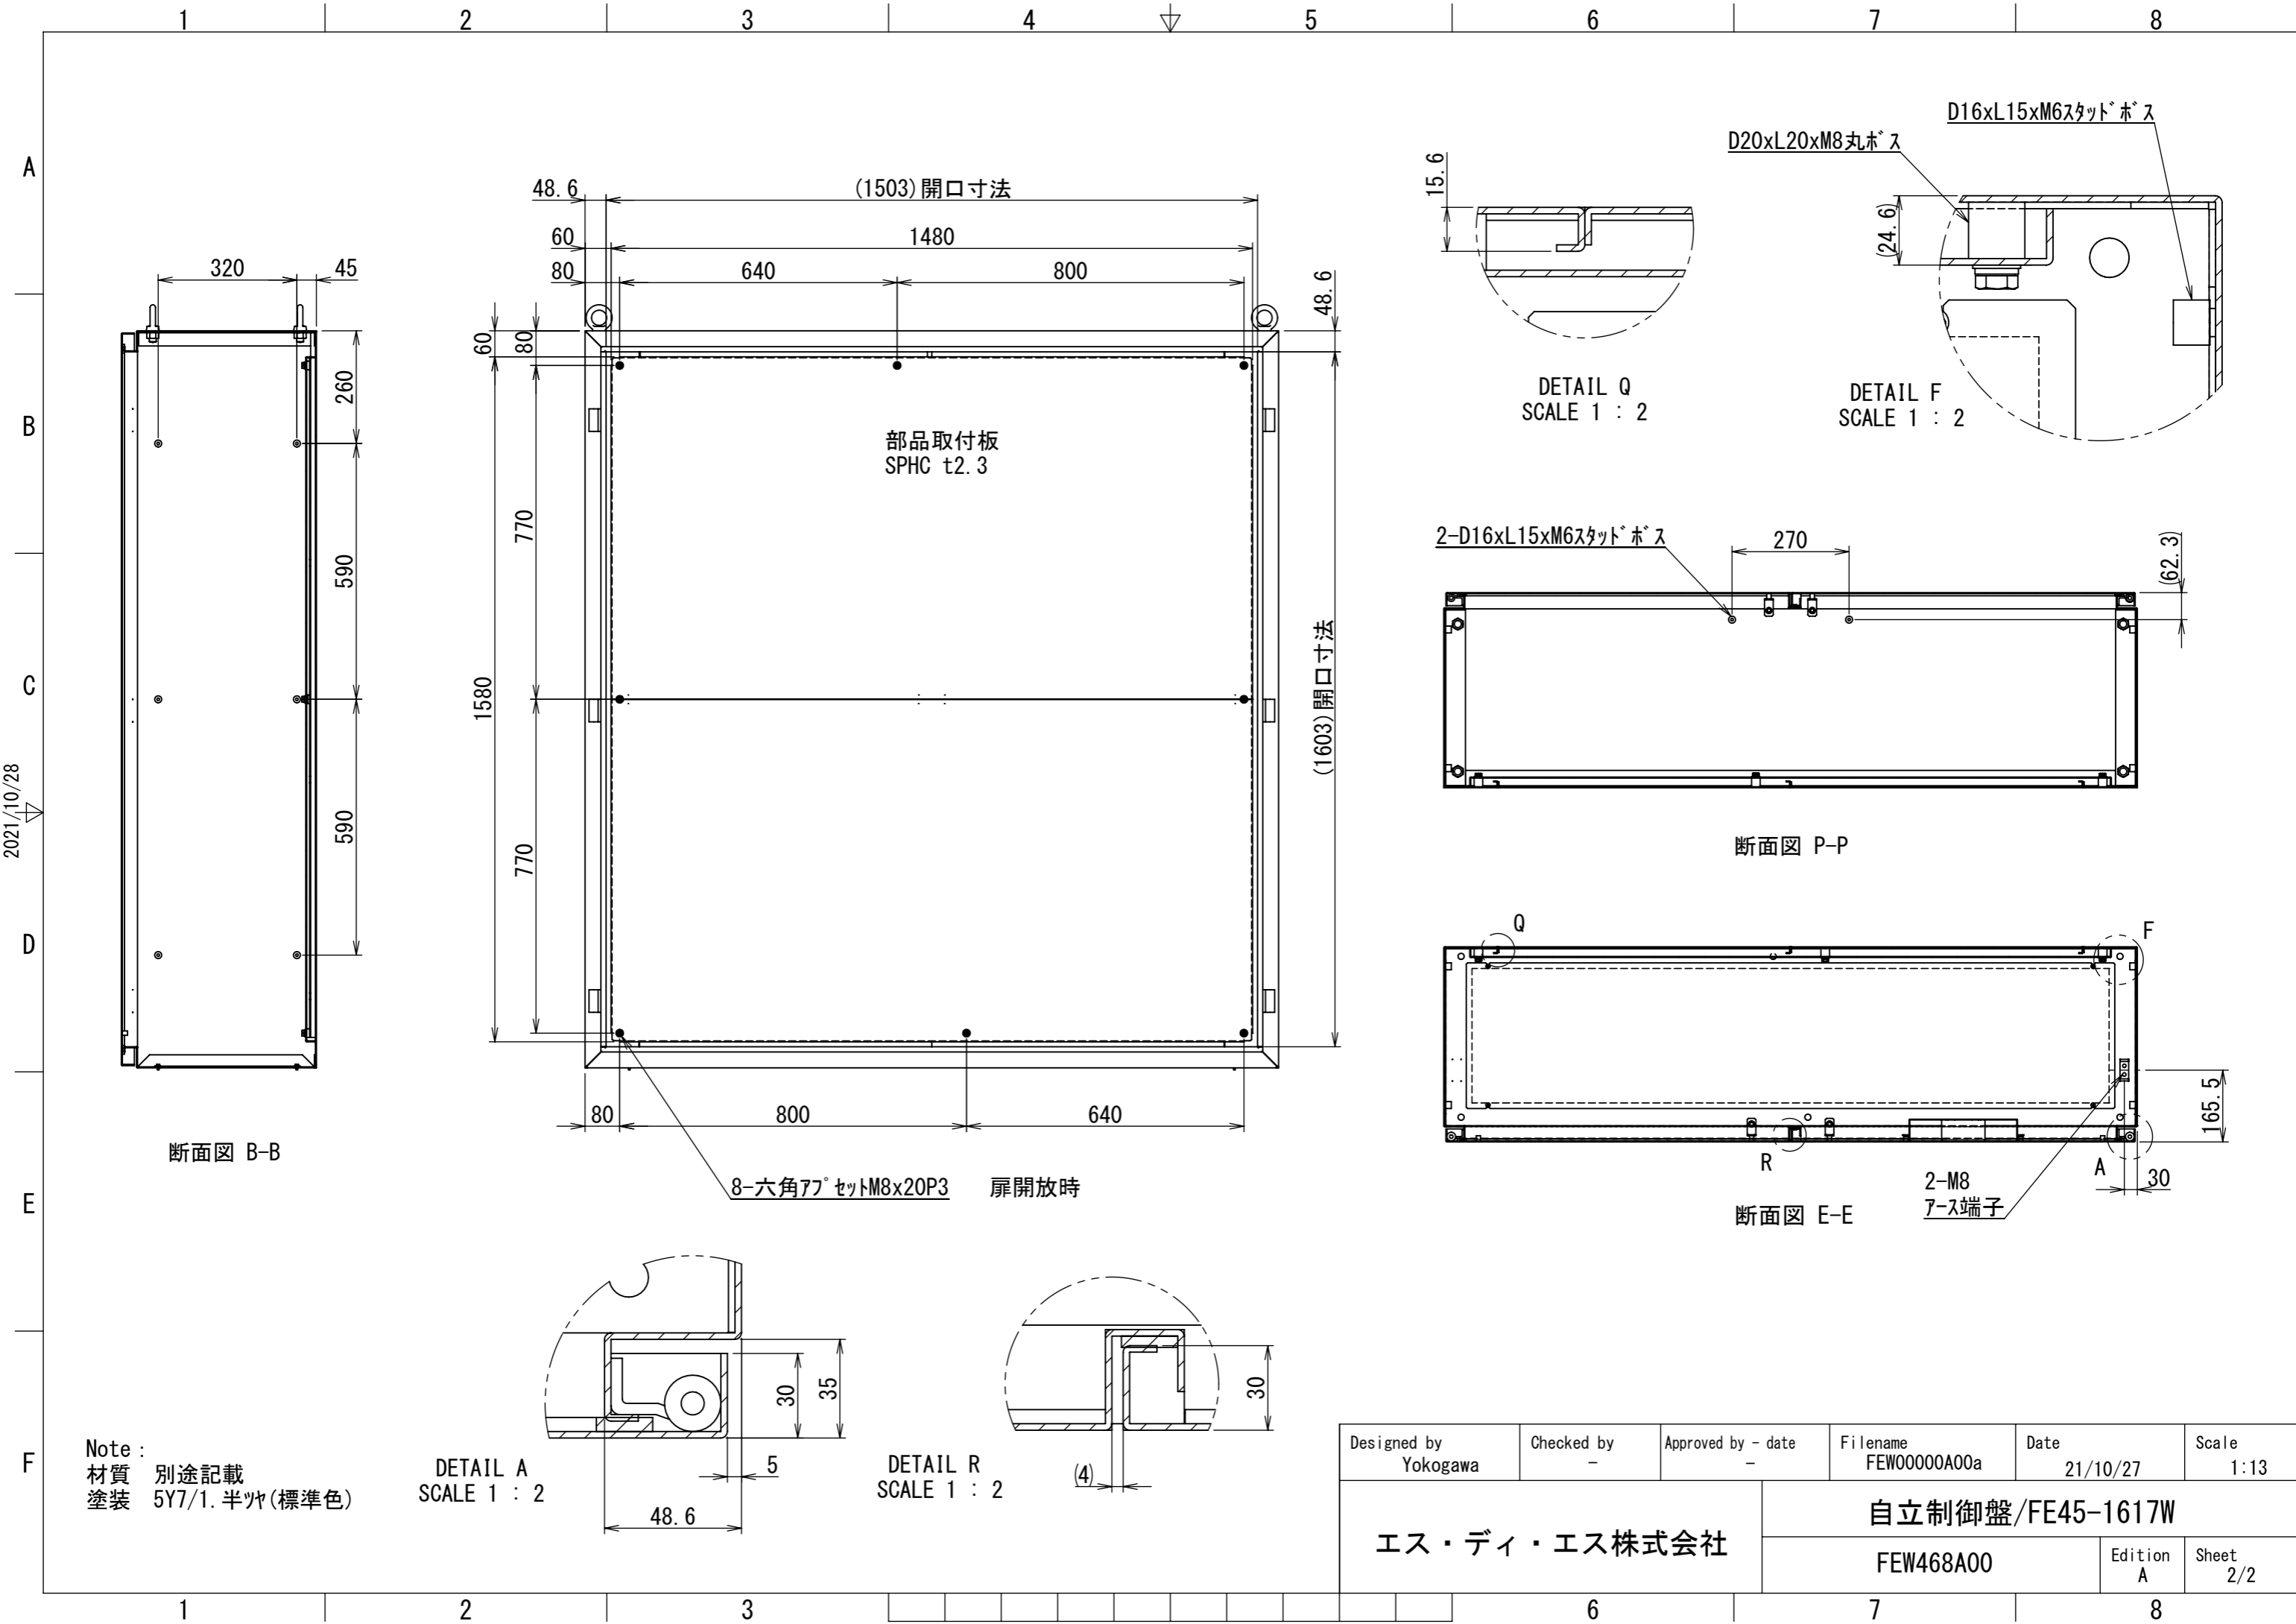

REV.	DESCRIPTION	DATE	APPVL.
A	新規作成	21/10/27	

Note :  
 材質 別途記載  
 塗装 5Y7/1. 半ツヤ (標準色)

Designed by Yokogawa	Checked by -	Approved by - date -	Filename FEW0000A00a	Date 21/10/27	Scale 1:10
エス・ディ・エス株式会社			自立制御盤/FE45-1617W		
			FEW468A00	Edition A	Sheet 1/2

Designed by Yokogawa	Checked by -	Approved by - date -	Filename FEW00000A00a	Date 21/10/27	Scale 1:13
エス・ディ・エス株式会社			自立制御盤/FE45-1617W		
			FEW468A00	Edition A	Sheet 2/2