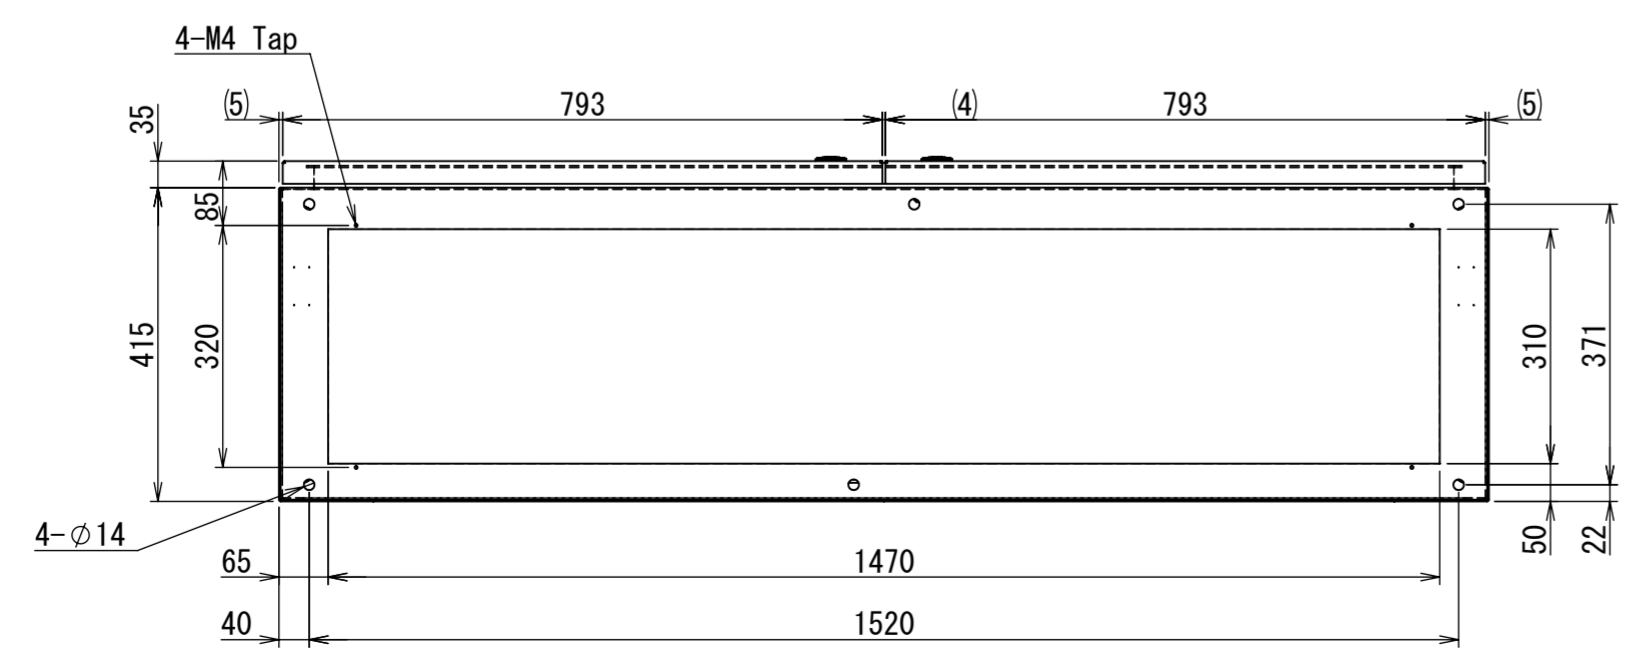

REV.	DESCRIPTION	DATE	APPVL.
A	新規作成	21/10/27	

Note :  
 材質 別途記載  
 塗装 5Y7/1. 半ツヤ (標準色)

Designed by Yokogawa	Checked by -	Approved by - date -	Filename FEW0000A00a	Date 21/10/27	Scale 1:10
エス・ディ・エス株式会社			自立制御盤/FE45-1617W		
			FEW468A00	Edition A	Sheet 1/2

Designed by Yokogawa	Checked by -	Approved by - date -	Filename FEW00000A00a	Date 21/10/27	Scale 1:13
エス・ディ・エス株式会社			自立制御盤/FE45-1617W		
			FEW468A00	Edition A	Sheet 2/2