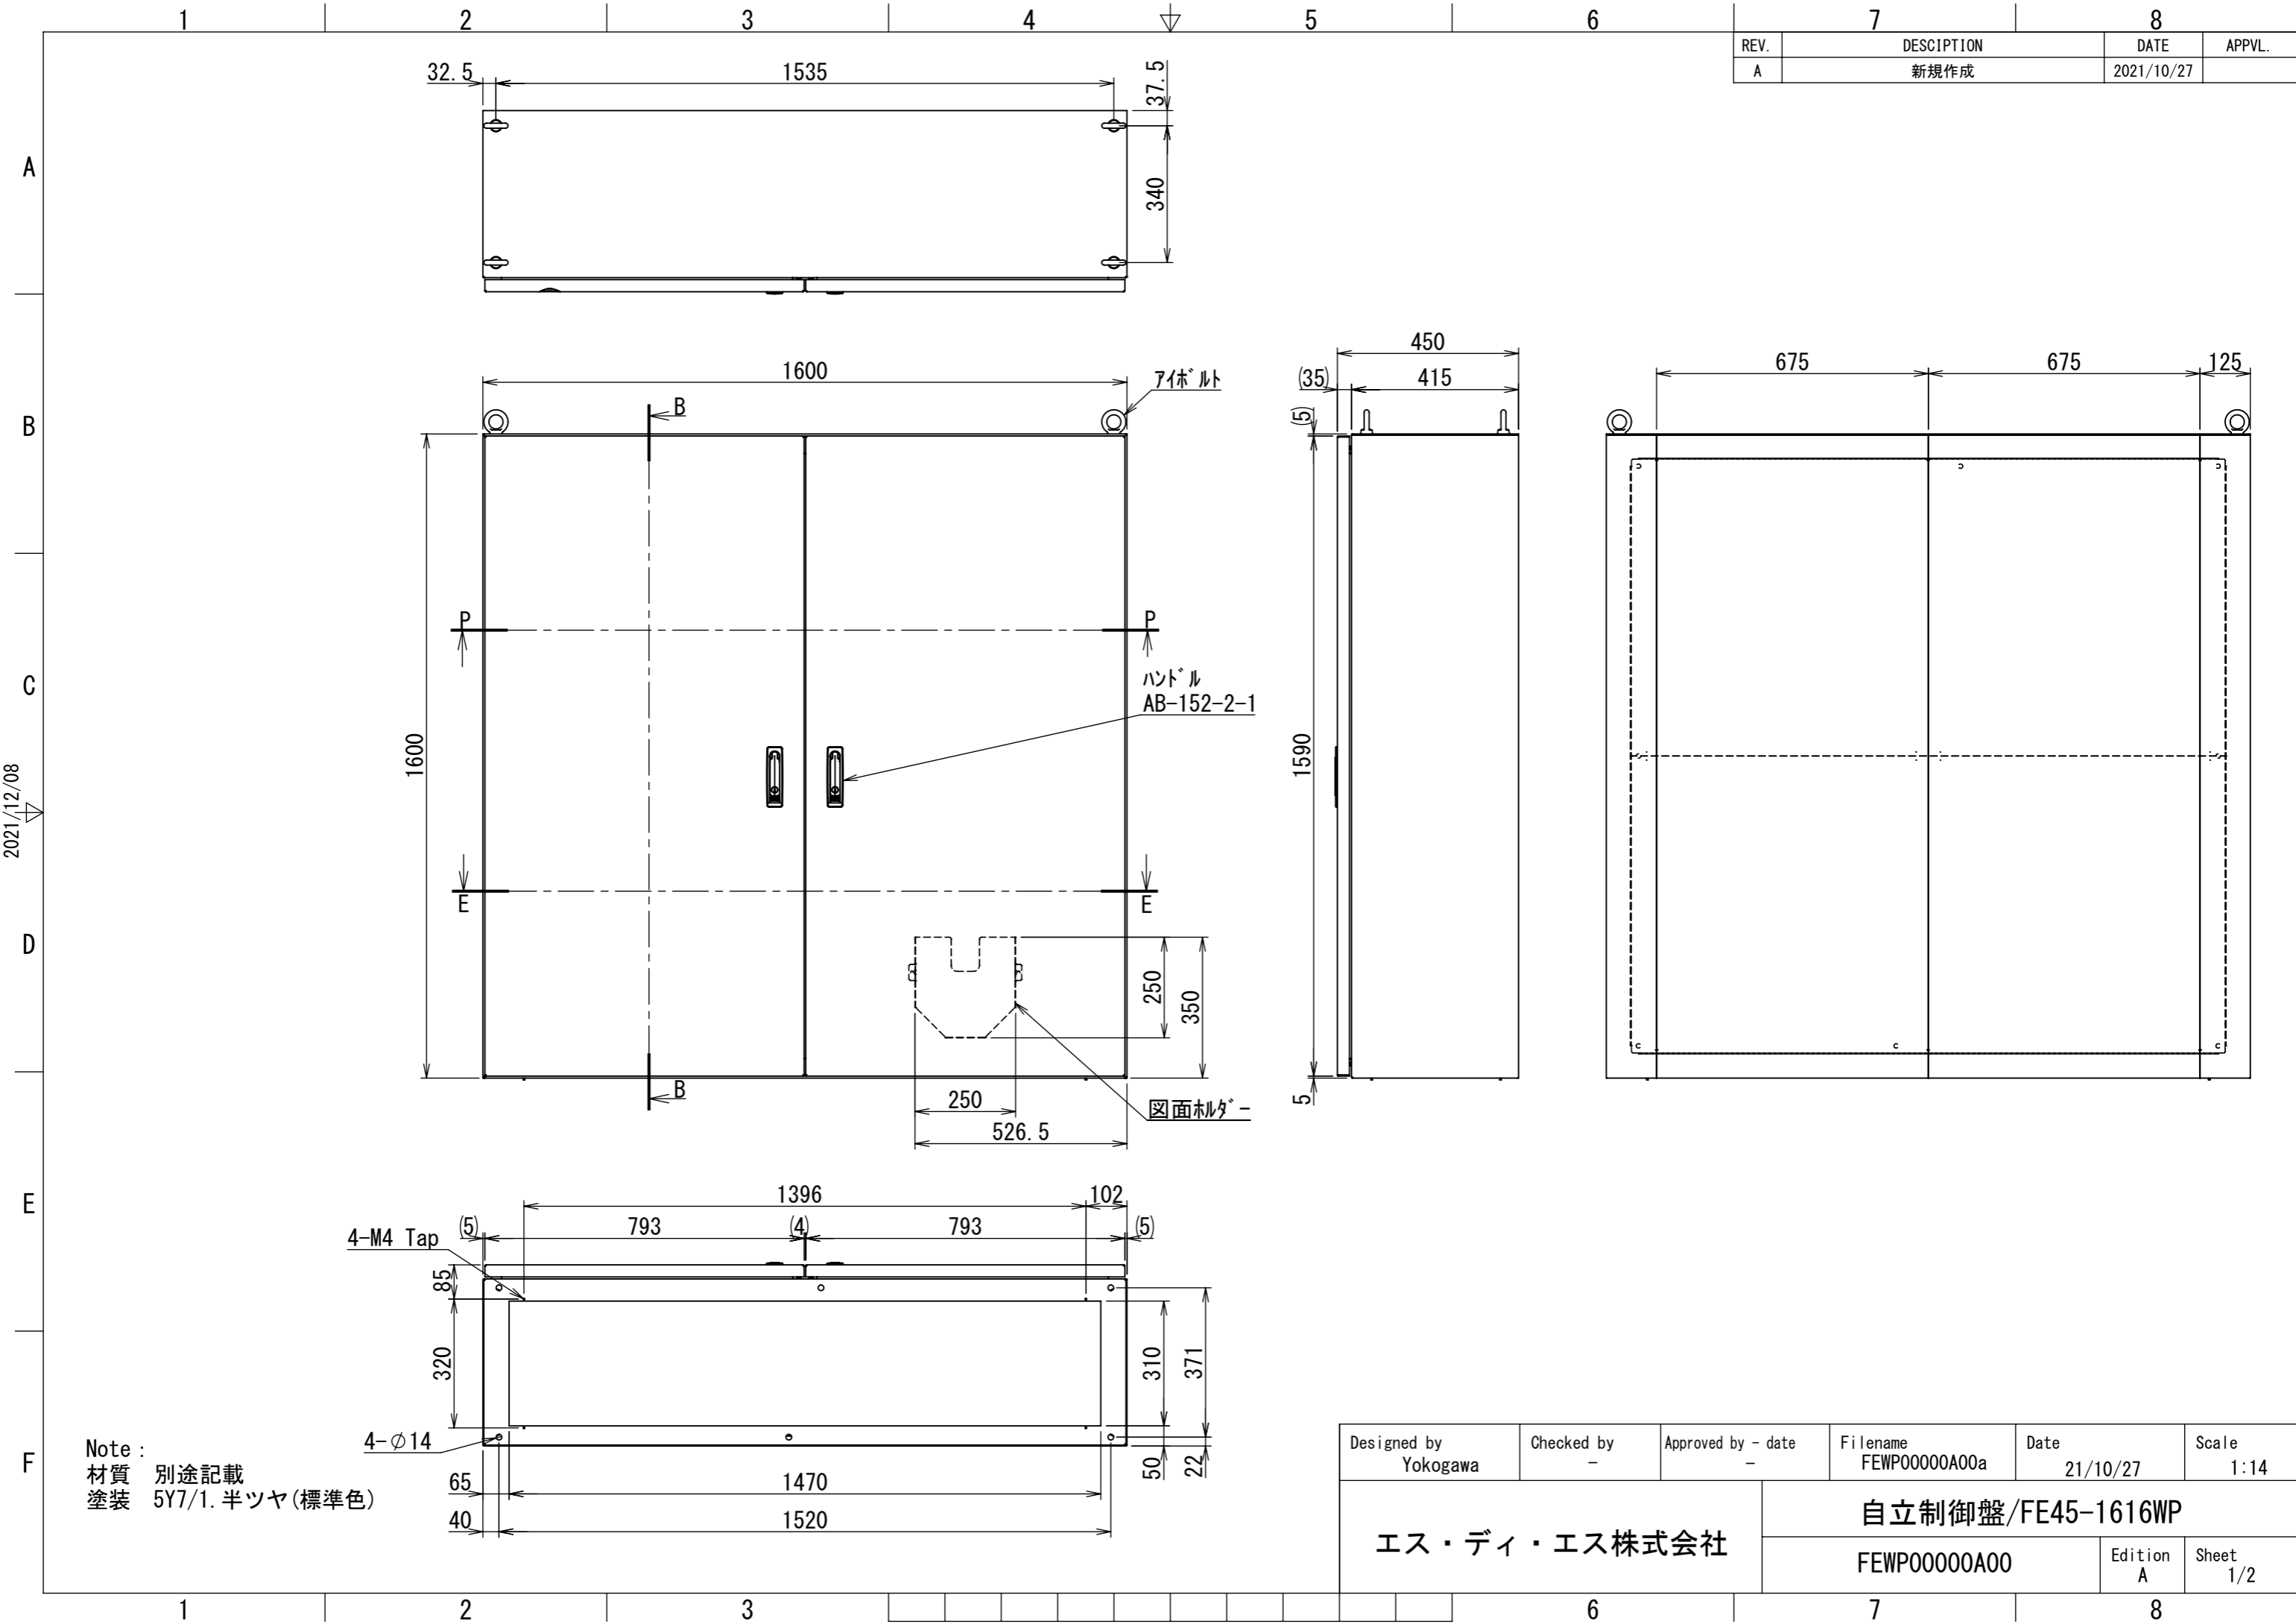

REV.	DESCRIPTION	DATE	APPL.
A	新規作成	2021/10/27	

2021/12/08

Note :
 材質 別途記載
 塗装 5Y7/1. 半ツヤ(標準色)

Designed by Yokogawa	Checked by -	Approved by - date -	Filename FEWP00000A00a	Date 21/10/27	Scale 1:14
エス・ディ・エス株式会社			自立制御盤/FE45-1616WP		
			FEWP00000A00	Edition A	Sheet 1/2

2021/12/08

Note :
 材質 別途記載
 塗装 5Y7/1. 半ツヤ(標準色)

Designed by Yokogawa	Checked by -	Approved by - date -	Filename FEWP00000A00a	Date 21/10/27	Scale 1:12
エス・ディ・エス株式会社			自立制御盤/FE45-1616WP		
			FEWP00000A00	Edition A	Sheet 2/2