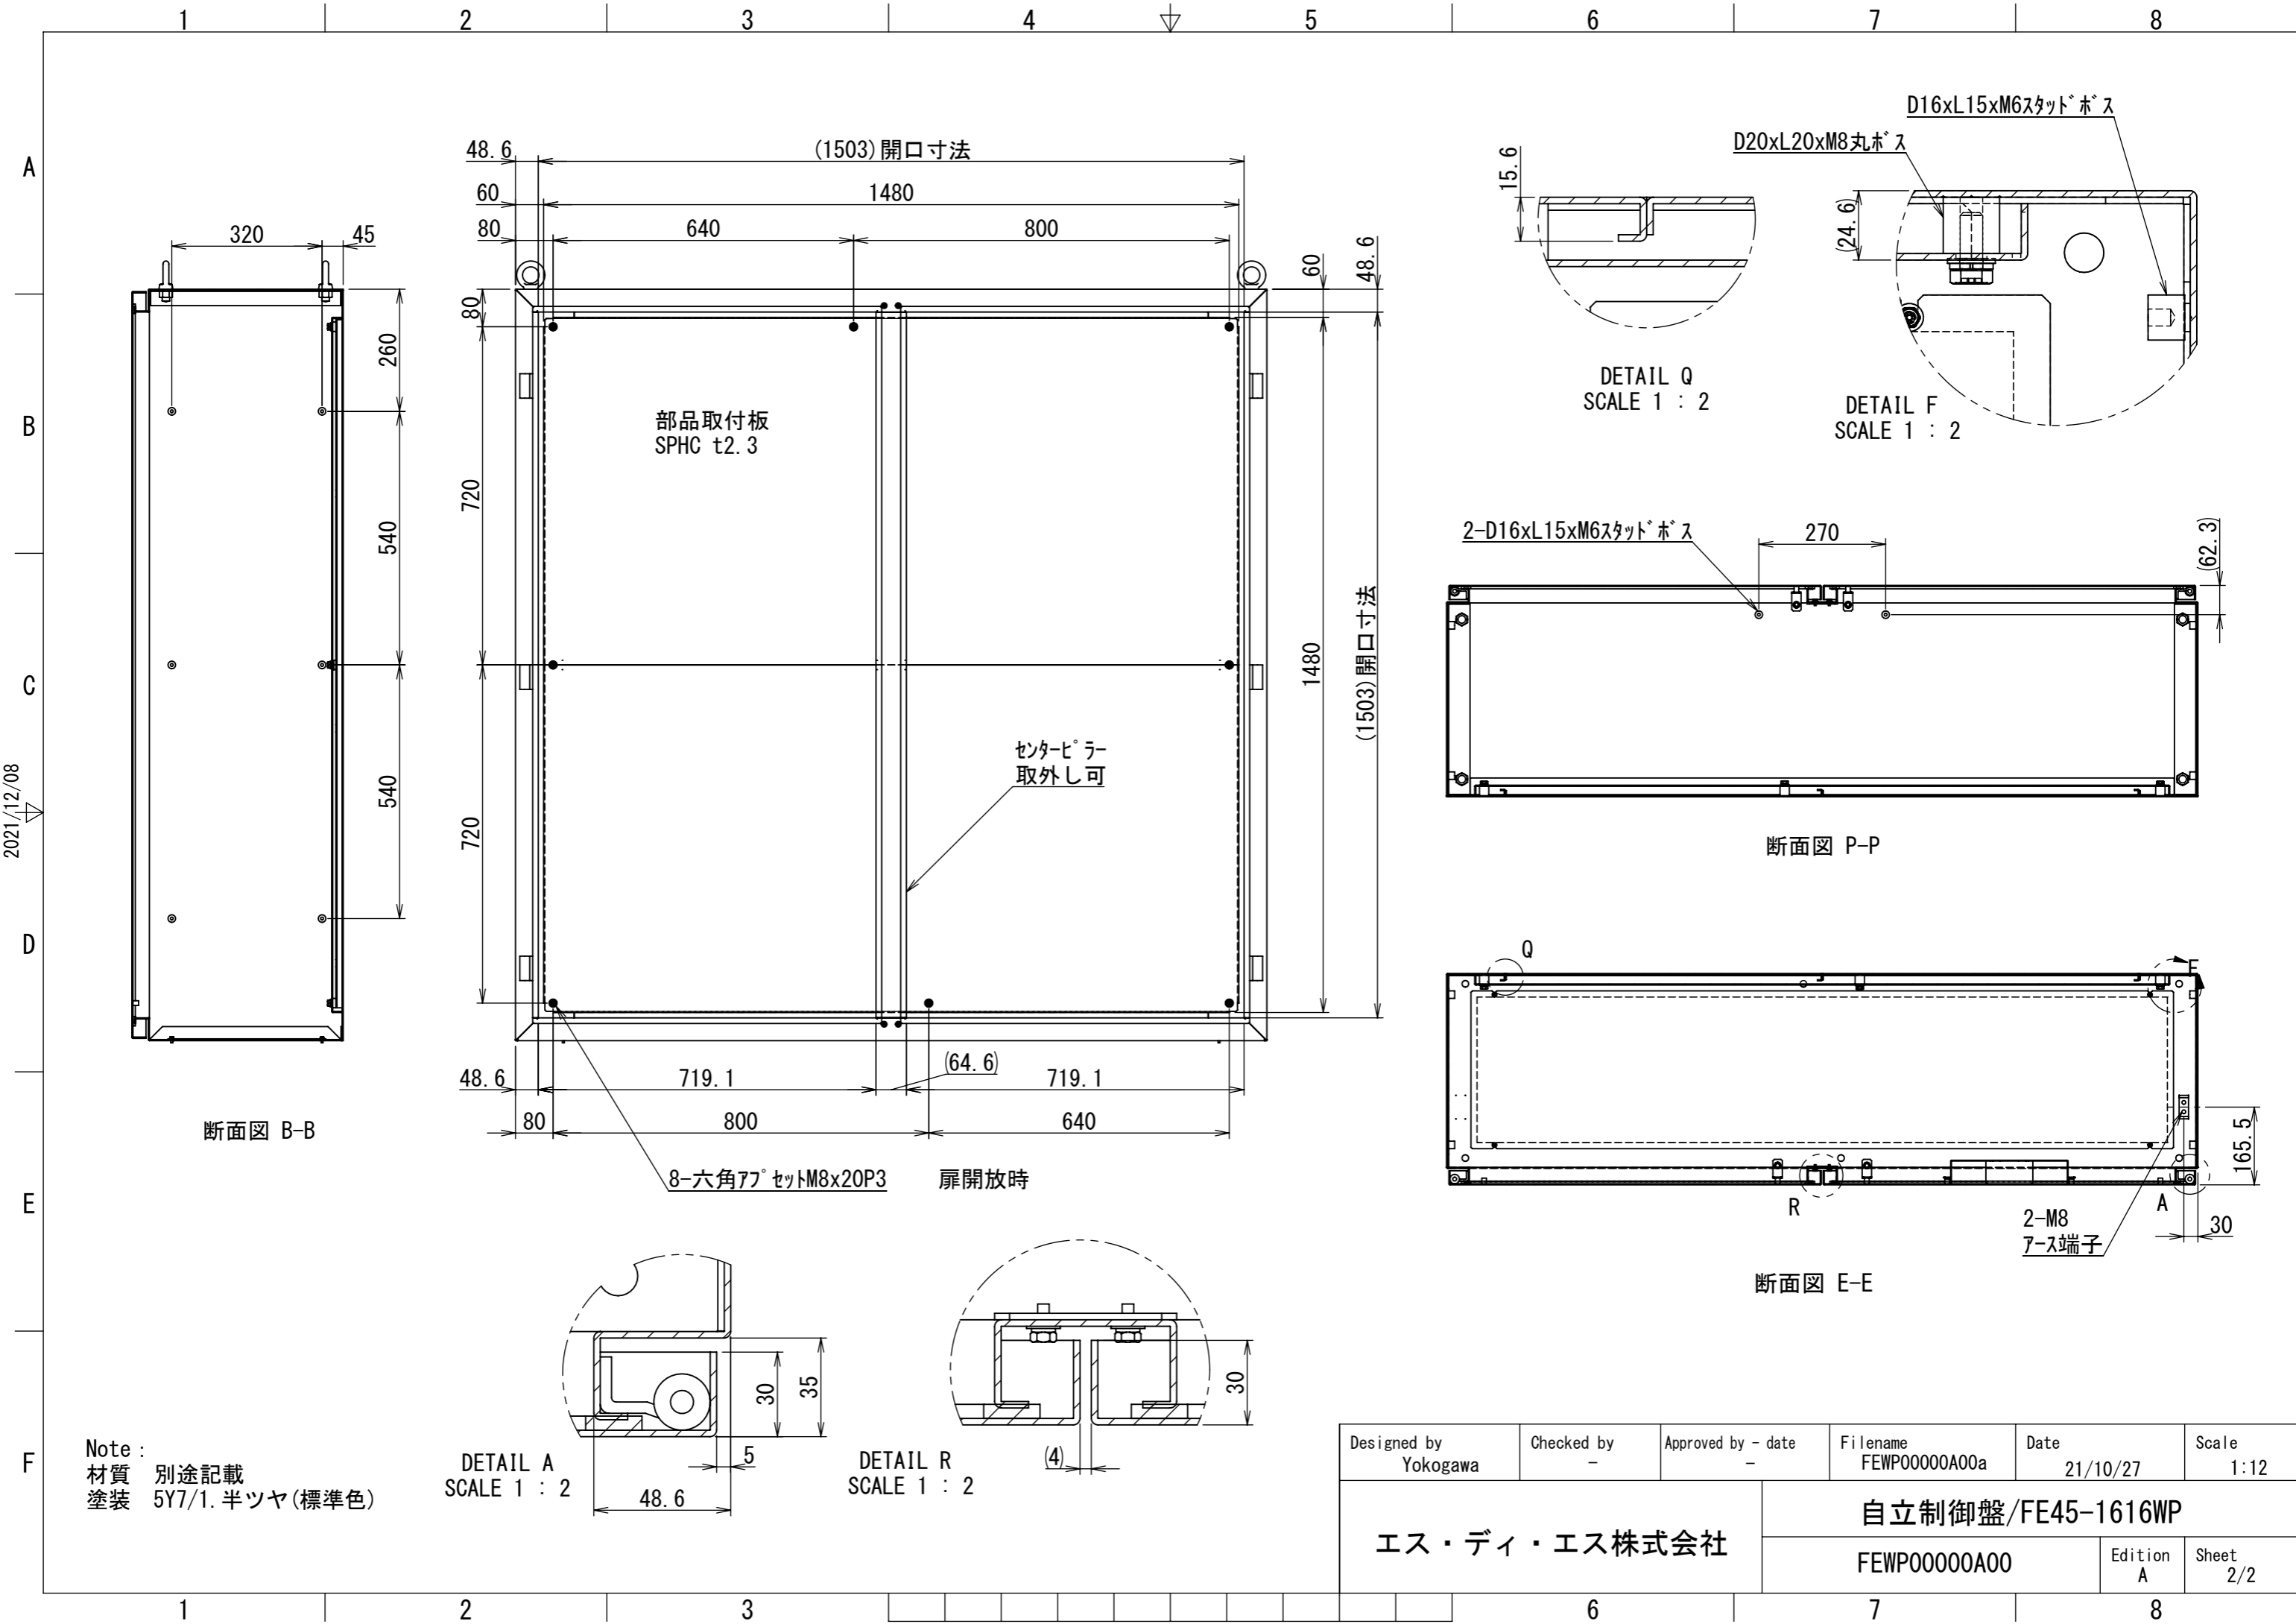

REV.	DESCRIPTION	DATE	APPL.
A	新規作成	2021/10/27	

2021/12/08

Note :
 材質 別途記載
 塗装 5Y7/1. 半ツヤ(標準色)

Designed by Yokogawa	Checked by -	Approved by - date -	Filename FEWP00000A00a	Date 21/10/27	Scale 1:14
エス・ディ・エス株式会社			自立制御盤/FE45-1616WP		
			FEWP00000A00	Edition A	Sheet 1/2

2021/12/08

Note :
 材質 別途記載
 塗装 5Y7/1. 半ツヤ(標準色)

Designed by Yokogawa	Checked by -	Approved by - date -	Filename FEWP00000A00a	Date 21/10/27	Scale 1:12
エス・ディ・エス株式会社			自立制御盤/FE45-1616WP		
			FEWP00000A00	Edition A	Sheet 2/2