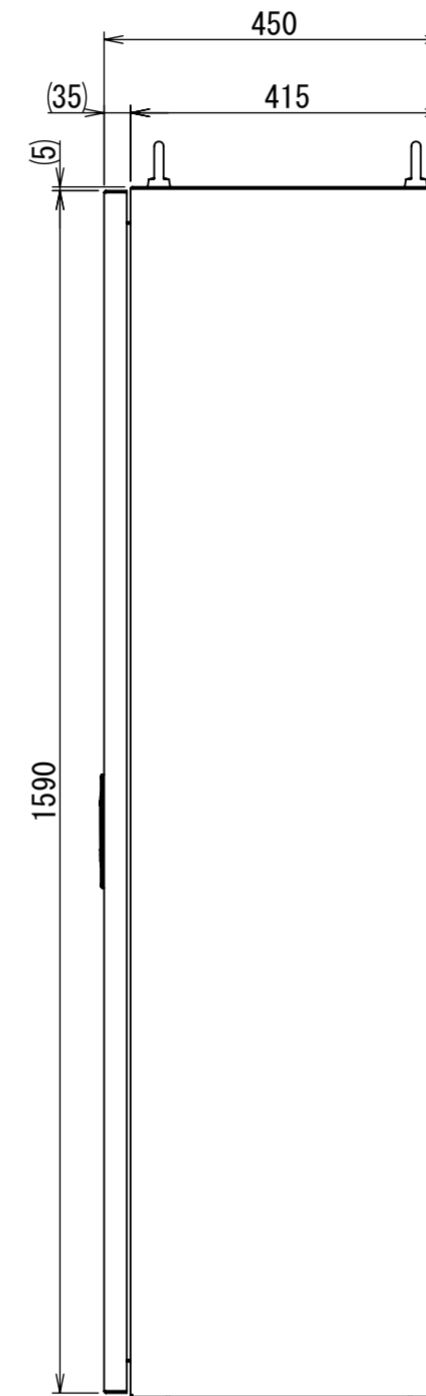

REV.	DESCRIPTION	DATE	APPVL.
A	新規作成	21/10/27	

Note :
 材質 別途記載
 塗装 5Y7/1. 半ツヤ(標準色)

Designed by Yokogawa	Checked by -	Approved by - date -	Filename FEW0000A00a	Date 21/10/27	Scale 1:10
エス・ディ・エス株式会社			自立制御盤/FE45-1616W		
			FEW467A00	Edition A	Sheet 1/2

2021/10/28

Note:
 材質 別途記載
 塗装 5Y7/1.半ツヤ(標準色)

Designed by Yokogawa	Checked by -	Approved by - date -	Filename FEW00000A00a	Date 21/10/27	Scale 1:13
エス・ディ・エス株式会社			自立制御盤/FE45-1616W		
			FEW467A00	Edition A	Sheet 2/2