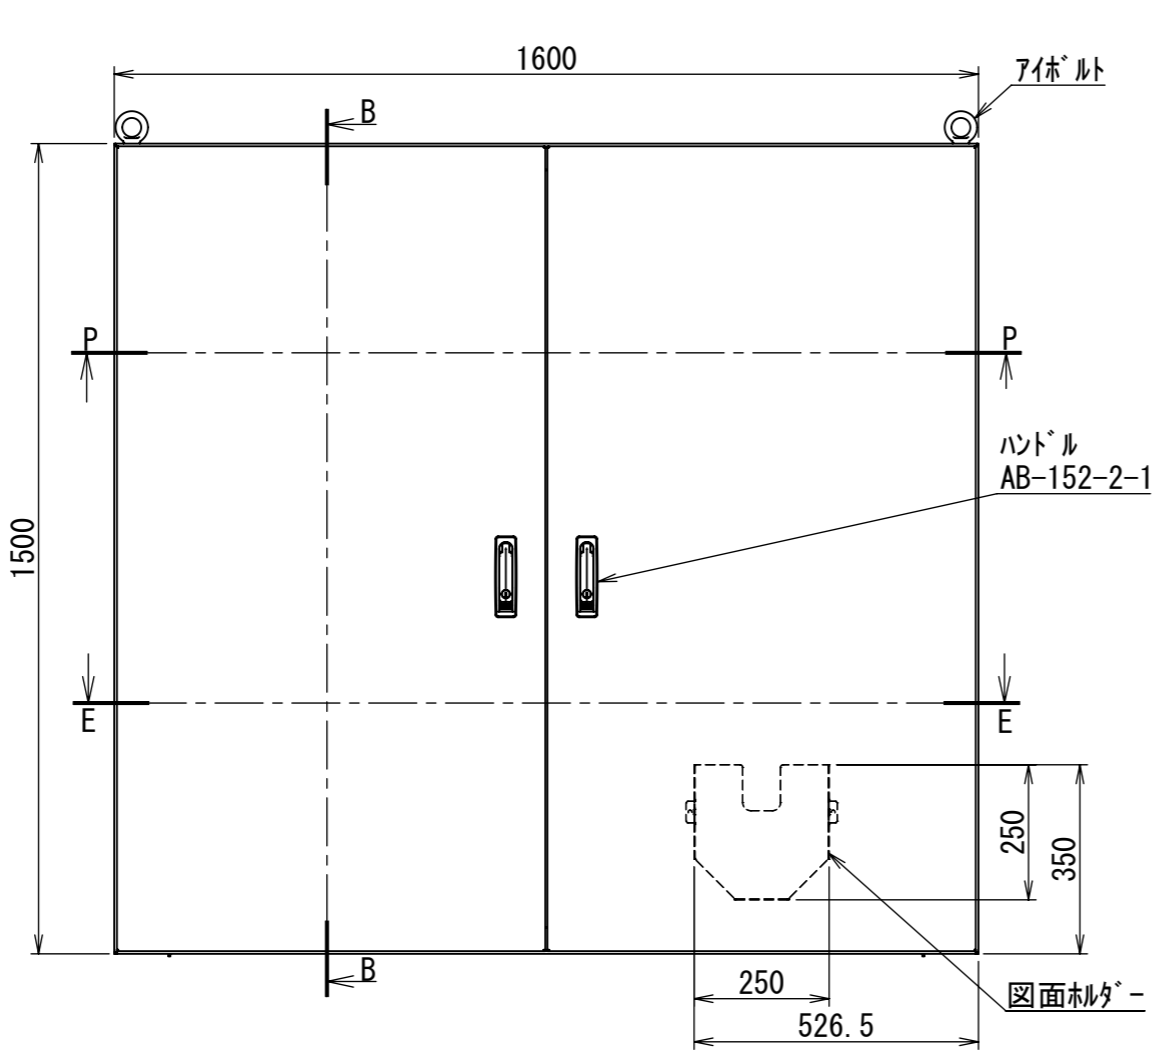

REV.	DESCRIPTION	DATE	APPL.
A	新規作成	2021/10/27	

Note :
 材質 別途記載
 塗装 5Y7/1. 半ツヤ(標準色)

Designed by Yokogawa	Checked by -	Approved by - date -	Filename FEWP00000A00a	Date 21/10/27	Scale 1:14
エス・ディ・エス株式会社			自立制御盤/FE45-1615WP		
			FEWP00000A00	Edition A	Sheet 1/2

2021/12/08

2021/12/08

Note :
 材質 別途記載
 塗装 5Y7/1. 半ツヤ(標準色)

Designed by Yokogawa	Checked by -	Approved by - date -	Filename FEWP00000A00a	Date 21/10/27	Scale 1:12
エス・ディ・エス株式会社			自立制御盤/FE45-1615WP		
			FEWP00000A00	Edition A	Sheet 2/2