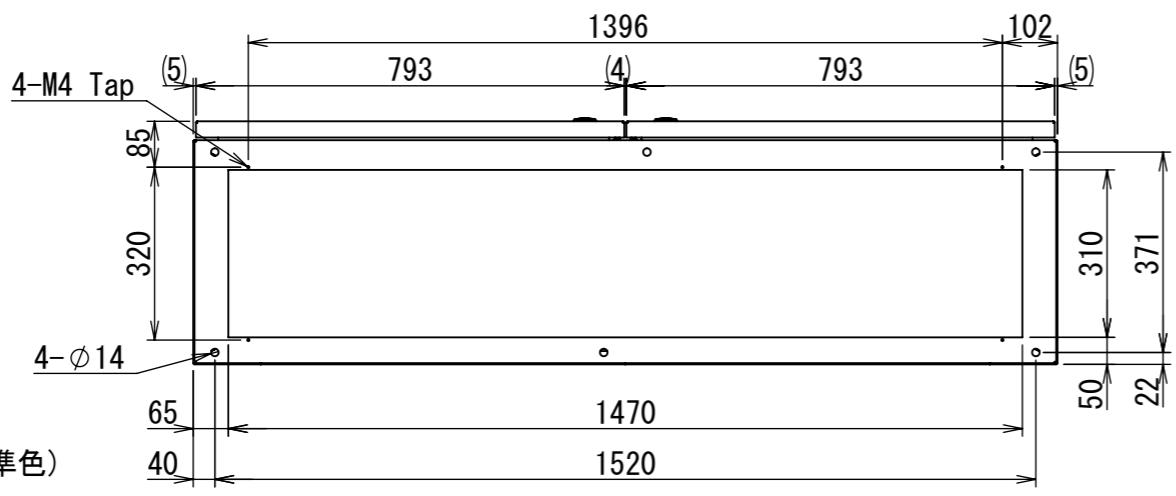

REV.	DESCRIPTION	DATE	APPL.
A	新規作成	2021/10/27	

Note :
 材質 別途記載
 塗装 5Y7/1. 半ツヤ(標準色)

Designed by Yokogawa	Checked by -	Approved by - date -	Filename FEWP00000A00a	Date 21/10/27	Scale 1:14
エス・ディ・エス株式会社			自立制御盤/FE45-1615WP		
			FEWP00000A00	Edition A	Sheet 1/2

2021/12/08

2021/12/08

Note :
 材質 別途記載
 塗装 5Y7/1. 半ツヤ(標準色)

Designed by Yokogawa	Checked by -	Approved by - date -	Filename FEWP00000A00a	Date 21/10/27	Scale 1:12
エス・ディ・エス株式会社			自立制御盤/FE45-1615WP		
			FEWP00000A00	Edition A	Sheet 2/2