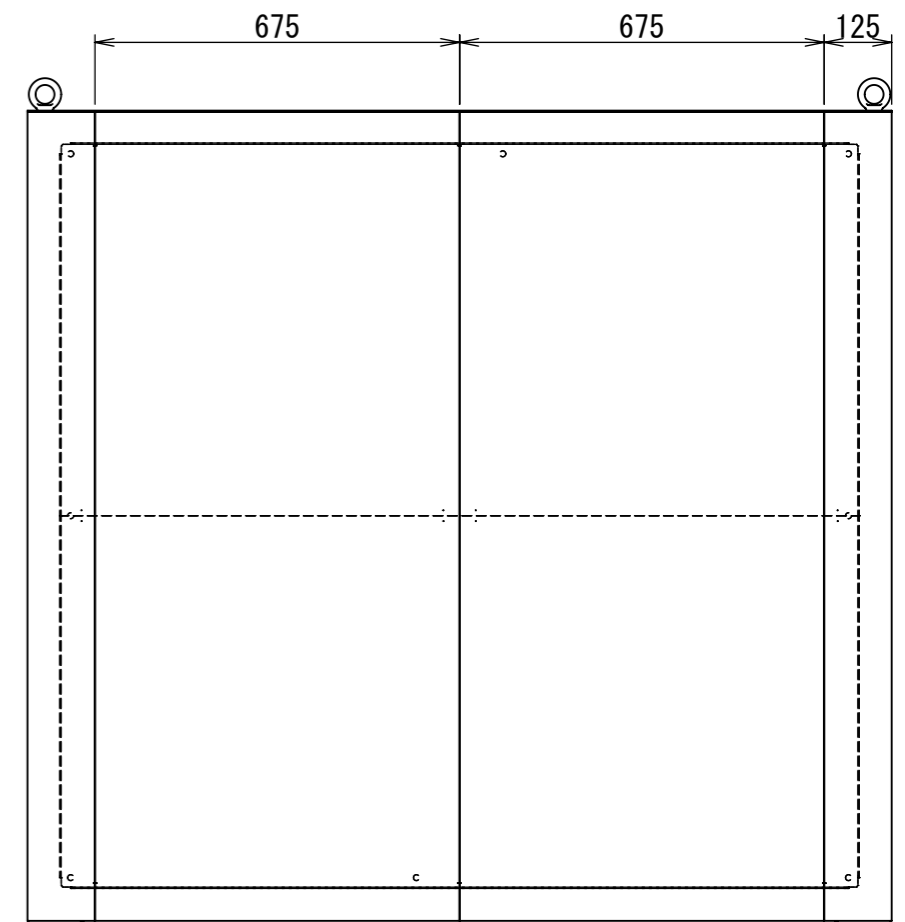

REV.	DESCRIPTION	DATE	APPL.
A	新規作成	2021/10/27	

Note :
 材質 別途記載
 塗装 5Y7/1. 半ツヤ(標準色)

Designed by Yokogawa	Checked by -	Approved by - date -	Filename FEWP00000A00a	Date 21/10/27	Scale 1:14
エス・ディ・エス株式会社			自立制御盤/FE45-1615WP		
			FEWP00000A00	Edition A	Sheet 1/2

2021/12/08

2021/12/08

Note :
 材質 別途記載
 塗装 5Y7/1. 半ツヤ(標準色)

Designed by Yokogawa	Checked by -	Approved by - date -	Filename FEWP00000A00a	Date 21/10/27	Scale 1:12
エス・ディ・エス株式会社			自立制御盤/FE45-1615WP		
			FEWP00000A00	Edition A	Sheet 2/2