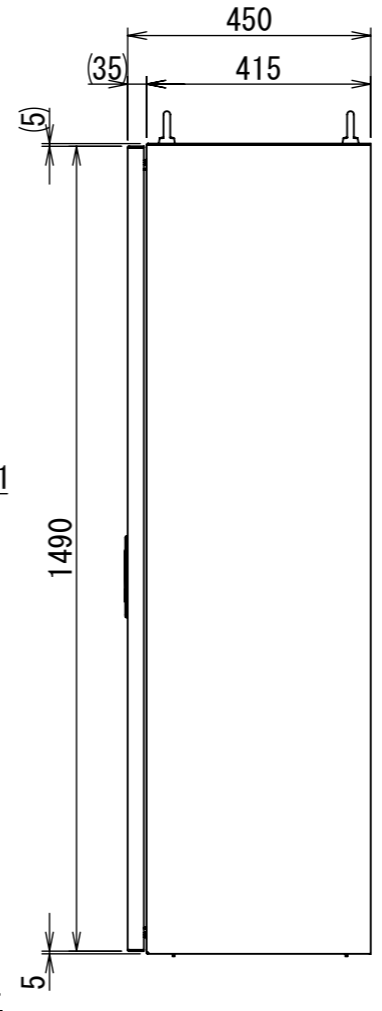

REV.	DESCRIPTION	DATE	APPL.
A	新規作成	2021/10/27	

Note :
 材質 別途記載
 塗装 5Y7/1. 半ツヤ(標準色)

Designed by Yokogawa	Checked by -	Approved by - date -	Filename FEWP00000A00a	Date 21/10/27	Scale 1:14
エス・ディ・エス株式会社			自立制御盤/FE45-1615WP		
			FEWP00000A00	Edition A	Sheet 1/2

2021/12/08

2021/12/08

Note :
 材質 別途記載
 塗装 5Y7/1. 半ツヤ(標準色)

Designed by Yokogawa	Checked by -	Approved by - date -	Filename FEWP00000A00a	Date 21/10/27	Scale 1:12
エス・ディ・エス株式会社			自立制御盤/FE45-1615WP		
			FEWP00000A00	Edition A	Sheet 2/2