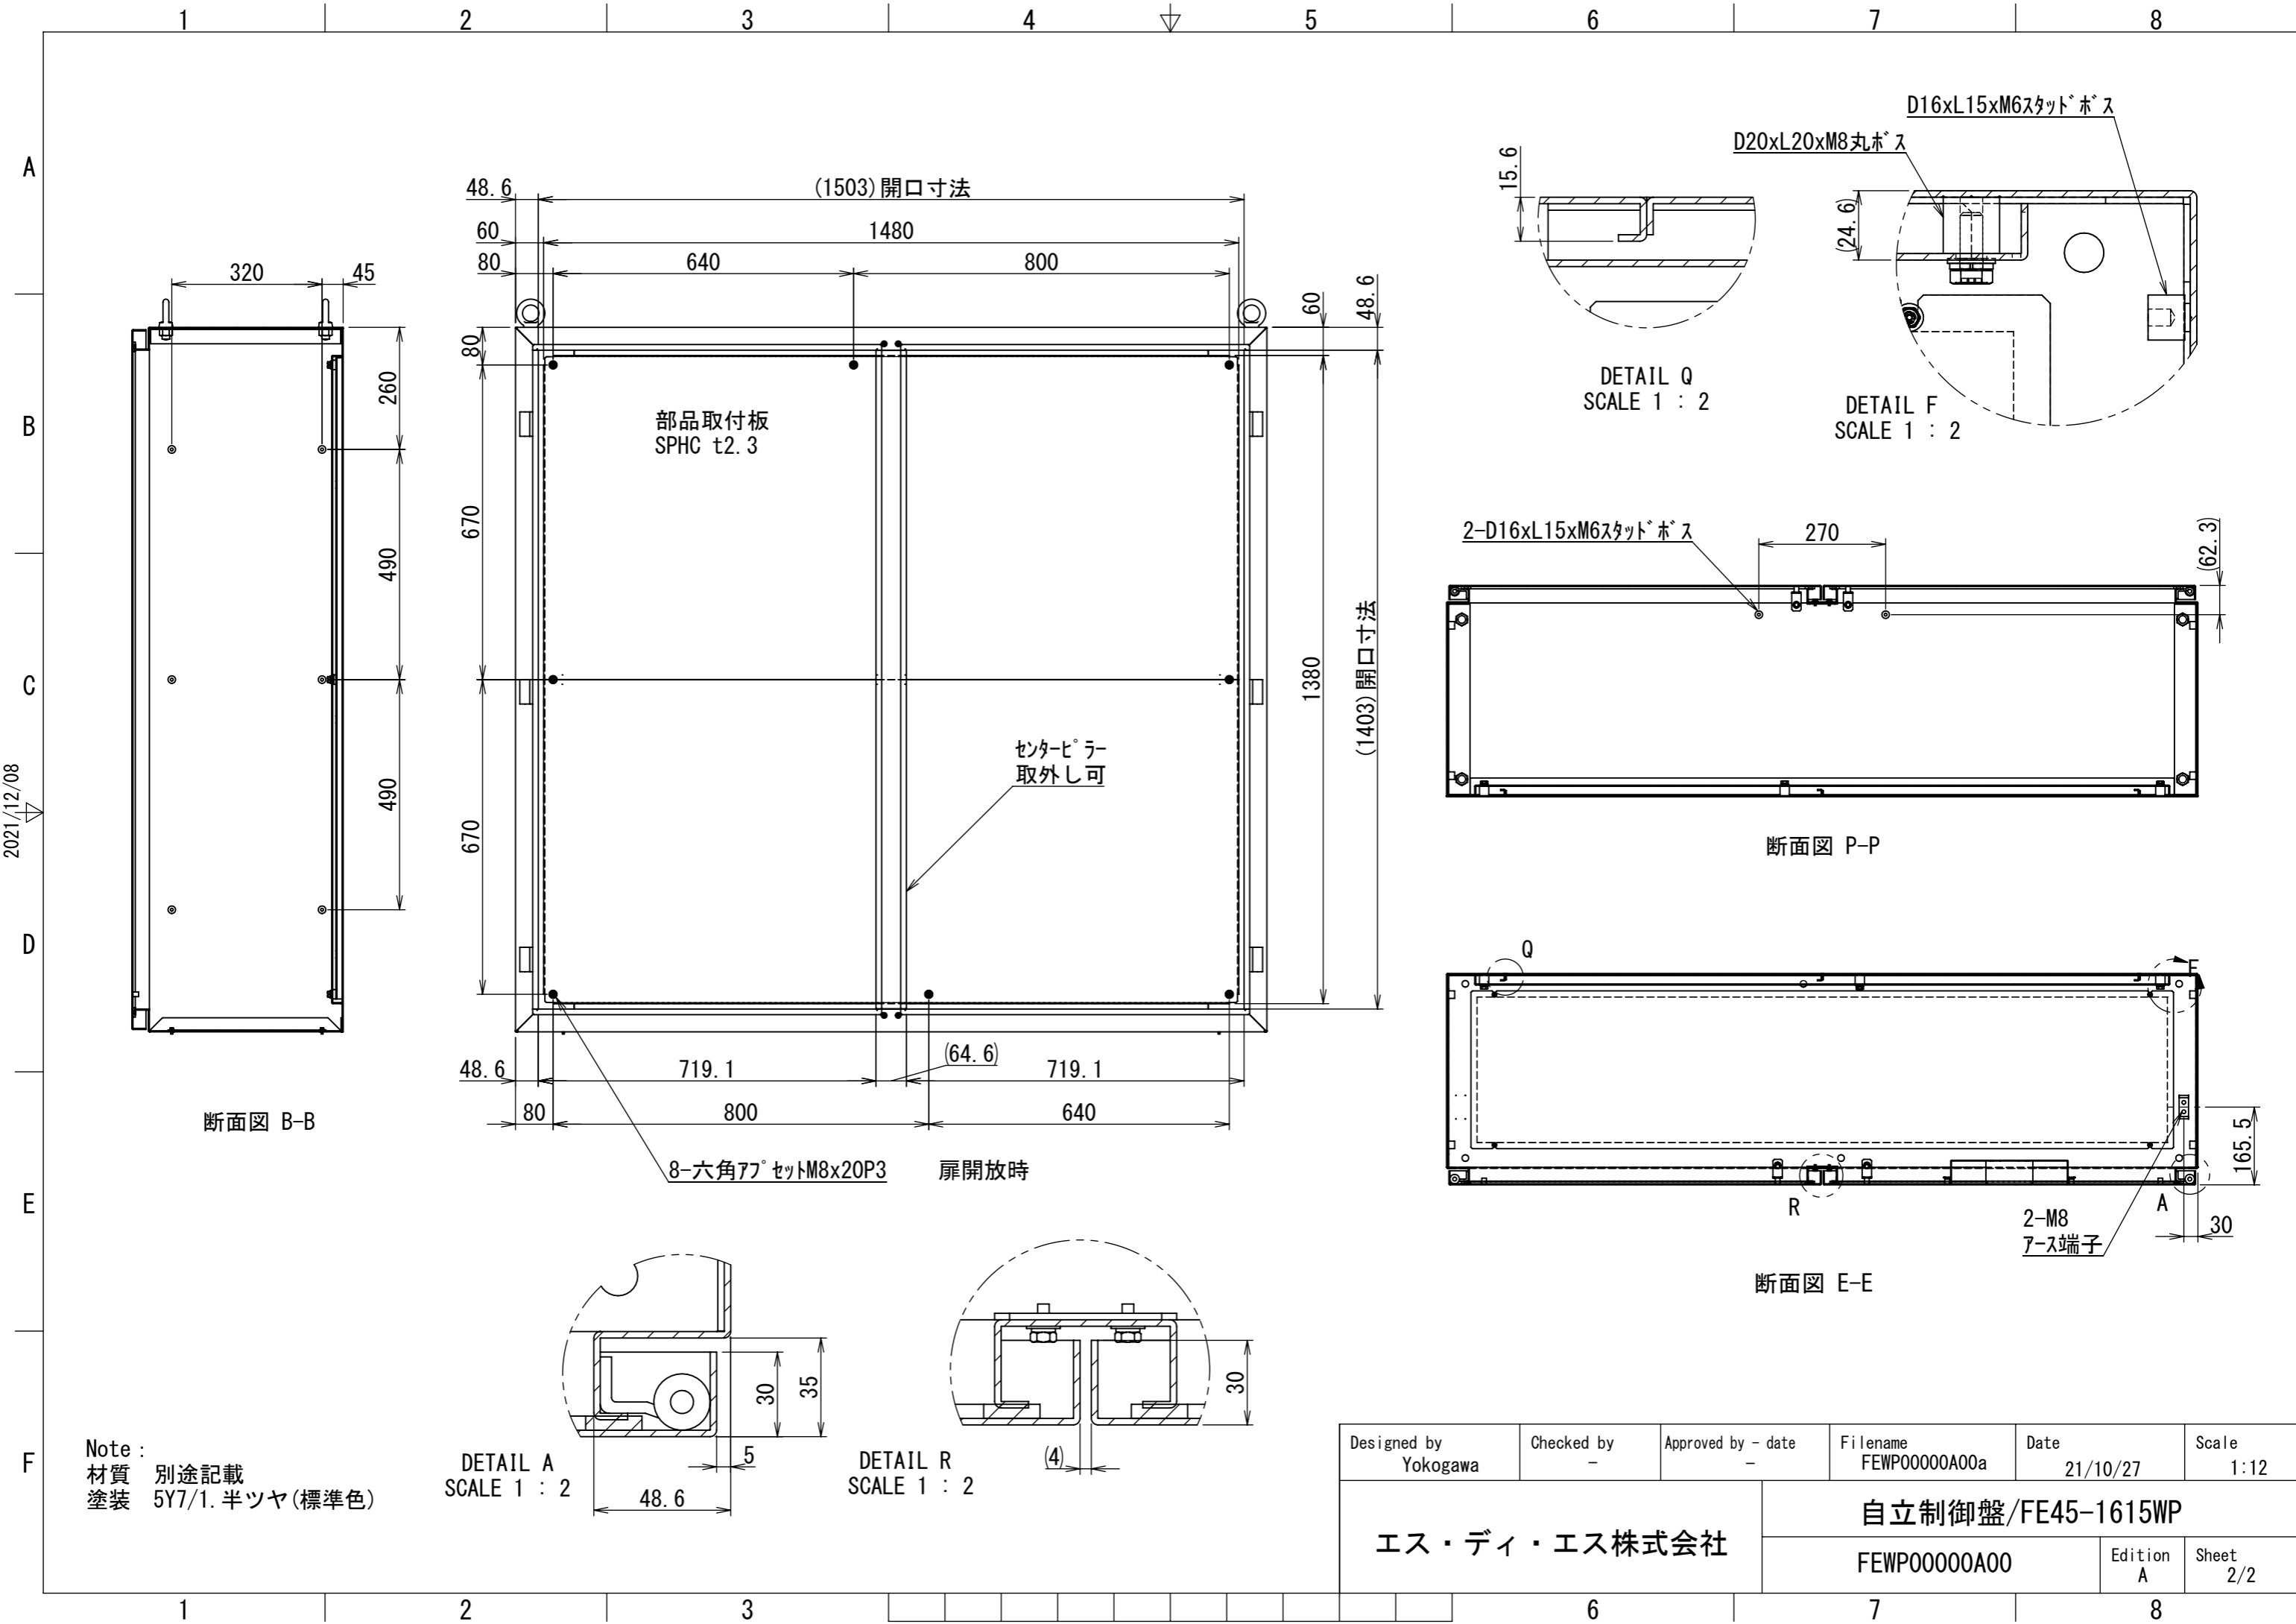

REV.	DESCRIPTION	DATE	APPL.
A	新規作成	2021/10/27	

Note :
 材質 別途記載
 塗装 5Y7/1. 半ツヤ(標準色)

Designed by Yokogawa	Checked by -	Approved by - date -	Filename FEWP00000A00a	Date 21/10/27	Scale 1:14
エス・ディ・エス株式会社			自立制御盤/FE45-1615WP		
			FEWP00000A00	Edition A	Sheet 1/2

2021/12/08

2021/12/08

Note :
 材質 別途記載
 塗装 5Y7/1. 半ツヤ(標準色)

Designed by Yokogawa	Checked by -	Approved by - date -	Filename FEWP00000A00a	Date 21/10/27	Scale 1:12
エス・ディ・エス株式会社			自立制御盤/FE45-1615WP		
			FEWP00000A00	Edition A	Sheet 2/2