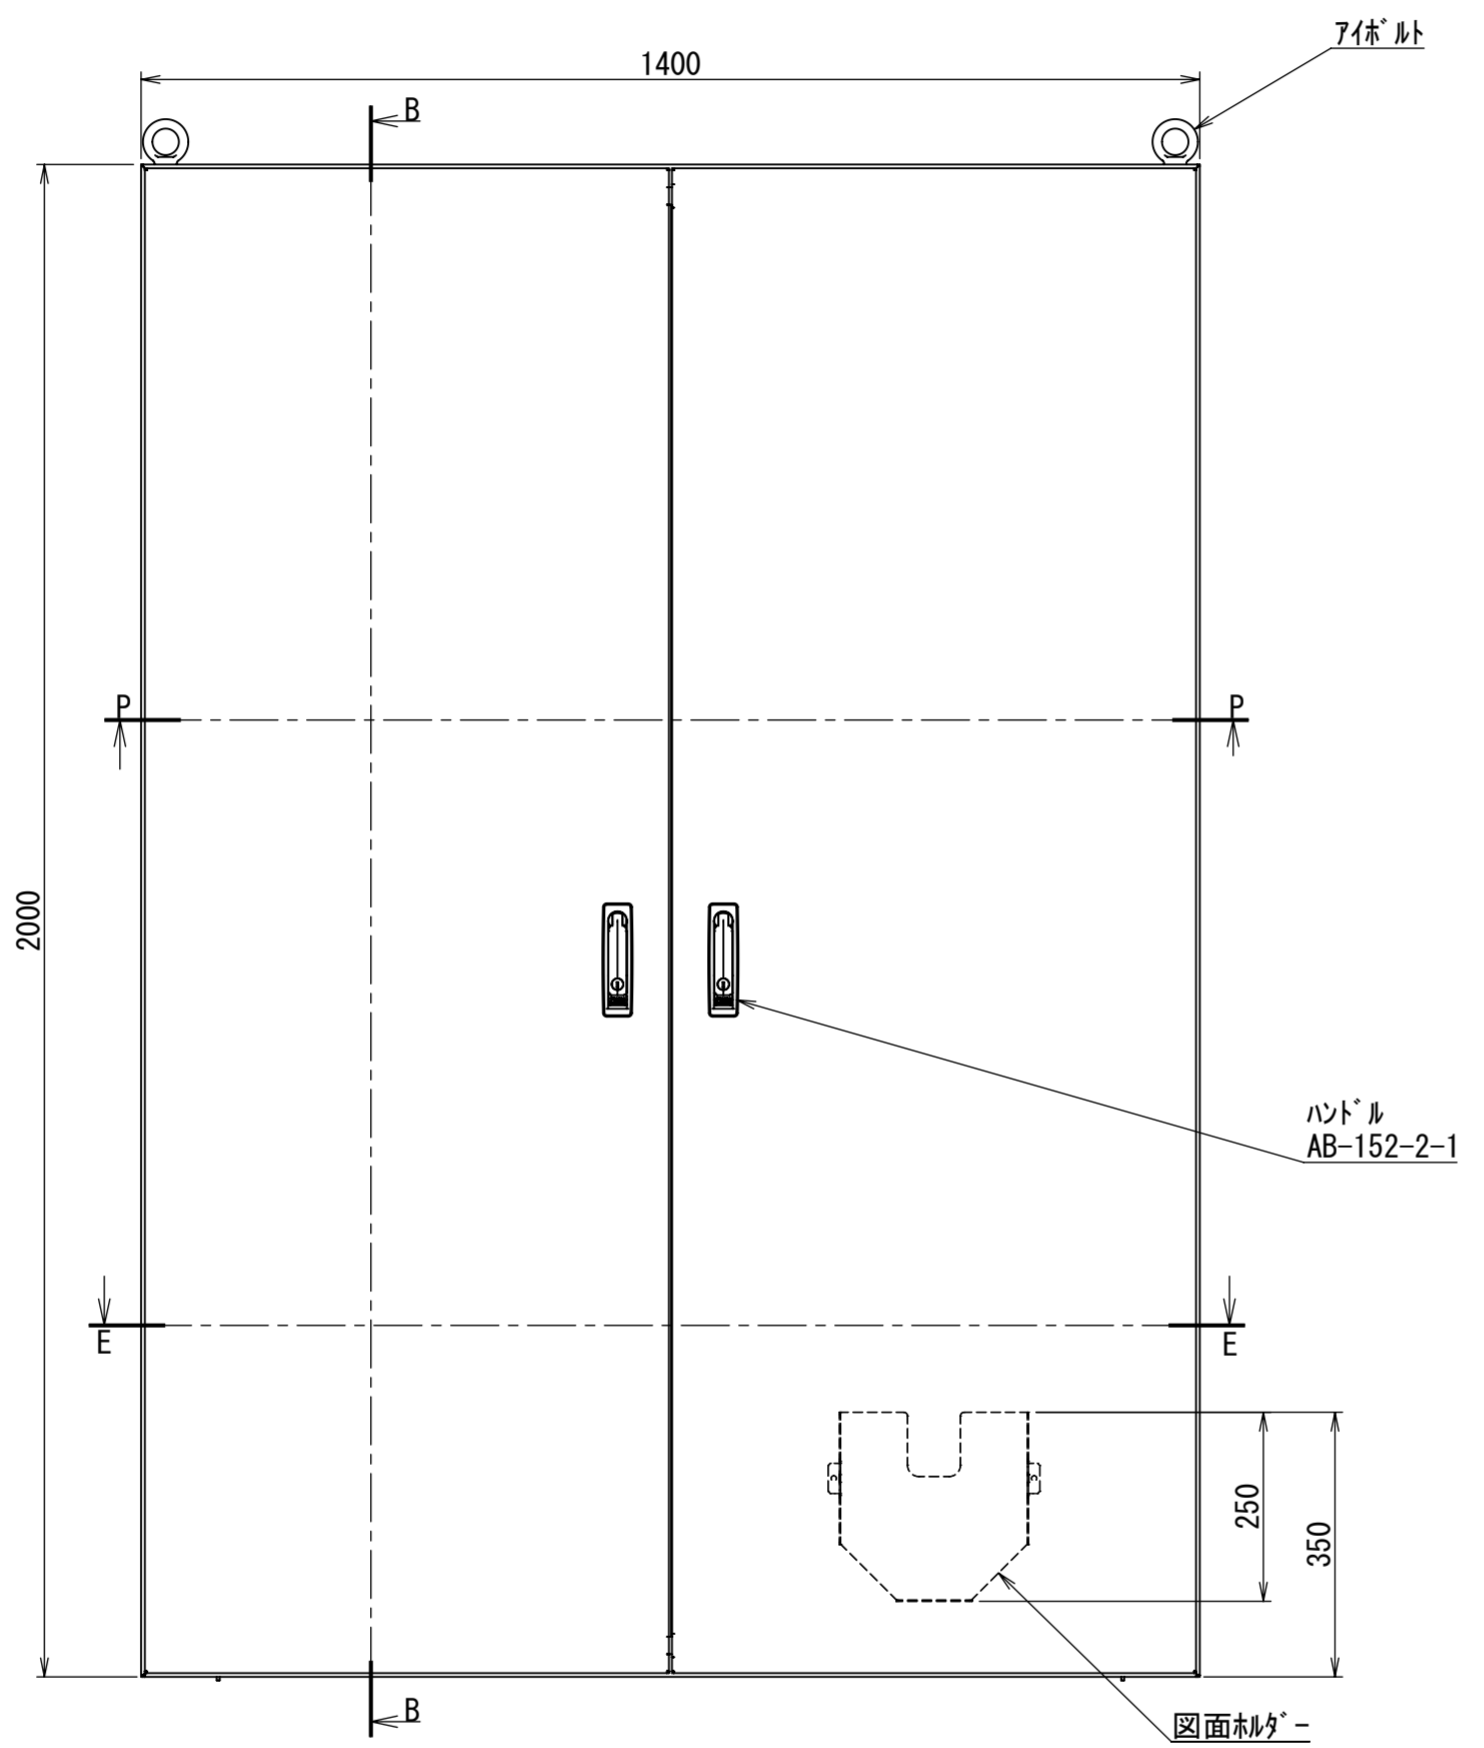

REV.	DESCRIPTION	DATE	APPVL.
A	新規作成	21/10/27	

Note :
 材質 別途記載
 塗装 5Y7/1. 半ツヤ(標準色)

Designed by Yokogawa	Checked by -	Approved by - date -	Filename FEW000A00a	Date 21/10/27	Scale 1:10
エス・ディ・エス株式会社			自立制御盤/FE45-1420W		
			FEW464A00	Edition A	Sheet 1/2

2021/10/27

Note :
 材質 別途記載
 塗装 5Y7/1. 半ツヤ(標準色)

Designed by Yokogawa	Checked by -	Approved by - date -	Filename FEW000A00a	Date 21/10/27	Scale 1:12
エス・ディ・エス株式会社			自立制御盤/FE45-1420W		
			FEW464A00	Edition A	Sheet 2/2