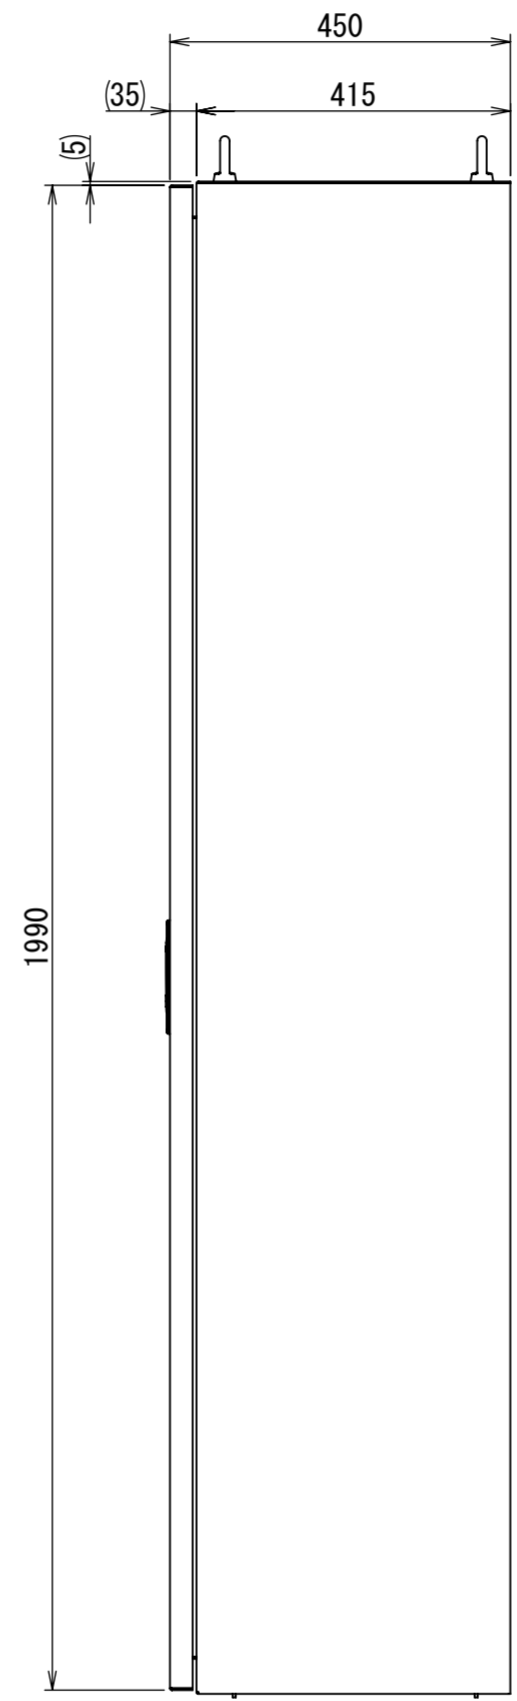

REV.	DESCRIPTION	DATE	APPVL.
A	新規作成	21/10/27	

Note :
 材質 別途記載
 塗装 5Y7/1. 半ツヤ(標準色)

Designed by Yokogawa	Checked by -	Approved by - date -	Filename FEW000A00a	Date 21/10/27	Scale 1:10
エス・ディ・エス株式会社			自立制御盤/FE45-1420W		
			FEW464A00	Edition A	Sheet 1/2

2021/10/27

Note :
 材質 別途記載
 塗装 5Y7/1. 半ツヤ(標準色)

Designed by Yokogawa	Checked by -	Approved by - date -	Filename FEW000A00a	Date 21/10/27	Scale 1:12
エス・ディ・エス株式会社			自立制御盤/FE45-1420W		
			FEW464A00	Edition A	Sheet 2/2