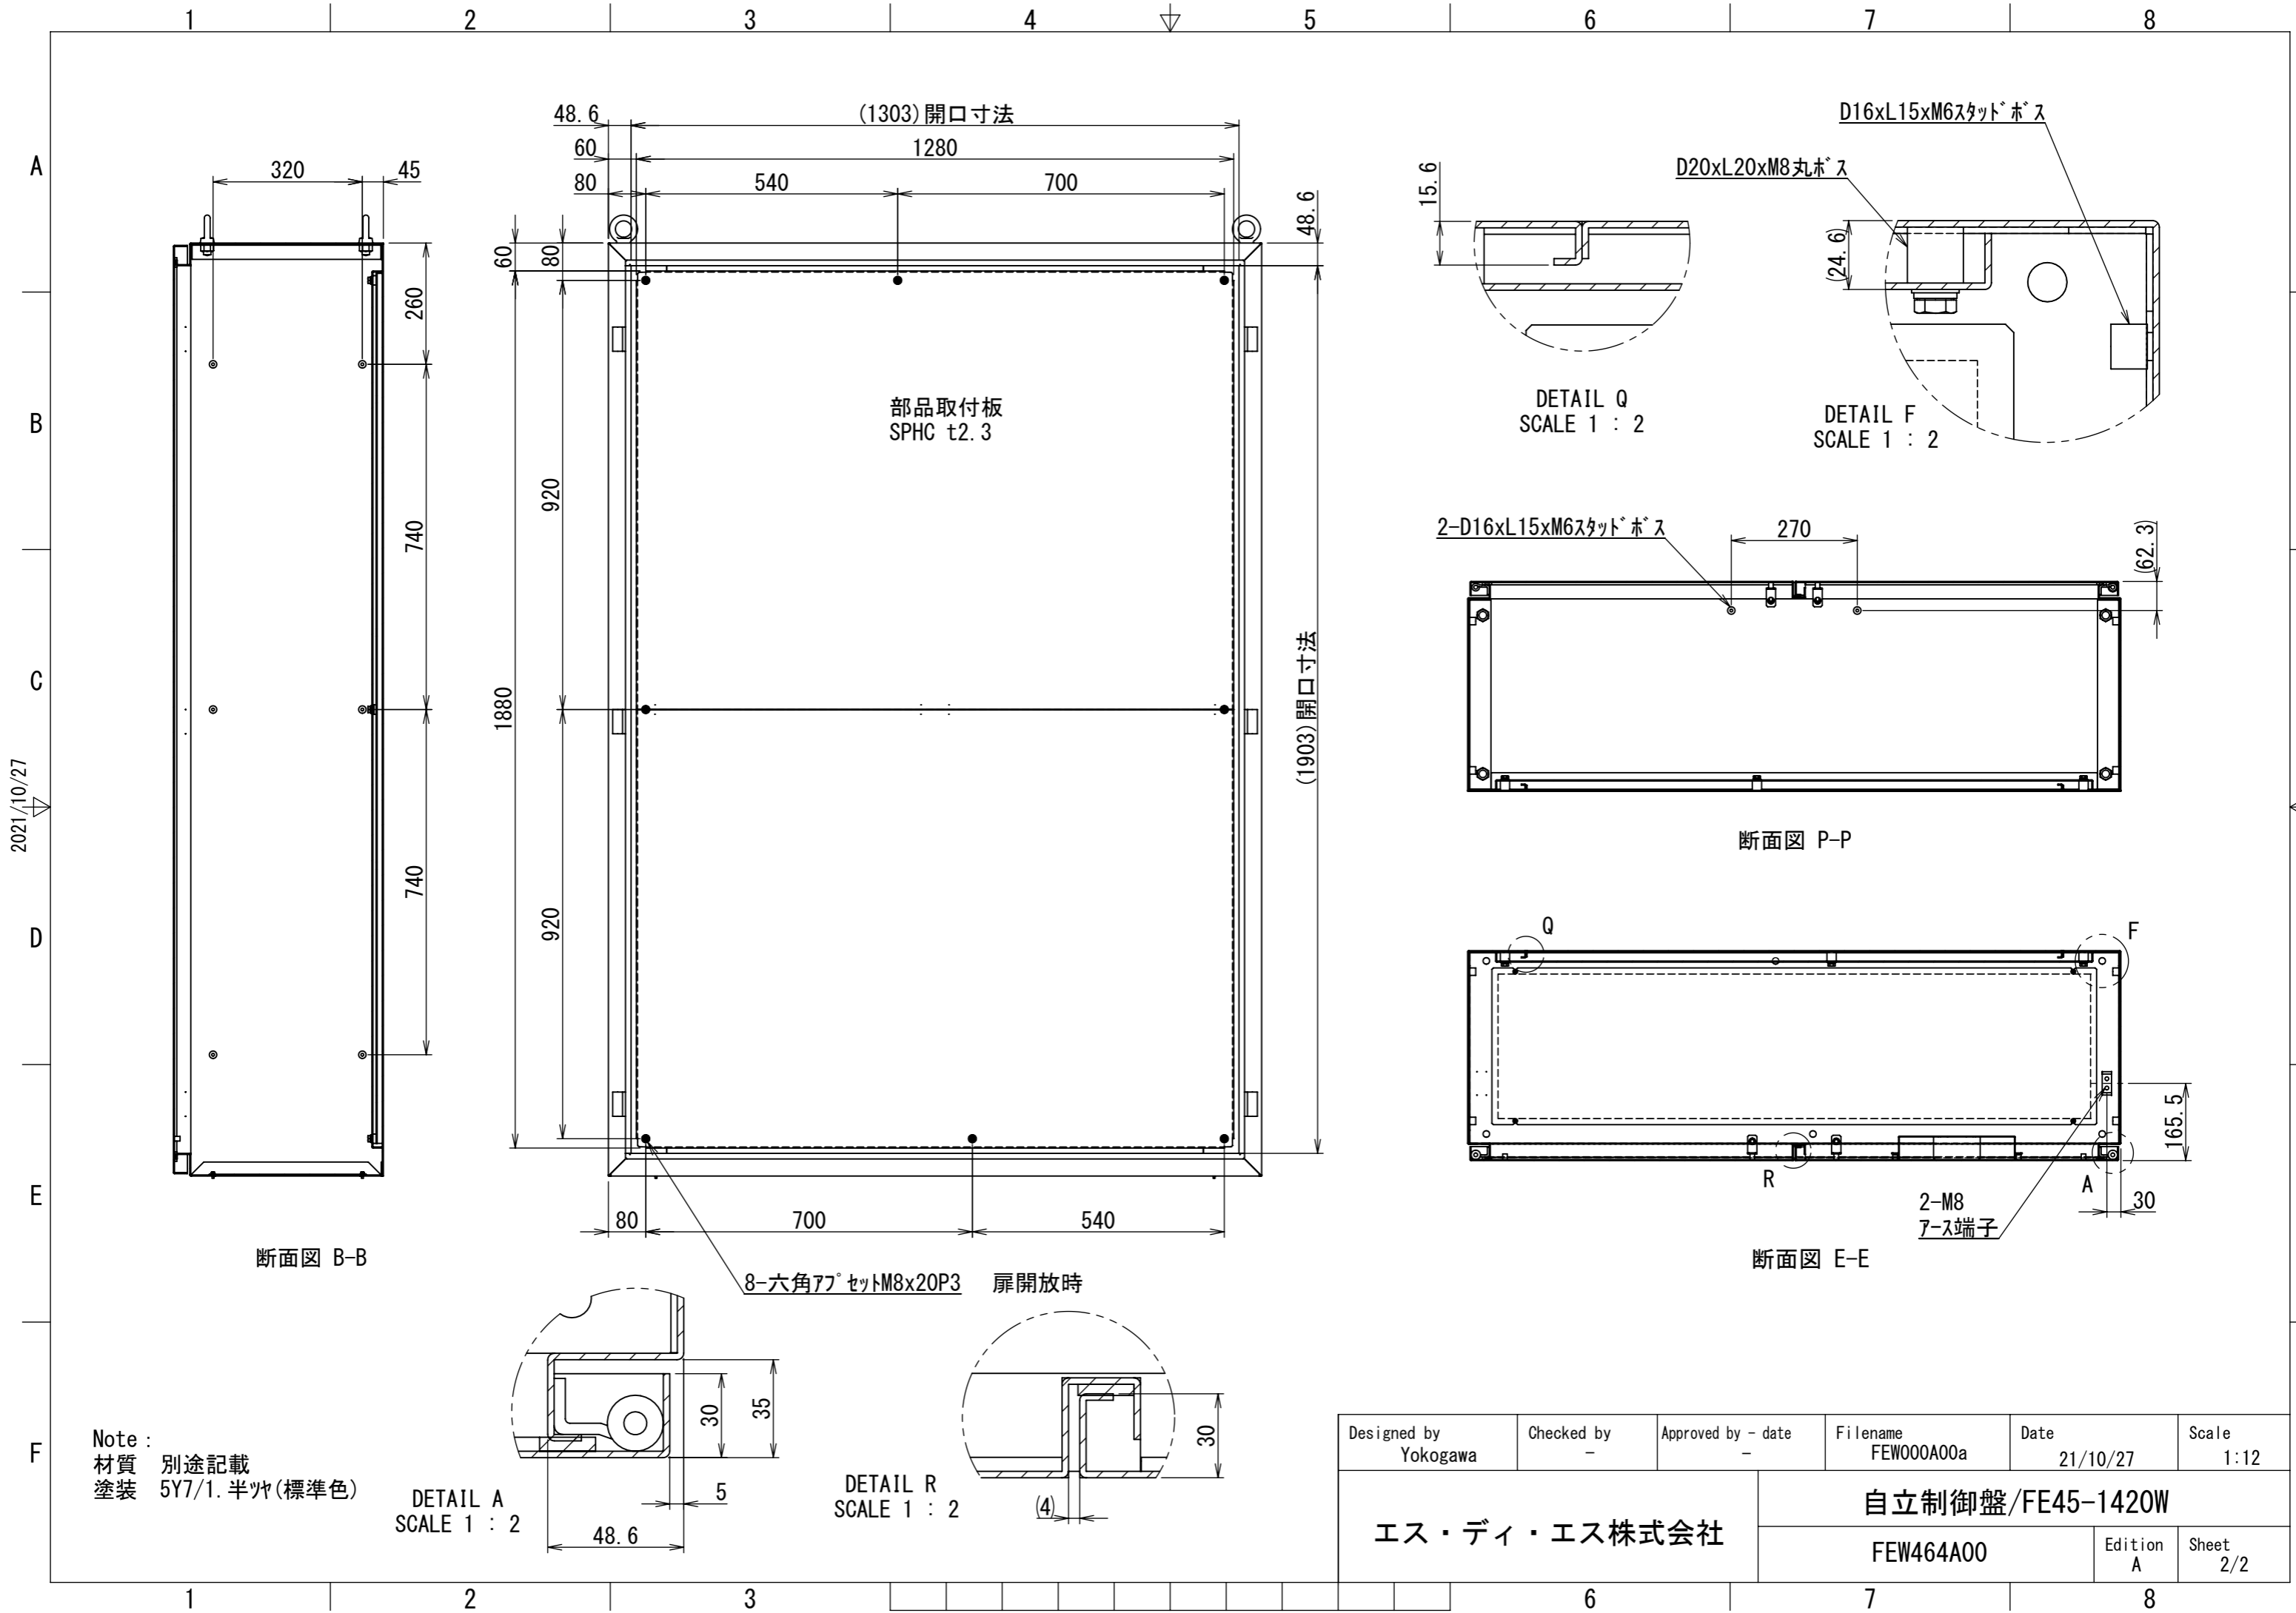

REV.	DESCRIPTION	DATE	APPVL.
A	新規作成	21/10/27	

Note :
 材質 別途記載
 塗装 5Y7/1. 半ツヤ(標準色)

Designed by Yokogawa	Checked by -	Approved by - date -	Filename FEW000A00a	Date 21/10/27	Scale 1:10
エス・ディ・エス株式会社			自立制御盤/FE45-1420W		
			FEW464A00	Edition A	Sheet 1/2

2021/10/27

Note :
 材質 別途記載
 塗装 5Y7/1. 半ツヤ(標準色)

Designed by Yokogawa	Checked by -	Approved by - date -	Filename FEW000A00a	Date 21/10/27	Scale 1:12
エス・ディ・エス株式会社			自立制御盤/FE45-1420W		
			FEW464A00	Edition A	Sheet 2/2