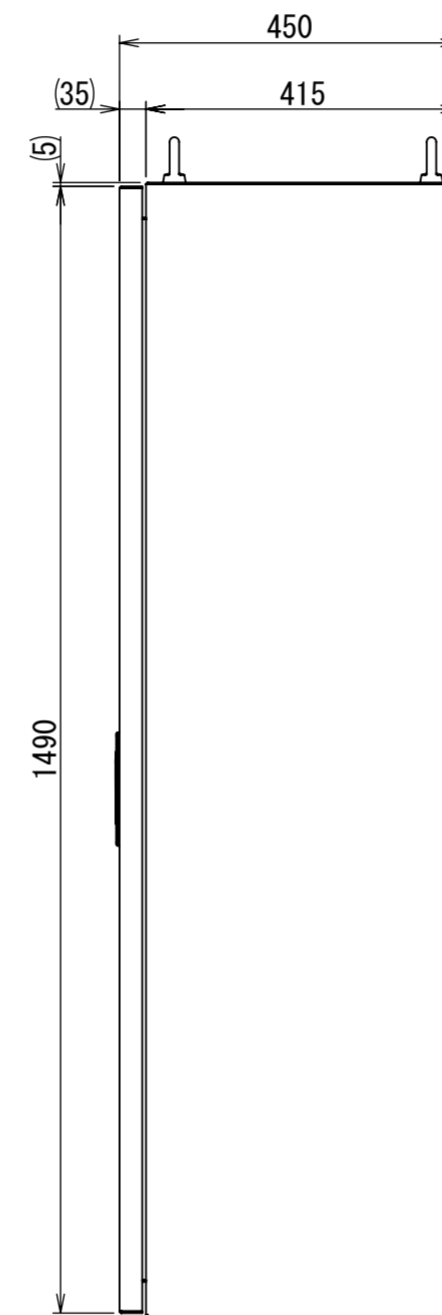

REV.	DESCRIPTION	DATE	APPVL.
A	新規作成	21/10/27	

Note :  
 材質 別途記載  
 塗装 5Y7/1. 半ツヤ(標準色)

Designed by Yokogawa	Checked by -	Approved by - date -	Filename FEW000A00a	Date 21/10/27	Scale 1:10
エス・ディ・エス株式会社			自立制御盤/FE45-1415W		
			FEW459A00	Edition A	Sheet 1/2

2021/10/27

Note:  
 材質 別途記載  
 塗装 5Y7/1.半ツヤ(標準色)

Designed by Yokogawa	Checked by -	Approved by - date -	Filename FEW000A00a	Date 21/10/27	Scale 1:12
エス・ディ・エス株式会社			自立制御盤/FE45-1415W		
			FEW459A00	Edition A	Sheet 2/2