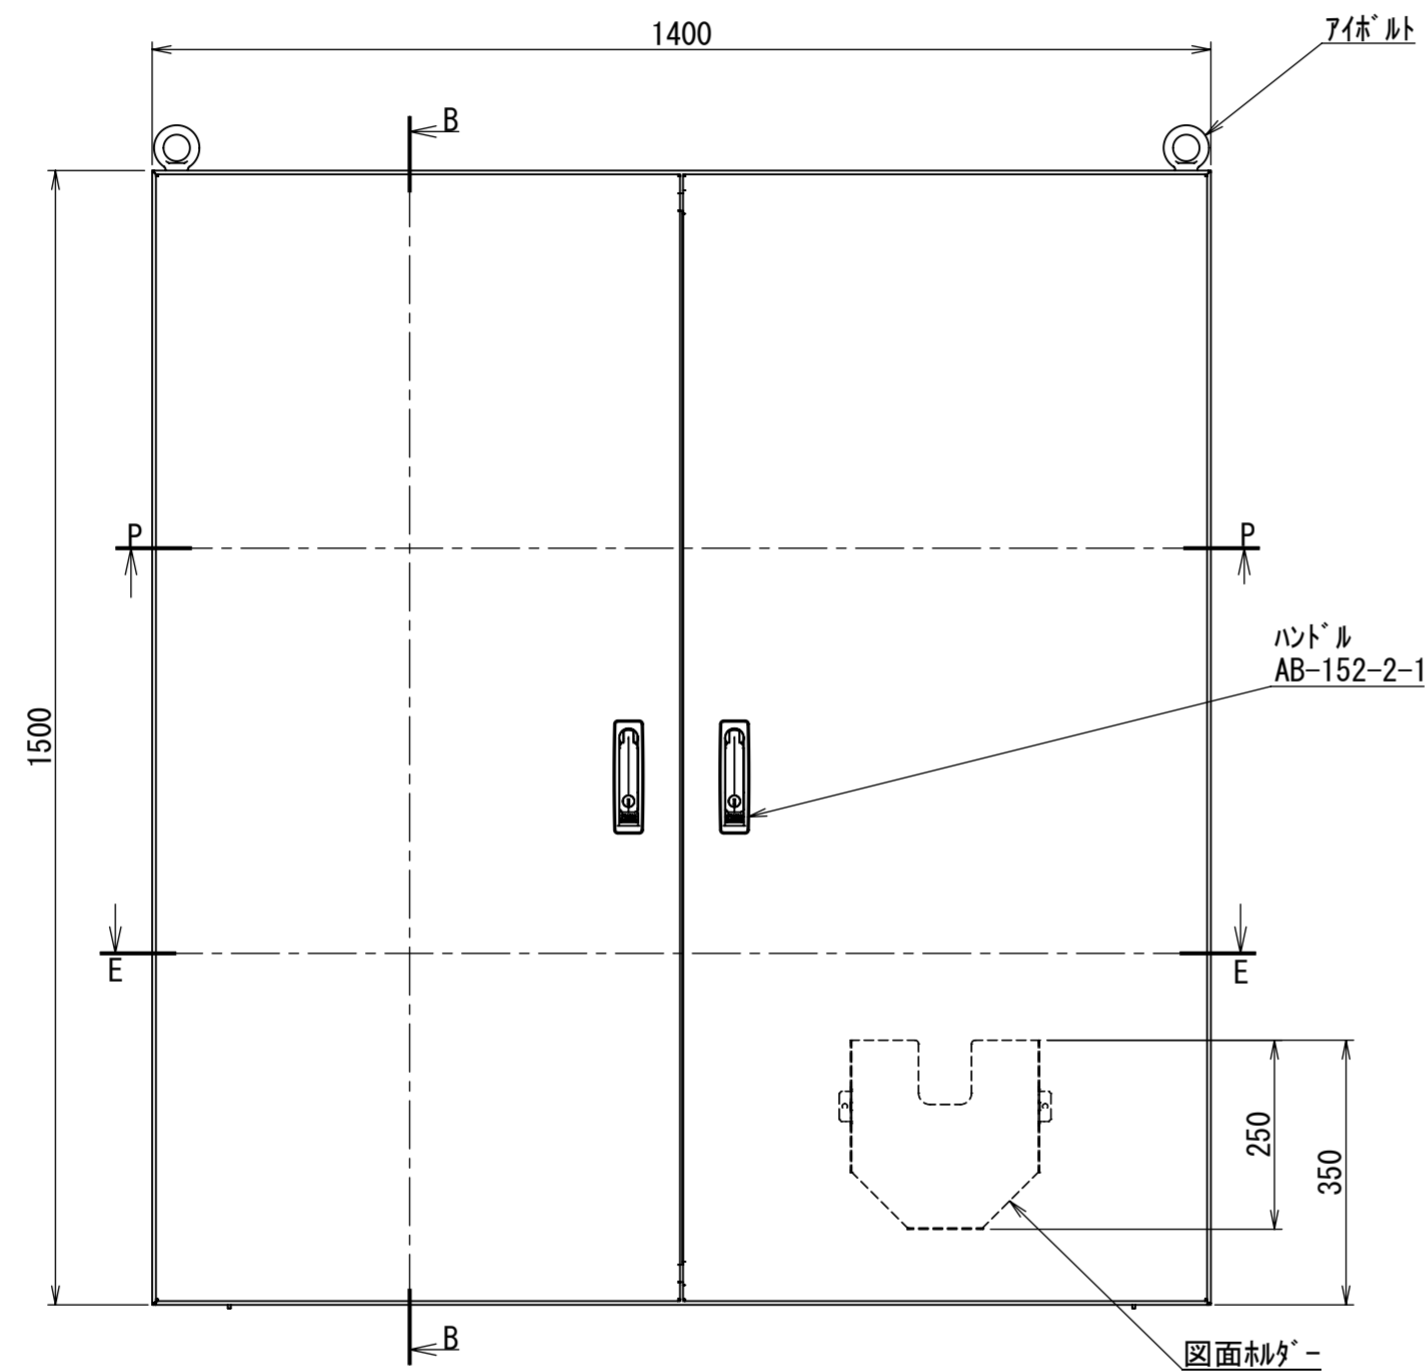

REV.	DESCRIPTION	DATE	APPVL.
A	新規作成	21/10/27	

Note :  
 材質 別途記載  
 塗装 5Y7/1. 半ツヤ(標準色)

Designed by Yokogawa	Checked by -	Approved by - date -	Filename FEW000A00a	Date 21/10/27	Scale 1:10
エス・ディ・エス株式会社			自立制御盤/FE45-1415W		
			FEW459A00	Edition A	Sheet 1/2

2021/10/27

Note:  
 材質 別途記載  
 塗装 5Y7/1.半ツヤ(標準色)

Designed by Yokogawa	Checked by -	Approved by - date -	Filename FEW000A00a	Date 21/10/27	Scale 1:12
エス・ディ・エス株式会社			自立制御盤/FE45-1415W		
			FEW459A00	Edition A	Sheet 2/2