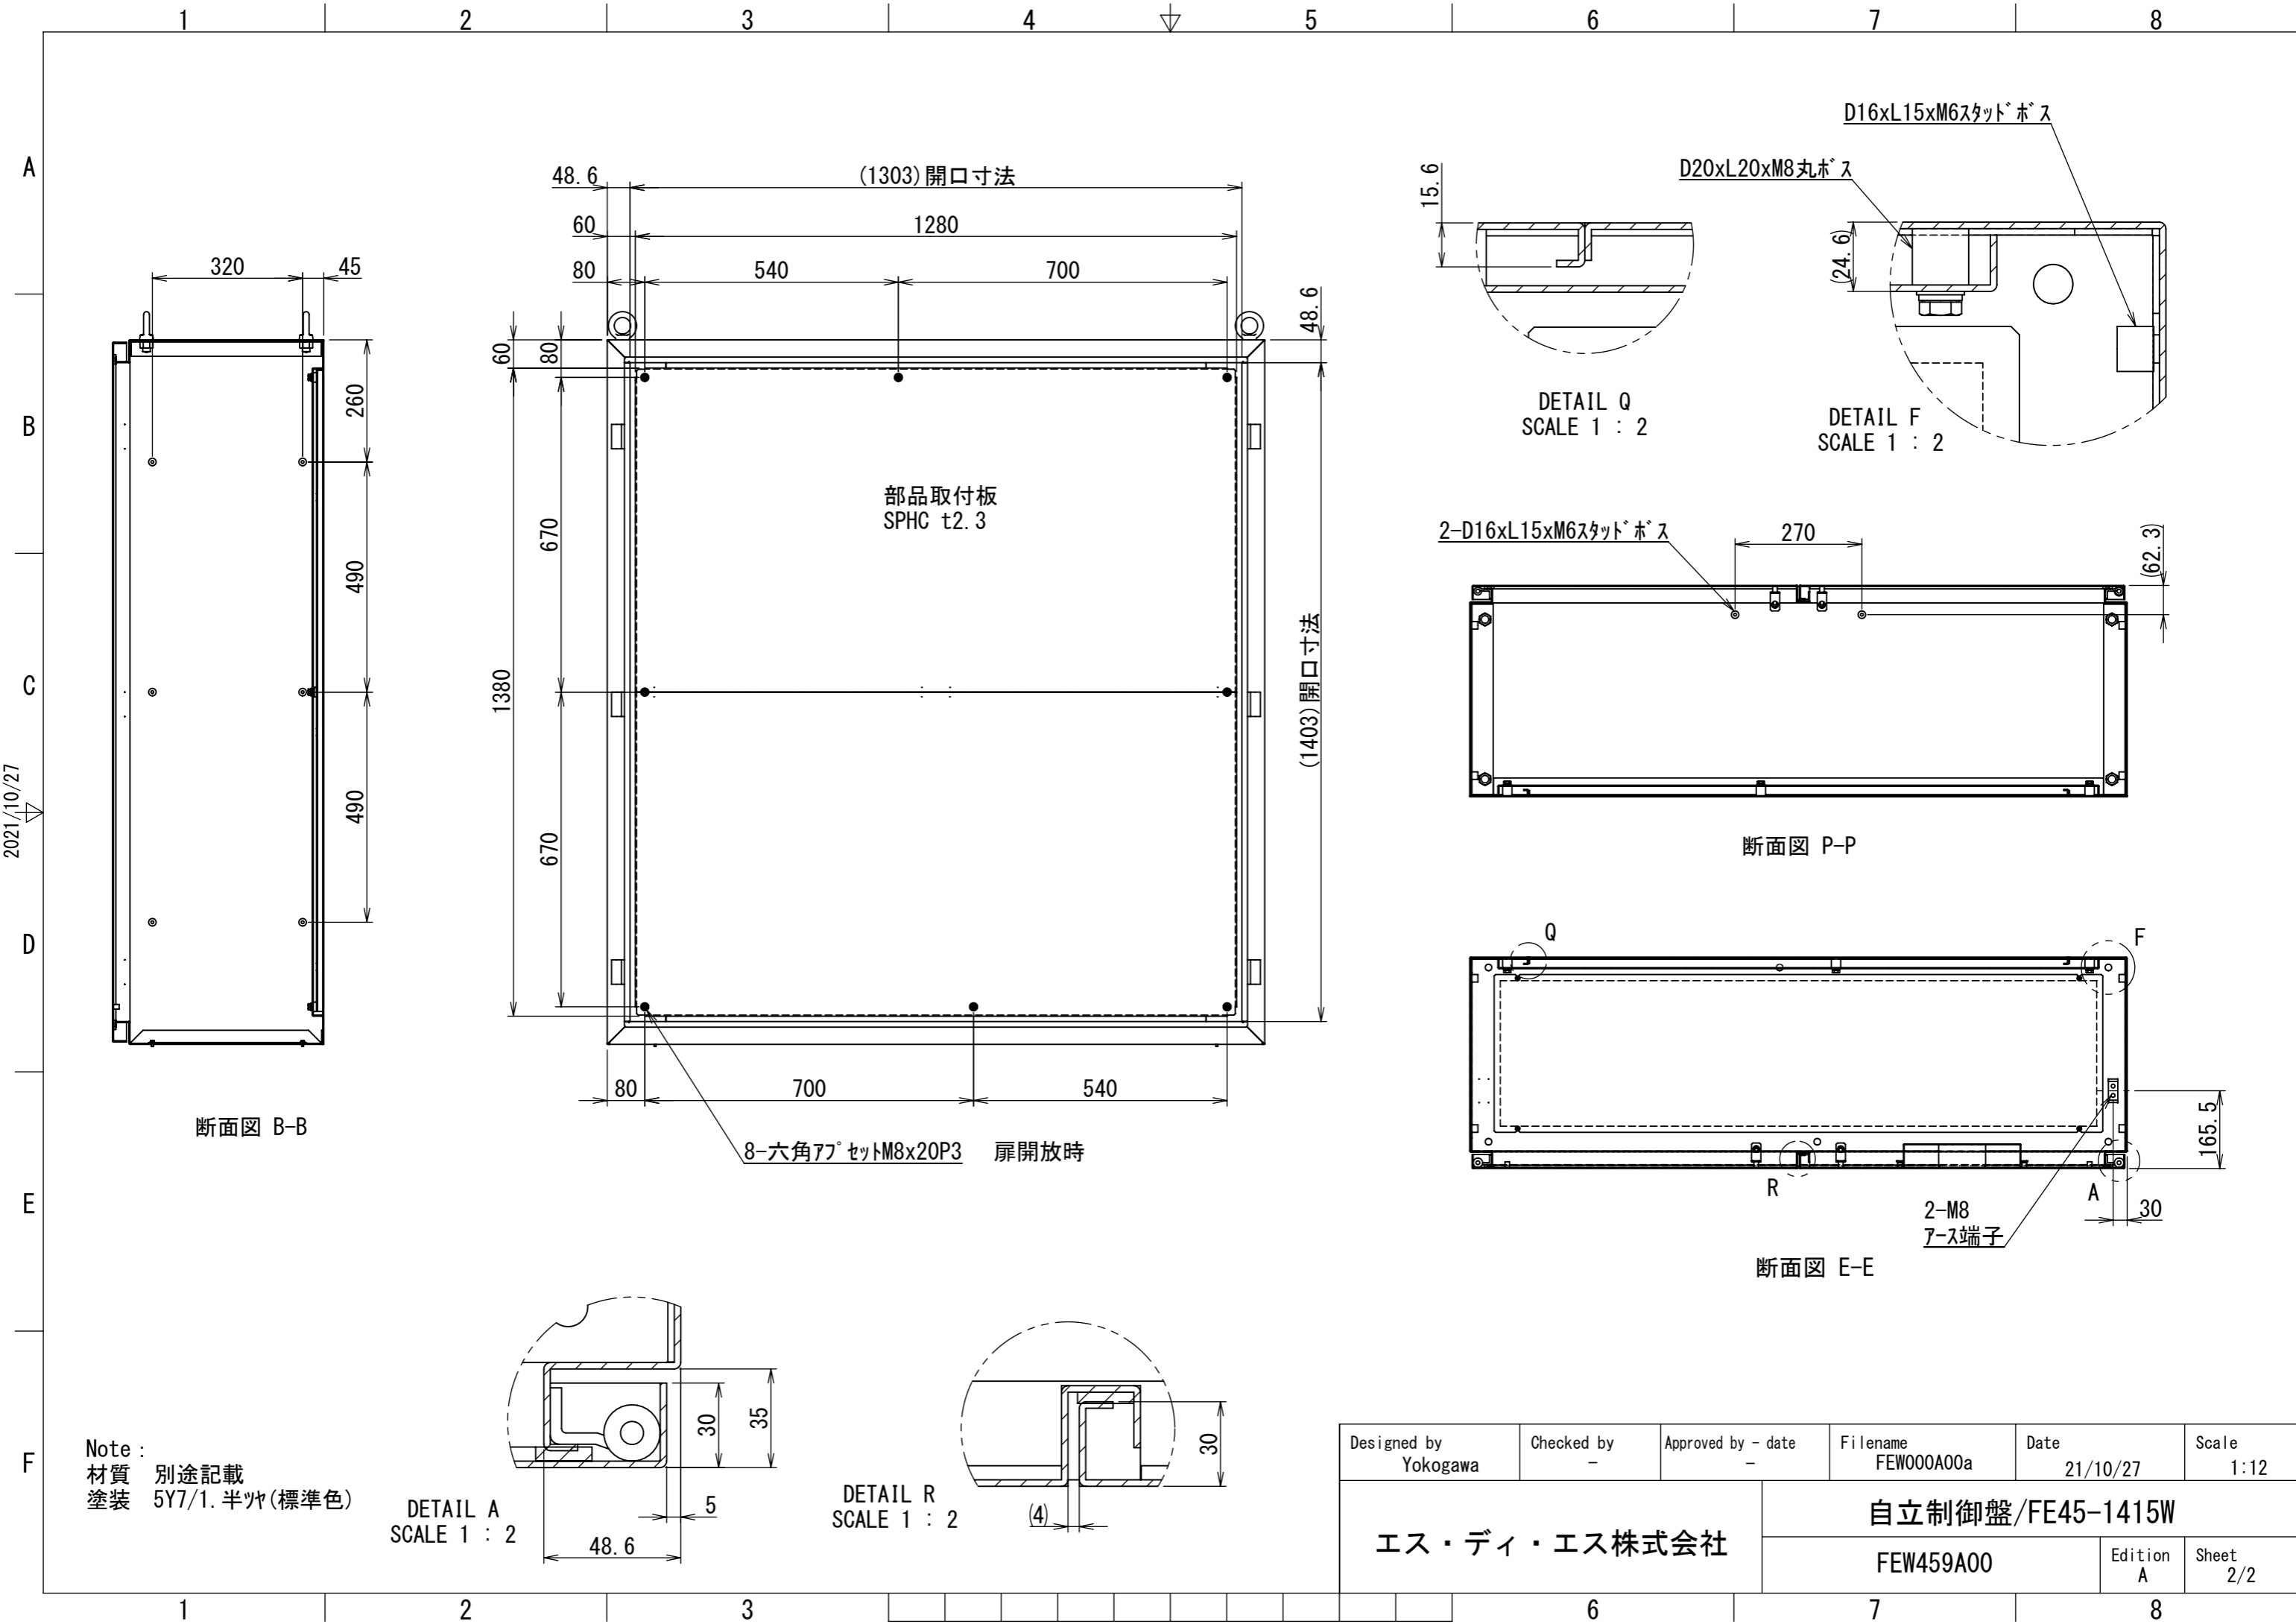

REV.	DESCRIPTION	DATE	APPVL.
A	新規作成	21/10/27	

Note :  
 材質 別途記載  
 塗装 5Y7/1. 半ツヤ(標準色)

Designed by Yokogawa	Checked by -	Approved by - date -	Filename FEW000A00a	Date 21/10/27	Scale 1:10
エス・ディ・エス株式会社			自立制御盤/FE45-1415W		
			FEW459A00	Edition A	Sheet 1/2

2021/10/27

Note:  
 材質 別途記載  
 塗装 5Y7/1.半ツヤ(標準色)

Designed by Yokogawa	Checked by -	Approved by - date -	Filename FEW000A00a	Date 21/10/27	Scale 1:12
エス・ディ・エス株式会社			自立制御盤/FE45-1415W		
			FEW459A00	Edition A	Sheet 2/2