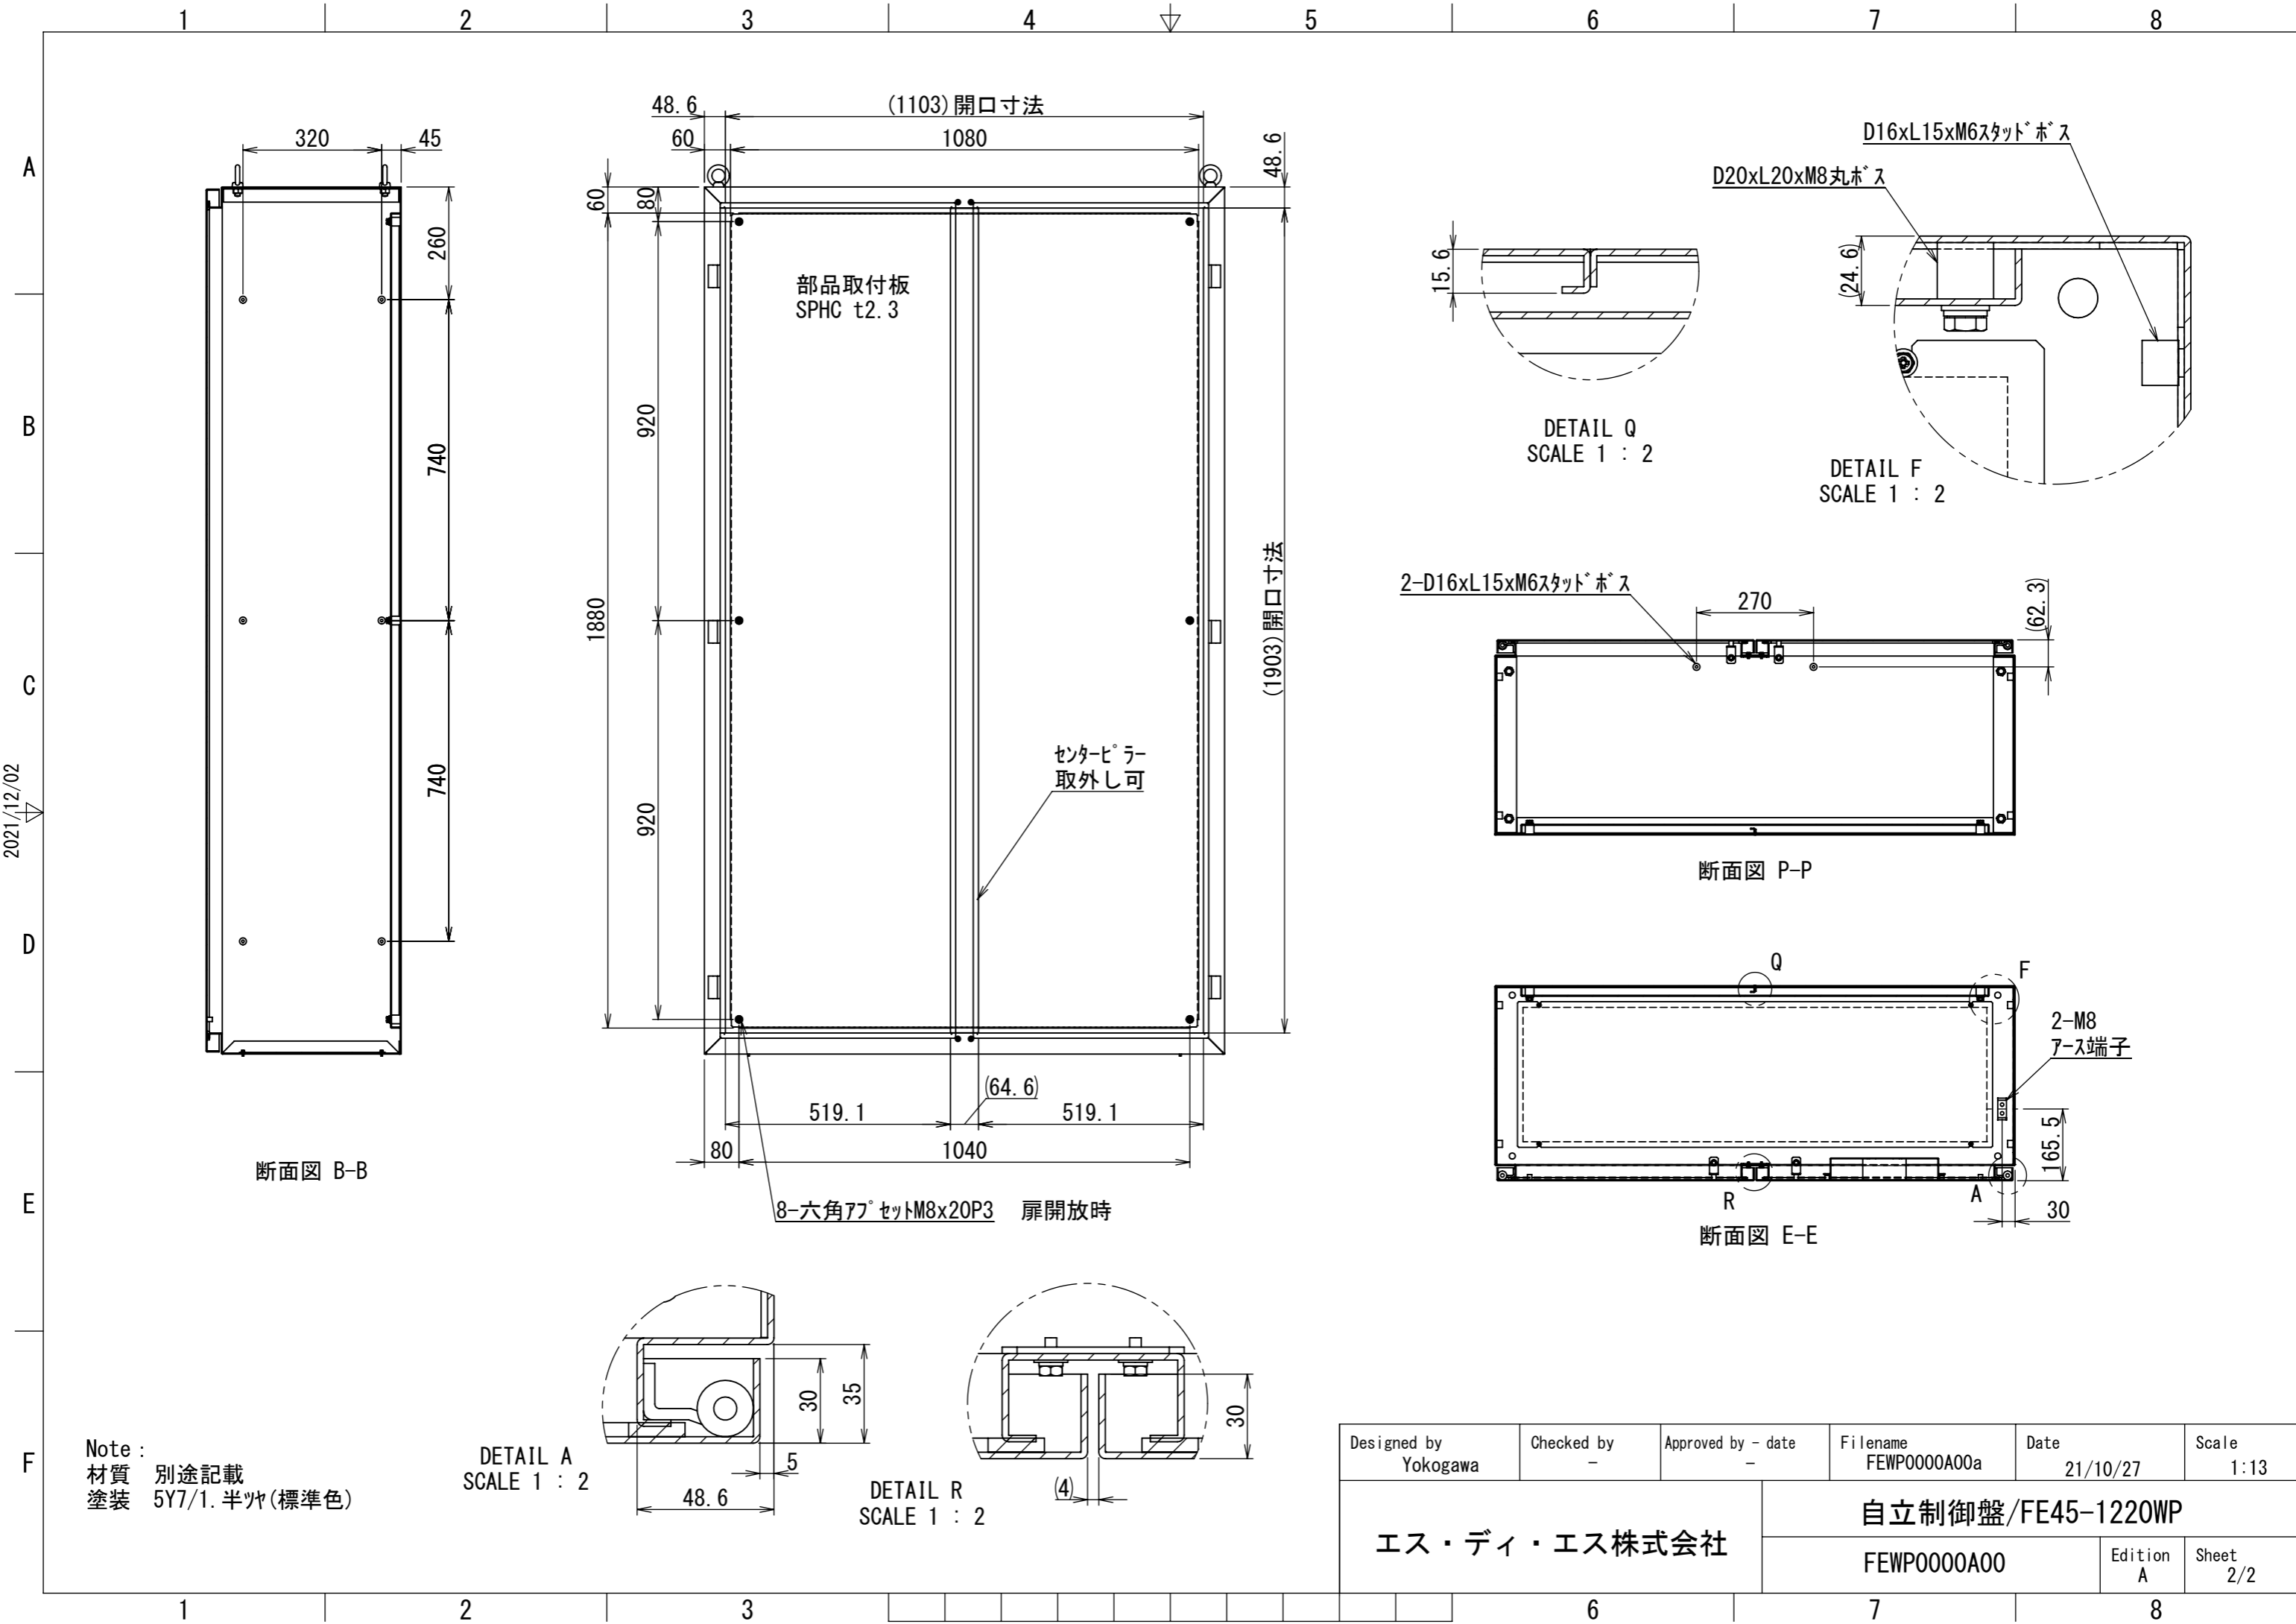

REV.	DESCRIPTION	DATE	APPL.
A	新規作成	21/10/27	

2021/12/02

Note :
 材質 別途記載
 塗装 5Y7/1. 半ツヤ(標準色)

Designed by Yokogawa	Checked by -	Approved by - date -	Filename FEWP0000A00a	Date 21/10/27	Scale 1:14
エス・ディ・エス株式会社			自立制御盤/FE45-1220WP		
			FEWP0000A00	Edition A	Sheet 1/2

2021/12/02

Note:
 材質 別途記載
 塗装 5Y7/1. 半ツヤ(標準色)

Designed by Yokogawa	Checked by -	Approved by - date -	Filename FEWP0000A00a	Date 21/10/27	Scale 1:13
エス・ディ・エス株式会社			自立制御盤/FE45-1220WP		
			FEWP0000A00	Edition A	Sheet 2/2