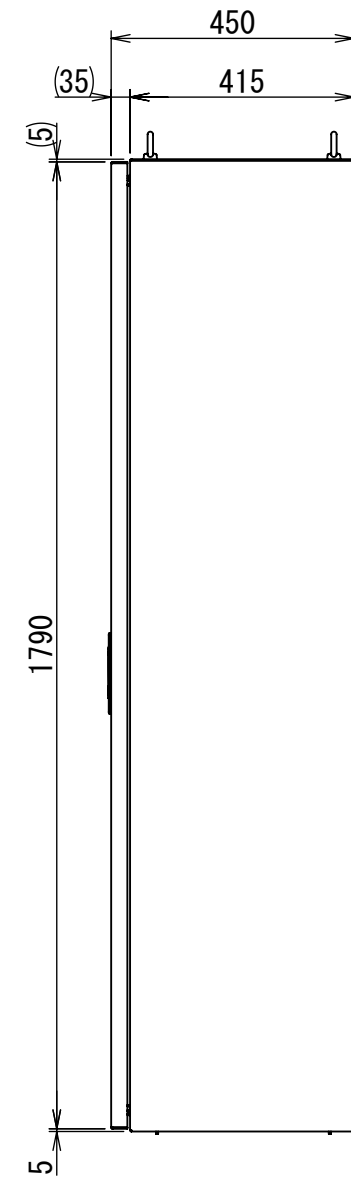

REV.	DESCRIPTION	DATE	APPL.
A	新規作成	21/10/27	

Note :  
 材質 別途記載  
 塗装 5Y7/1. 半ツヤ(標準色)

Designed by Yokogawa	Checked by -	Approved by - date -	Filename FEWP0000A00a	Date 21/10/27	Scale 1:14
エス・ディ・エス株式会社			自立制御盤/FE45-1218WP		
			FEWP0000A00	Edition A	Sheet 1/2

2021/12/02

2021/12/02

Note :  
 材質 別途記載  
 塗装 5Y7/1. 半ツヤ(標準色)

DETAIL A  
 SCALE 1 : 2

DETAIL R  
 SCALE 1 : 2

DETAIL Q  
 SCALE 1 : 2

DETAIL F  
 SCALE 1 : 2

断面図 P-P

断面図 E-E

Designed by Yokogawa	Checked by -	Approved by - date -	Filename FEWP0000A00a	Date 21/10/27	Scale 1:12
エス・ディ・エス株式会社			自立制御盤/FE45-1218WP		
			FEWP0000A00	Edition A	Sheet 2/2