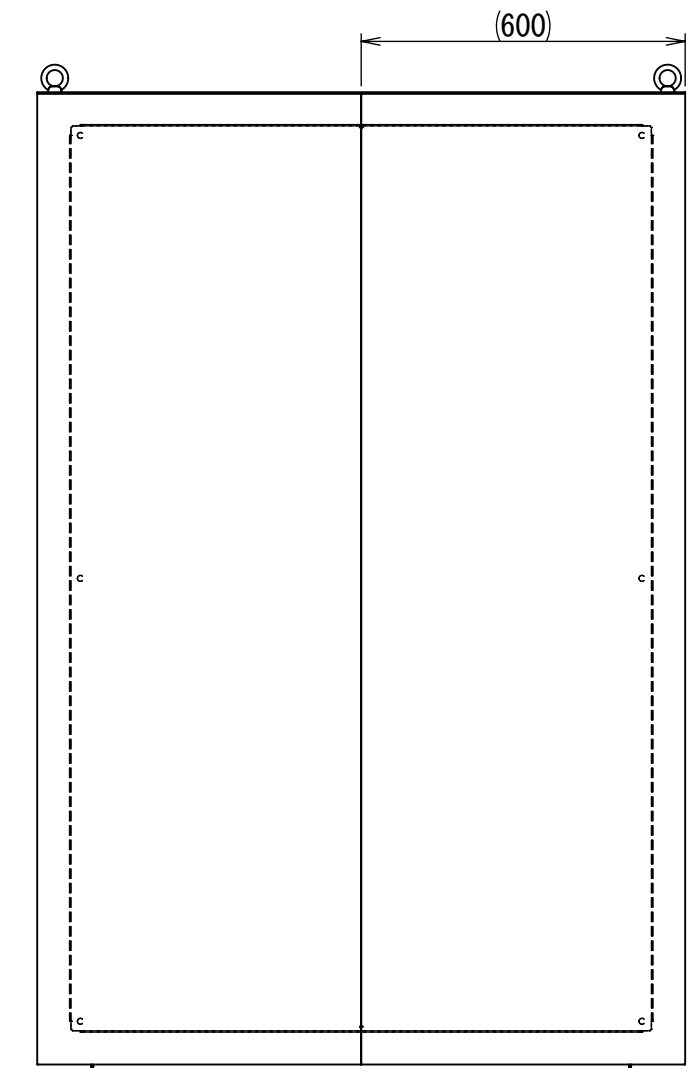

REV.	DESCRIPTION	DATE	APPL.
A	新規作成	21/10/27	

Note :  
 材質 別途記載  
 塗装 5Y7/1. 半ツヤ(標準色)

Designed by Yokogawa	Checked by -	Approved by - date -	Filename FEWP0000A00a	Date 21/10/27	Scale 1:14
エス・ディ・エス株式会社			自立制御盤/FE45-1218WP		
			FEWP0000A00	Edition A	Sheet 1/2

2021/12/02

2021/12/02

Note :  
 材質 別途記載  
 塗装 5Y7/1. 半ツヤ(標準色)

DETAIL A  
 SCALE 1 : 2

DETAIL R  
 SCALE 1 : 2

DETAIL Q  
 SCALE 1 : 2

DETAIL F  
 SCALE 1 : 2

断面図 P-P

断面図 E-E

Designed by Yokogawa	Checked by -	Approved by - date -	Filename FEWP0000A00a	Date 21/10/27	Scale 1:12
エス・ディ・エス株式会社			自立制御盤/FE45-1218WP		
			FEWP0000A00	Edition A	Sheet 2/2