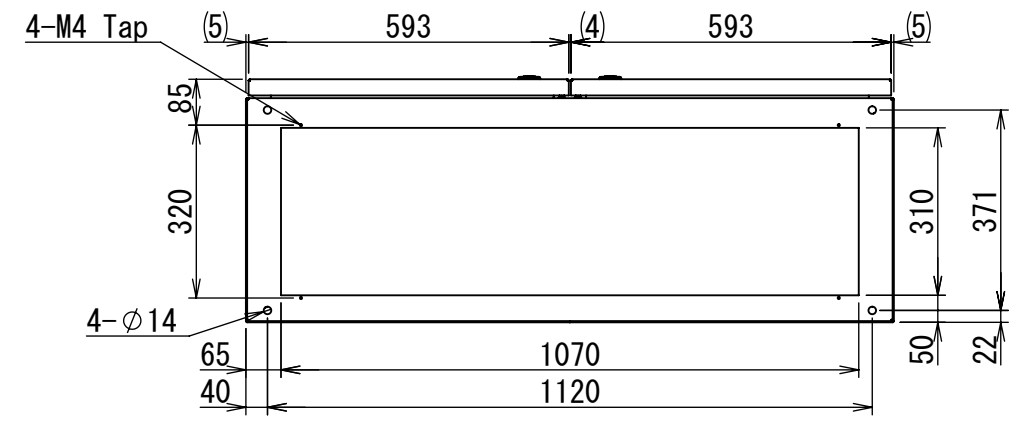

REV.	DESCRIPTION	DATE	APPL.
A	新規作成	21/10/27	

Note :  
 材質 別途記載  
 塗装 5Y7/1. 半ツヤ(標準色)

Designed by Yokogawa	Checked by -	Approved by - date -	Filename FEWP0000A00a	Date 21/10/27	Scale 1:14
エス・ディ・エス株式会社			自立制御盤/FE45-1218WP		
			FEWP0000A00	Edition A	Sheet 1/2

2021/12/02

2021/12/02

Note :  
 材質 別途記載  
 塗装 5Y7/1. 半ツヤ(標準色)

DETAIL A  
 SCALE 1 : 2

DETAIL R  
 SCALE 1 : 2

DETAIL Q  
 SCALE 1 : 2

DETAIL F  
 SCALE 1 : 2

断面図 P-P

断面図 E-E

Designed by Yokogawa	Checked by -	Approved by - date -	Filename FEWP0000A00a	Date 21/10/27	Scale 1:12
エス・ディ・エス株式会社			自立制御盤/FE45-1218WP		
			FEWP0000A00	Edition A	Sheet 2/2