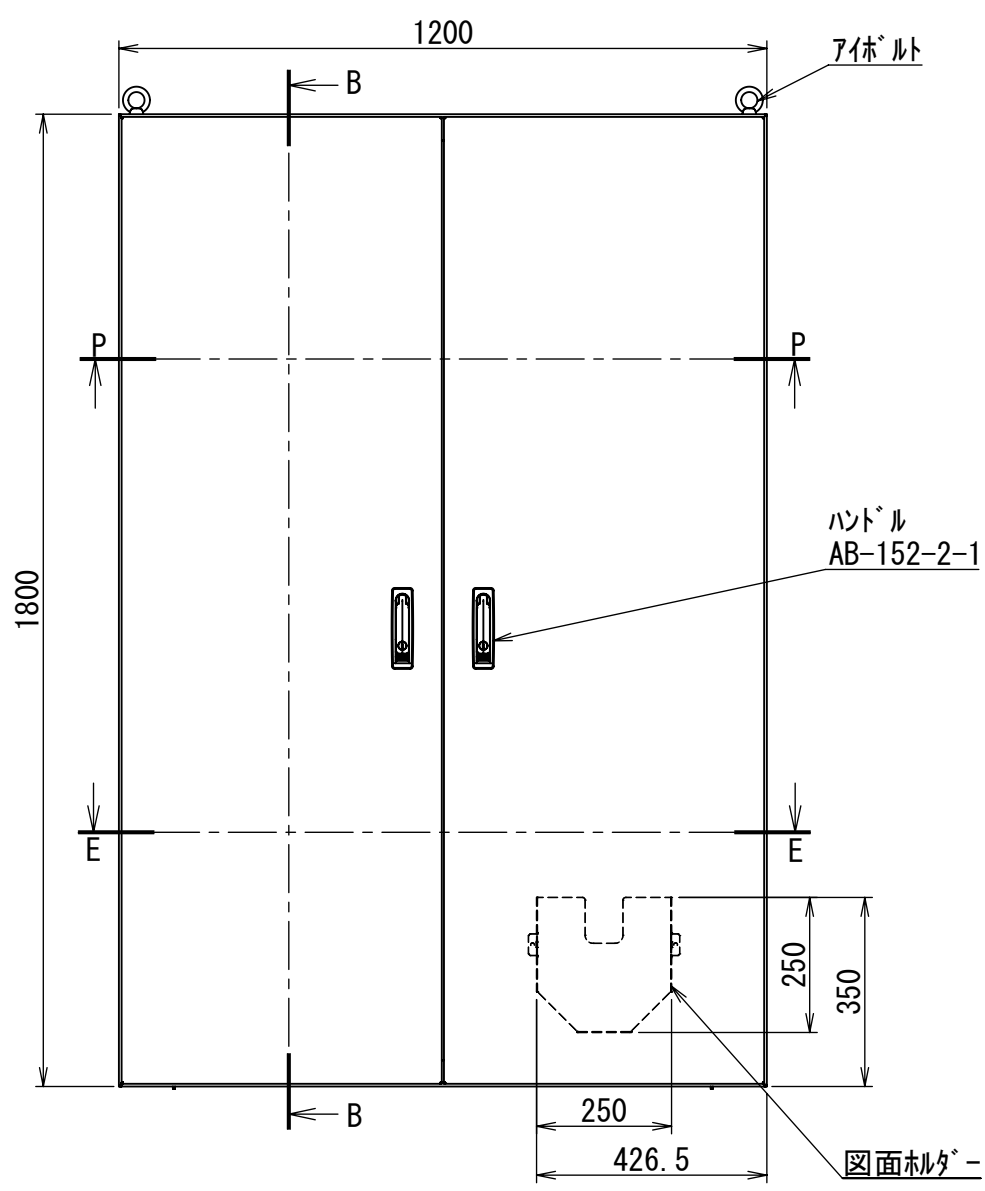

REV.	DESCRIPTION	DATE	APPL.
A	新規作成	21/10/27	

Note :  
 材質 別途記載  
 塗装 5Y7/1. 半ツヤ(標準色)

Designed by Yokogawa	Checked by -	Approved by - date -	Filename FEWP0000A00a	Date 21/10/27	Scale 1:14
エス・ディ・エス株式会社			自立制御盤/FE45-1218WP		
			FEWP0000A00	Edition A	Sheet 1/2

2021/12/02

2021/12/02

Note :  
 材質 別途記載  
 塗装 5Y7/1. 半ツヤ(標準色)

DETAIL A  
 SCALE 1 : 2

DETAIL R  
 SCALE 1 : 2

DETAIL Q  
 SCALE 1 : 2

DETAIL F  
 SCALE 1 : 2

断面図 P-P

断面図 E-E

Designed by Yokogawa	Checked by -	Approved by - date -	Filename FEWP0000A00a	Date 21/10/27	Scale 1:12
エス・ディ・エス株式会社			自立制御盤/FE45-1218WP		
			FEWP0000A00	Edition A	Sheet 2/2