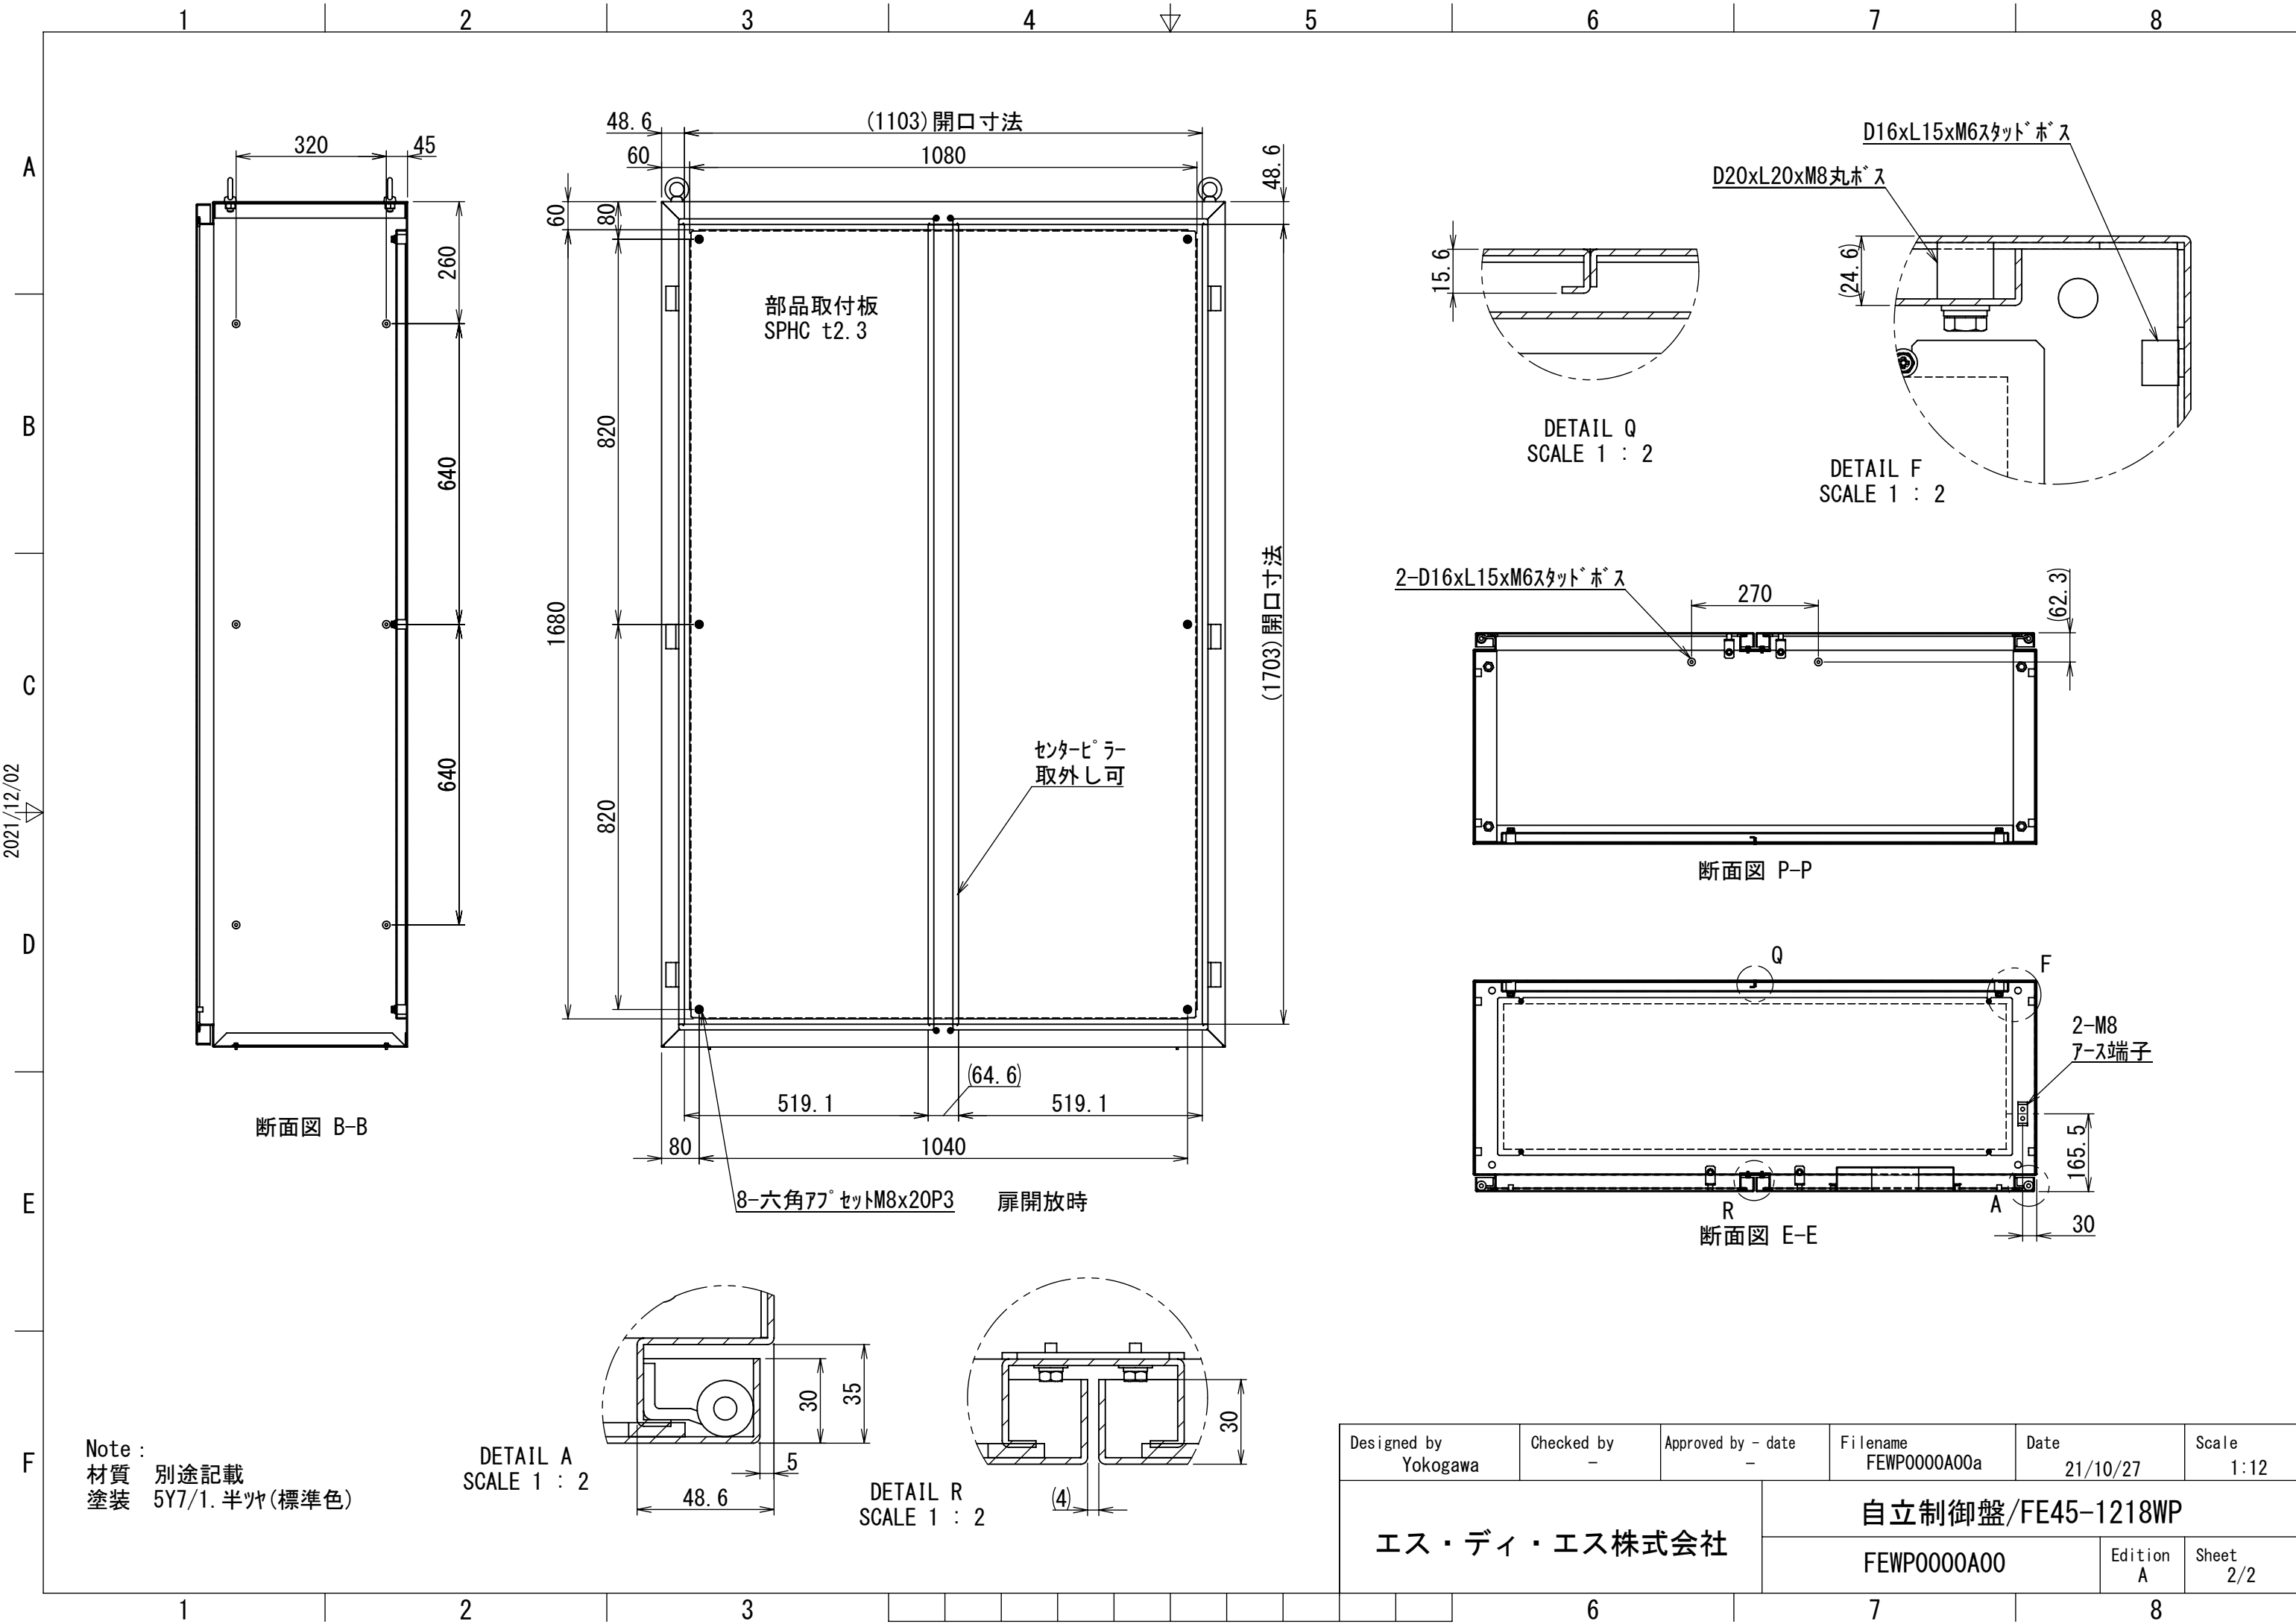

REV.	DESCRIPTION	DATE	APPL.
A	新規作成	21/10/27	

Note :  
 材質 別途記載  
 塗装 5Y7/1. 半ツヤ(標準色)

Designed by Yokogawa	Checked by -	Approved by - date -	Filename FEWP0000A00a	Date 21/10/27	Scale 1:14
エス・ディ・エス株式会社			自立制御盤/FE45-1218WP		
			FEWP0000A00	Edition A	Sheet 1/2

2021/12/02

2021/12/02

Note :  
 材質 別途記載  
 塗装 5Y7/1. 半ツヤ(標準色)

DETAIL A  
 SCALE 1 : 2

DETAIL R  
 SCALE 1 : 2

DETAIL Q  
 SCALE 1 : 2

DETAIL F  
 SCALE 1 : 2

断面図 P-P

断面図 E-E

Designed by Yokogawa	Checked by -	Approved by - date -	Filename FEWP0000A00a	Date 21/10/27	Scale 1:12
エス・ディ・エス株式会社			自立制御盤/FE45-1218WP		
			FEWP0000A00	Edition A	Sheet 2/2