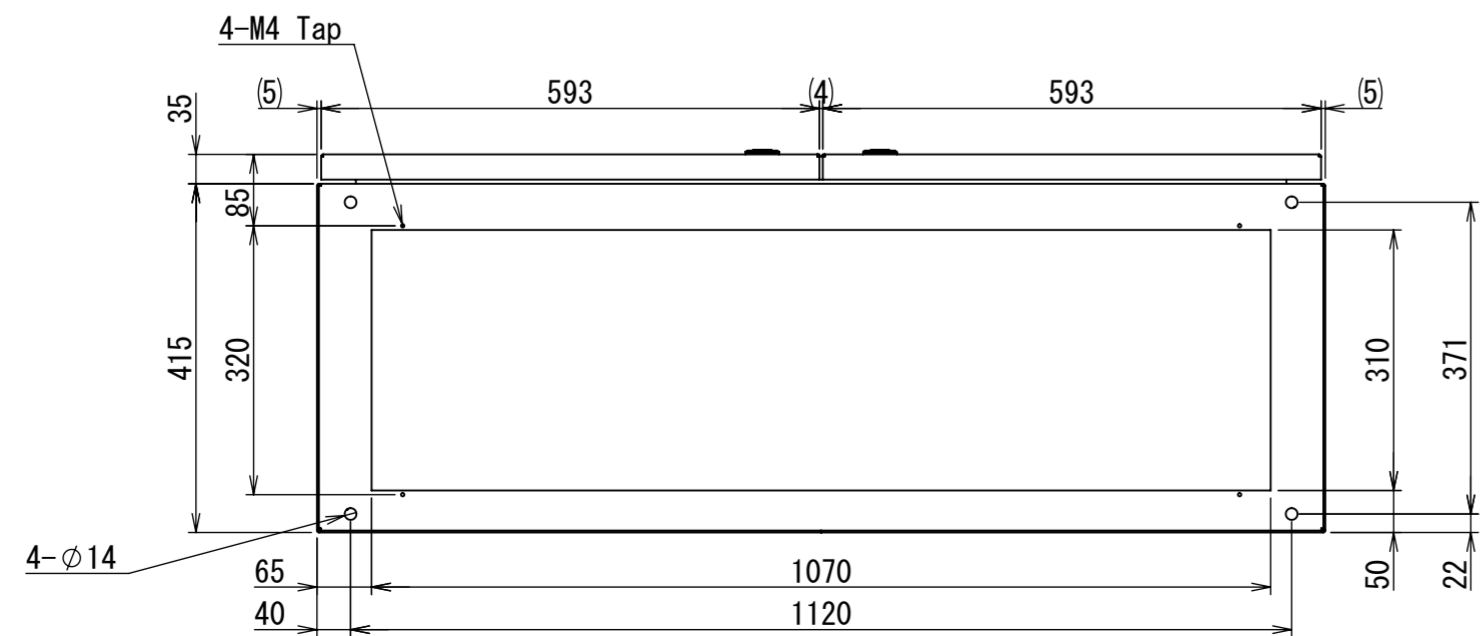

REV.	DESCRIPTION	DATE	APPVL.
A	新規作成	21/10/27	

Note :
 材質 別途記載
 塗装 5Y7/1. 半ツヤ(標準色)

Designed by Yokogawa	Checked by -	Approved by - date -	Filename FEW0000A00a	Date 21/10/27	Scale 1:9
エス・ディ・エス株式会社			自立制御盤/FE45-1218W		
			FEW455A00	Edition A	Sheet 1/2

2021/10/27

Designed by Yokogawa	Checked by -	Approved by - date -	Filename FEW0000A00a	Date 21/10/27	Scale 1:11
エス・ディ・エス株式会社			自立制御盤/FE45-1218W		
			FEW455A00	Edition A	Sheet 2/2