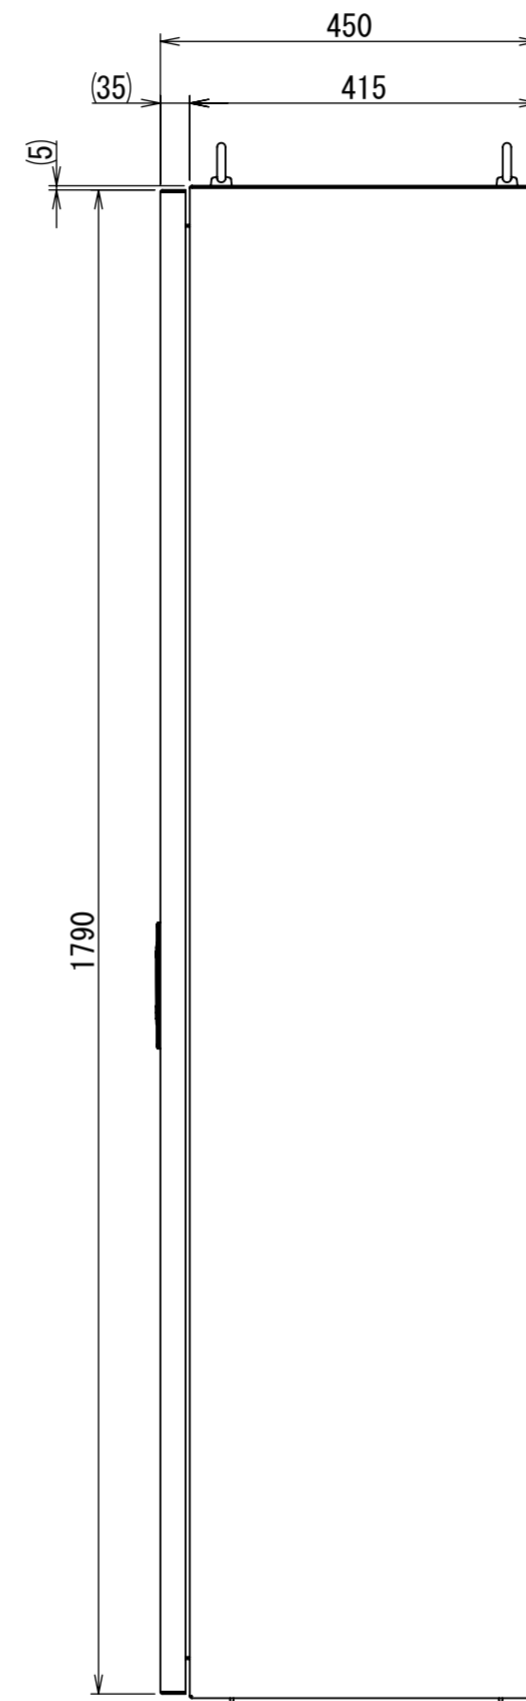

REV.	DESCRIPTION	DATE	APPVL.
A	新規作成	21/10/27	

Note :
 材質 別途記載
 塗装 5Y7/1. 半ツヤ(標準色)

Designed by Yokogawa	Checked by -	Approved by - date -	Filename FEW0000A00a	Date 21/10/27	Scale 1:9
エス・ディ・エス株式会社			自立制御盤/FE45-1218W		
			FEW455A00	Edition A	Sheet 1/2

2021/10/27

Designed by Yokogawa	Checked by -	Approved by - date -	Filename FEW0000A00a	Date 21/10/27	Scale 1:11
エス・ディ・エス株式会社			自立制御盤/FE45-1218W		
			FEW455A00	Edition A	Sheet 2/2