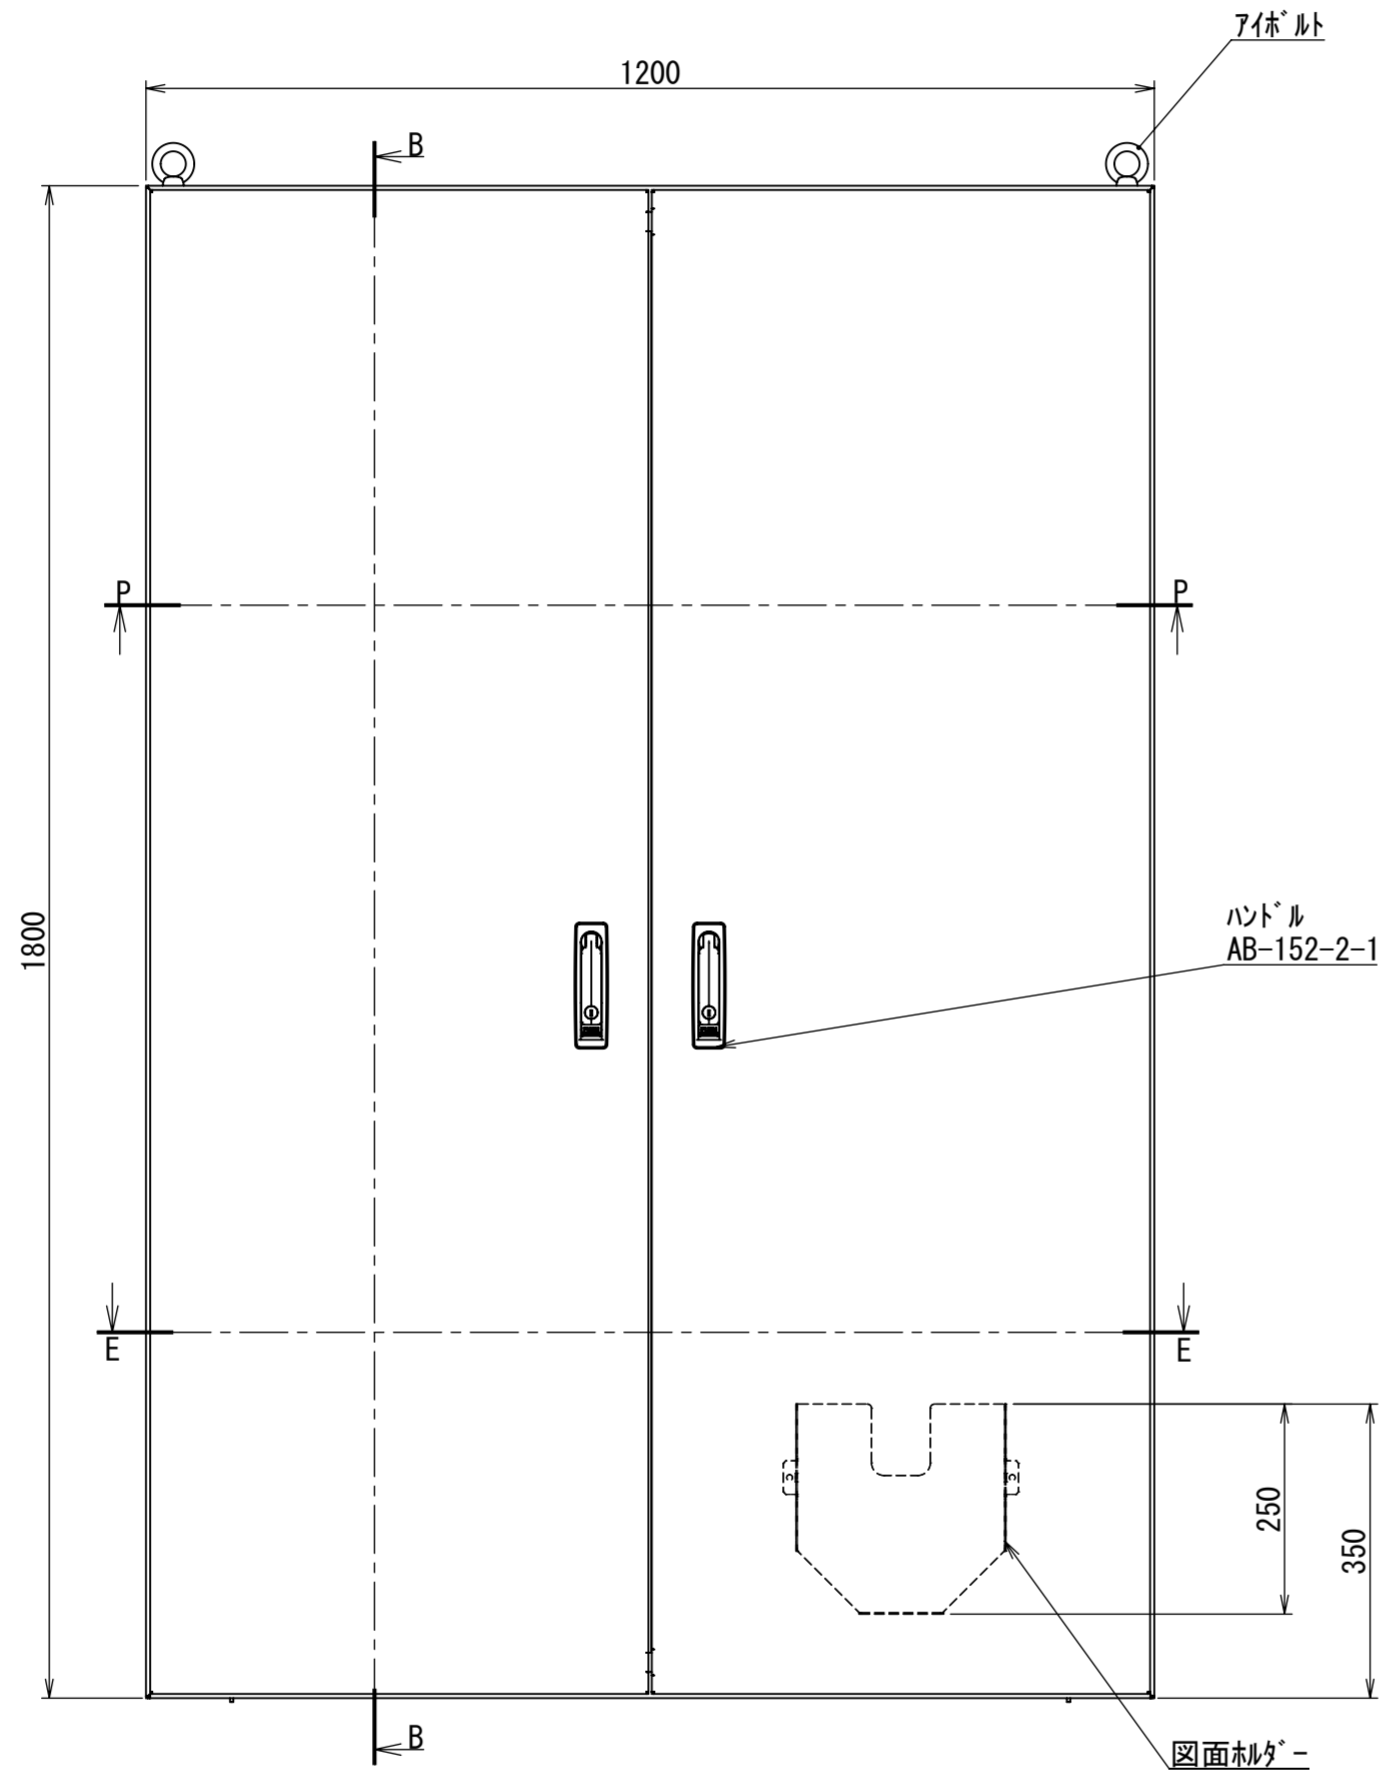

REV.	DESCRIPTION	DATE	APPVL.
A	新規作成	21/10/27	

Note :
 材質 別途記載
 塗装 5Y7/1. 半ツヤ(標準色)

Designed by Yokogawa	Checked by -	Approved by - date -	Filename FEW0000A00a	Date 21/10/27	Scale 1:9
エス・ディ・エス株式会社			自立制御盤/FE45-1218W		
			FEW455A00	Edition A	Sheet 1/2

2021/10/27

Designed by Yokogawa	Checked by -	Approved by - date -	Filename FEW0000A00a	Date 21/10/27	Scale 1:11
エス・ディ・エス株式会社			自立制御盤/FE45-1218W		
			FEW455A00	Edition A	Sheet 2/2