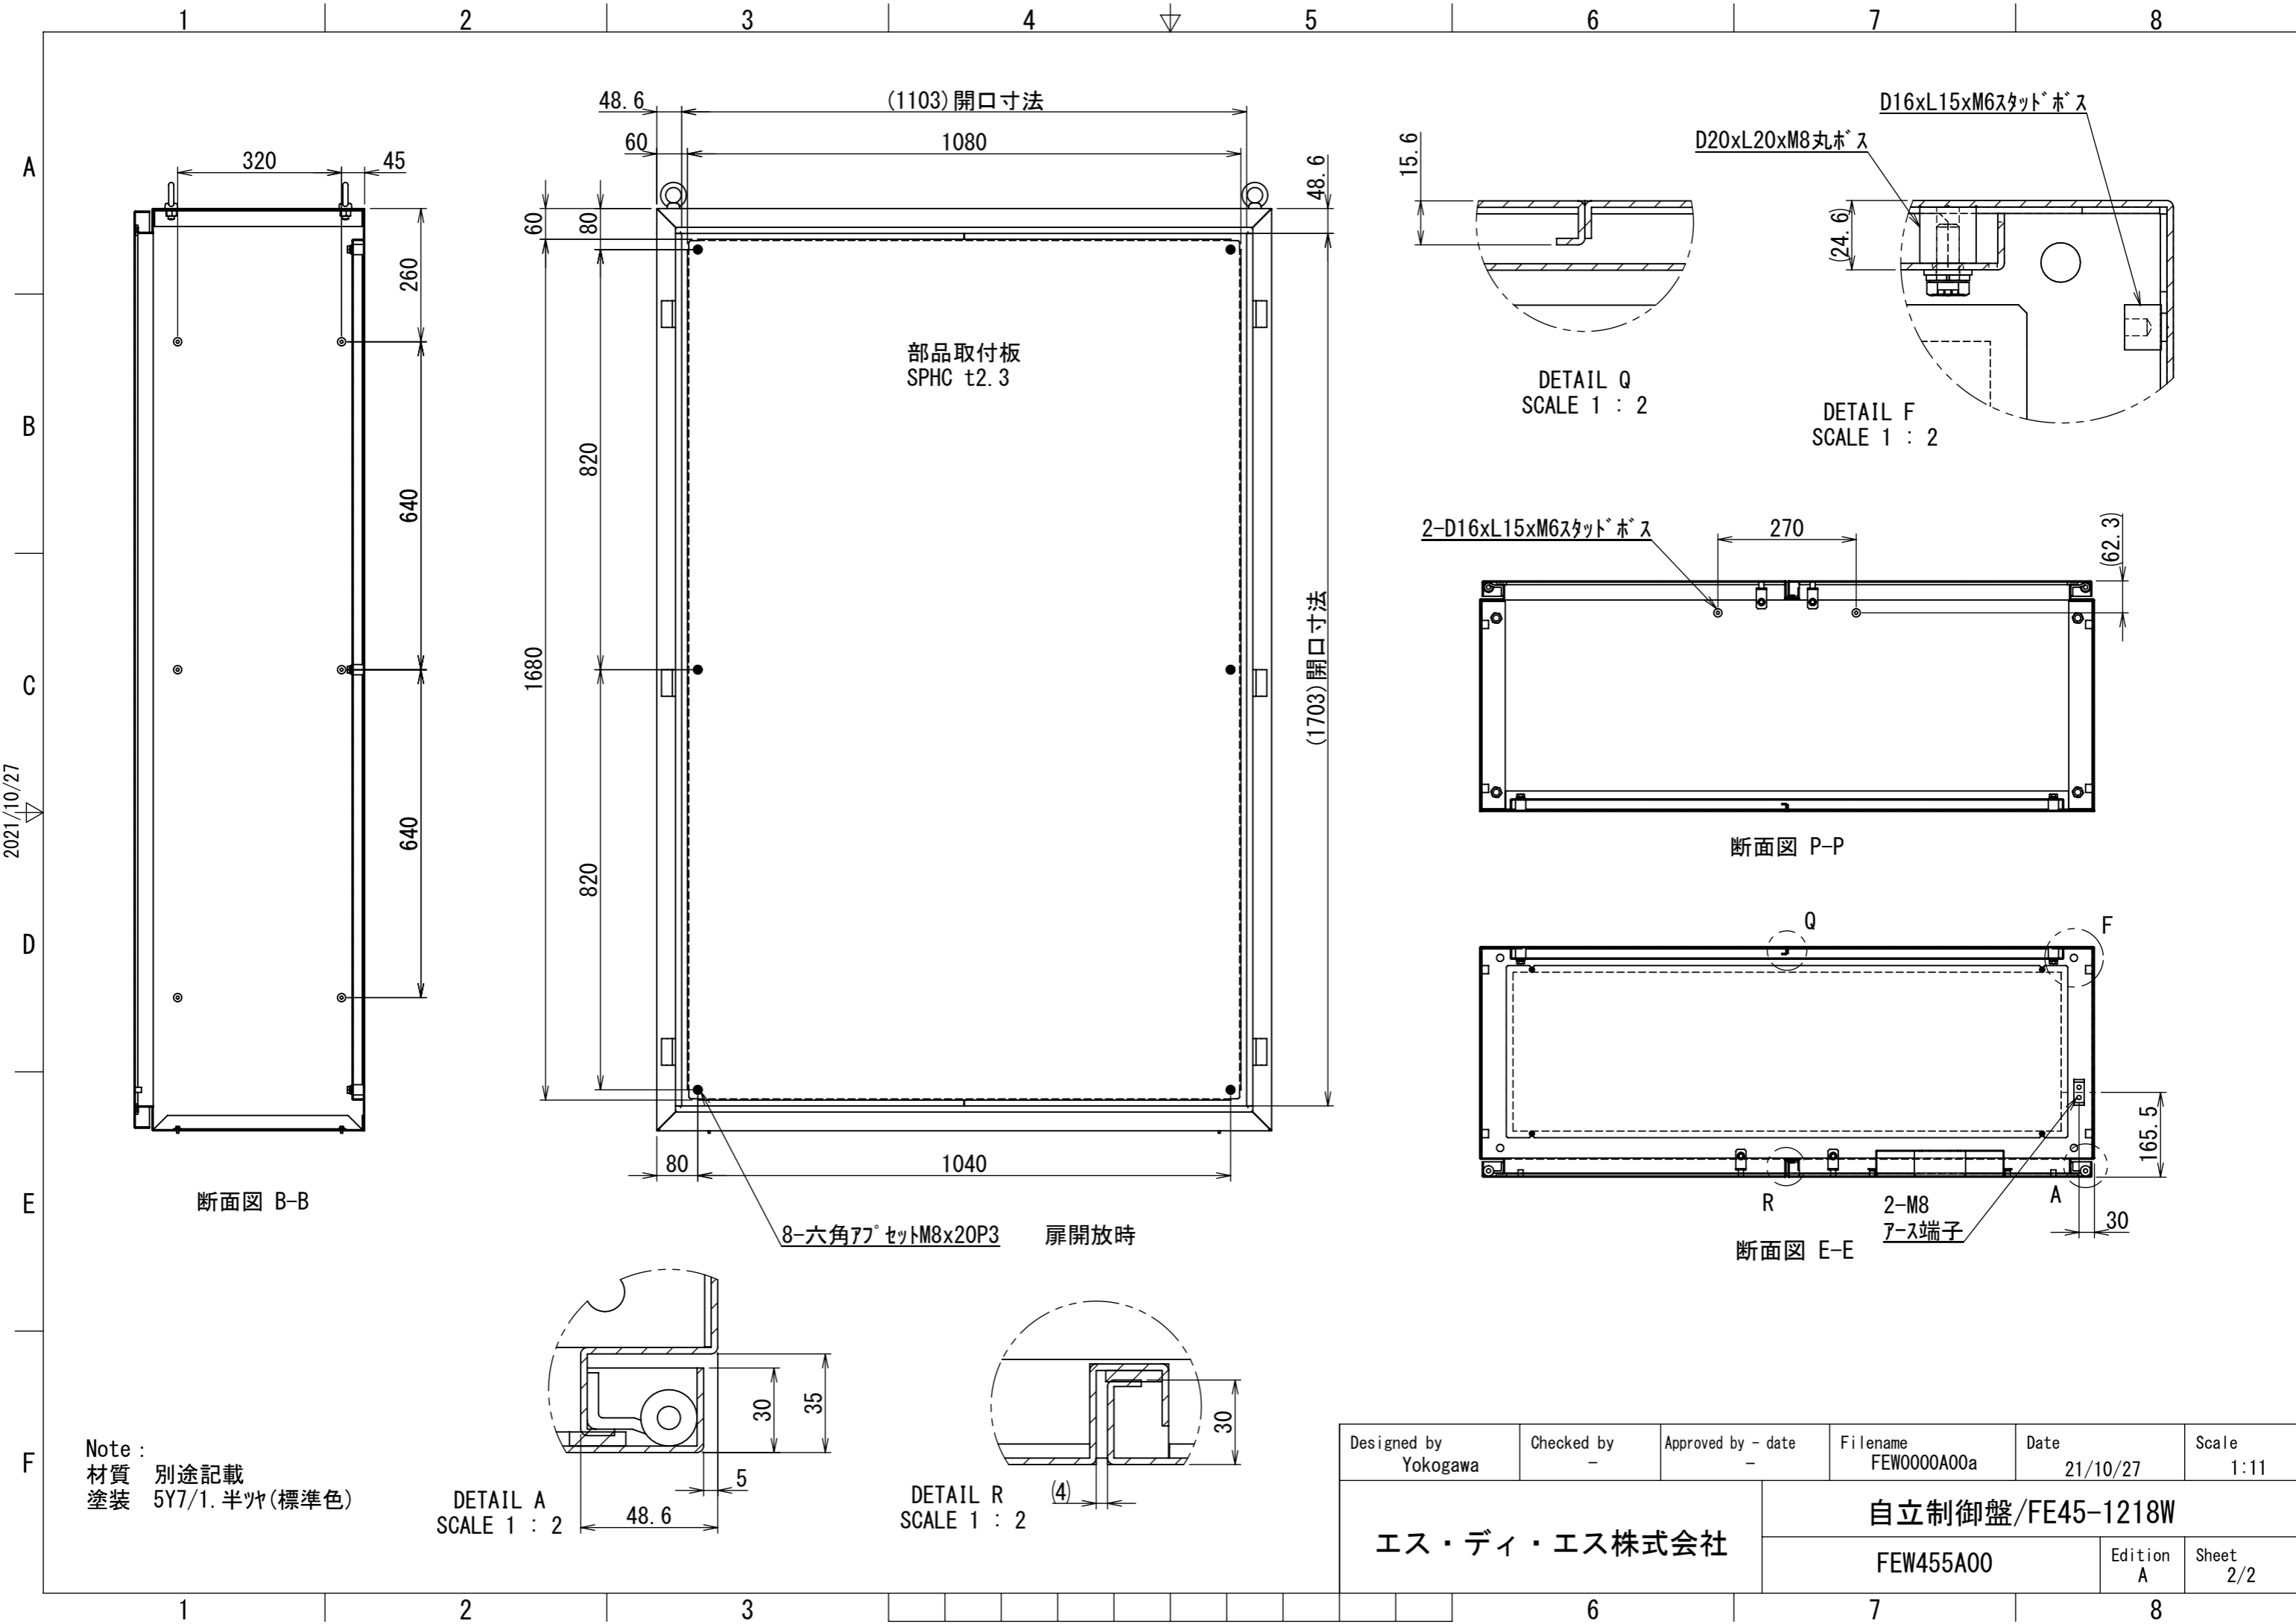

REV.	DESCRIPTION	DATE	APPVL.
A	新規作成	21/10/27	

Note :
 材質 別途記載
 塗装 5Y7/1. 半ツヤ(標準色)

Designed by Yokogawa	Checked by -	Approved by - date -	Filename FEW0000A00a	Date 21/10/27	Scale 1:9
エス・ディ・エス株式会社			自立制御盤/FE45-1218W		
			FEW455A00	Edition A	Sheet 1/2

2021/10/27

Designed by Yokogawa	Checked by -	Approved by - date -	Filename FEW0000A00a	Date 21/10/27	Scale 1:11
エス・ディ・エス株式会社			自立制御盤/FE45-1218W		
			FEW455A00	Edition A	Sheet 2/2