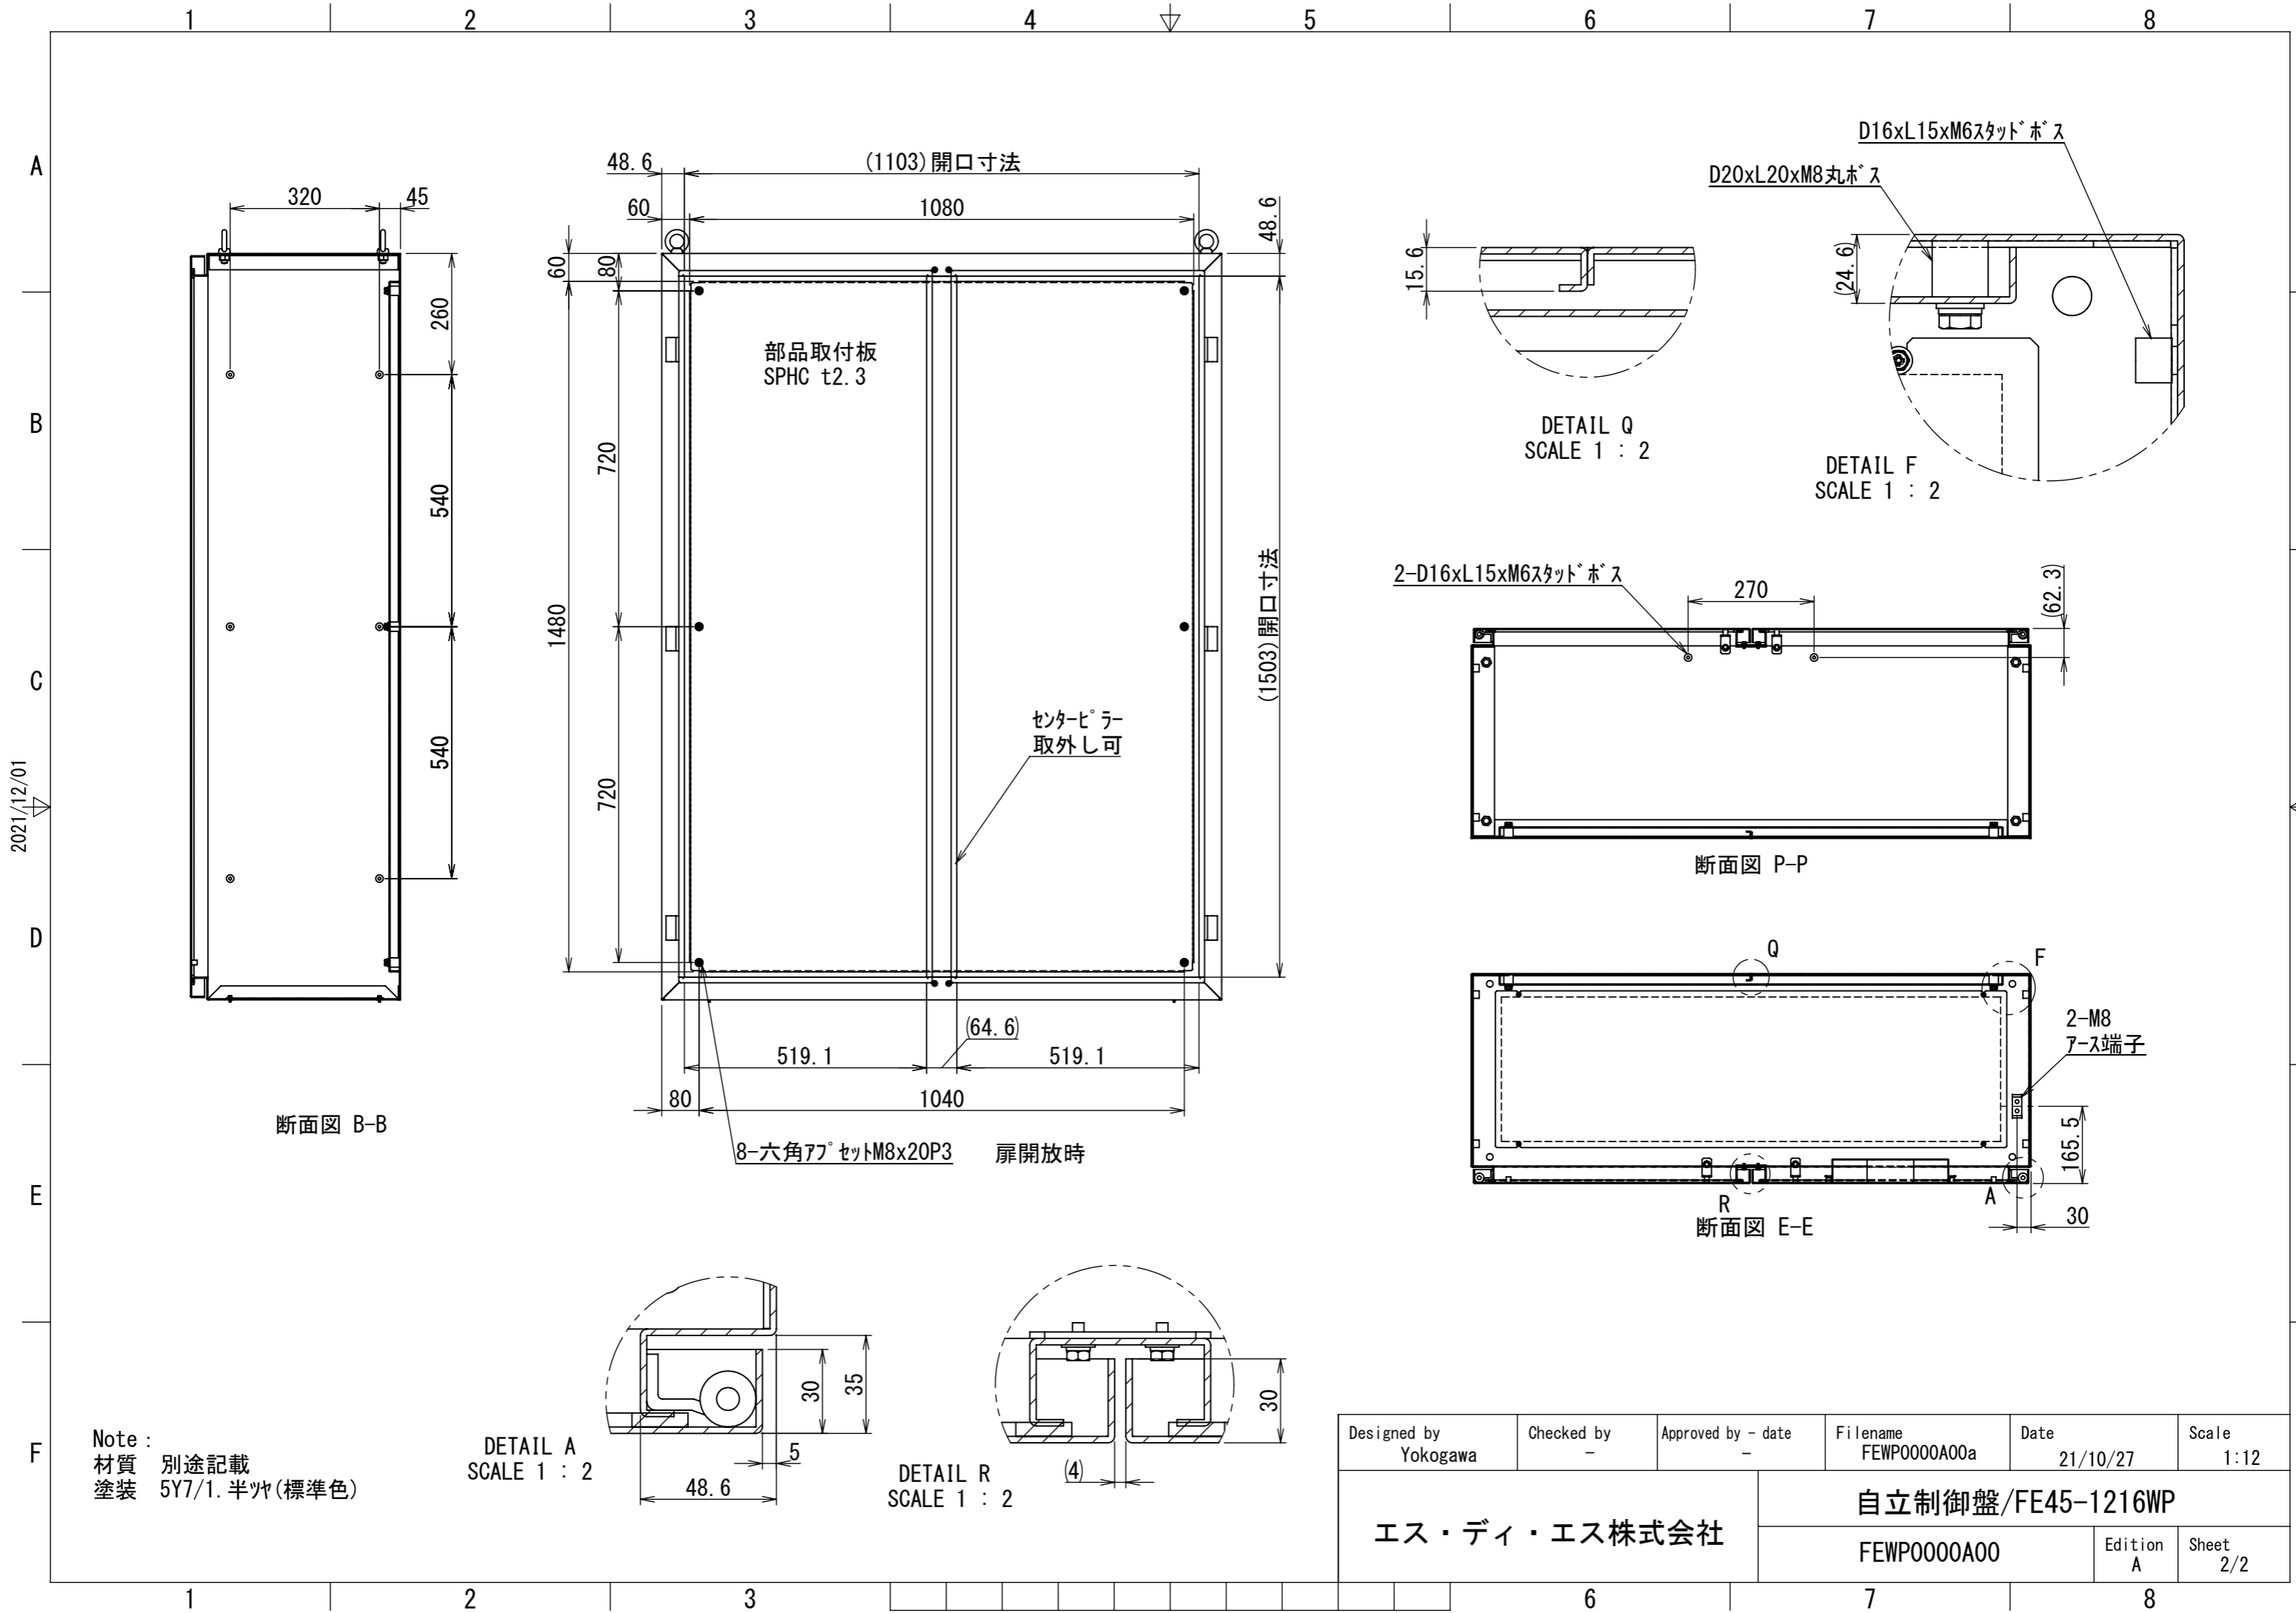

REV.	DESCRIPTION	DATE	APPVL.
A	新規作成	21/10/27	

2021/12/01

Note :
 材質 別途記載
 塗装 5Y7/1. 半ツヤ(標準色)

Designed by Yokogawa	Checked by -	Approved by - date -	Filename FEWP0000A00a	Date 21/10/27	Scale 1:13
エス・ディ・エス株式会社			自立制御盤/FE45-1216WP		
			FEWP0000A00	Edition A	Sheet 1/2

2021/12/01

Note :
 材質 別途記載
 塗装 5Y7/1. 半ツヤ(標準色)

Designed by Yokogawa	Checked by -	Approved by - date -	Filename FEWP0000A00a	Date 21/10/27	Scale 1:12
エス・ディ・エス株式会社			自立制御盤/FE45-1216WP		
			FEWP0000A00	Edition A	Sheet 2/2