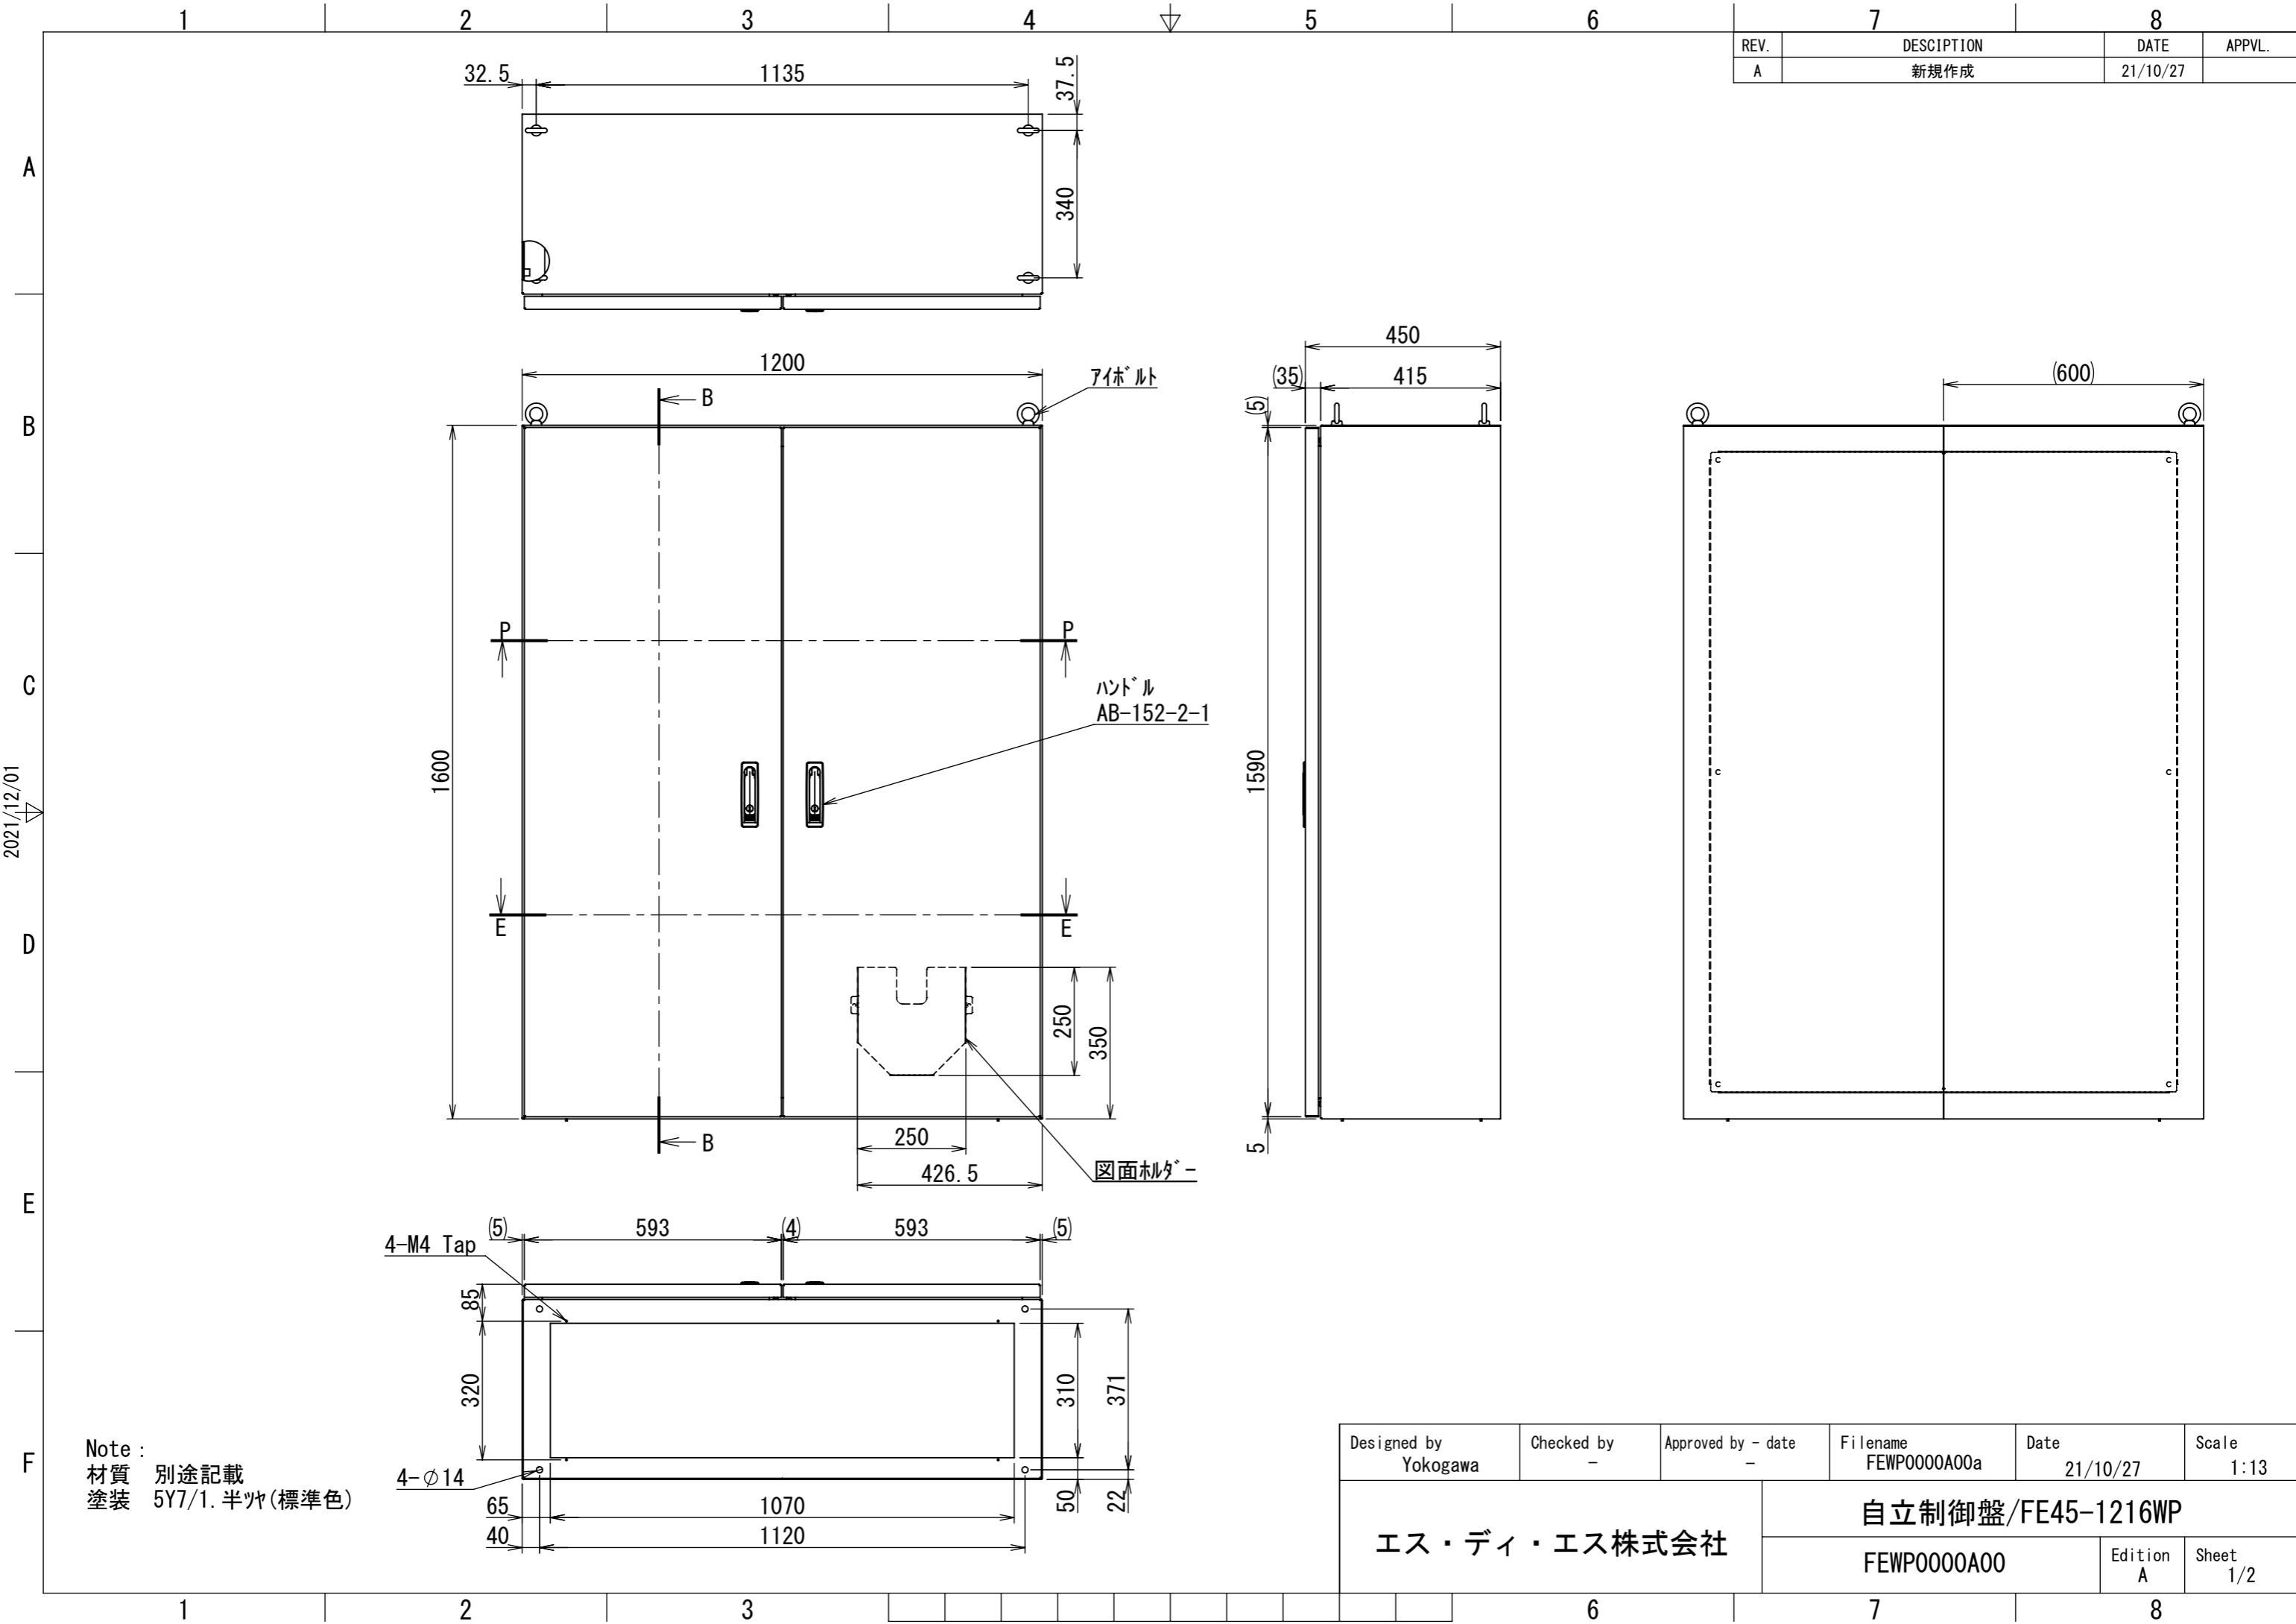

REV.	DESCRIPTION	DATE	APPVL.
A	新規作成	21/10/27	

2021/12/01

Note :
 材質 別途記載
 塗装 5Y7/1. 半ツヤ(標準色)

Designed by Yokogawa	Checked by -	Approved by - date -	Filename FEWP0000A00a	Date 21/10/27	Scale 1:13
エス・ディ・エス株式会社			自立制御盤/FE45-1216WP		
			FEWP0000A00	Edition A	Sheet 1/2

2021/12/01

Note :
 材質 別途記載
 塗装 5Y7/1. 半ツヤ(標準色)

Designed by Yokogawa	Checked by -	Approved by - date -	Filename FEWP0000A00a	Date 21/10/27	Scale 1:12
エス・ディ・エス株式会社			自立制御盤/FE45-1216WP		
			FEWP0000A00	Edition A	Sheet 2/2